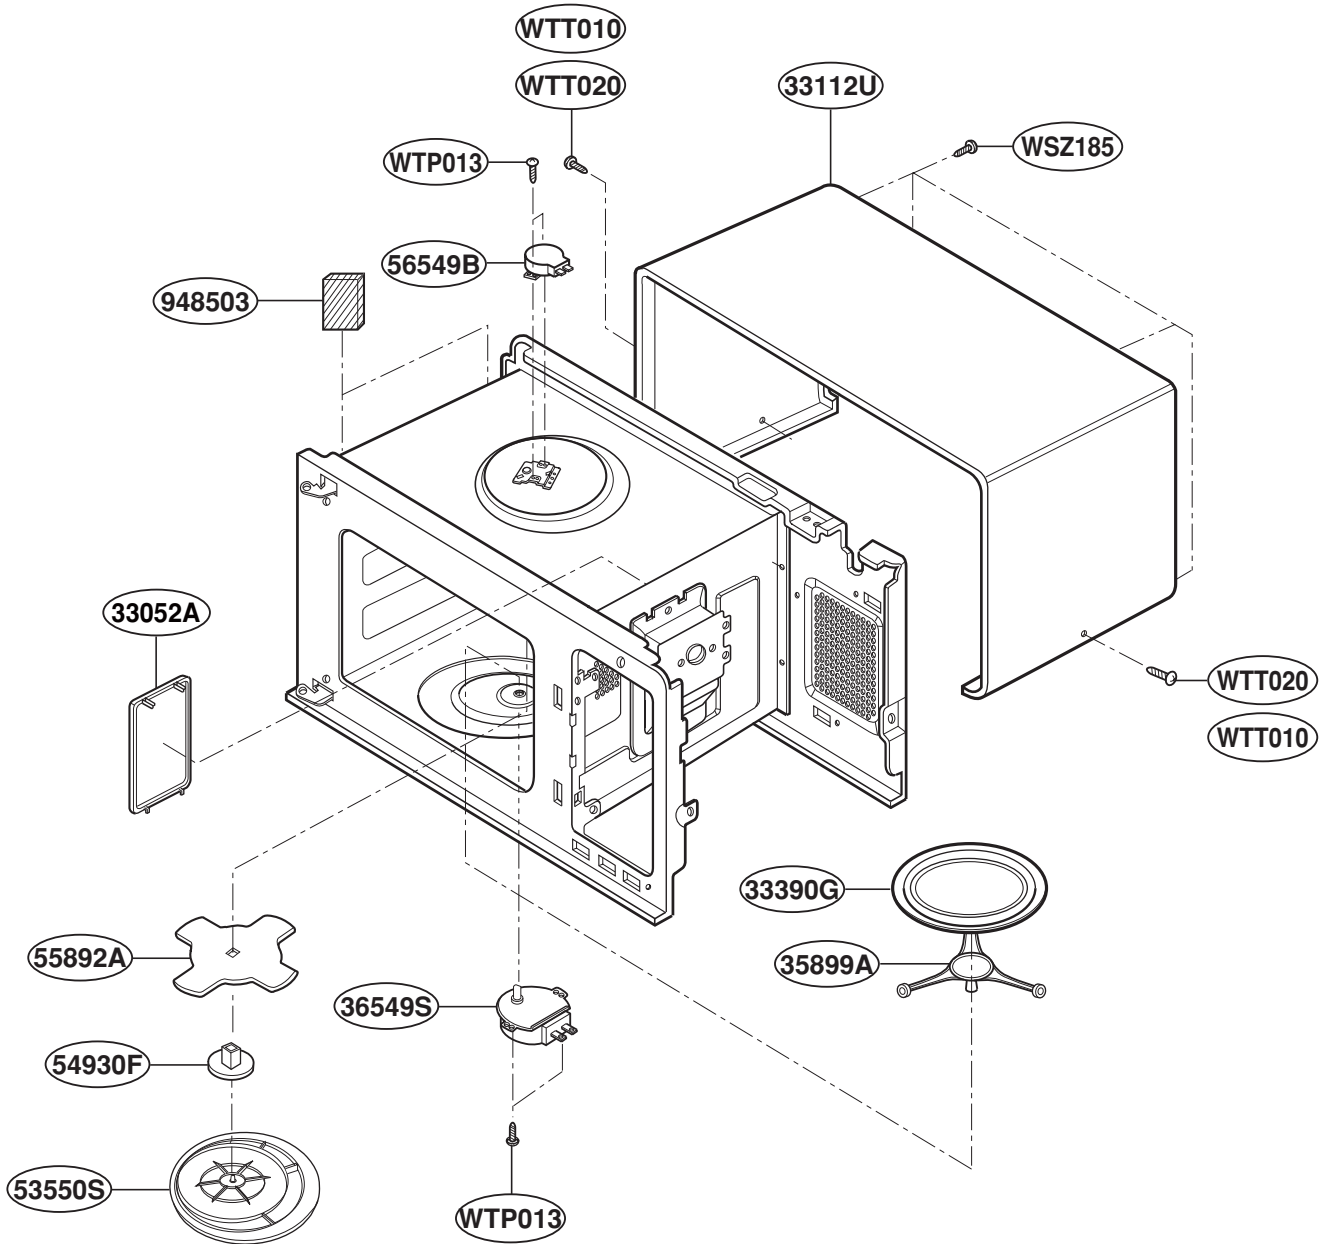

EXPLODED VIEW

INTRODUCTION

Model : JE1860WH / JE1860BH
JE1860CH / JE1860WB
JE1860GB / JE1860CB
JE1860SB / JE1860SH
JES1851GB / JES1851WB
JES1851AB / JES1851SB

DOOR PARTS

CONTROL PANEL PARTS

For Model : JE1860WH
JE1860BH
JE1860CH
JE1860WB
JE1860GB
JE1860CB
JES1851GB
JES1851WB
JES1851AB

For Model : JE1860SB
JE1860SH
JES1851SB

OVEN CAVITY PARTS

LATCH BOARD PARTS

INTERIOR PARTS

BASE PLATE PARTS

SENSOR PARTS