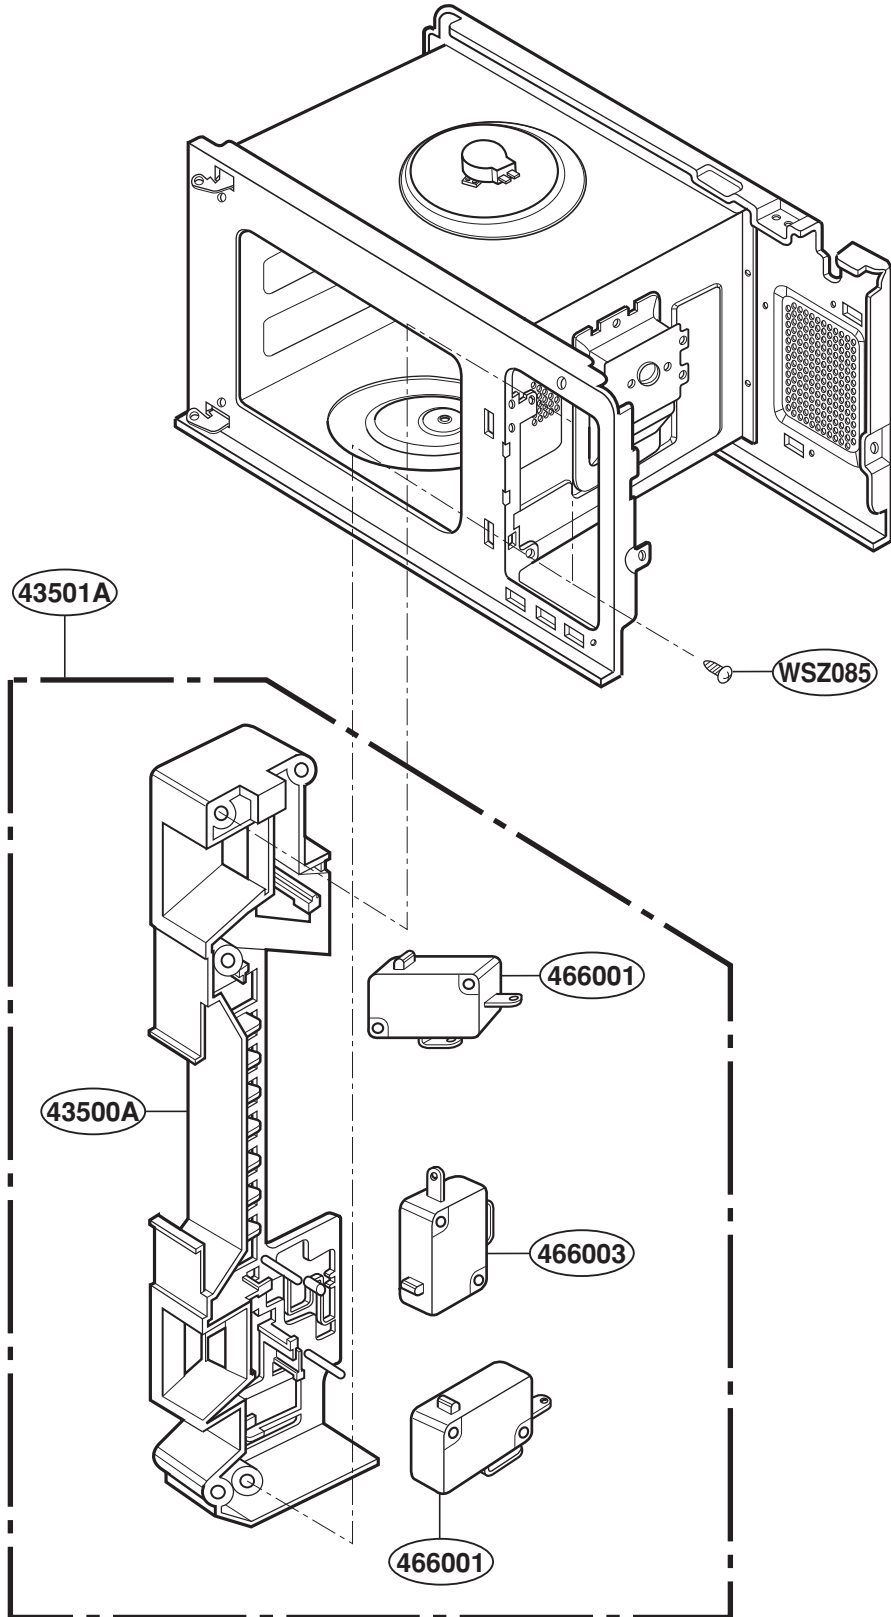

EXPLODED VIEW

INTRODUCTION

Model : JE1860WH / JE1860BH
JE1860CH / JE1860WB
JE1860GB / JE1860CB
JE1860SB / JE1860SH
JES1851GB / JES1851WB
JES1851AB / JES1851SB

DOOR PARTS

CONTROL PANEL PARTS

For Model : JE1860WH
JE1860BH
JE1860CH
JE1860WB
JE1860GB
JE1860CB
JES1851GB
JES1851WB
JES1851AB

For Model : JE1860SB
JE1860SH
JES1851SB

OVEN CAVITY PARTS

LATCH BOARD PARTS

INTERIOR PARTS

BASE PLATE PARTS

SENSOR PARTS