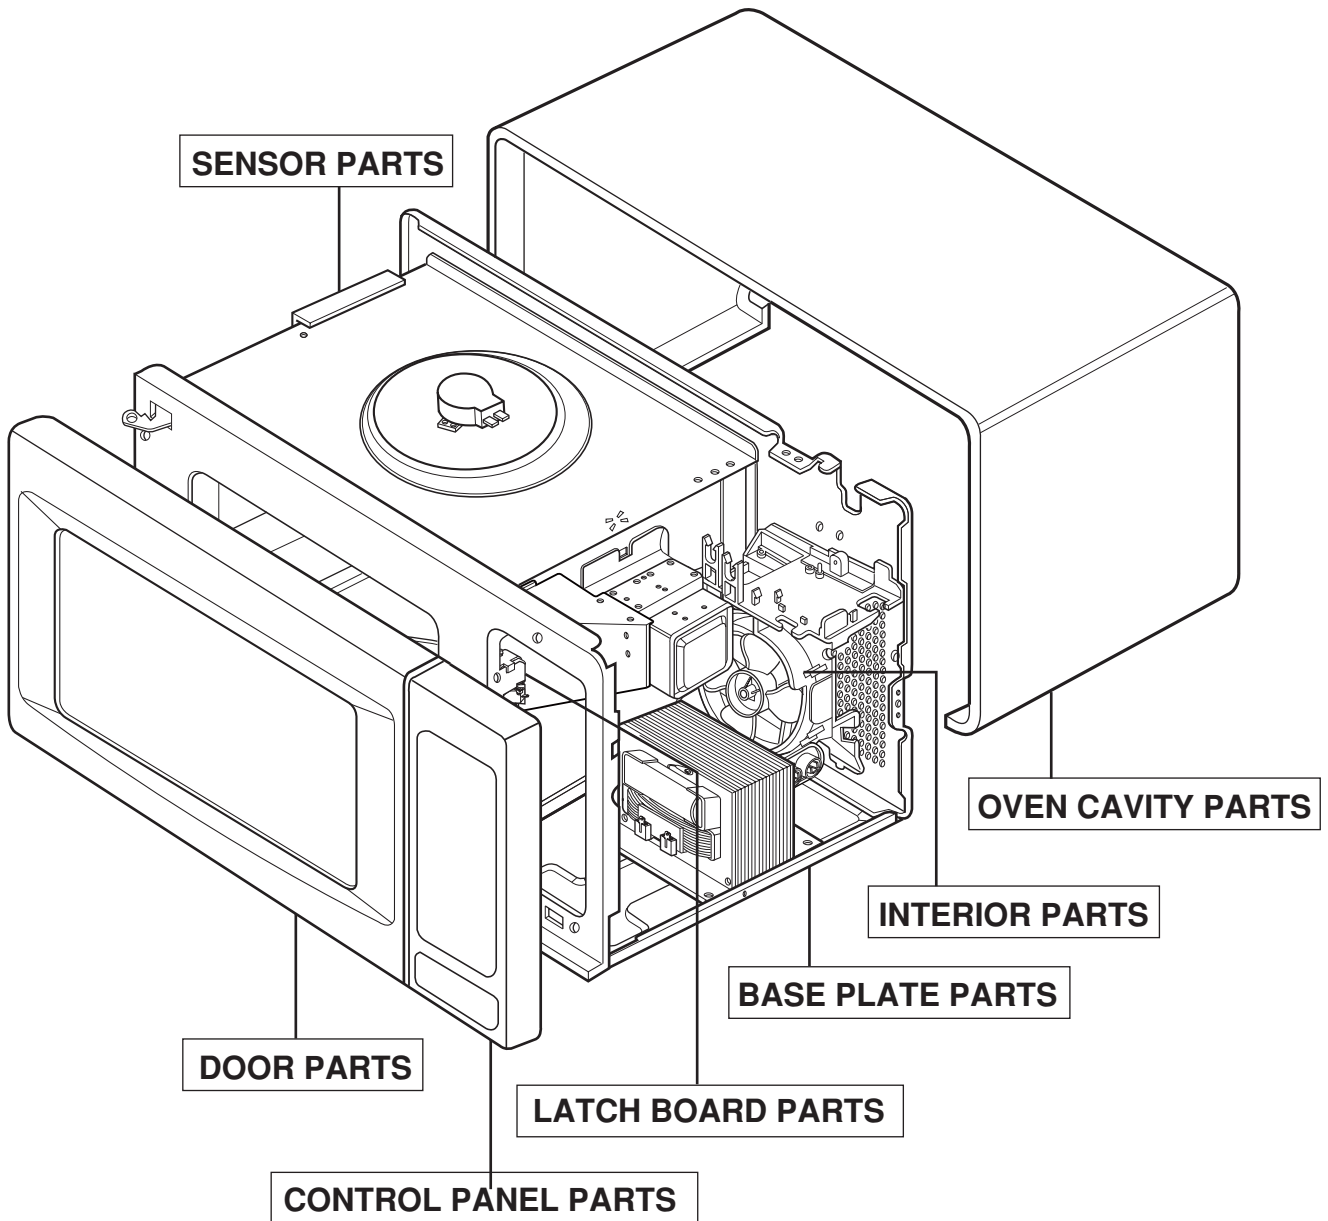

EXPLODED VIEW

INTRODUCTION

Model : JE1860WH / JE1860BH
JE1860CH / JE1860WB
JE1860GB / JE1860CB
JE1860SB / JE1860SH
JES1851GB / JES1851WB
JES1851AB / JES1851SB

DOOR PARTS

CONTROL PANEL PARTS

For Model : JE1860WH
JE1860BH
JE1860CH
JE1860WB
JE1860GB
JE1860CB
JES1851GB
JES1851WB
JES1851AB

For Model : JE1860SB
JE1860SH
JES1851SB

OVEN CAVITY PARTS

LATCH BOARD PARTS

INTERIOR PARTS

BASE PLATE PARTS

SENSOR PARTS