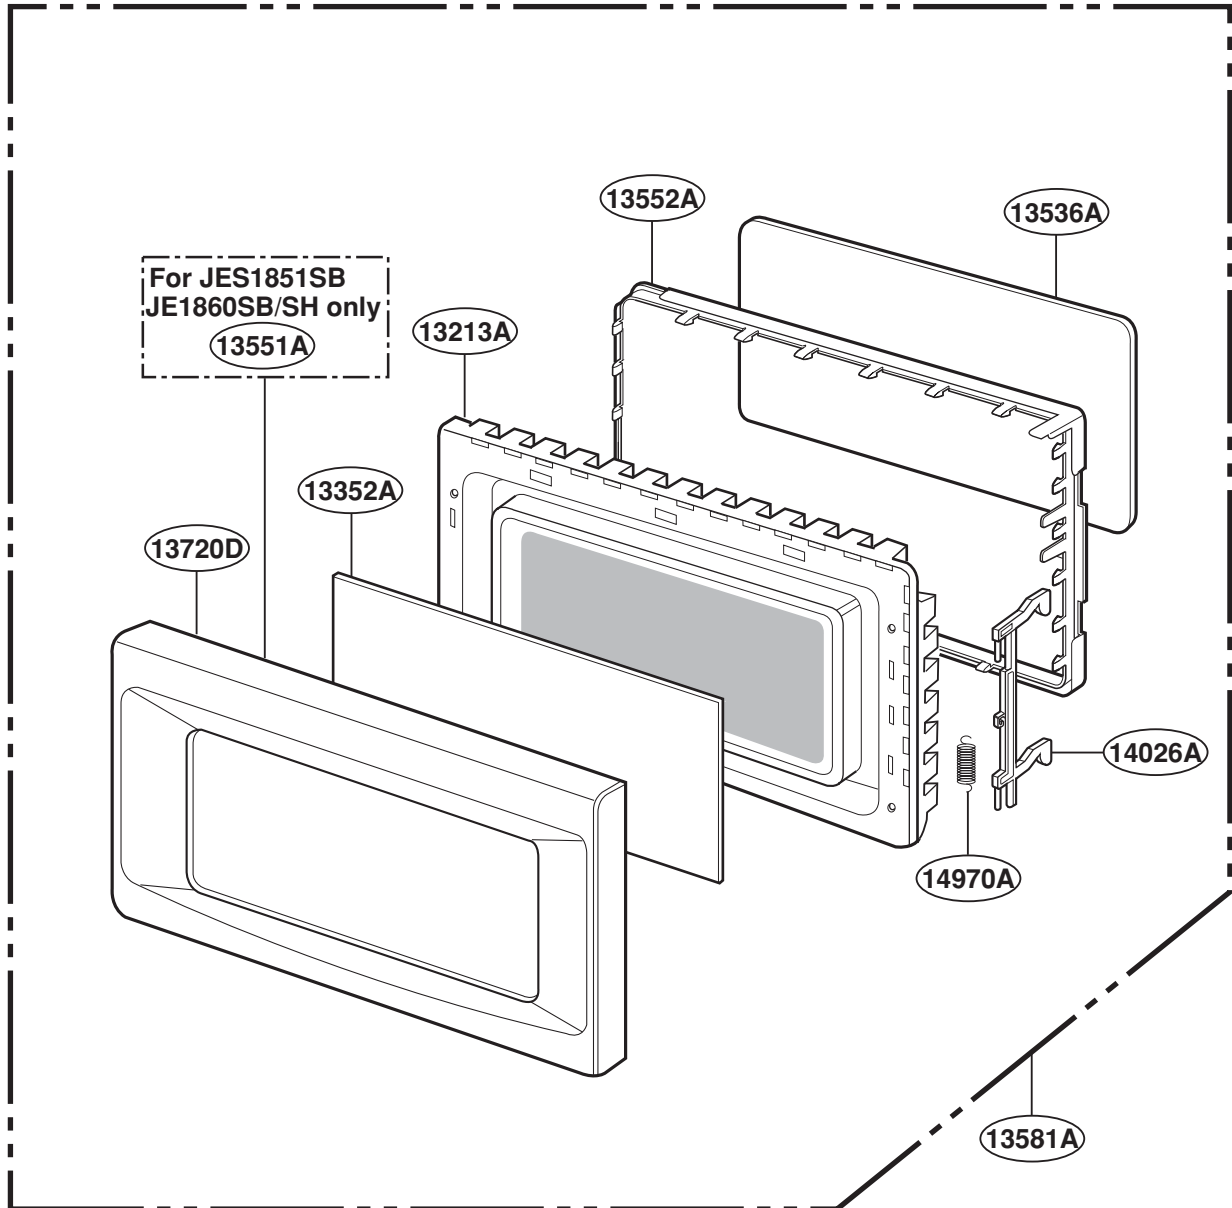

EXPLODED VIEW

INTRODUCTION

Model : JE1860WH / JE1860BH
JE1860CH / JE1860WB
JE1860GB / JE1860CB
JE1860SB / JE1860SH
JES1851GB / JES1851WB
JES1851AB / JES1851SB

DOOR PARTS

CONTROL PANEL PARTS

For Model : JE1860WH
JE1860BH
JE1860CH
JE1860WB
JE1860GB
JE1860CB
JES1851GB
JES1851WB
JES1851AB

For Model : JE1860SB
JE1860SH
JES1851SB

OVEN CAVITY PARTS

LATCH BOARD PARTS

INTERIOR PARTS

BASE PLATE PARTS

SENSOR PARTS