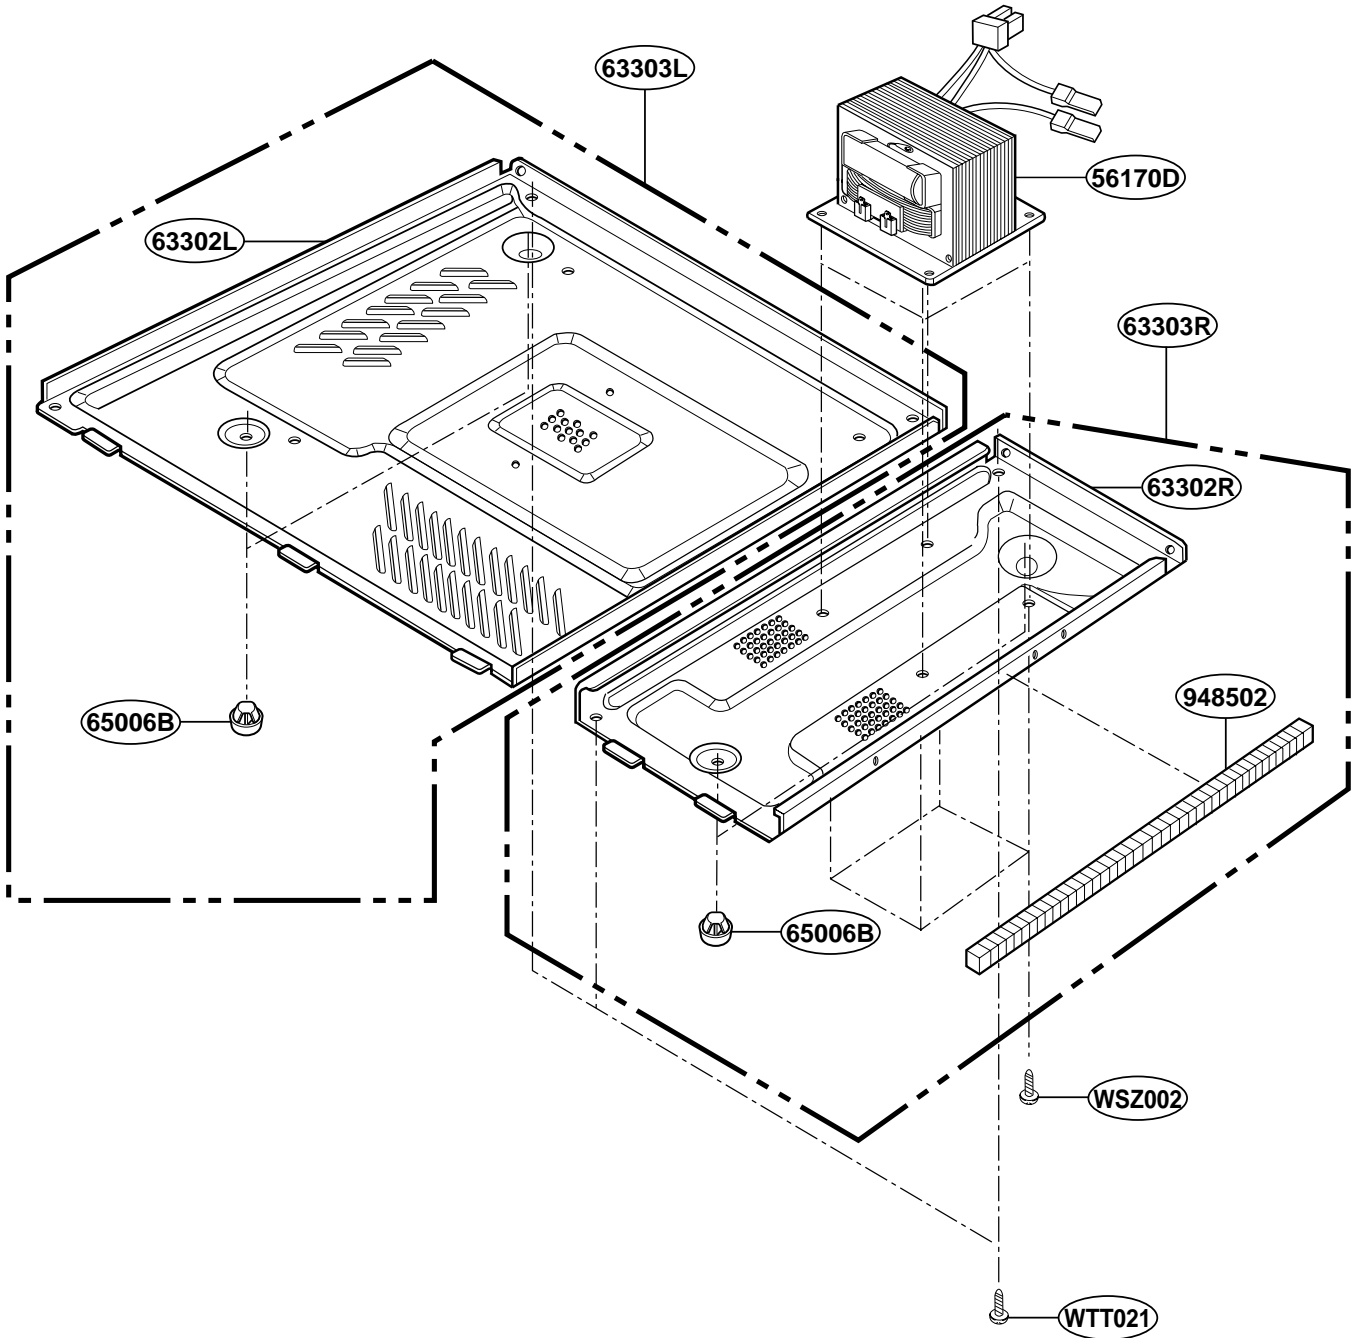

EXPLODED VIEW

INTRODUCTION

JES1855P

P/NO: 3828W5S3123

DOOR PARTS

JES1855P

CONTROL PANEL PARTS

JES1855P

OVEN CAVITY PARTS

JES1855P

LATCH BOARD PARTS

JES1855P

INTERIOR PARTS

JES1855P

BASE PLATE PARTS

JES1855P

SENSOR PARTS

JES1855P