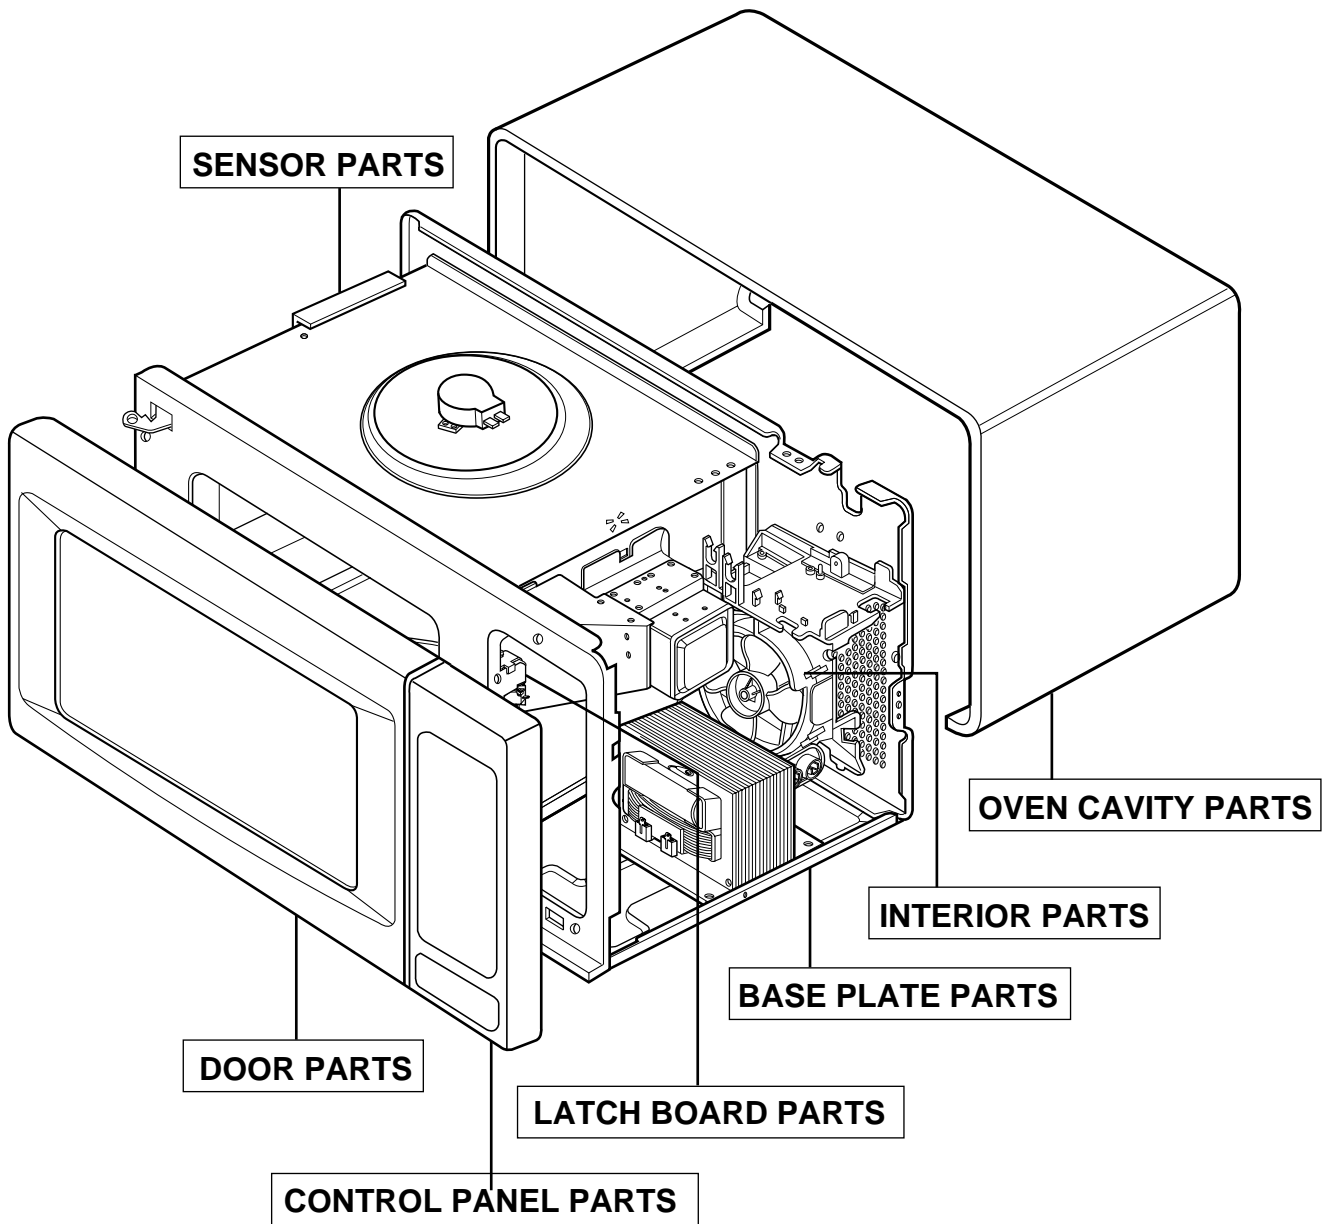

EXPLODED VIEW

INTRODUCTION

JES1855P

P/NO: 3828W5S3123

DOOR PARTS

JES1855P

CONTROL PANEL PARTS

JES1855P

OVEN CAVITY PARTS

JES1855P

LATCH BOARD PARTS

JES1855P

INTERIOR PARTS

JES1855P

BASE PLATE PARTS

JES1855P

SENSOR PARTS

JES1855P