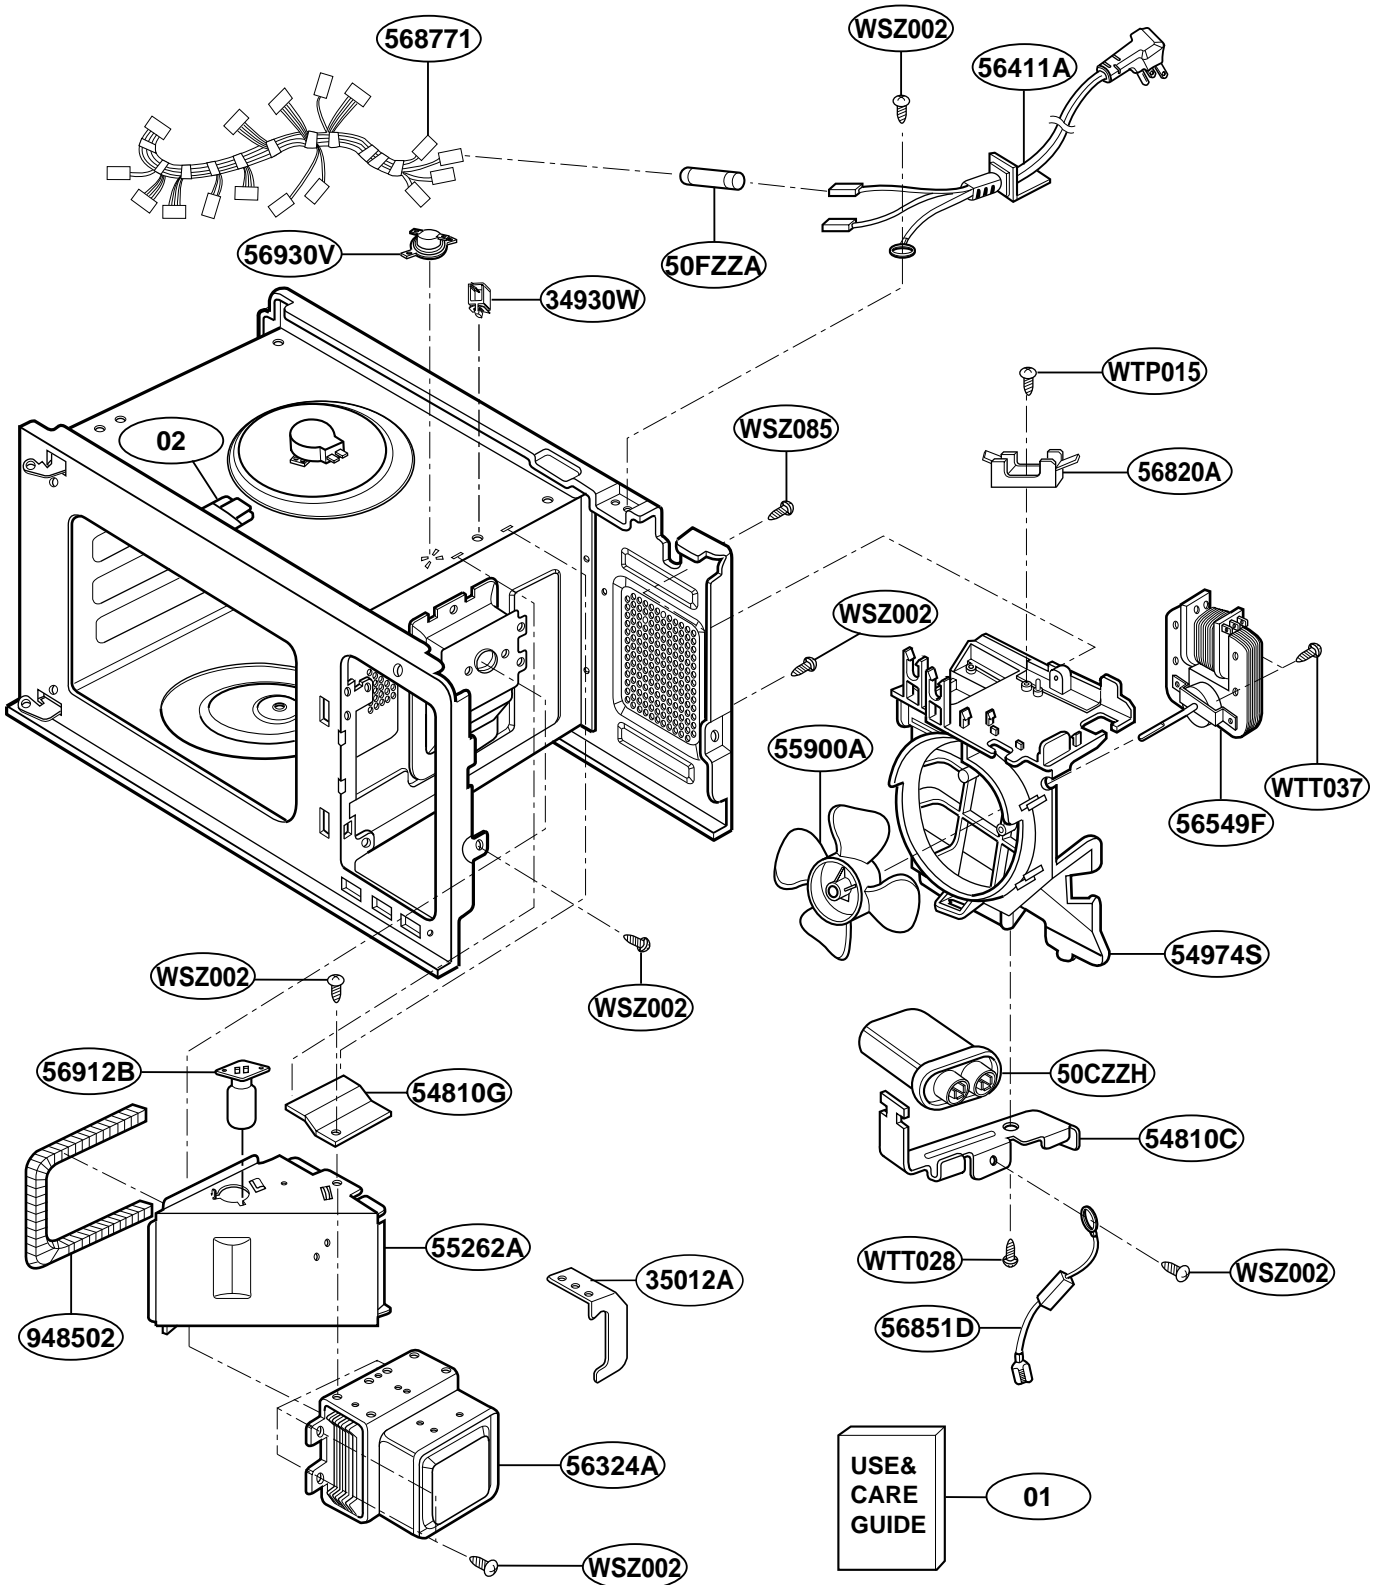

EXPLODED VIEW

INTRODUCTION

JES1855P

P/NO: 3828W5S3123

DOOR PARTS

JES1855P

CONTROL PANEL PARTS

JES1855P

OVEN CAVITY PARTS

JES1855P

LATCH BOARD PARTS

JES1855P

INTERIOR PARTS

JES1855P

BASE PLATE PARTS

JES1855P

SENSOR PARTS

JES1855P