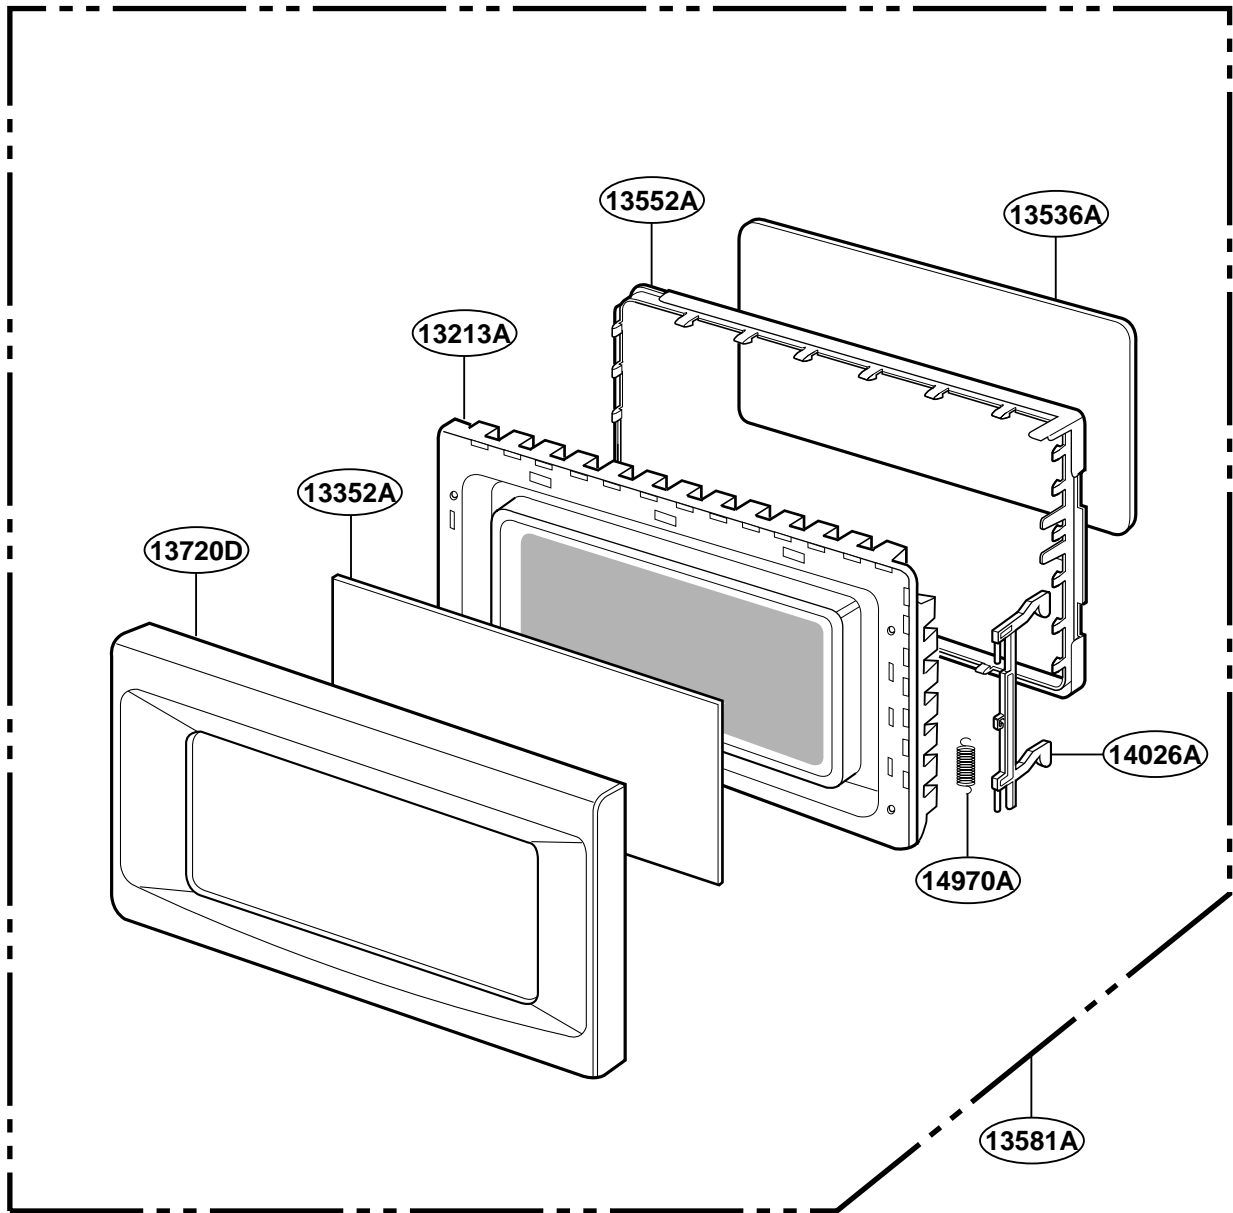

EXPLODED VIEW

INTRODUCTION

JES1855P

P/NO: 3828W5S3123

DOOR PARTS

JES1855P

CONTROL PANEL PARTS

JES1855P

OVEN CAVITY PARTS

JES1855P

LATCH BOARD PARTS

JES1855P

INTERIOR PARTS

JES1855P

BASE PLATE PARTS

JES1855P

SENSOR PARTS

JES1855P