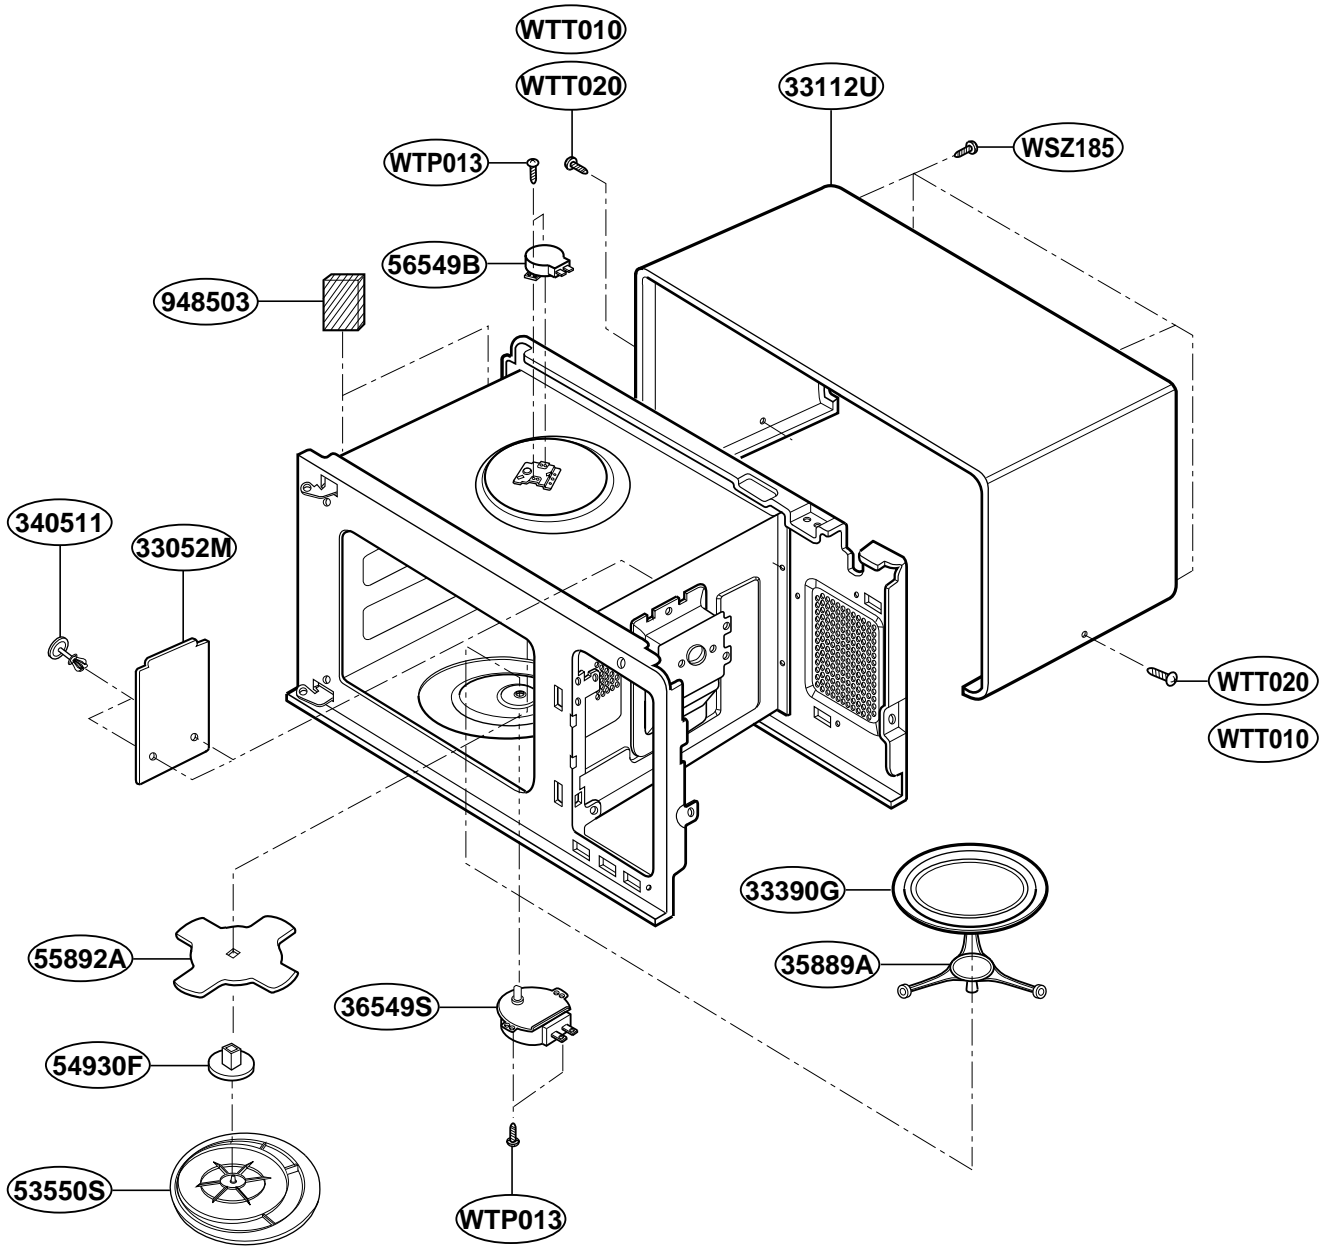

EXPLODED VIEW

INTRODUCTION

JES1855P

P/NO: 3828W5S3123

DOOR PARTS

JES1855P

CONTROL PANEL PARTS

JES1855P

OVEN CAVITY PARTS

JES1855P

LATCH BOARD PARTS

JES1855P

INTERIOR PARTS

JES1855P

BASE PLATE PARTS

JES1855P

SENSOR PARTS

JES1855P