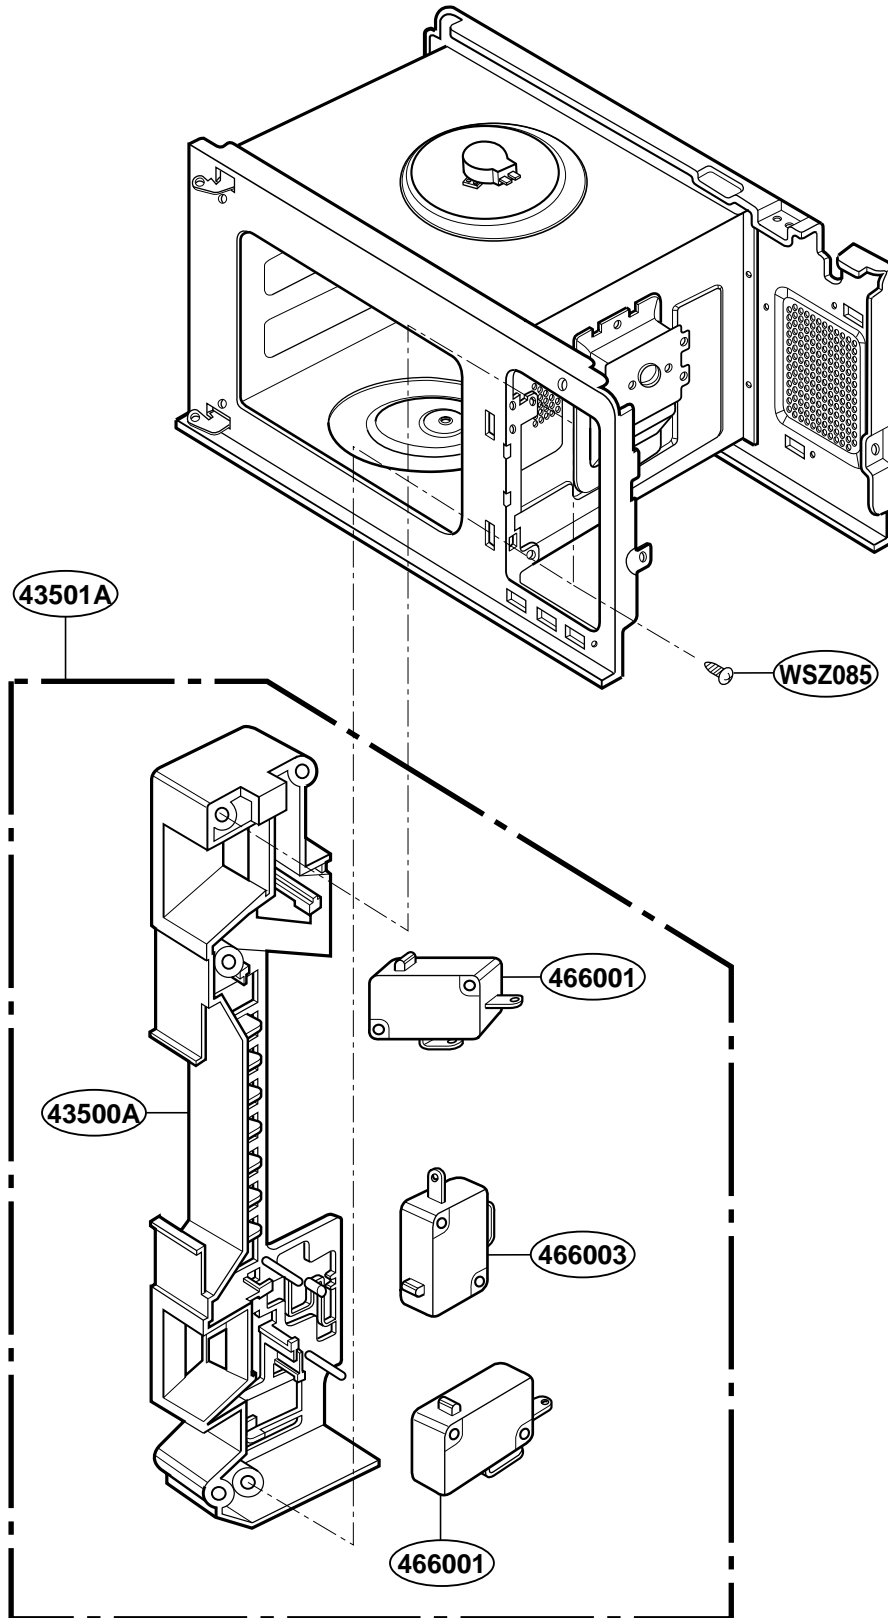

EXPLODED VIEW

INTRODUCTION

JES1855P

P/NO: 3828W5S3123

DOOR PARTS

JES1855P

CONTROL PANEL PARTS

JES1855P

OVEN CAVITY PARTS

JES1855P

LATCH BOARD PARTS

JES1855P

INTERIOR PARTS

JES1855P

BASE PLATE PARTS

JES1855P

SENSOR PARTS

JES1855P