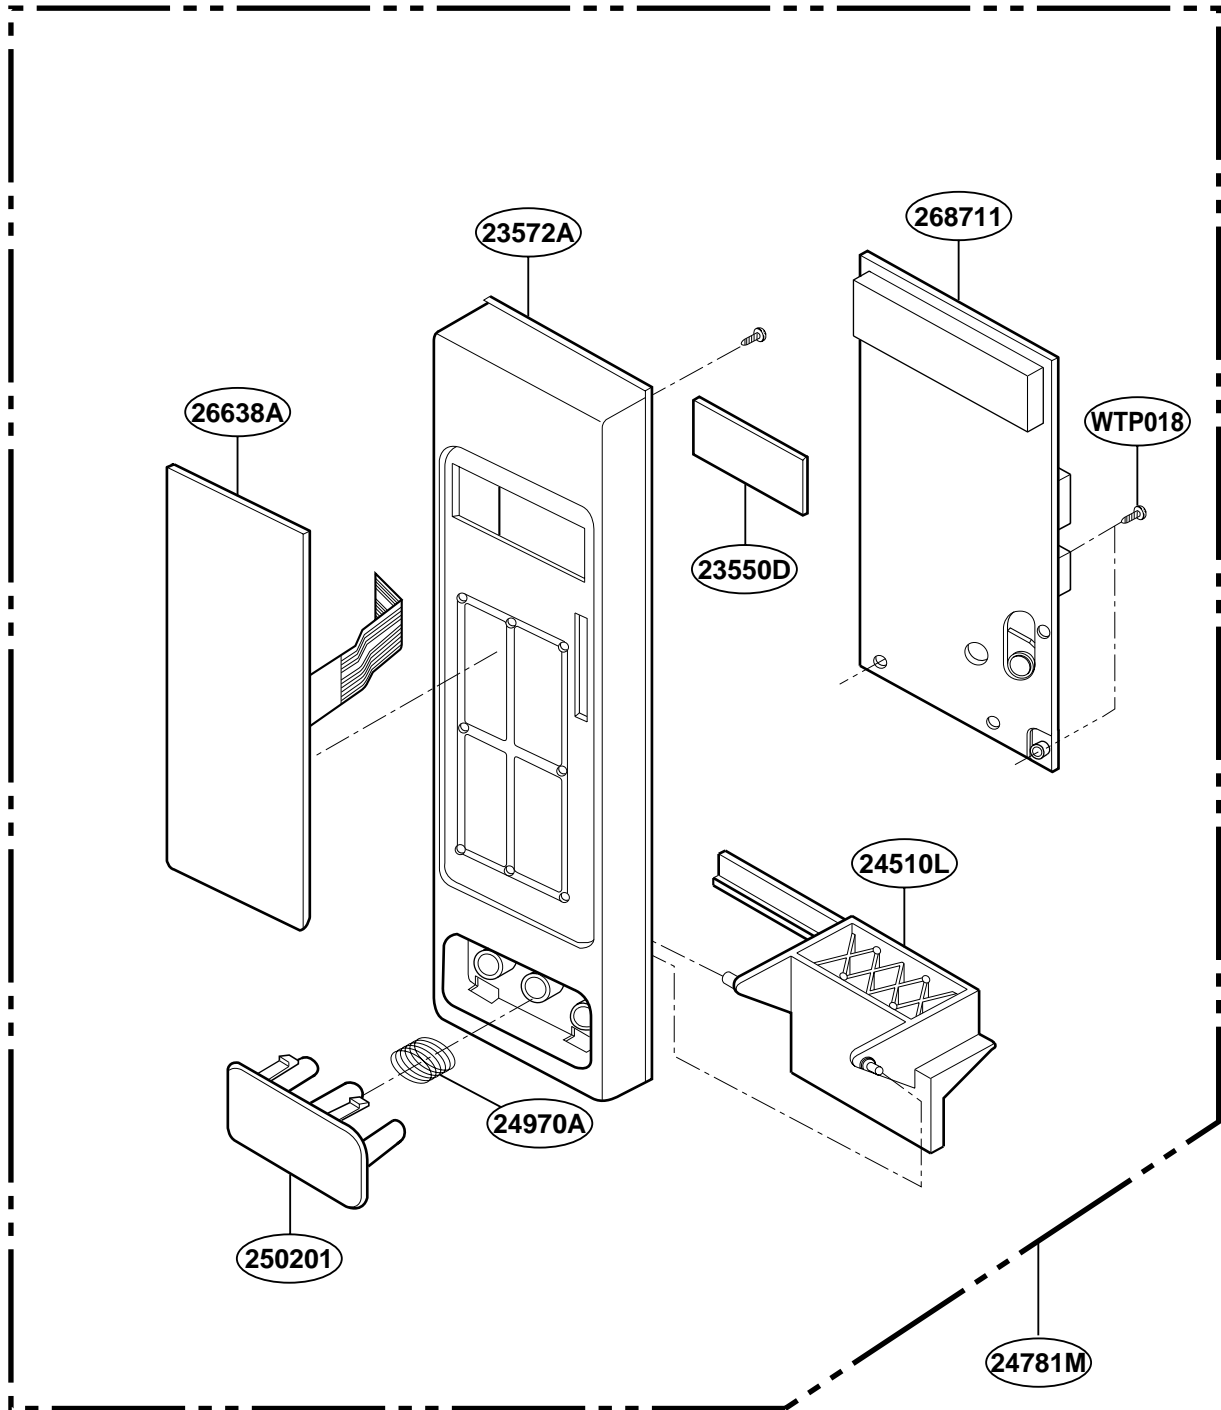

EXPLODED VIEW

INTRODUCTION

JES1855P

P/NO: 3828W5S3123

DOOR PARTS

JES1855P

CONTROL PANEL PARTS

JES1855P

OVEN CAVITY PARTS

JES1855P

LATCH BOARD PARTS

JES1855P

INTERIOR PARTS

JES1855P

BASE PLATE PARTS

JES1855P

SENSOR PARTS

JES1855P