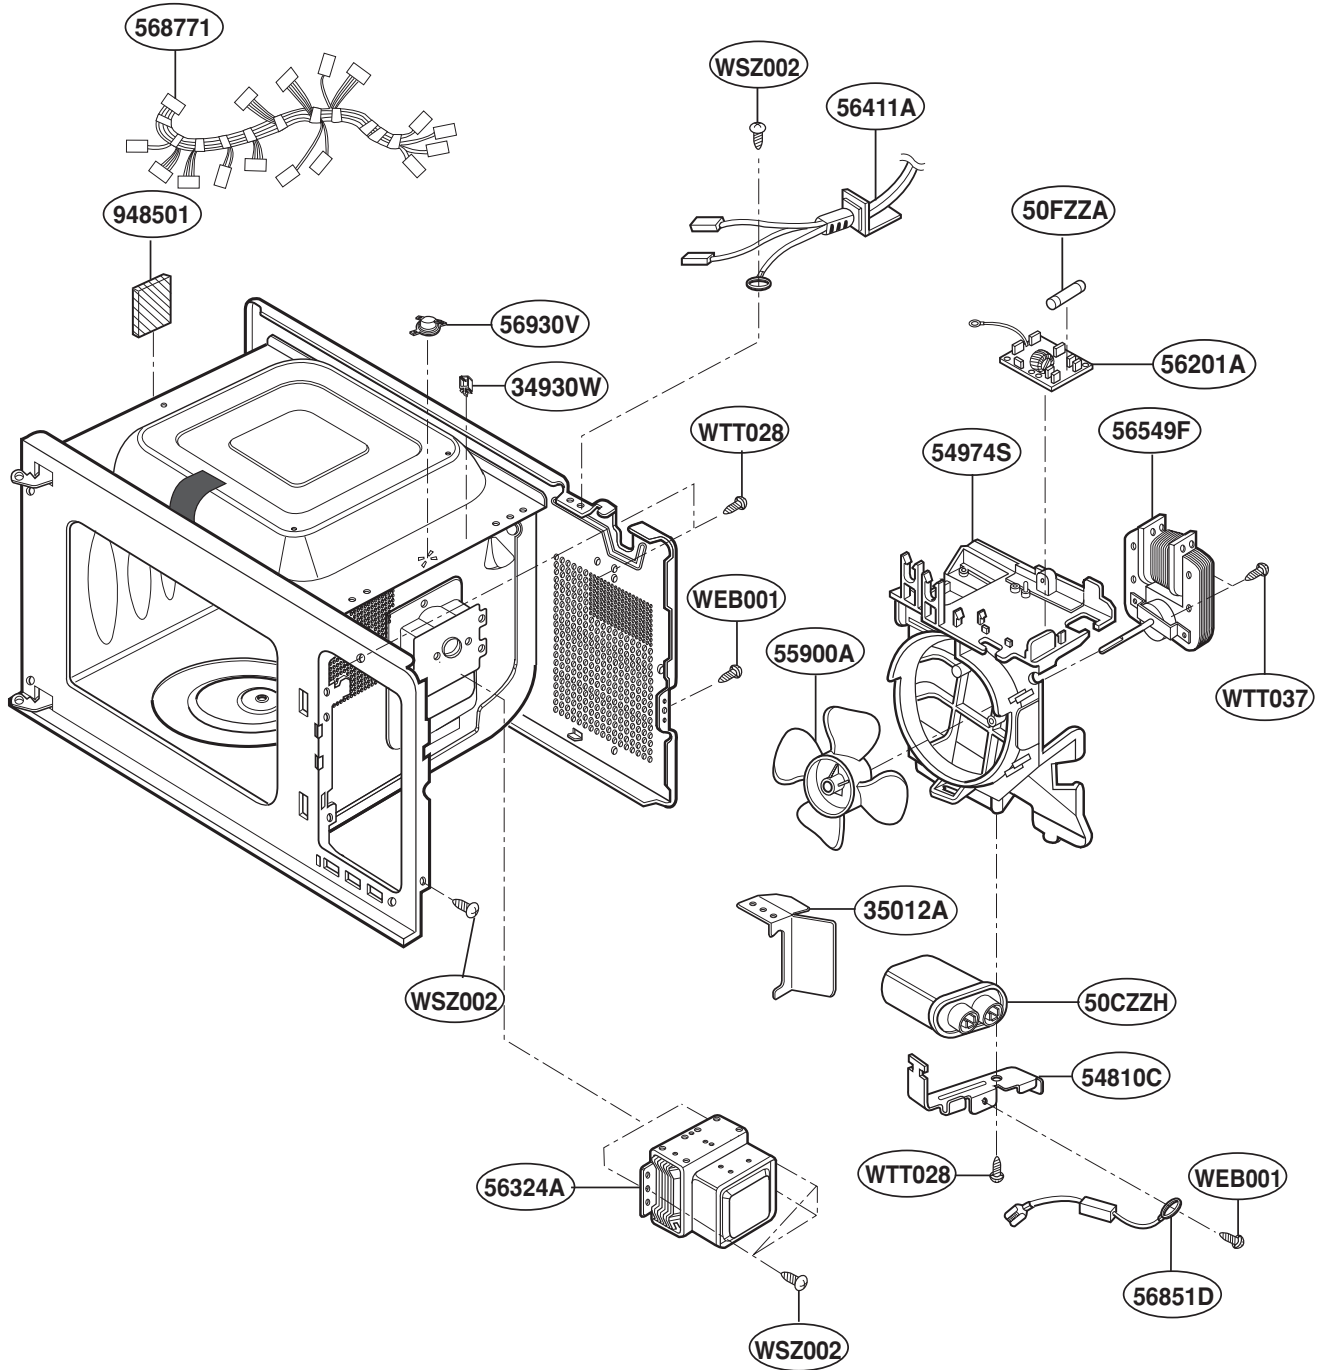

EXPLODED VIEW

INTRODUCTION

MODEL: JES2051DNBB
JES2051DNWW
JES2051SNSS

DOOR PARTS

FOR MODELS: JES2051DNBB
JES2051DNWW

FOR MODEL: JES2051SNSS

CONTROLLER PARTS

FOR MODELS: JES2051DNBB
JES2051DNWW

FOR MODEL: JES2051SNSS

OVEN CAVITY PARTS

LATCH BOARD PARTS

INTERIOR PARTS

BASE PLATE PARTS

SENSOR PARTS