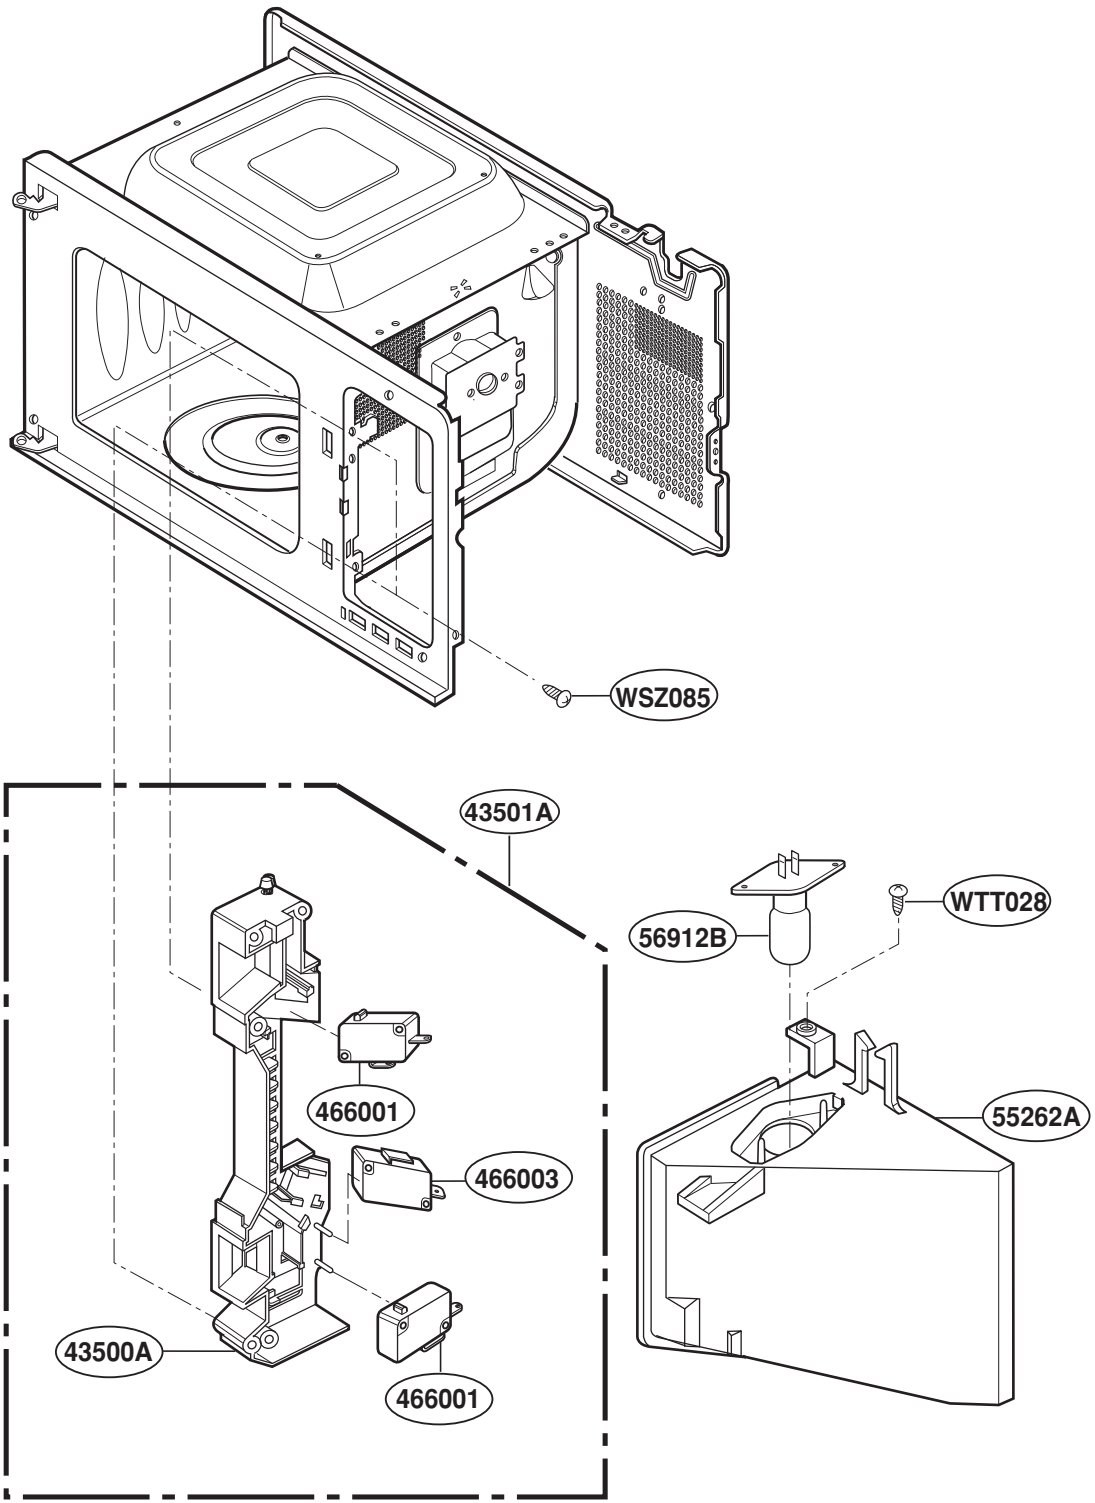

EXPLODED VIEW

INTRODUCTION

MODEL: JES2051DNBB
JES2051DNWW
JES2051SNSS

DOOR PARTS

FOR MODELS: JES2051DNBB
JES2051DNWW

FOR MODEL: JES2051SNSS

CONTROLLER PARTS

FOR MODELS: JES2051DNBB
JES2051DNWW

FOR MODEL: JES2051SNSS

OVEN CAVITY PARTS

LATCH BOARD PARTS

INTERIOR PARTS

BASE PLATE PARTS

SENSOR PARTS