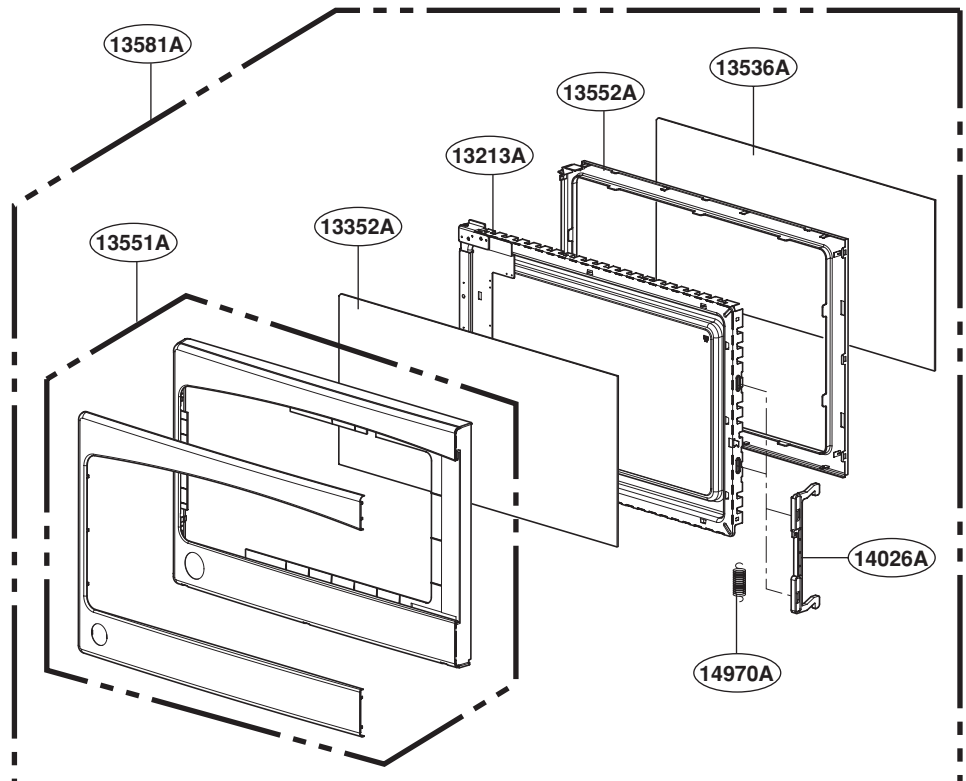

EXPLODED VIEW

INTRODUCTION

MODEL: JES2051DNBB
JES2051DNWW
JES2051SNSS

DOOR PARTS

FOR MODELS: JES2051DNBB
JES2051DNWW

FOR MODEL: JES2051SNSS

CONTROLLER PARTS

FOR MODELS: JES2051DNBB
JES2051DNWW

FOR MODEL: JES2051SNSS

OVEN CAVITY PARTS

LATCH BOARD PARTS

INTERIOR PARTS

BASE PLATE PARTS

SENSOR PARTS