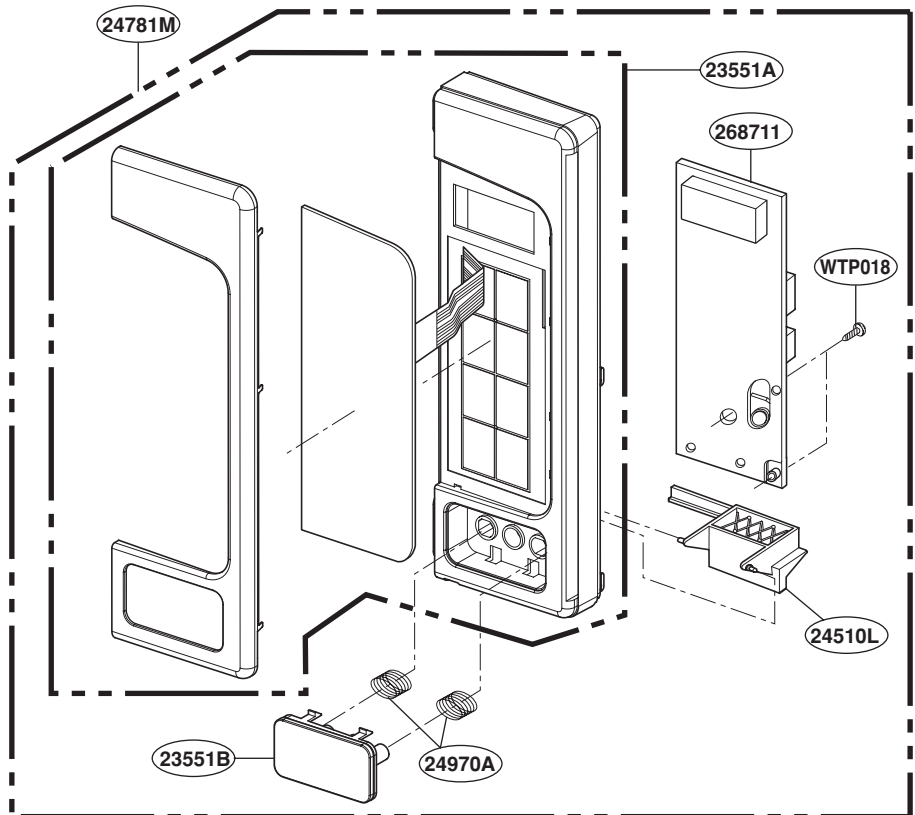

EXPLODED VIEW

INTRODUCTION

MODEL: JES2051DNBB
JES2051DNWW
JES2051SNSS

DOOR PARTS

FOR MODELS: JES2051DNBB
JES2051DNWW

FOR MODEL: JES2051SNSS

CONTROLLER PARTS

FOR MODELS: JES2051DNBB
JES2051DNWW

FOR MODEL: JES2051SNSS

OVEN CAVITY PARTS

LATCH BOARD PARTS

INTERIOR PARTS

BASE PLATE PARTS

SENSOR PARTS