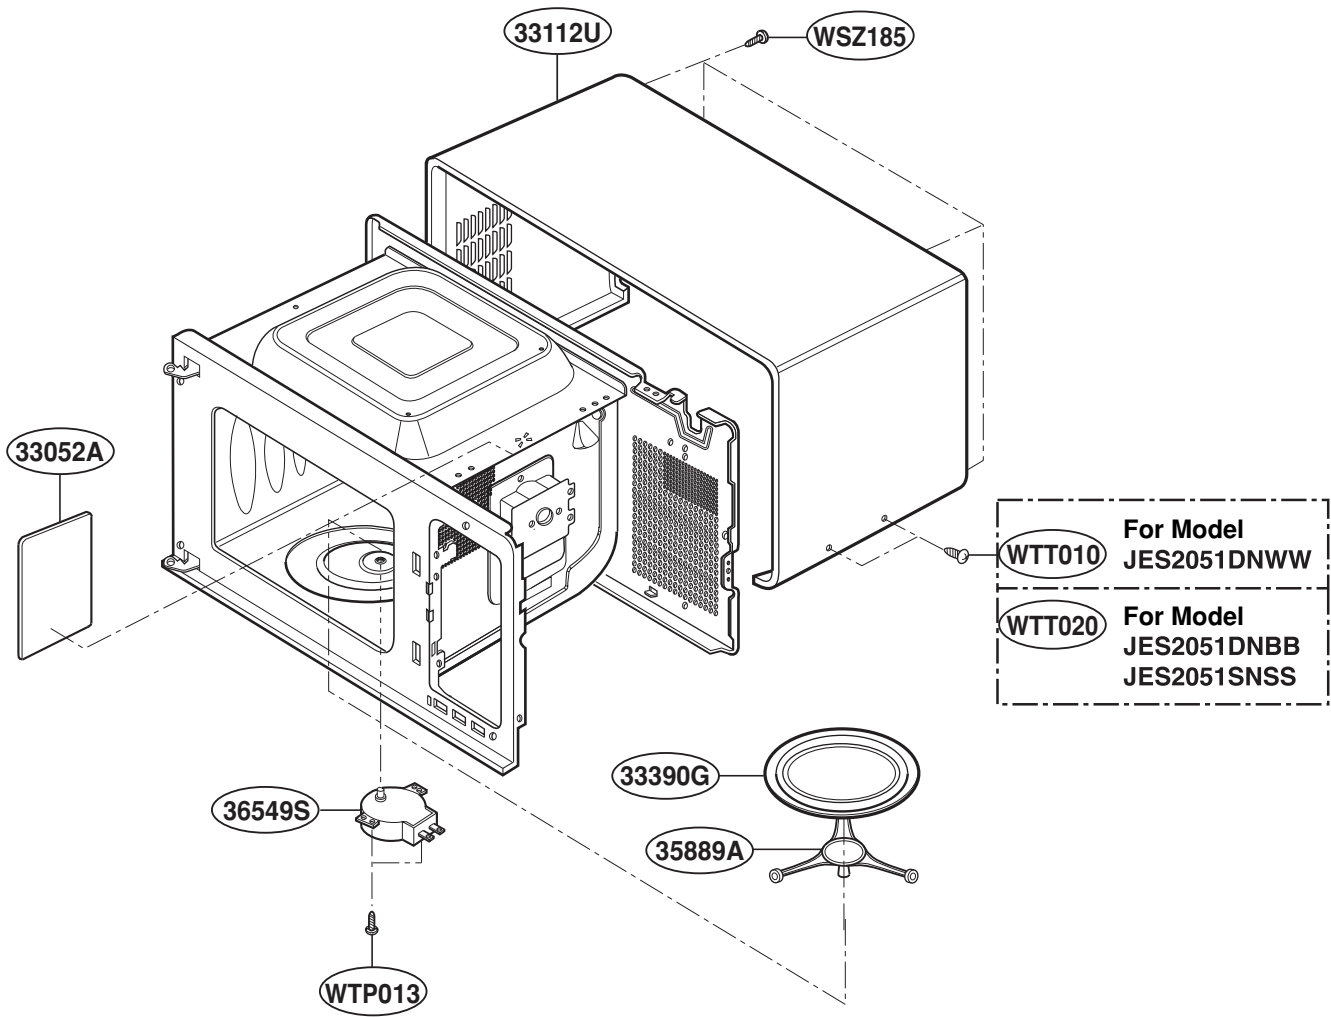

EXPLODED VIEW

INTRODUCTION

MODEL: JES2051DNBB
JES2051DNWW
JES2051SNSS

DOOR PARTS

FOR MODELS: JES2051DNBB
JES2051DNWW

FOR MODEL: JES2051SNSS

CONTROLLER PARTS

FOR MODELS: JES2051DNBB
JES2051DNWW

FOR MODEL: JES2051SNSS

OVEN CAVITY PARTS

LATCH BOARD PARTS

INTERIOR PARTS

BASE PLATE PARTS

SENSOR PARTS