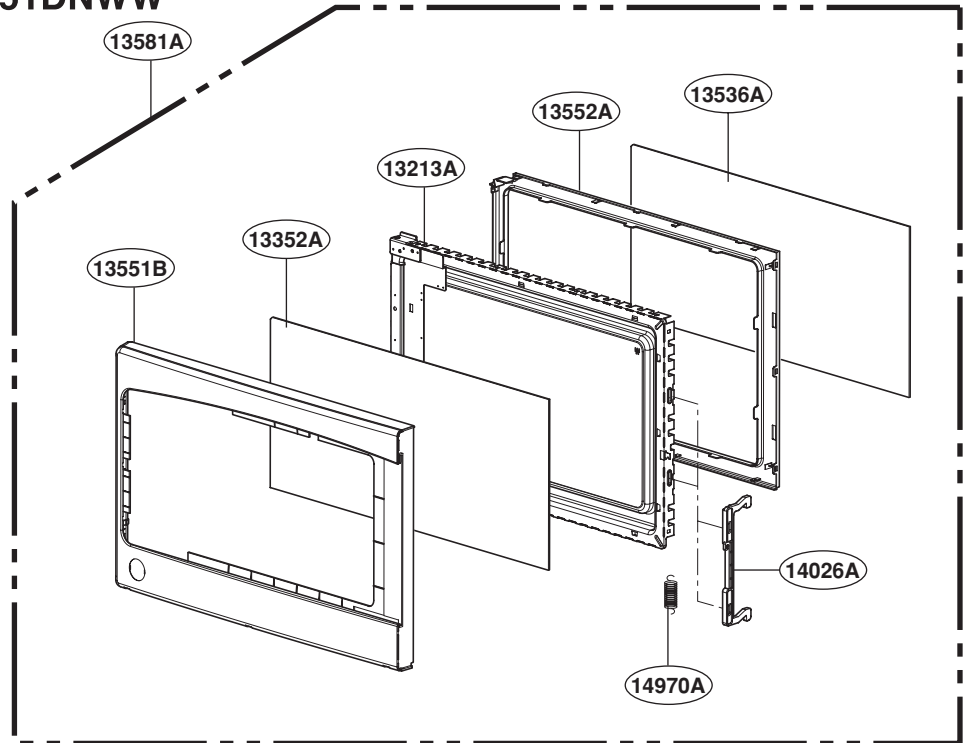

EXPLODED VIEW

INTRODUCTION

MODEL: JES2051DNBB
JES2051DNWW
JES2051SNSS

DOOR PARTS

FOR MODELS: JES2051DNBB
JES2051DNWW

FOR MODEL: JES2051SNSS

CONTROLLER PARTS

FOR MODELS: JES2051DNBB
JES2051DNWW

FOR MODEL: JES2051SNSS

OVEN CAVITY PARTS

LATCH BOARD PARTS

INTERIOR PARTS

BASE PLATE PARTS

SENSOR PARTS