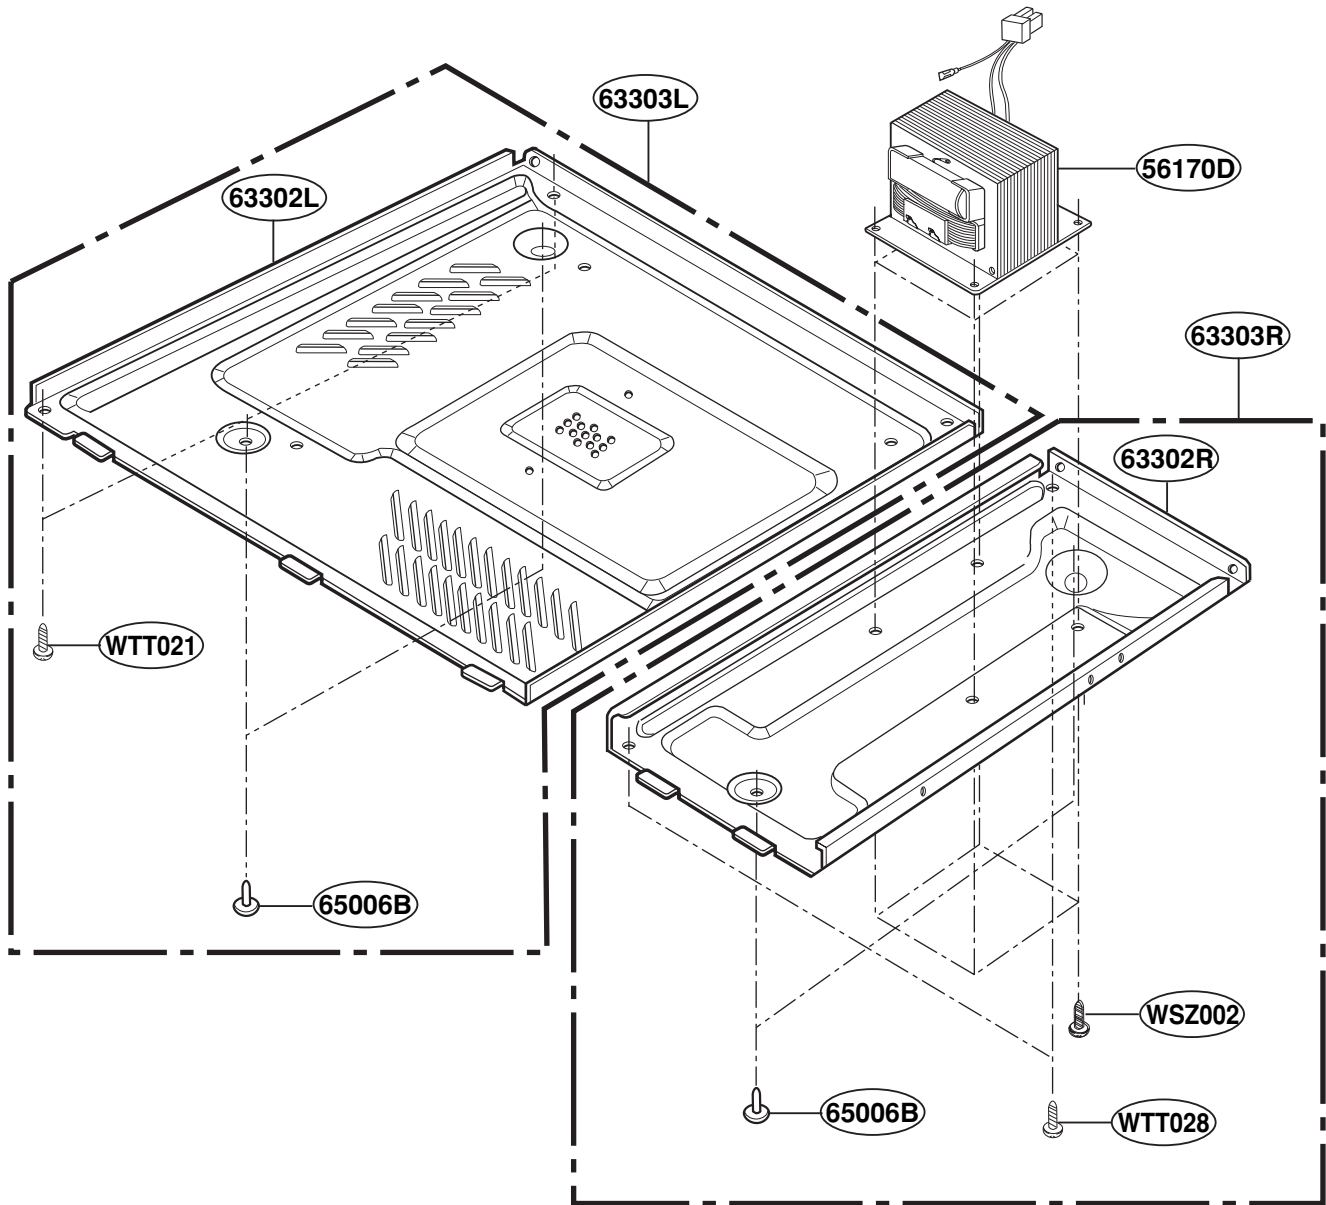

EXPLODED VIEW

INTRODUCTION

MODEL: JES2051DNBB
JES2051DNWW
JES2051SNSS

DOOR PARTS

FOR MODELS: JES2051DNBB
JES2051DNWW

FOR MODEL: JES2051SNSS

CONTROLLER PARTS

FOR MODELS: JES2051DNBB
JES2051DNWW

FOR MODEL: JES2051SNSS

OVEN CAVITY PARTS

LATCH BOARD PARTS

INTERIOR PARTS

BASE PLATE PARTS

SENSOR PARTS