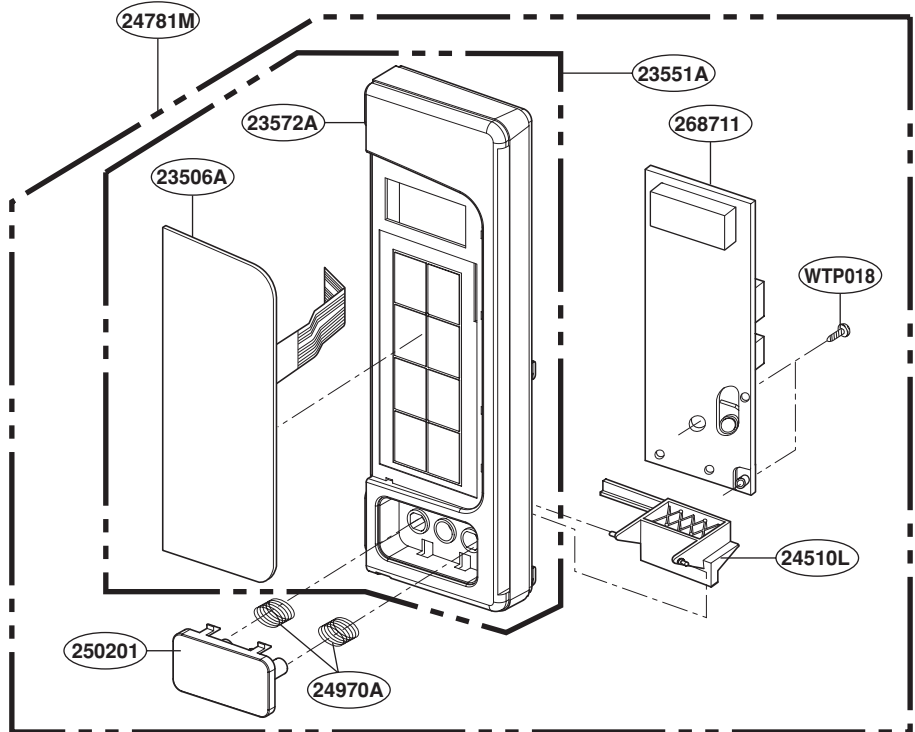

EXPLODED VIEW

INTRODUCTION

MODEL: JES2051DNBB
JES2051DNWW
JES2051SNSS

DOOR PARTS

FOR MODELS: JES2051DNBB
JES2051DNWW

FOR MODEL: JES2051SNSS

CONTROLLER PARTS

FOR MODELS: JES2051DNBB
JES2051DNWW

FOR MODEL: JES2051SNSS

OVEN CAVITY PARTS

LATCH BOARD PARTS

INTERIOR PARTS

BASE PLATE PARTS

SENSOR PARTS