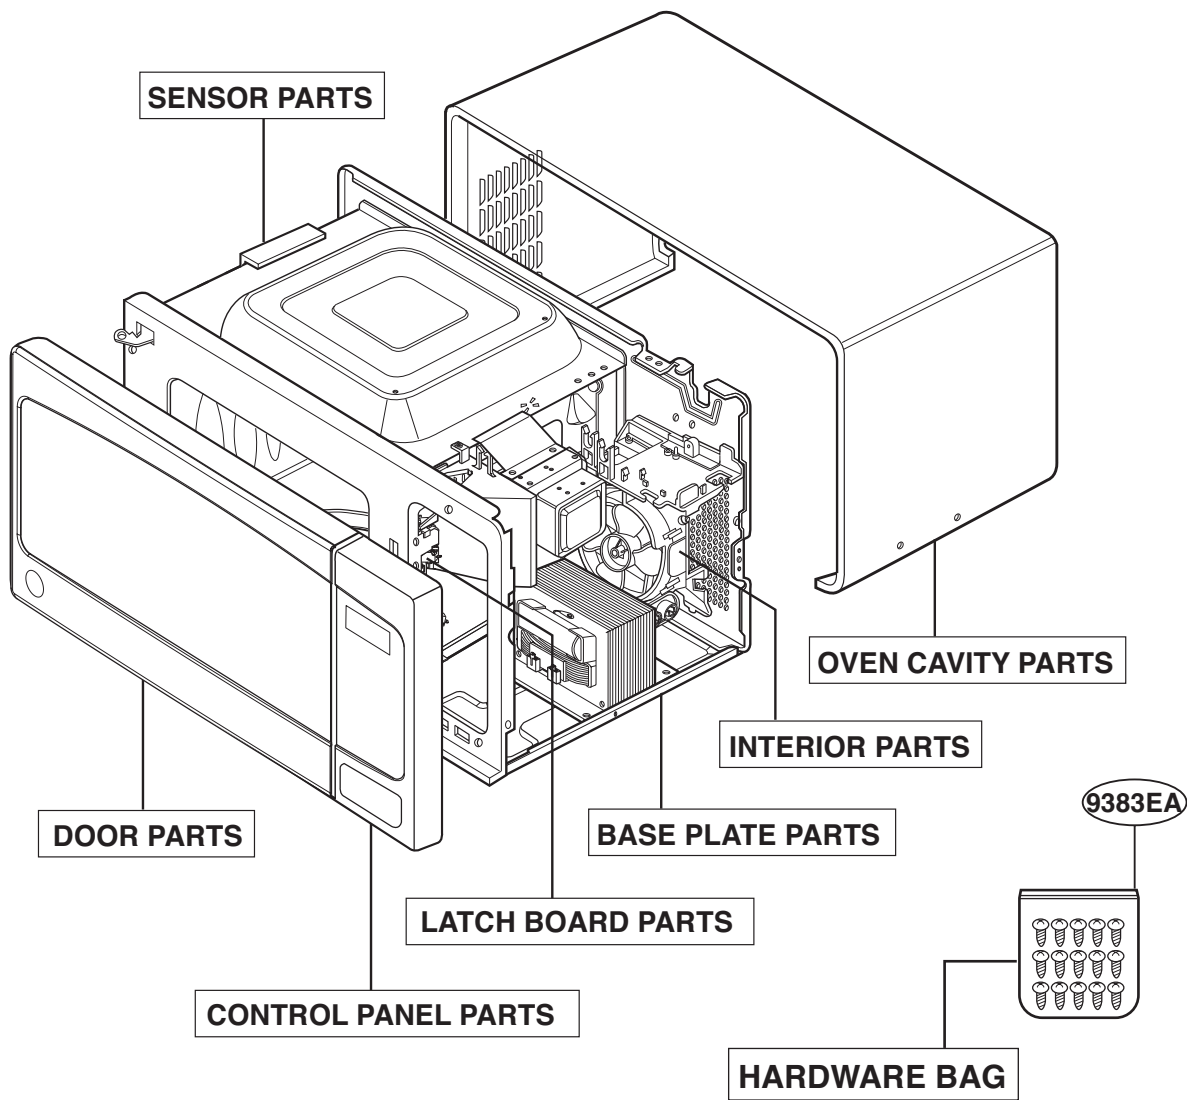

EXPLODED VIEW

INTRODUCTION

MODEL: JES2051DNBB
JES2051DNWW
JES2051SNSS

DOOR PARTS

FOR MODELS: JES2051DNBB
JES2051DNWW

FOR MODEL: JES2051SNSS

CONTROLLER PARTS

FOR MODELS: JES2051DNBB
JES2051DNWW

FOR MODEL: JES2051SNSS

OVEN CAVITY PARTS

LATCH BOARD PARTS

INTERIOR PARTS

BASE PLATE PARTS

SENSOR PARTS