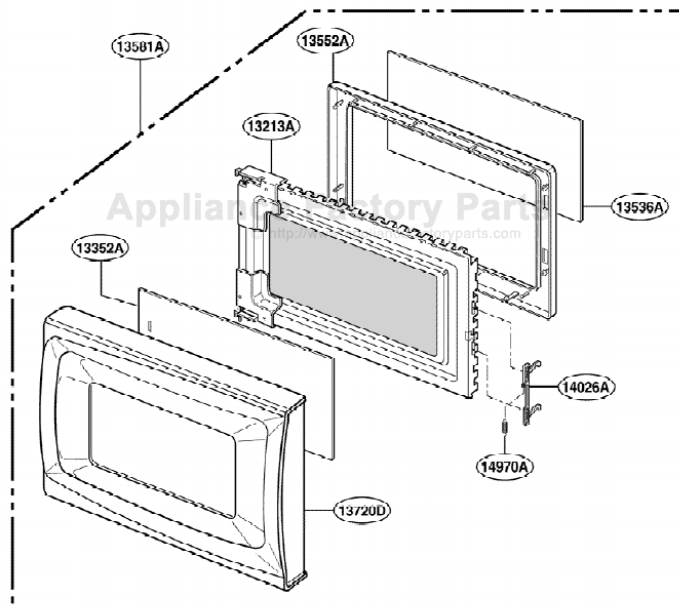

This Owner's Manual is provided and hosted by Appliance Factory Parts.

GE JES638BF Owner's Manual

[Shop genuine replacement parts for GE JES638BF](#)

DOOR PARTS

[Find Your GE Microwave Parts - Select From 3055 Models](#)

----- Manual continues below -----

EXPLODED VIEW

INTRODUCTION

JES638
JES735
JES738

P/NO: 3828W5S2191

DOOR PARTS

CONTROLLER PARTS

OVEN CAVITY PARTS

LATCH BOARD PARTS

INTERIOR PARTS (I)

Model: JES638WD 01
JES738WH 01
JES738BH 01
JES738PWJ 01
JES735WH 01

Check the rating label of **Model** and order SVC parts according to the **Model No.**

INTERIOR PARTS (II)