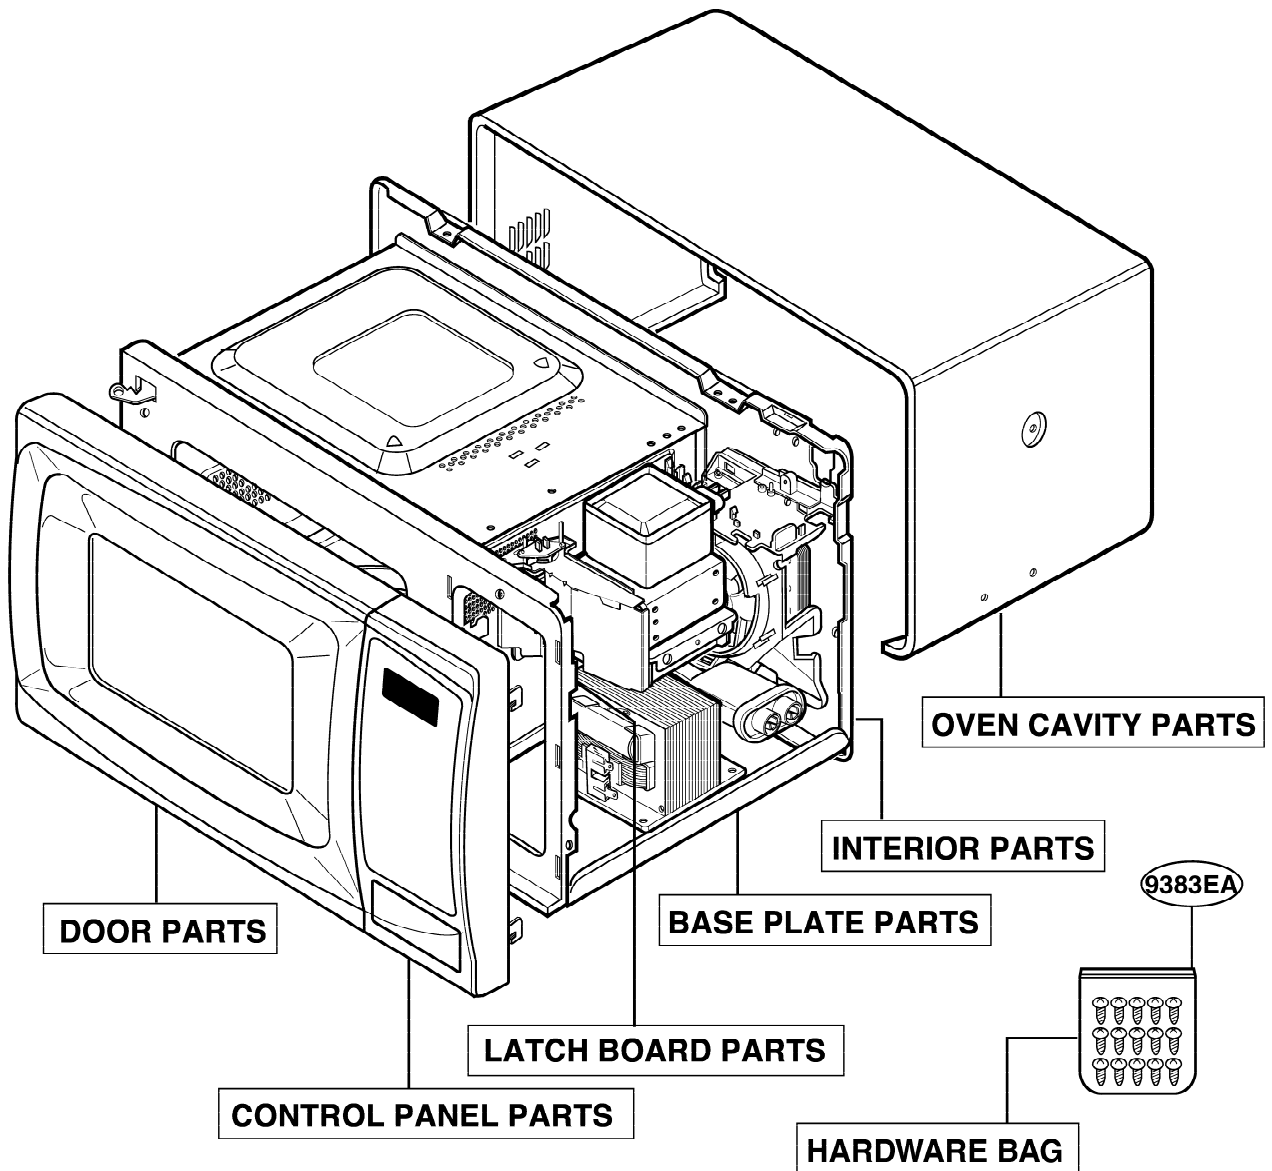

This Owner's Manual is provided and hosted by Appliance Factory Parts.

GE JES638BF Owner's Manual

[Shop genuine replacement parts for GE JES638BF](#)

DOOR PARTS

[Find Your GE Microwave Parts - Select From 3055 Models](#)

----- Manual continues below -----

EXPLODED VIEW

INTRODUCTION

JES638
JES735
JES738

P/NO: 3828W5S2191

DOOR PARTS

CONTROLLER PARTS

OVEN CAVITY PARTS

LATCH BOARD PARTS

INTERIOR PARTS (I)

Model: JES638WD 01
JES738WH 01
JES738BH 01
JES738PWJ 01
JES735WH 01

Check the rating label of **Model** and order SVC parts according to the **Model No.**

INTERIOR PARTS (II)