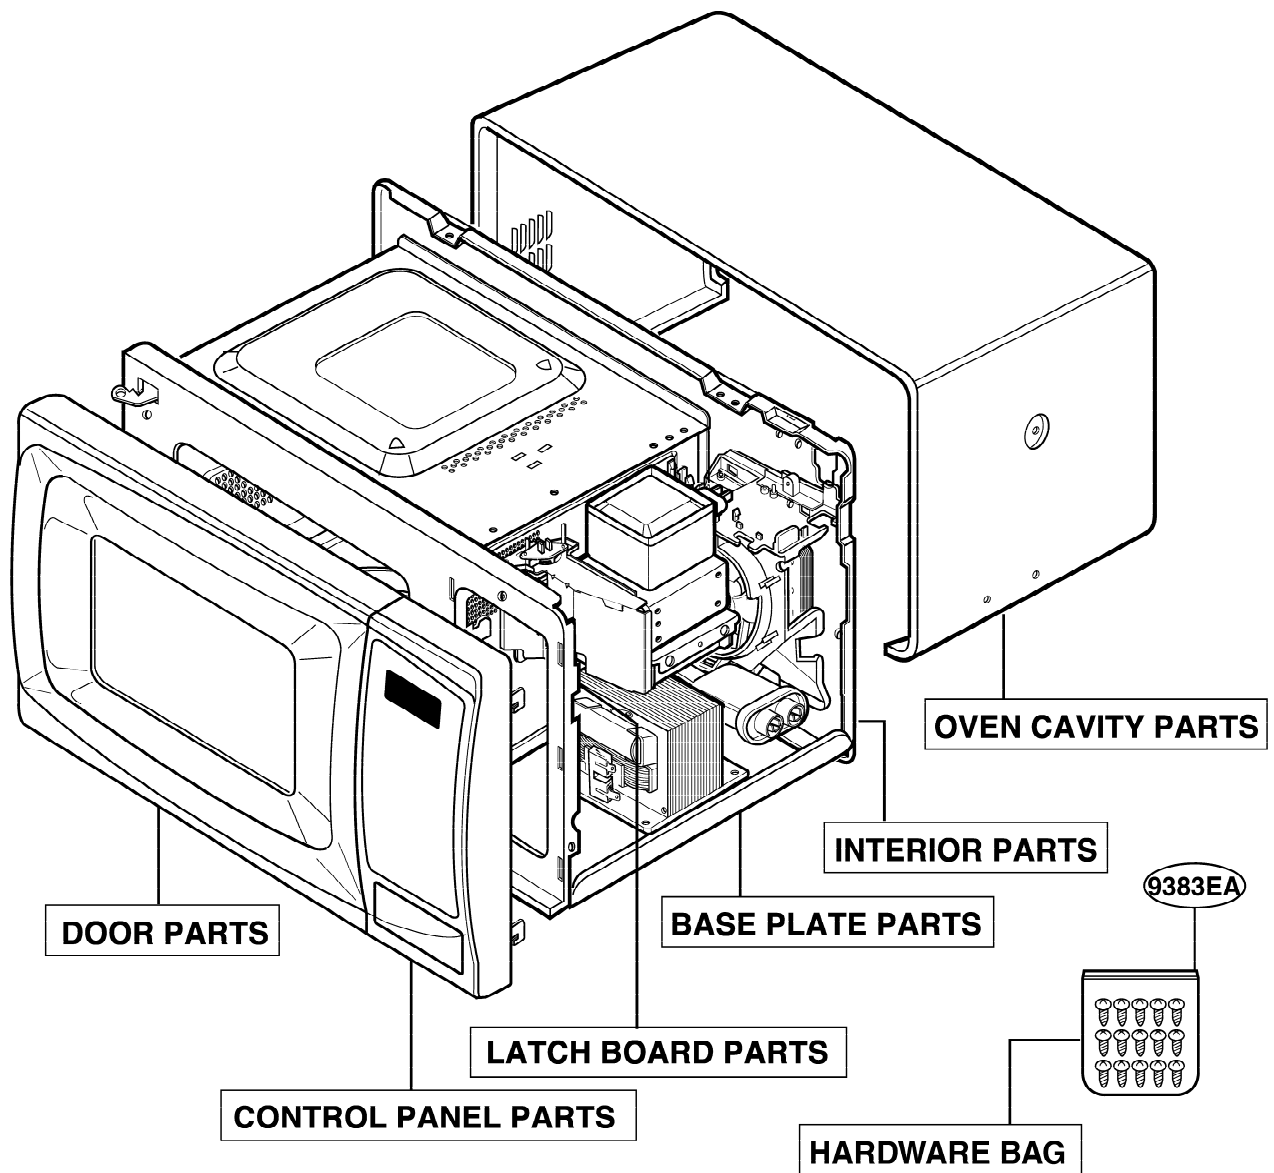

EXPLODED VIEW

INTRODUCTION

JES638
JES735
JES738

P/NO: 3828W5S2191

DOOR PARTS

CONTROLLER PARTS

OVEN CAVITY PARTS

LATCH BOARD PARTS

INTERIOR PARTS (I)

Model: JES638WD 01
JES738WH 01
JES738BH 01
JES738PWJ 01
JES735WH 01

Check the rating label of **Model** and order SVC parts according to the **Model No.**

INTERIOR PARTS (II)

Model: JES638WD 02
JES738WH 02
JES738BH 02
JES738PWJ 02
JES735WH 02

Check the rating label of **Model** and order SVC parts according to the **Model No.**

BASE PLATE PARTS