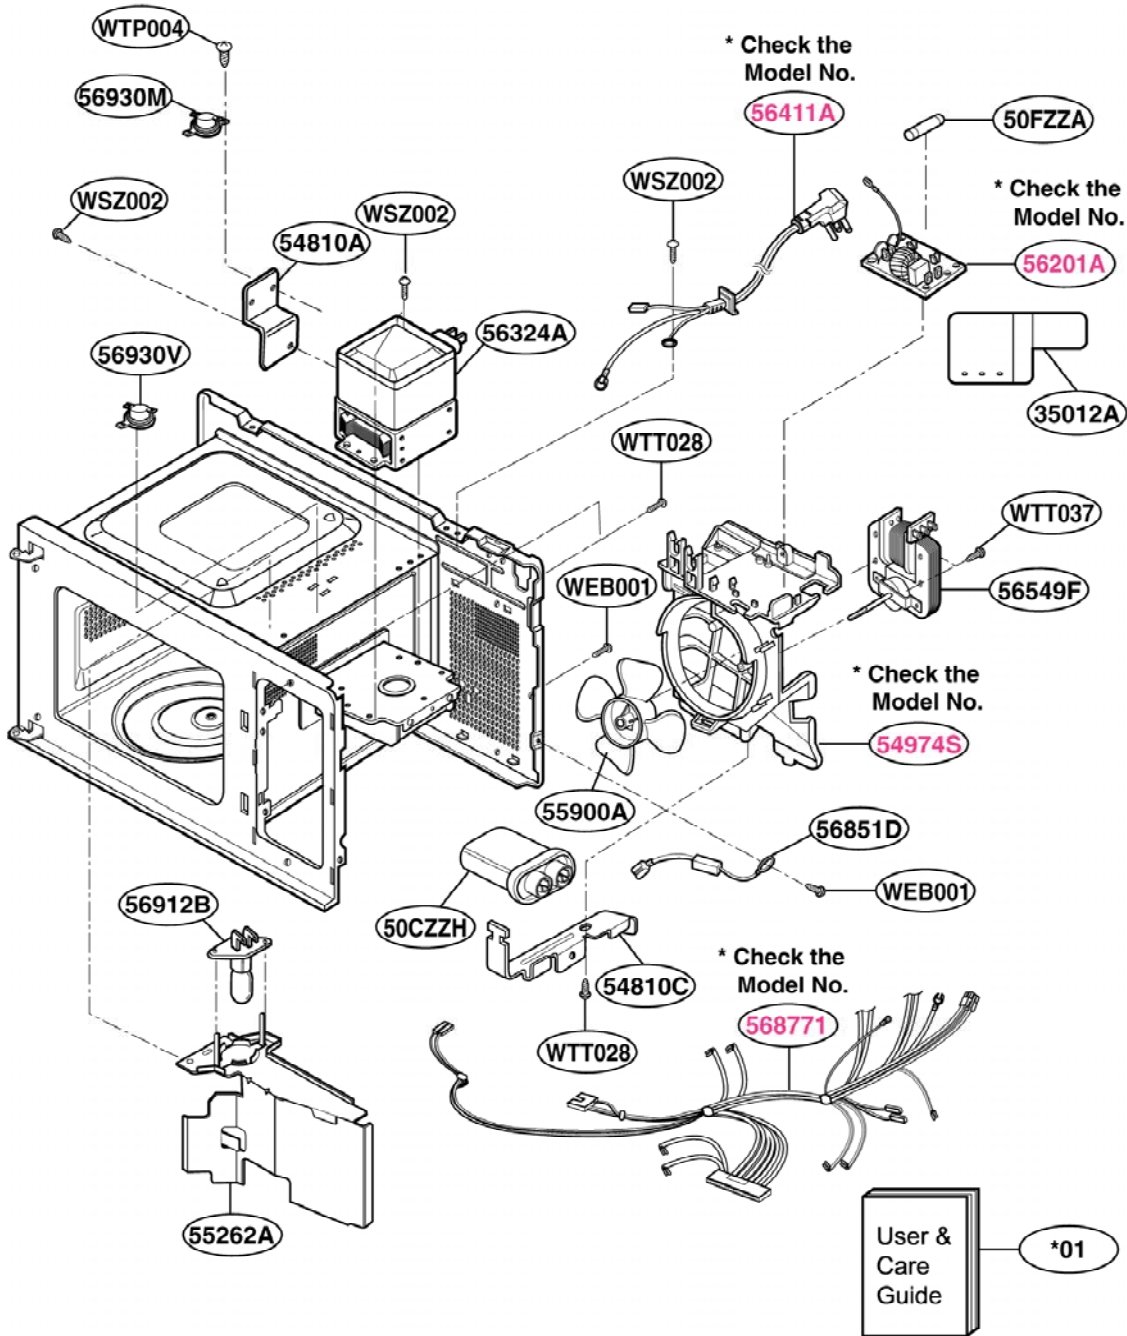

EXPLODED VIEW

INTRODUCTION

JES638
JES735
JES738

P/NO: 3828W5S2191

DOOR PARTS

CONTROLLER PARTS

OVEN CAVITY PARTS

LATCH BOARD PARTS

INTERIOR PARTS (I)

Model: JES638WD 01
JES738WH 01
JES738BH 01
JES738PWJ 01
JES735WH 01

Check the rating label of **Model** and order SVC parts according to the **Model No.**

INTERIOR PARTS (II)

Model: JES638WD 02
JES738WH 02
JES738BH 02
JES738PWJ 02
JES735WH 02

Check the rating label of **Model** and order SVC parts according to the **Model No.**

BASE PLATE PARTS