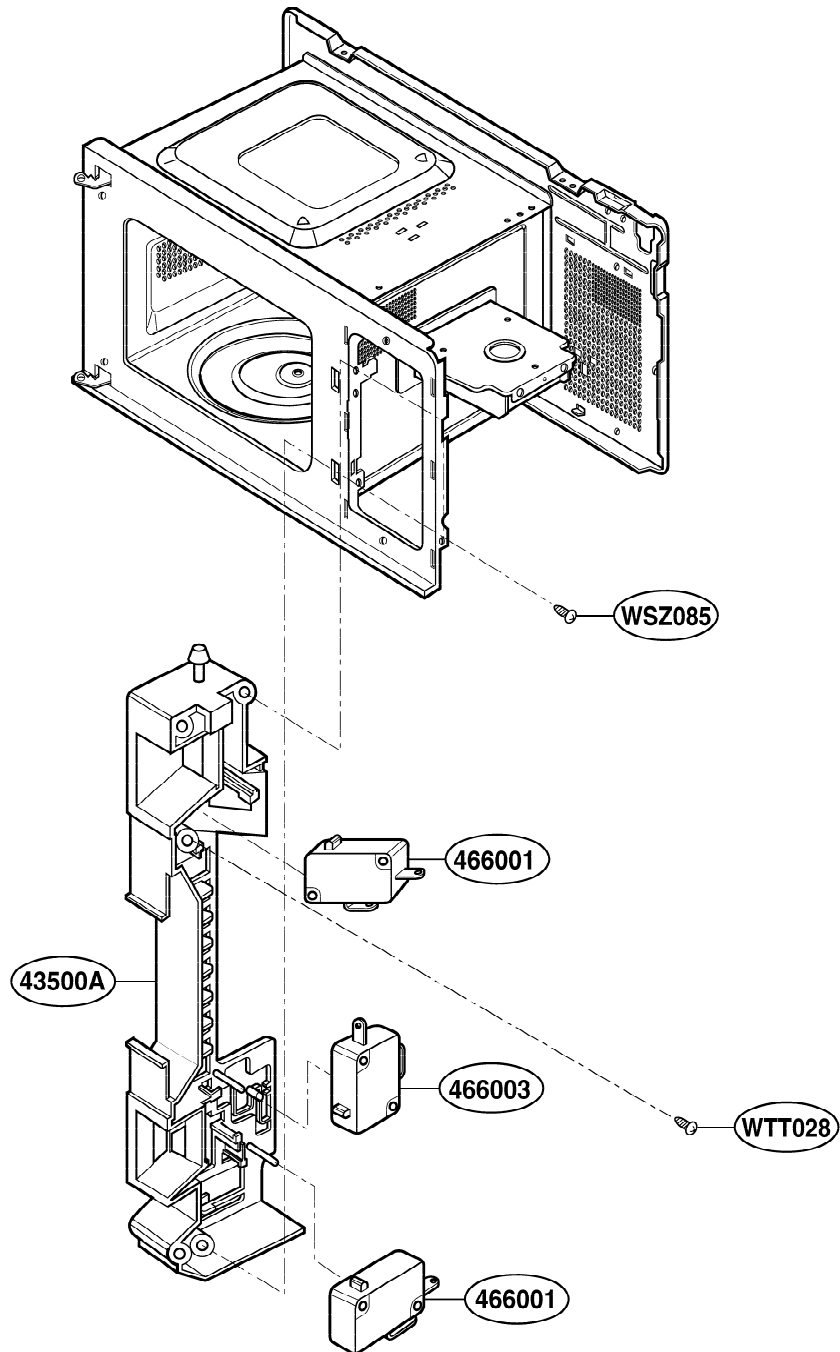

EXPLODED VIEW

INTRODUCTION

JES638
JES735
JES738

P/NO: 3828W5S2191

DOOR PARTS

CONTROLLER PARTS

OVEN CAVITY PARTS

LATCH BOARD PARTS

INTERIOR PARTS (I)

Model: JES638WD 01
JES738WH 01
JES738BH 01
JES738PWJ 01
JES735WH 01

Check the rating label of **Model** and order SVC parts according to the **Model No.**

INTERIOR PARTS (II)

Model: JES638WD 02
JES738WH 02
JES738BH 02
JES738PWJ 02
JES735WH 02

Check the rating label of **Model** and order SVC parts according to the **Model No.**

BASE PLATE PARTS