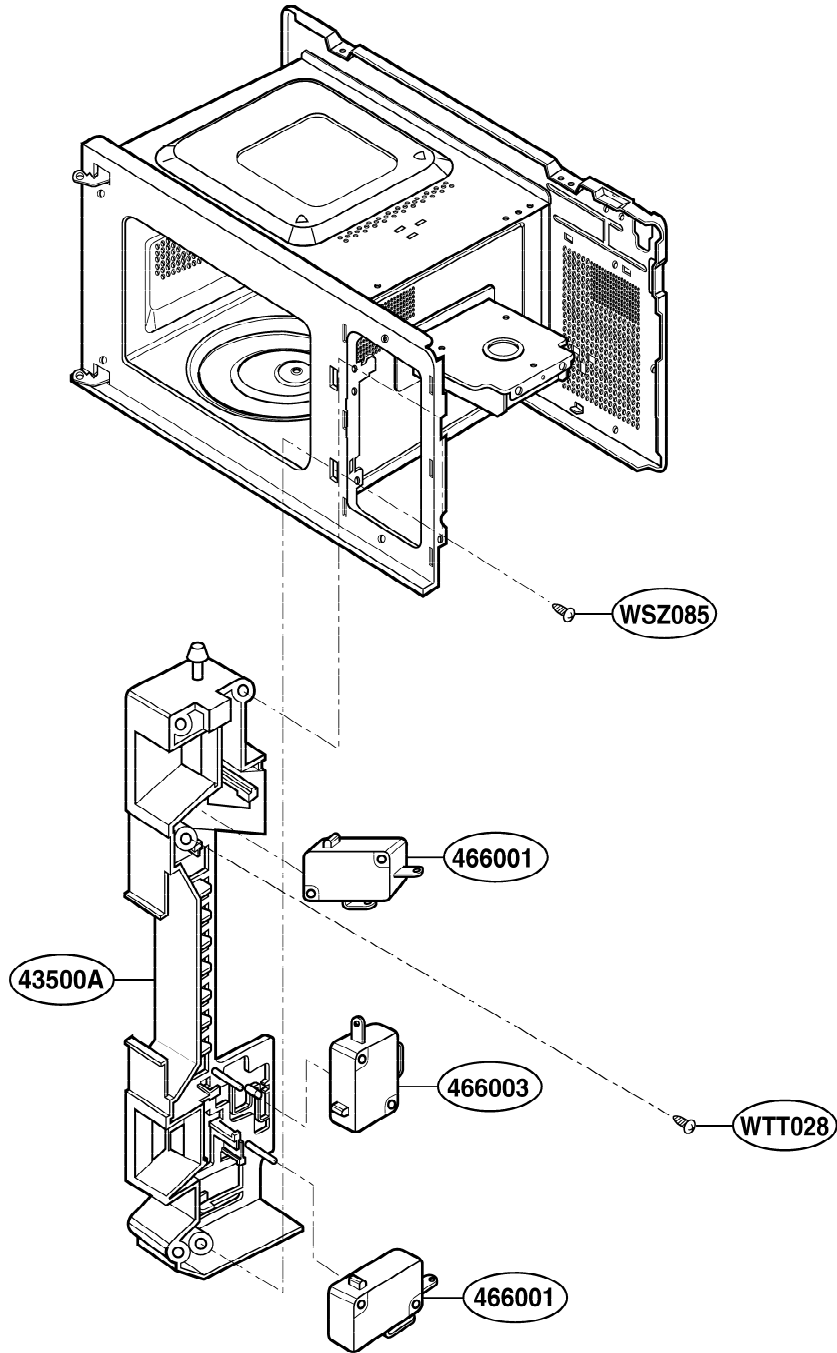

----- Manual continues below -----

EXPLODED VIEW

INTRODUCTION

JES638
JES735
JES738

P/NO: 3828W5S2191

DOOR PARTS

CONTROLLER PARTS

OVEN CAVITY PARTS

LATCH BOARD PARTS

INTERIOR PARTS (I)

Model: JES638WD 01
JES738WH 01
JES738BH 01
JES738PWJ 01
JES735WH 01

Check the rating label of **Model** and order SVC parts according to the **Model No.**

INTERIOR PARTS (II)

Model: JES638WD 02
JES738WH 02
JES738BH 02
JES738PWJ 02
JES735WH 02

Check the rating label of **Model** and order SVC parts according to the **Model No.**

BASE PLATE PARTS