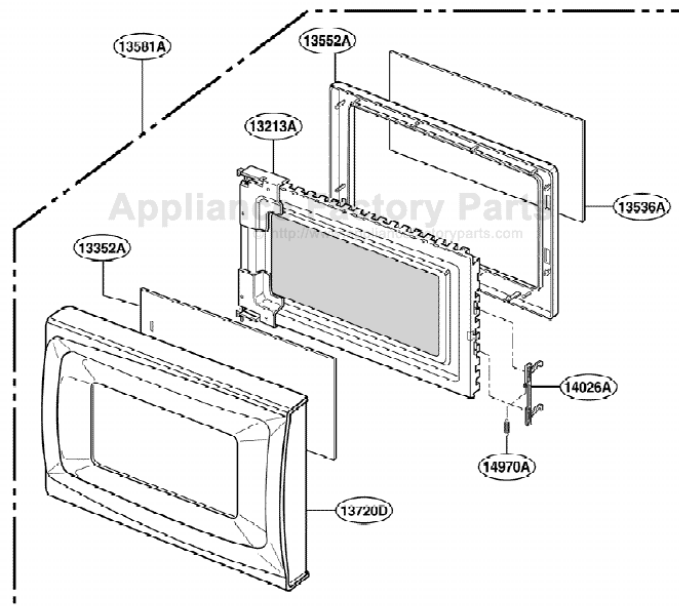

This Owner's Manual is provided and hosted by [Appliance Factory Parts](#).

GE JES638BH Owner's Manual

[Shop genuine replacement parts for GE JES638BH](#)

DOOR PARTS

[Find Your GE Microwave Parts - Select From 3055 Models](#)

----- Manual continues below -----

EXPLODED VIEW

INTRODUCTION

JES638
JES735
JES738

P/NO: 3828W5S2191

DOOR PARTS

CONTROLLER PARTS

OVEN CAVITY PARTS

LATCH BOARD PARTS

INTERIOR PARTS (I)

Model: JES638WD 01
JES738WH 01
JES738BH 01
JES738PWJ 01
JES735WH 01

Check the rating label of **Model** and order SVC parts according to the **Model No.**

INTERIOR PARTS (II)