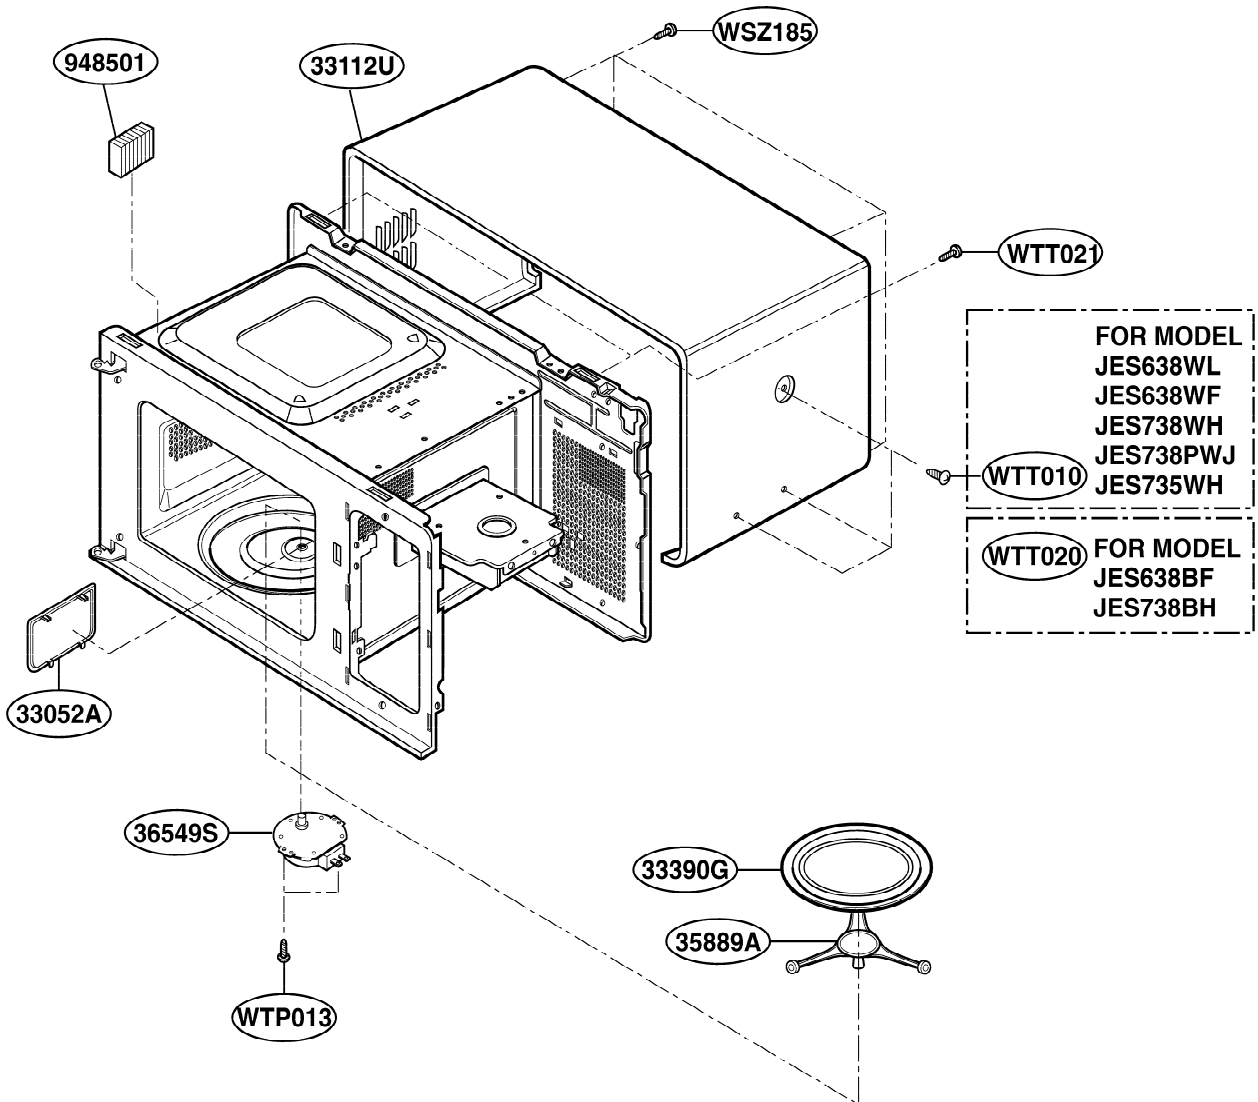

----- Manual continues below -----

EXPLODED VIEW

INTRODUCTION

JES638
JES735
JES738

P/NO: 3828W5S2191

DOOR PARTS

CONTROLLER PARTS

OVEN CAVITY PARTS

LATCH BOARD PARTS

INTERIOR PARTS (I)

Model: JES638WD 01
JES738WH 01
JES738BH 01
JES738PWJ 01
JES735WH 01

Check the rating label of **Model** and order SVC parts according to the **Model No.**

INTERIOR PARTS (II)

Model: JES638WD 02
JES738WH 02
JES738BH 02
JES738PWJ 02
JES735WH 02

Check the rating label of **Model** and order SVC parts according to the **Model No.**

BASE PLATE PARTS