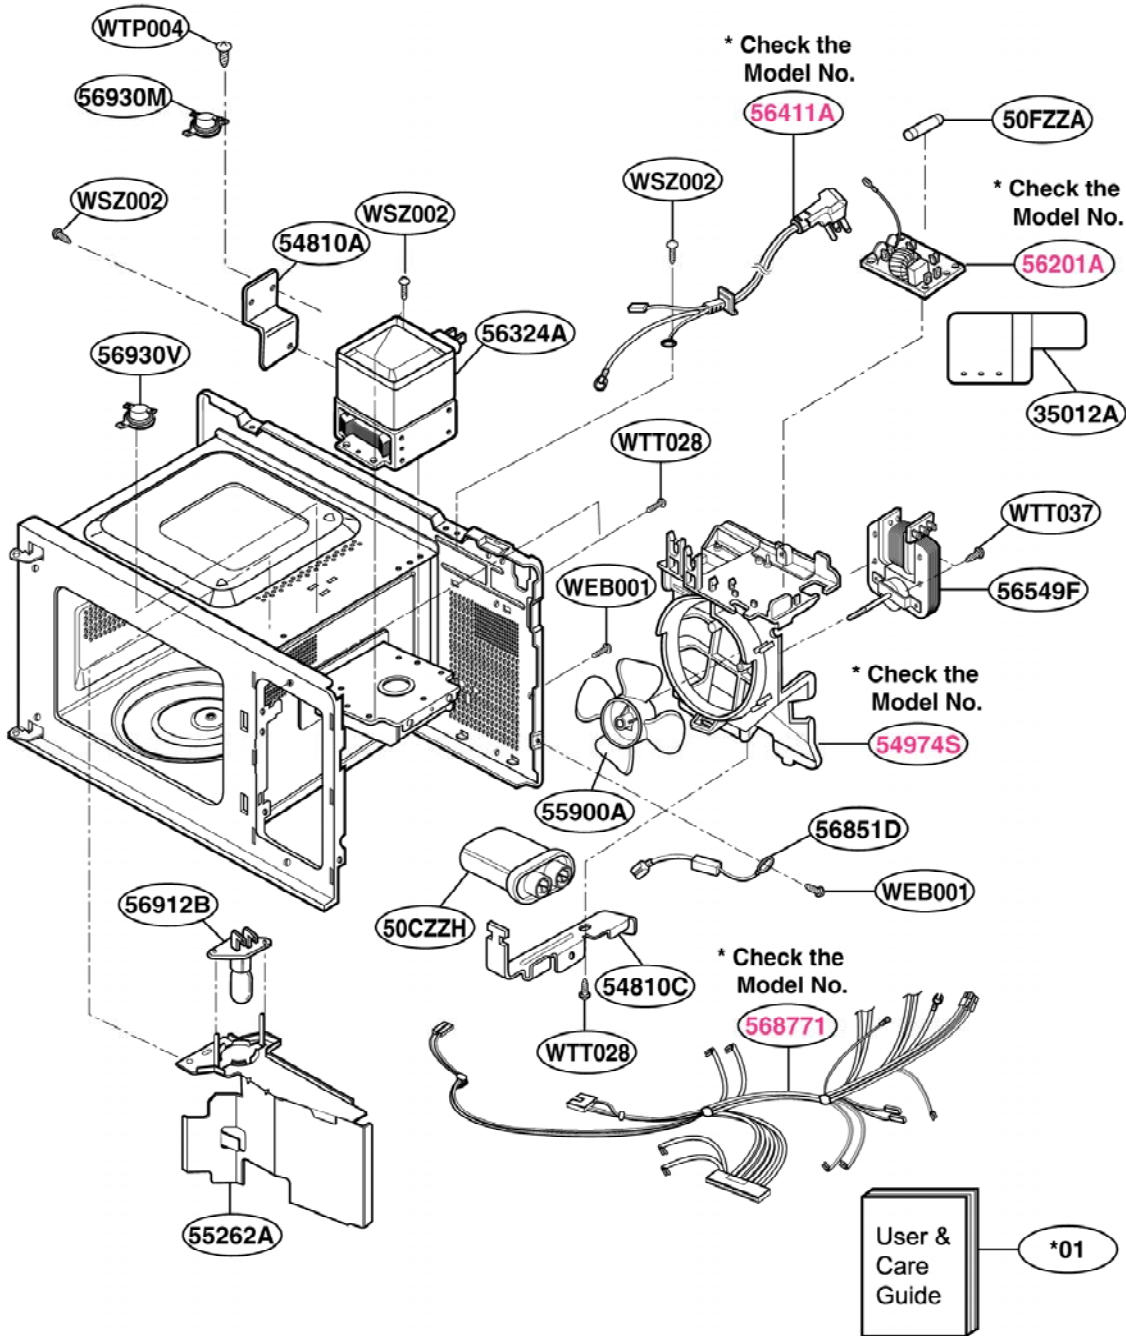

----- Manual continues below -----

EXPLODED VIEW

INTRODUCTION

JES638
JES735
JES738

P/NO: 3828W5S2191

DOOR PARTS

CONTROLLER PARTS

OVEN CAVITY PARTS

LATCH BOARD PARTS

INTERIOR PARTS (I)

Model: JES638WD 01
JES738WH 01
JES738BH 01
JES738PWJ 01
JES735WH 01

Check the rating label of **Model** and order SVC parts according to the **Model No.**

INTERIOR PARTS (II)

Model: JES638WD 02
JES738WH 02
JES738BH 02
JES738PWJ 02
JES735WH 02

Check the rating label of **Model** and order SVC parts according to the **Model No.**

BASE PLATE PARTS