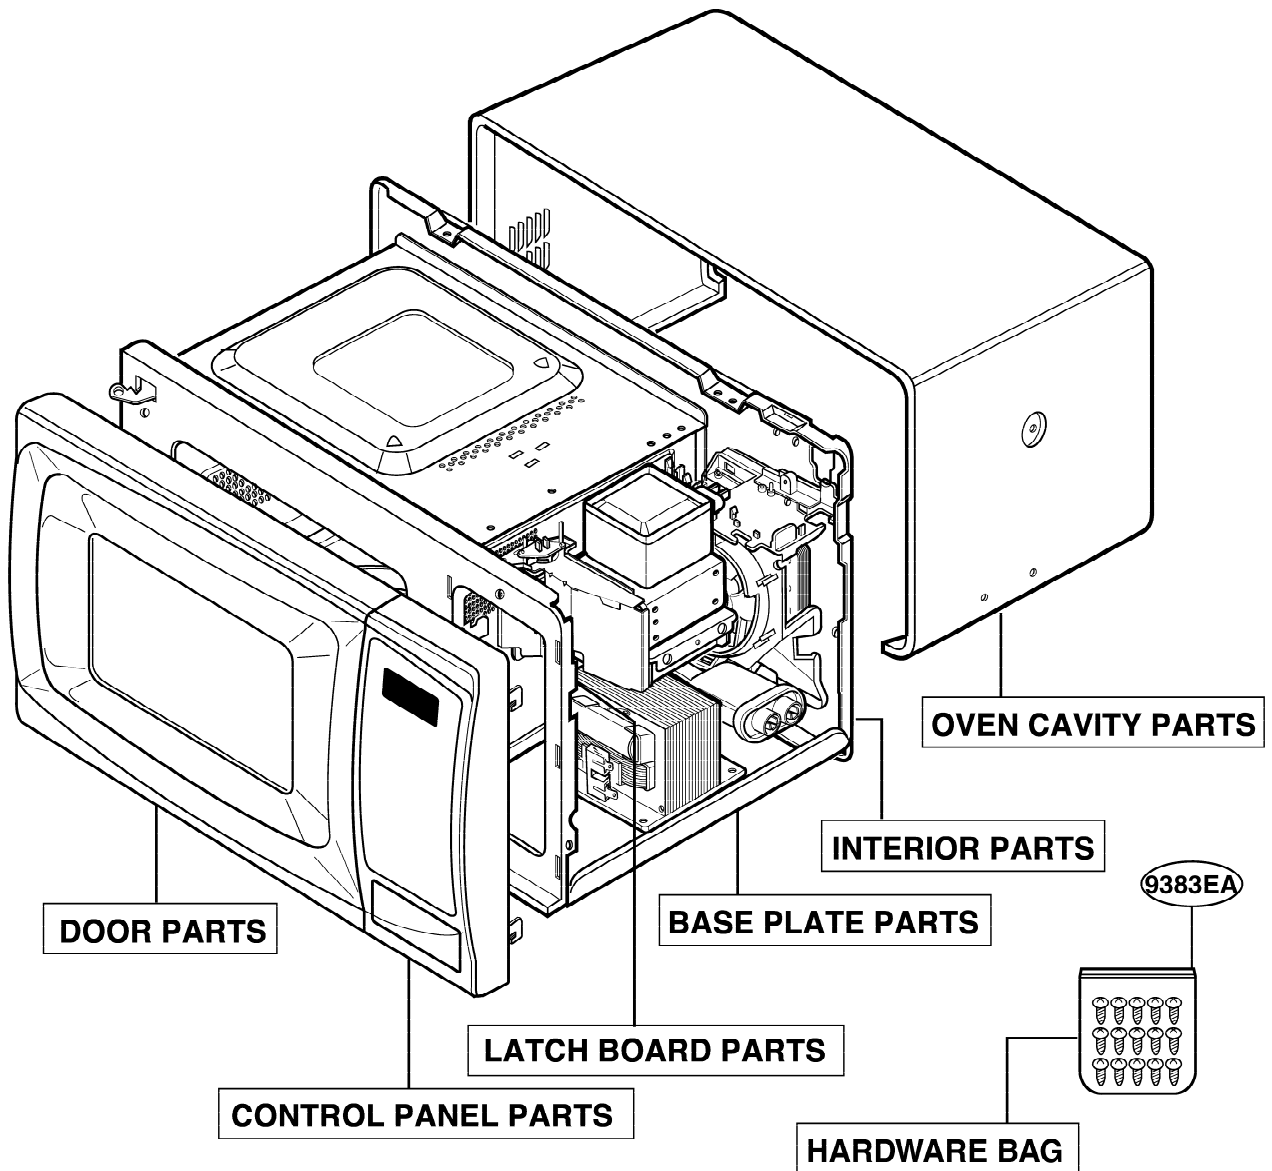

This Owner's Manual is provided and hosted by [Appliance Factory Parts](#).

GE JES638BH Owner's Manual

[Shop genuine replacement parts for GE JES638BH](#)

DOOR PARTS

[Find Your GE Microwave Parts - Select From 3055 Models](#)

----- Manual continues below -----

EXPLODED VIEW

INTRODUCTION

JES638
JES735
JES738

P/NO: 3828W5S2191

DOOR PARTS

CONTROLLER PARTS

OVEN CAVITY PARTS

LATCH BOARD PARTS

INTERIOR PARTS (I)

Model: JES638WD 01
JES738WH 01
JES738BH 01
JES738PWJ 01
JES735WH 01

Check the rating label of **Model** and order SVC parts according to the **Model No.**

INTERIOR PARTS (II)