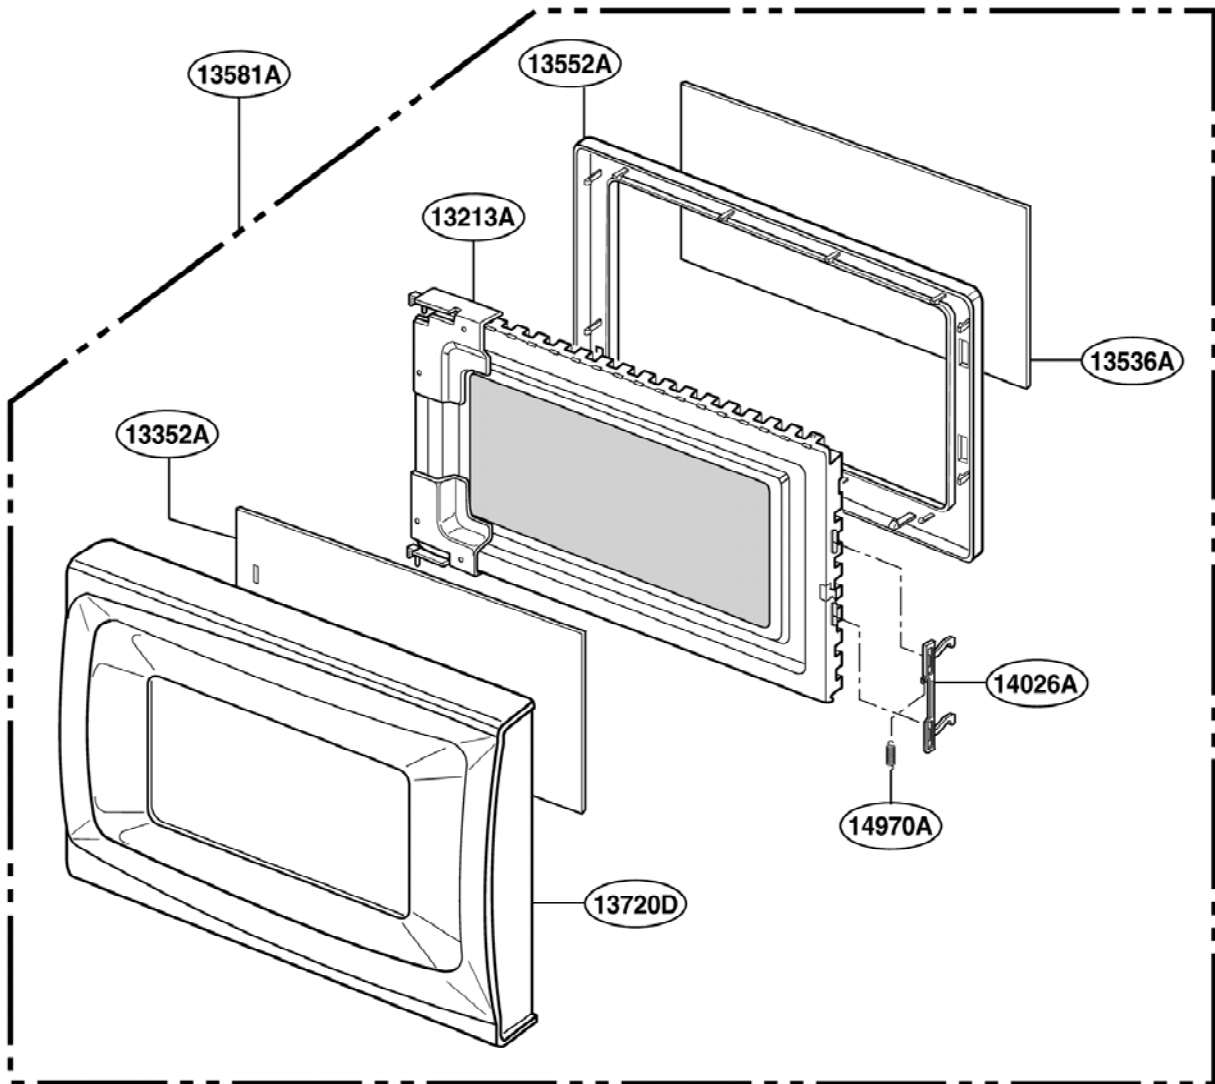

----- Manual continues below -----

EXPLODED VIEW

INTRODUCTION

JES638
JES735
JES738

P/NO: 3828W5S2191

DOOR PARTS

CONTROLLER PARTS

OVEN CAVITY PARTS

LATCH BOARD PARTS

INTERIOR PARTS (I)

Model: JES638WD 01
JES738WH 01
JES738BH 01
JES738PWJ 01
JES735WH 01

Check the rating label of **Model** and order SVC parts according to the **Model No.**

INTERIOR PARTS (II)