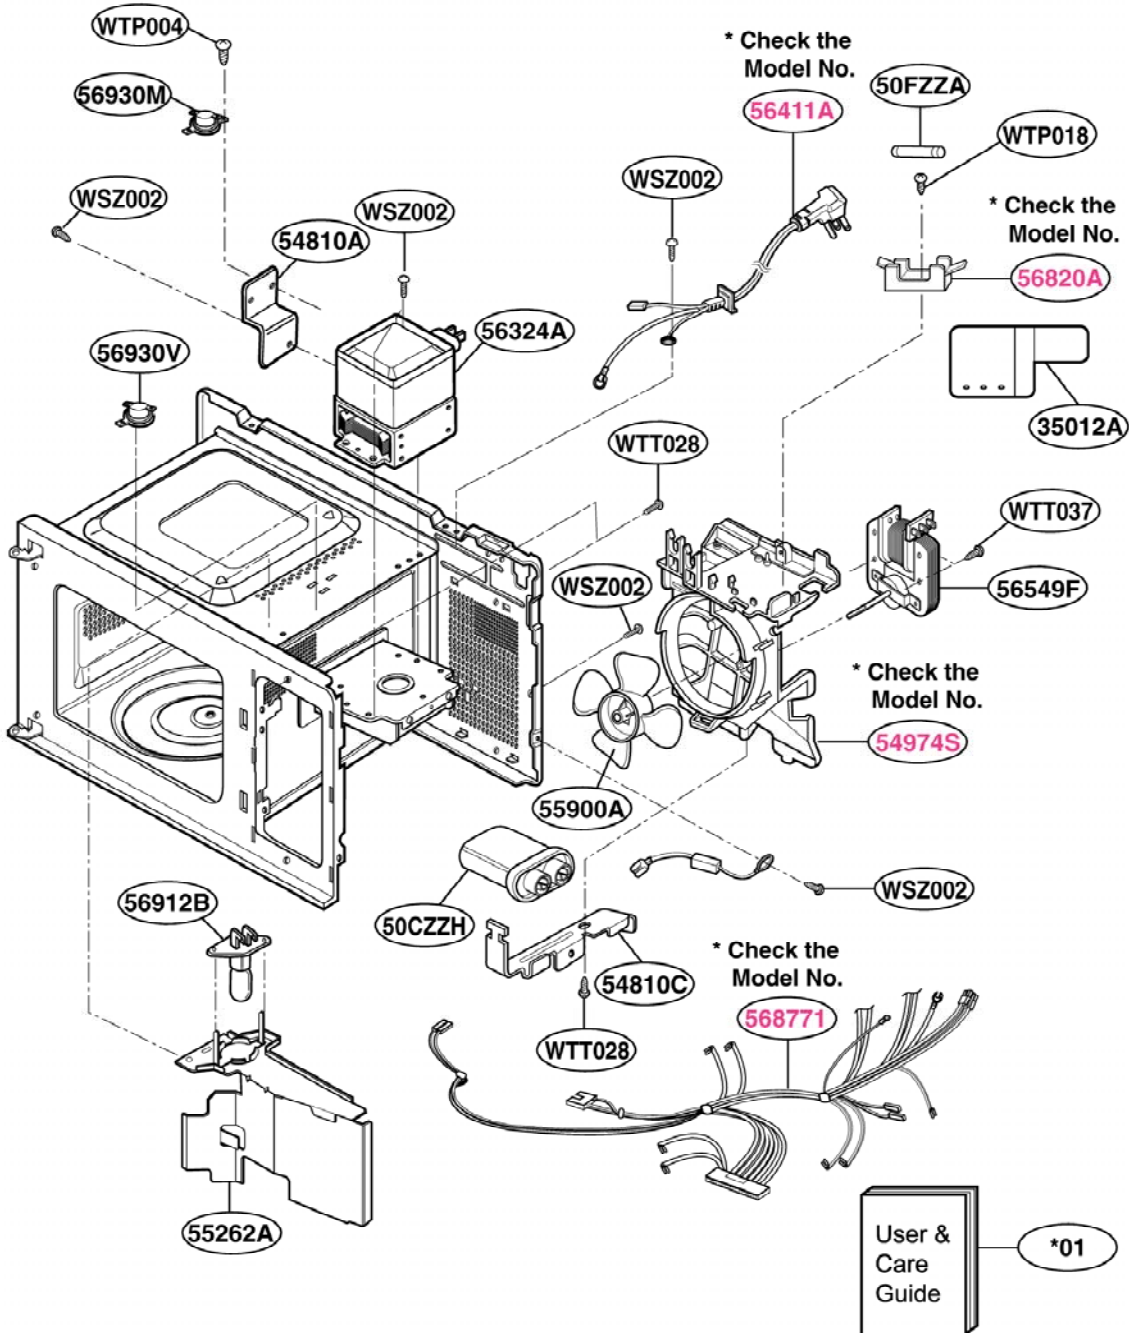

----- Manual continues below -----

EXPLODED VIEW

INTRODUCTION

JES638
JES735
JES738

P/NO: 3828W5S2191

DOOR PARTS

CONTROLLER PARTS

OVEN CAVITY PARTS

LATCH BOARD PARTS

INTERIOR PARTS (I)

Model: JES638WD 01
JES738WH 01
JES738BH 01
JES738PWJ 01
JES735WH 01

Check the rating label of **Model** and order SVC parts according to the **Model No.**

INTERIOR PARTS (II)

Model: JES638WD 02
JES738WH 02
JES738BH 02
JES738PWJ 02
JES735WH 02

Check the rating label of **Model** and order SVC parts according to the **Model No.**

BASE PLATE PARTS