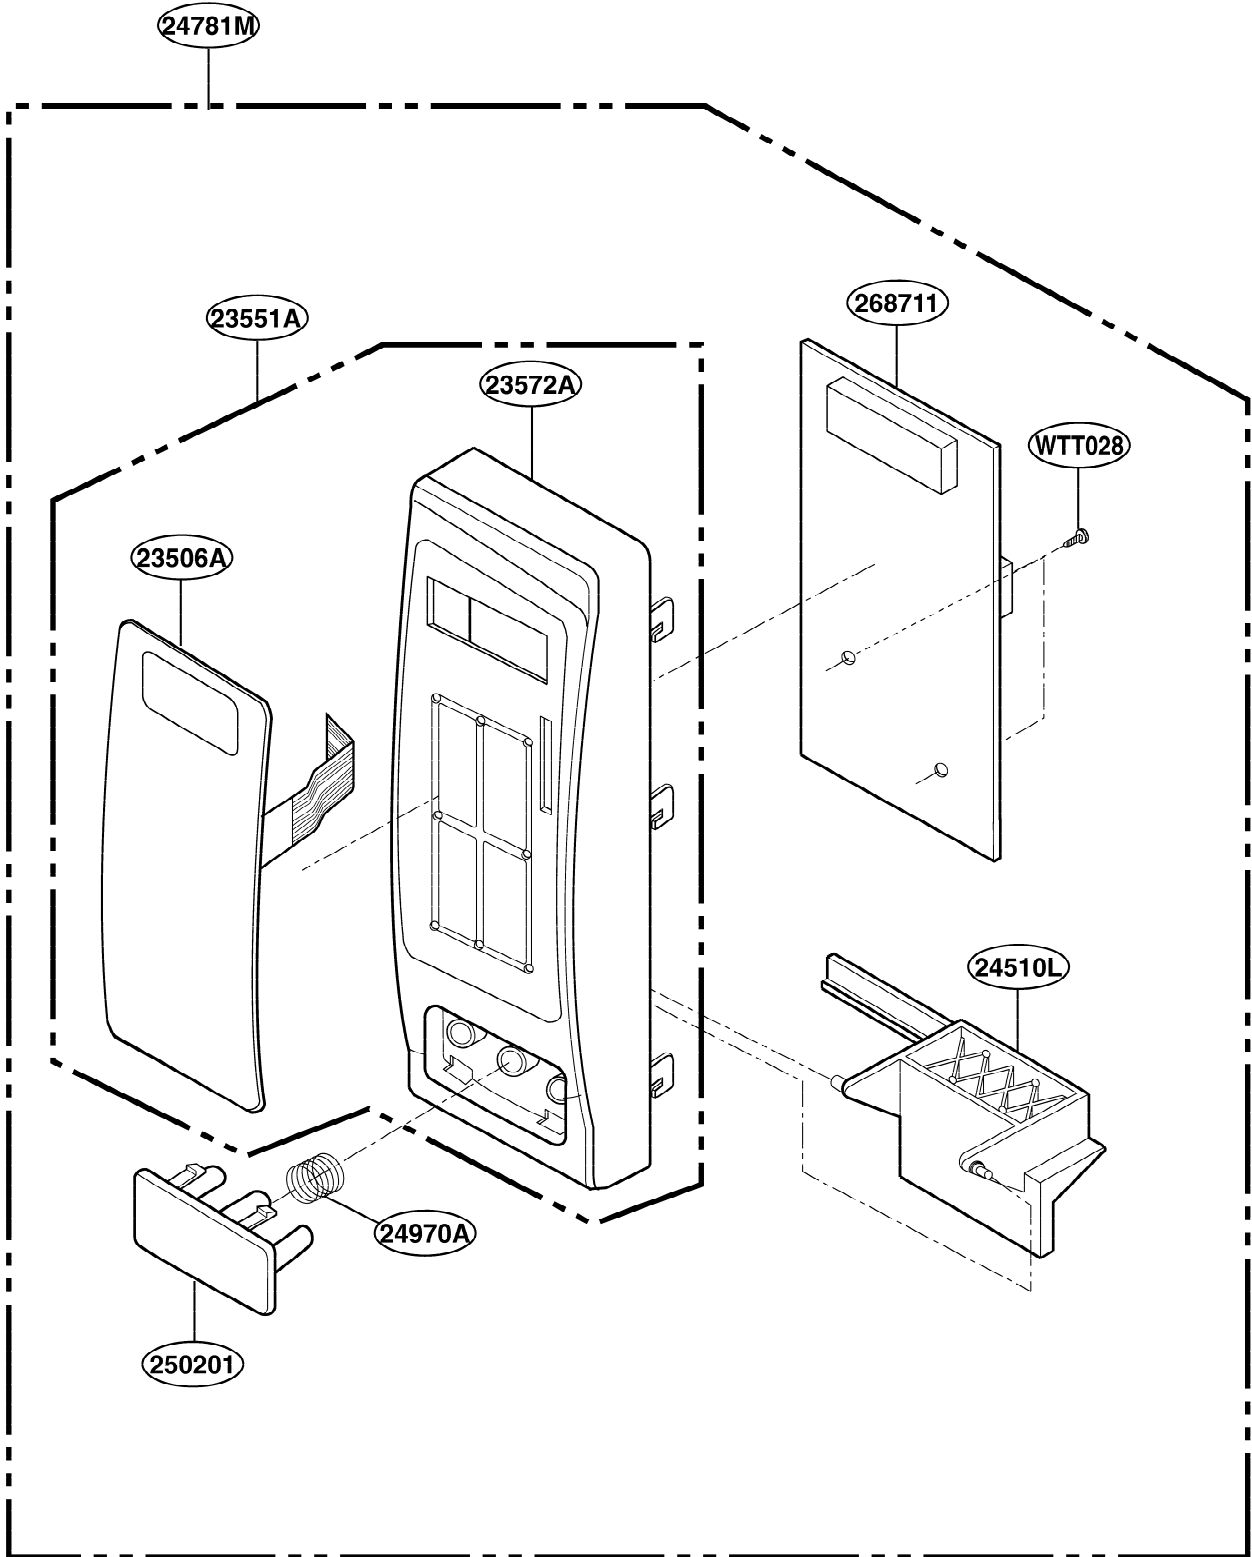

----- Manual continues below -----

EXPLODED VIEW

INTRODUCTION

JES638
JES735
JES738

P/NO: 3828W5S2191

DOOR PARTS

CONTROLLER PARTS

OVEN CAVITY PARTS

LATCH BOARD PARTS

INTERIOR PARTS (I)

Model: JES638WD 01
JES738WH 01
JES738BH 01
JES738PWJ 01
JES735WH 01

Check the rating label of **Model** and order SVC parts according to the **Model No.**

INTERIOR PARTS (II)