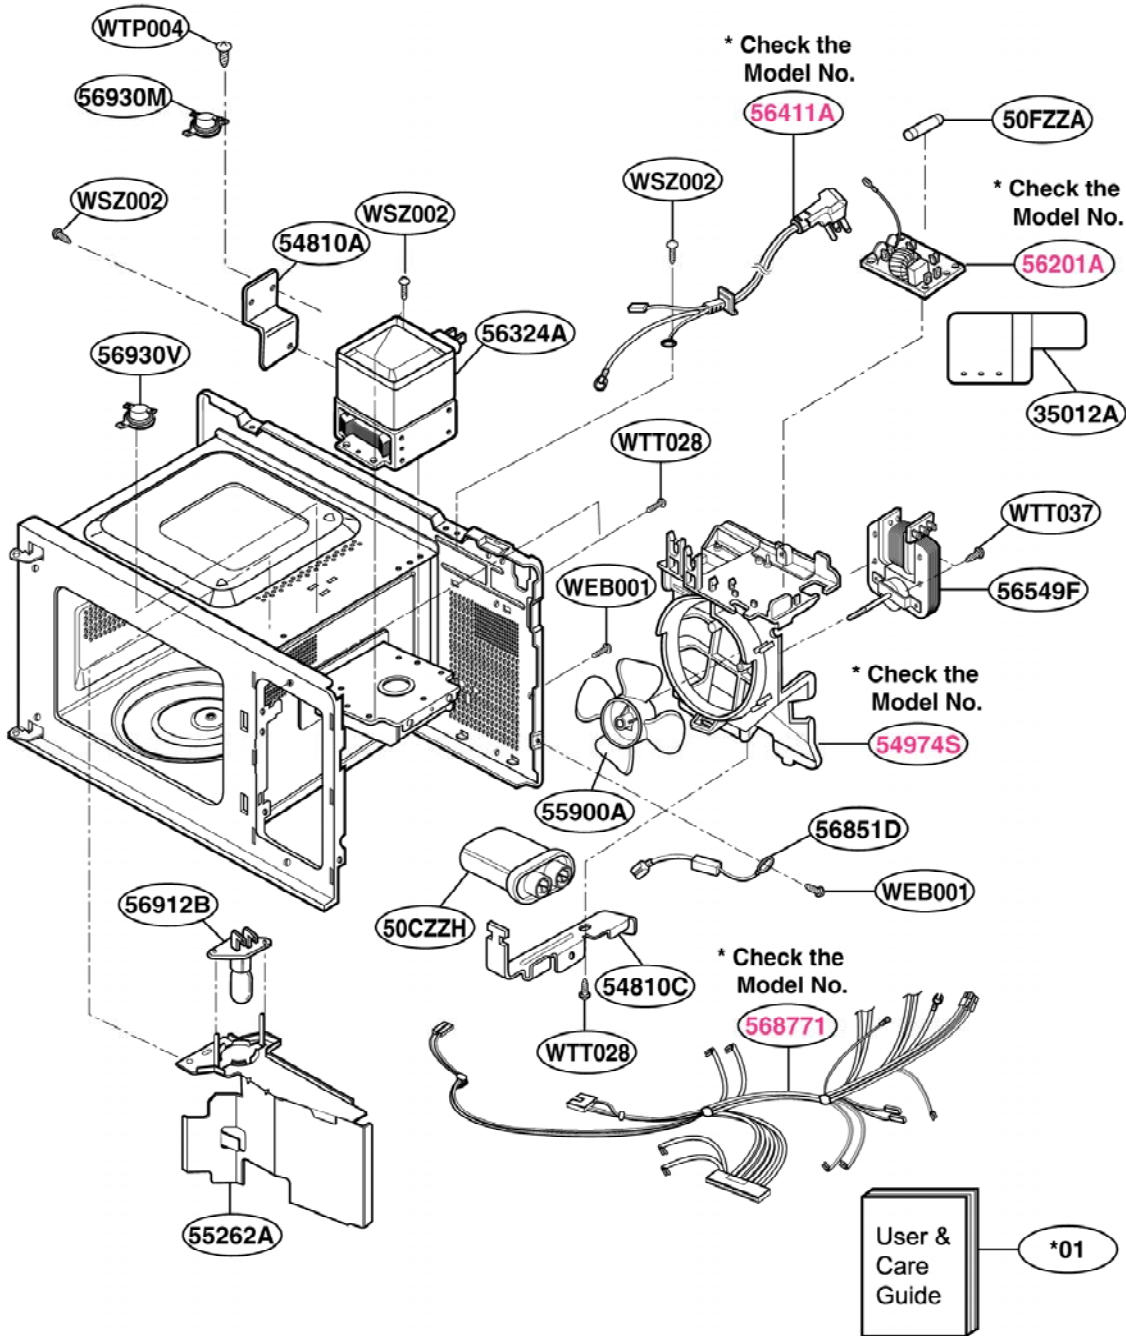

# OVEN CAVITY PARTS

# LATCH BOARD PARTS

# INTERIOR PARTS (I)

Model: JES638WD 01  
JES738WH 01  
JES738BH 01  
JES738PWJ 01  
JES735WH 01

Check the rating label of **Model** and order SVC parts according to the **Model No.**

# BASE PLATE PARTS