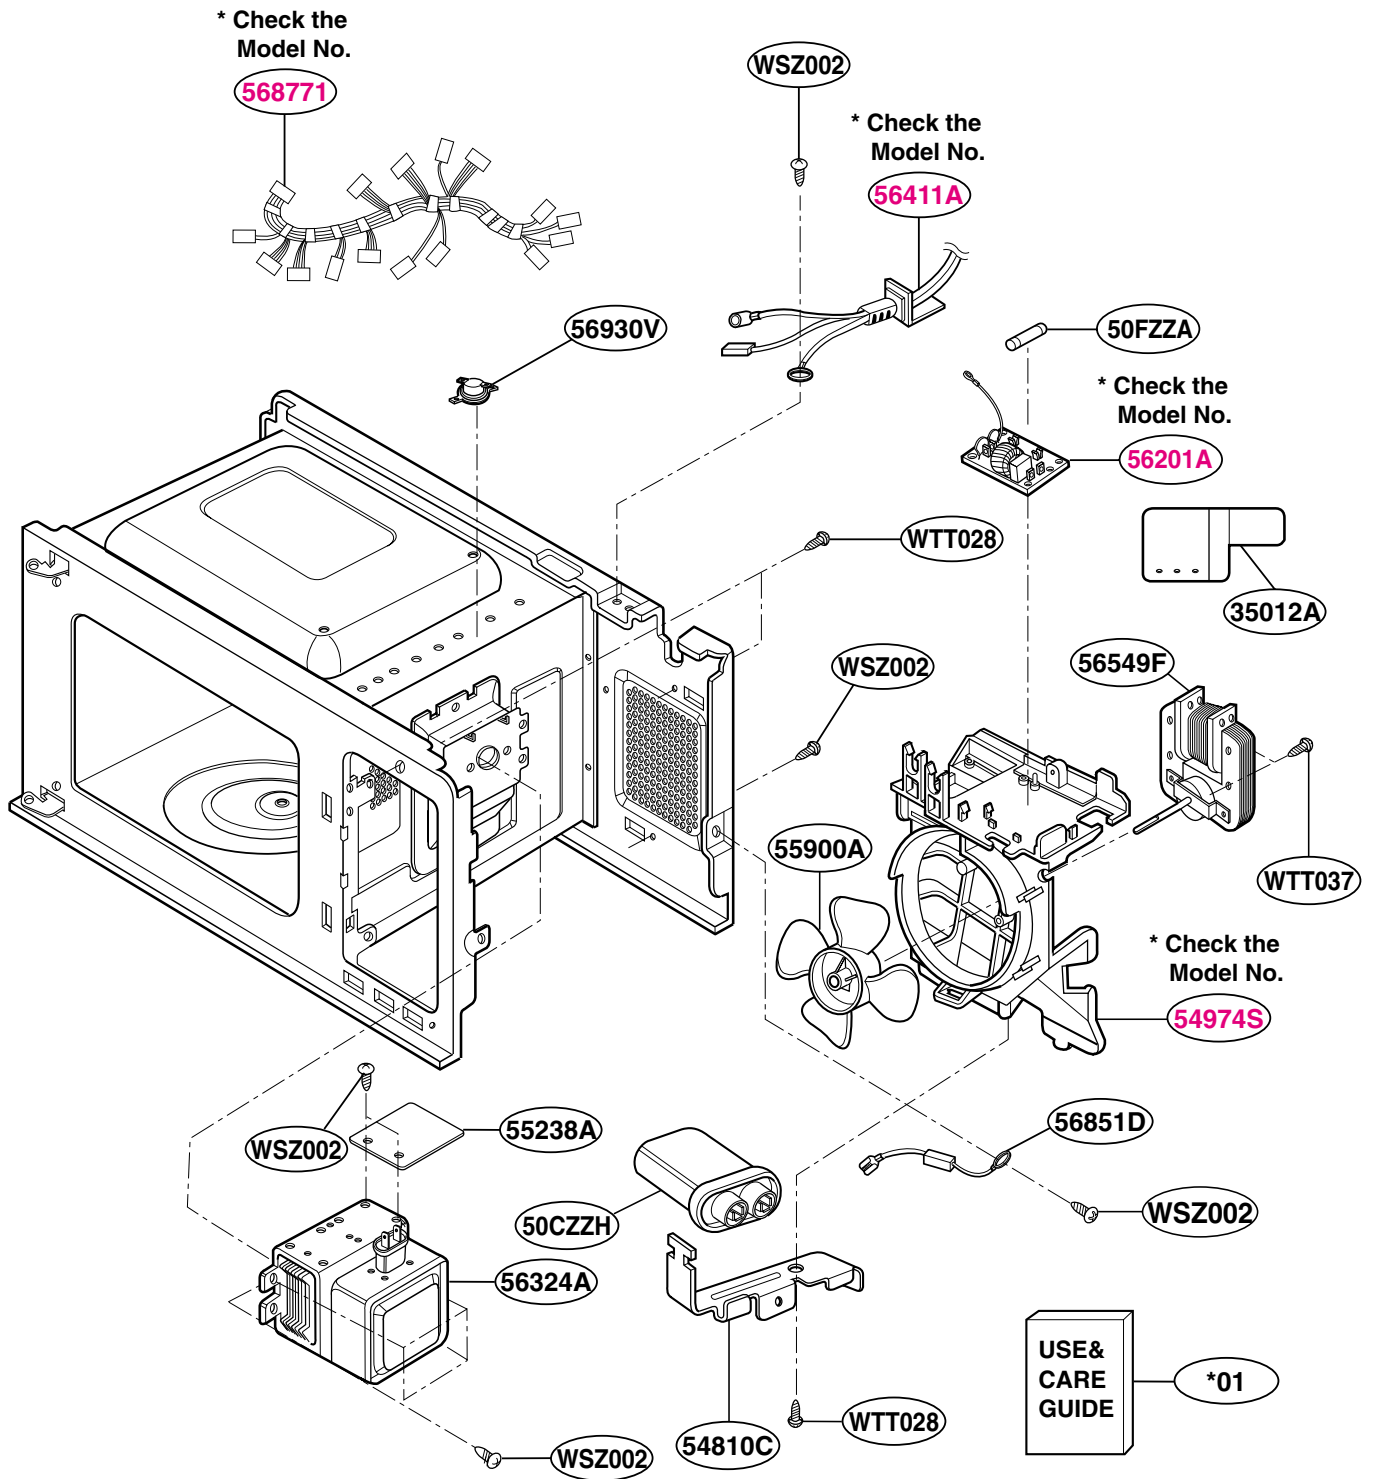

# OVEN CAVITY PARTS

# INTERIOR PARTS (I)

Model: JES735WJ 01  
JES735BJ 01  
JES739WJ 01

Check the rating label of **Model** and order SVC parts according to the **Model No.**

# BASE PLATE PARTS