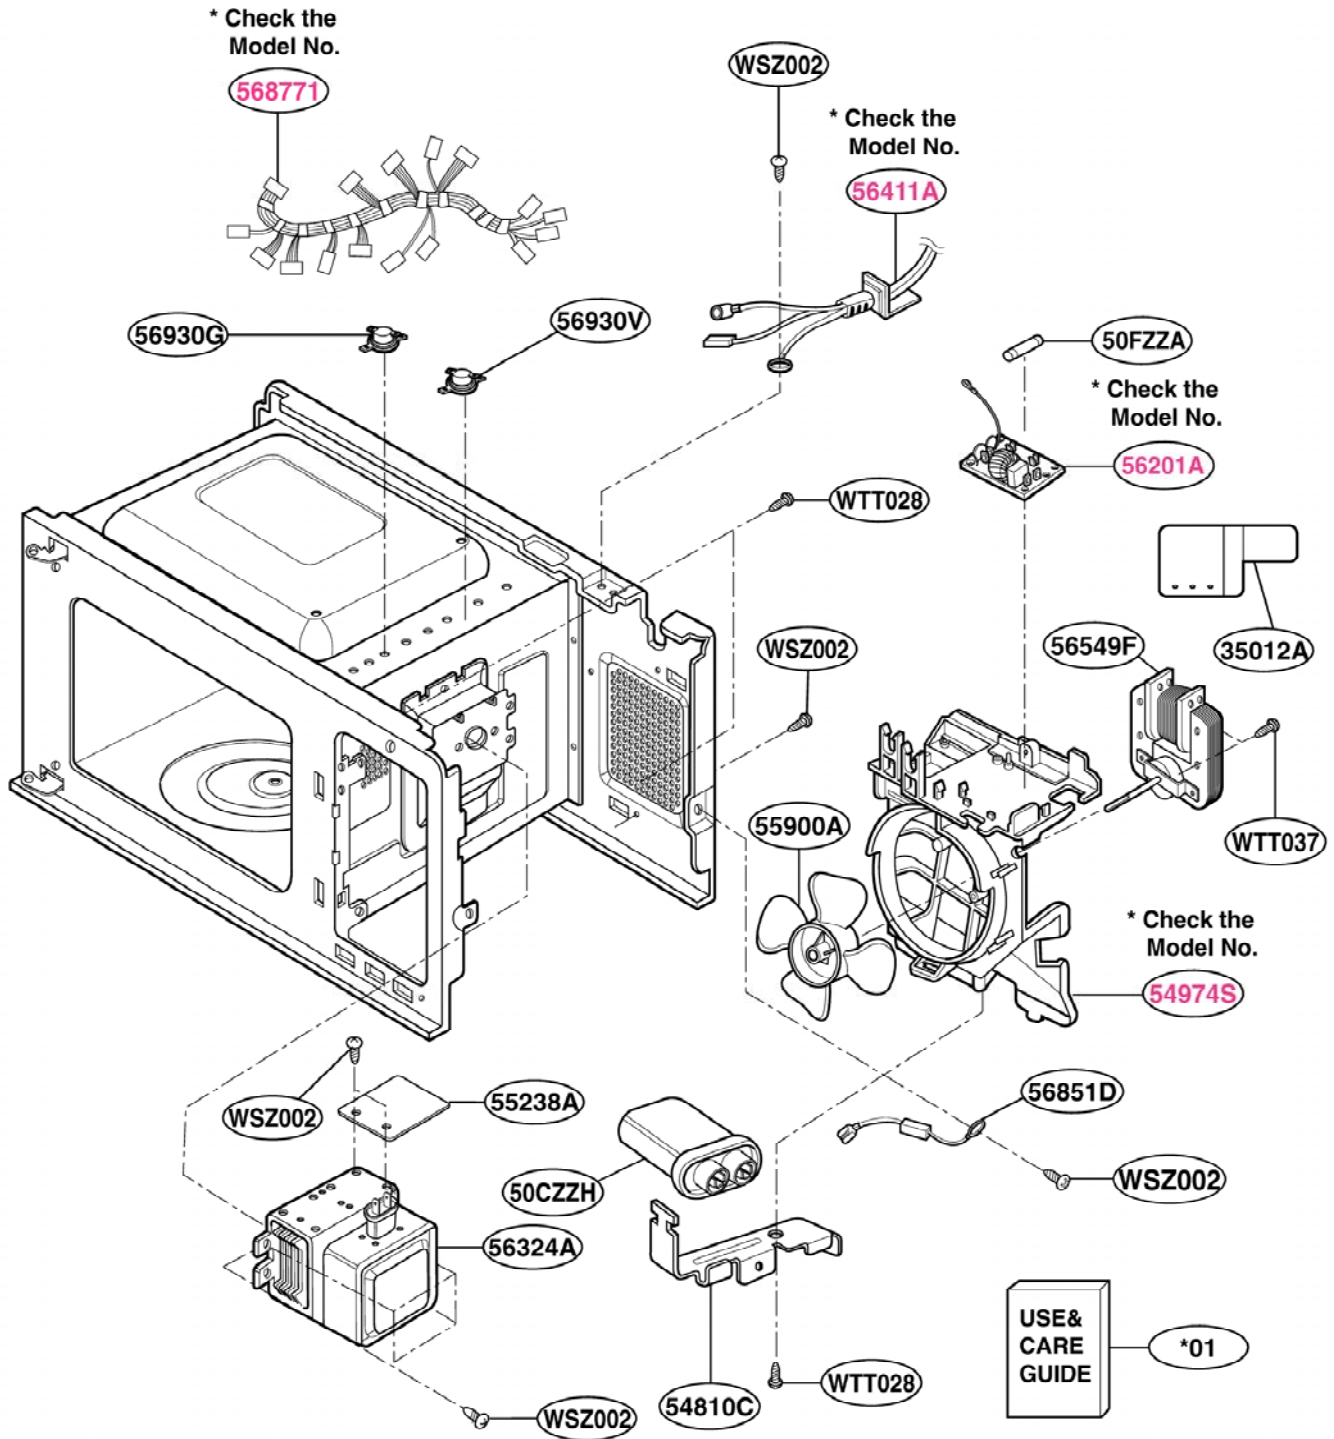

EXPLODED VIEW

INTRODUCTION

JES738

P/NO:3828W5S3558

DOOR PARTS

CONTROLLER PARTS

OVEN CAVITY PARTS

LATCH BOARD PARTS

INTERIOR PARTS (I)

Model: JES738WJ 01
JES738BK 01

Check the rating label of **Model** and order SVC parts according to the **Model No.**

INTERIOR PARTS (II)

Model: JES738WJ 02
JES738BK 02

Check the rating label of **Model** and order SVC parts according to the **Model No.**

BASE PLATE PARTS