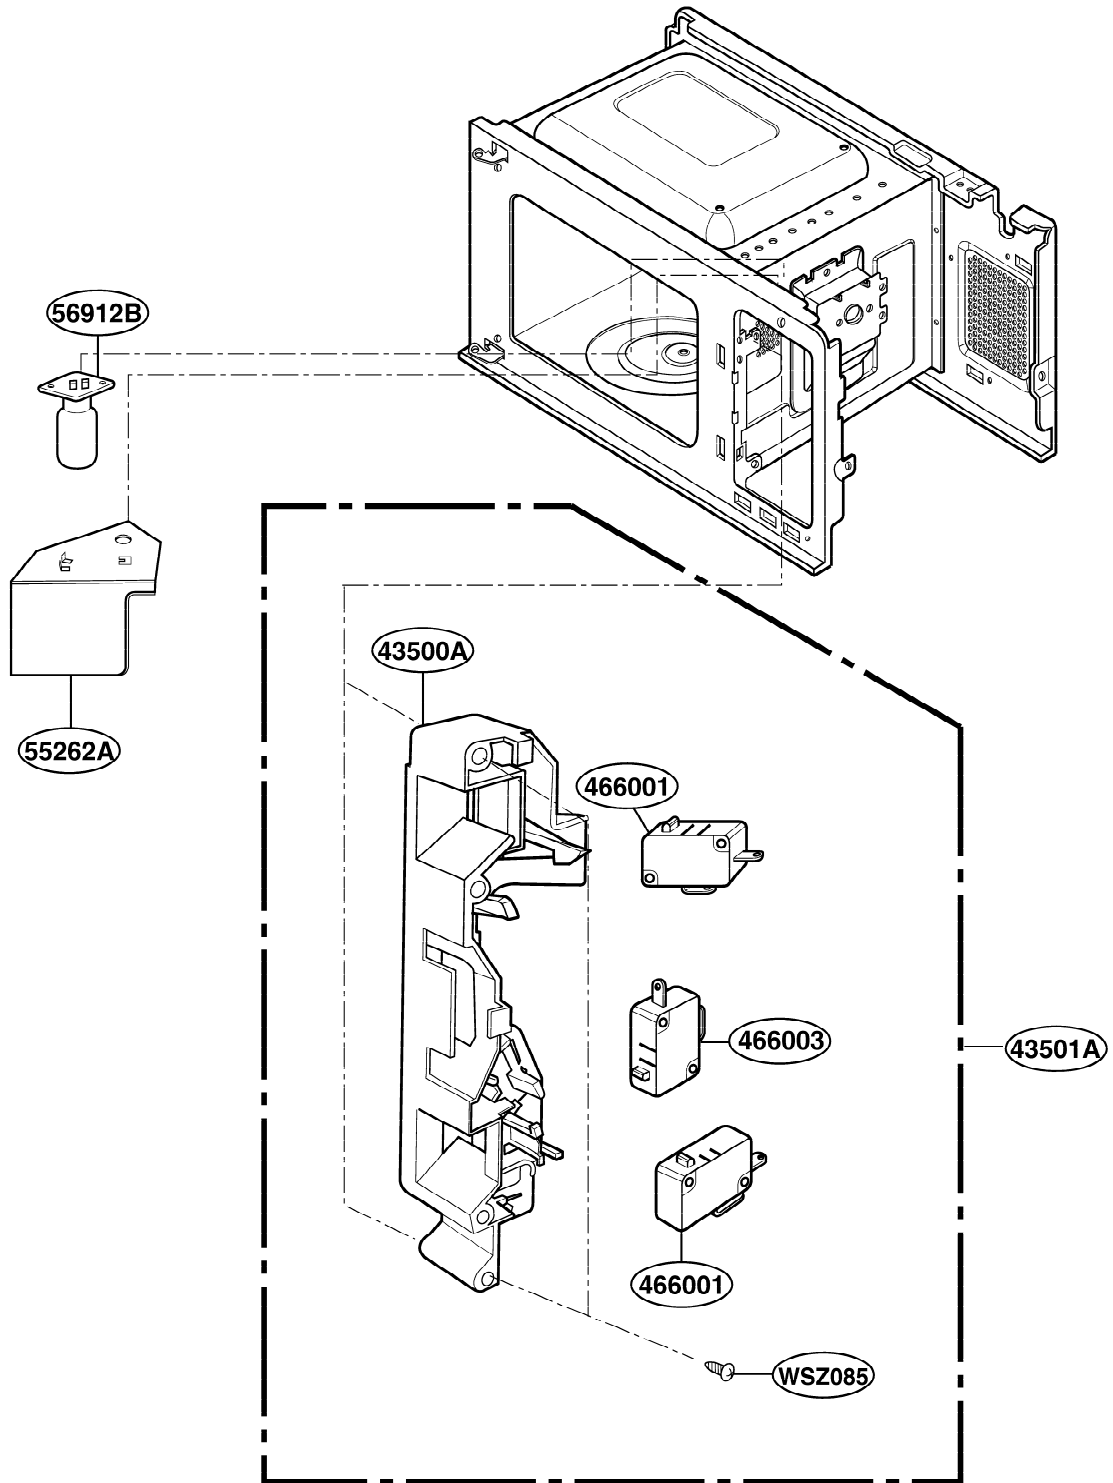

EXPLODED VIEW

INTRODUCTION

JES738

P/NO:3828W5S3558

DOOR PARTS

CONTROLLER PARTS

OVEN CAVITY PARTS

LATCH BOARD PARTS

INTERIOR PARTS (I)

Model: JES738WJ 01
JES738BK 01

Check the rating label of **Model** and order SVC parts according to the **Model No.**

INTERIOR PARTS (II)

Model: JES738WJ 02
JES738BK 02

Check the rating label of **Model** and order SVC parts according to the **Model No.**

BASE PLATE PARTS