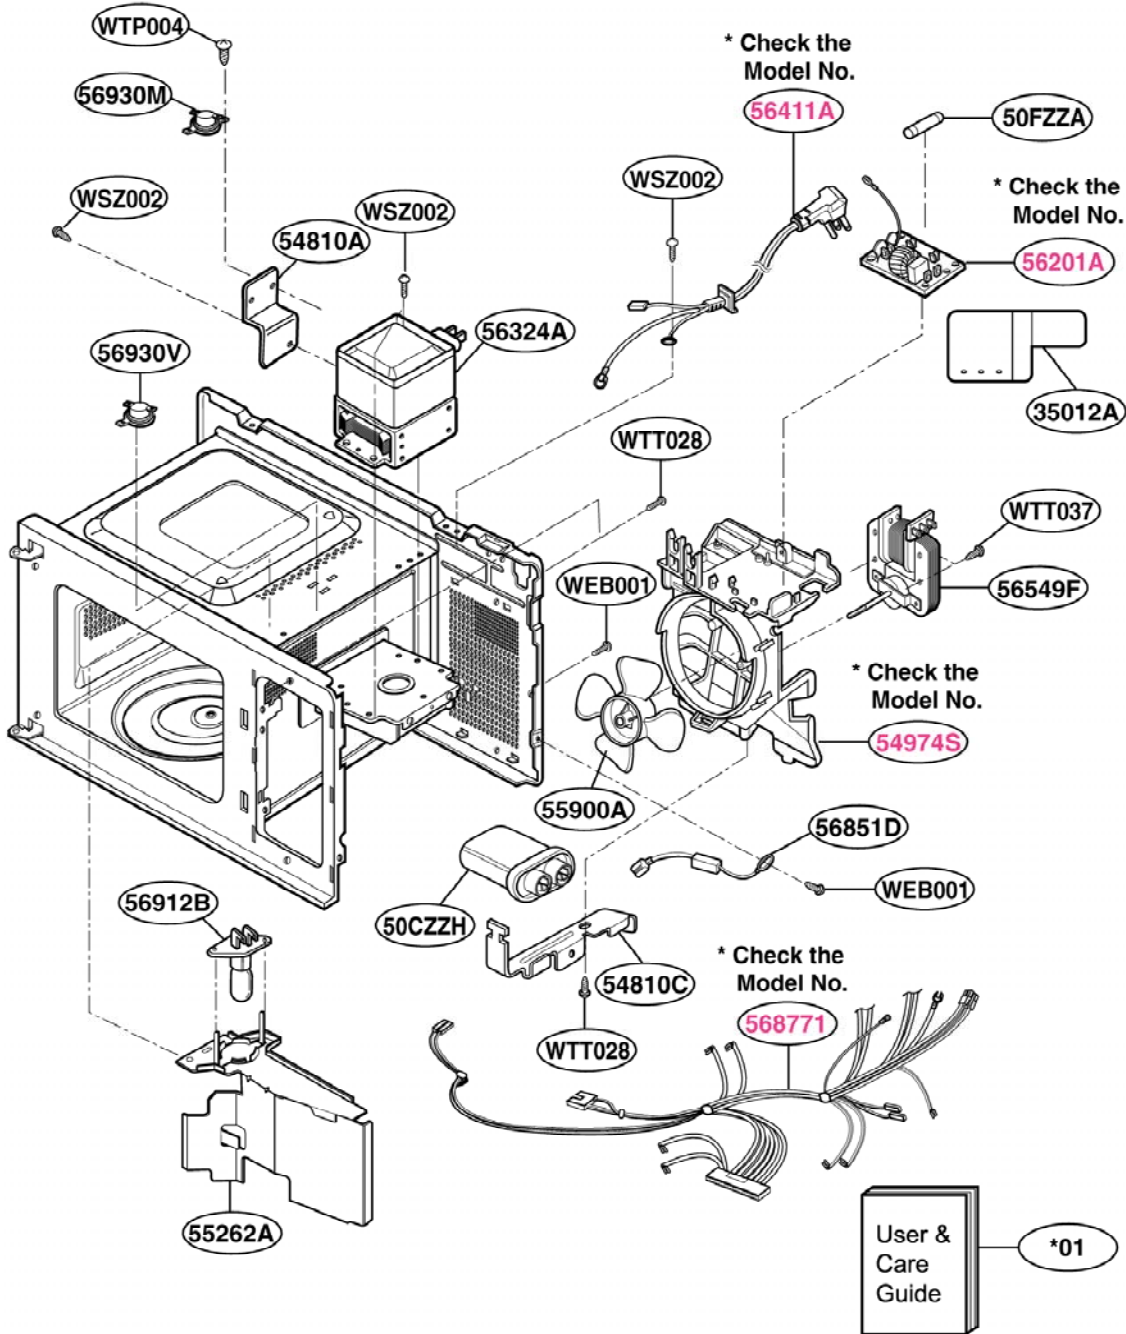

# OVEN CAVITY PARTS

# LATCH BOARD PARTS

# INTERIOR PARTS (I)

Model: JES638WD 01  
JES738WH 01  
JES738BH 01  
JES738PWJ 01  
JES735WH 01

Check the rating label of **Model** and order SVC parts according to the **Model No.**

# BASE PLATE PARTS