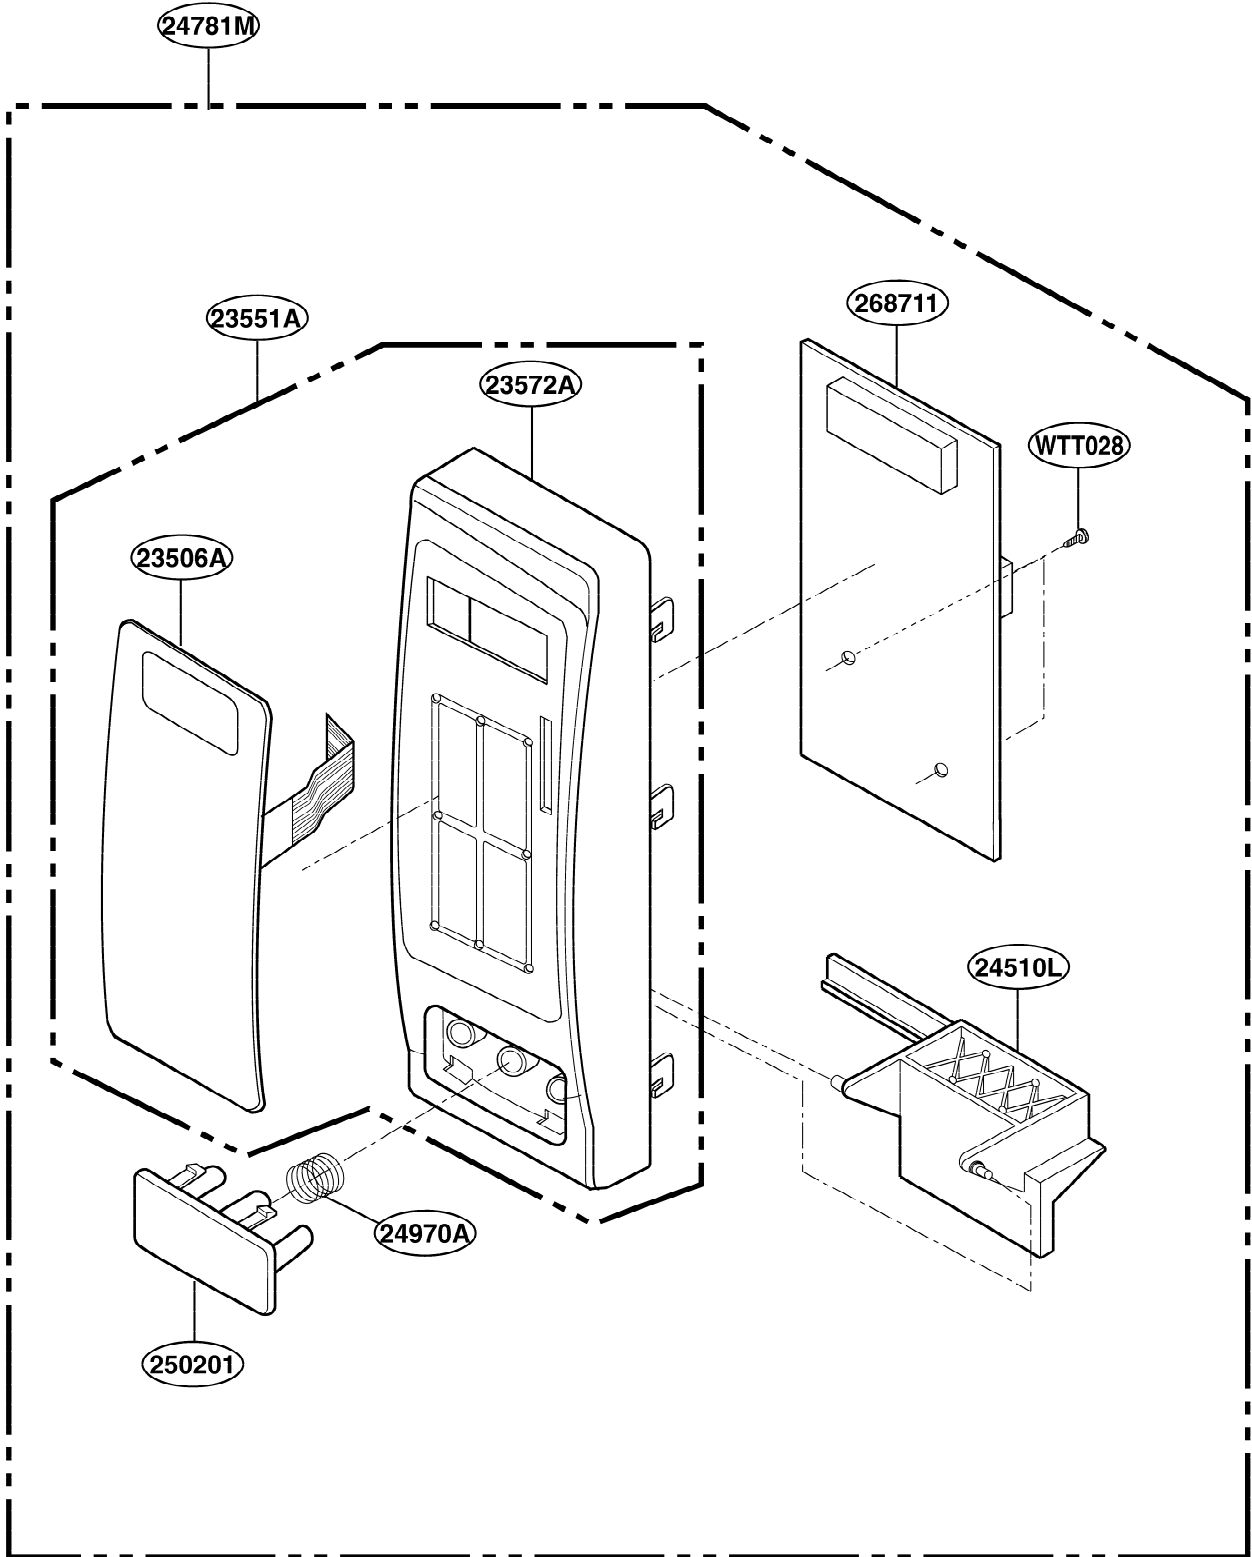

This Owner's Manual is provided and hosted by [Appliance Factory Parts](#).

GE JES738PWJ02 Owner's Manual

[Shop genuine replacement parts for GE JES738PWJ02](#)

DOOR PARTS

[Find Your GE Microwave Parts - Select From 3055 Models](#)

----- Manual continues below -----

EXPLODED VIEW

INTRODUCTION

JES638
JES735
JES738

P/NO: 3828W5S2191

DOOR PARTS

CONTROLLER PARTS

OVEN CAVITY PARTS

LATCH BOARD PARTS

INTERIOR PARTS (I)

Model: JES638WD 01
JES738WH 01
JES738BH 01
JES738PWJ 01
JES735WH 01

Check the rating label of **Model** and order SVC parts according to the **Model No.**

INTERIOR PARTS (II)