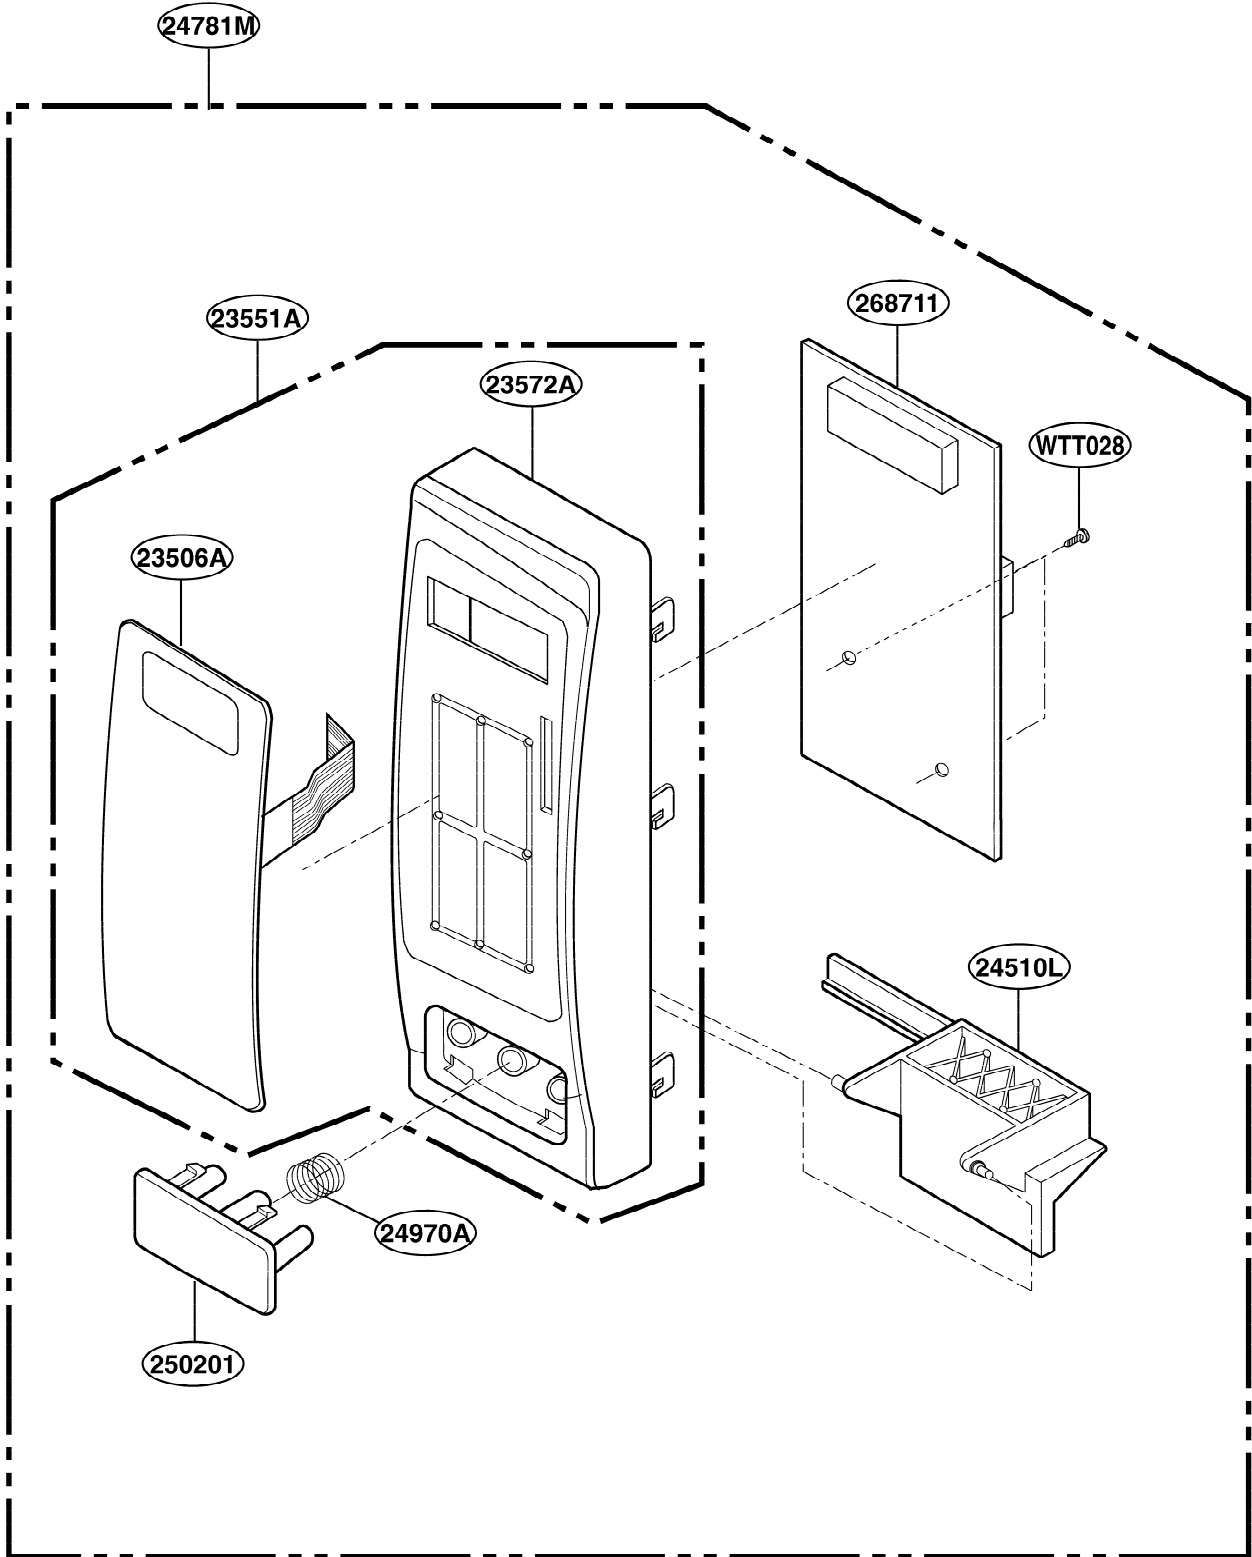

EXPLODED VIEW

INTRODUCTION

JES638
JES735
JES738

P/NO: 3828W5S2191

DOOR PARTS

CONTROLLER PARTS

OVEN CAVITY PARTS

LATCH BOARD PARTS

INTERIOR PARTS (I)

Model: JES638WD 01
JES738WH 01
JES738BH 01
JES738PWJ 01
JES735WH 01

Check the rating label of **Model** and order SVC parts according to the **Model No.**

INTERIOR PARTS (II)

Model: JES638WD 02
JES738WH 02
JES738BH 02
JES738PWJ 02
JES735WH 02

Check the rating label of **Model** and order SVC parts according to the **Model No.**

BASE PLATE PARTS