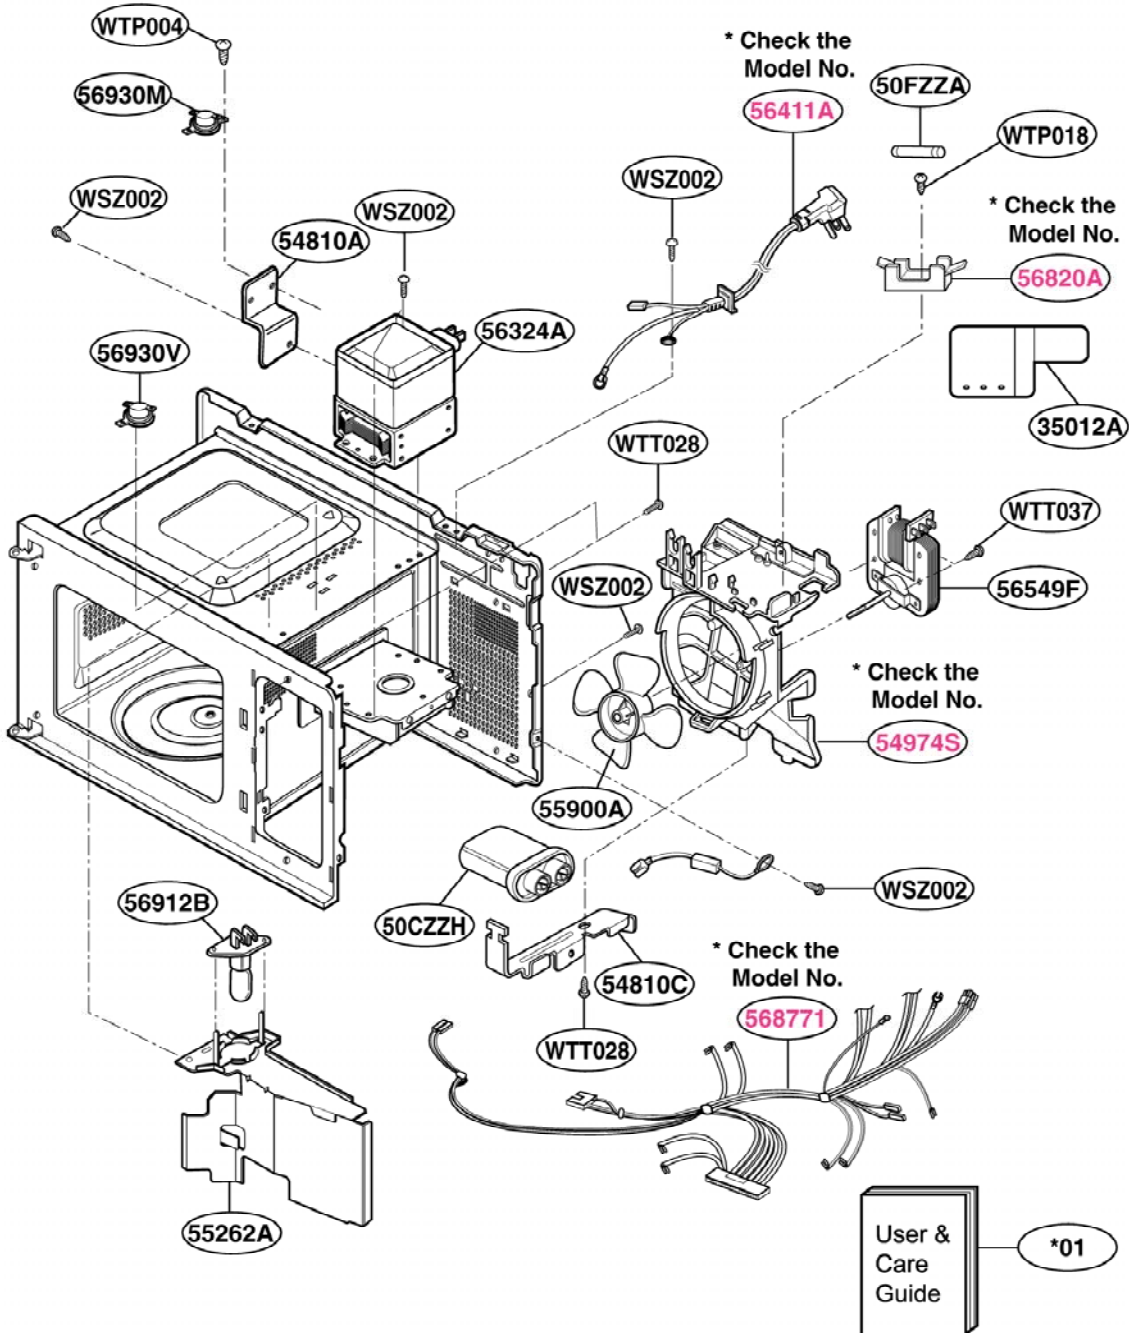

This Owner's Manual is provided and hosted by [Appliance Factory Parts](#).

GE JES738PWJ02 Owner's Manual

[Shop genuine replacement parts for GE JES738PWJ02](#)

DOOR PARTS

[Find Your GE Microwave Parts - Select From 3055 Models](#)

----- Manual continues below -----

EXPLODED VIEW

INTRODUCTION

JES638
JES735
JES738

P/NO: 3828W5S2191

DOOR PARTS

CONTROLLER PARTS

OVEN CAVITY PARTS

LATCH BOARD PARTS

INTERIOR PARTS (I)

Model: JES638WD 01
JES738WH 01
JES738BH 01
JES738PWJ 01
JES735WH 01

Check the rating label of **Model** and order SVC parts according to the **Model No.**

INTERIOR PARTS (II)

Model: JES638WD 02
JES738WH 02
JES738BH 02
JES738PWJ 02
JES735WH 02

Check the rating label of **Model** and order SVC parts according to the **Model No.**

BASE PLATE PARTS