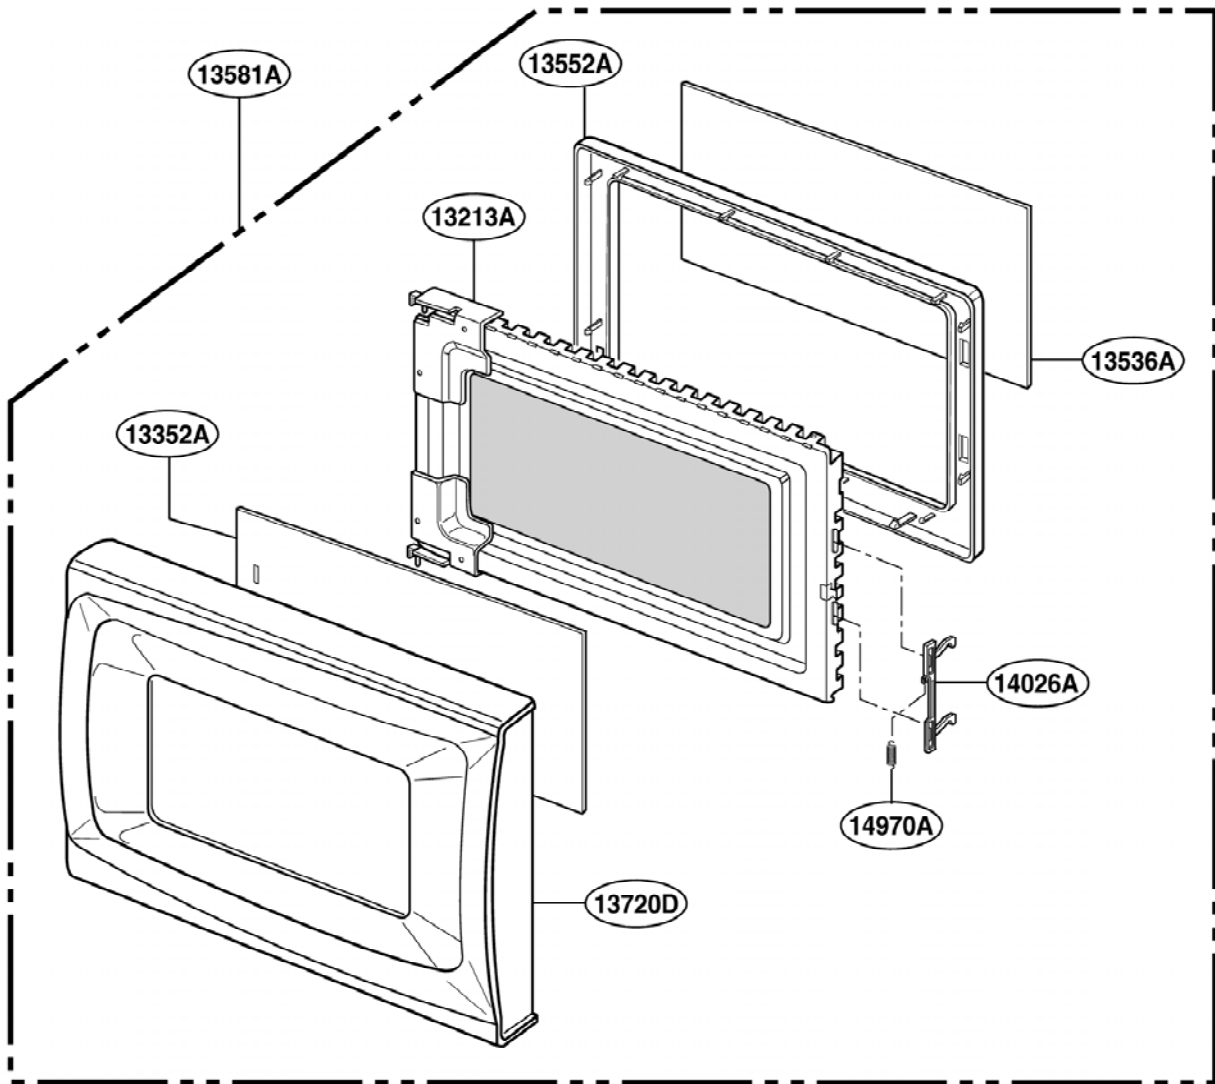

EXPLODED VIEW

INTRODUCTION

JES638
JES735
JES738

P/NO: 3828W5S2191

DOOR PARTS

CONTROLLER PARTS

OVEN CAVITY PARTS

LATCH BOARD PARTS

INTERIOR PARTS (I)

Model: JES638WD 01
JES738WH 01
JES738BH 01
JES738PWJ 01
JES735WH 01

Check the rating label of **Model** and order SVC parts according to the **Model No.**

INTERIOR PARTS (II)

Model: JES638WD 02
JES738WH 02
JES738BH 02
JES738PWJ 02
JES735WH 02

Check the rating label of **Model** and order SVC parts according to the **Model No.**

BASE PLATE PARTS