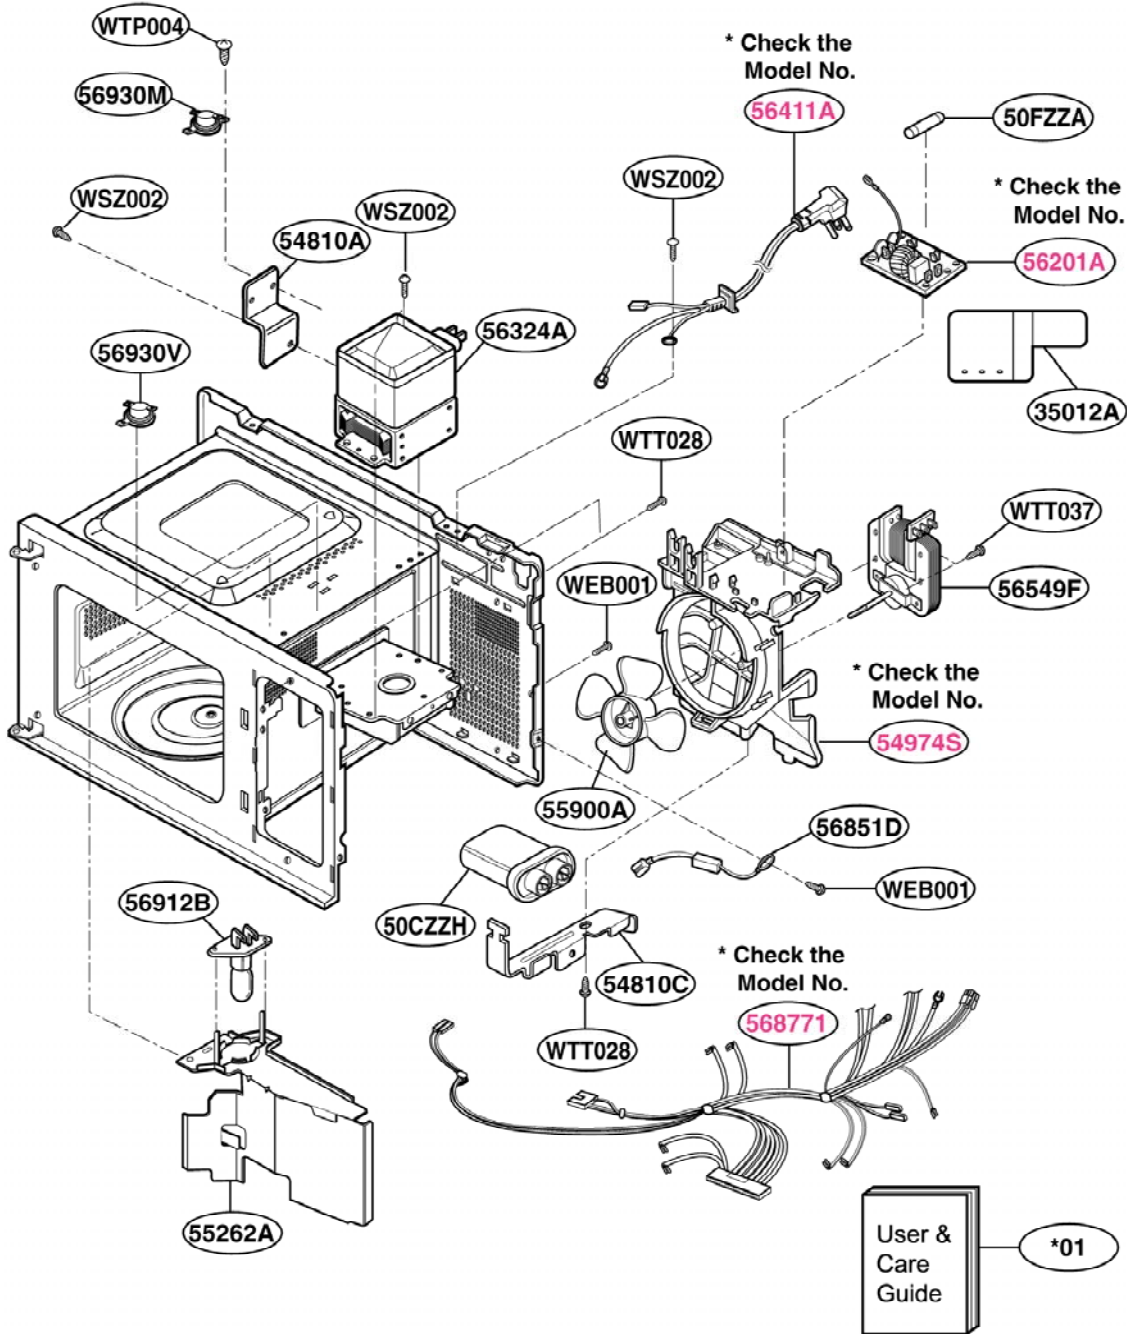

EXPLODED VIEW

INTRODUCTION

JES638
JES735
JES738

P/NO: 3828W5S2191

DOOR PARTS

CONTROLLER PARTS

OVEN CAVITY PARTS

LATCH BOARD PARTS

INTERIOR PARTS (I)

Model: JES638WD 01
JES738WH 01
JES738BH 01
JES738PWJ 01
JES735WH 01

Check the rating label of **Model** and order SVC parts according to the **Model No.**

INTERIOR PARTS (II)

Model: JES638WD 02
JES738WH 02
JES738BH 02
JES738PWJ 02
JES735WH 02

Check the rating label of **Model** and order SVC parts according to the **Model No.**

BASE PLATE PARTS