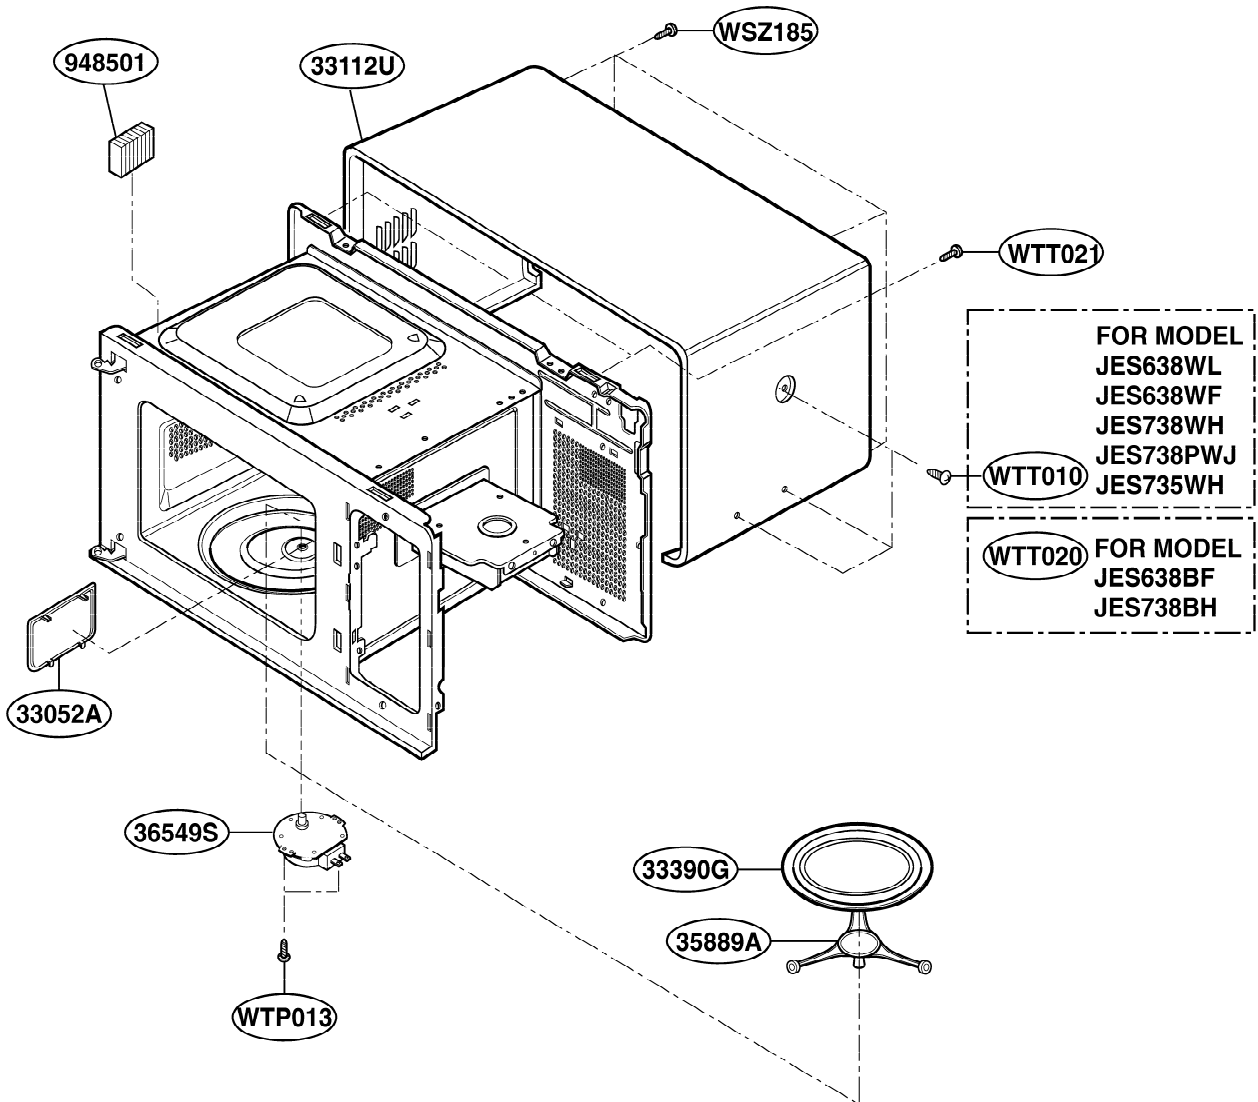

EXPLODED VIEW

INTRODUCTION

JES638
JES735
JES738

P/NO: 3828W5S2191

DOOR PARTS

CONTROLLER PARTS

OVEN CAVITY PARTS

LATCH BOARD PARTS

INTERIOR PARTS (I)

Model: JES638WD 01
JES738WH 01
JES738BH 01
JES738PWJ 01
JES735WH 01

Check the rating label of **Model** and order SVC parts according to the **Model No.**

INTERIOR PARTS (II)

Model: JES638WD 02
JES738WH 02
JES738BH 02
JES738PWJ 02
JES735WH 02

Check the rating label of **Model** and order SVC parts according to the **Model No.**

BASE PLATE PARTS