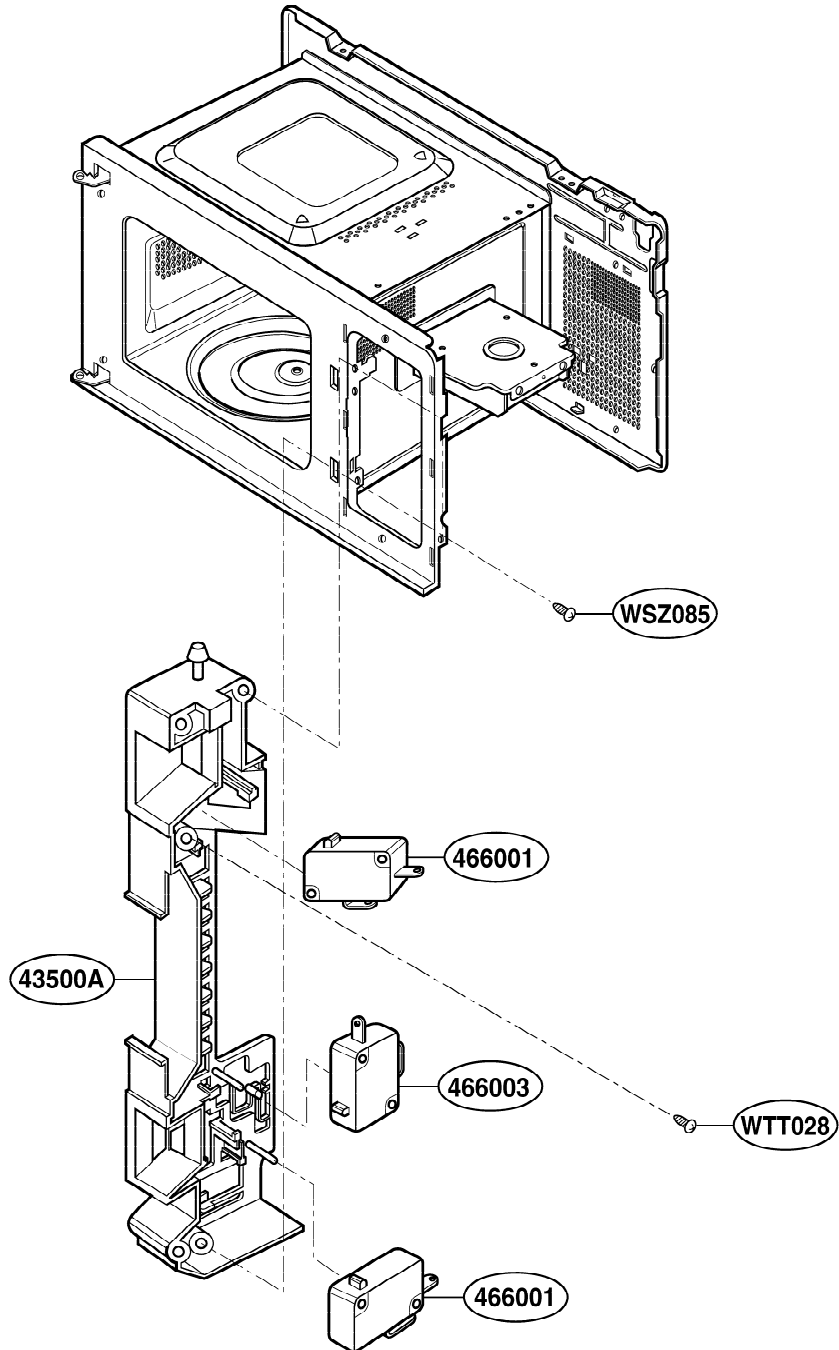

EXPLODED VIEW

INTRODUCTION

JES638
JES735
JES738

P/NO: 3828W5S2191

DOOR PARTS

CONTROLLER PARTS

OVEN CAVITY PARTS

LATCH BOARD PARTS

INTERIOR PARTS (I)

Model: JES638WD 01
JES738WH 01
JES738BH 01
JES738PWJ 01
JES735WH 01

Check the rating label of **Model** and order SVC parts according to the **Model No.**

INTERIOR PARTS (II)

Model: JES638WD 02
JES738WH 02
JES738BH 02
JES738PWJ 02
JES735WH 02

Check the rating label of **Model** and order SVC parts according to the **Model No.**

BASE PLATE PARTS