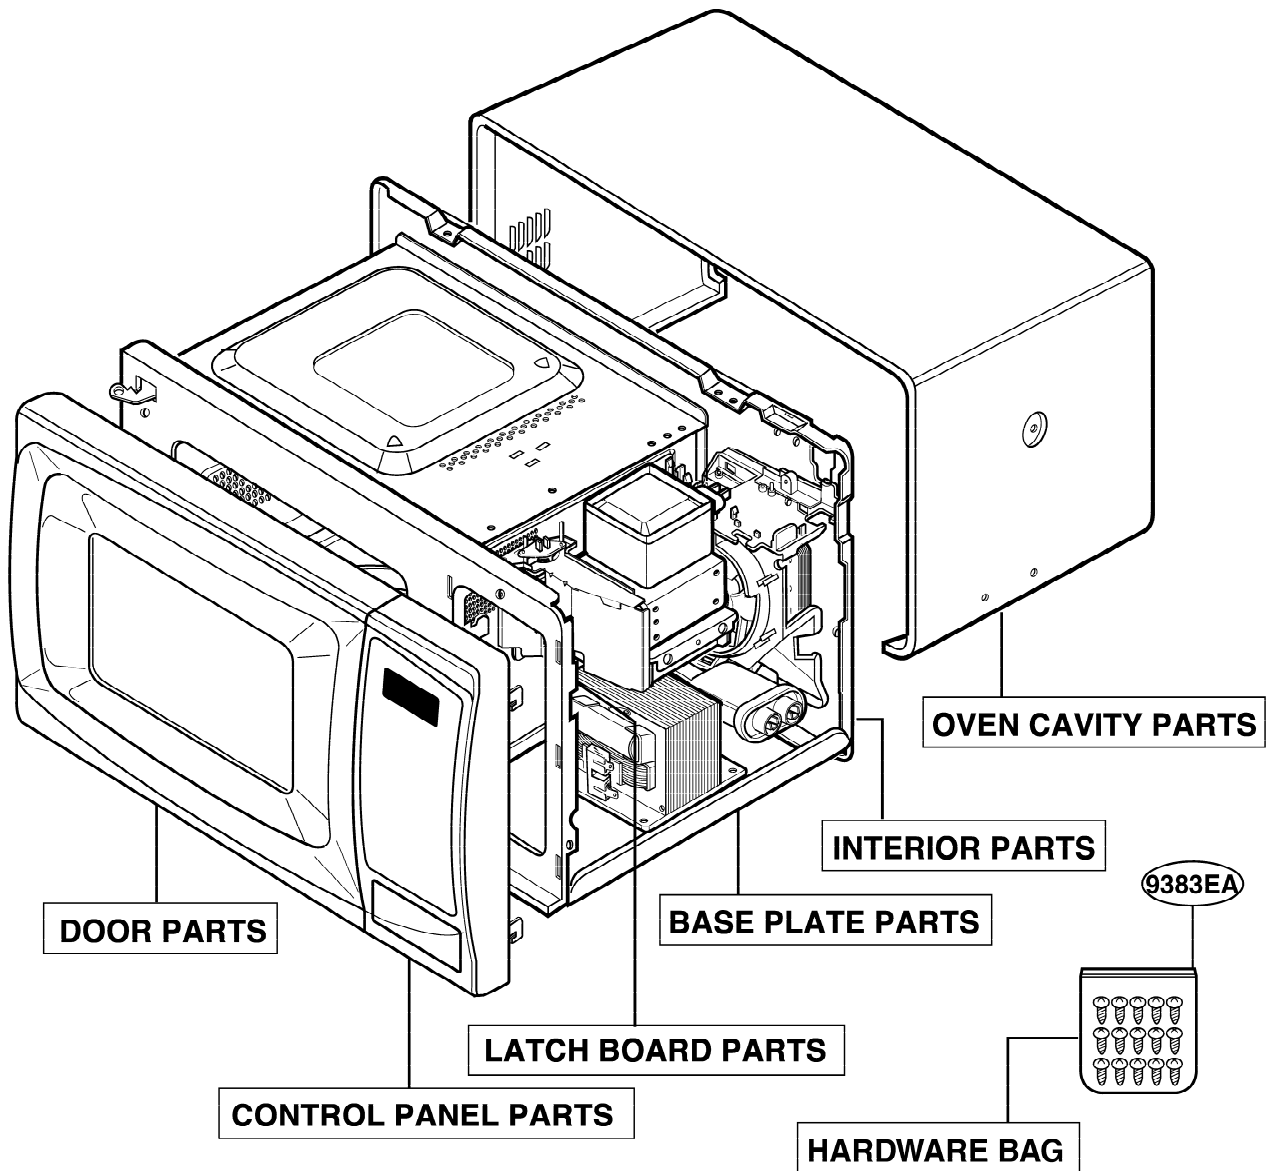

EXPLODED VIEW

INTRODUCTION

JES638
JES735
JES738

P/NO: 3828W5S2191

DOOR PARTS

CONTROLLER PARTS

OVEN CAVITY PARTS

LATCH BOARD PARTS

INTERIOR PARTS (I)

Model: JES638WD 01
JES738WH 01
JES738BH 01
JES738PWJ 01
JES735WH 01

Check the rating label of **Model** and order SVC parts according to the **Model No.**

INTERIOR PARTS (II)

Model: JES638WD 02
JES738WH 02
JES738BH 02
JES738PWJ 02
JES735WH 02

Check the rating label of **Model** and order SVC parts according to the **Model No.**

BASE PLATE PARTS