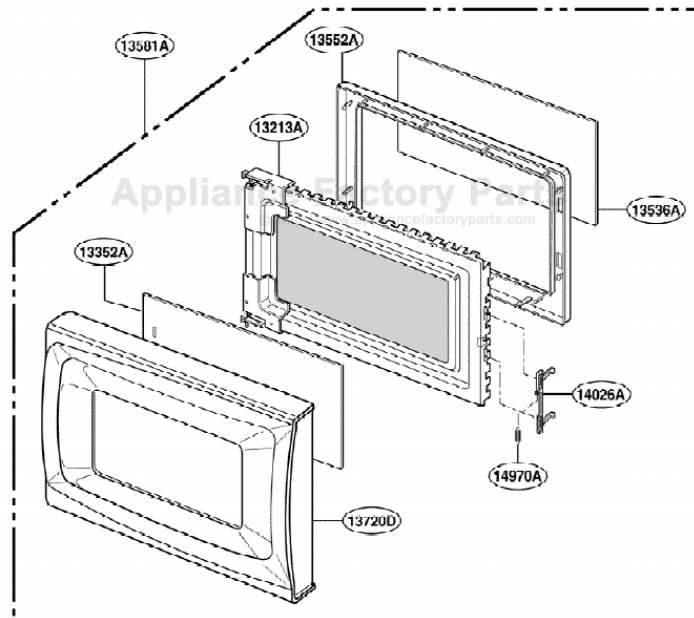

This Owner's Manual is provided and hosted by [Appliance Factory Parts](#).

GE JES738PWJ02 Owner's Manual

[Shop genuine replacement parts for GE JES738PWJ02](#)

DOOR PARTS

[Find Your GE Microwave Parts - Select From 3055 Models](#)

----- Manual continues below -----

EXPLODED VIEW

INTRODUCTION

JES638
JES735
JES738

P/NO: 3828W5S2191

DOOR PARTS

CONTROLLER PARTS

OVEN CAVITY PARTS

LATCH BOARD PARTS

INTERIOR PARTS (I)

Model: JES638WD 01
JES738WH 01
JES738BH 01
JES738PWJ 01
JES735WH 01

Check the rating label of **Model** and order SVC parts according to the **Model No.**

INTERIOR PARTS (II)