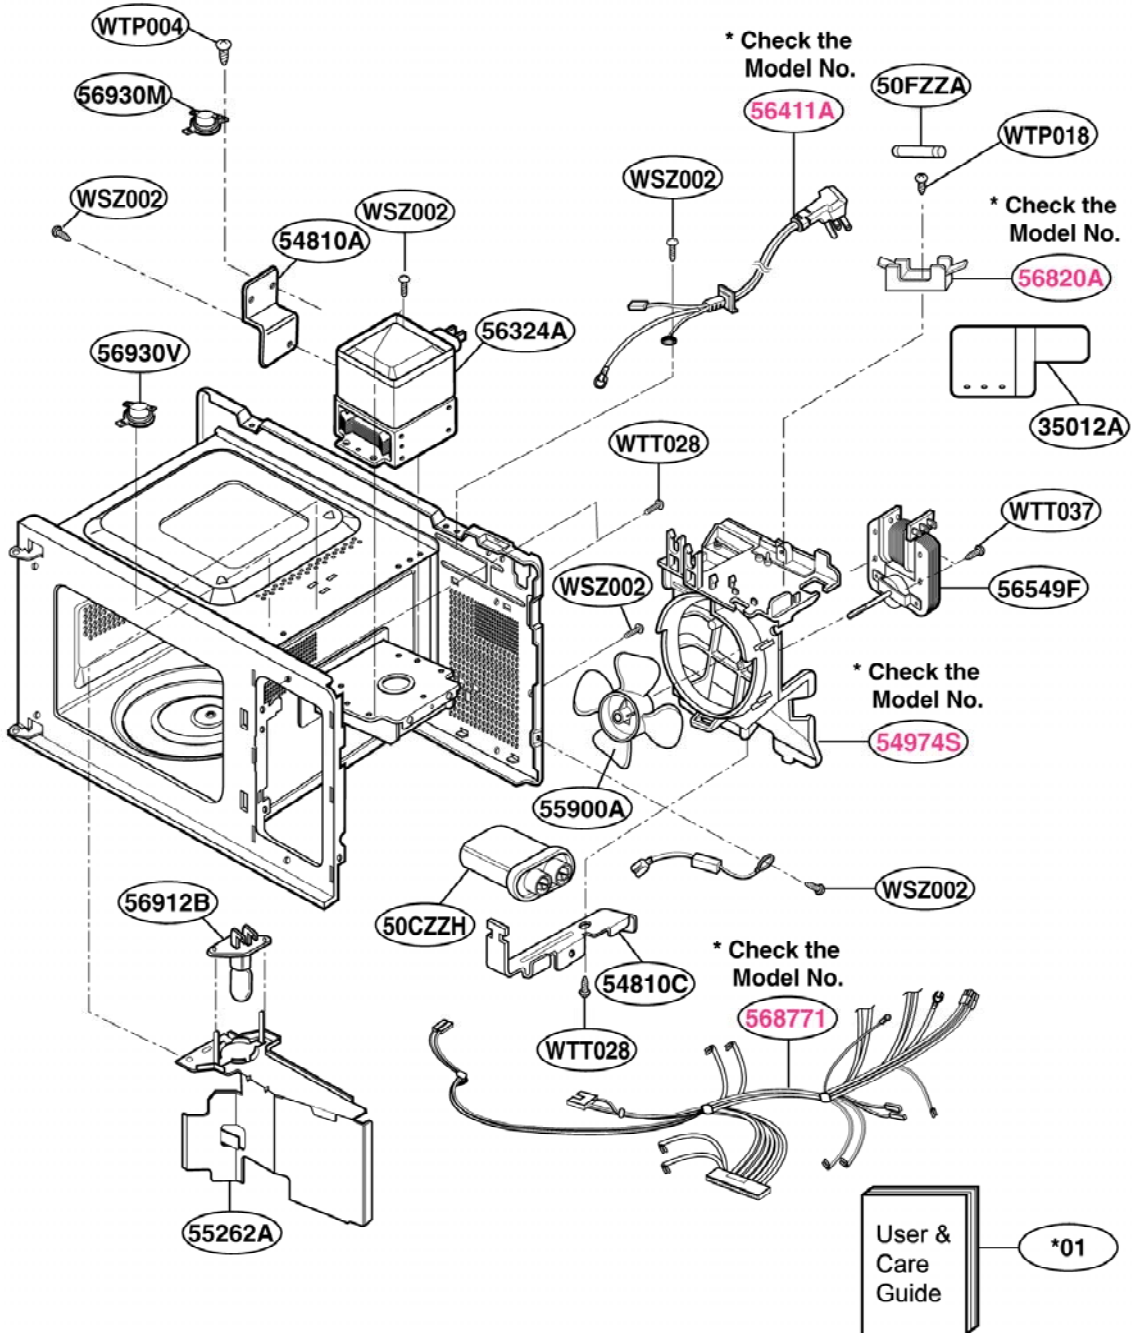

EXPLODED VIEW

INTRODUCTION

JES638
JES735
JES738

P/NO: 3828W5S2191

DOOR PARTS

CONTROLLER PARTS

OVEN CAVITY PARTS

LATCH BOARD PARTS

INTERIOR PARTS (I)

Model: JES638WD 01
JES738WH 01
JES738BH 01
JES738PWJ 01
JES735WH 01

Check the rating label of **Model** and order SVC parts according to the **Model No.**

INTERIOR PARTS (II)

Model: JES638WD 02
JES738WH 02
JES738BH 02
JES738PWJ 02
JES735WH 02

Check the rating label of **Model** and order SVC parts according to the **Model No.**

BASE PLATE PARTS