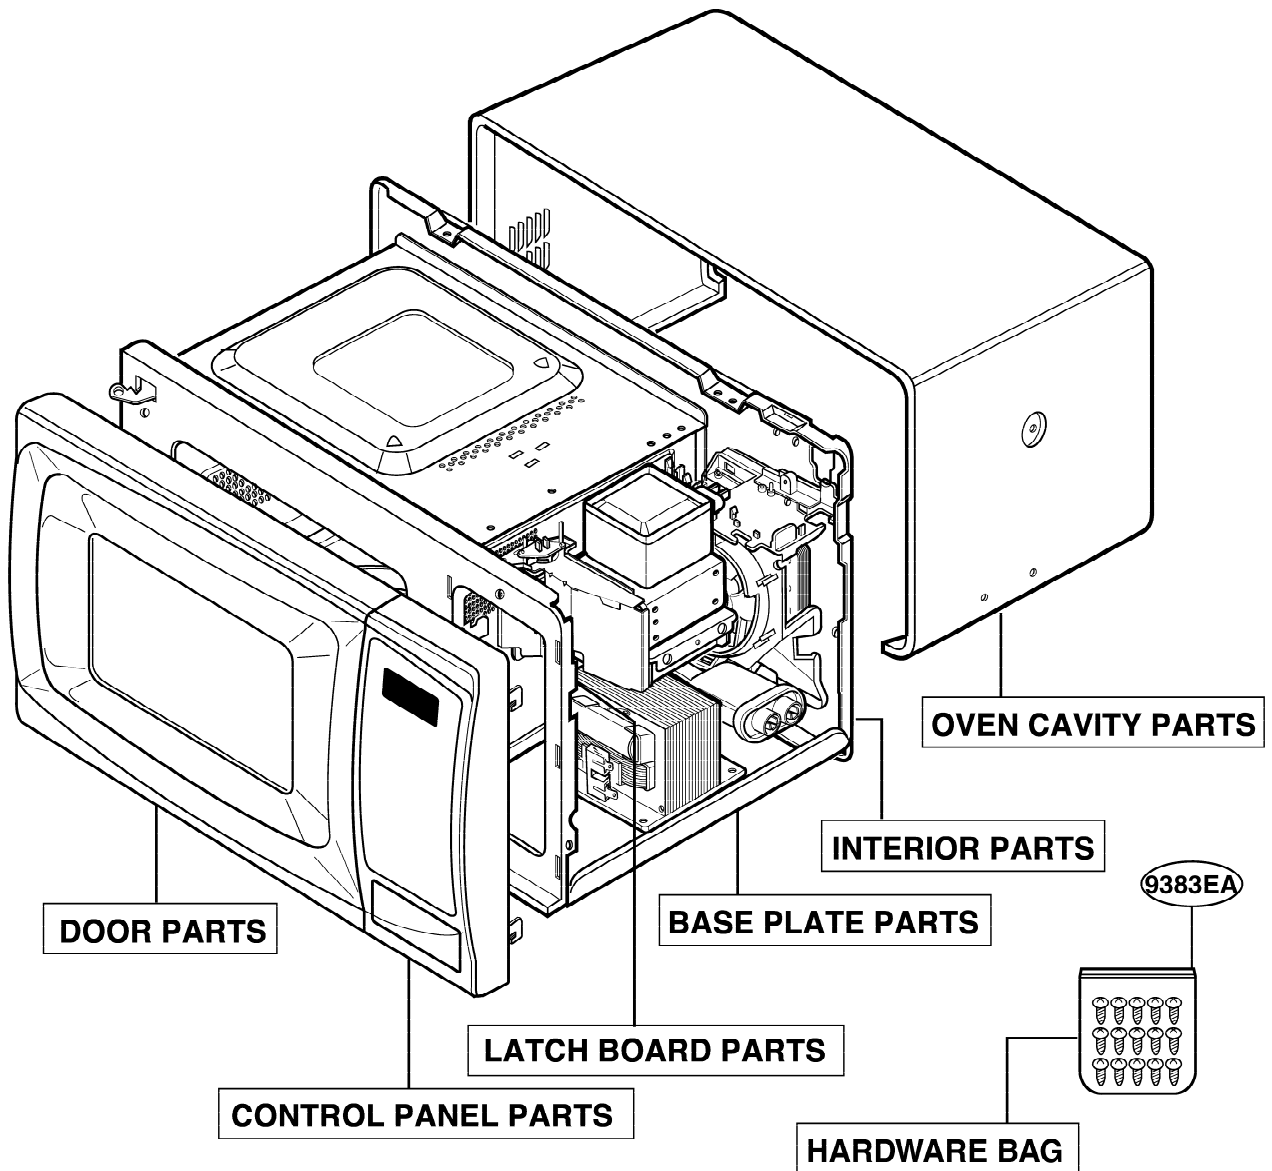

This Owner's Manual is provided and hosted by [Appliance Factory Parts](#).

GE JES738PWJ02 Owner's Manual

[Shop genuine replacement parts for GE JES738PWJ02](#)

DOOR PARTS

[Find Your GE Microwave Parts - Select From 3055 Models](#)

----- Manual continues below -----

EXPLODED VIEW

INTRODUCTION

JES638
JES735
JES738

P/NO: 3828W5S2191

DOOR PARTS

CONTROLLER PARTS

OVEN CAVITY PARTS

LATCH BOARD PARTS

INTERIOR PARTS (I)

Model: JES638WD 01
JES738WH 01
JES738BH 01
JES738PWJ 01
JES735WH 01

Check the rating label of **Model** and order SVC parts according to the **Model No.**

INTERIOR PARTS (II)