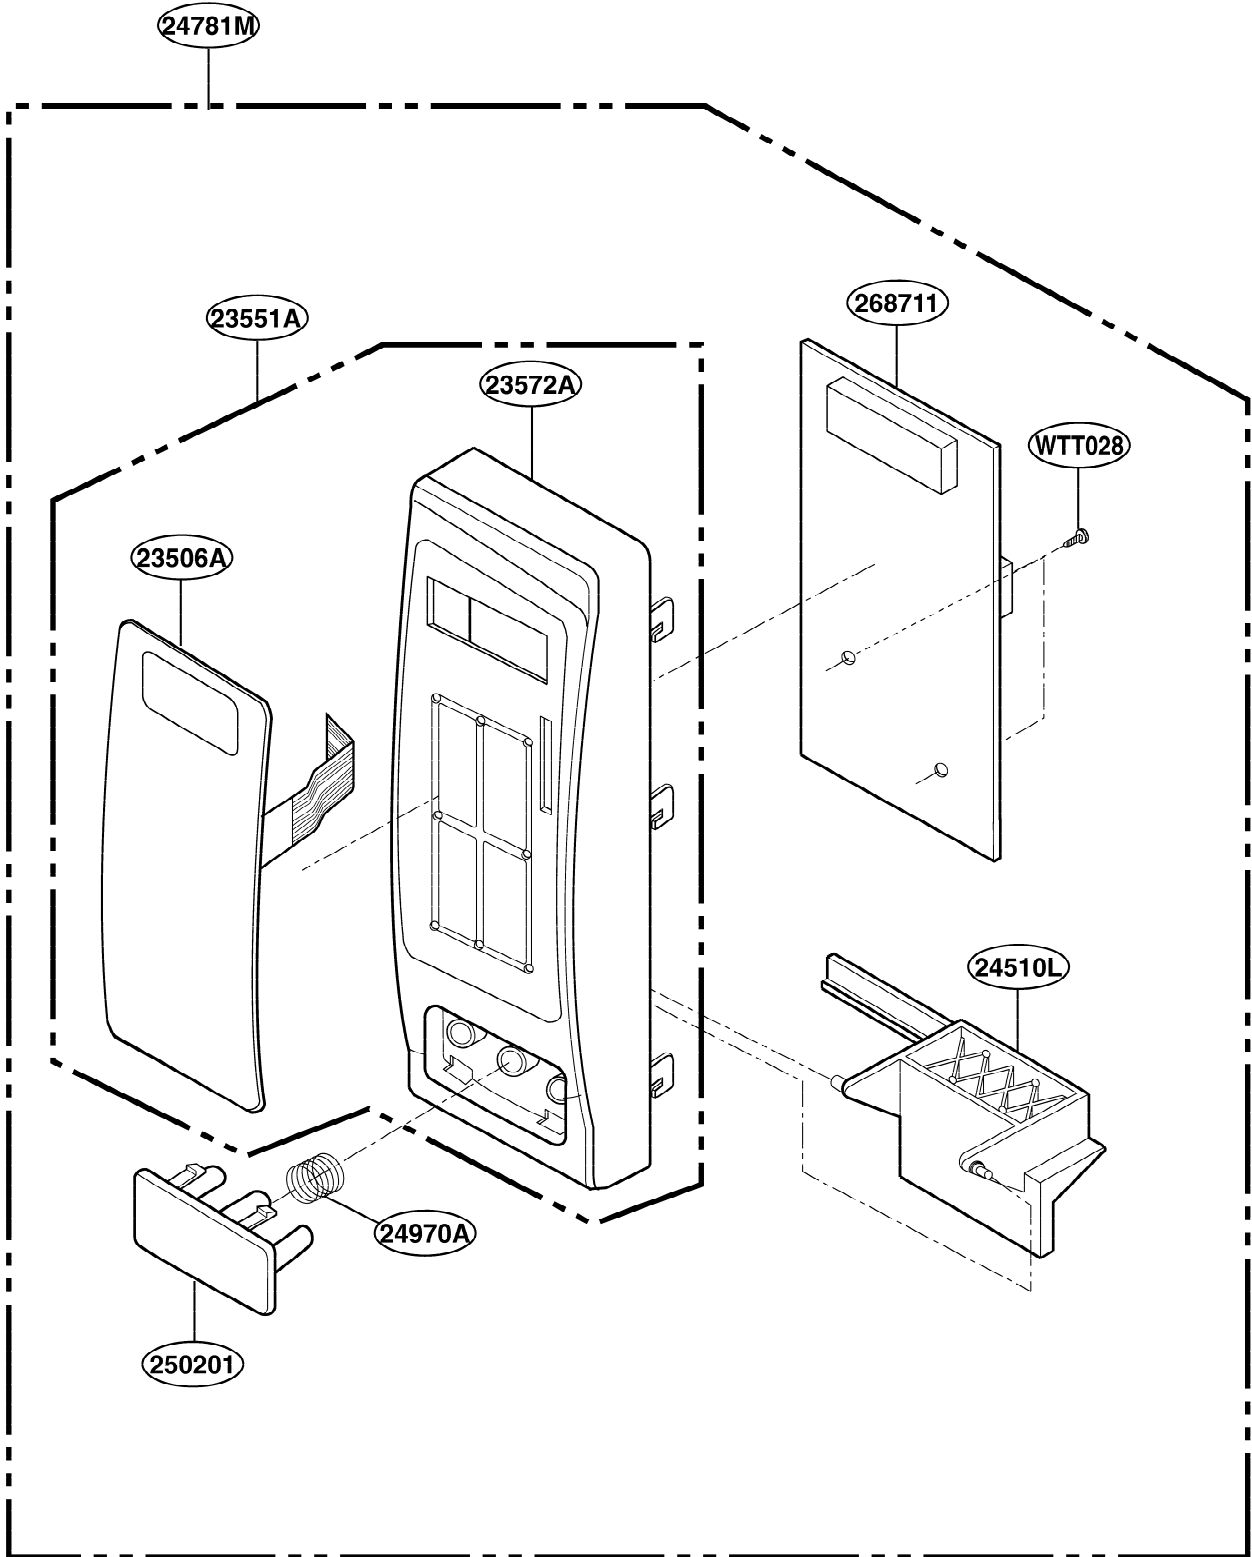

This Owner's Manual is provided and hosted by Appliance Factory Parts.

GE JES738WH02 Owner's Manual

[Shop genuine replacement parts for GE JES738WH02](#)

DOOR PARTS

[Find Your GE Microwave Parts - Select From 3055 Models](#)

----- Manual continues below -----

EXPLODED VIEW

INTRODUCTION

JES638
JES735
JES738

P/NO: 3828W5S2191

DOOR PARTS

CONTROLLER PARTS

OVEN CAVITY PARTS

LATCH BOARD PARTS

INTERIOR PARTS (I)

Model: JES638WD 01
JES738WH 01
JES738BH 01
JES738PWJ 01
JES735WH 01

Check the rating label of **Model** and order SVC parts according to the **Model No.**

INTERIOR PARTS (II)