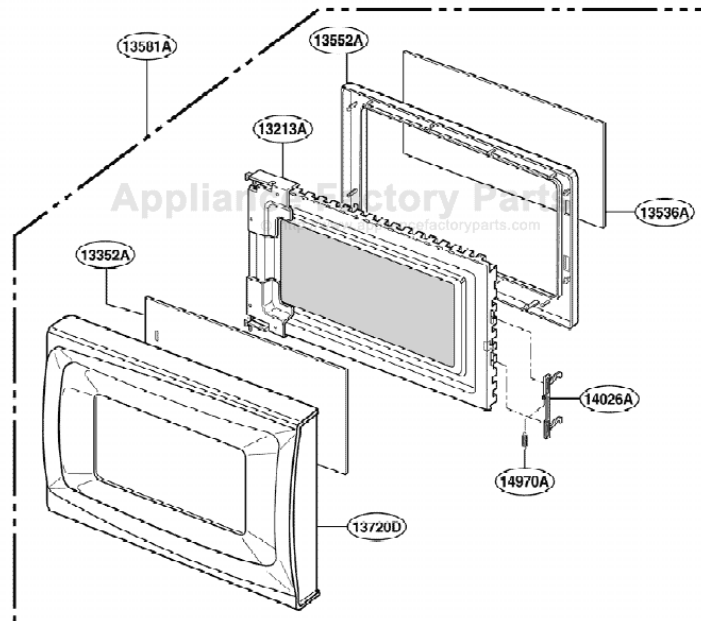

This Owner's Manual is provided and hosted by Appliance Factory Parts.

GE JES738WH02 Owner's Manual

[Shop genuine replacement parts for GE JES738WH02](#)

DOOR PARTS

[Find Your GE Microwave Parts - Select From 3055 Models](#)

----- Manual continues below -----

EXPLODED VIEW

INTRODUCTION

JES638
JES735
JES738

P/NO: 3828W5S2191

DOOR PARTS

CONTROLLER PARTS

OVEN CAVITY PARTS

LATCH BOARD PARTS

INTERIOR PARTS (I)

Model: JES638WD 01
JES738WH 01
JES738BH 01
JES738PWJ 01
JES735WH 01

Check the rating label of **Model** and order SVC parts according to the **Model No.**

INTERIOR PARTS (II)