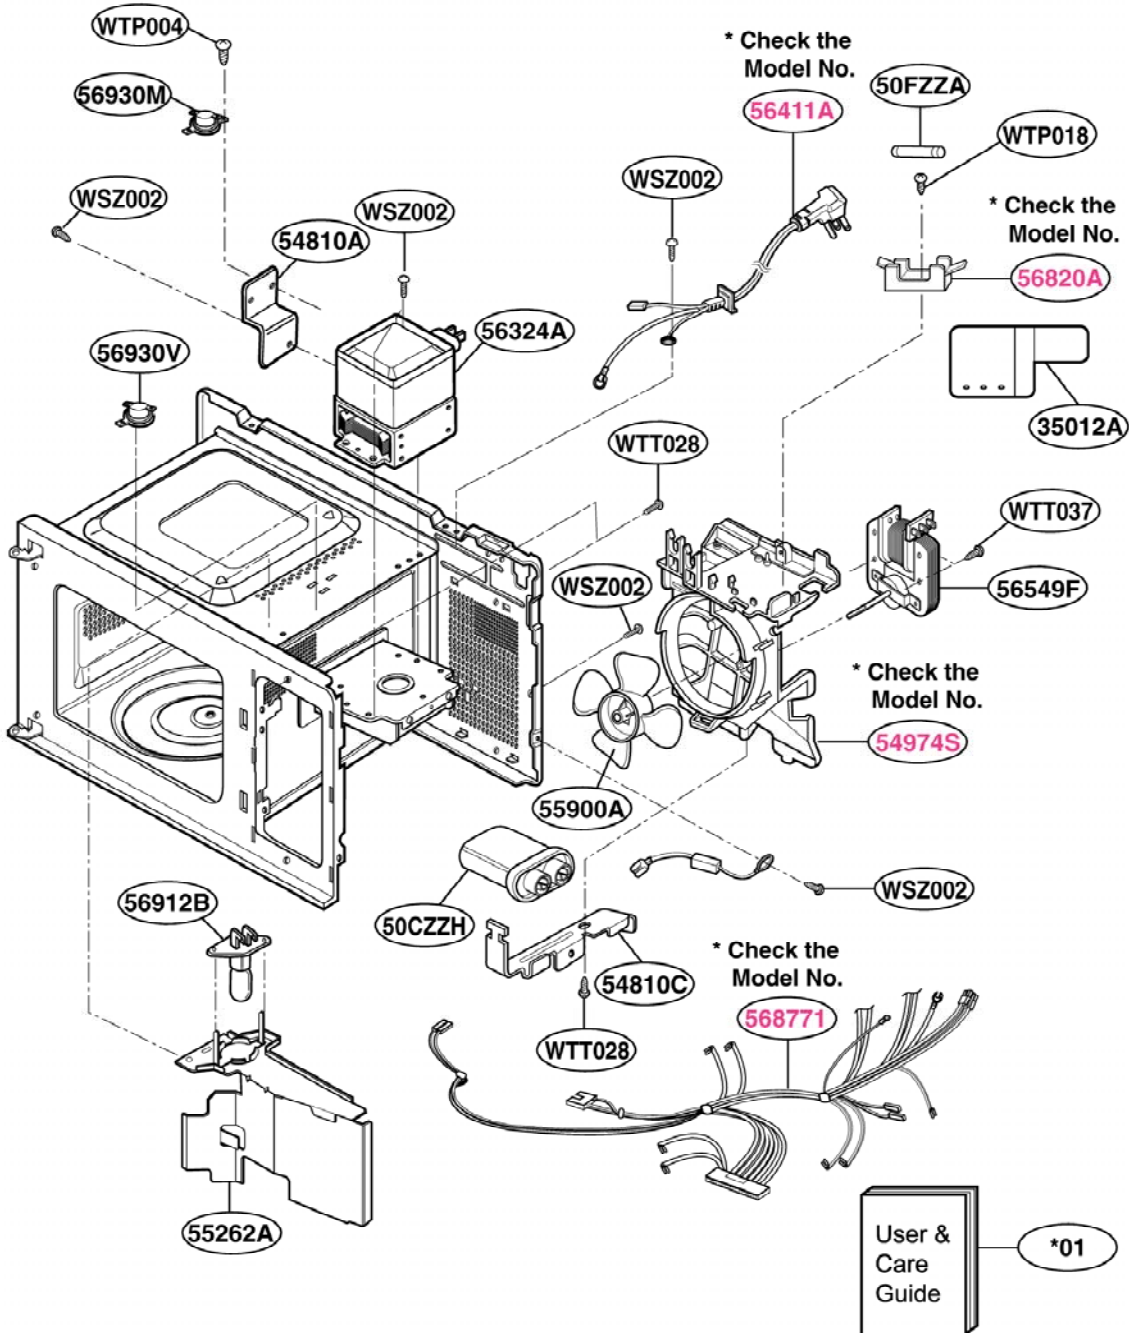

This Owner's Manual is provided and hosted by Appliance Factory Parts.

GE JES738WH02 Owner's Manual

[Shop genuine replacement parts for GE JES738WH02](#)

DOOR PARTS

[Find Your GE Microwave Parts - Select From 3055 Models](#)

----- Manual continues below -----

EXPLODED VIEW

INTRODUCTION

JES638
JES735
JES738

P/NO: 3828W5S2191

DOOR PARTS

CONTROLLER PARTS

OVEN CAVITY PARTS

LATCH BOARD PARTS

INTERIOR PARTS (I)

Model: JES638WD 01
JES738WH 01
JES738BH 01
JES738PWJ 01
JES735WH 01

Check the rating label of **Model** and order SVC parts according to the **Model No.**

INTERIOR PARTS (II)

Model: JES638WD 02
JES738WH 02
JES738BH 02
JES738PWJ 02
JES735WH 02

Check the rating label of **Model** and order SVC parts according to the **Model No.**

BASE PLATE PARTS