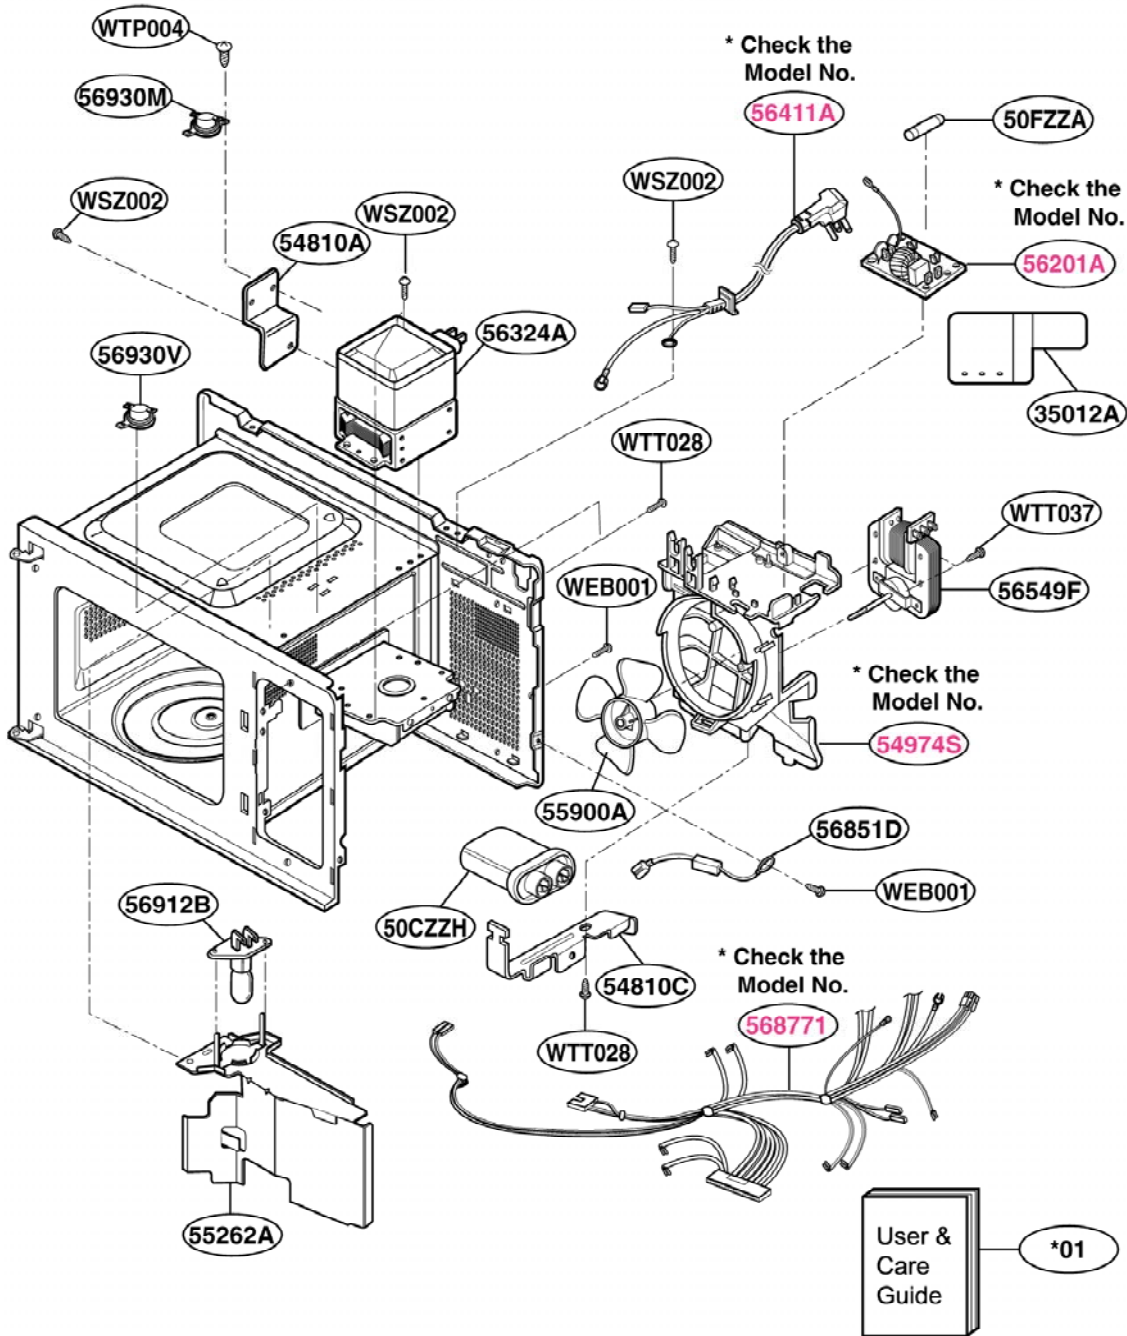

# OVEN CAVITY PARTS

# INTERIOR PARTS (I)

Model: JES638WD 01  
JES738WH 01  
JES738BH 01  
JES738PWJ 01  
JES735WH 01

Check the rating label of **Model** and order SVC parts according to the **Model No.**

# INTERIOR PARTS (II)

Model: JES638WD 02  
JES738WH 02  
JES738BH 02  
JES738PWJ 02  
JES735WH 02

Check the rating label of **Model** and order SVC parts according to the **Model No.**

# BASE PLATE PARTS