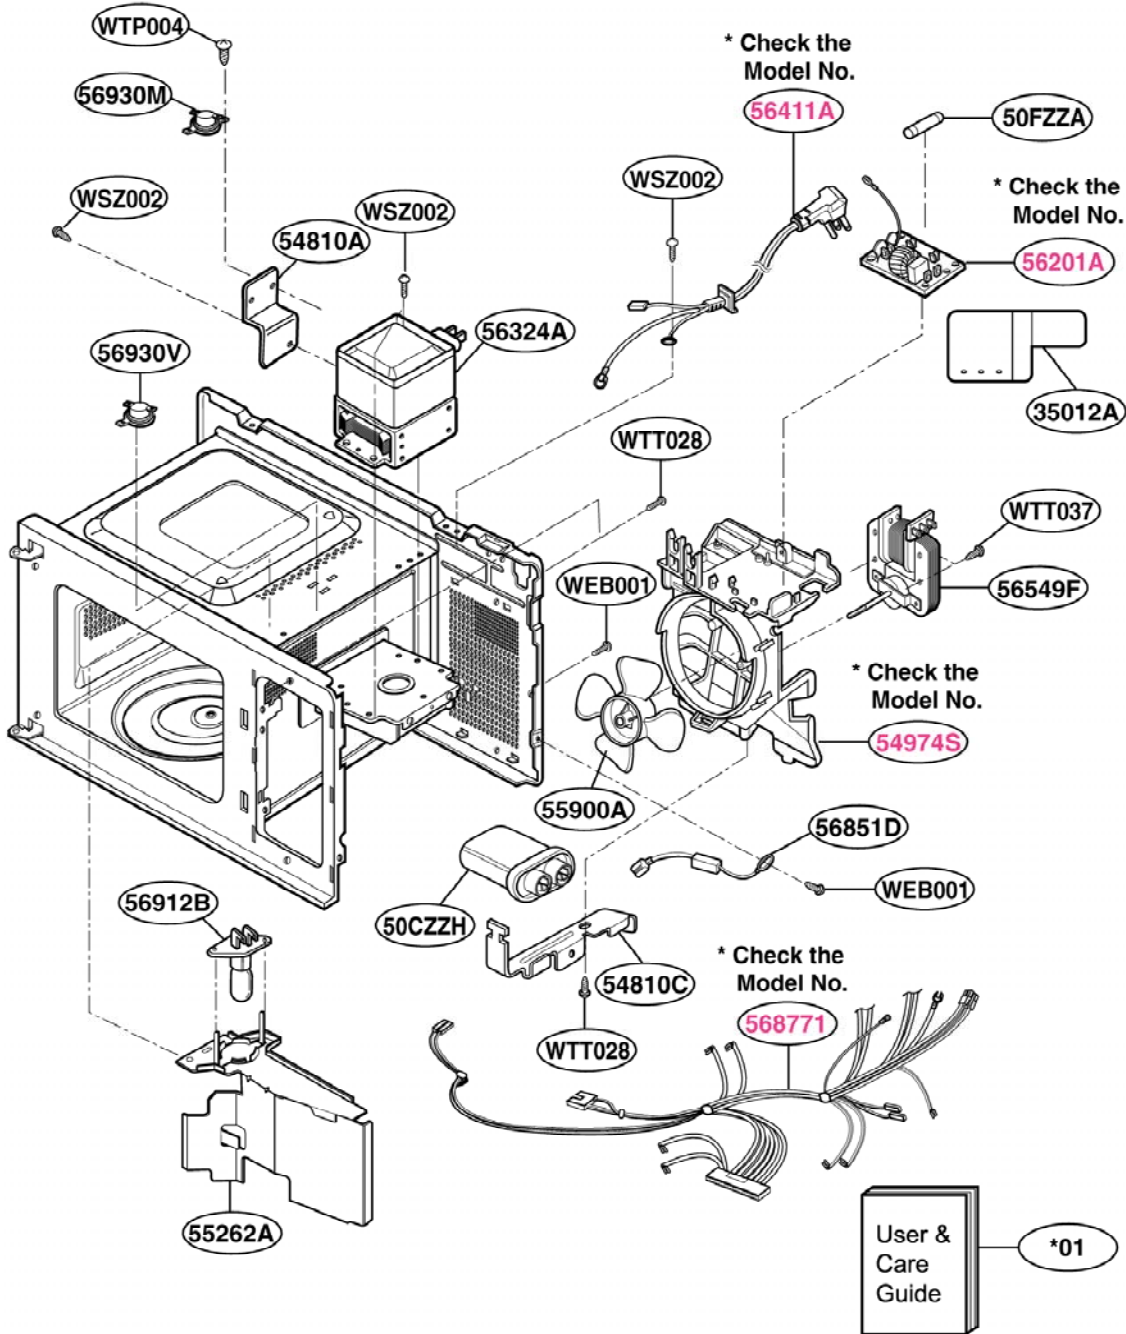

----- Manual continues below -----

EXPLODED VIEW

INTRODUCTION

JES638
JES735
JES738

P/NO: 3828W5S2191

DOOR PARTS

CONTROLLER PARTS

OVEN CAVITY PARTS

LATCH BOARD PARTS

INTERIOR PARTS (I)

Model: JES638WD 01
JES738WH 01
JES738BH 01
JES738PWJ 01
JES735WH 01

Check the rating label of **Model** and order SVC parts according to the **Model No.**

INTERIOR PARTS (II)

Model: JES638WD 02
JES738WH 02
JES738BH 02
JES738PWJ 02
JES735WH 02

Check the rating label of **Model** and order SVC parts according to the **Model No.**

BASE PLATE PARTS