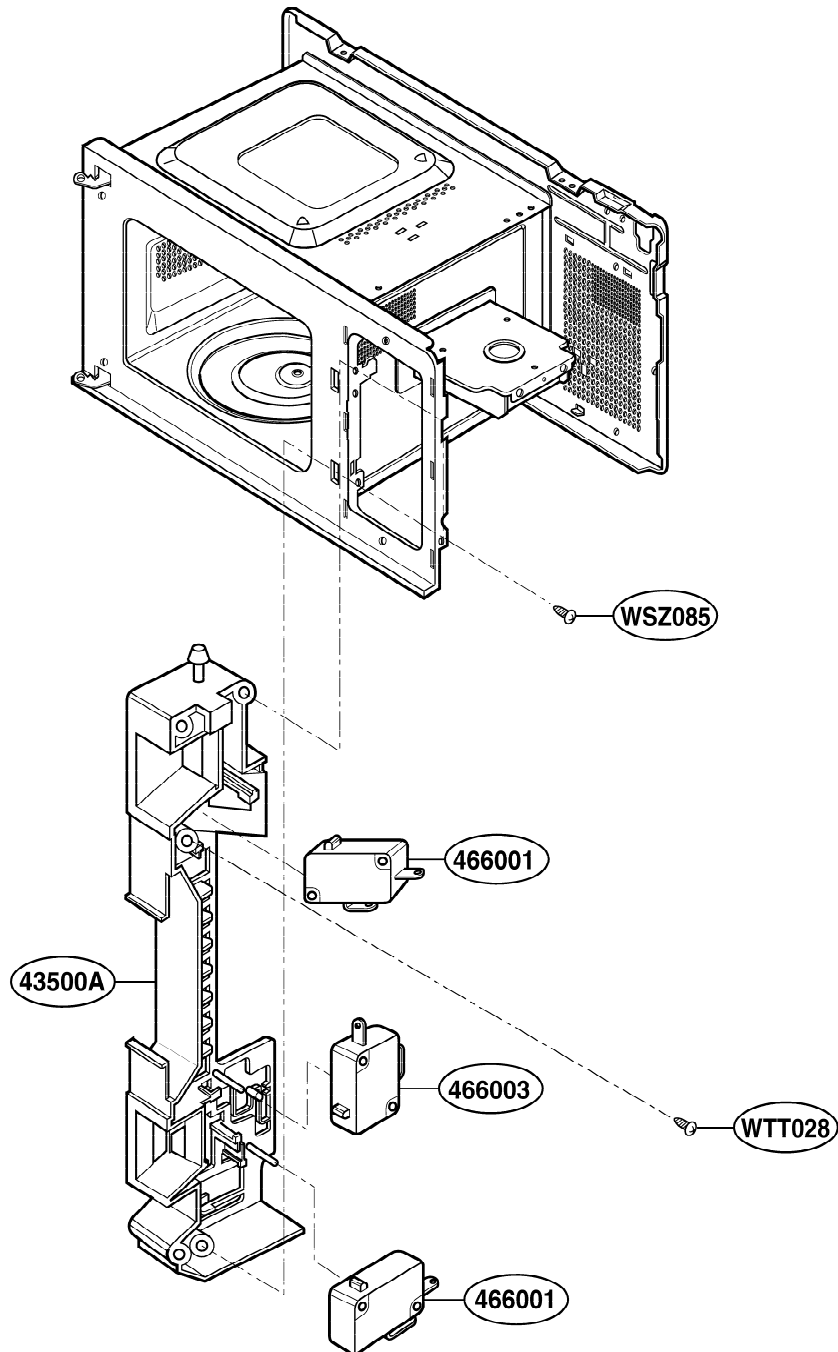

----- Manual continues below -----

EXPLODED VIEW

INTRODUCTION

JES638
JES735
JES738

P/NO: 3828W5S2191

DOOR PARTS

CONTROLLER PARTS

OVEN CAVITY PARTS

LATCH BOARD PARTS

INTERIOR PARTS (I)

Model: JES638WD 01
JES738WH 01
JES738BH 01
JES738PWJ 01
JES735WH 01

Check the rating label of **Model** and order SVC parts according to the **Model No.**

INTERIOR PARTS (II)

Model: JES638WD 02
JES738WH 02
JES738BH 02
JES738PWJ 02
JES735WH 02

Check the rating label of **Model** and order SVC parts according to the **Model No.**

BASE PLATE PARTS