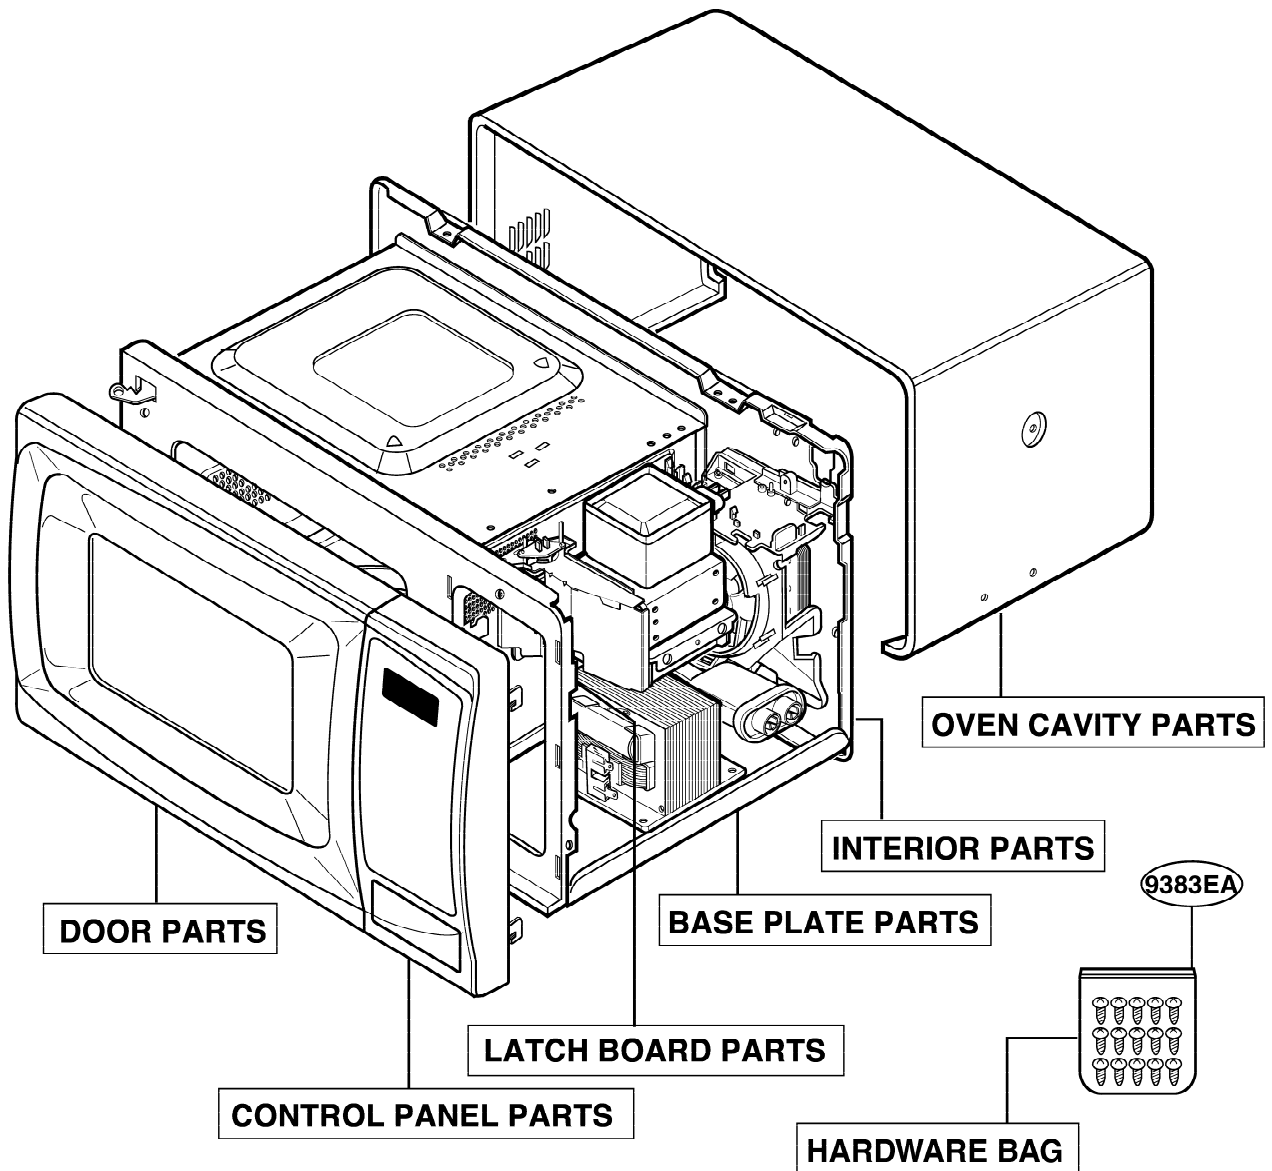

This Owner's Manual is provided and hosted by Appliance Factory Parts.

GE JES738WH02 Owner's Manual

[Shop genuine replacement parts for GE JES738WH02](#)

DOOR PARTS

[Find Your GE Microwave Parts - Select From 3055 Models](#)

----- Manual continues below -----

EXPLODED VIEW

INTRODUCTION

JES638
JES735
JES738

P/NO: 3828W5S2191

DOOR PARTS

CONTROLLER PARTS

OVEN CAVITY PARTS

LATCH BOARD PARTS

INTERIOR PARTS (I)

Model: JES638WD 01
JES738WH 01
JES738BH 01
JES738PWJ 01
JES735WH 01

Check the rating label of **Model** and order SVC parts according to the **Model No.**

INTERIOR PARTS (II)