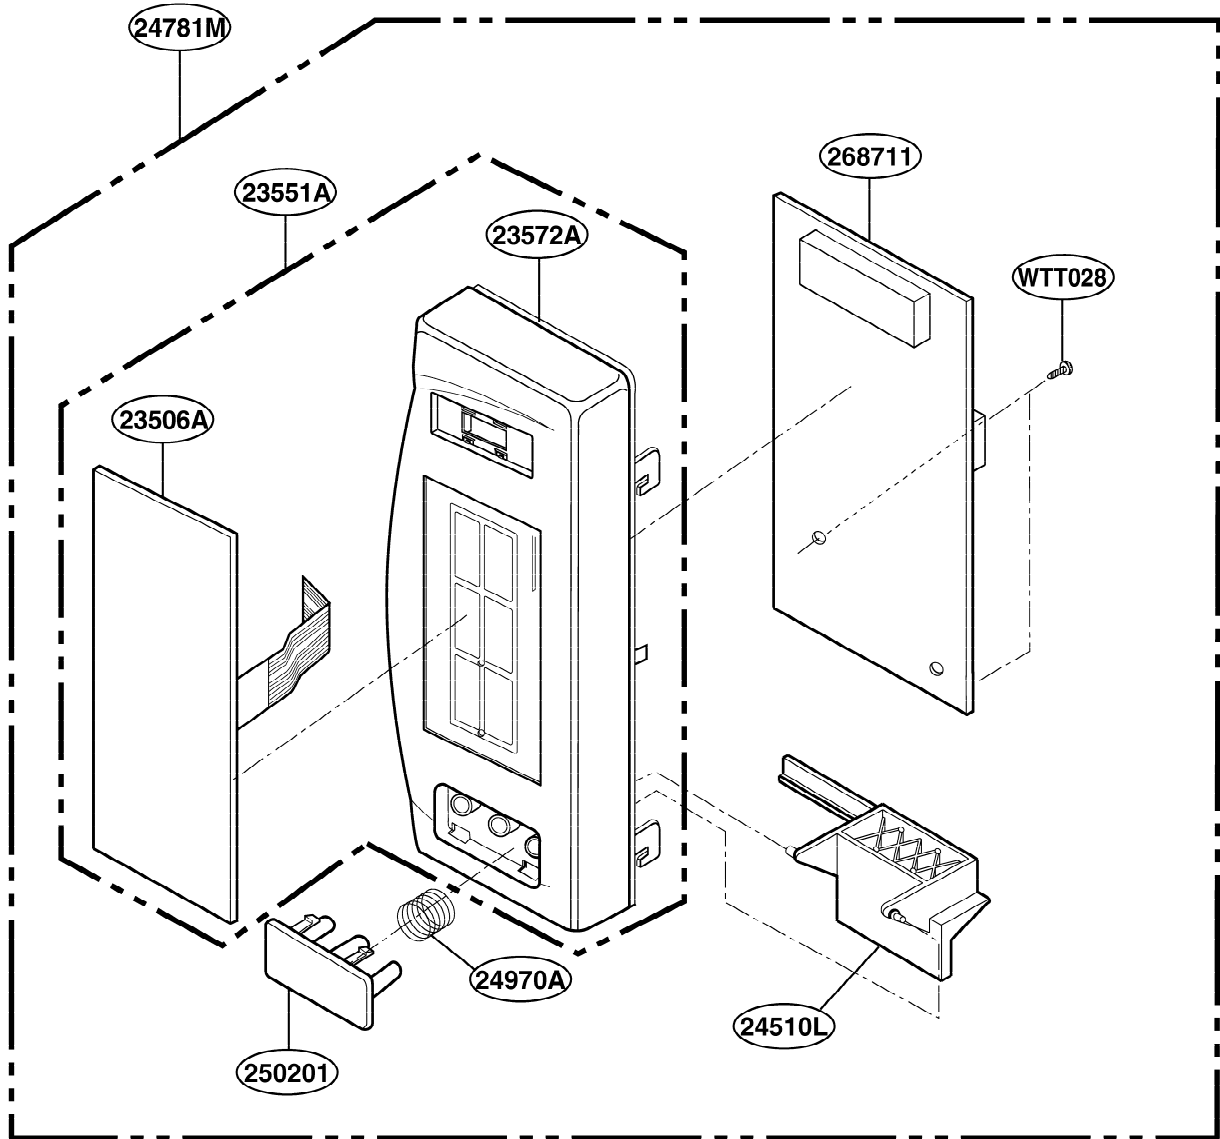

EXPLODED VIEW

INTRODUCTION

JES738

P/NO:3828W5S3558

DOOR PARTS

CONTROLLER PARTS

OVEN CAVITY PARTS

LATCH BOARD PARTS

INTERIOR PARTS (I)

Model: JES738WJ 01
JES738BK 01

Check the rating label of **Model** and order SVC parts according to the **Model No.**

INTERIOR PARTS (II)

Model: JES738WJ 02
JES738BK 02

Check the rating label of **Model** and order SVC parts according to the **Model No.**

BASE PLATE PARTS