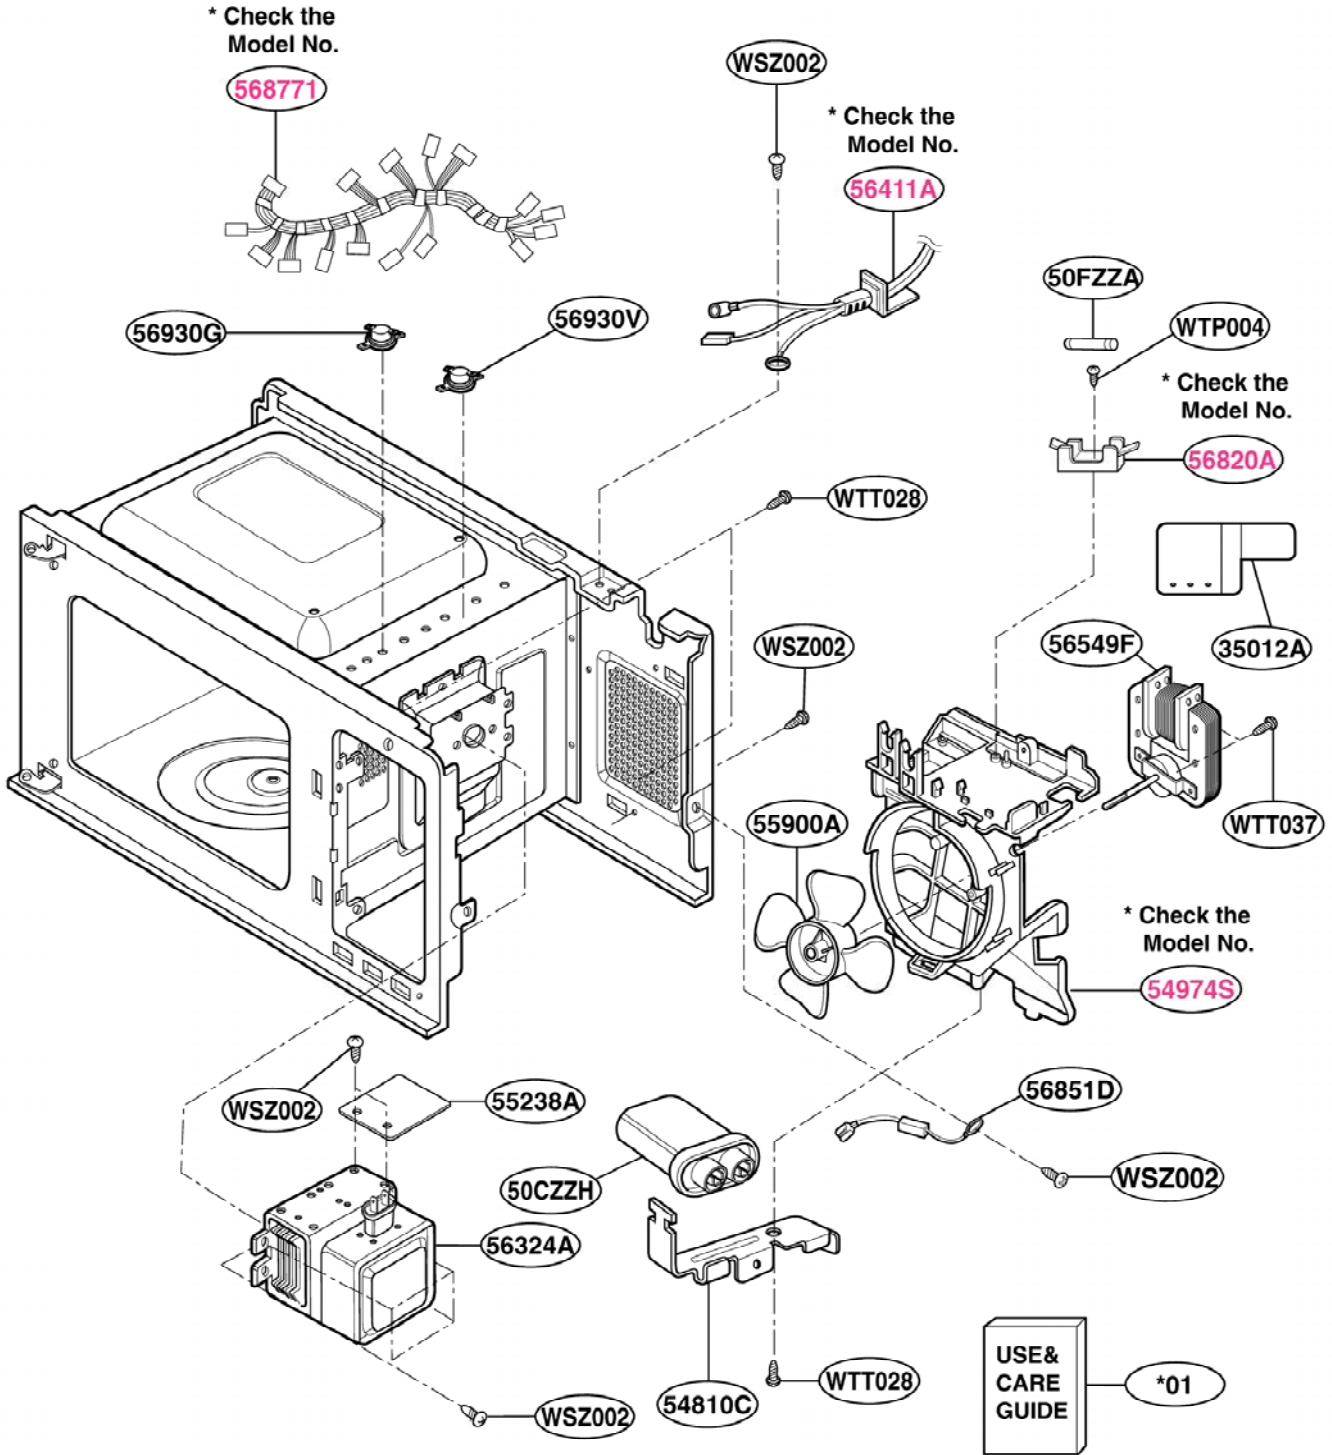

EXPLODED VIEW

INTRODUCTION

JES738

P/NO:3828W5S3558

DOOR PARTS

CONTROLLER PARTS

OVEN CAVITY PARTS

LATCH BOARD PARTS

INTERIOR PARTS (I)

Model: JES738WJ 01
JES738BK 01

Check the rating label of **Model** and order SVC parts according to the **Model No.**

INTERIOR PARTS (II)

Model: JES738WJ 02
JES738BK 02

Check the rating label of **Model** and order SVC parts according to the **Model No.**

BASE PLATE PARTS