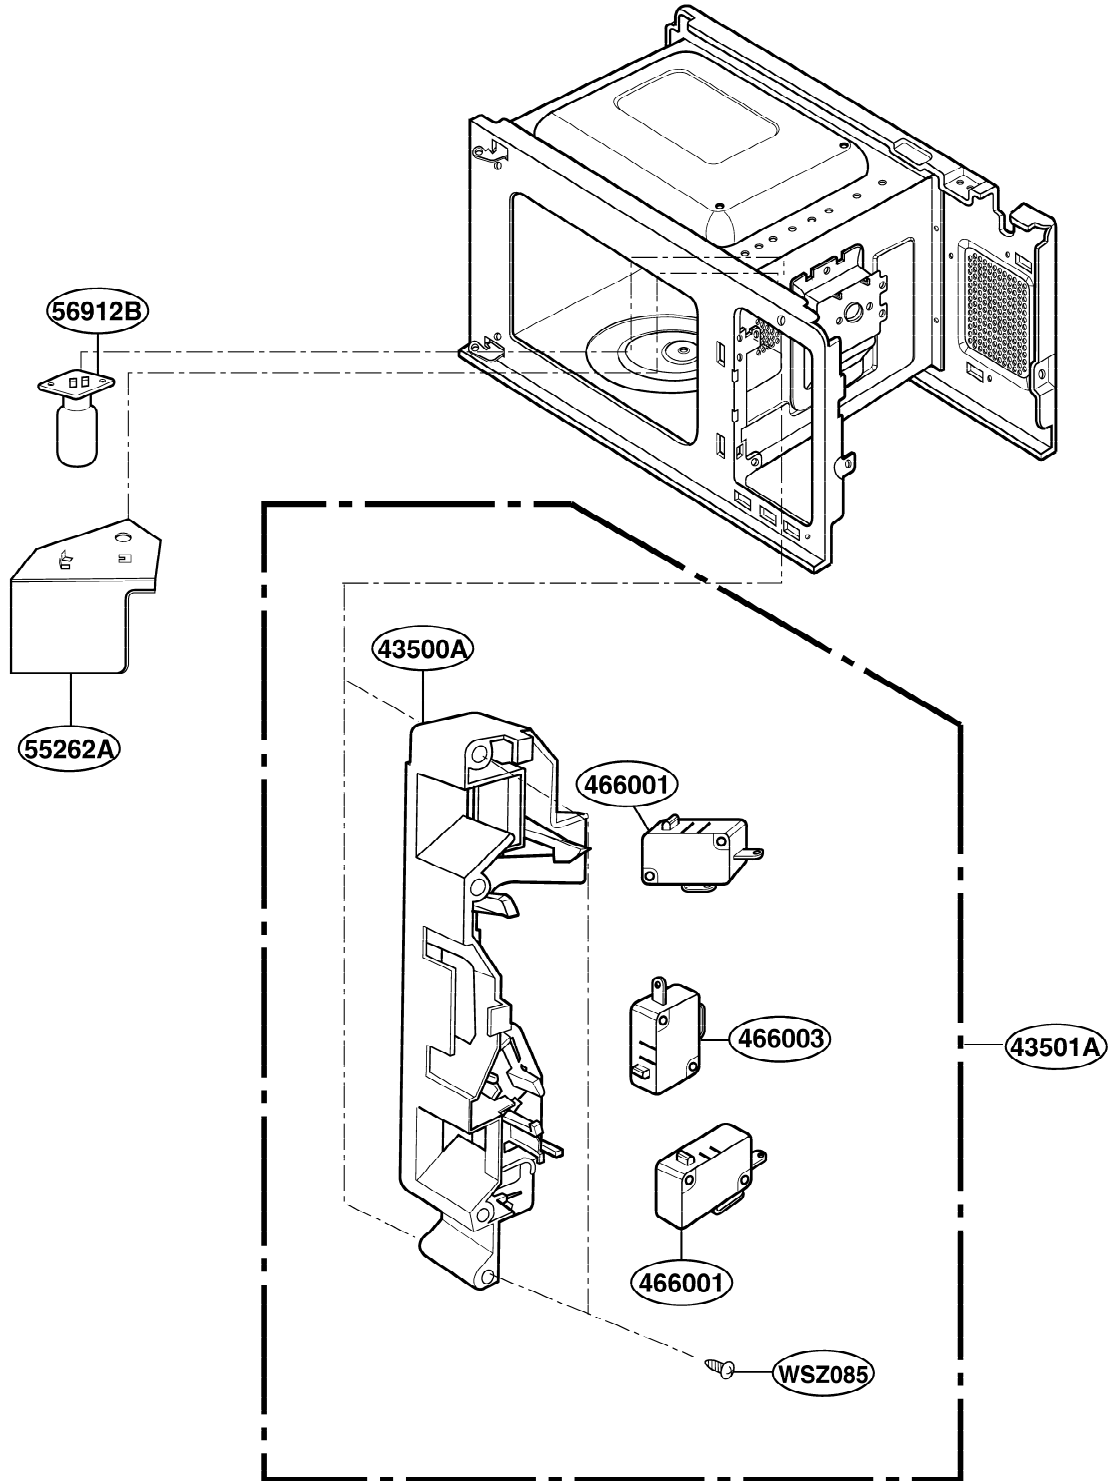

EXPLODED VIEW

INTRODUCTION

JES738

P/NO:3828W5S3558

DOOR PARTS

CONTROLLER PARTS

OVEN CAVITY PARTS

LATCH BOARD PARTS

INTERIOR PARTS (I)

Model: JES738WJ 01
JES738BK 01

Check the rating label of **Model** and order SVC parts according to the **Model No.**

INTERIOR PARTS (II)

Model: JES738WJ 02
JES738BK 02

Check the rating label of **Model** and order SVC parts according to the **Model No.**

BASE PLATE PARTS