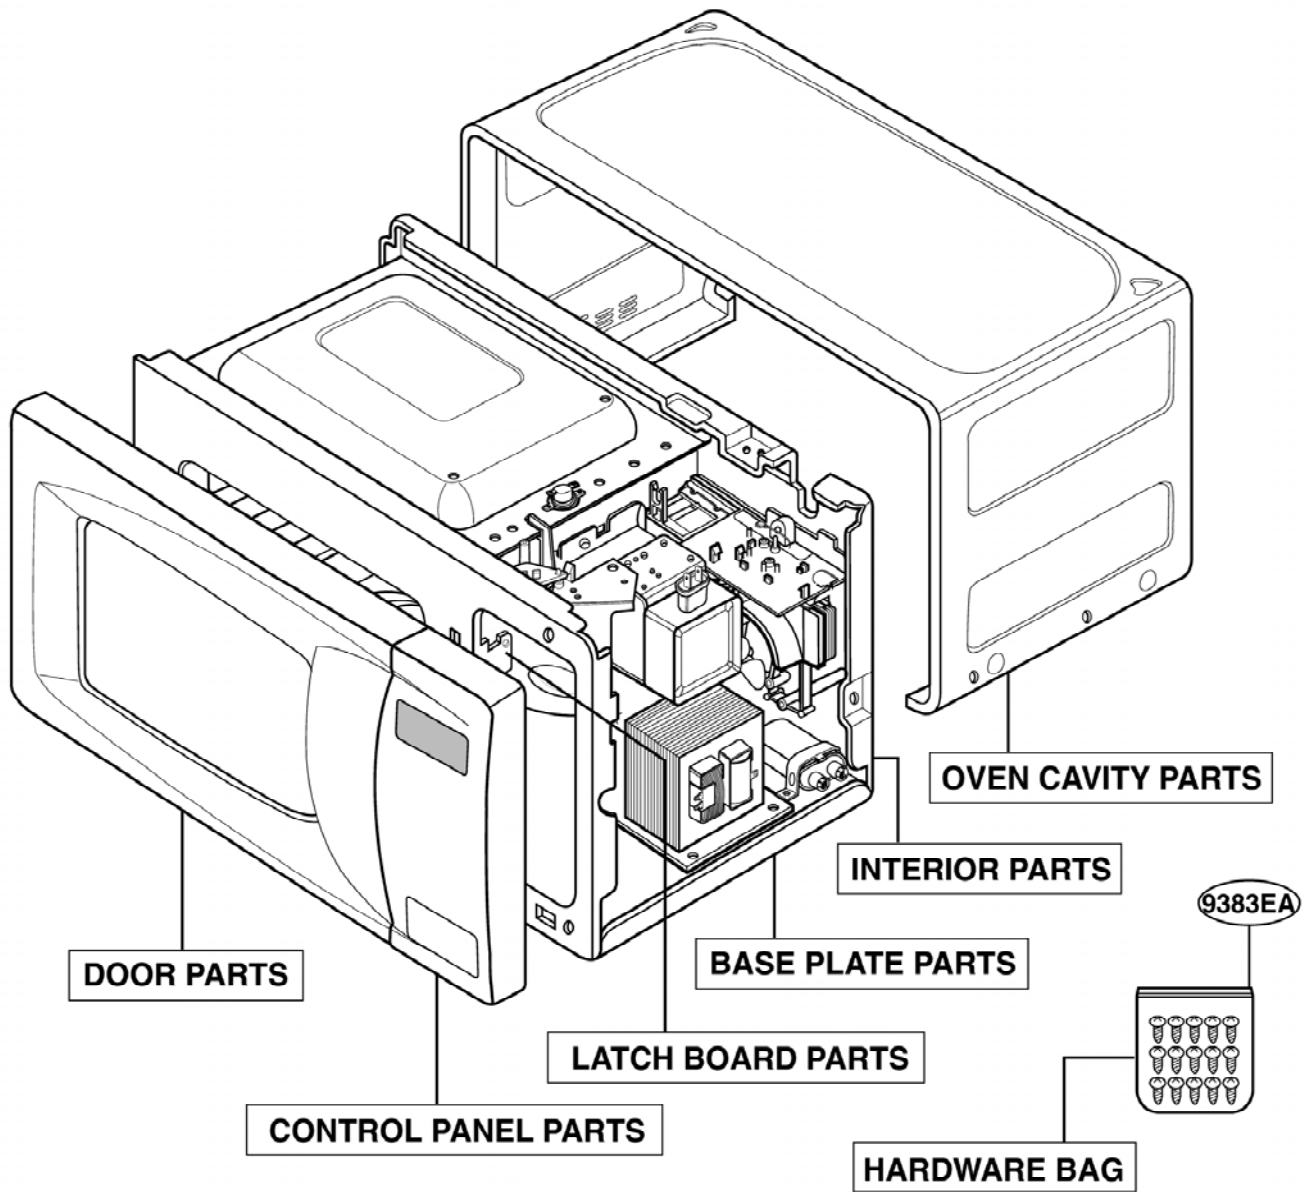

EXPLODED VIEW

INTRODUCTION

JES738

P/NO:3828W5S3558

DOOR PARTS

CONTROLLER PARTS

OVEN CAVITY PARTS

LATCH BOARD PARTS

INTERIOR PARTS (I)

Model: JES738WJ 01
JES738BK 01

Check the rating label of **Model** and order SVC parts according to the **Model No.**

INTERIOR PARTS (II)

Model: JES738WJ 02
JES738BK 02

Check the rating label of **Model** and order SVC parts according to the **Model No.**

BASE PLATE PARTS