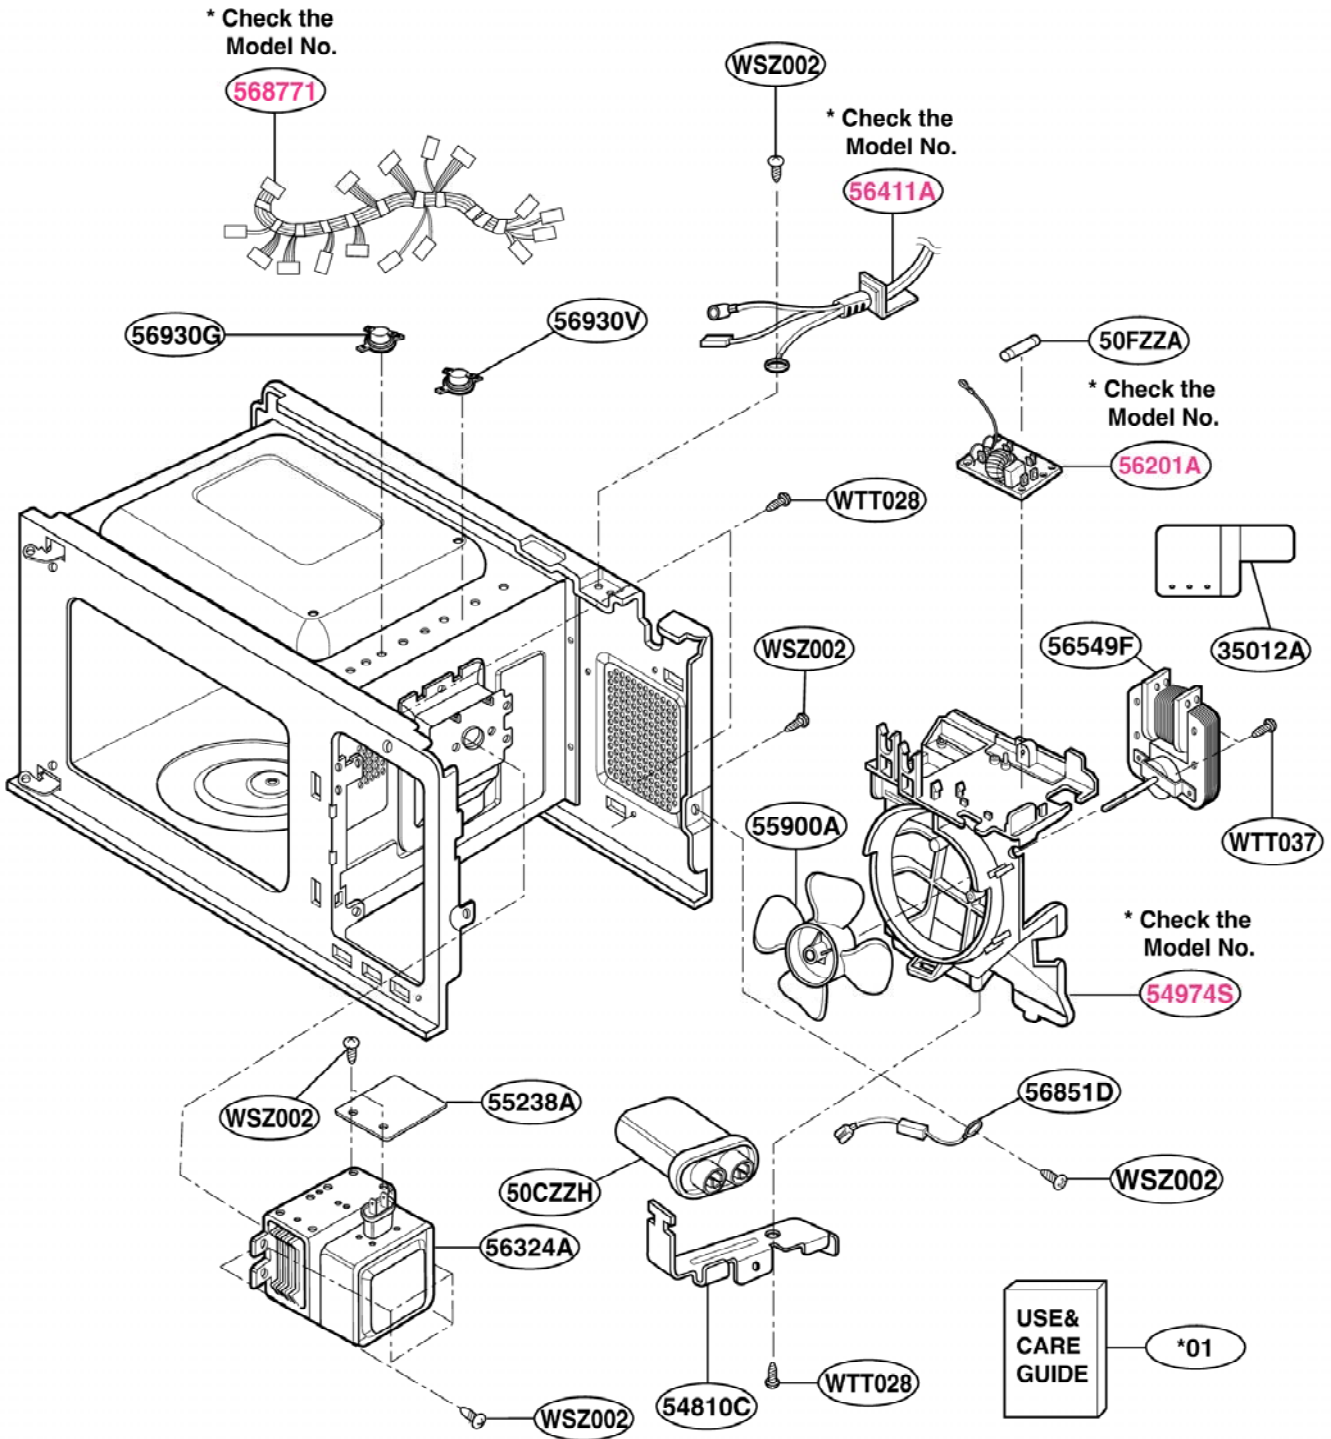

EXPLODED VIEW

INTRODUCTION

JES738

P/NO:3828W5S3558

DOOR PARTS

CONTROLLER PARTS

OVEN CAVITY PARTS

LATCH BOARD PARTS

INTERIOR PARTS (I)

Model: JES738WJ 01
JES738BK 01

Check the rating label of **Model** and order SVC parts according to the **Model No.**

INTERIOR PARTS (II)

Model: JES738WJ 02
JES738BK 02

Check the rating label of **Model** and order SVC parts according to the **Model No.**

BASE PLATE PARTS