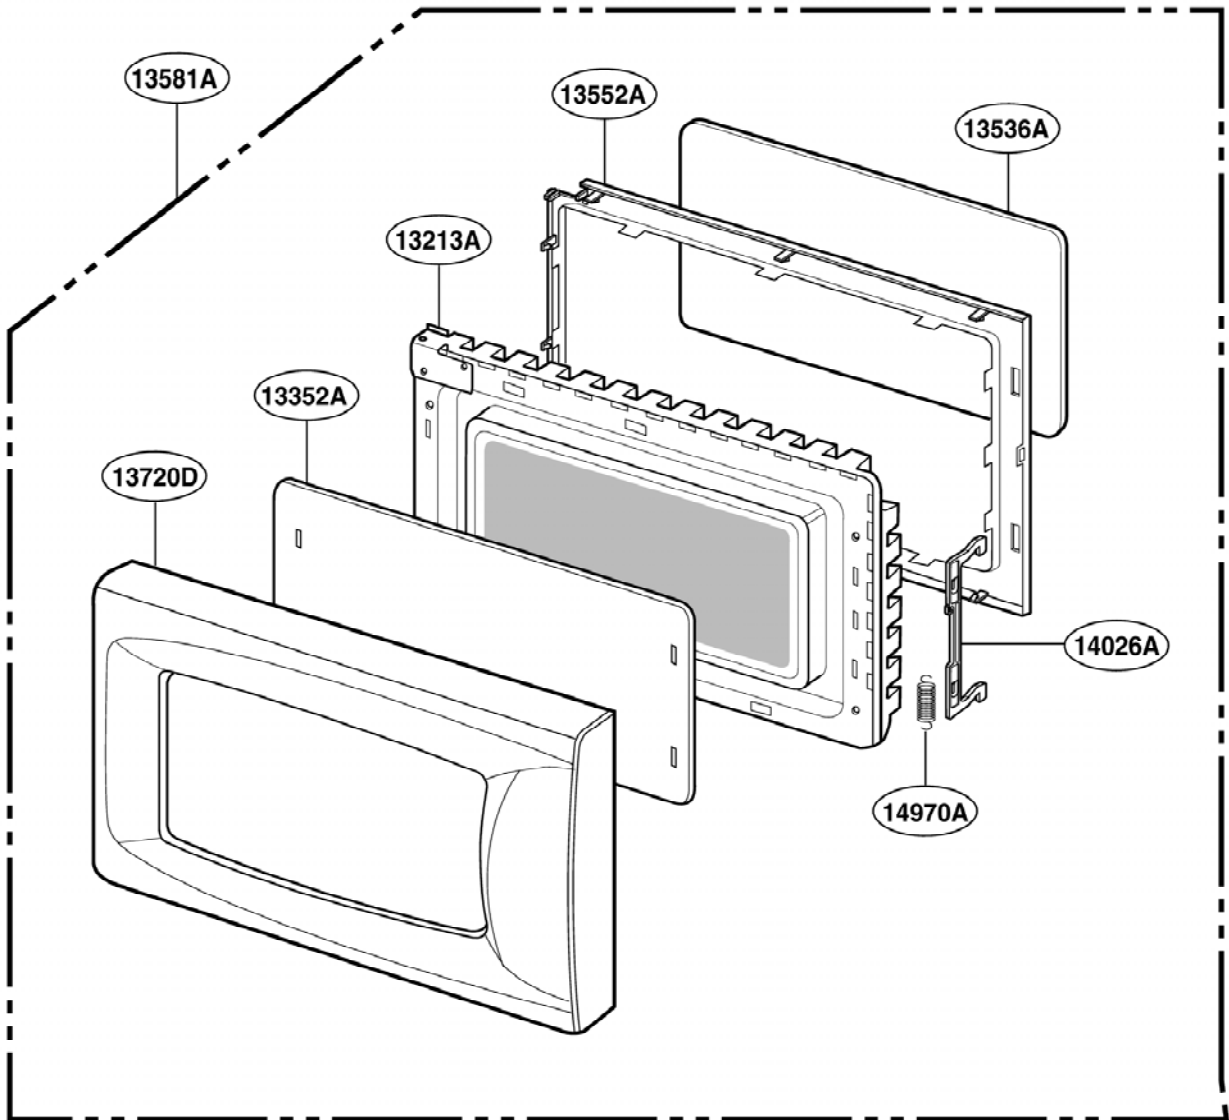

EXPLODED VIEW

INTRODUCTION

JES738

P/NO:3828W5S3558

DOOR PARTS

CONTROLLER PARTS

OVEN CAVITY PARTS

LATCH BOARD PARTS

INTERIOR PARTS (I)

Model: JES738WJ 01
JES738BK 01

Check the rating label of **Model** and order SVC parts according to the **Model No.**

INTERIOR PARTS (II)

Model: JES738WJ 02
JES738BK 02

Check the rating label of **Model** and order SVC parts according to the **Model No.**

BASE PLATE PARTS