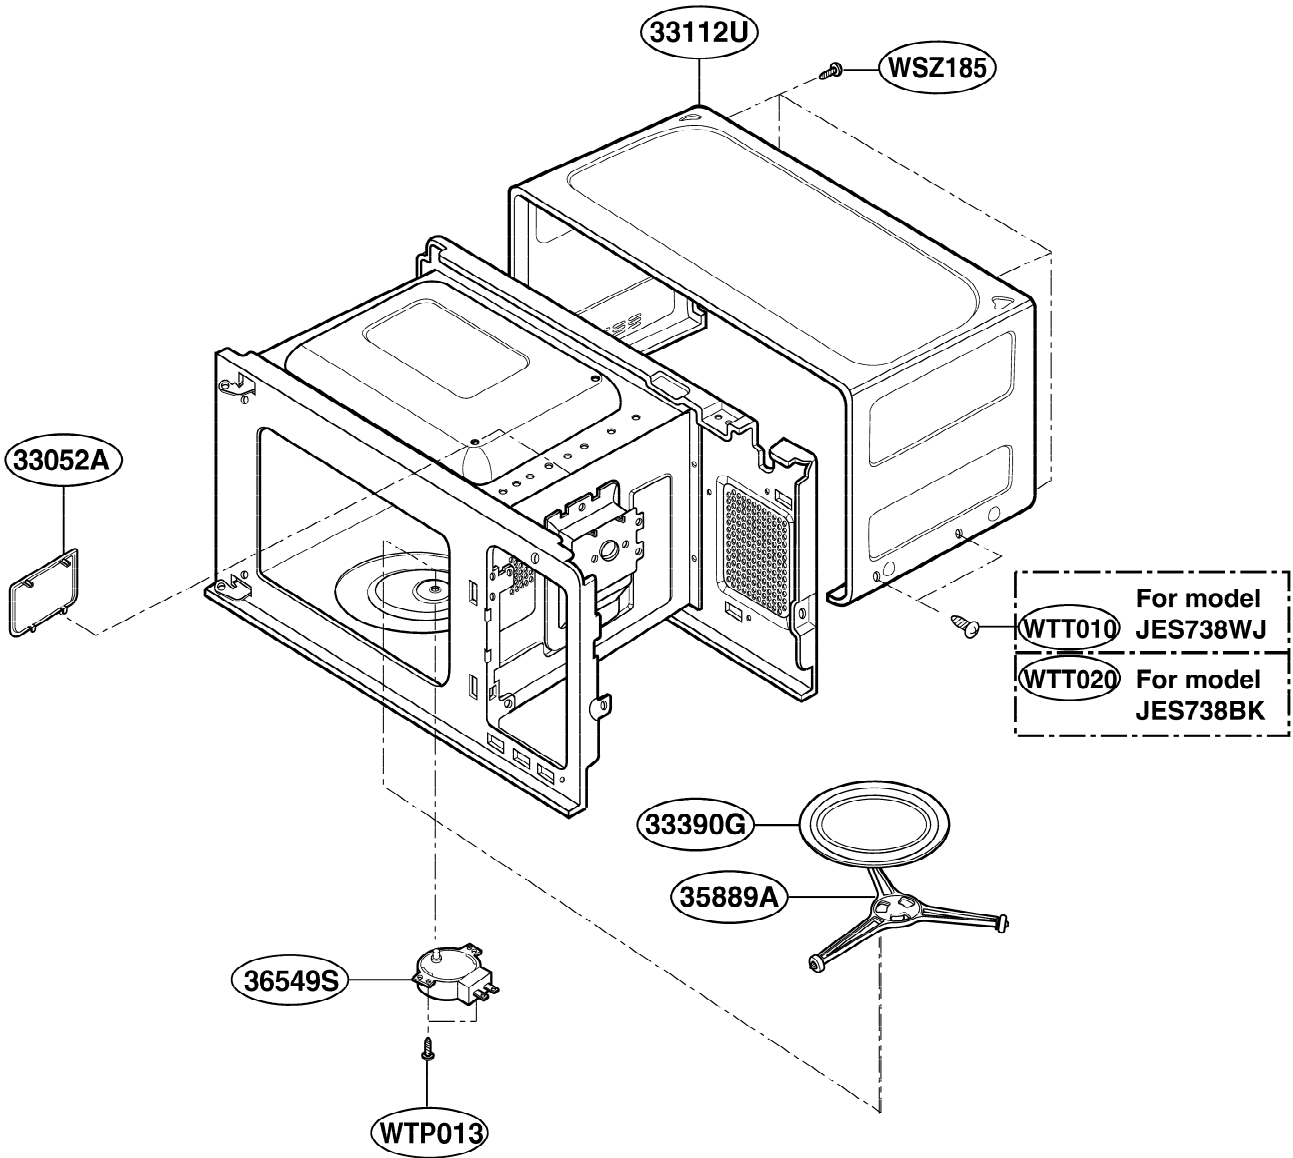

EXPLODED VIEW

INTRODUCTION

JES738

P/NO:3828W5S3558

DOOR PARTS

CONTROLLER PARTS

OVEN CAVITY PARTS

LATCH BOARD PARTS

INTERIOR PARTS (I)

Model: JES738WJ 01
JES738BK 01

Check the rating label of **Model** and order SVC parts according to the **Model No.**

INTERIOR PARTS (II)

Model: JES738WJ 02
JES738BK 02

Check the rating label of **Model** and order SVC parts according to the **Model No.**

BASE PLATE PARTS