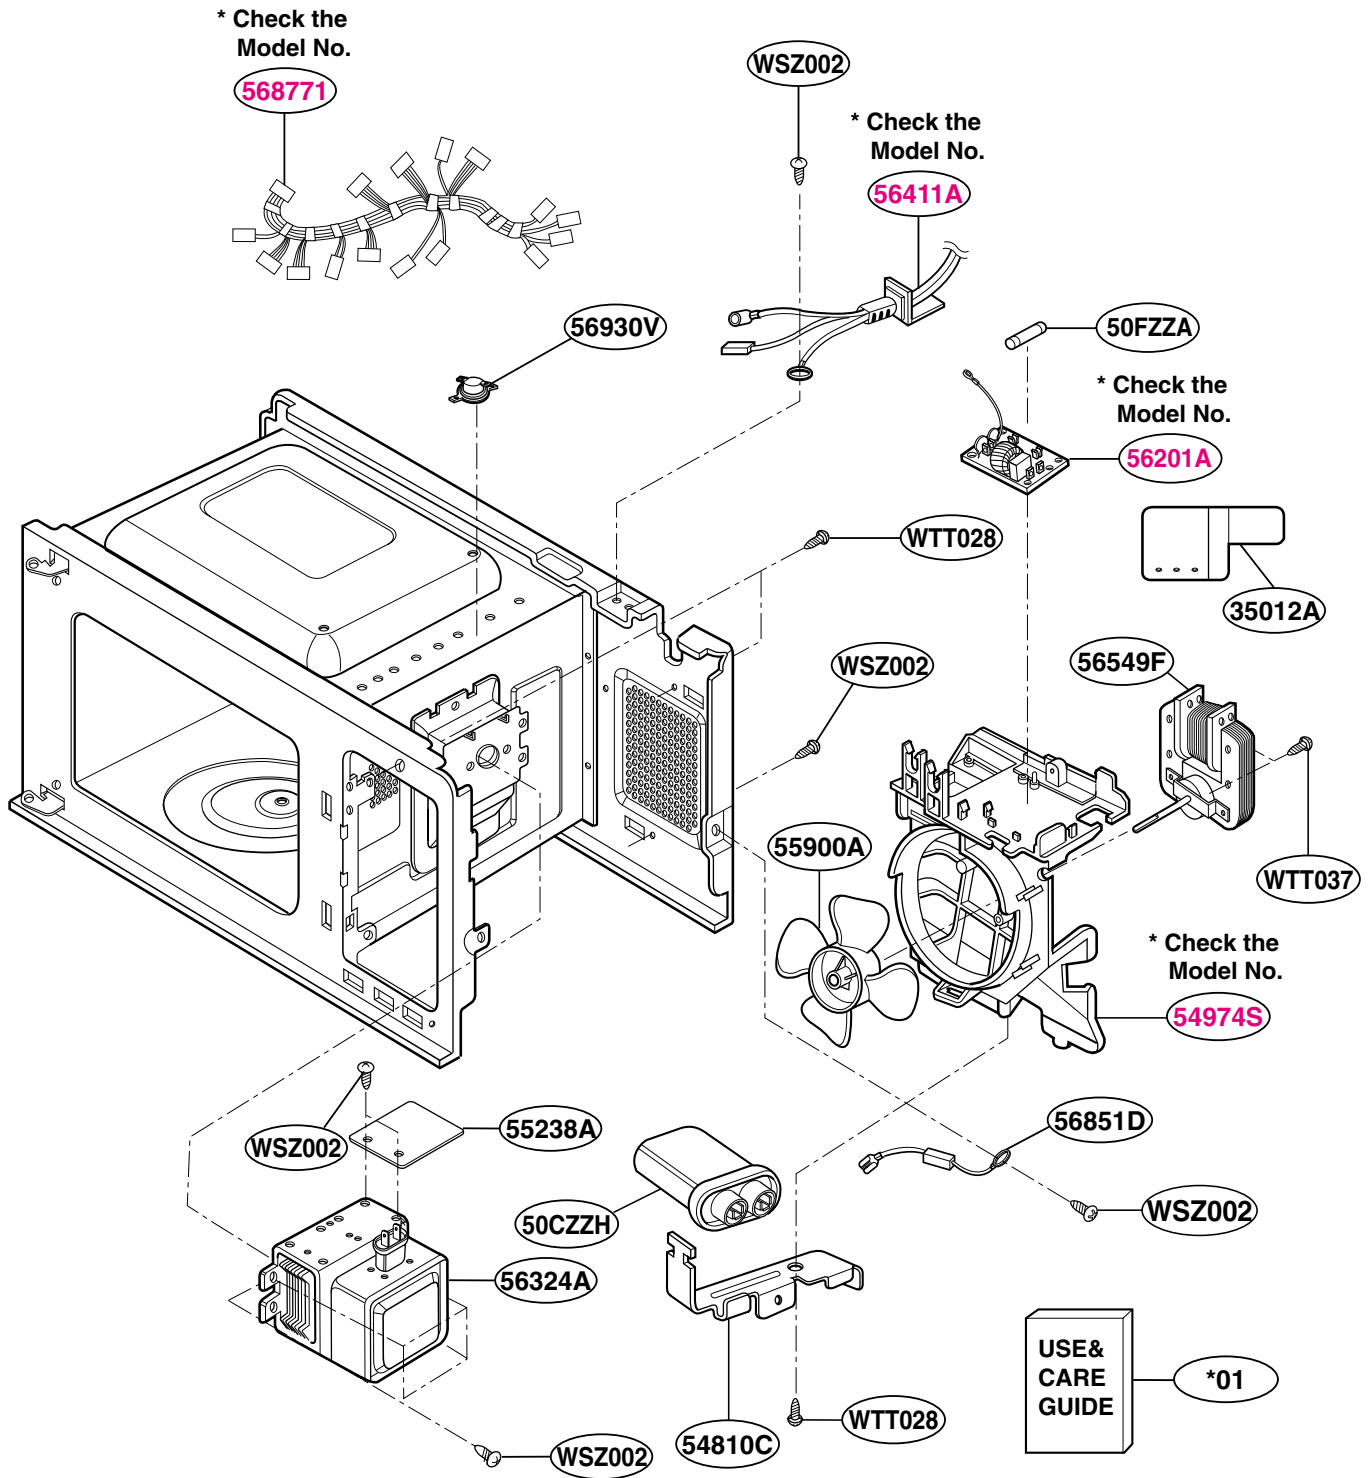

# OVEN CAVITY PARTS

# INTERIOR PARTS (I)

Model: JES735WJ 01  
JES735BJ 01  
JES739WJ 01

Check the rating label of **Model** and order SVC parts according to the **Model No.**

# INTERIOR PARTS (II)

Model: JES735WJ 02  
JES735BJ 02  
JES739WJ 02

Check the rating label of **Model** and order SVC parts according to the **Model No.**

# BASE PLATE PARTS