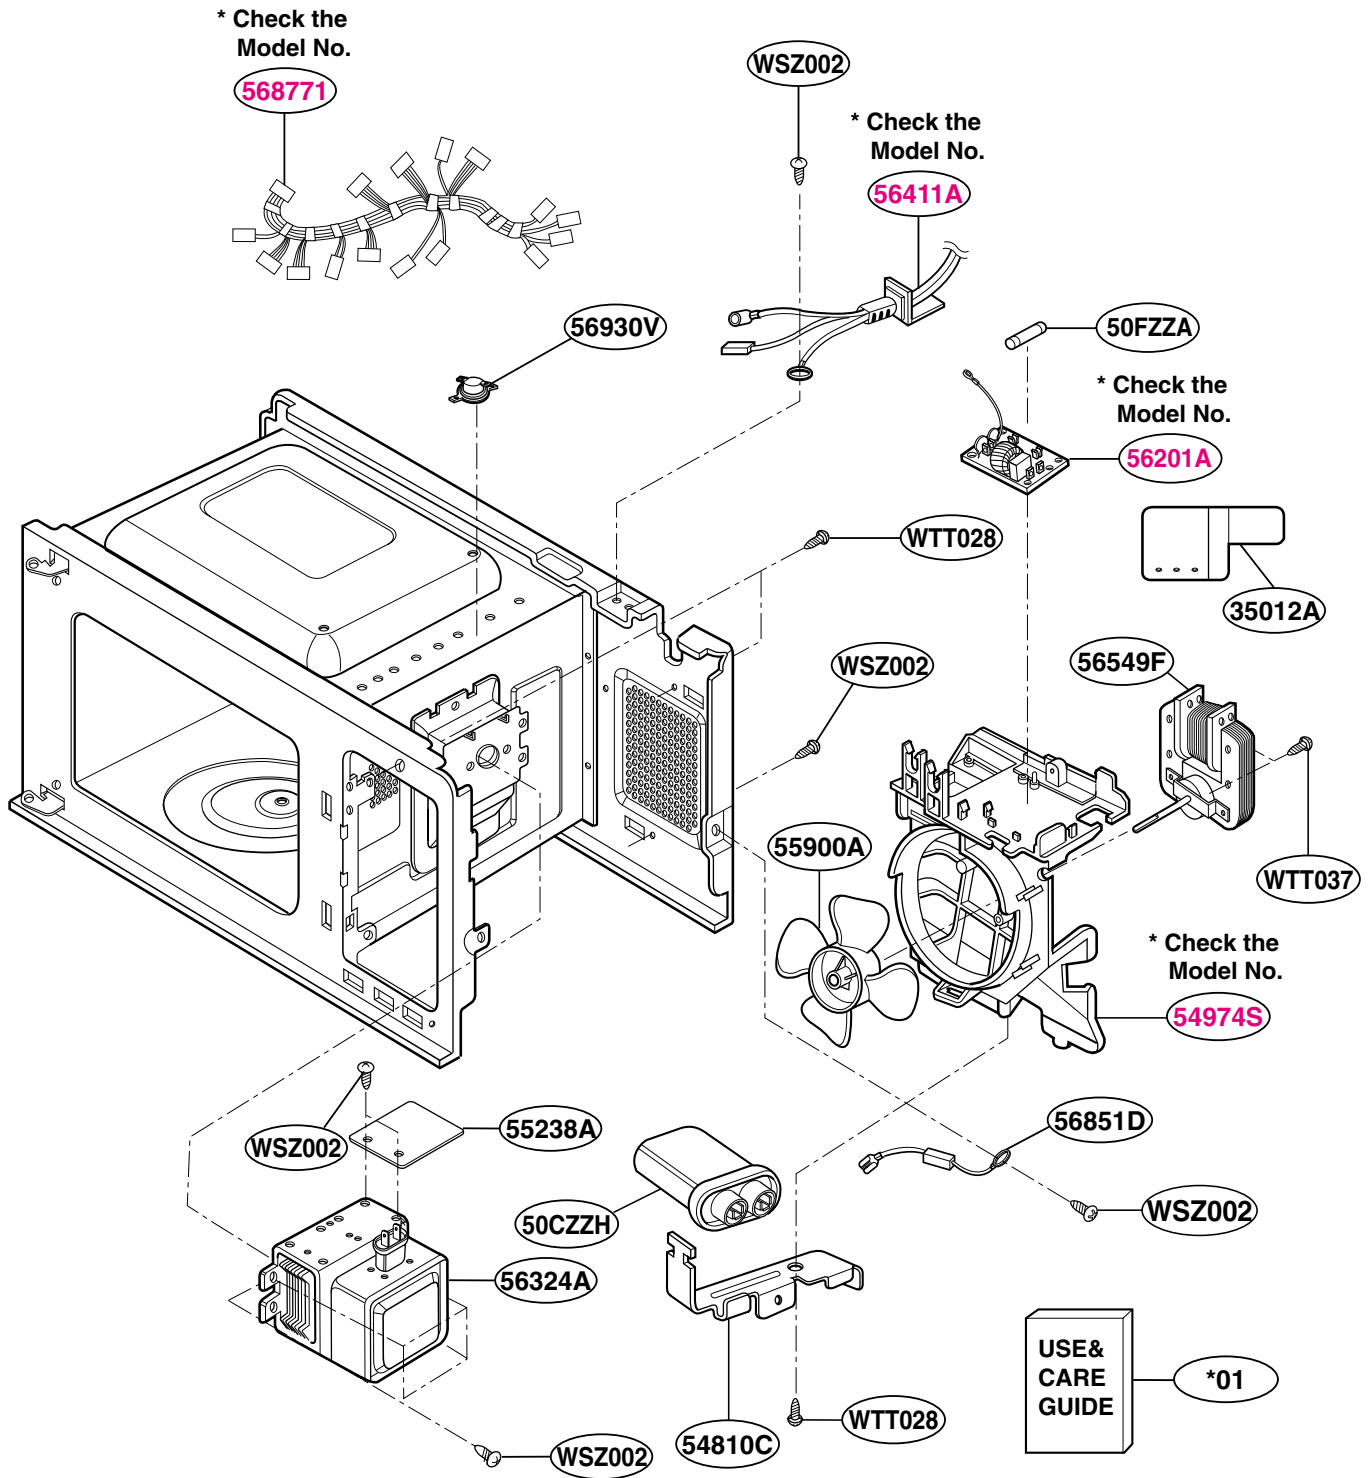

EXPLODED VIEW

INTRODUCTION

JES735

JES739

P/NO:3828W5S4231

DOOR PARTS

CONTROL PANEL PARTS

OVEN CAVITY PARTS

SUCTION GUIDE PARTS

INTERIOR PARTS (I)

Model: JES735WJ 01
JES735BJ 01
JES739WJ 01

Check the rating label of **Model** and order SVC parts according to the **Model No.**

INTERIOR PARTS (II)

Model: JES735WJ 02
JES735BJ 02
JES739WJ 02

Check the rating label of **Model** and order SVC parts according to the **Model No.**

BASE PLATE PARTS