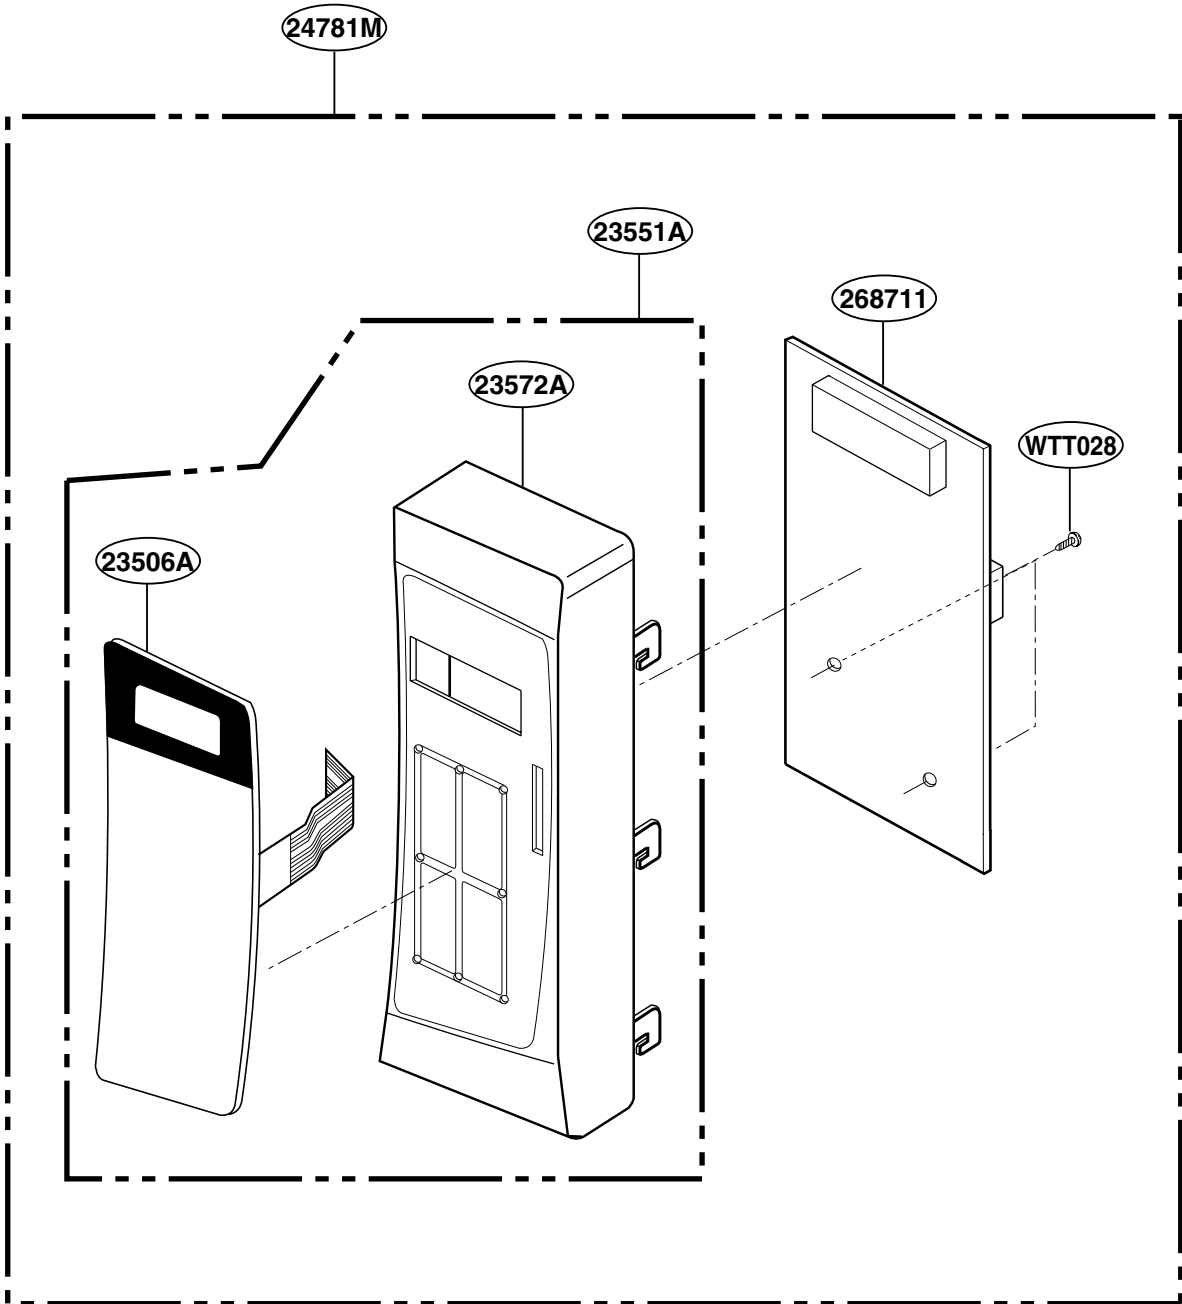

EXPLODED VIEW

INTRODUCTION

JES735

JES739

P/NO:3828W5S4231

DOOR PARTS

CONTROL PANEL PARTS

OVEN CAVITY PARTS

SUCTION GUIDE PARTS

INTERIOR PARTS (I)

Model: JES735WJ 01
JES735BJ 01
JES739WJ 01

Check the rating label of **Model** and order SVC parts according to the **Model No.**

INTERIOR PARTS (II)

Model: JES735WJ 02
JES735BJ 02
JES739WJ 02

Check the rating label of **Model** and order SVC parts according to the **Model No.**

BASE PLATE PARTS