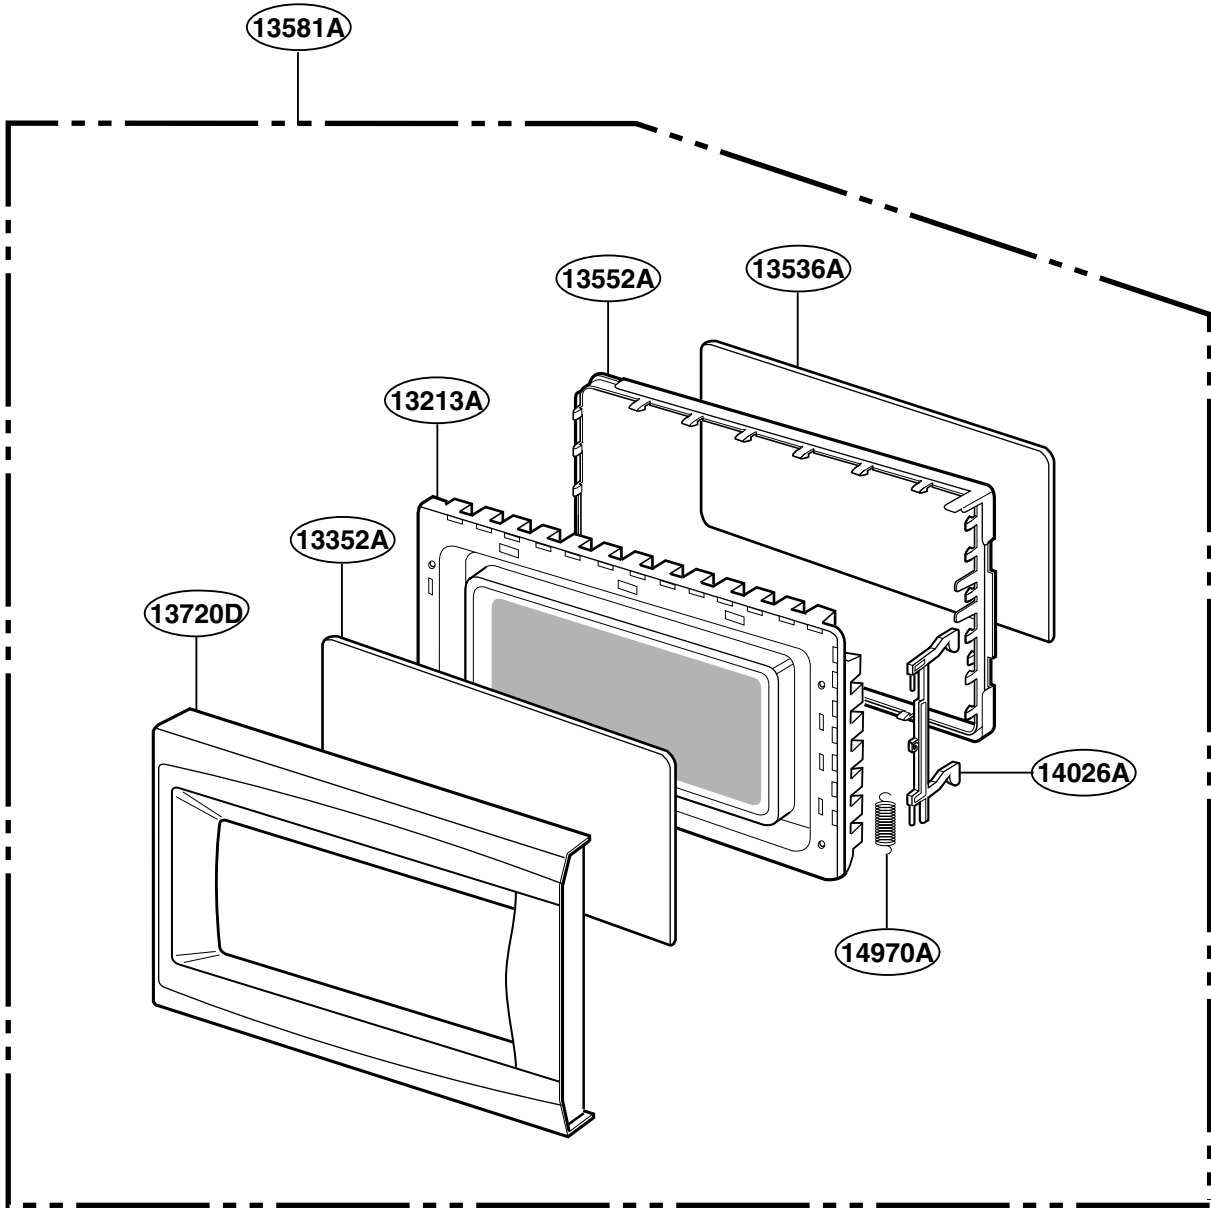

EXPLODED VIEW

INTRODUCTION

JES735

JES739

P/NO:3828W5S4231

DOOR PARTS

CONTROL PANEL PARTS

OVEN CAVITY PARTS

SUCTION GUIDE PARTS

INTERIOR PARTS (I)

Model: JES735WJ 01
JES735BJ 01
JES739WJ 01

Check the rating label of **Model** and order SVC parts according to the **Model No.**

INTERIOR PARTS (II)

Model: JES735WJ 02
JES735BJ 02
JES739WJ 02

Check the rating label of **Model** and order SVC parts according to the **Model No.**

BASE PLATE PARTS