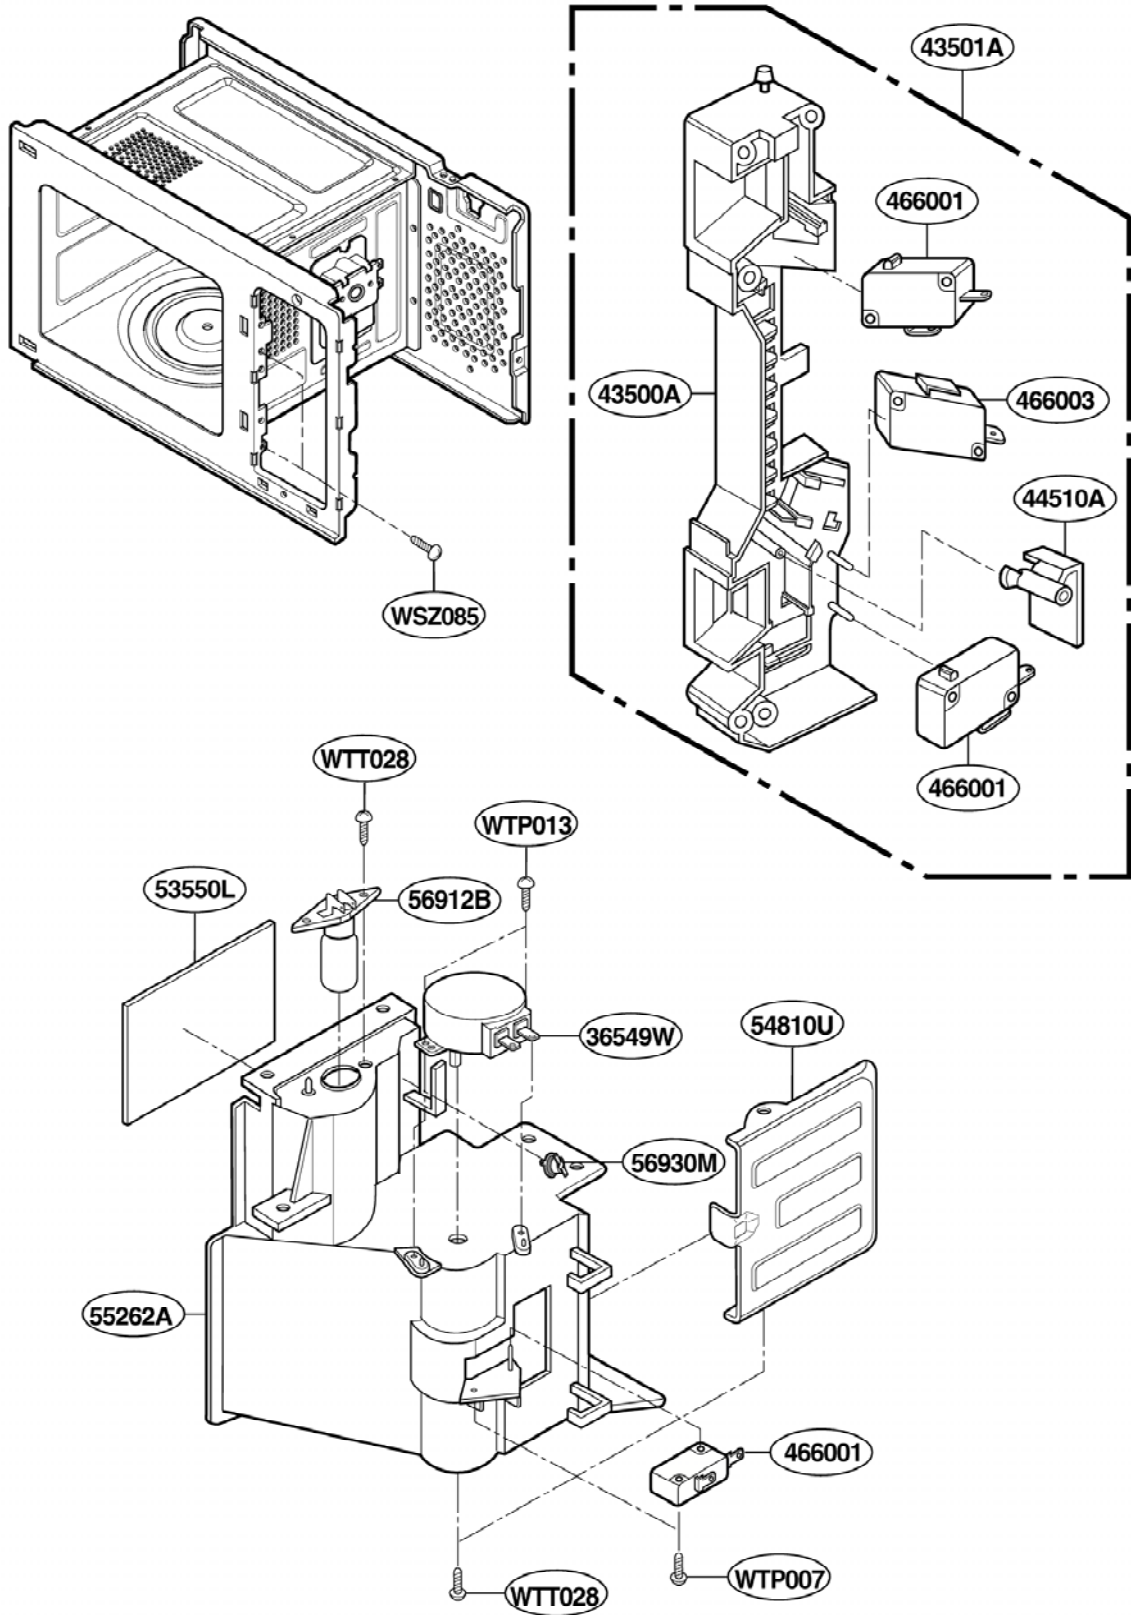

EXPLODED VIEW

INTRODUCTION

FOR MODEL : JMC9158AAB
JMC9158AAQ
JMC9158AAS
JMC9158AAW

Serial Number Identification

(Figure Check First & Second)

ex) 1 0 □□□□□□□□

P/NO:3828W5S4388

DOOR PARTS

CONTROL PANEL PARTS

FOR MODEL : JMC9158AAW
JMC9158AAB
JMC9158AAQ

FOR MODEL : JMC9158AAS

OVEN CAVITY PARTS

LATCH BOARD PARTS

INTERIOR PARTS (I)

| | |
|--------------------|---|
| Serial No. | Check the rating label of Model and order SVC parts according to the Serial No. |
| 10 □ □ □ □ □ □ □ □ | |

INTERIOR PARTS (II)

| | |
|--------------------|---|
| Serial No. | Check the rating label of Model and order SVC parts according to the Serial No. |
| 11 □ □ □ □ □ □ □ □ | |

BASE PLATE PARTS

SENSOR PARTS