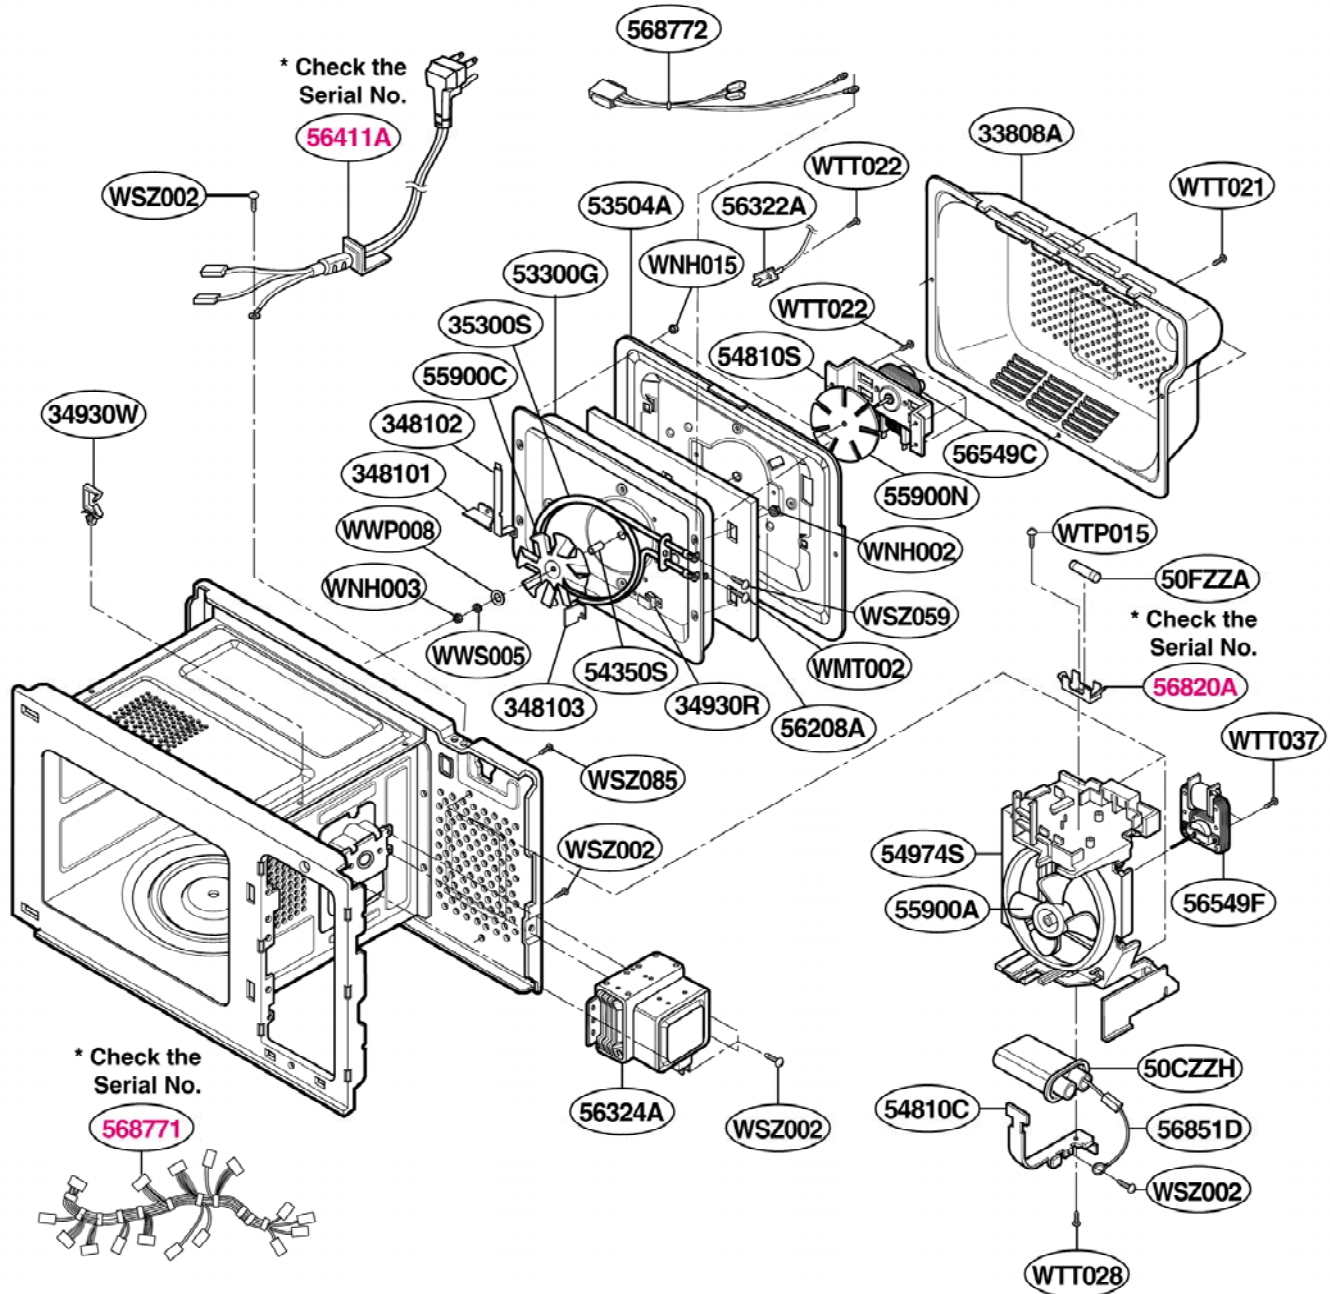

EXPLODED VIEW

INTRODUCTION

FOR MODEL : JMC9158AAB
JMC9158AAQ
JMC9158AAS
JMC9158AAW

Serial Number Identification

(Figure Check First & Second)

ex) 1 0 □□□□□□□□

P/NO:3828W5S4388

DOOR PARTS

CONTROL PANEL PARTS

FOR MODEL : JMC9158AAW
JMC9158AAB
JMC9158AAQ

FOR MODEL : JMC9158AAS

OVEN CAVITY PARTS

LATCH BOARD PARTS

INTERIOR PARTS (I)

| | |
|--------------------|---|
| Serial No. | Check the rating label of Model and order SVC parts according to the Serial No. |
| 10 □ □ □ □ □ □ □ □ | |

INTERIOR PARTS (II)

| | |
|--------------------|---|
| Serial No. | Check the rating label of Model and order SVC parts according to the Serial No. |
| 11 □ □ □ □ □ □ □ □ | |

BASE PLATE PARTS

SENSOR PARTS