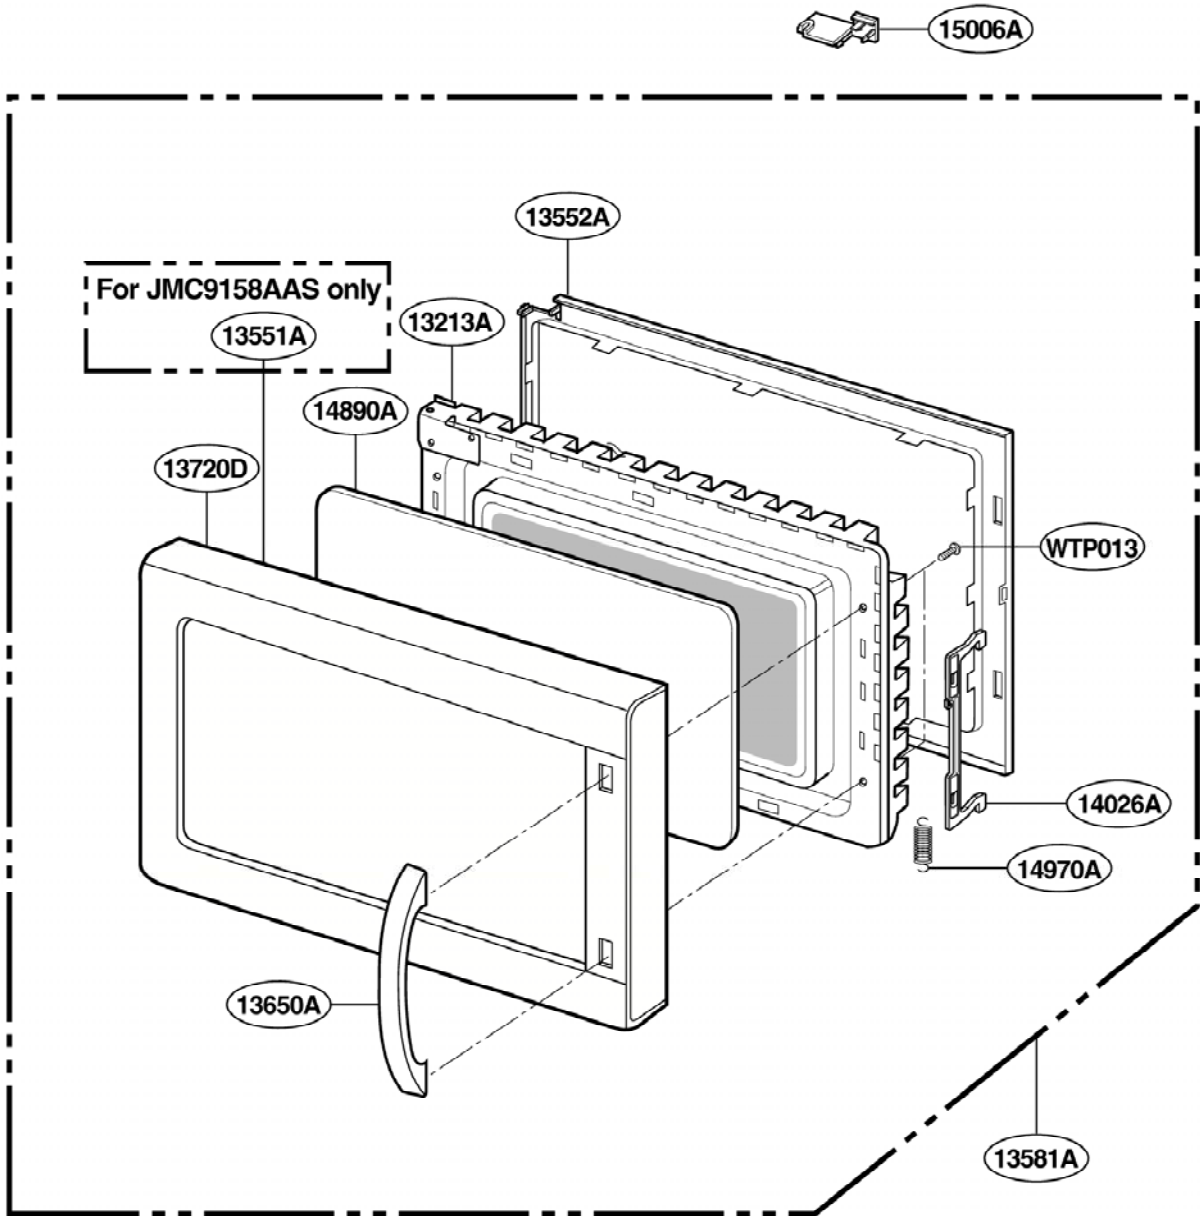

EXPLODED VIEW

INTRODUCTION

FOR MODEL : JMC9158AAB
JMC9158AAQ
JMC9158AAS
JMC9158AAW

Serial Number Identification

(Figure Check First & Second)

ex) 1 0 □□□□□□□□

P/NO:3828W5S4388

DOOR PARTS

CONTROL PANEL PARTS

FOR MODEL : JMC9158AAW
JMC9158AAB
JMC9158AAQ

FOR MODEL : JMC9158AAS

OVEN CAVITY PARTS

LATCH BOARD PARTS

INTERIOR PARTS (I)

| | |
|--------------------|---|
| Serial No. | Check the rating label of Model and order SVC parts according to the Serial No. |
| 10 □ □ □ □ □ □ □ □ | |

INTERIOR PARTS (II)

| | |
|--------------------|---|
| Serial No. | Check the rating label of Model and order SVC parts according to the Serial No. |
| 11 □ □ □ □ □ □ □ □ | |

BASE PLATE PARTS

SENSOR PARTS