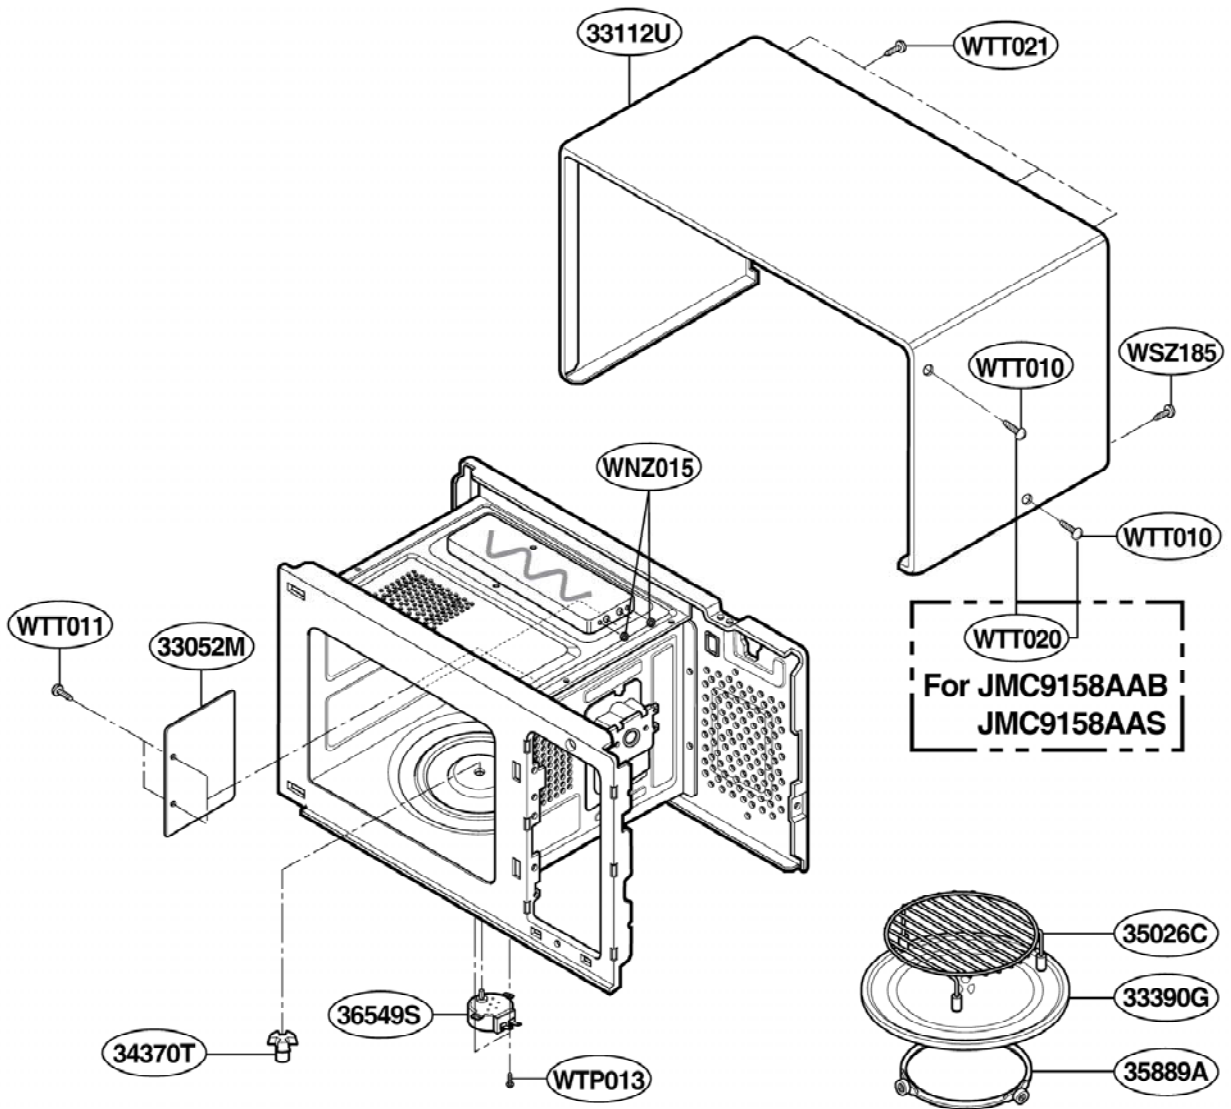

EXPLODED VIEW

INTRODUCTION

FOR MODEL : JMC9158AAB
JMC9158AAQ
JMC9158AAS
JMC9158AAW

Serial Number Identification

(Figure Check First & Second)

ex) 1 0 □□□□□□□□

P/NO:3828W5S4388

DOOR PARTS

CONTROL PANEL PARTS

FOR MODEL : JMC9158AAW
JMC9158AAB
JMC9158AAQ

FOR MODEL : JMC9158AAS

OVEN CAVITY PARTS

LATCH BOARD PARTS

INTERIOR PARTS (I)

| | |
|--------------------|---|
| Serial No. | Check the rating label of Model and order SVC parts according to the Serial No. |
| 10 □ □ □ □ □ □ □ □ | |

INTERIOR PARTS (II)

| | |
|--------------------|---|
| Serial No. | Check the rating label of Model and order SVC parts according to the Serial No. |
| 11 □ □ □ □ □ □ □ □ | |

BASE PLATE PARTS

SENSOR PARTS