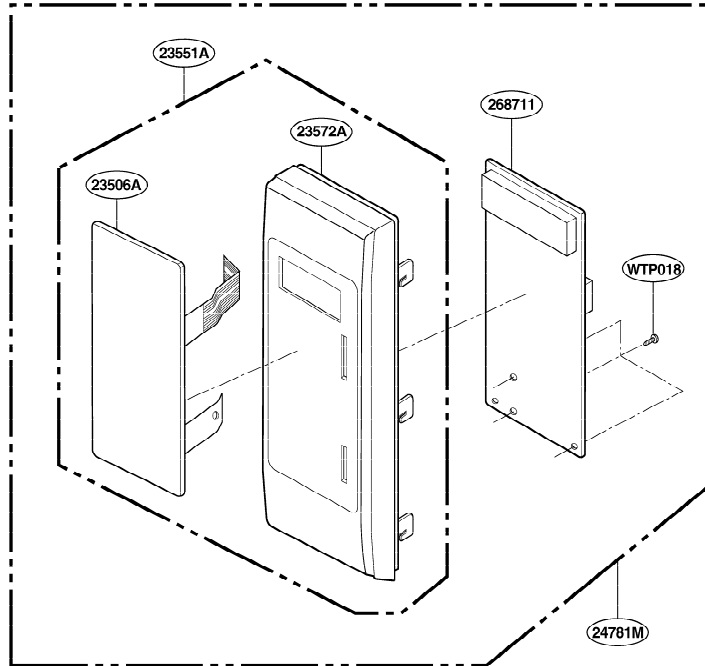

EXPLODED VIEW

INTRODUCTION

FOR MODEL : JMC9158AAB
JMC9158AAQ
JMC9158AAS
JMC9158AAW

Serial Number Identification

(Figure Check First & Second)

ex) 1 0 □□□□□□□□

P/NO:3828W5S4388

DOOR PARTS

CONTROL PANEL PARTS

FOR MODEL : JMC9158AAW
JMC9158AAB
JMC9158AAQ

FOR MODEL : JMC9158AAS

OVEN CAVITY PARTS

LATCH BOARD PARTS

INTERIOR PARTS (I)

| | |
|--------------------|---|
| Serial No. | Check the rating label of Model and order SVC parts according to the Serial No. |
| 10 □ □ □ □ □ □ □ □ | |

INTERIOR PARTS (II)

| | |
|--------------------|---|
| Serial No. | Check the rating label of Model and order SVC parts according to the Serial No. |
| 11 □ □ □ □ □ □ □ □ | |

BASE PLATE PARTS

SENSOR PARTS