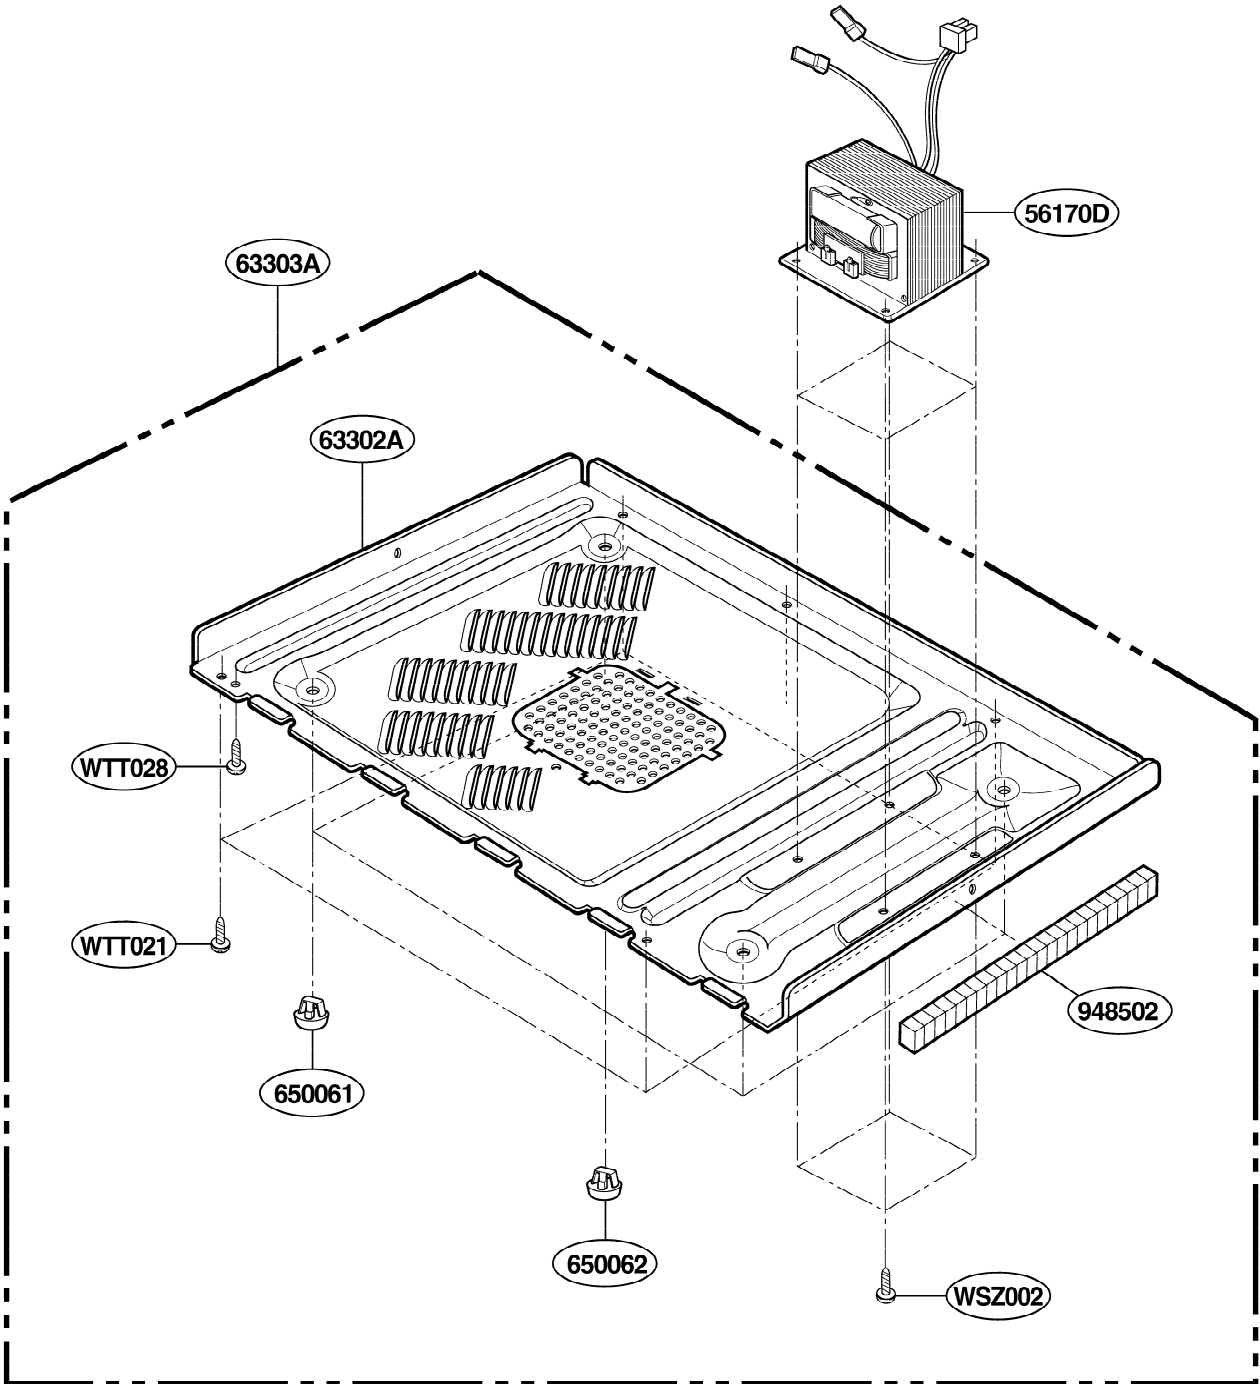

EXPLODED VIEW

INTRODUCTION

FOR MODEL : JMC9158AAB
JMC9158AAQ
JMC9158AAS
JMC9158AAW

Serial Number Identification

(Figure Check First & Second)

ex) 1 0 □□□□□□□□

P/NO:3828W5S4388

DOOR PARTS

CONTROL PANEL PARTS

FOR MODEL : JMC9158AAW
JMC9158AAB
JMC9158AAQ

FOR MODEL : JMC9158AAS

OVEN CAVITY PARTS

LATCH BOARD PARTS

INTERIOR PARTS (I)

| | |
|--------------------|---|
| Serial No. | Check the rating label of Model and order SVC parts according to the Serial No. |
| 10 □ □ □ □ □ □ □ □ | |

INTERIOR PARTS (II)

| | |
|--------------------|---|
| Serial No. | Check the rating label of Model and order SVC parts according to the Serial No. |
| 11 □ □ □ □ □ □ □ □ | |

BASE PLATE PARTS

SENSOR PARTS