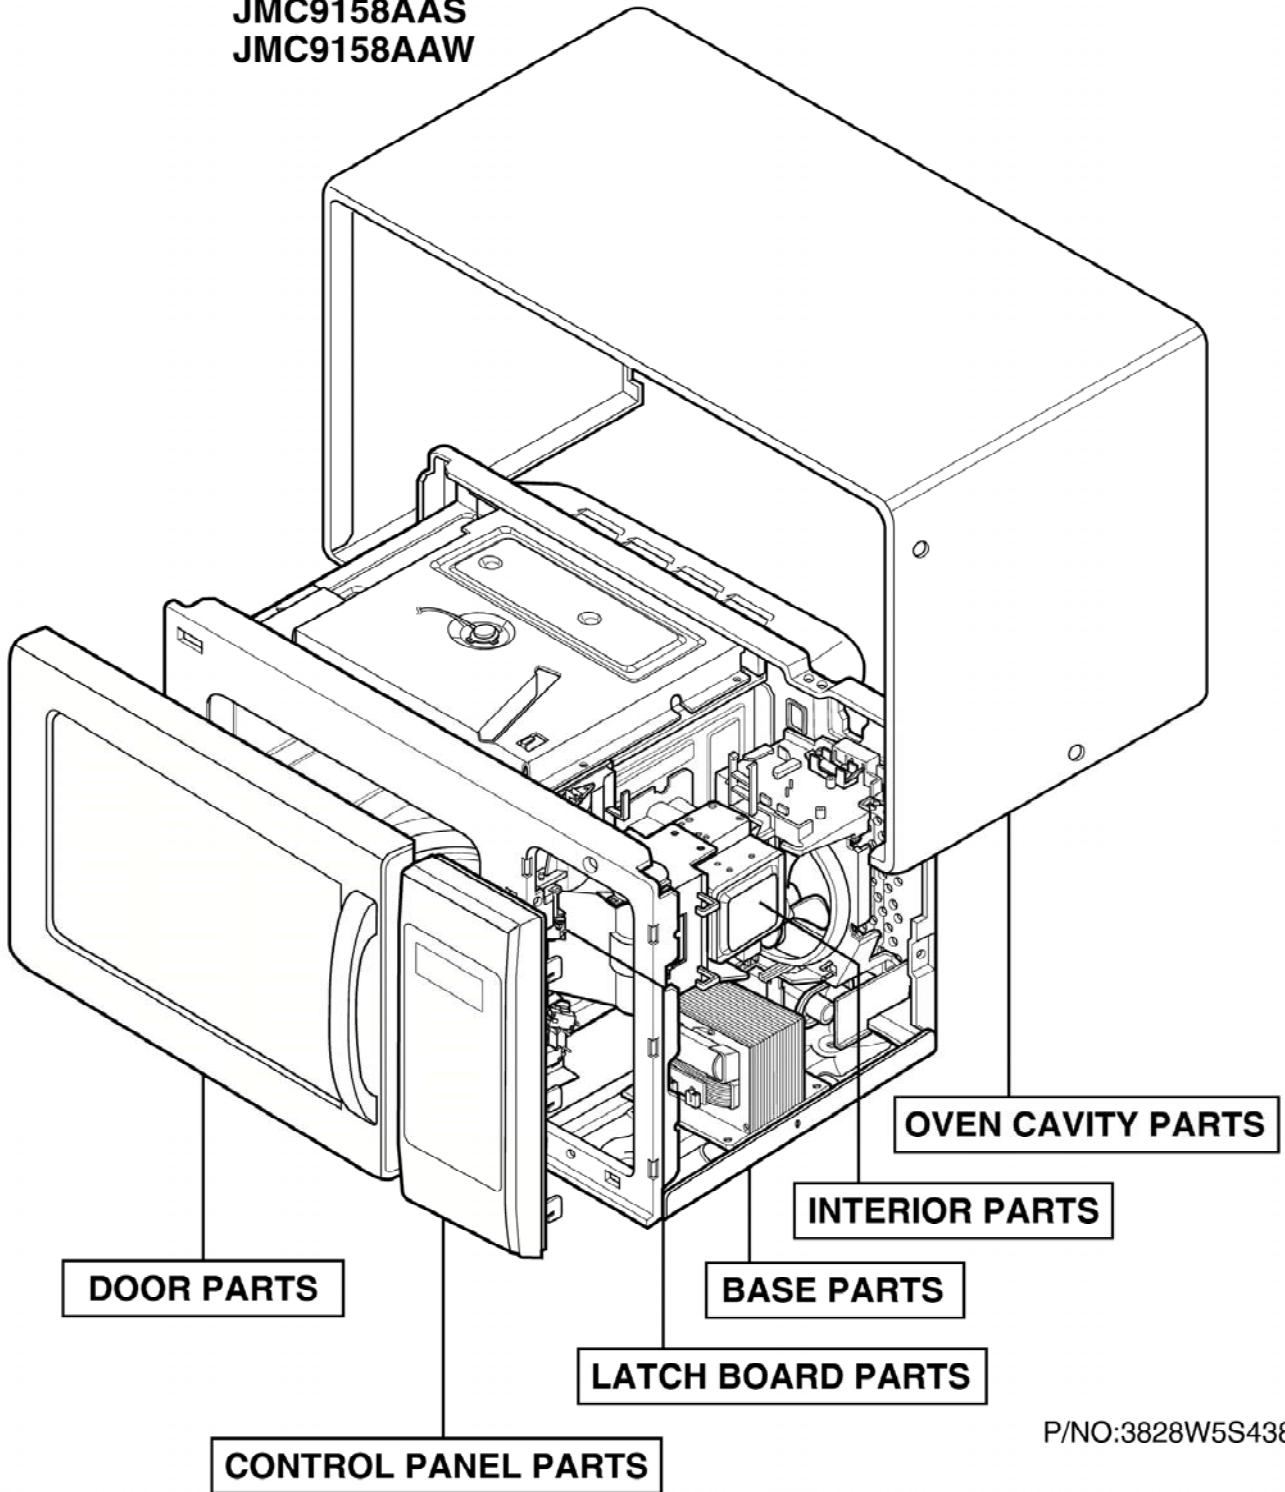

EXPLODED VIEW

INTRODUCTION

FOR MODEL : JMC9158AAB
JMC9158AAQ
JMC9158AAS
JMC9158AAW

Serial Number Identification

(Figure Check First & Second)

ex) 1 0 □□□□□□□□

P/NO:3828W5S4388

DOOR PARTS

CONTROL PANEL PARTS

FOR MODEL : JMC9158AAW
JMC9158AAB
JMC9158AAQ

FOR MODEL : JMC9158AAS

OVEN CAVITY PARTS

LATCH BOARD PARTS

INTERIOR PARTS (I)

| | |
|--------------------|---|
| Serial No. | Check the rating label of Model and order SVC parts according to the Serial No. |
| 10 □ □ □ □ □ □ □ □ | |

INTERIOR PARTS (II)

| | |
|--------------------|---|
| Serial No. | Check the rating label of Model and order SVC parts according to the Serial No. |
| 11 □ □ □ □ □ □ □ □ | |

BASE PLATE PARTS

SENSOR PARTS