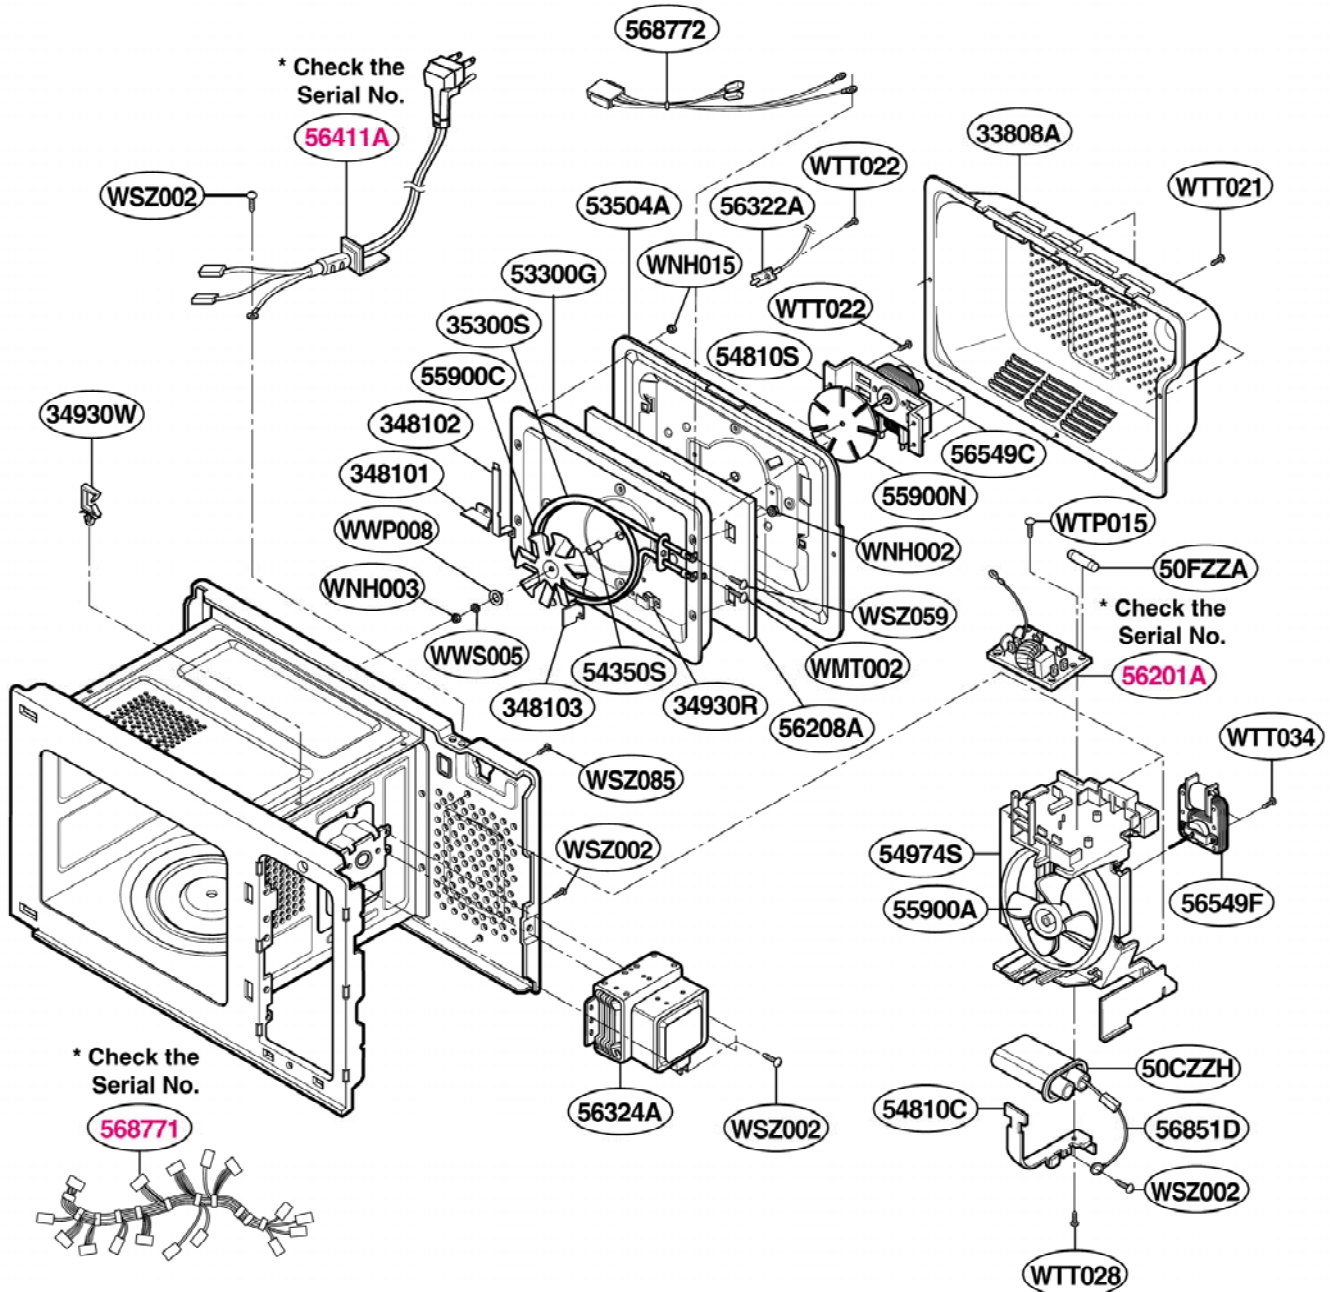

EXPLODED VIEW

INTRODUCTION

FOR MODEL : JMC9158AAB
JMC9158AAQ
JMC9158AAS
JMC9158AAW

Serial Number Identification

(Figure Check First & Second)

ex) 1 0 □□□□□□□□

P/NO:3828W5S4388

DOOR PARTS

CONTROL PANEL PARTS

FOR MODEL : JMC9158AAW
JMC9158AAB
JMC9158AAQ

FOR MODEL : JMC9158AAS

OVEN CAVITY PARTS

LATCH BOARD PARTS

INTERIOR PARTS (I)

| | |
|--------------------|---|
| Serial No. | Check the rating label of Model and order SVC parts according to the Serial No. |
| 10 □ □ □ □ □ □ □ □ | |

INTERIOR PARTS (II)

| | |
|--------------------|---|
| Serial No. | Check the rating label of Model and order SVC parts according to the Serial No. |
| 11 □ □ □ □ □ □ □ □ | |

BASE PLATE PARTS

SENSOR PARTS