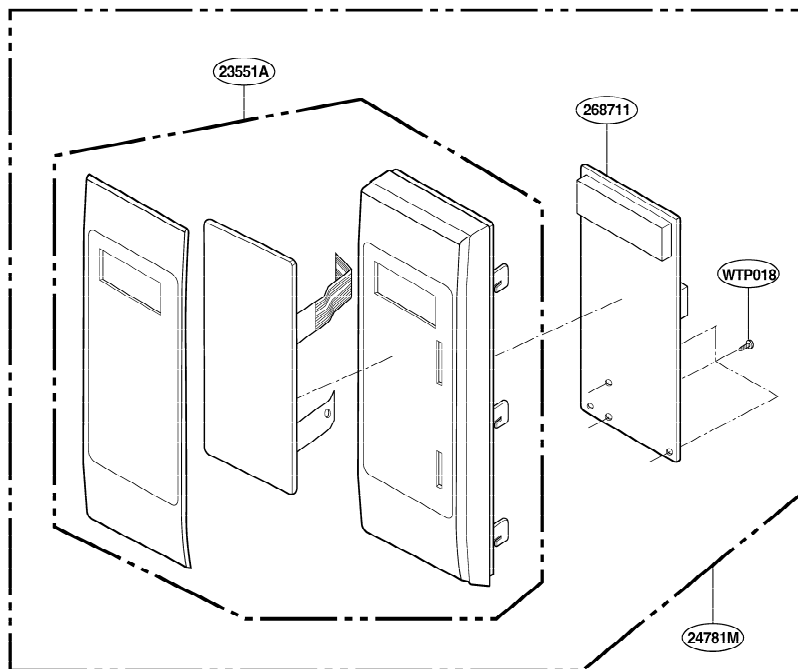

EXPLODED VIEW

INTRODUCTION

FOR MODEL : JMC9158AAB
JMC9158AAQ
JMC9158AAS
JMC9158AAW

Serial Number Identification

(Figure Check First & Second)

ex) 1 0 □□□□□□□□

P/NO:3828W5S4388

DOOR PARTS

CONTROL PANEL PARTS

FOR MODEL : JMC9158AAW
JMC9158AAB
JMC9158AAQ

FOR MODEL : JMC9158AAS

OVEN CAVITY PARTS

LATCH BOARD PARTS

INTERIOR PARTS (I)

| | |
|--------------------|---|
| Serial No. | Check the rating label of Model and order SVC parts according to the Serial No. |
| 10 □ □ □ □ □ □ □ □ | |

INTERIOR PARTS (II)

| | |
|--------------------|---|
| Serial No. | Check the rating label of Model and order SVC parts according to the Serial No. |
| 11 □ □ □ □ □ □ □ □ | |

BASE PLATE PARTS

SENSOR PARTS