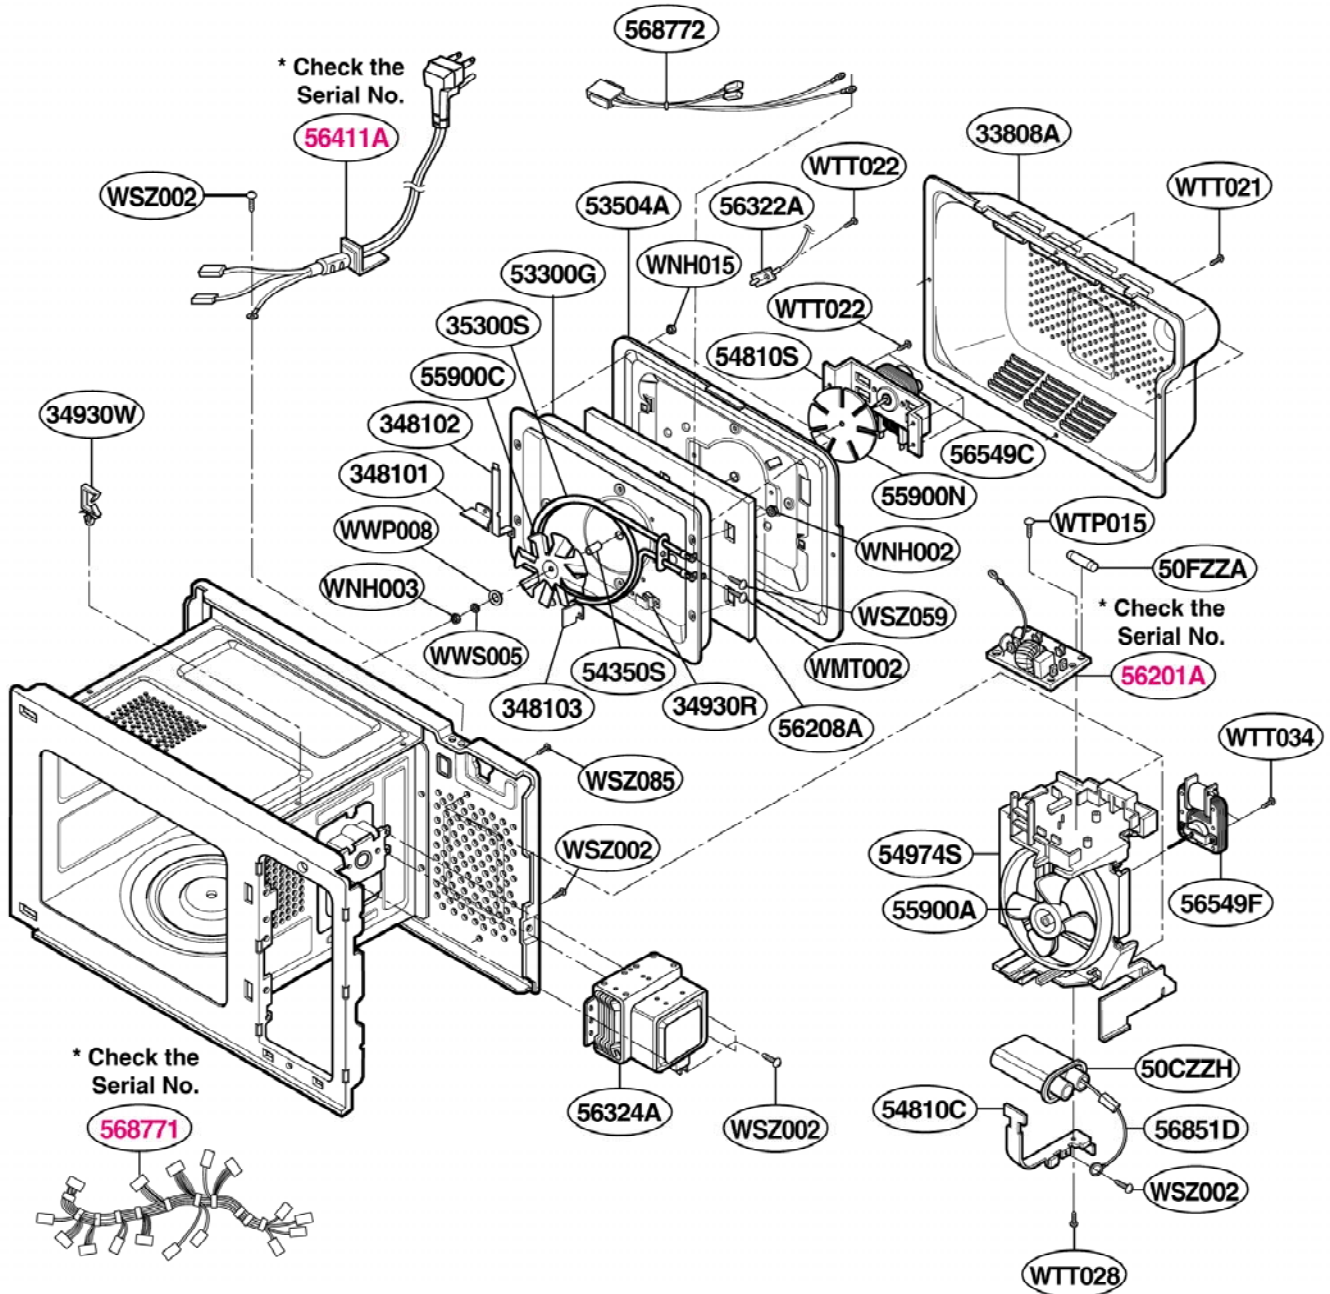

DOOR PARTS

CONTROL PANEL PARTS

FOR MODEL : JMC9158AAW
JMC9158AAB
JMC9158AAQ

FOR MODEL : JMC9158AAS

LATCH BOARD PARTS

INTERIOR PARTS (II)

Serial No.	Check the rating label of Model and order SVC parts according to the Serial No.
11 □ □ □ □ □ □ □ □	

BASE PLATE PARTS

SENSOR PARTS