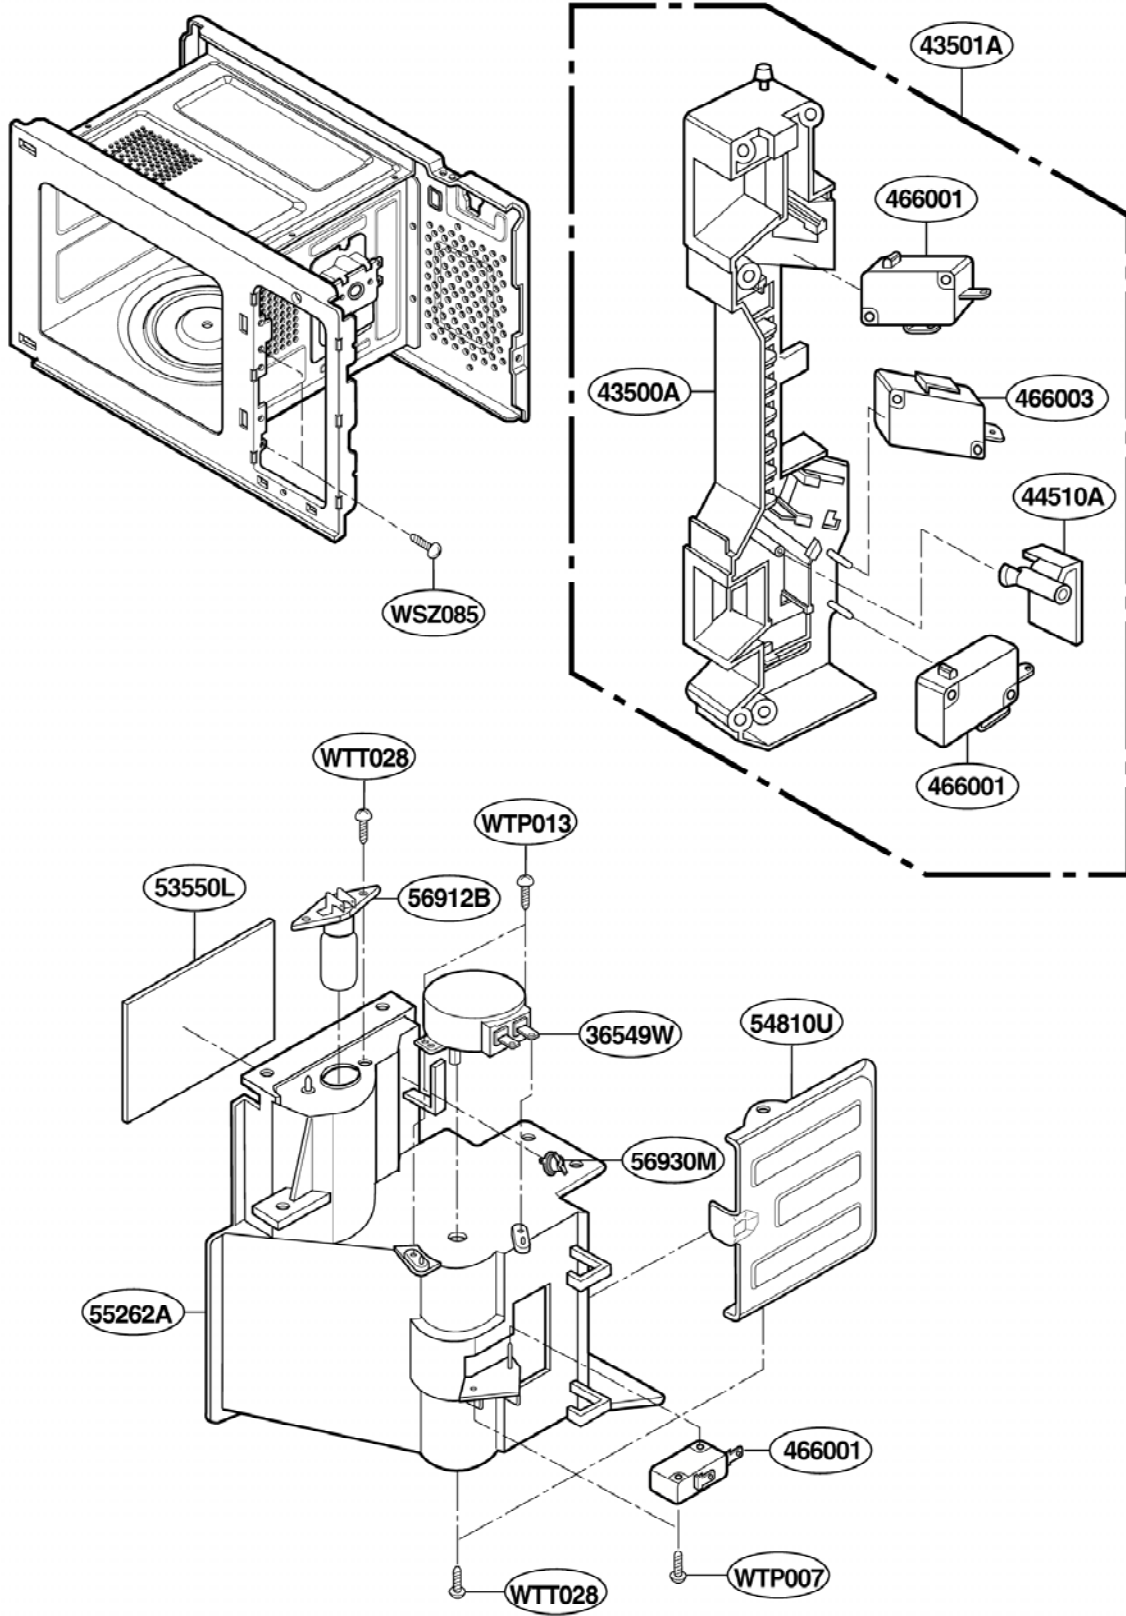

----- Manual continues below -----

EXPLODED VIEW

INTRODUCTION

FOR MODEL : JMC9158AAB
JMC9158AAQ
JMC9158AAS
JMC9158AAW

Serial Number Identification

(Figure Check First & Second)

ex) 1 0 □□□□□□□□

P/NO:3828W5S4388

DOOR PARTS

CONTROL PANEL PARTS

FOR MODEL : JMC9158AAW
JMC9158AAB
JMC9158AAQ

FOR MODEL : JMC9158AAS

LATCH BOARD PARTS

INTERIOR PARTS (II)

Serial No.	Check the rating label of Model and order SVC parts according to the Serial No.
11 □ □ □ □ □ □ □ □	

BASE PLATE PARTS

SENSOR PARTS