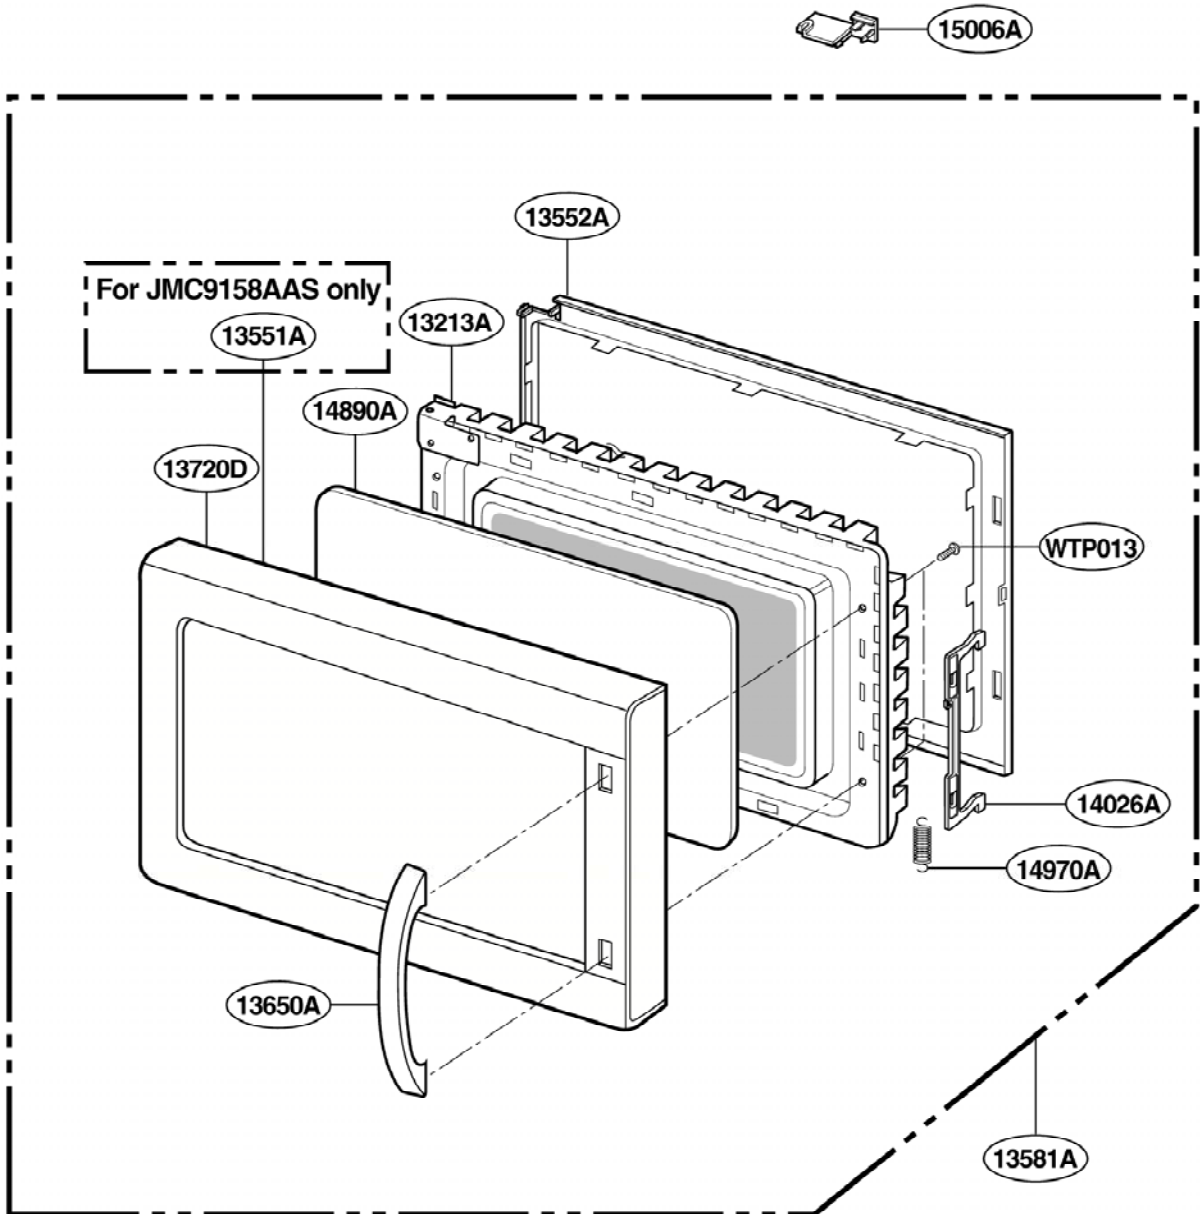

----- Manual continues below -----

EXPLODED VIEW

INTRODUCTION

FOR MODEL : JMC9158AAB
JMC9158AAQ
JMC9158AAS
JMC9158AAW

Serial Number Identification

(Figure Check First & Second)

ex) 1 0 □□□□□□□□

P/NO:3828W5S4388

DOOR PARTS

CONTROL PANEL PARTS

FOR MODEL : JMC9158AAW
JMC9158AAB
JMC9158AAQ

FOR MODEL : JMC9158AAS

LATCH BOARD PARTS

INTERIOR PARTS (II)

Serial No.	Check the rating label of Model and order SVC parts according to the Serial No.
11 □ □ □ □ □ □ □ □	

BASE PLATE PARTS

SENSOR PARTS