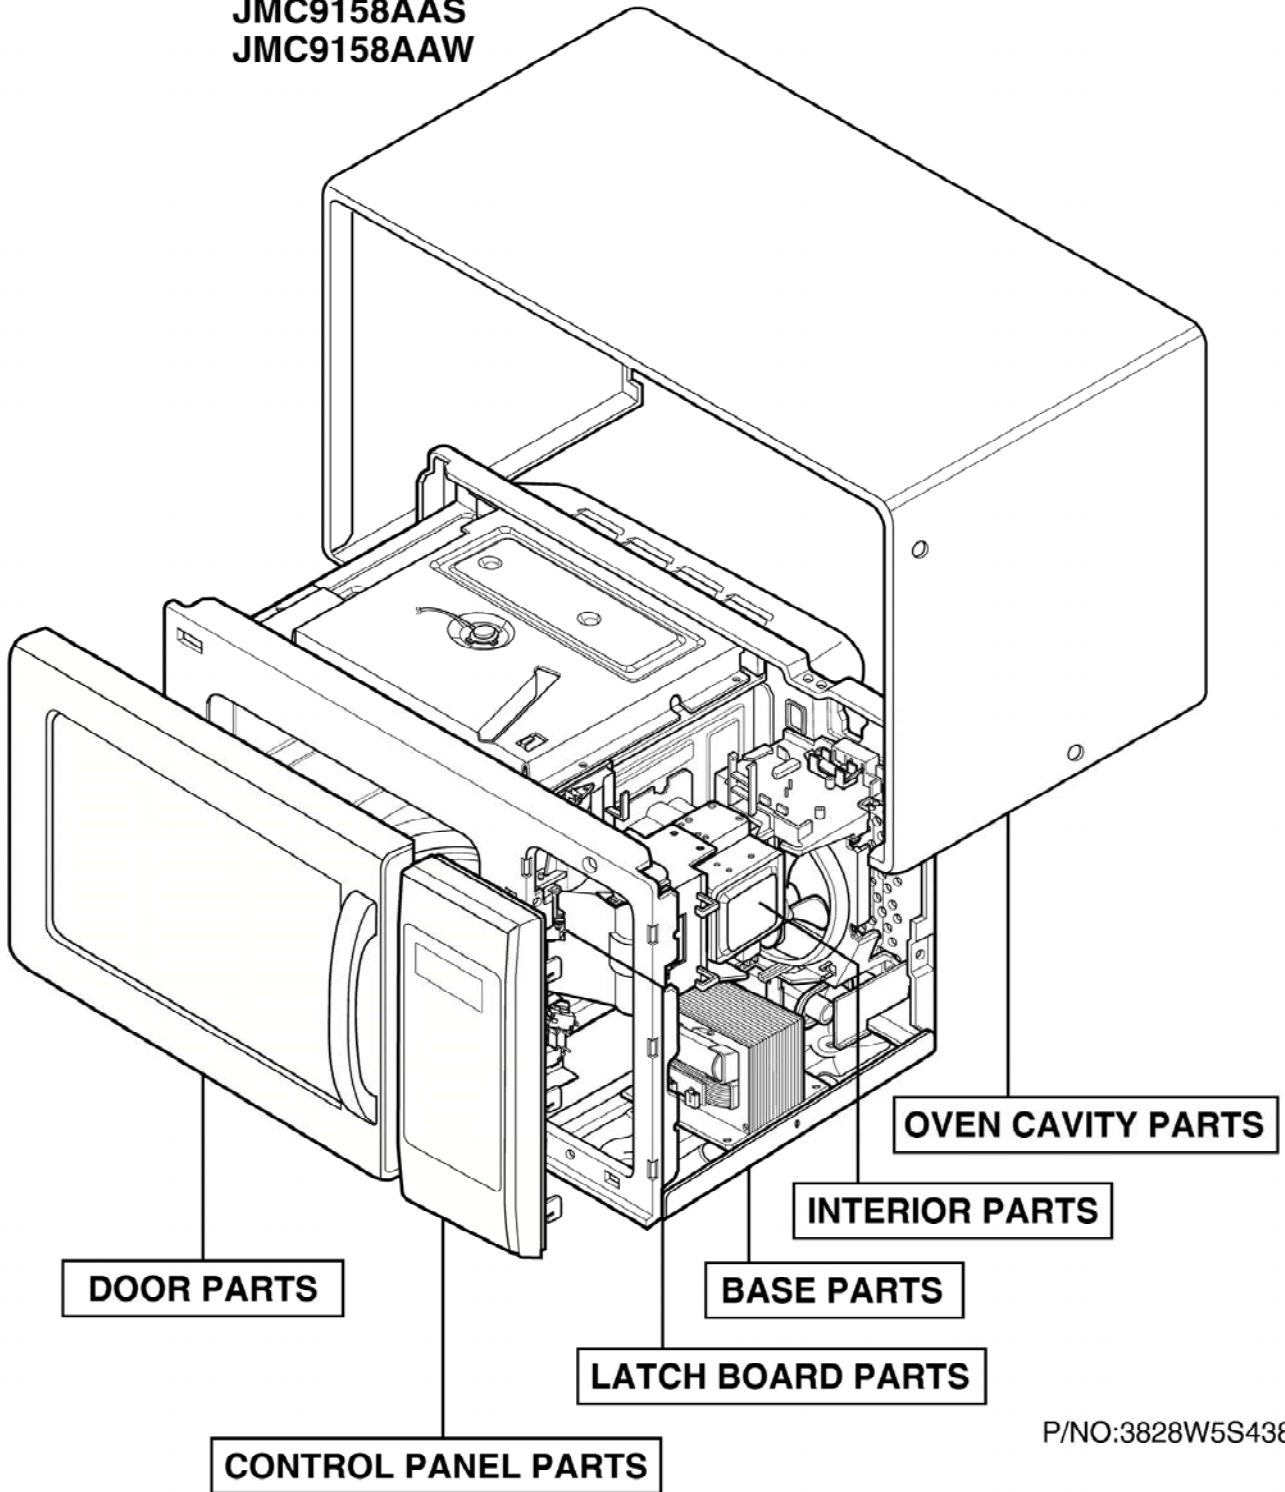

----- Manual continues below -----

EXPLODED VIEW

INTRODUCTION

FOR MODEL : JMC9158AAB
JMC9158AAQ
JMC9158AAS
JMC9158AAW

Serial Number Identification

(Figure Check First & Second)

ex) 1 0 □□□□□□□□

P/NO:3828W5S4388

DOOR PARTS

CONTROL PANEL PARTS

FOR MODEL : JMC9158AAW
JMC9158AAB
JMC9158AAQ

FOR MODEL : JMC9158AAS

LATCH BOARD PARTS

INTERIOR PARTS (II)

Serial No.	Check the rating label of Model and order SVC parts according to the Serial No.
11 □ □ □ □ □ □ □ □	

BASE PLATE PARTS

SENSOR PARTS