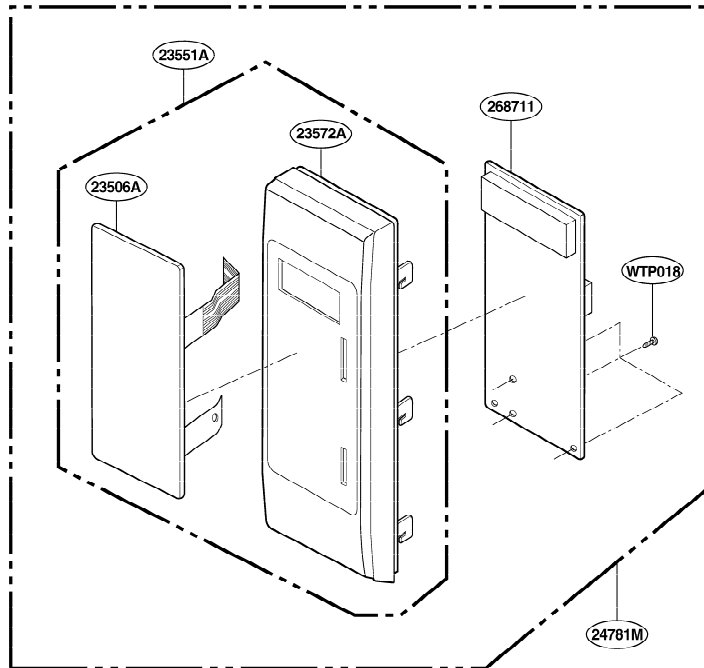

----- Manual continues below -----

EXPLODED VIEW

INTRODUCTION

FOR MODEL : JMC9158AAB
JMC9158AAQ
JMC9158AAS
JMC9158AAW

Serial Number Identification

(Figure Check First & Second)

ex) 1 0 □□□□□□□□

P/NO:3828W5S4388

DOOR PARTS

CONTROL PANEL PARTS

FOR MODEL : JMC9158AAW
JMC9158AAB
JMC9158AAQ

FOR MODEL : JMC9158AAS

LATCH BOARD PARTS

INTERIOR PARTS (II)

Serial No.	Check the rating label of Model and order SVC parts according to the Serial No.
11 □ □ □ □ □ □ □ □	

BASE PLATE PARTS

SENSOR PARTS