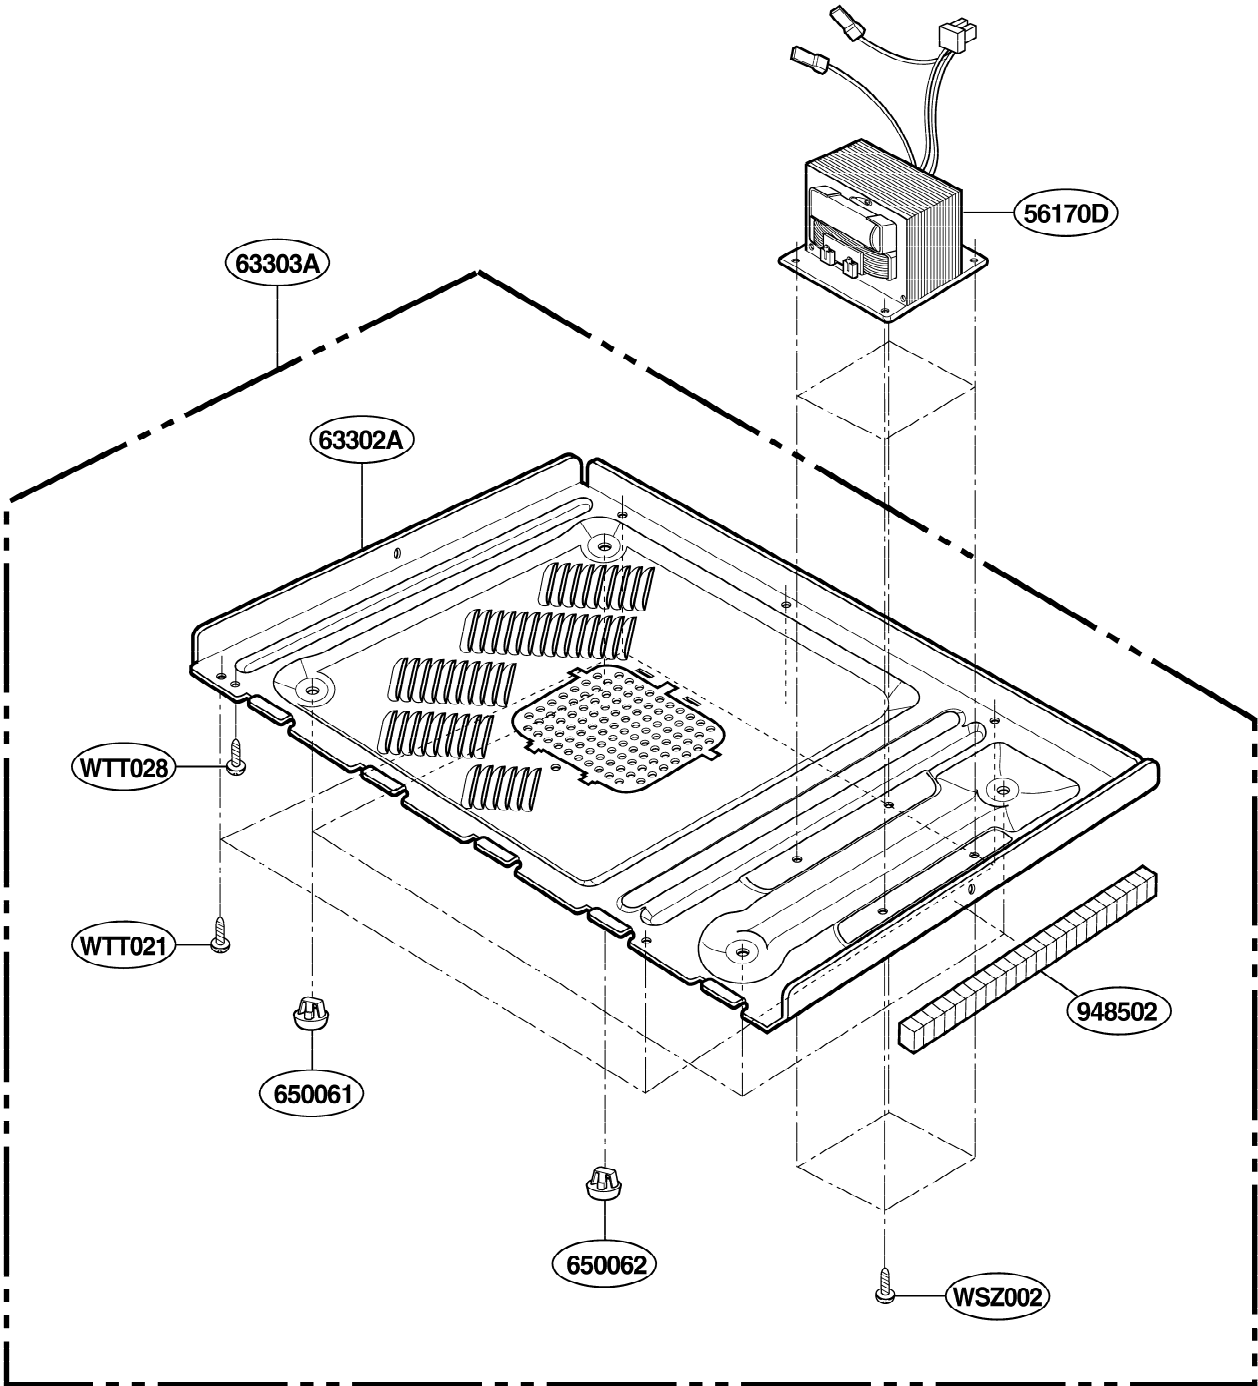

DOOR PARTS

CONTROL PANEL PARTS

FOR MODEL : JMC9158AAW
JMC9158AAB
JMC9158AAQ

FOR MODEL : JMC9158AAS

LATCH BOARD PARTS

INTERIOR PARTS (II)

Serial No.	Check the rating label of Model and order SVC parts according to the Serial No.
11 □ □ □ □ □ □ □ □	

BASE PLATE PARTS

SENSOR PARTS