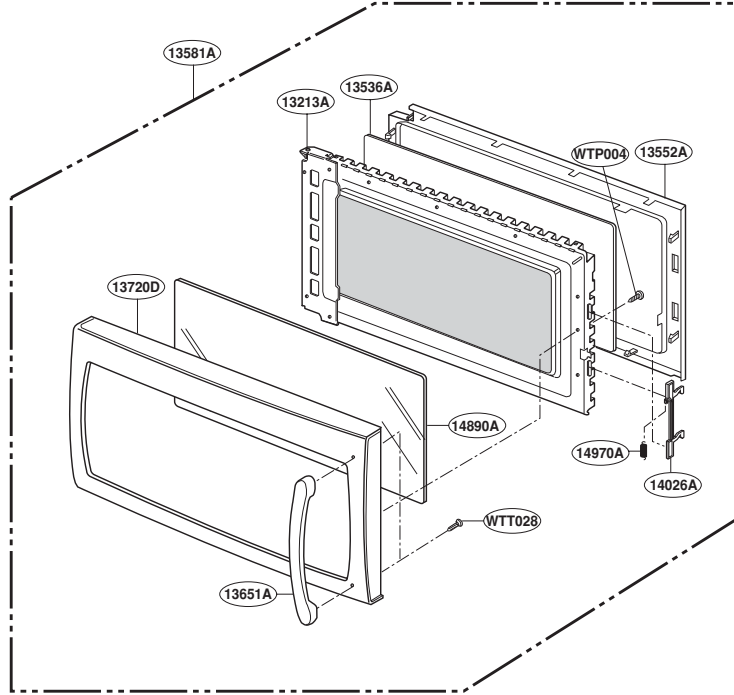

EXPLODED VIEW

DOOR PARTS

FOR MODEL: MMV4184AW/B/C
MMV5186AAW/B/Q

FOR MODEL: MMV5186AAS

FOR MODEL: JMV8196AAW/B/Q

FOR MODEL: JMV8196AAS

CONTROLLER PARTS

FOR MODEL: MMV4184AW/B/C
MMV5186AAW/B/Q

FOR MODEL: MMV5186AAS

FOR MODEL: JMV8196AAW/B/Q

FOR MODEL: JMV8196AAS

OVEN CAVITY PARTS

LATCH BOARD PARTS

INTERIOR PARTS (I)

INTERIOR PARTS (II)

INSTALLATION PARTS