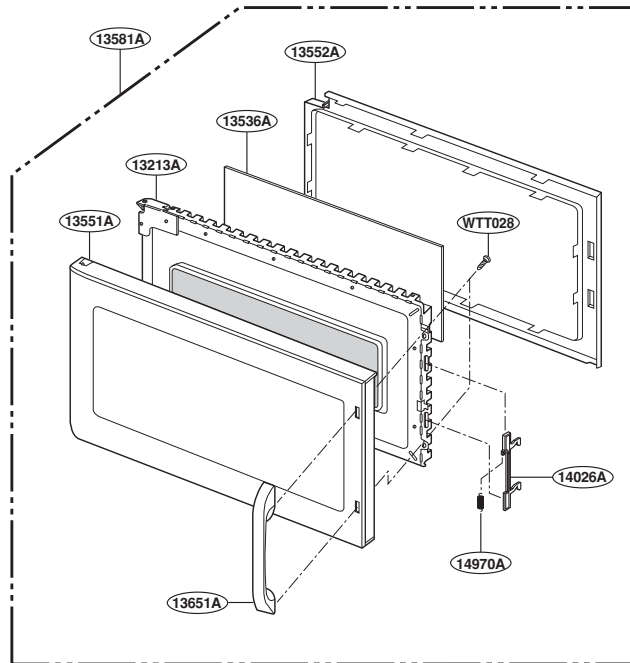

EXPLODED VIEW

DOOR PARTS

FOR MODEL: MMV4184AW/B/C
MMV5186AAW/B/Q

FOR MODEL: MMV5186AAS

FOR MODEL: JMV8196AAW/B/Q

FOR MODEL: JMV8196AAS

CONTROLLER PARTS

FOR MODEL: MMV4184AW/B/C
MMV5186AAW/B/Q

FOR MODEL: MMV5186AAS

FOR MODEL: JMV8196AAW/B/Q

FOR MODEL: JMV8196AAS

OVEN CAVITY PARTS

LATCH BOARD PARTS

INTERIOR PARTS (I)

INTERIOR PARTS (II)

INSTALLATION PARTS