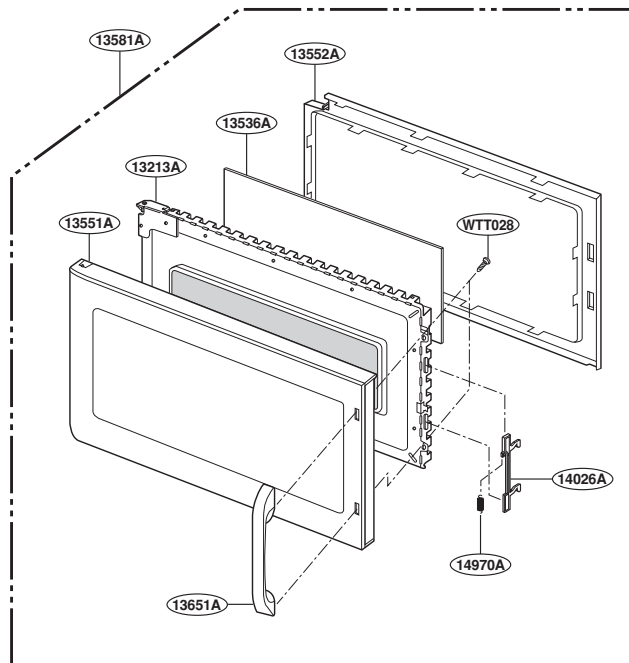

EXPLODED VIEW

DOOR PARTS

FOR MODEL: MMV4184AW/B/C
MMV5186AAW/B/Q

FOR MODEL: MMV5186AAS

FOR MODEL: JMV8196AAW/B/Q

FOR MODEL: JMV8196AAS

CONTROLLER PARTS

FOR MODEL: MMV4184AW/B/C
MMV5186AAW/B/Q

FOR MODEL: MMV5186AAS

FOR MODEL: JMV8196AAW/B/Q

FOR MODEL: JMV8196AAS

OVEN CAVITY PARTS

LATCH BOARD PARTS

INTERIOR PARTS (I)

INTERIOR PARTS (II)

INSTALLATION PARTS