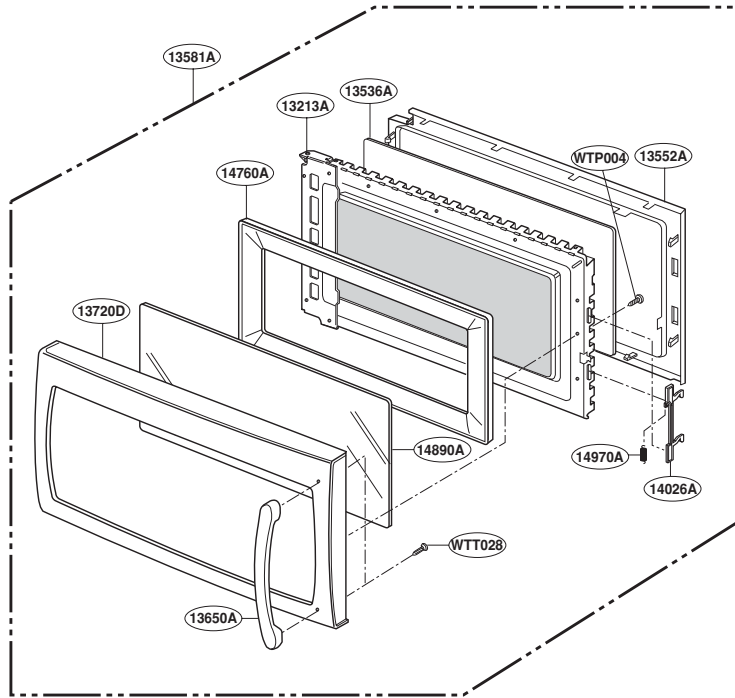

EXPLODED VIEW

DOOR PARTS

FOR MODEL: MMV4184AW/B/C
MMV5186AAW/B/Q

FOR MODEL: MMV5186AAS

FOR MODEL: JMV8196AAW/B/Q

FOR MODEL: JMV8196AAS

CONTROLLER PARTS

FOR MODEL: MMV4184AW/B/C
MMV5186AAW/B/Q

FOR MODEL: MMV5186AAS

FOR MODEL: JMV8196AAW/B/Q

FOR MODEL: JMV8196AAS

OVEN CAVITY PARTS

LATCH BOARD PARTS

INTERIOR PARTS (I)

INTERIOR PARTS (II)

INSTALLATION PARTS