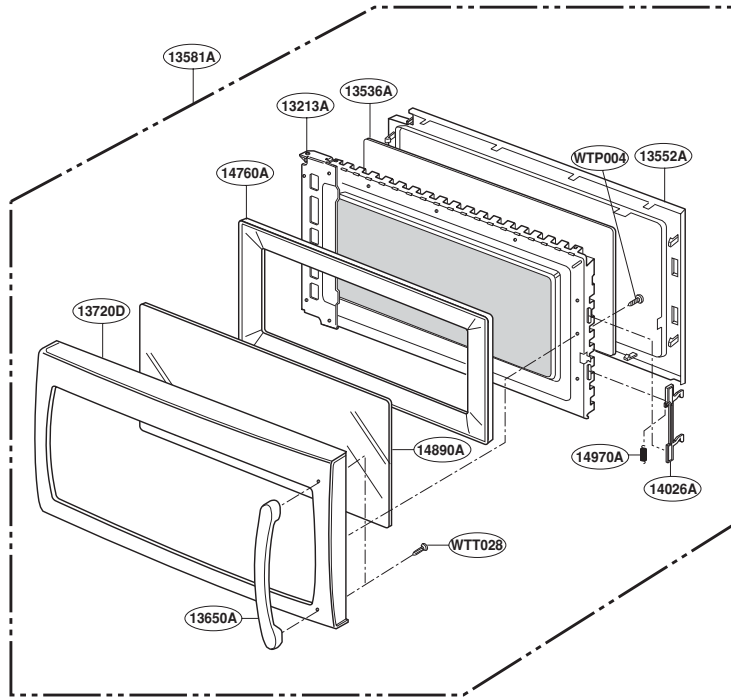

EXPLODED VIEW

DOOR PARTS

FOR MODEL: MMV4184AW/B/C
MMV5186AAW/B/Q

FOR MODEL: MMV5186AAS

FOR MODEL: JMV8196AAW/B/Q

FOR MODEL: JMV8196AAS

CONTROLLER PARTS

FOR MODEL: MMV4184AW/B/C
MMV5186AAW/B/Q

FOR MODEL: MMV5186AAS

FOR MODEL: JMV8196AAW/B/Q

FOR MODEL: JMV8196AAS

OVEN CAVITY PARTS

LATCH BOARD PARTS

INTERIOR PARTS (I)

INTERIOR PARTS (II)

INSTALLATION PARTS