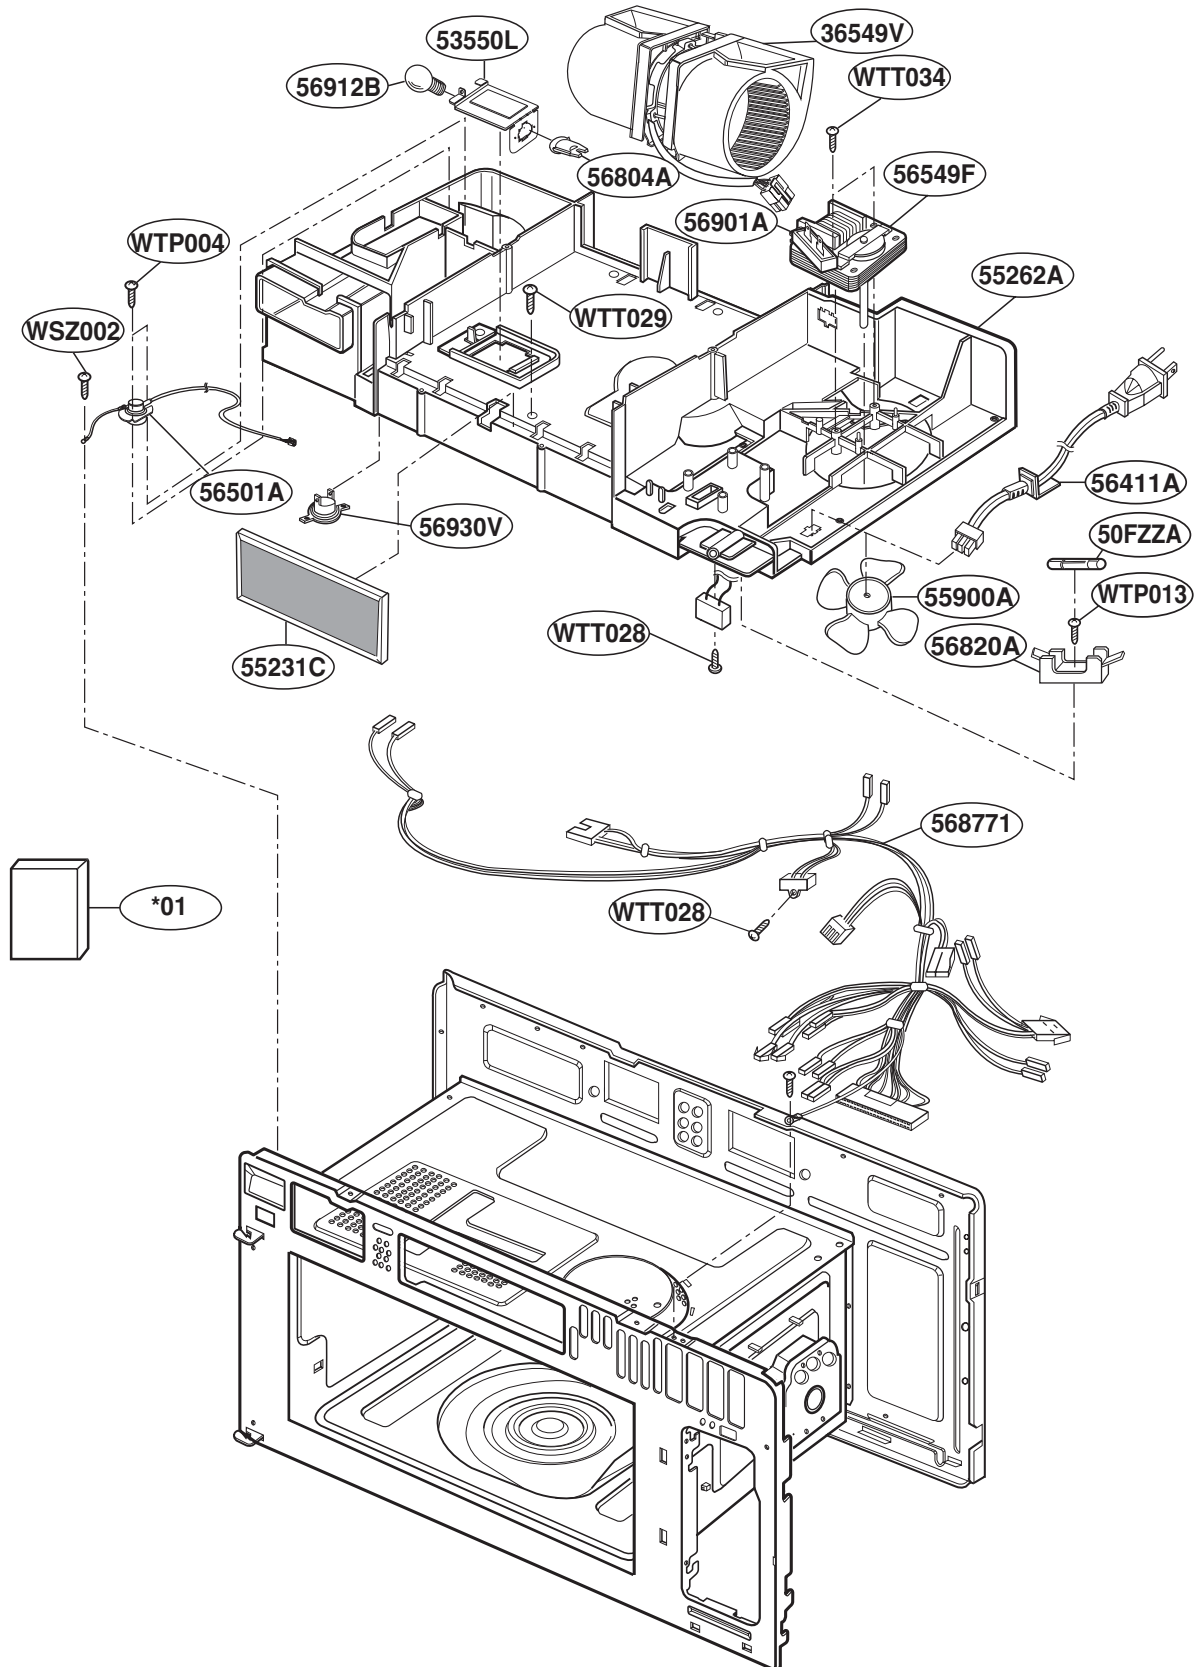

EXPLODED VIEW

DOOR PARTS

FOR MODEL: MMV4184AW/B/C
MMV5186AAW/B/Q

FOR MODEL: MMV5186AAS

FOR MODEL: JMV8196AAW/B/Q

FOR MODEL: JMV8196AAS

CONTROLLER PARTS

FOR MODEL: MMV4184AW/B/C
MMV5186AAW/B/Q

FOR MODEL: MMV5186AAS

FOR MODEL: JMV8196AAW/B/Q

FOR MODEL: JMV8196AAS

OVEN CAVITY PARTS

LATCH BOARD PARTS

INTERIOR PARTS (I)

INTERIOR PARTS (II)

INSTALLATION PARTS