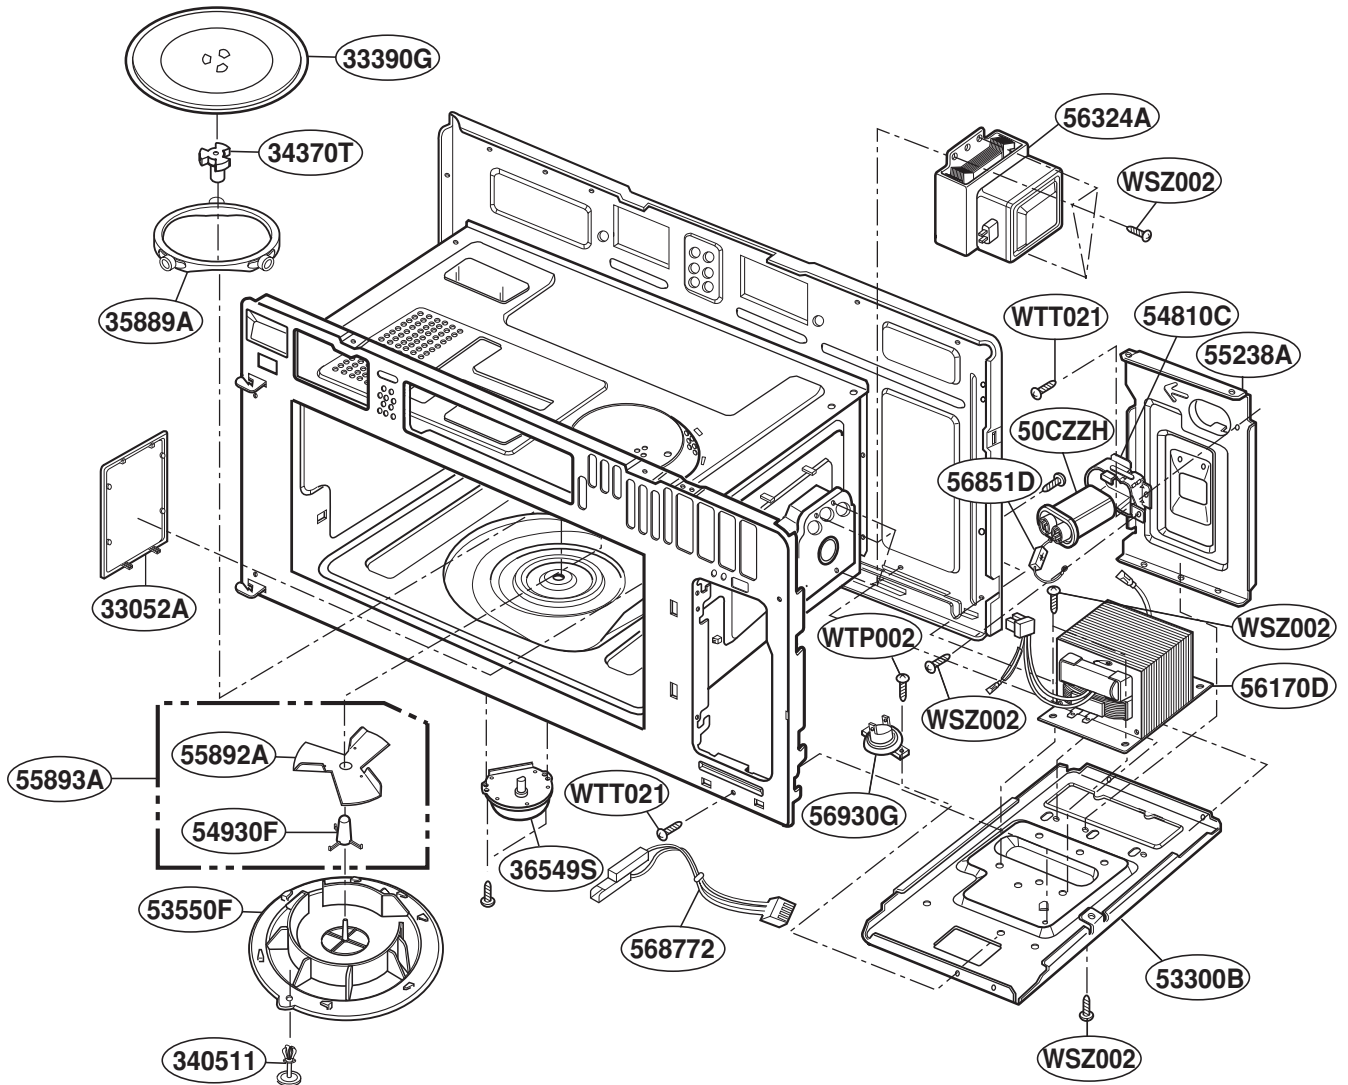

EXPLODED VIEW

DOOR PARTS

FOR MODEL: MMV4184AW/B/C
MMV5186AAW/B/Q

FOR MODEL: MMV5186AAS

FOR MODEL: JMV8196AAW/B/Q

FOR MODEL: JMV8196AAS

CONTROLLER PARTS

FOR MODEL: MMV4184AW/B/C
MMV5186AAW/B/Q

FOR MODEL: MMV5186AAS

FOR MODEL: JMV8196AAW/B/Q

FOR MODEL: JMV8196AAS

OVEN CAVITY PARTS

LATCH BOARD PARTS

INTERIOR PARTS (I)

INTERIOR PARTS (II)

INSTALLATION PARTS