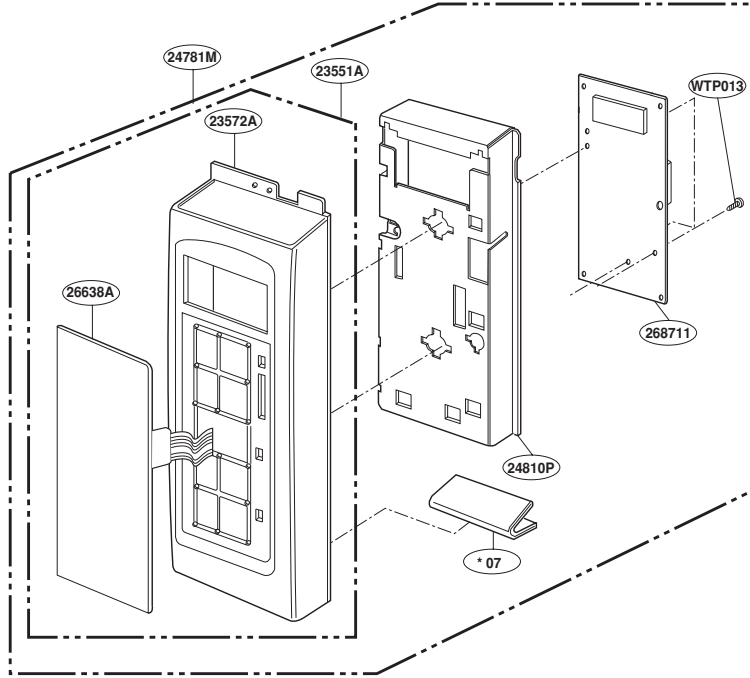

EXPLODED VIEW

DOOR PARTS

FOR MODEL: MMV4184AW/B/C
MMV5186AAW/B/Q

FOR MODEL: MMV5186AAS

FOR MODEL: JMV8196AAW/B/Q

FOR MODEL: JMV8196AAS

CONTROLLER PARTS

FOR MODEL: MMV4184AW/B/C
MMV5186AAW/B/Q

FOR MODEL: MMV5186AAS

FOR MODEL: JMV8196AAW/B/Q

FOR MODEL: JMV8196AAS

OVEN CAVITY PARTS

LATCH BOARD PARTS

INTERIOR PARTS (I)

INTERIOR PARTS (II)

INSTALLATION PARTS