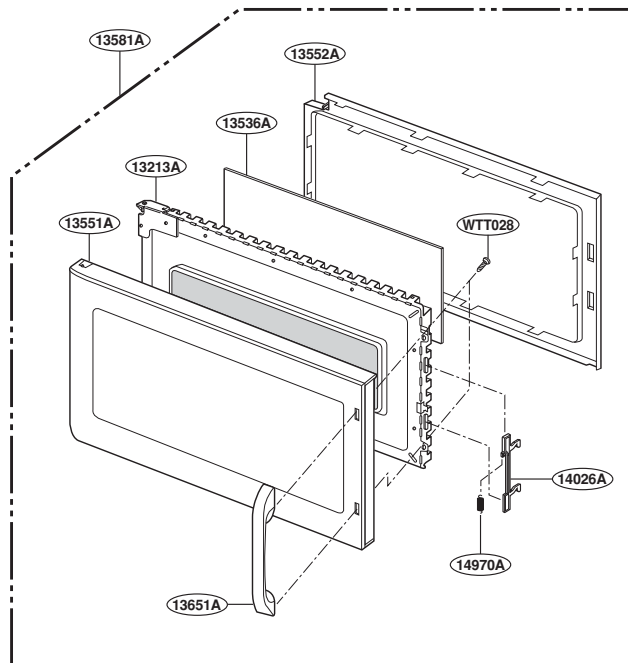

EXPLODED VIEW

DOOR PARTS

FOR MODEL: MMV4184AW/B/C
MMV5186AAW/B/Q

FOR MODEL: MMV5186AAS

FOR MODEL: JMV8196AAW/B/Q

FOR MODEL: JMV8196AAS

CONTROLLER PARTS

FOR MODEL: MMV4184AW/B/C
MMV5186AAW/B/Q

FOR MODEL: MMV5186AAS

FOR MODEL: JMV8196AAW/B/Q

FOR MODEL: JMV8196AAS

OVEN CAVITY PARTS

LATCH BOARD PARTS

INTERIOR PARTS (I)

INTERIOR PARTS (II)

INSTALLATION PARTS