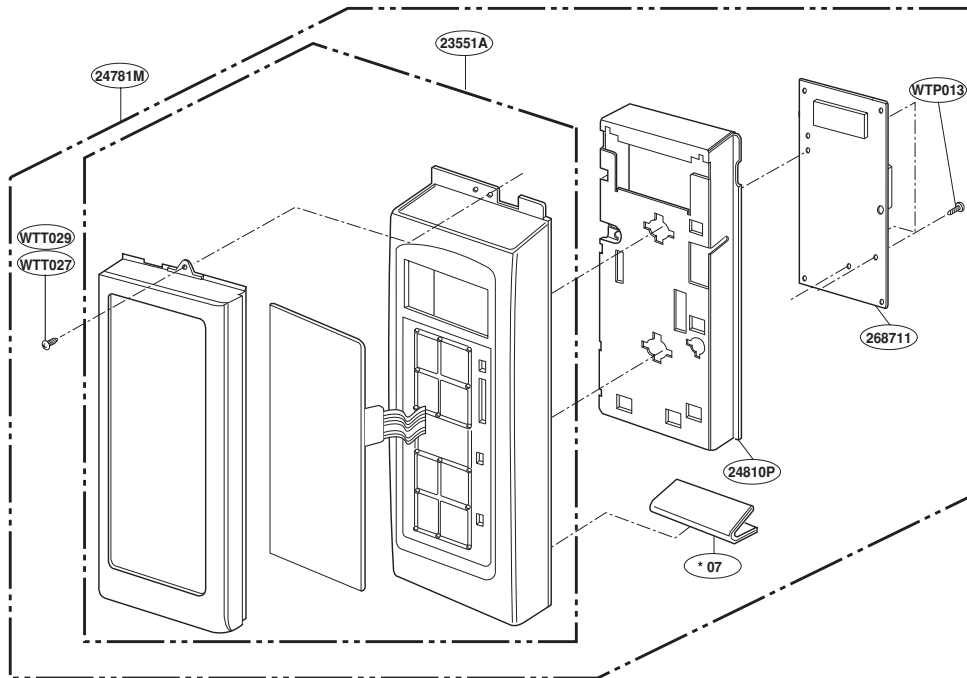

EXPLODED VIEW

DOOR PARTS

FOR MODEL: MMV4184AW/B/C
MMV5186AAW/B/Q

FOR MODEL: MMV5186AAS

FOR MODEL: JMV8196AAW/B/Q

FOR MODEL: JMV8196AAS

CONTROLLER PARTS

FOR MODEL: MMV4184AW/B/C
MMV5186AAW/B/Q

FOR MODEL: MMV5186AAS

FOR MODEL: JMV8196AAW/B/Q

FOR MODEL: JMV8196AAS

OVEN CAVITY PARTS

LATCH BOARD PARTS

INTERIOR PARTS (I)

INTERIOR PARTS (II)

INSTALLATION PARTS