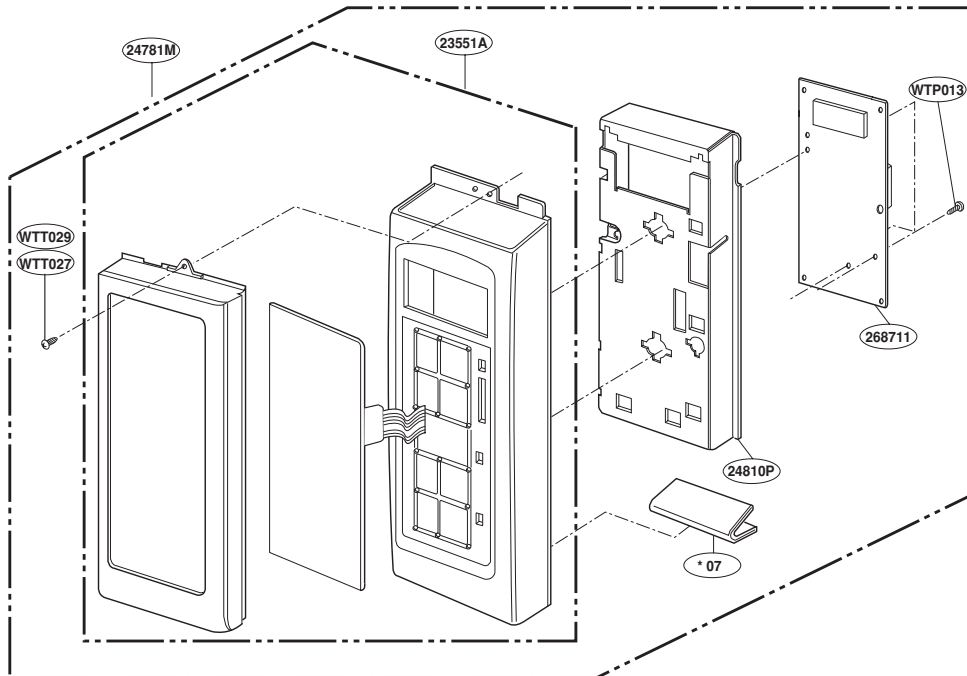

EXPLODED VIEW

DOOR PARTS

FOR MODEL: MMV4184AW/B/C
MMV5186AAW/B/Q

FOR MODEL: MMV5186AAS

FOR MODEL: JMV8196AAW/B/Q

FOR MODEL: JMV8196AAS

CONTROLLER PARTS

FOR MODEL: MMV4184AW/B/C
MMV5186AAW/B/Q

FOR MODEL: MMV5186AAS

FOR MODEL: JMV8196AAW/B/Q

FOR MODEL: JMV8196AAS

OVEN CAVITY PARTS

LATCH BOARD PARTS

INTERIOR PARTS (I)

INTERIOR PARTS (II)

INSTALLATION PARTS