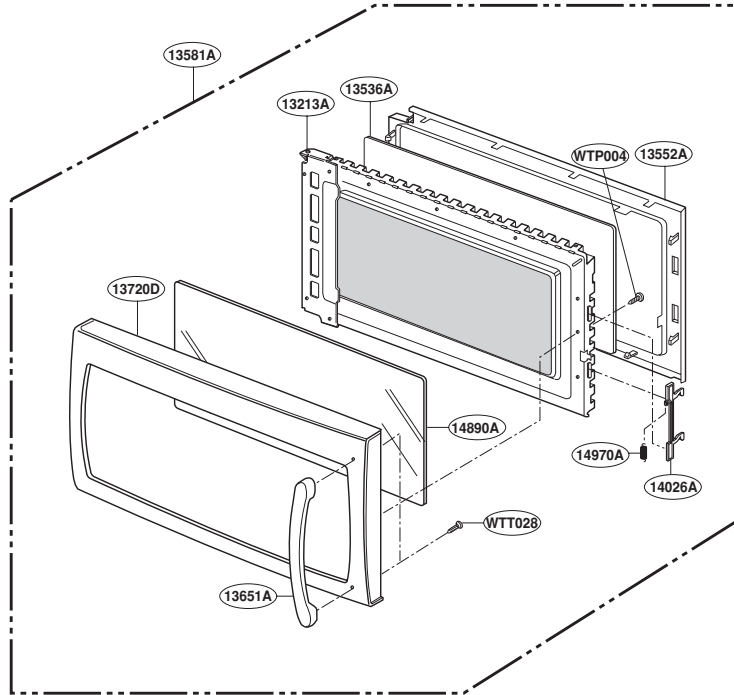

EXPLODED VIEW

DOOR PARTS

FOR MODEL: MMV4184AW/B/C
MMV5186AAW/B/Q

FOR MODEL: MMV5186AAS

FOR MODEL: JMV8196AAW/B/Q

FOR MODEL: JMV8196AAS

CONTROLLER PARTS

FOR MODEL: MMV4184AW/B/C
MMV5186AAW/B/Q

FOR MODEL: MMV5186AAS

FOR MODEL: JMV8196AAW/B/Q

FOR MODEL: JMV8196AAS

OVEN CAVITY PARTS

LATCH BOARD PARTS

INTERIOR PARTS (I)

INTERIOR PARTS (II)

INSTALLATION PARTS