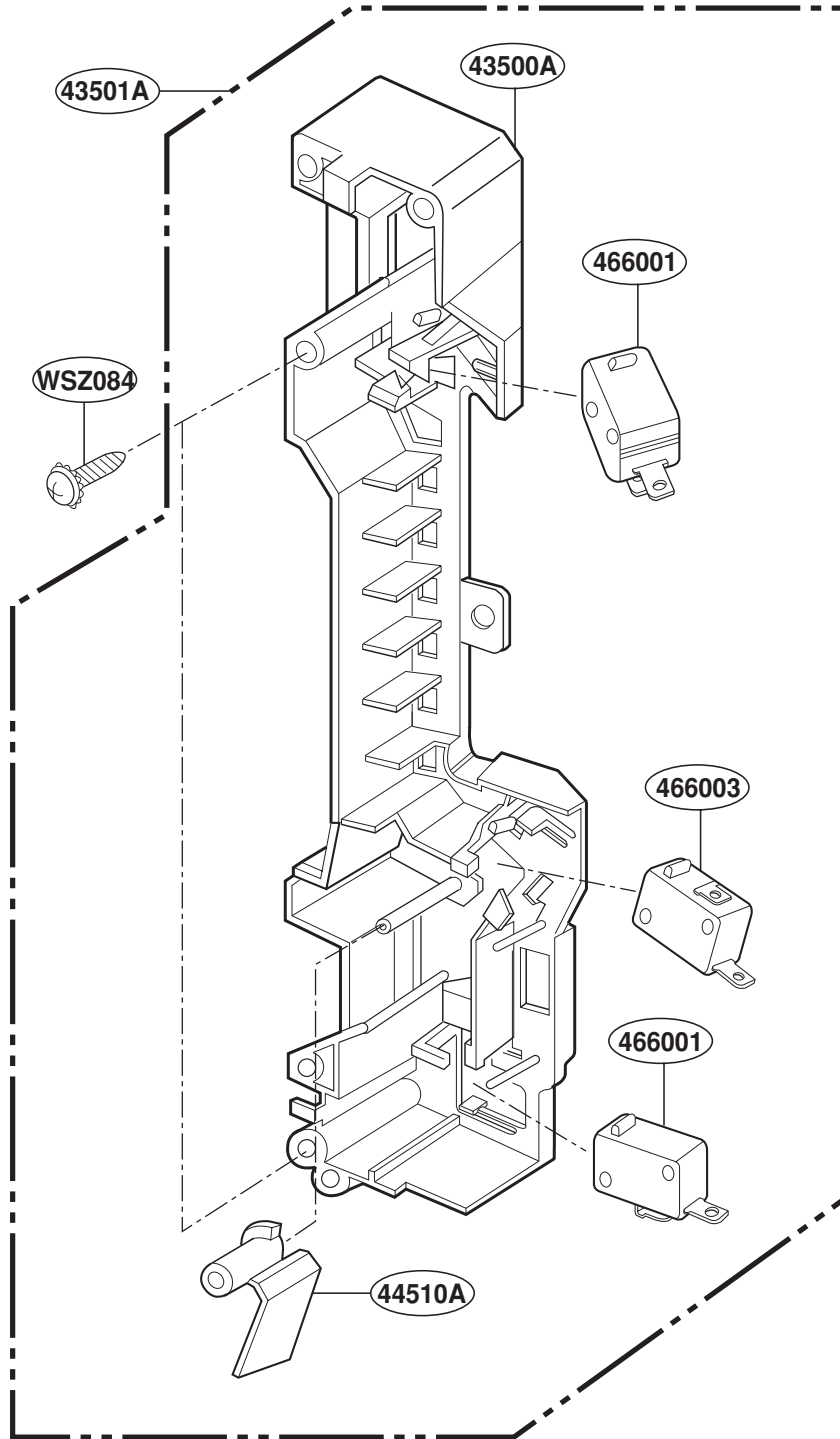

EXPLODED VIEW

DOOR PARTS

FOR MODEL: MMV4184AW/B/C
MMV5186AAW/B/Q

FOR MODEL: MMV5186AAS

FOR MODEL: JMV8196AAW/B/Q

FOR MODEL: JMV8196AAS

CONTROLLER PARTS

FOR MODEL: MMV4184AW/B/C
MMV5186AAW/B/Q

FOR MODEL: MMV5186AAS

FOR MODEL: JMV8196AAW/B/Q

FOR MODEL: JMV8196AAS

OVEN CAVITY PARTS

LATCH BOARD PARTS

INTERIOR PARTS (I)

INTERIOR PARTS (II)

INSTALLATION PARTS