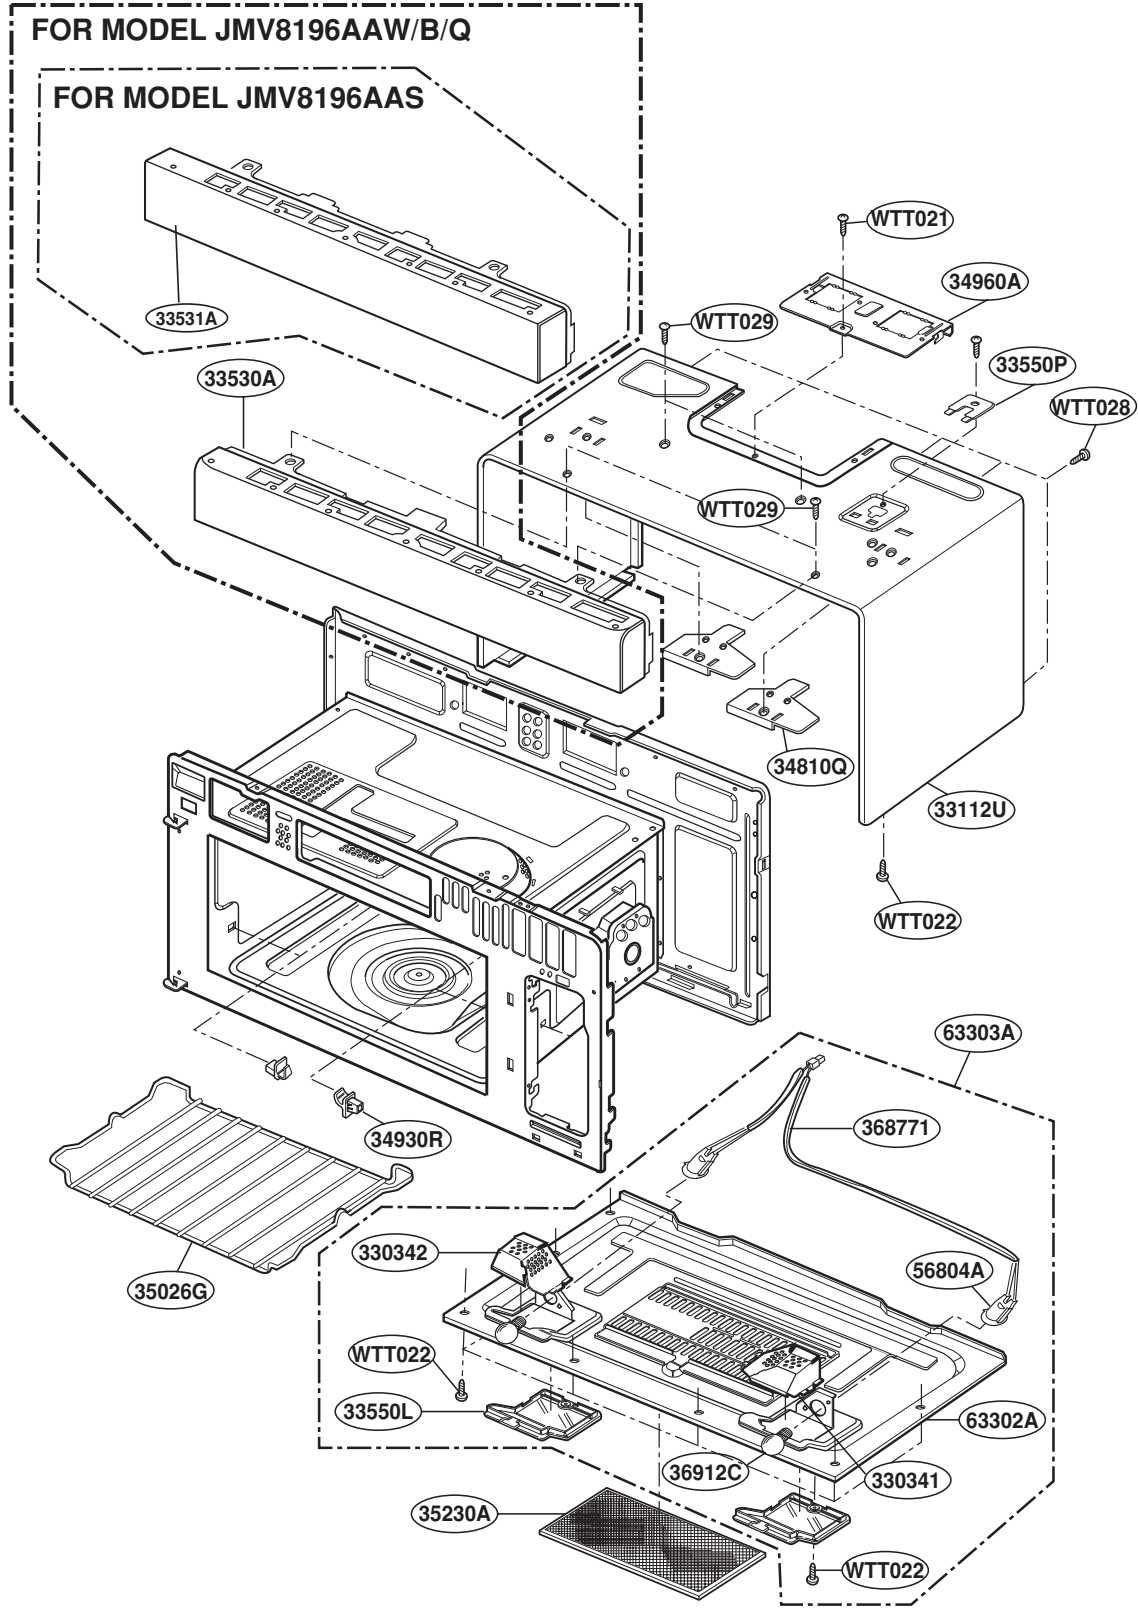

EXPLODED VIEW

DOOR PARTS

FOR MODEL: MMV4184AW/B/C
MMV5186AAW/B/Q

FOR MODEL: MMV5186AAS

FOR MODEL: JMV8196AAW/B/Q

FOR MODEL: JMV8196AAS

CONTROLLER PARTS

FOR MODEL: MMV4184AW/B/C
MMV5186AAW/B/Q

FOR MODEL: MMV5186AAS

FOR MODEL: JMV8196AAW/B/Q

FOR MODEL: JMV8196AAS

OVEN CAVITY PARTS

LATCH BOARD PARTS

INTERIOR PARTS (I)

INTERIOR PARTS (II)

INSTALLATION PARTS