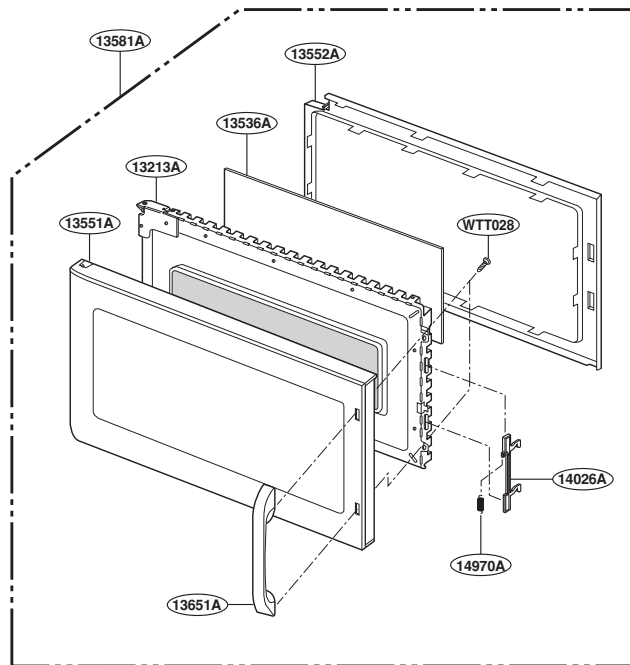

EXPLODED VIEW

DOOR PARTS

FOR MODEL: MMV4184AW/B/C
MMV5186AAW/B/Q

FOR MODEL: MMV5186AAS

FOR MODEL: JMV8196AAW/B/Q

FOR MODEL: JMV8196AAS

CONTROLLER PARTS

FOR MODEL: MMV4184AW/B/C
MMV5186AAW/B/Q

FOR MODEL: MMV5186AAS

FOR MODEL: JMV8196AAW/B/Q

FOR MODEL: JMV8196AAS

OVEN CAVITY PARTS

LATCH BOARD PARTS

INTERIOR PARTS (I)

INTERIOR PARTS (II)

INSTALLATION PARTS