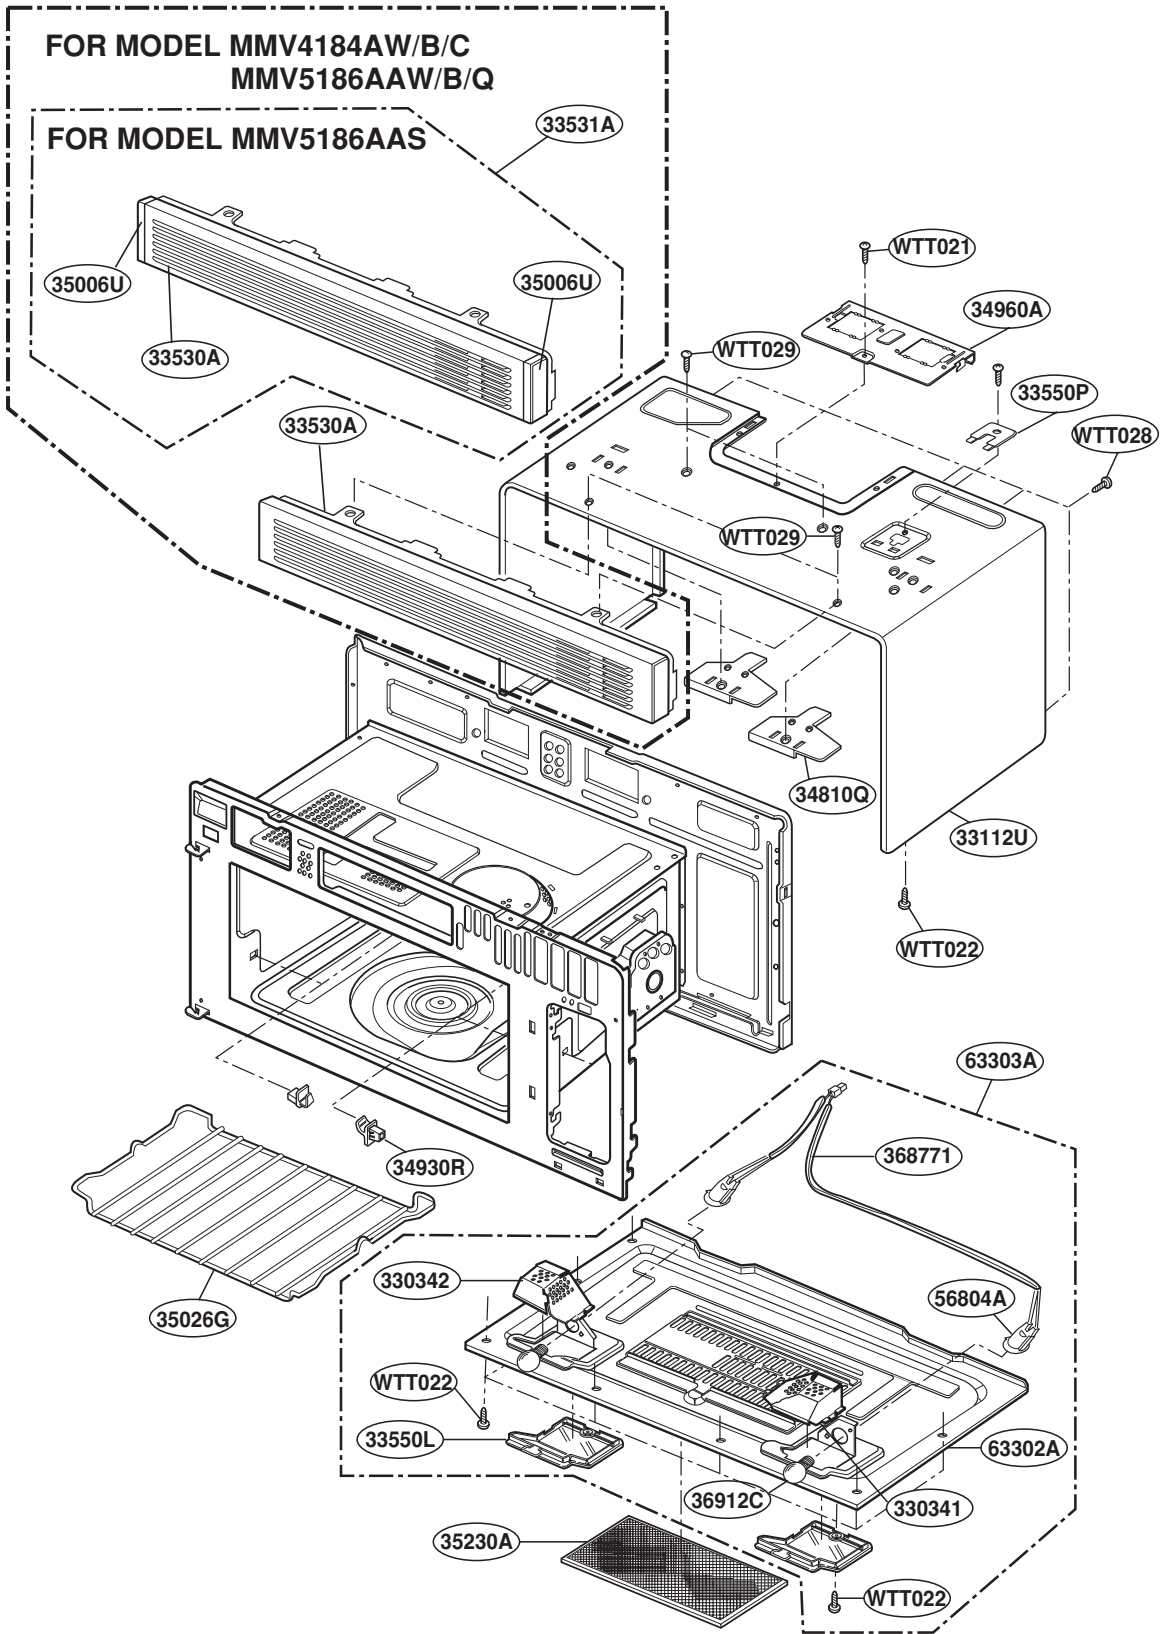

EXPLODED VIEW

DOOR PARTS

FOR MODEL: MMV4184AW/B/C
MMV5186AAW/B/Q

FOR MODEL: MMV5186AAS

FOR MODEL: JMV8196AAW/B/Q

FOR MODEL: JMV8196AAS

CONTROLLER PARTS

FOR MODEL: MMV4184AW/B/C
MMV5186AAW/B/Q

FOR MODEL: MMV5186AAS

FOR MODEL: JMV8196AAW/B/Q

FOR MODEL: JMV8196AAS

OVEN CAVITY PARTS

LATCH BOARD PARTS

INTERIOR PARTS (I)

INTERIOR PARTS (II)

INSTALLATION PARTS