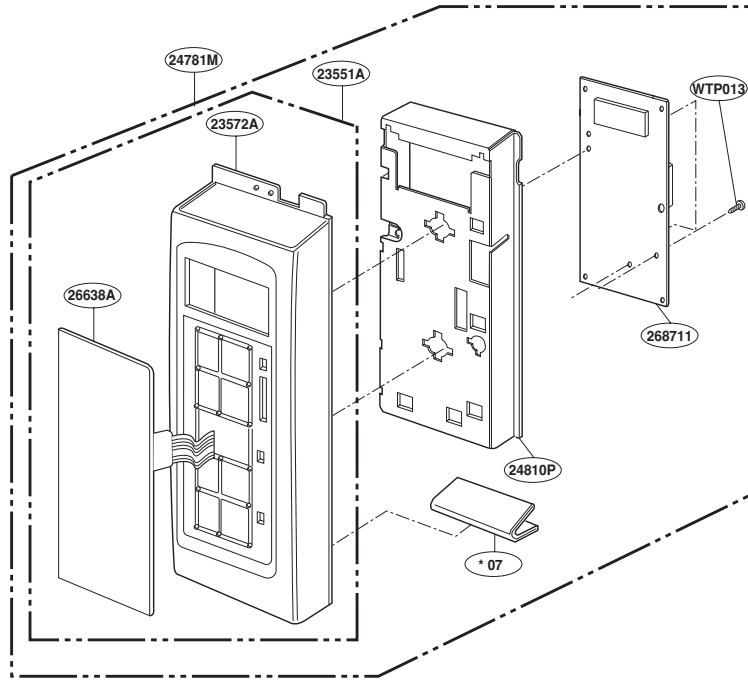

EXPLODED VIEW

DOOR PARTS

FOR MODEL: MMV4184AW/B/C
MMV5186AAW/B/Q

FOR MODEL: MMV5186AAS

FOR MODEL: JMV8196AAW/B/Q

FOR MODEL: JMV8196AAS

CONTROLLER PARTS

FOR MODEL: MMV4184AW/B/C
MMV5186AAW/B/Q

FOR MODEL: MMV5186AAS

FOR MODEL: JMV8196AAW/B/Q

FOR MODEL: JMV8196AAS

OVEN CAVITY PARTS

LATCH BOARD PARTS

INTERIOR PARTS (I)

INTERIOR PARTS (II)

INSTALLATION PARTS