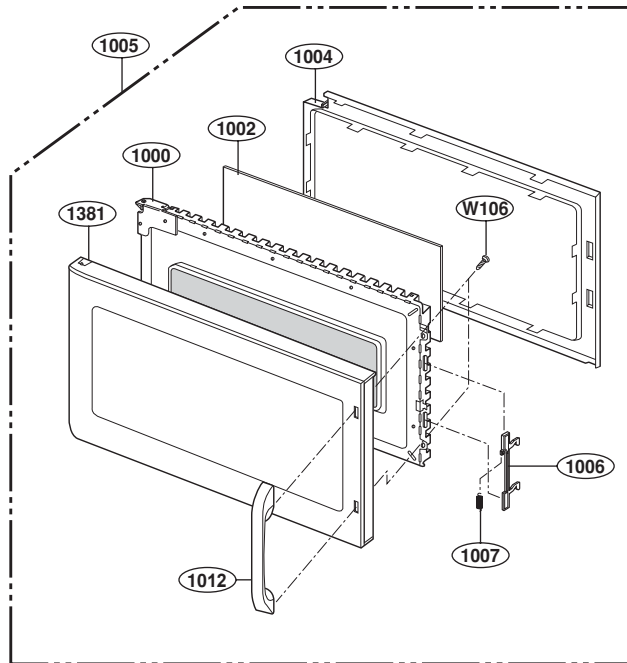

EXPLODED VIEW

DOOR PARTS

FOR MODEL: MMV5186ACW/B/Q

FOR MODEL: MMV5186ACS

FOR MODEL: JMV8196ACW/B/Q

FOR MODEL: JMV8196ACS

CONTROLLER PARTS

FOR MODEL: MMV5186ACW/B/Q

FOR MODEL: MMV5186ACS

FOR MODEL: JMV8196ACW/B/Q

FOR MODEL: JMV8196ACS

OVEN CAVITY PARTS

LATCH BOARD PARTS

INTERIOR PARTS (I)

INTERIOR PARTS (II)

INSTALLATION PARTS