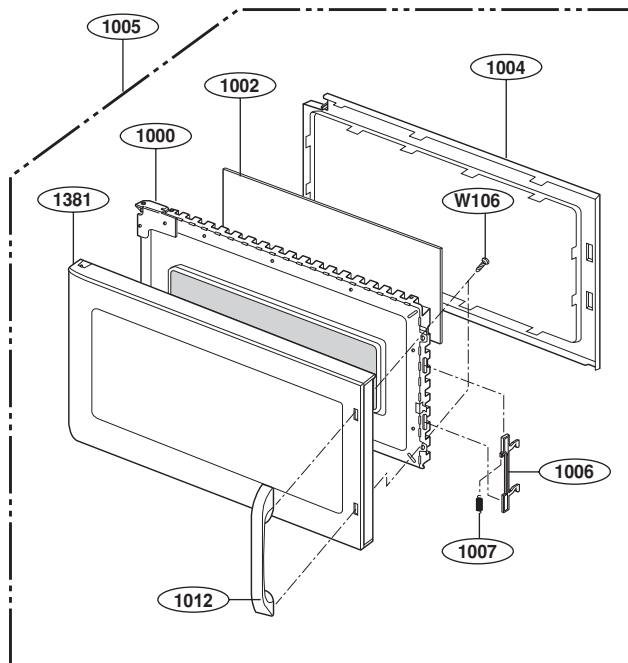

EXPLODED VIEW

DOOR PARTS

FOR MODEL: MMV5186ACW/B/Q

FOR MODEL: MMV5186ACS

FOR MODEL: JMV8196ACW/B/Q

FOR MODEL: JMV8196ACS

CONTROLLER PARTS

FOR MODEL: MMV5186ACW/B/Q

FOR MODEL: MMV5186ACS

FOR MODEL: JMV8196ACW/B/Q

FOR MODEL: JMV8196ACS

OVEN CAVITY PARTS

LATCH BOARD PARTS

INTERIOR PARTS (I)

INTERIOR PARTS (II)

INSTALLATION PARTS