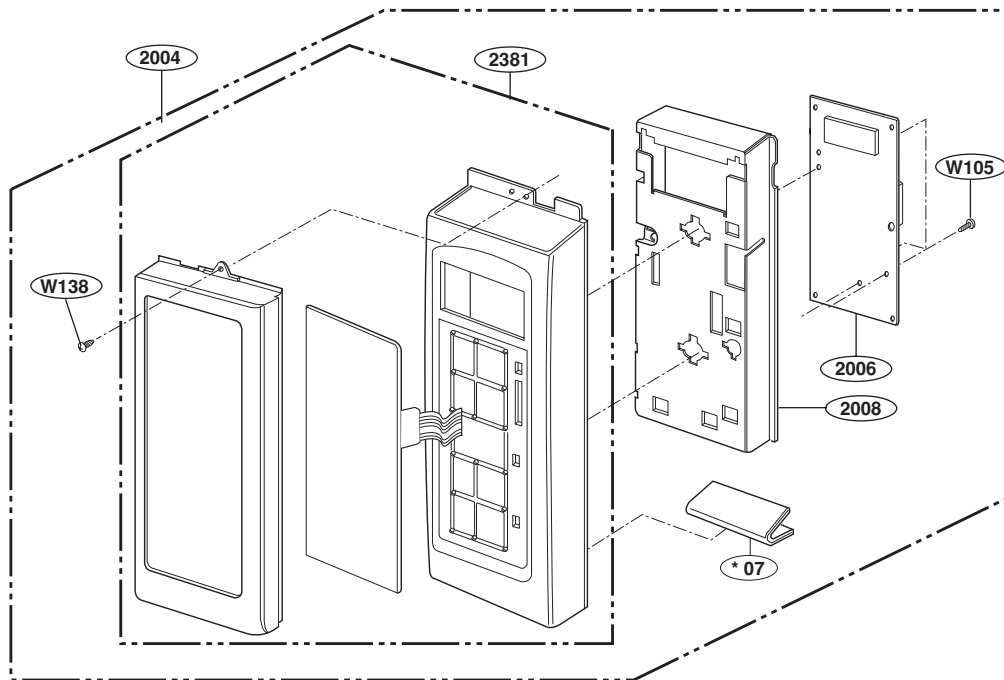

EXPLODED VIEW

DOOR PARTS

FOR MODEL: MMV5186ACW/B/Q

FOR MODEL: MMV5186ACS

FOR MODEL: JMV8196ACW/B/Q

FOR MODEL: JMV8196ACS

CONTROLLER PARTS

FOR MODEL: MMV5186ACW/B/Q

FOR MODEL: MMV5186ACS

FOR MODEL: JMV8196ACW/B/Q

FOR MODEL: JMV8196ACS

OVEN CAVITY PARTS

LATCH BOARD PARTS

INTERIOR PARTS (I)

INTERIOR PARTS (II)

INSTALLATION PARTS