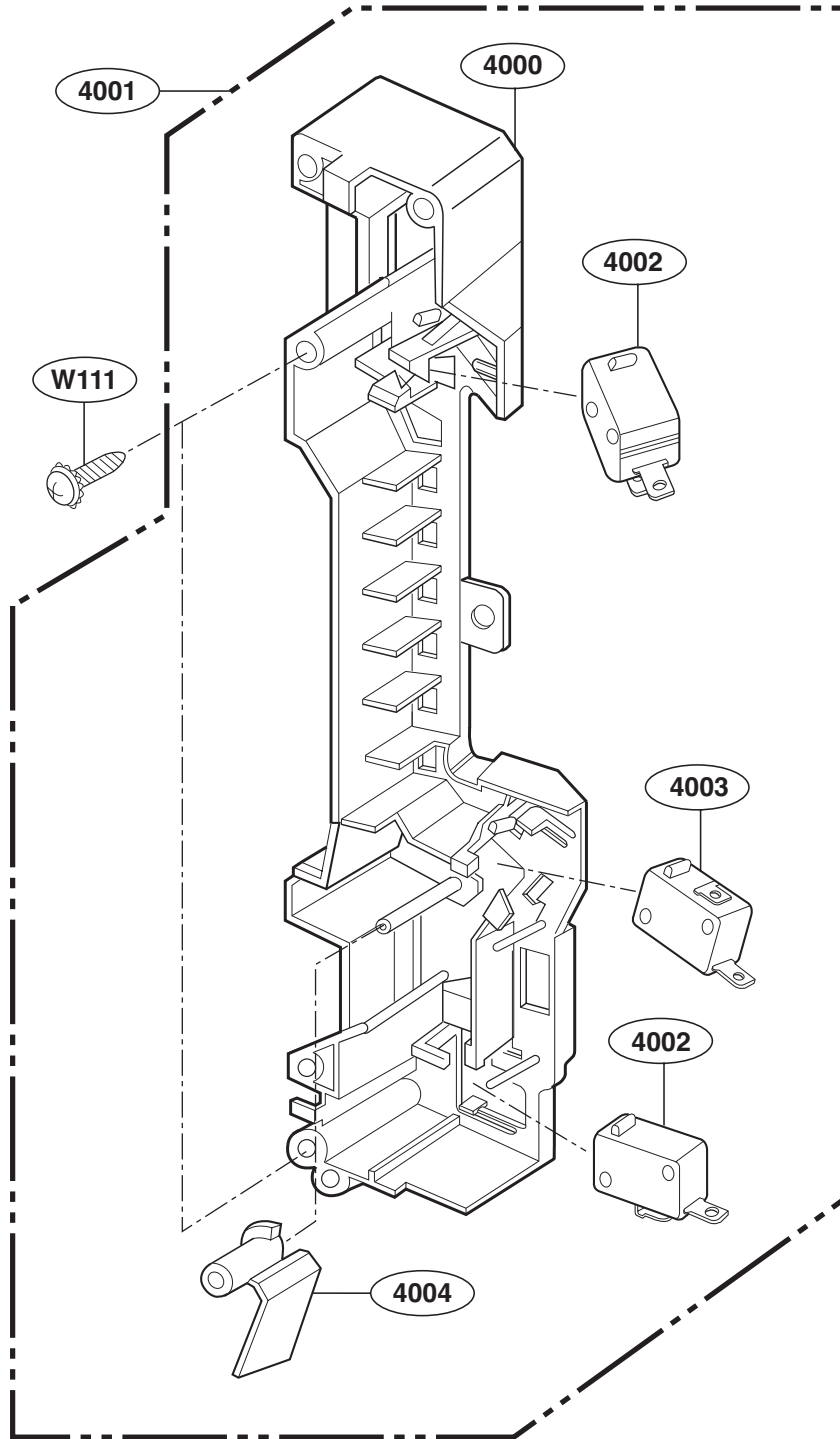

EXPLODED VIEW

DOOR PARTS

FOR MODEL: MMV5186ACW/B/Q

FOR MODEL: MMV5186ACS

FOR MODEL: JMV8196ACW/B/Q

FOR MODEL: JMV8196ACS

CONTROLLER PARTS

FOR MODEL: MMV5186ACW/B/Q

FOR MODEL: MMV5186ACS

FOR MODEL: JMV8196ACW/B/Q

FOR MODEL: JMV8196ACS

OVEN CAVITY PARTS

LATCH BOARD PARTS

INTERIOR PARTS (I)

INTERIOR PARTS (II)

INSTALLATION PARTS