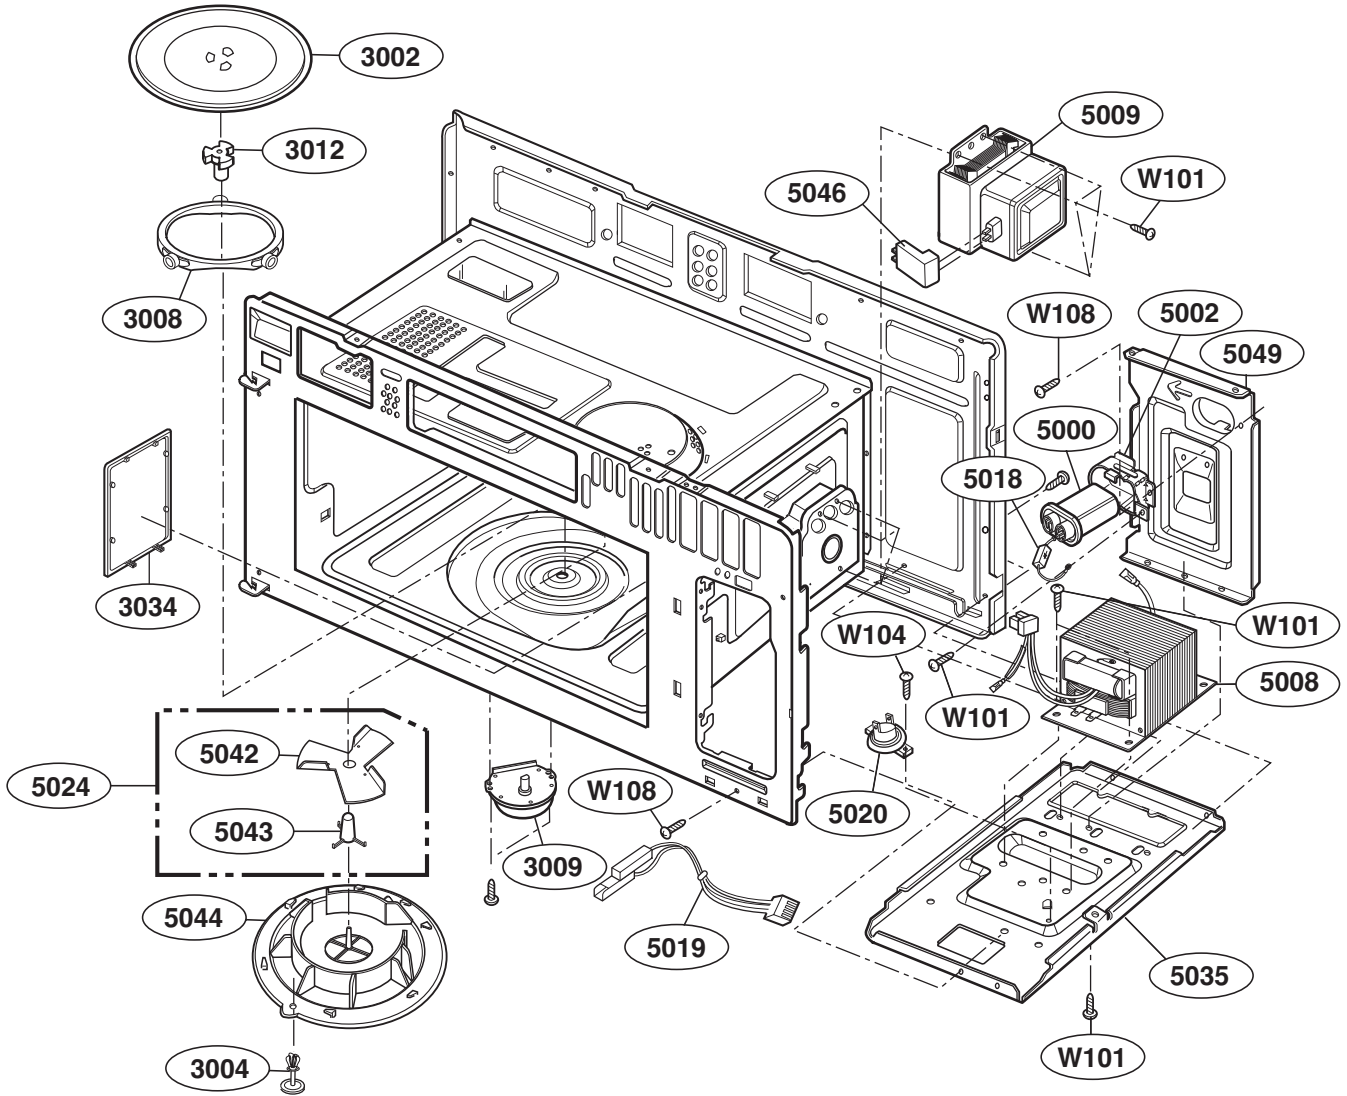

EXPLODED VIEW

DOOR PARTS

FOR MODEL: MMV5186ACW/B/Q

FOR MODEL: MMV5186ACS

FOR MODEL: JMV8196ACW/B/Q

FOR MODEL: JMV8196ACS

CONTROLLER PARTS

FOR MODEL: MMV5186ACW/B/Q

FOR MODEL: MMV5186ACS

FOR MODEL: JMV8196ACW/B/Q

FOR MODEL: JMV8196ACS

OVEN CAVITY PARTS

LATCH BOARD PARTS

INTERIOR PARTS (I)

INTERIOR PARTS (II)

INSTALLATION PARTS