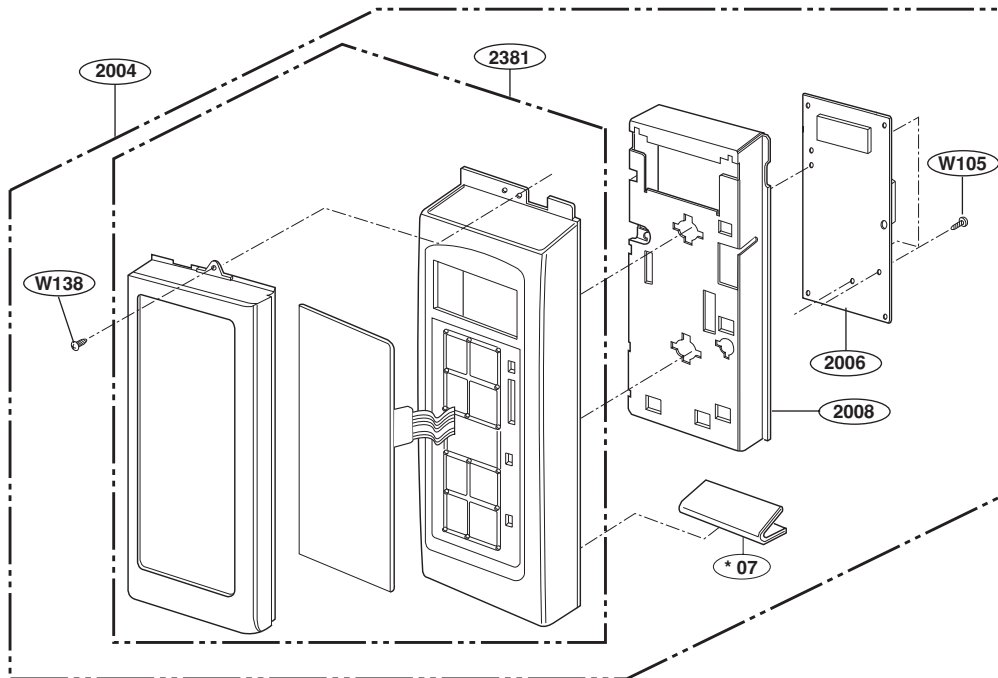

EXPLODED VIEW

DOOR PARTS

FOR MODEL: MMV5186ACW/B/Q

FOR MODEL: MMV5186ACS

FOR MODEL: JMV8196ACW/B/Q

FOR MODEL: JMV8196ACS

CONTROLLER PARTS

FOR MODEL: MMV5186ACW/B/Q

FOR MODEL: MMV5186ACS

FOR MODEL: JMV8196ACW/B/Q

FOR MODEL: JMV8196ACS

OVEN CAVITY PARTS

LATCH BOARD PARTS

INTERIOR PARTS (I)

INTERIOR PARTS (II)

INSTALLATION PARTS