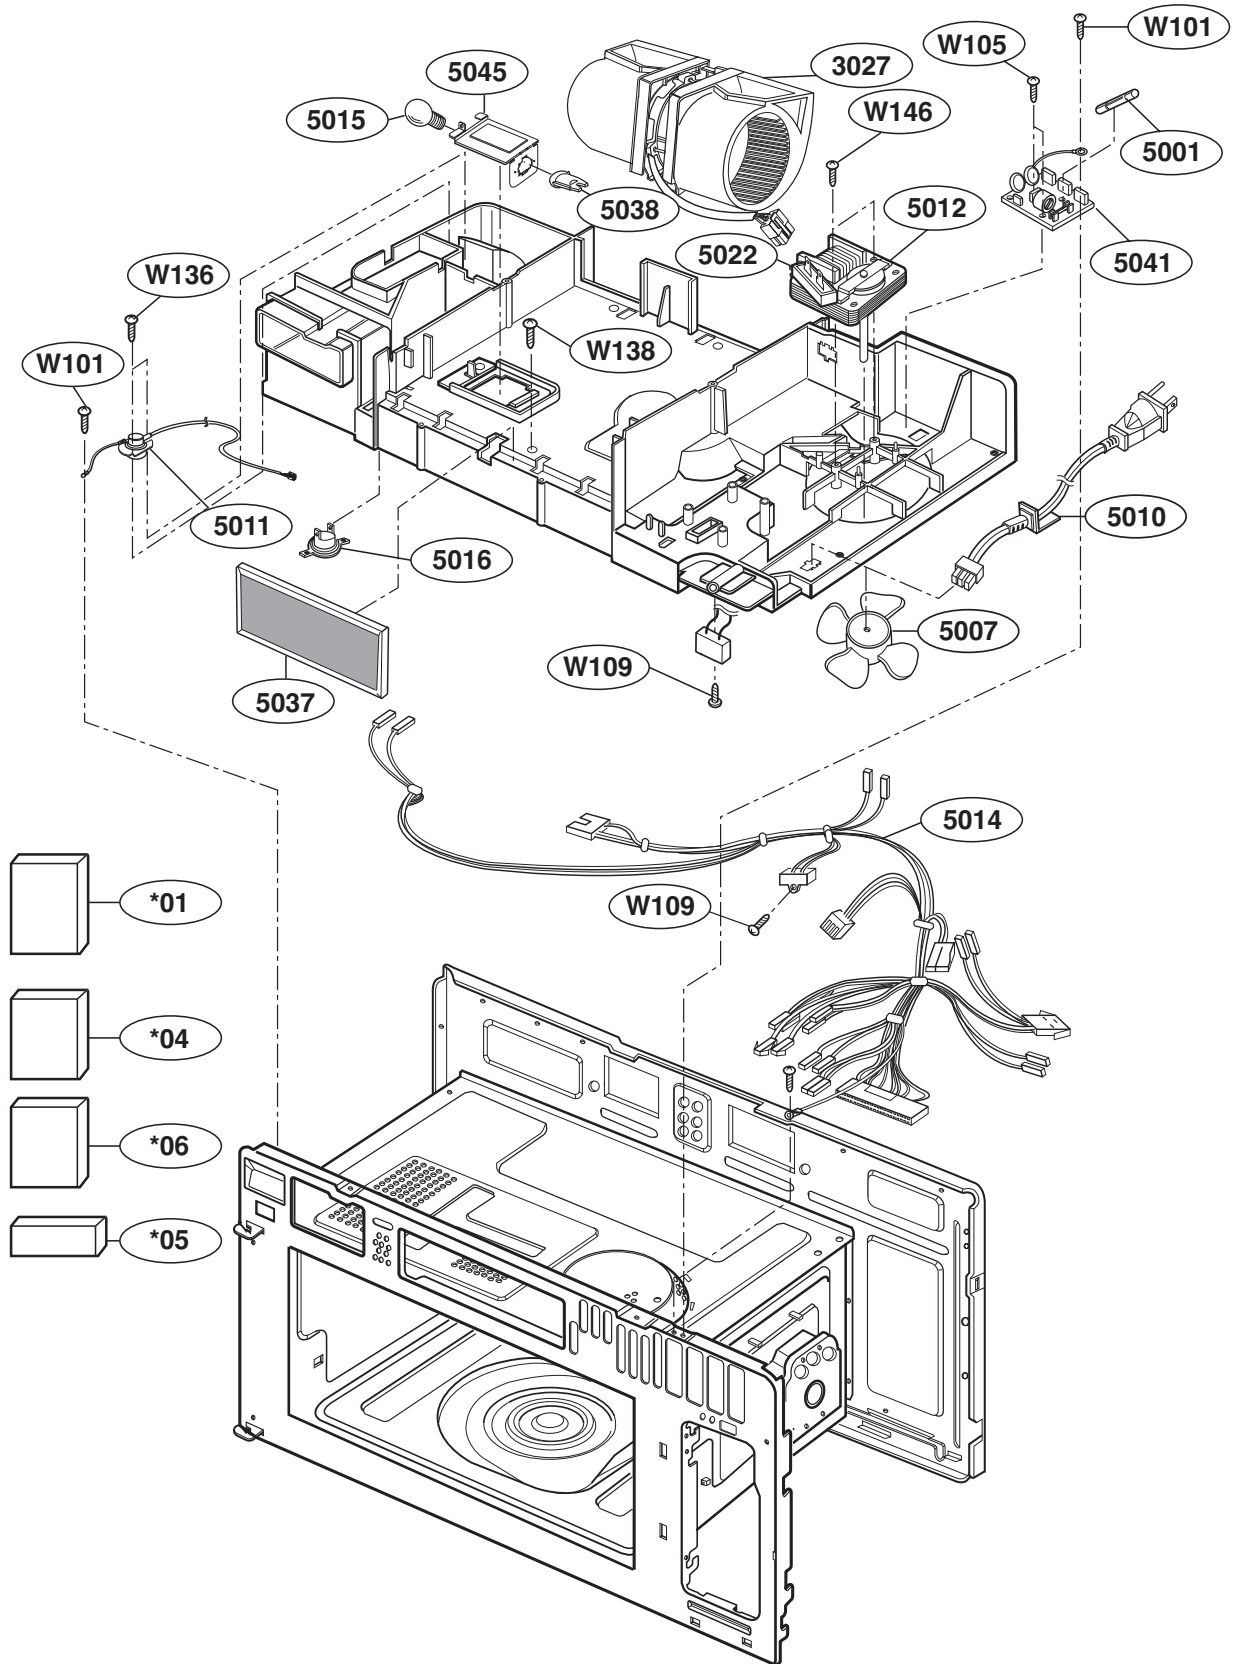

EXPLODED VIEW

DOOR PARTS

FOR MODEL: MMV5186ACW/B/Q

FOR MODEL: MMV5186ACS

FOR MODEL: JMV8196ACW/B/Q

FOR MODEL: JMV8196ACS

CONTROLLER PARTS

FOR MODEL: MMV5186ACW/B/Q

FOR MODEL: MMV5186ACS

FOR MODEL: JMV8196ACW/B/Q

FOR MODEL: JMV8196ACS

OVEN CAVITY PARTS

LATCH BOARD PARTS

INTERIOR PARTS (I)

INTERIOR PARTS (II)

INSTALLATION PARTS