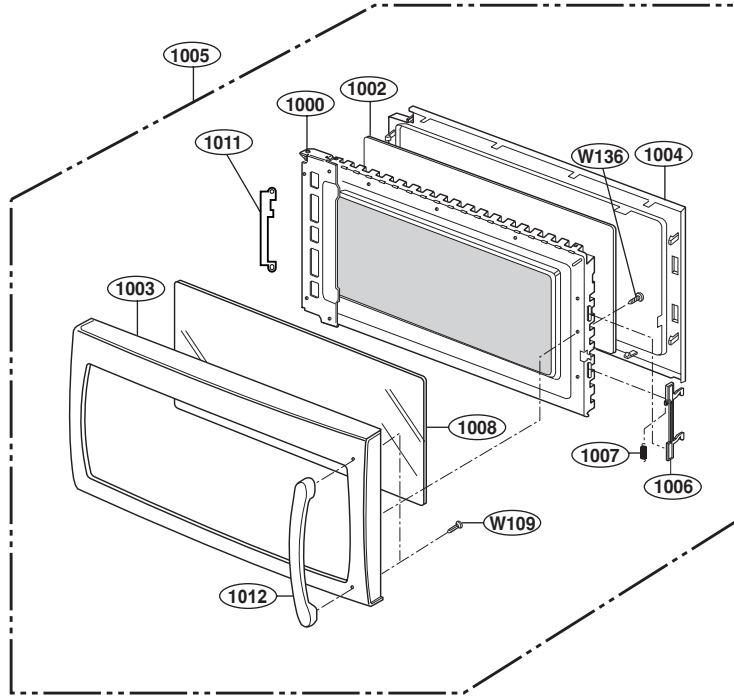

EXPLODED VIEW

DOOR PARTS

FOR MODEL: MMV5186ACW/B/Q

FOR MODEL: MMV5186ACS

FOR MODEL: JMV8196ACW/B/Q

FOR MODEL: JMV8196ACS

CONTROLLER PARTS

FOR MODEL: MMV5186ACW/B/Q

FOR MODEL: MMV5186ACS

FOR MODEL: JMV8196ACW/B/Q

FOR MODEL: JMV8196ACS

OVEN CAVITY PARTS

LATCH BOARD PARTS

INTERIOR PARTS (I)

INTERIOR PARTS (II)

INSTALLATION PARTS