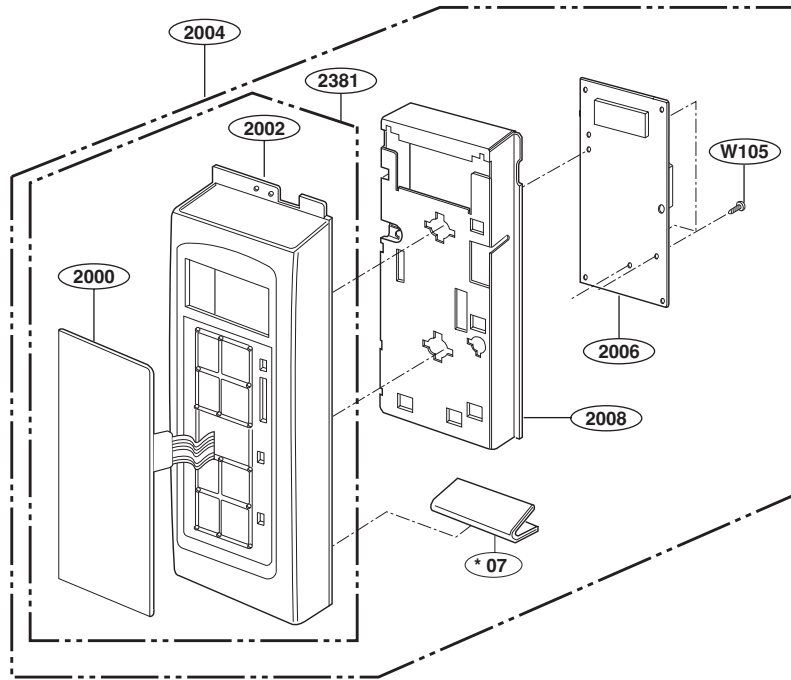

EXPLODED VIEW

DOOR PARTS

FOR MODEL: MMV5186ACW/B/Q

FOR MODEL: MMV5186ACS

FOR MODEL: JMV8196ACW/B/Q

FOR MODEL: JMV8196ACS

CONTROLLER PARTS

FOR MODEL: MMV5186ACW/B/Q

FOR MODEL: MMV5186ACS

FOR MODEL: JMV8196ACW/B/Q

FOR MODEL: JMV8196ACS

OVEN CAVITY PARTS

LATCH BOARD PARTS

INTERIOR PARTS (I)

INTERIOR PARTS (II)

INSTALLATION PARTS