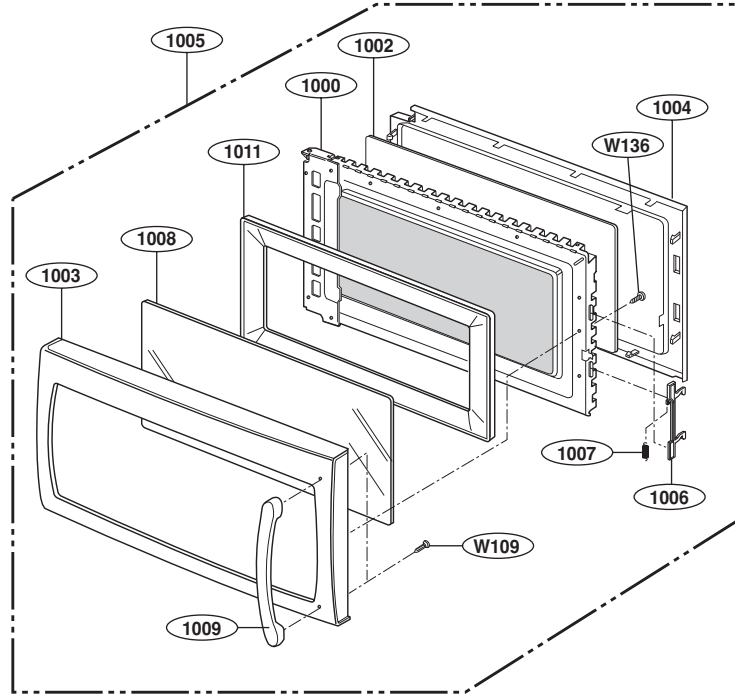

EXPLODED VIEW

DOOR PARTS

FOR MODEL: MMV5186ACW/B/Q

FOR MODEL: MMV5186ACS

FOR MODEL: JMV8196ACW/B/Q

FOR MODEL: JMV8196ACS

CONTROLLER PARTS

FOR MODEL: MMV5186ACW/B/Q

FOR MODEL: MMV5186ACS

FOR MODEL: JMV8196ACW/B/Q

FOR MODEL: JMV8196ACS

OVEN CAVITY PARTS

LATCH BOARD PARTS

INTERIOR PARTS (I)

INTERIOR PARTS (II)

INSTALLATION PARTS