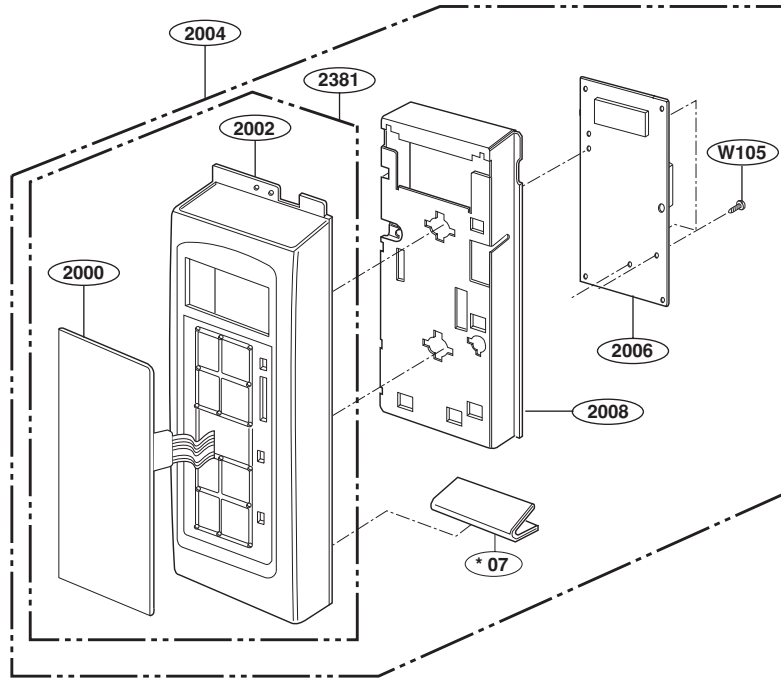

EXPLODED VIEW

DOOR PARTS

FOR MODEL: MMV5186ACW/B/Q

FOR MODEL: MMV5186ACS

FOR MODEL: JMV8196ACW/B/Q

FOR MODEL: JMV8196ACS

CONTROLLER PARTS

FOR MODEL: MMV5186ACW/B/Q

FOR MODEL: MMV5186ACS

FOR MODEL: JMV8196ACW/B/Q

FOR MODEL: JMV8196ACS

OVEN CAVITY PARTS

LATCH BOARD PARTS

INTERIOR PARTS (I)

INTERIOR PARTS (II)

INSTALLATION PARTS