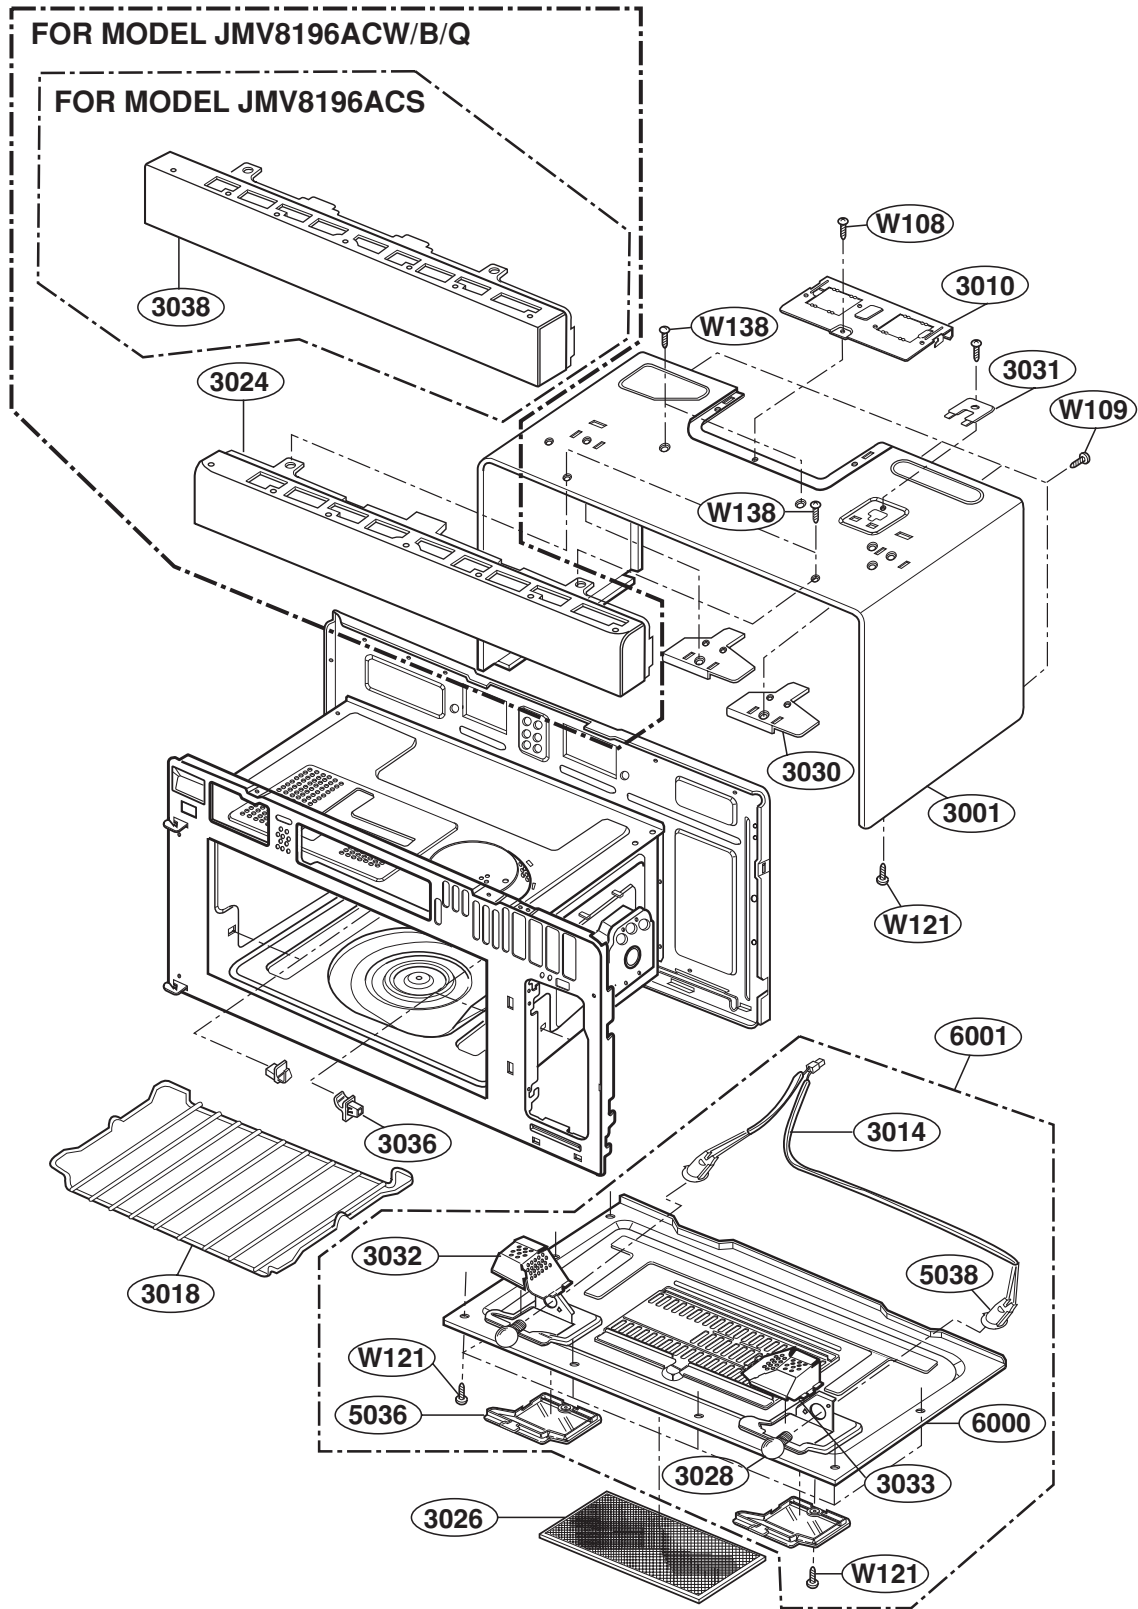

EXPLODED VIEW

DOOR PARTS

FOR MODEL: MMV5186ACW/B/Q

FOR MODEL: MMV5186ACS

FOR MODEL: JMV8196ACW/B/Q

FOR MODEL: JMV8196ACS

CONTROLLER PARTS

FOR MODEL: MMV5186ACW/B/Q

FOR MODEL: MMV5186ACS

FOR MODEL: JMV8196ACW/B/Q

FOR MODEL: JMV8196ACS

OVEN CAVITY PARTS

LATCH BOARD PARTS

INTERIOR PARTS (I)

INTERIOR PARTS (II)

INSTALLATION PARTS