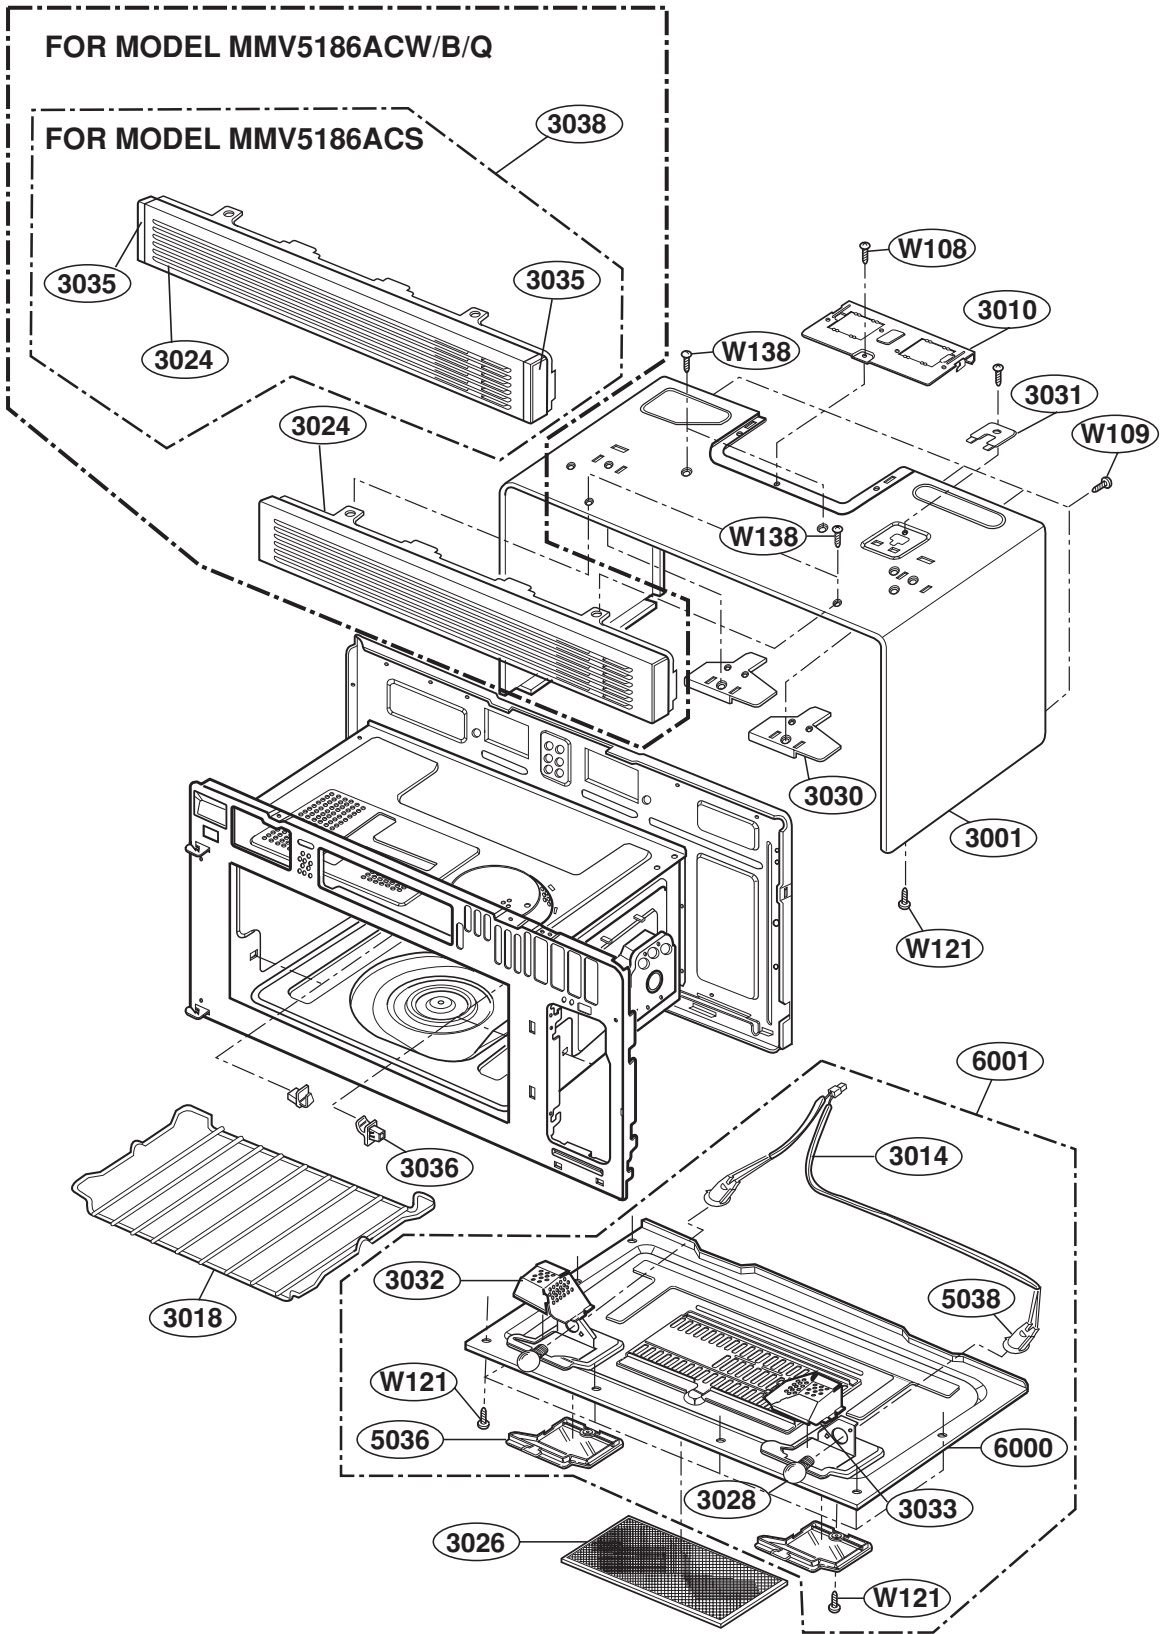

EXPLODED VIEW

DOOR PARTS

FOR MODEL: MMV5186ACW/B/Q

FOR MODEL: MMV5186ACS

FOR MODEL: JMV8196ACW/B/Q

FOR MODEL: JMV8196ACS

CONTROLLER PARTS

FOR MODEL: MMV5186ACW/B/Q

FOR MODEL: MMV5186ACS

FOR MODEL: JMV8196ACW/B/Q

FOR MODEL: JMV8196ACS

OVEN CAVITY PARTS

LATCH BOARD PARTS

INTERIOR PARTS (I)

INTERIOR PARTS (II)

INSTALLATION PARTS