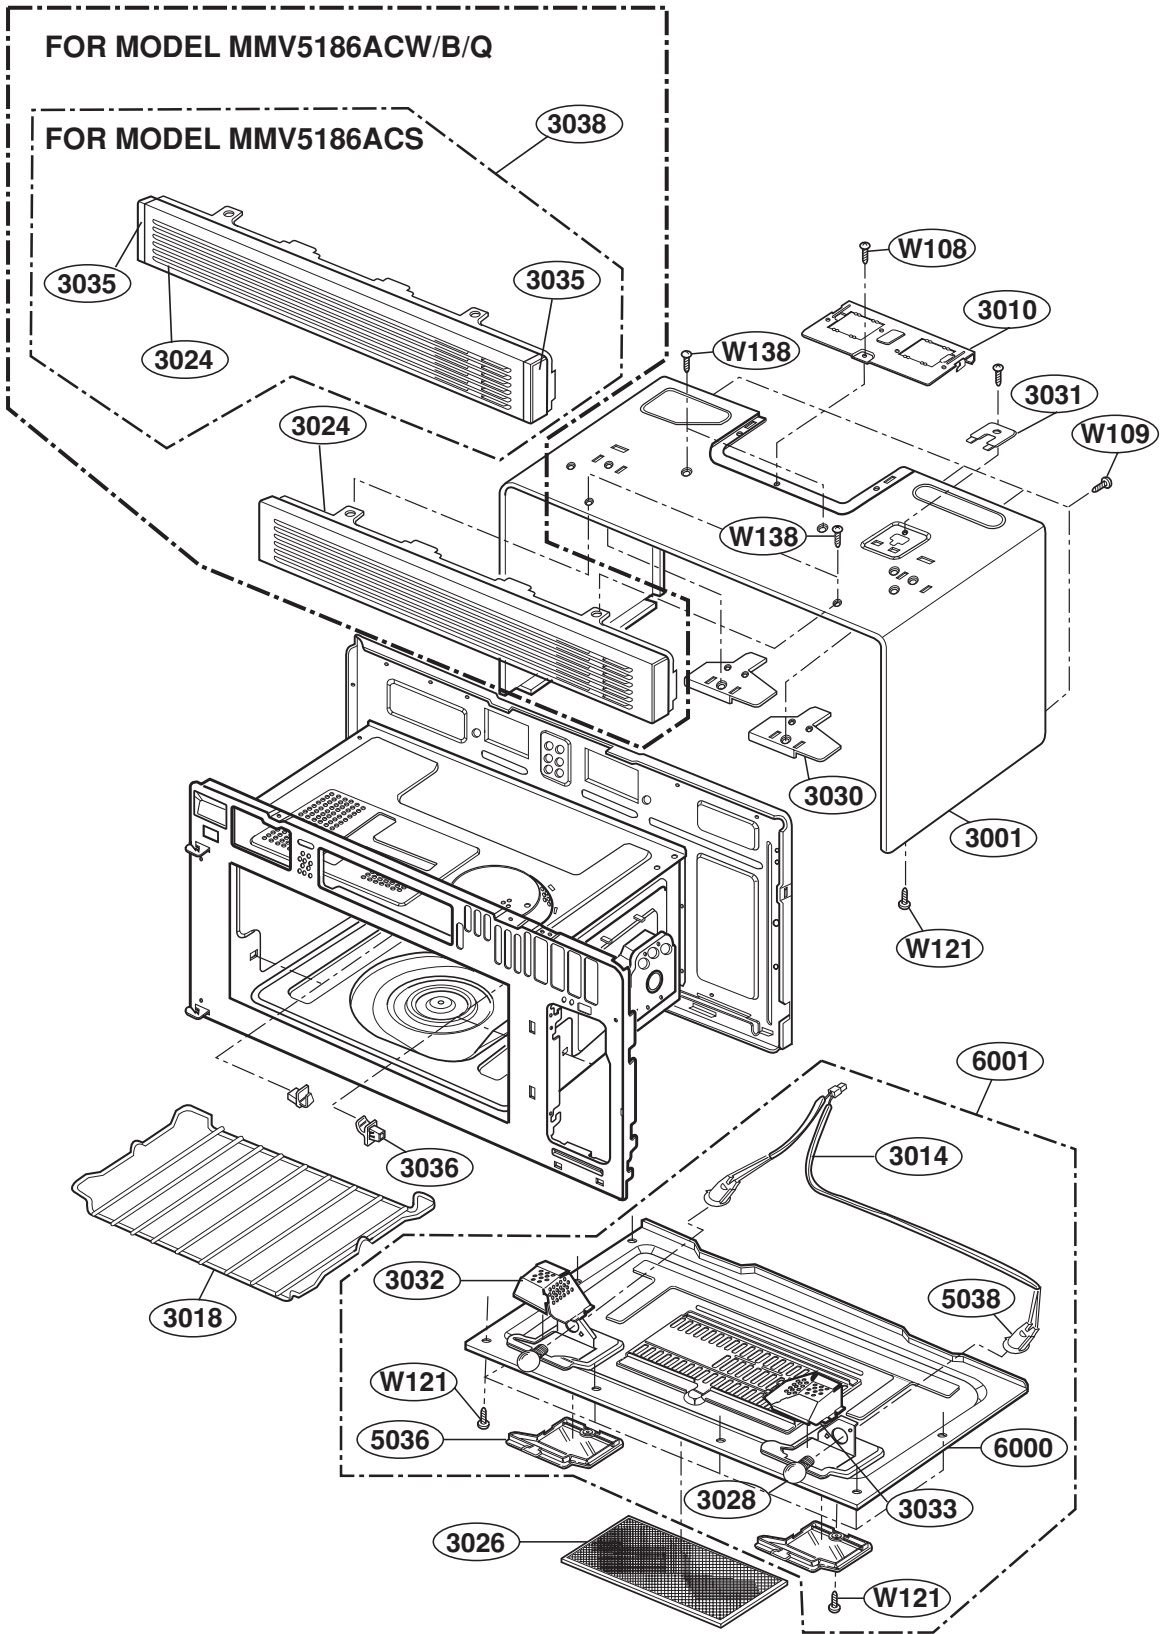

## DOOR PARTS

FOR MODEL: MMV5186ACW/B/Q

FOR MODEL: MMV5186ACS

**FOR MODEL: JMV8196ACW/B/Q**

**FOR MODEL: JMV8196ACS**

# CONTROLLER PARTS

FOR MODEL: MMV5186ACW/B/Q

FOR MODEL: MMV5186ACS

**FOR MODEL: JMV8196ACW/B/Q**

**FOR MODEL: JMV8196ACS**

# OVEN CAVITY PARTS

# LATCH BOARD PARTS