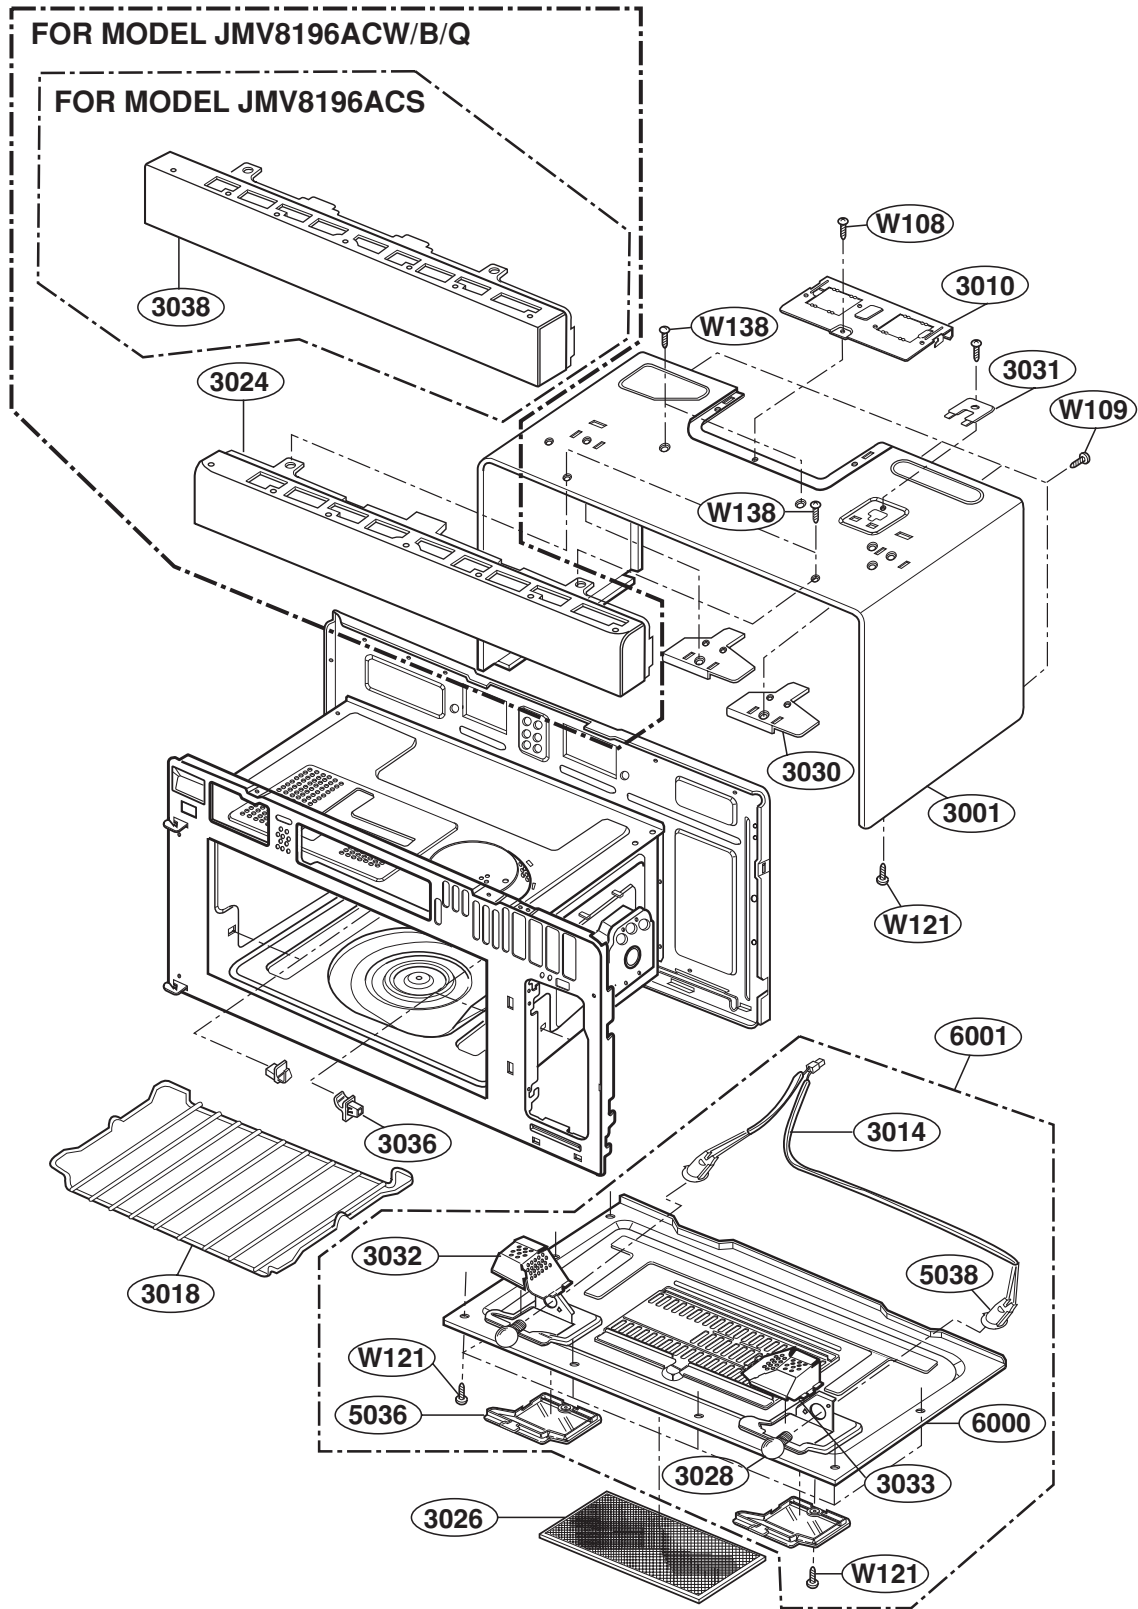

## DOOR PARTS

FOR MODEL: MMV5186ACW/B/Q

FOR MODEL: MMV5186ACS

**FOR MODEL: JMV8196ACW/B/Q**

**FOR MODEL: JMV8196ACS**

# CONTROLLER PARTS

FOR MODEL: MMV5186ACW/B/Q

FOR MODEL: MMV5186ACS

**FOR MODEL: JMV8196ACW/B/Q**

**FOR MODEL: JMV8196ACS**

# OVEN CAVITY PARTS

# LATCH BOARD PARTS