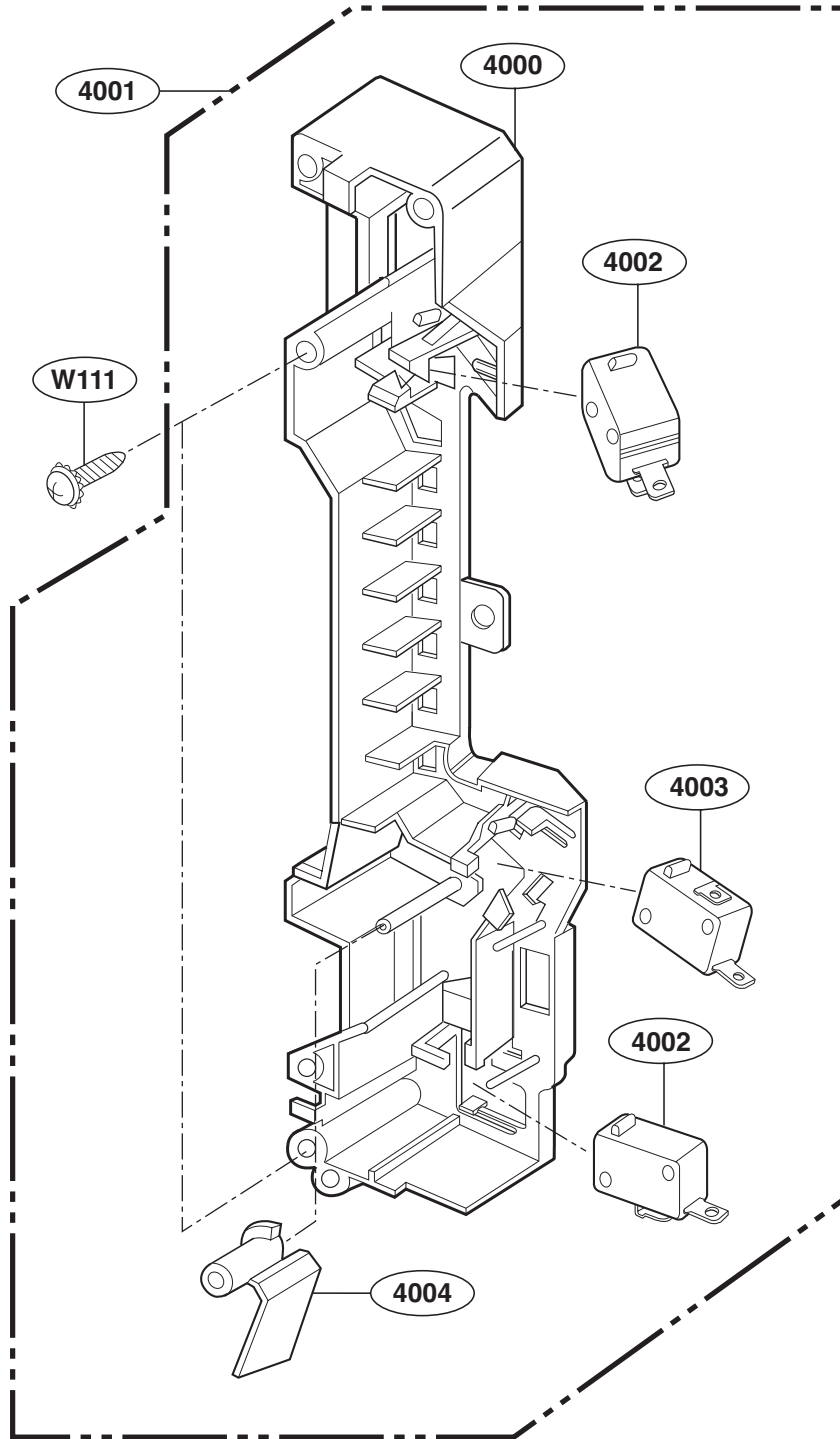

## DOOR PARTS

FOR MODEL: MMV5186ACW/B/Q

FOR MODEL: MMV5186ACS

**FOR MODEL: JMV8196ACW/B/Q**

**FOR MODEL: JMV8196ACS**

# CONTROLLER PARTS

FOR MODEL: MMV5186ACW/B/Q

FOR MODEL: MMV5186ACS

**FOR MODEL: JMV8196ACW/B/Q**

**FOR MODEL: JMV8196ACS**

# OVEN CAVITY PARTS

# LATCH BOARD PARTS