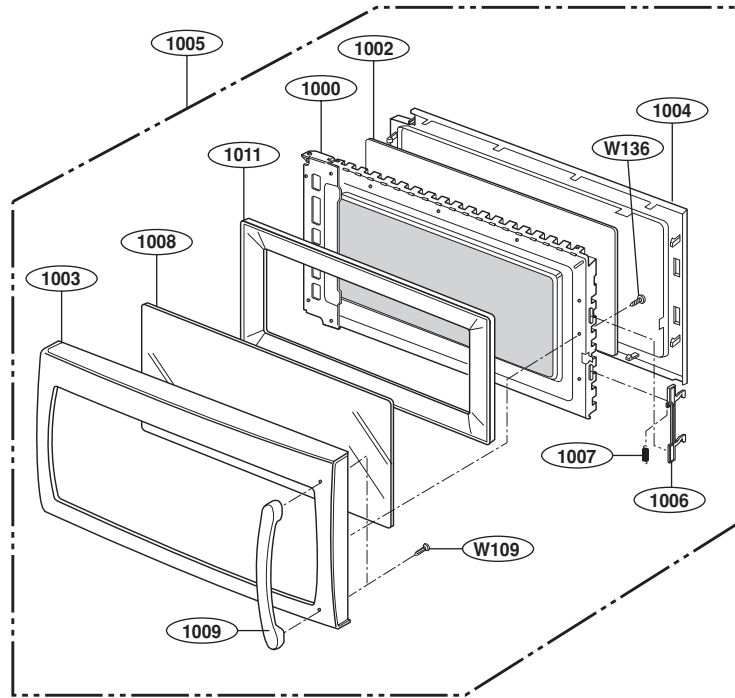

## DOOR PARTS

FOR MODEL: MMV5186ACW/B/Q

FOR MODEL: MMV5186ACS

**FOR MODEL: JMV8196ACW/B/Q**

**FOR MODEL: JMV8196ACS**

# CONTROLLER PARTS

FOR MODEL: MMV5186ACW/B/Q

FOR MODEL: MMV5186ACS

**FOR MODEL: JMV8196ACW/B/Q**

**FOR MODEL: JMV8196ACS**

# OVEN CAVITY PARTS

# LATCH BOARD PARTS