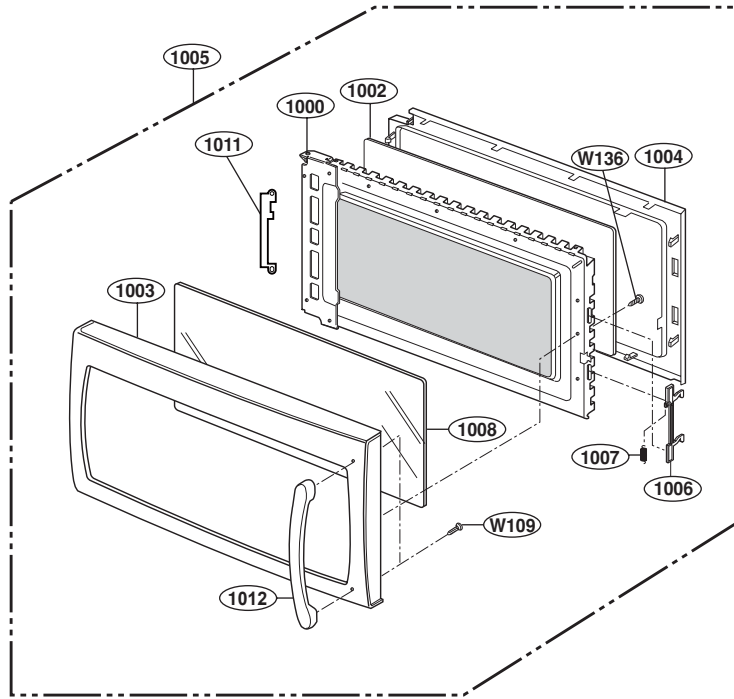

## DOOR PARTS

FOR MODEL: MMV5186ACW/B/Q

FOR MODEL: MMV5186ACS

**FOR MODEL: JMV8196ACW/B/Q**

**FOR MODEL: JMV8196ACS**

# OVEN CAVITY PARTS

# LATCH BOARD PARTS