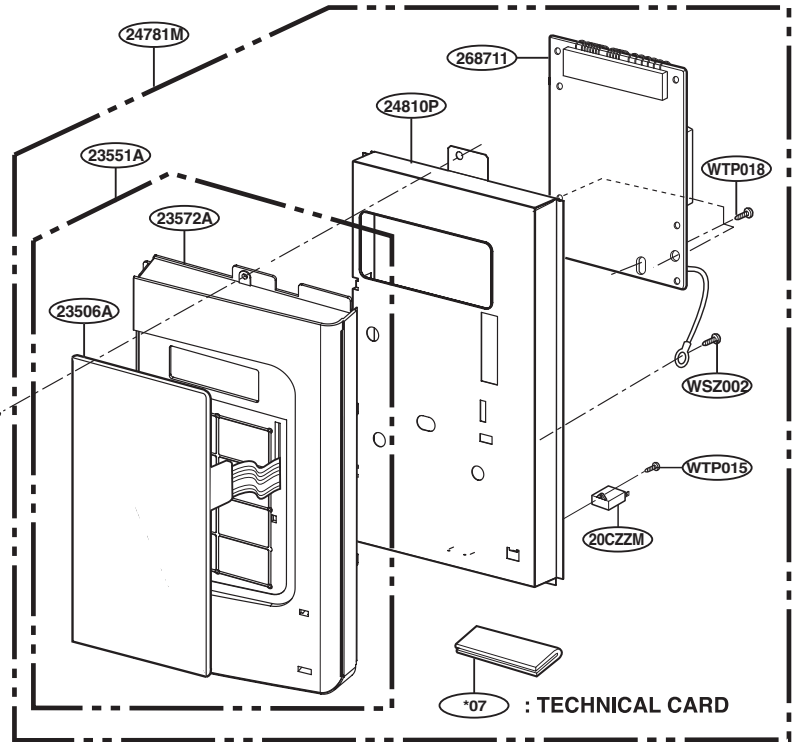

EXPLODED VIEW

DOOR PARTS

For Model :

- JVM1540DMWW
- JVM1540DMBB
- JVM1540DMCC
- JNM1541DMWW
- JNM1541DMBB
- JNM1541DMCC
- HVM1540DMWW
- HVM1540DMBB

For Model :

- JVM1540SMSS
- JVM1540LMCS
- JNM1541SMSS
- HVM1540LMCS
- HVM1540SMSS

P/No: MFL32357701

CONTROLLER PARTS

For Model :
JVM1540MWW
JVM1540DMBB
JVM1540DMCC
JNM1541DMWW
JNM1541DMBB
JNM1541DMCC
HVM1540MWW
HVM1540DMBB

For Model:
JVM1540DMBB
JNM1541DMBB
HVM1540DMBB
WTT027

For Model:
JVM1540MWW
JVM1540DMCC
JNM1541DMWW
JNM1541DMCC
HVM1540MWW
WTT029

For Model :
JVM1540SMSS
JVM1540LMCS
JNM1541SMSS
HVM1540LMCS
HVM1540SMSS

OVEN CAVITY PARTS

LATCH BOARD PARTS

INTERIOR PARTS (I)

INTERIOR PARTS (II)

INSTALLATION PARTS

For Model :
 JVM1540DMWW
 JVM1540DMBB
 JVM1540DMCC
 JVM1540SMSS
 JVM1540LMCS
 HVM1540DMWW
 HVM1540DMBB
 HVM1540LMCS
 HVM1540SMSS