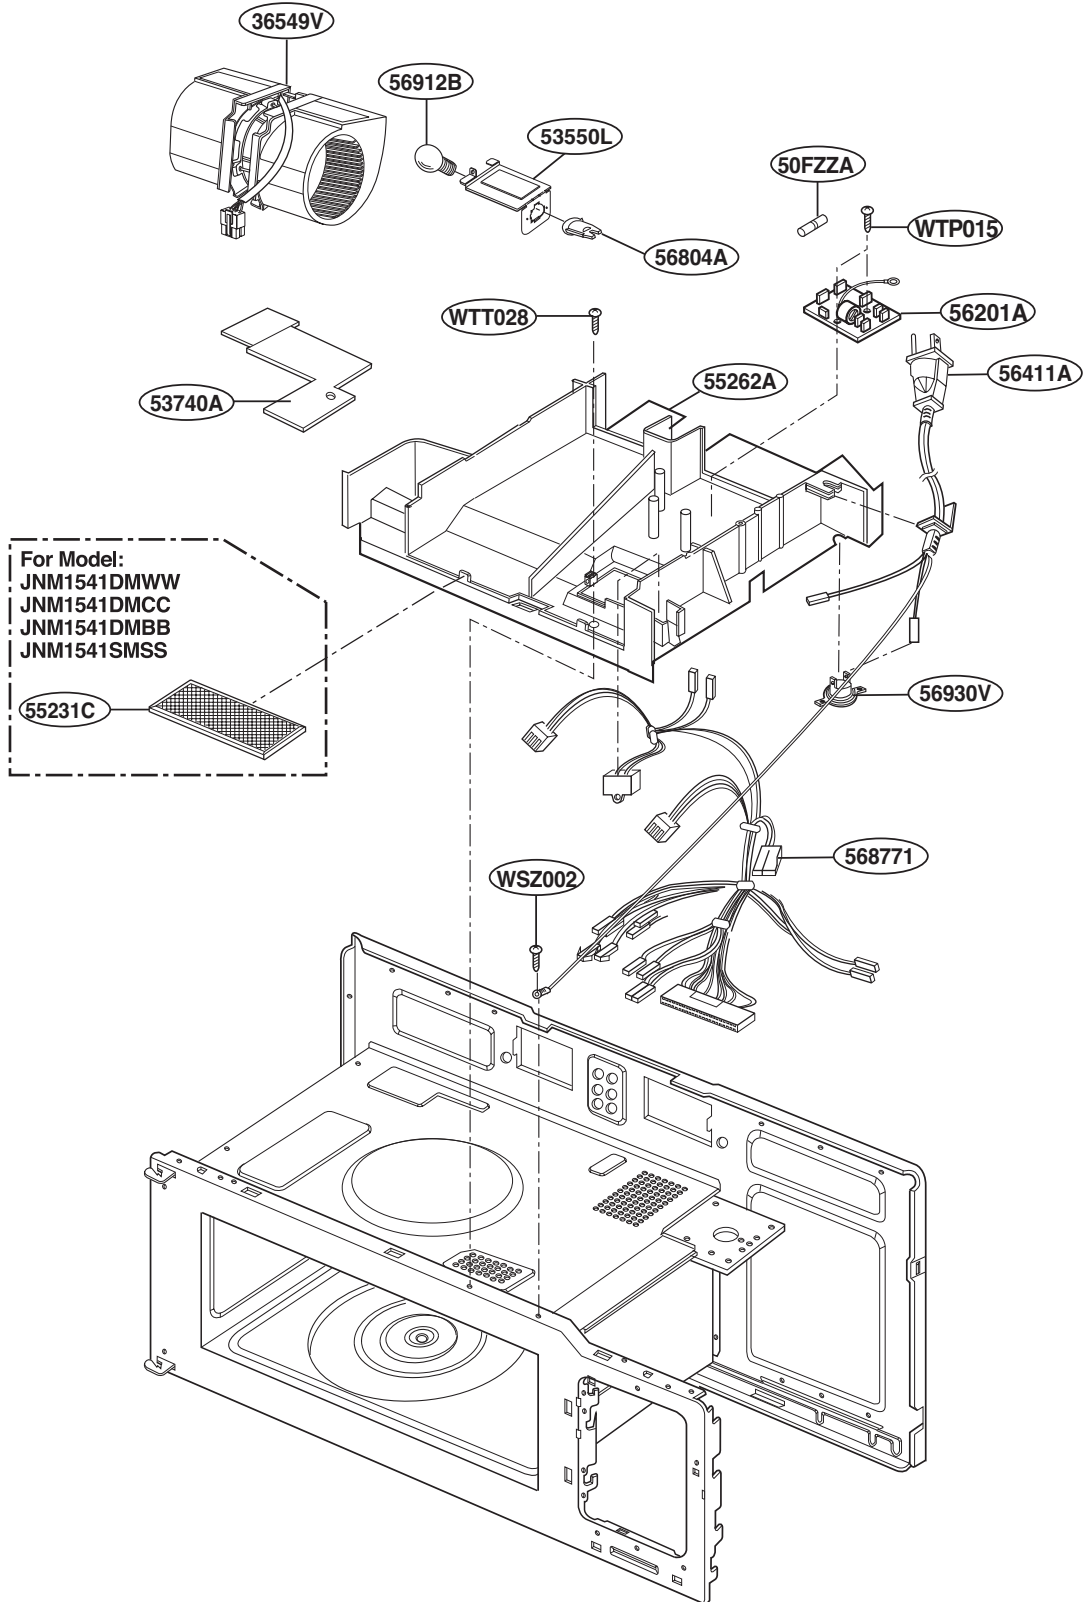

EXPLODED VIEW

DOOR PARTS

For Model :

- JVM1540DMWW
- JVM1540DMBB
- JVM1540DMCC
- JNM1541DMWW
- JNM1541DMBB
- JNM1541DMCC
- HVM1540DMWW
- HVM1540DMBB

For Model :

- JVM1540SMSS
- JVM1540LMCS
- JNM1541SMSS
- HVM1540LMCS
- HVM1540SMSS

For Model :
JVM1540SMSS
JVM1540LMCS
JNM1541SMSS
HVM1540LMCS
HVM1540SMSS

OVEN CAVITY PARTS

LATCH BOARD PARTS

INTERIOR PARTS (I)

INTERIOR PARTS (II)

INSTALLATION PARTS

For Model :
 JVM1540DMWW
 JVM1540DMBB
 JVM1540DMCC
 JVM1540SMSS
 JVM1540LMCS
 HVM1540DMWW
 HVM1540DMBB
 HVM1540LMCS
 HVM1540SMSS

OWNERS
MANUAL

*01

INSTALLATION
MANUAL

*04

COOKING
GUIDE
LABEL

*05

TEMPLATE

*06