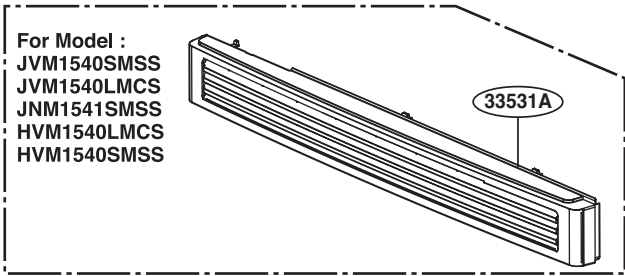

P/No: MFL32357701

CONTROLLER PARTS

For Model :
JVM1540MWW
JVM1540DMBB
JVM1540DMCC
JNM1541DMWW
JNM1541DMBB
JNM1541DMCC
HVM1540MWW
HVM1540DMBB

For Model:
JVM1540DMBB
JNM1541DMBB
HVM1540DMBB
WTT027

For Model:
JVM1540MWW
JVM1540DMCC
JNM1541DMWW
JNM1541DMCC
HVM1540MWW
WTT029

For Model :
JVM1540SMSS
JVM1540LMCS
JNM1541SMSS
HVM1540LMCS
HVM1540SMSS

OVEN CAVITY PARTS

LATCH BOARD PARTS

INTERIOR PARTS (I)

INTERIOR PARTS (II)

INSTALLATION PARTS

For Model :
 JVM1540DMWW
 JVM1540DMBB
 JVM1540DMCC
 JVM1540SMSS
 JVM1540LMCS
 HVM1540DMWW
 HVM1540DMBB
 HVM1540LMCS
 HVM1540SMSS