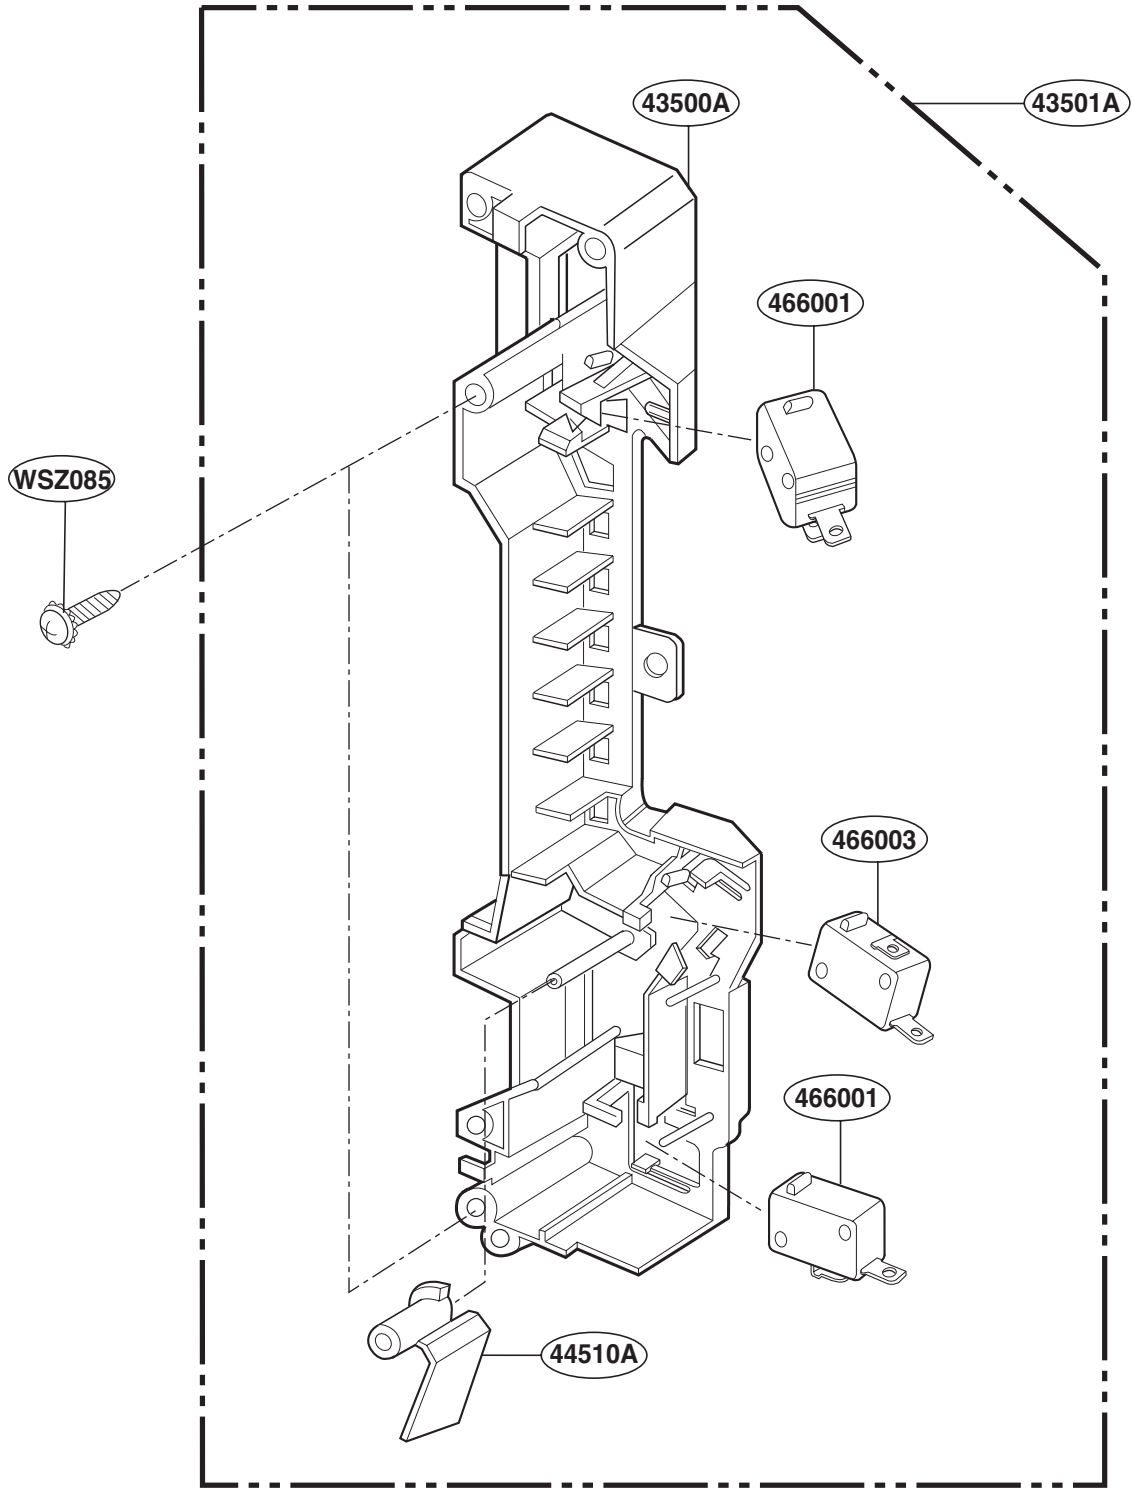

EXPLODED VIEW

DOOR PARTS

For Model :

- JVM1540DMWW
- JVM1540DMBB
- JVM1540DMCC
- JNM1541DMWW
- JNM1541DMBB
- JNM1541DMCC
- HVM1540DMWW
- HVM1540DMBB

For Model :

- JVM1540SMSS
- JVM1540LMCS
- JNM1541SMSS
- HVM1540LMCS
- HVM1540SMSS

P/No: MFL32357701

CONTROLLER PARTS

For Model :
JVM1540MWW
JVM1540DMBB
JVM1540DMCC
JNM1541DMWW
JNM1541DMBB
JNM1541DMCC
HVM1540MWW
HVM1540DMBB

For Model:
JVM1540DMBB
JNM1541DMBB
HVM1540DMBB
WTT027

For Model:
JVM1540MWW
JVM1540DMCC
JNM1541DMWW
JNM1541DMCC
HVM1540MWW
WTT029

For Model :
JVM1540SMSS
JVM1540LMCS
JNM1541SMSS
HVM1540LMCS
HVM1540SMSS

OVEN CAVITY PARTS

LATCH BOARD PARTS

INTERIOR PARTS (I)

INTERIOR PARTS (II)

INSTALLATION PARTS

For Model :
 JVM1540DMWW
 JVM1540DMBB
 JVM1540DMCC
 JVM1540SMSS
 JVM1540LMCS
 HVM1540DMWW
 HVM1540DMBB
 HVM1540LMCS
 HVM1540SMSS