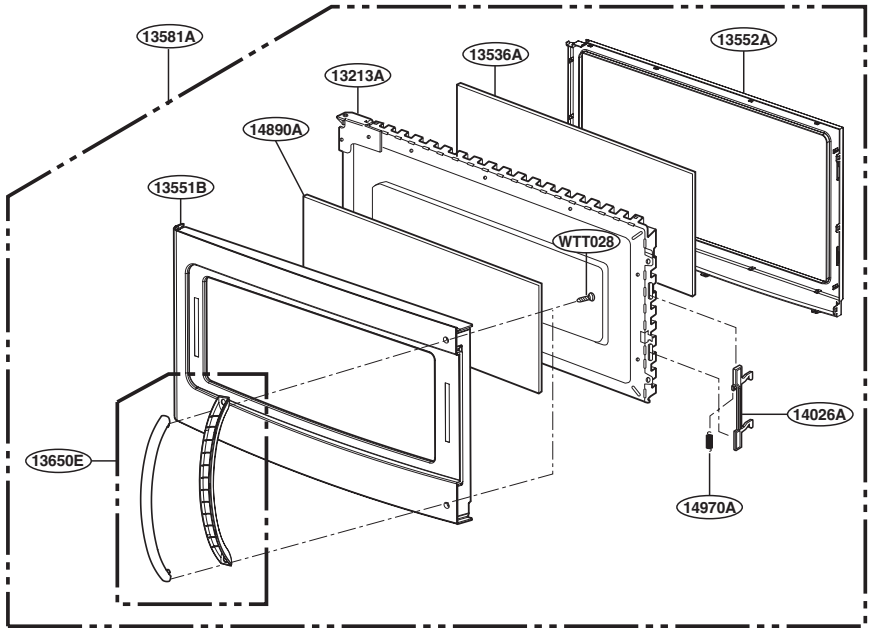

EXPLODED VIEW

DOOR PARTS

For Model :

- JVM1540DMWW
- JVM1540DMBB
- JVM1540DMCC
- JNM1541DMWW
- JNM1541DMBB
- JNM1541DMCC
- HVM1540DMWW
- HVM1540DMBB

For Model :

- JVM1540SMSS
- JVM1540LMCS
- JNM1541SMSS
- HVM1540LMCS
- HVM1540SMSS

P/No: MFL32357701

CONTROLLER PARTS

For Model :
JVM1540MWW
JVM1540DMBB
JVM1540DMCC
JNM1541DMWW
JNM1541DMBB
JNM1541DMCC
HVM1540MWW
HVM1540DMBB

For Model:
JVM1540DMBB
JNM1541DMBB
HVM1540DMBB
WTT027

For Model:
JVM1540MWW
JVM1540DMCC
JNM1541DMWW
JNM1541DMCC
HVM1540MWW
WTT029

For Model :
JVM1540SMSS
JVM1540LMCS
JNM1541SMSS
HVM1540LMCS
HVM1540SMSS

OVEN CAVITY PARTS

LATCH BOARD PARTS

INTERIOR PARTS (I)

INTERIOR PARTS (II)

INSTALLATION PARTS

For Model :
 JVM1540DMWW
 JVM1540DMBB
 JVM1540DMCC
 JVM1540SMSS
 JVM1540LMCS
 HVM1540DMWW
 HVM1540DMBB
 HVM1540LMCS
 HVM1540SMSS