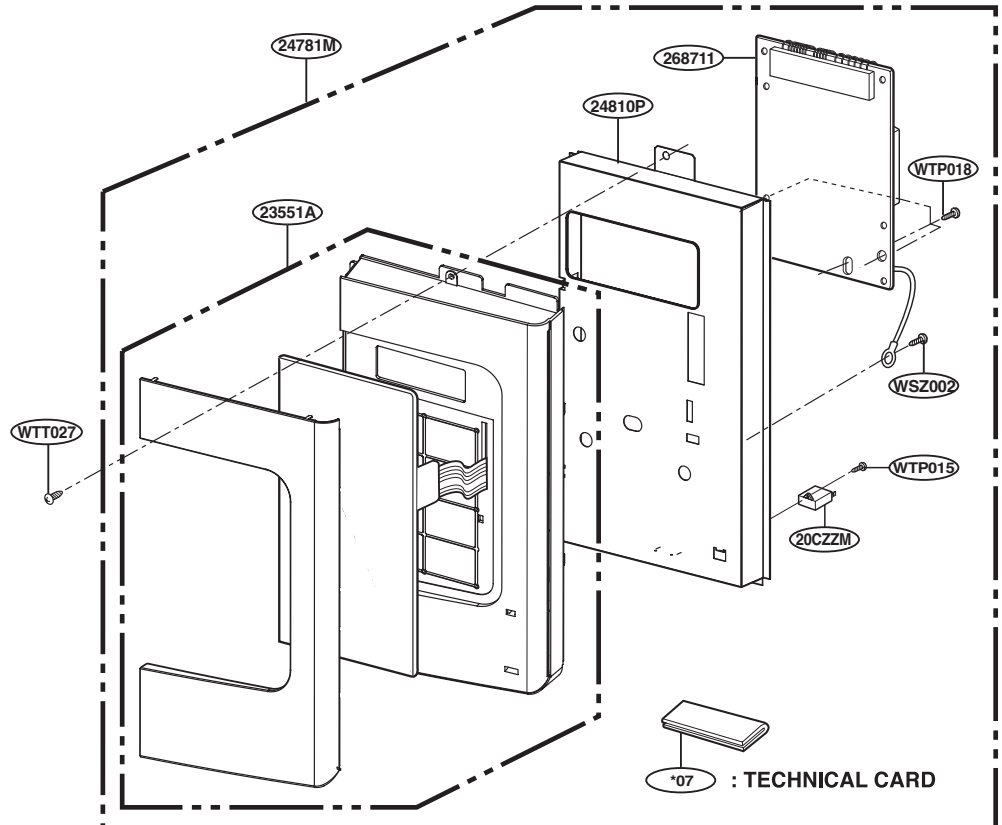

P/No: MFL32357701

CONTROLLER PARTS

For Model :
JVM1540MWW
JVM1540DMBB
JVM1540DMCC
JNM1541DMWW
JNM1541DMBB
JNM1541DMCC
HVM1540MWW
HVM1540DMBB

For Model:
JVM1540DMBB
JNM1541DMBB
HVM1540DMBB
WTT027

For Model:
JVM1540MWW
JVM1540DMCC
JNM1541DMWW
JNM1541DMCC
HVM1540MWW
WTT029

For Model :
JVM1540SMSS
JVM1540LMCS
JNM1541SMSS
HVM1540LMCS
HVM1540SMSS

OVEN CAVITY PARTS

LATCH BOARD PARTS

INTERIOR PARTS (I)

INTERIOR PARTS (II)

INSTALLATION PARTS

For Model :
 JVM1540DMWW
 JVM1540DMBB
 JVM1540DMCC
 JVM1540SMSS
 JVM1540LMCS
 HVM1540DMWW
 HVM1540DMBB
 HVM1540LMCS
 HVM1540SMSS