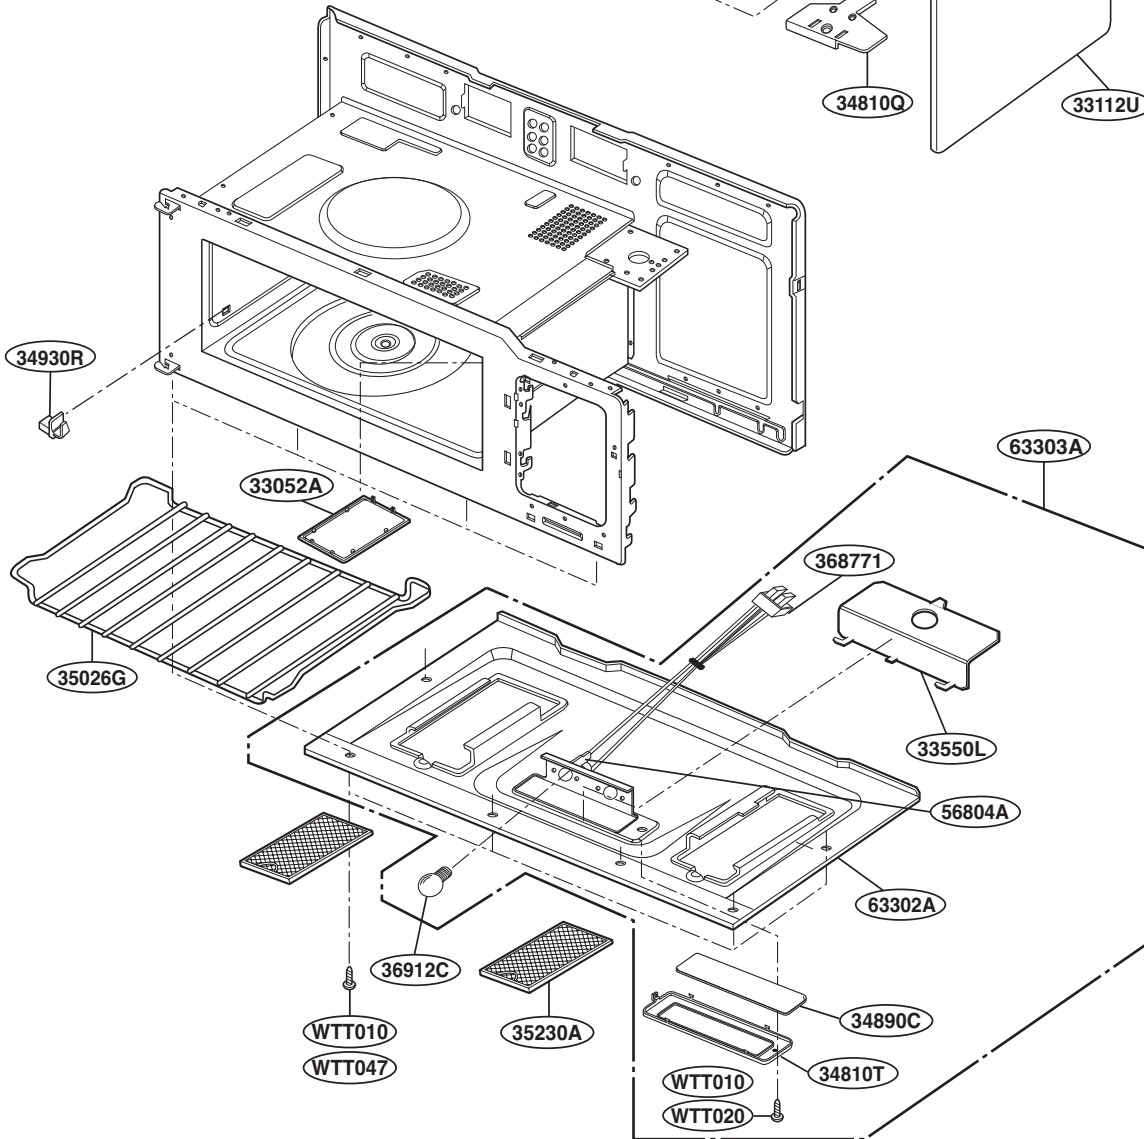

P/No: MFL32357701

CONTROLLER PARTS

For Model :
JVM1540MWW
JVM1540DMBB
JVM1540DMCC
JNM1541DMWW
JNM1541DMBB
JNM1541DMCC
HVM1540MWW
HVM1540DMBB

For Model:
JVM1540DMBB
JNM1541DMBB
HVM1540DMBB
WTT027

For Model:
JVM1540MWW
JVM1540DMCC
JNM1541DMWW
JNM1541DMCC
HVM1540MWW
WTT029

For Model :
JVM1540SMSS
JVM1540LMCS
JNM1541SMSS
HVM1540LMCS
HVM1540SMSS

OVEN CAVITY PARTS

LATCH BOARD PARTS

INTERIOR PARTS (I)

INTERIOR PARTS (II)

INSTALLATION PARTS

For Model :
 JVM1540DMWW
 JVM1540DMBB
 JVM1540DMCC
 JVM1540SMSS
 JVM1540LMCS
 HVM1540DMWW
 HVM1540DMBB
 HVM1540LMCS
 HVM1540SMSS