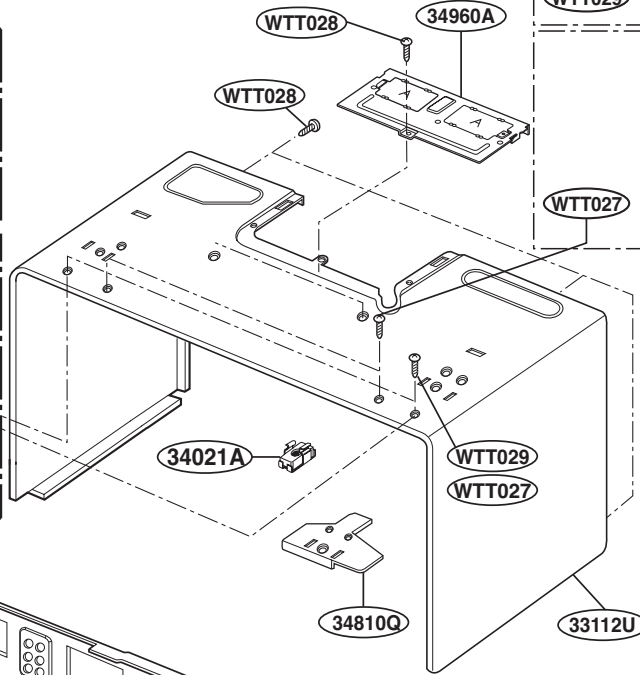

P/No: MFL32357701

CONTROLLER PARTS

For Model :
JVM1540MWW
JVM1540DMBB
JVM1540DMCC
JNM1541DMWW
JNM1541DMBB
JNM1541DMCC
HVM1540MWW
HVM1540DMBB

For Model:
JVM1540DMBB
JNM1541DMBB
HVM1540DMBB
WTT027

For Model:
JVM1540MWW
JVM1540DMCC
JNM1541DMWW
JNM1541DMCC
HVM1540MWW
WTT029

For Model :
JVM1540SMSS
JVM1540LMCS
JNM1541SMSS
HVM1540LMCS
HVM1540SMSS

OVEN CAVITY PARTS

LATCH BOARD PARTS

INTERIOR PARTS (I)

INTERIOR PARTS (II)

INSTALLATION PARTS

For Model :
 JVM1540DMWW
 JVM1540DMBB
 JVM1540DMCC
 JVM1540SMSS
 JVM1540LMCS
 HVM1540DMWW
 HVM1540DMBB
 HVM1540LMCS
 HVM1540SMSS