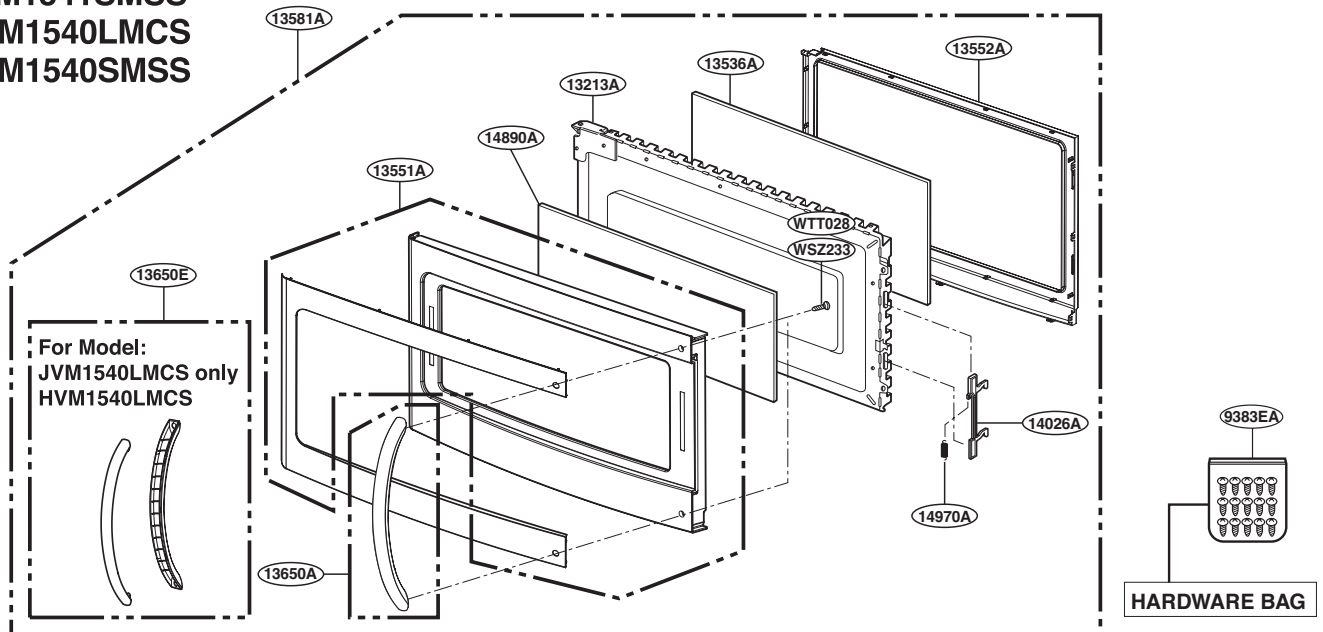

EXPLODED VIEW

DOOR PARTS

For Model :

- JVM1540DMWW
- JVM1540DMBB
- JVM1540DMCC
- JNM1541DMWW
- JNM1541DMBB
- JNM1541DMCC
- HVM1540DMWW
- HVM1540DMBB

For Model :

- JVM1540SMSS
- JVM1540LMCS
- JNM1541SMSS
- HVM1540LMCS
- HVM1540SMSS

P/No: MFL32357701

CONTROLLER PARTS

For Model :
JVM1540MWW
JVM1540DMBB
JVM1540DMCC
JNM1541DMWW
JNM1541DMBB
JNM1541DMCC
HVM1540MWW
HVM1540DMBB

For Model:
JVM1540DMBB
JNM1541DMBB
HVM1540DMBB
WTT027

For Model:
JVM1540MWW
JVM1540DMCC
JNM1541DMWW
JNM1541DMCC
HVM1540MWW
WTT029

For Model :
JVM1540SMSS
JVM1540LMCS
JNM1541SMSS
HVM1540LMCS
HVM1540SMSS

OVEN CAVITY PARTS

LATCH BOARD PARTS

INTERIOR PARTS (I)

INTERIOR PARTS (II)

INSTALLATION PARTS

For Model :
 JVM1540DMWW
 JVM1540DMBB
 JVM1540DMCC
 JVM1540SMSS
 JVM1540LMCS
 HVM1540DMWW
 HVM1540DMBB
 HVM1540LMCS
 HVM1540SMSS