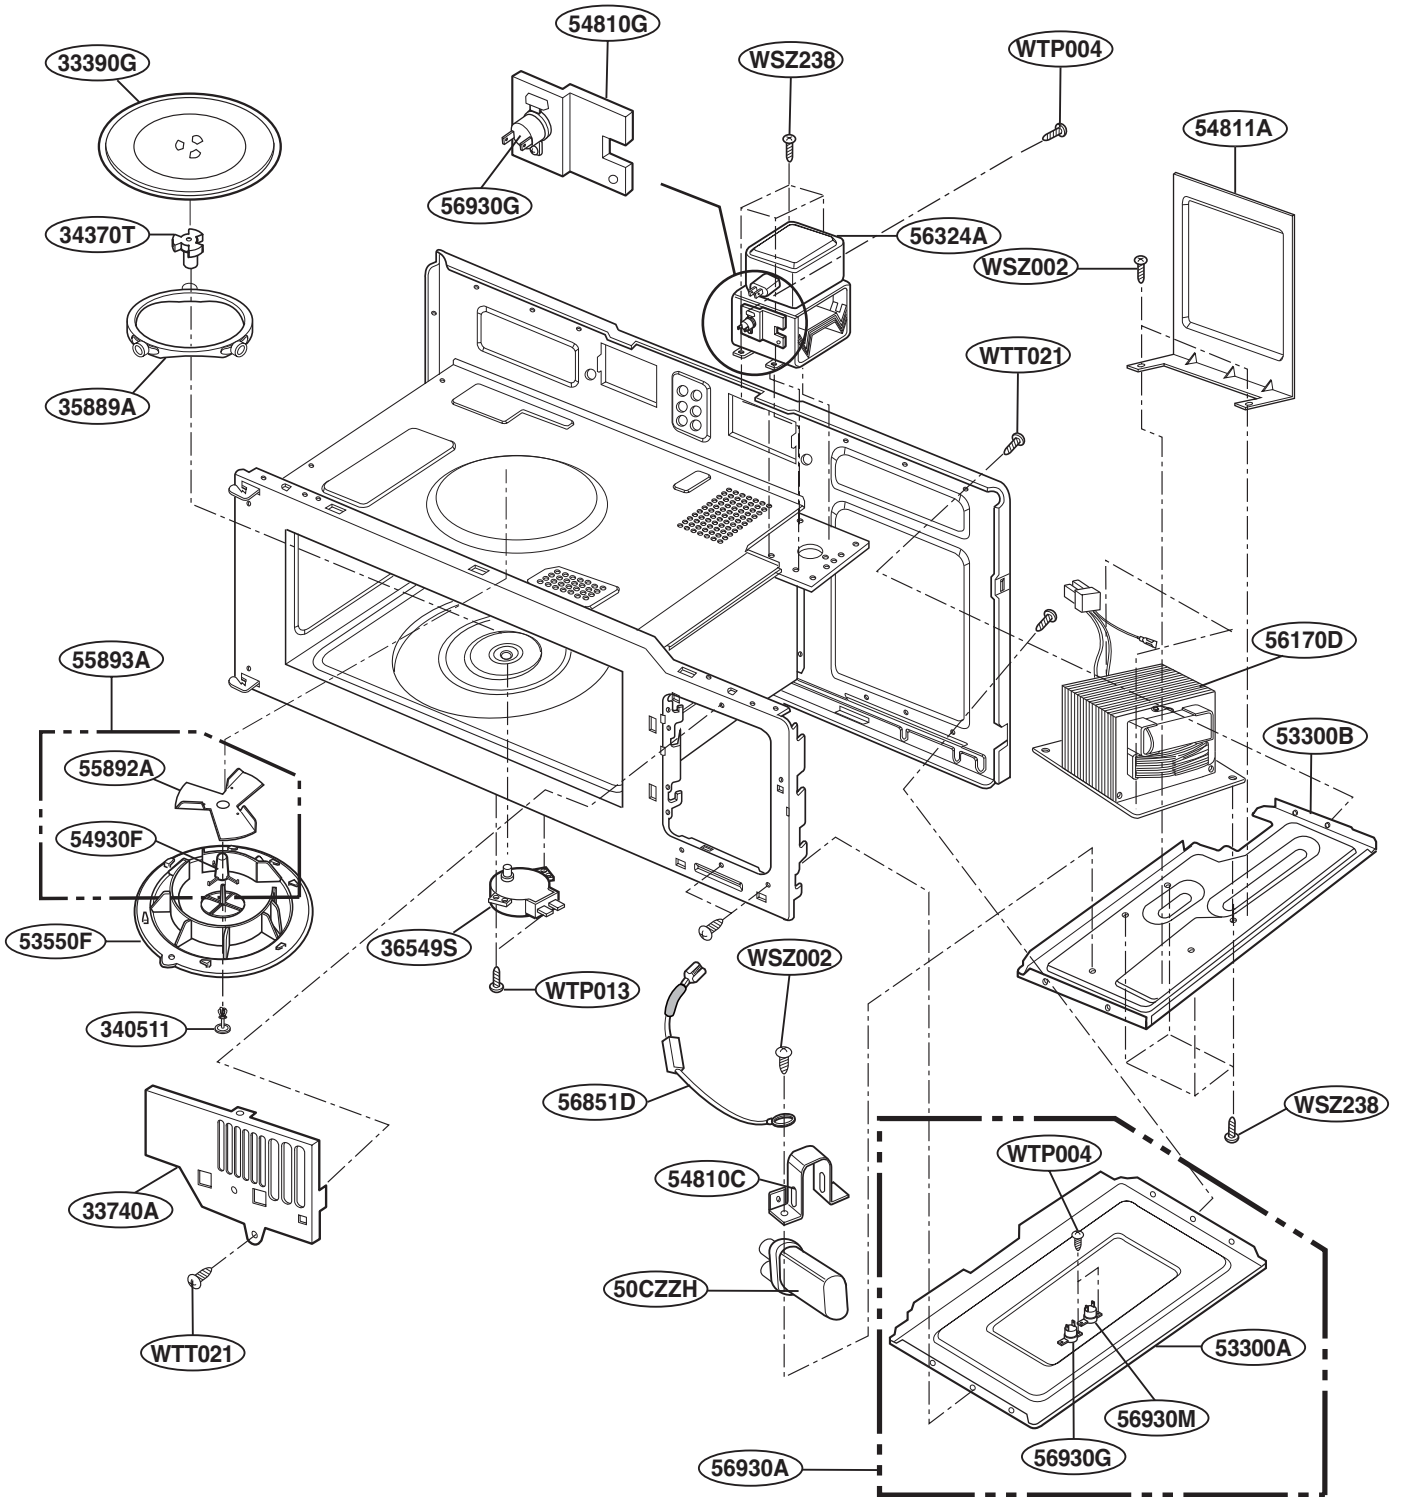

For Model :
JVM1540SMSS
JVM1540LMCS
JNM1541SMSS
HVM1540LMCS
HVM1540SMSS

OVEN CAVITY PARTS

LATCH BOARD PARTS

INTERIOR PARTS (I)

INTERIOR PARTS (II)

INSTALLATION PARTS

For Model :
 JVM1540DMWW
 JVM1540DMBB
 JVM1540DMCC
 JVM1540SMSS
 JVM1540LMCS
 HVM1540DMWW
 HVM1540DMBB
 HVM1540LMCS
 HVM1540SMSS

OWNERS
MANUAL

*01

INSTALLATION
MANUAL

*04

COOKING
GUIDE
LABEL

*05

TEMPLATE

*06