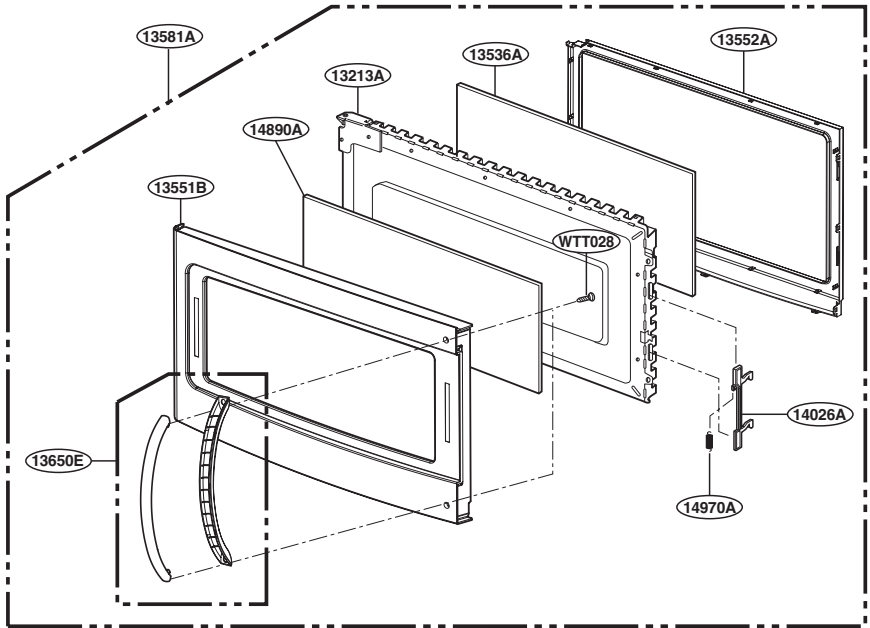

EXPLODED VIEW

DOOR PARTS

For Model :
JVM1540DMWW
JVM1540DMBB
JVM1540DMCC
JNM1541DMWW
JNM1541DMBB
JNM1541DMCC
HVM1540DMWW
HVM1540DMBB

For Model :
JVM1540SMSS
JVM1540LMCS
JNM1541SMSS
HVM1540LMCS
HVM1540SMSS

For Model:
JVM1540LMCS only
HVM1540LMCS

CONTROLLER PARTS

For Model :
 JVM1540MWW
 JVM1540DMBB
 JVM1540DMCC
 JNM1541DMWW
 JNM1541DMBB
 JNM1541DMCC
 HVM1540MWW
 HVM1540DMBB

For Model:
 JVM1540DMBB
 JNM1541DMBB
 HVM1540DMBB
 (WTT027)

For Model:
 JVM1540MWW
 JVM1540DMCC
 JNM1541DMWW
 JNM1541DMCC
 HVM1540MWW
 (WTT029)

For Model :
 JVM1540SMSS
 JVM1540LMCS
 JNM1541SMSS
 HVM1540LMCS
 HVM1540SMSS

OVEN CAVITY PARTS

LATCH BOARD PARTS

INTERIOR PARTS (II)