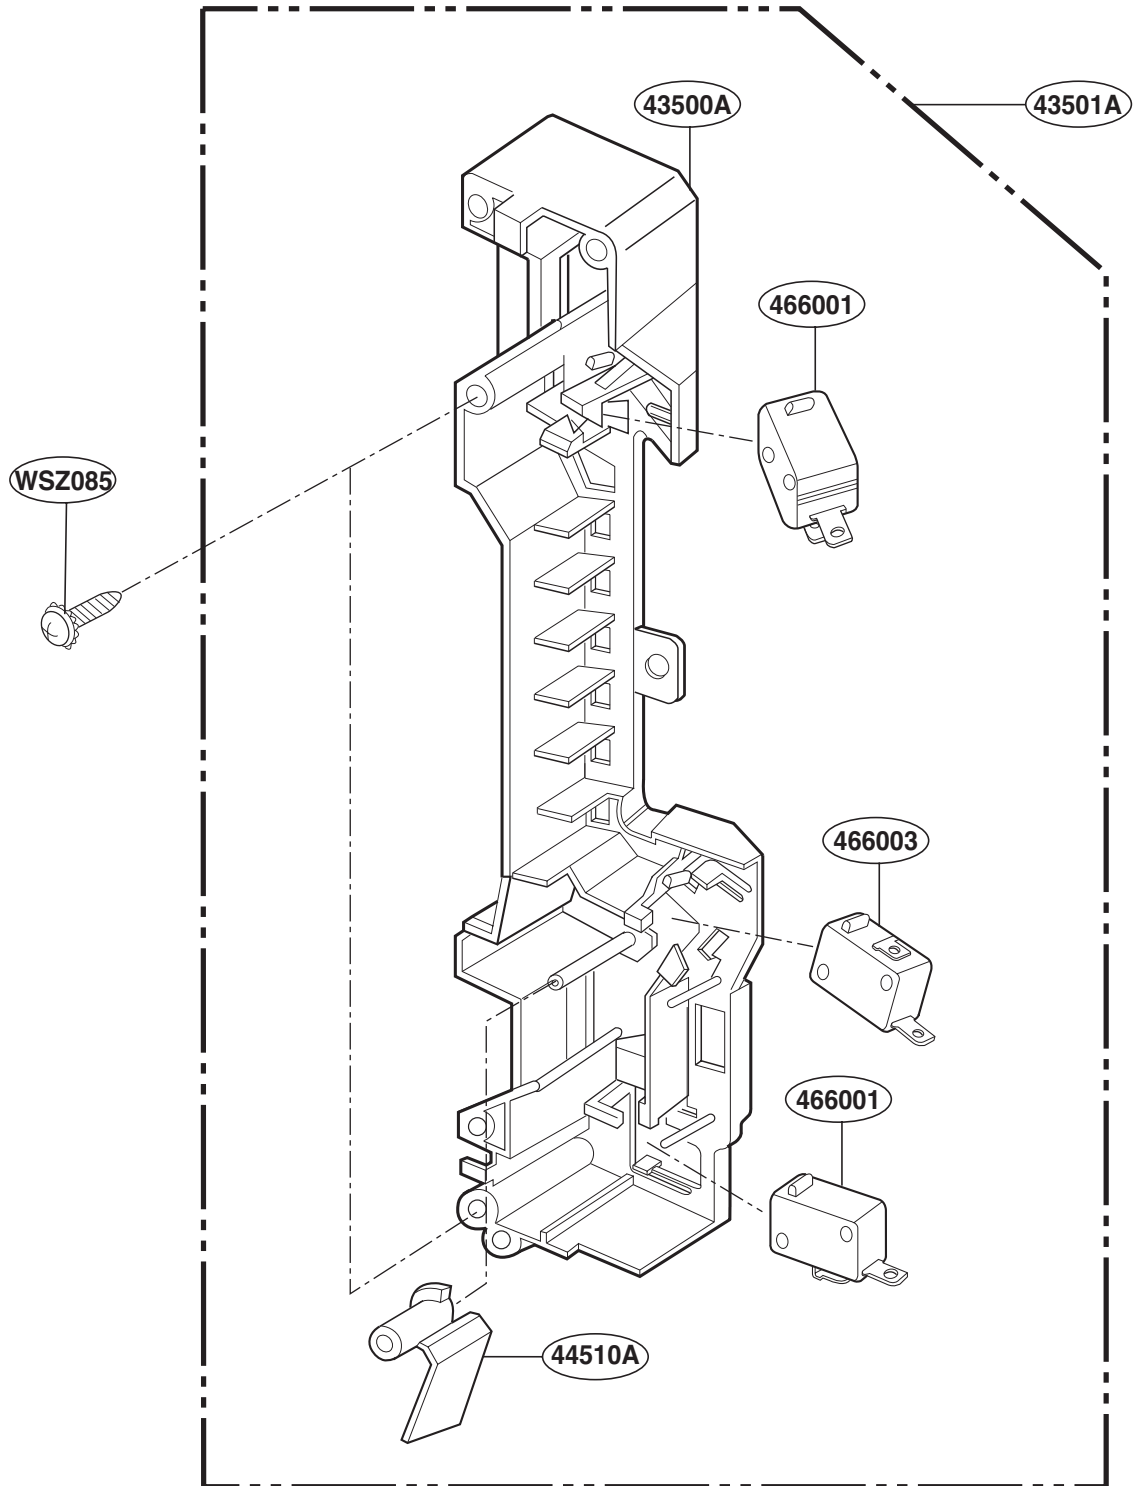

WTT027

LATCH BOARD PARTS

INTERIOR PARTS (I)

INTERIOR PARTS (II)

INSTALLATION PARTS

OWNERS
MANUAL

*01

INSTALLATION
MANUAL