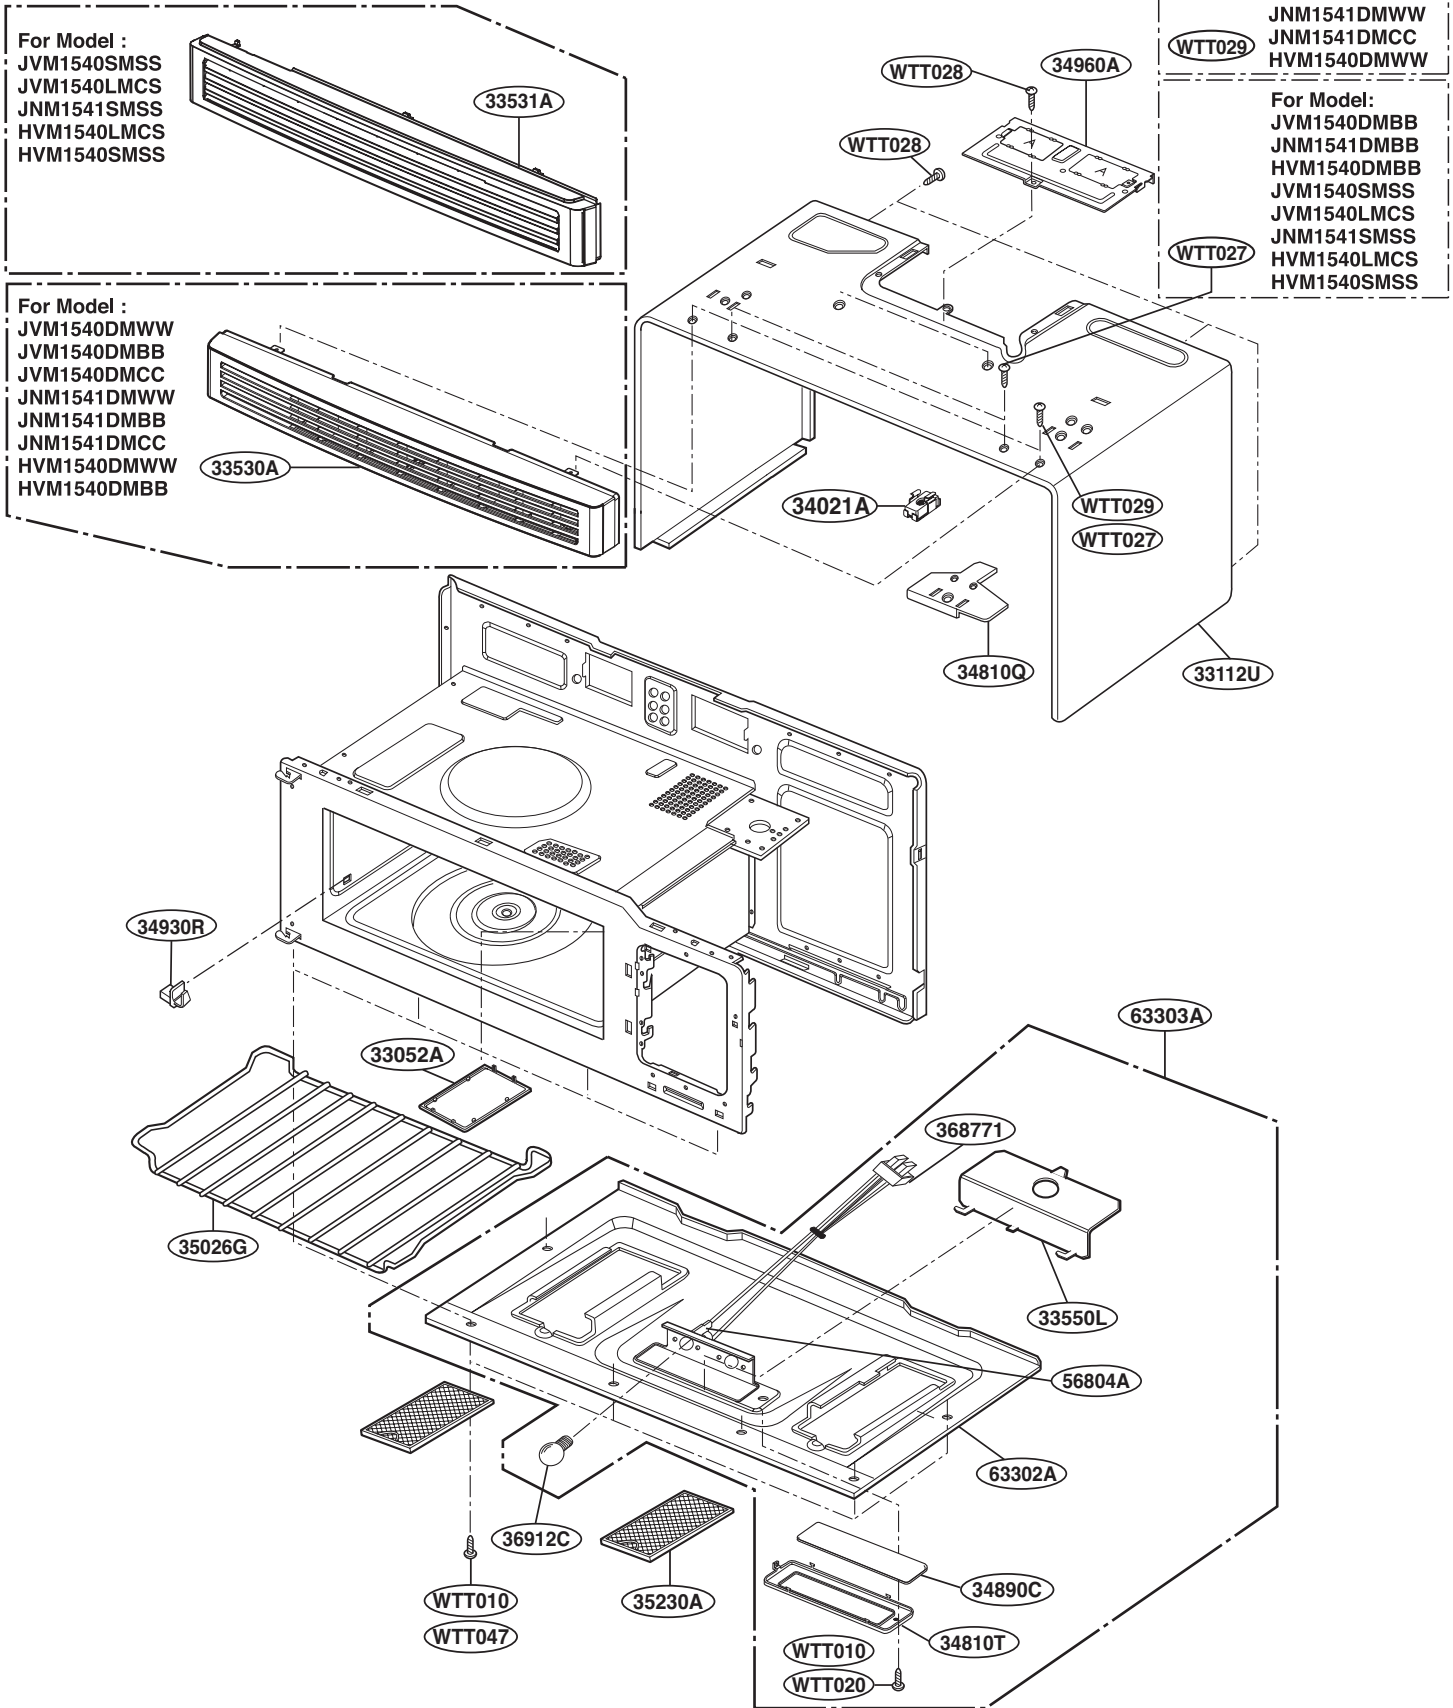

EXPLODED VIEW

DOOR PARTS

For Model :
JVM1540DMWW
JVM1540DMBB
JVM1540DMCC
JNM1541DMWW
JNM1541DMBB
JNM1541DMCC
HVM1540DMWW
HVM1540DMBB

For Model :
JVM1540SMSS
JVM1540LMCS
JNM1541SMSS
HVM1540LMCS
HVM1540SMSS

For Model:
JVM1540LMCS only
HVM1540LMCS

CONTROLLER PARTS

For Model :
 JVM1540MWW
 JVM1540DMBB
 JVM1540DMCC
 JNM1541DMWW
 JNM1541DMBB
 JNM1541DMCC
 HVM1540MWW
 HVM1540DMBB

For Model:
 JVM1540DMBB
 JNM1541DMBB
 HVM1540DMBB
 (WTT027)

For Model:
 JVM1540MWW
 JVM1540DMCC
 JNM1541DMWW
 JNM1541DMCC
 HVM1540MWW
 (WTT029)

For Model :
 JVM1540SMSS
 JVM1540LMCS
 JNM1541SMSS
 HVM1540LMCS
 HVM1540SMSS

OVEN CAVITY PARTS

LATCH BOARD PARTS

INTERIOR PARTS (II)