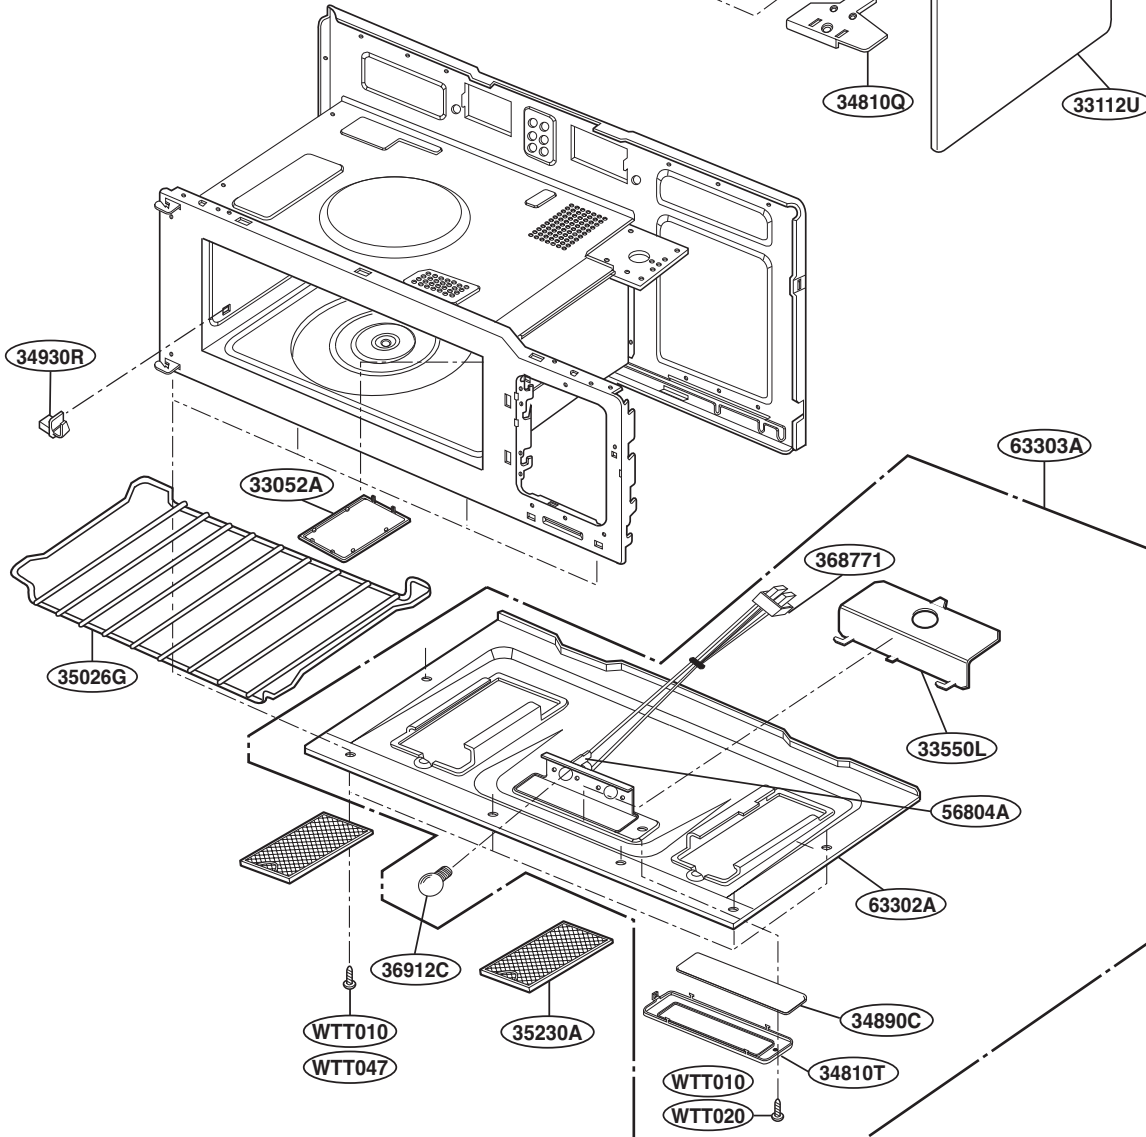

For Model :
JVM1540DMWW
JVM1540DMBB
JVM1540DMCC
JNM1541DMWW
JNM1541DMBB
JNM1541DMCC
HVM1540DMWW
HVM1540DMBB

For Model:
JVM1540DMWW
JVM1540DMCC
JNM1541DMWW
JNM1541DMCC
HVM1540DMWW

WTT029

For Model:
JVM1540DMBB
JNM1541DMBB
HVM1540DMBB
JVM1540SMSS
JVM1540LMCS
JNM1541SMSS
HVM1540LMCS
HVM1540SMSS

WTT027

LATCH BOARD PARTS

INTERIOR PARTS (I)

INTERIOR PARTS (II)

INSTALLATION PARTS

OWNERS
MANUAL

*01

INSTALLATION
MANUAL