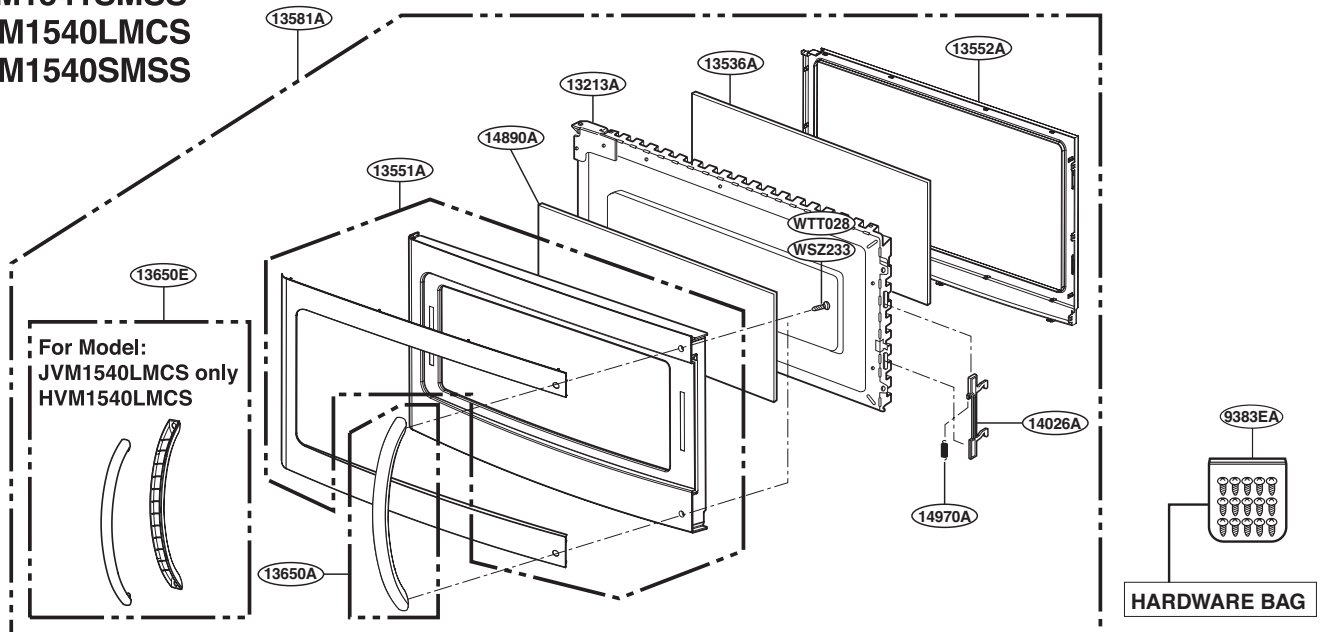

EXPLODED VIEW

DOOR PARTS

For Model :
JVM1540DMWW
JVM1540DMBB
JVM1540DMCC
JNM1541DMWW
JNM1541DMBB
JNM1541DMCC
HVM1540DMWW
HVM1540DMBB

For Model :
JVM1540SMSS
JVM1540LMCS
JNM1541SMSS
HVM1540LMCS
HVM1540SMSS

For Model:
JVM1540LMCS only
HVM1540LMCS

CONTROLLER PARTS

For Model :
 JVM1540MWW
 JVM1540DMBB
 JVM1540DMCC
 JNM1541DMWW
 JNM1541DMBB
 JNM1541DMCC
 HVM1540MWW
 HVM1540DMBB

For Model:
 JVM1540DMBB
 JNM1541DMBB
 HVM1540DMBB
 (WTT027)

For Model:
 JVM1540MWW
 JVM1540DMCC
 JNM1541DMWW
 JNM1541DMCC
 HVM1540MWW
 (WTT029)

For Model :
 JVM1540SMSS
 JVM1540LMCS
 JNM1541SMSS
 HVM1540LMCS
 HVM1540SMSS

OVEN CAVITY PARTS

LATCH BOARD PARTS

INTERIOR PARTS (II)