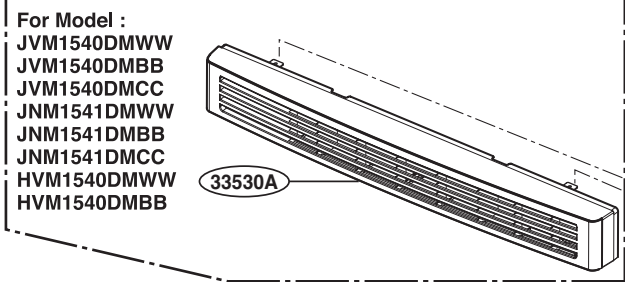

OVEN CAVITY PARTS