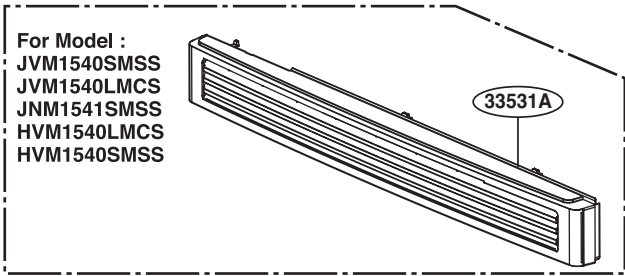

P/No: MFL32357701

CONTROLLER PARTS

For Model :
JVM1540MWW
JVM1540DMBB
JVM1540DMCC
JNM1541DMWW
JNM1541DMBB
JNM1541DMCC
HVM1540MWW
HVM1540DMBB

For Model:
JVM1540DMBB
JNM1541DMBB
HVM1540DMBB
WTT027

For Model:
JVM1540MWW
JVM1540DMCC
JNM1541DMWW
JNM1541DMCC
HVM1540MWW
WTT029

For Model :
JVM1540SMSS
JVM1540LMCS
JNM1541SMSS
HVM1540LMCS
HVM1540SMSS

OVEN CAVITY PARTS

LATCH BOARD PARTS

INTERIOR PARTS (I)

INTERIOR PARTS (II)

INSTALLATION PARTS

For Model :
JVM1540DMWW
JVM1540DMBB
JVM1540DMCC
JVM1540SMSS
JVM1540LMCS
HVM1540DMWW
HVM1540DMBB
HVM1540LMCS
HVM1540SMSS