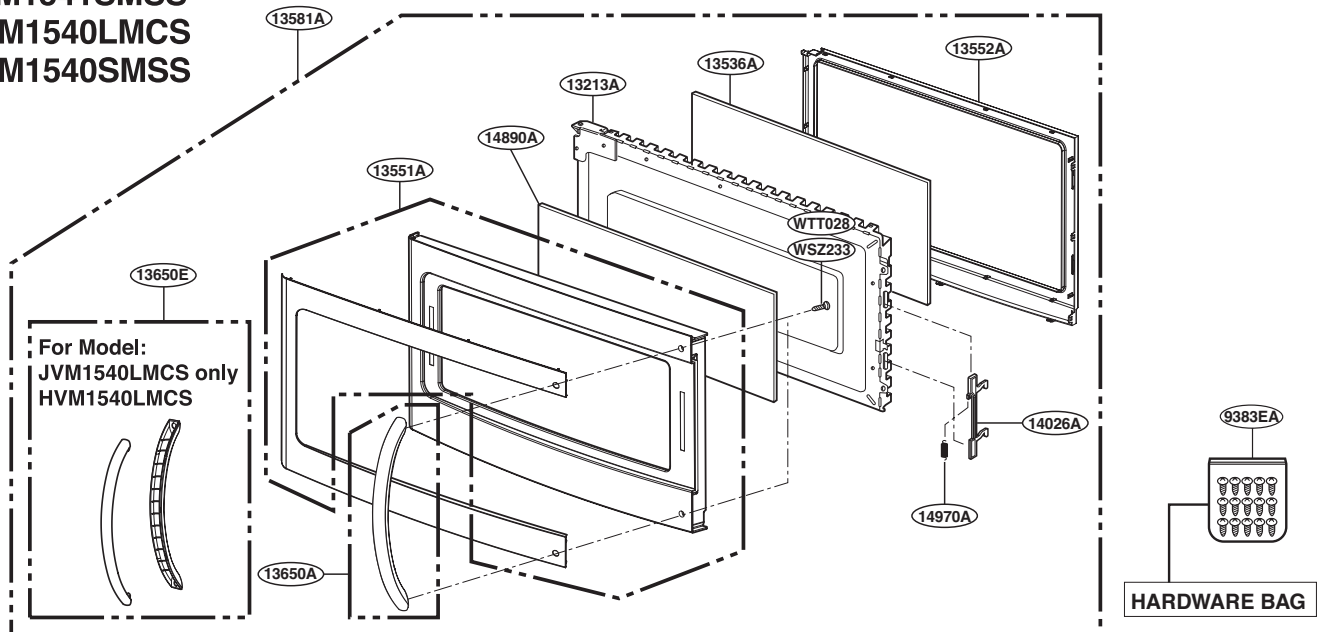

EXPLODED VIEW

DOOR PARTS

For Model :
JVM1540DMWW
JVM1540DMBB
JVM1540DMCC
JNM1541DMWW
JNM1541DMBB
JNM1541DMCC
HVM1540DMWW
HVM1540DMBB

For Model :
JVM1540SMSS
JVM1540LMCS
JNM1541SMSS
HVM1540LMCS
HVM1540SMSS

P/No: MFL32357701

CONTROLLER PARTS

For Model :
JVM1540MWW
JVM1540DMBB
JVM1540DMCC
JNM1541DMWW
JNM1541DMBB
JNM1541DMCC
HVM1540MWW
HVM1540DMBB

For Model:
JVM1540DMBB
JNM1541DMBB
HVM1540DMBB
WTT027

For Model:
JVM1540MWW
JVM1540DMCC
JNM1541DMWW
JNM1541DMCC
HVM1540MWW
WTT029

For Model :
JVM1540SMSS
JVM1540LMCS
JNM1541SMSS
HVM1540LMCS
HVM1540SMSS

OVEN CAVITY PARTS

LATCH BOARD PARTS

INTERIOR PARTS (I)

INTERIOR PARTS (II)

INSTALLATION PARTS

For Model :
JVM1540DMWW
JVM1540DMBB
JVM1540DMCC
JVM1540SMSS
JVM1540LMCS
HVM1540DMWW
HVM1540DMBB
HVM1540LMCS
HVM1540SMSS