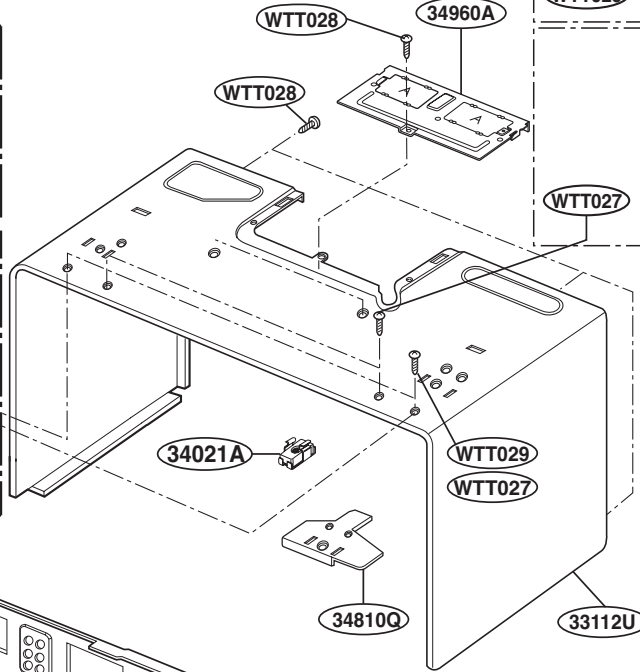

P/No: MFL32357701

CONTROLLER PARTS

For Model :
JVM1540MWW
JVM1540DMBB
JVM1540DMCC
JNM1541DMWW
JNM1541DMBB
JNM1541DMCC
HVM1540MWW
HVM1540DMBB

For Model:
JVM1540DMBB
JNM1541DMBB
HVM1540DMBB
WTT027

For Model:
JVM1540MWW
JVM1540DMCC
JNM1541DMWW
JNM1541DMCC
HVM1540MWW
WTT029

For Model :
JVM1540SMSS
JVM1540LMCS
JNM1541SMSS
HVM1540LMCS
HVM1540SMSS

OVEN CAVITY PARTS

LATCH BOARD PARTS

INTERIOR PARTS (I)

INTERIOR PARTS (II)

INSTALLATION PARTS

For Model :
JVM1540DMWW
JVM1540DMBB
JVM1540DMCC
JVM1540SMSS
JVM1540LMCS
HVM1540DMWW
HVM1540DMBB
HVM1540LMCS
HVM1540SMSS