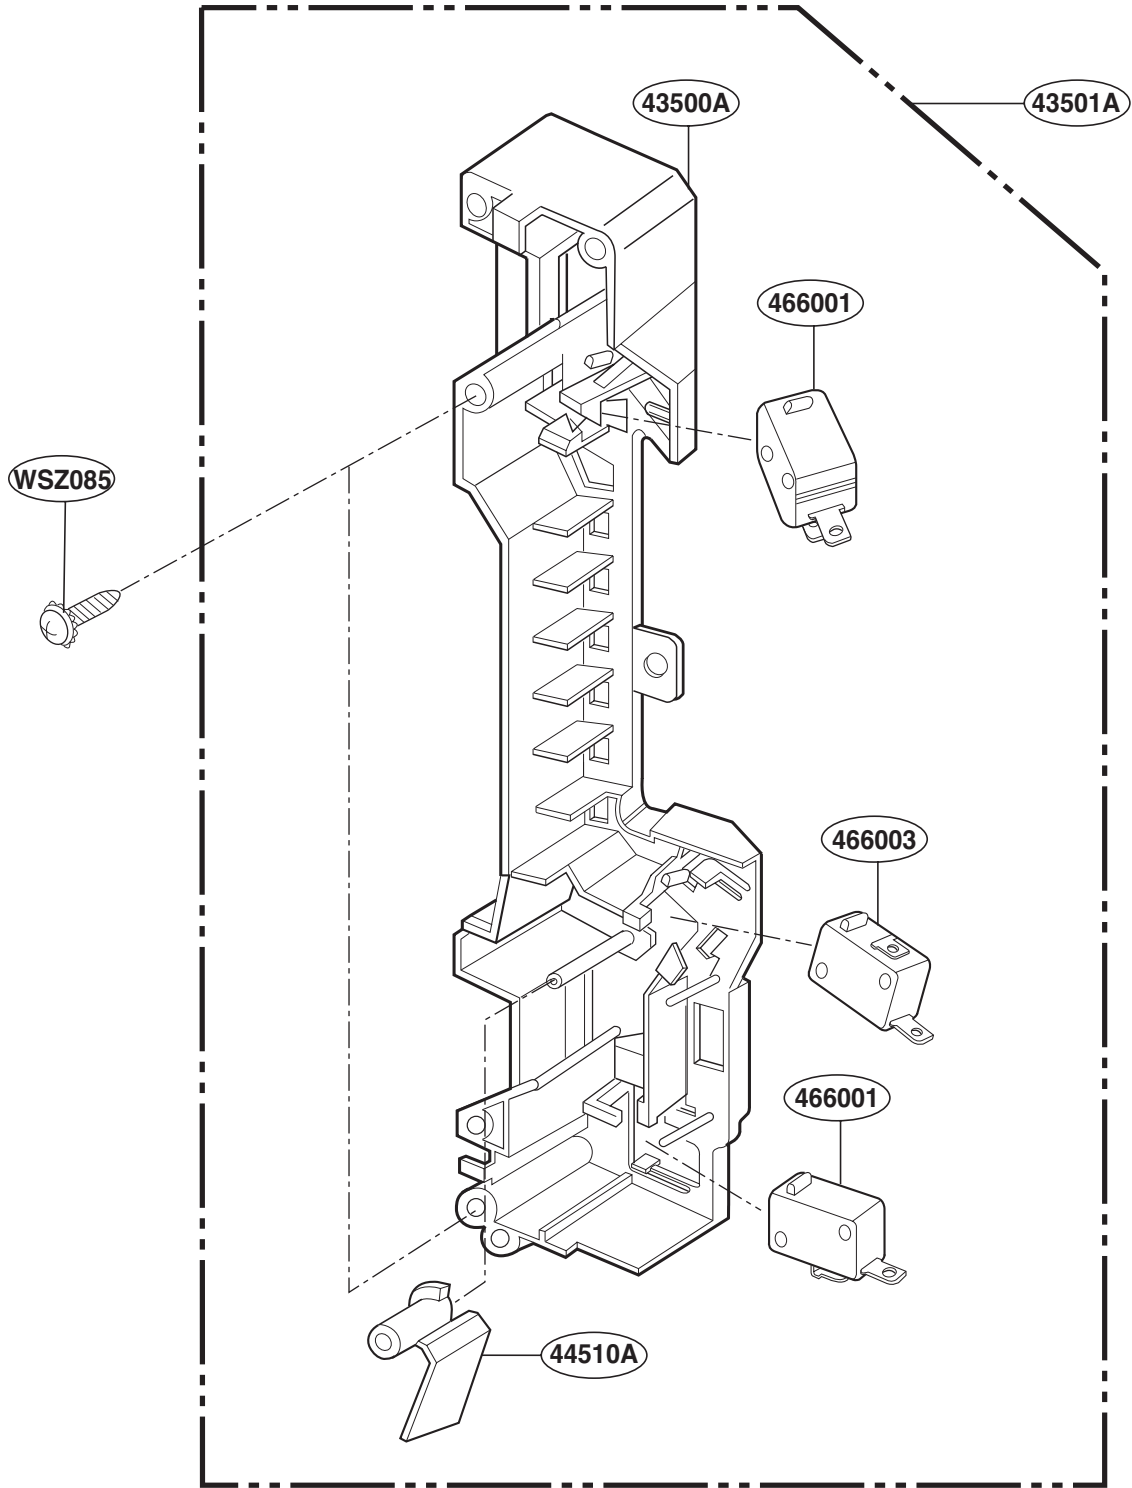

EXPLODED VIEW

DOOR PARTS

For Model :
JVM1540DMWW
JVM1540DMBB
JVM1540DMCC
JNM1541DMWW
JNM1541DMBB
JNM1541DMCC
HVM1540DMWW
HVM1540DMBB

For Model :
JVM1540SMSS
JVM1540LMCS
JNM1541SMSS
HVM1540LMCS
HVM1540SMSS

P/No: MFL32357701

CONTROLLER PARTS

For Model :
JVM1540MWW
JVM1540DMBB
JVM1540DMCC
JNM1541DMWW
JNM1541DMBB
JNM1541DMCC
HVM1540MWW
HVM1540DMBB

For Model:
JVM1540DMBB
JNM1541DMBB
HVM1540DMBB
WTT027

For Model:
JVM1540MWW
JVM1540DMCC
JNM1541DMWW
JNM1541DMCC
HVM1540MWW
WTT029

For Model :
JVM1540SMSS
JVM1540LMCS
JNM1541SMSS
HVM1540LMCS
HVM1540SMSS

OVEN CAVITY PARTS

LATCH BOARD PARTS

INTERIOR PARTS (I)

INTERIOR PARTS (II)

INSTALLATION PARTS

For Model :
JVM1540DMWW
JVM1540DMBB
JVM1540DMCC
JVM1540SMSS
JVM1540LMCS
HVM1540DMWW
HVM1540DMBB
HVM1540LMCS
HVM1540SMSS