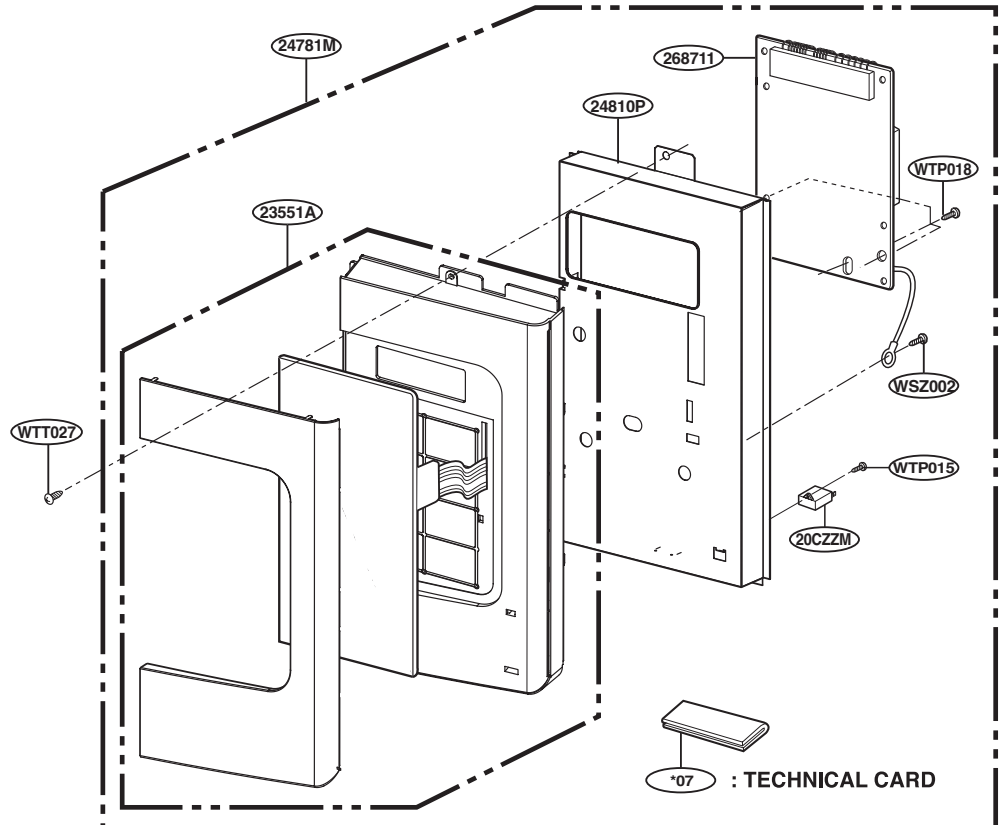

P/No: MFL32357701

CONTROLLER PARTS

For Model :
JVM1540MWW
JVM1540DMBB
JVM1540DMCC
JNM1541DMWW
JNM1541DMBB
JNM1541DMCC
HVM1540MWW
HVM1540DMBB

For Model:
JVM1540DMBB
JNM1541DMBB
HVM1540DMBB
WTT027

For Model:
JVM1540MWW
JVM1540DMCC
JNM1541DMWW
JNM1541DMCC
HVM1540MWW
WTT029

For Model :
JVM1540SMSS
JVM1540LMCS
JNM1541SMSS
HVM1540LMCS
HVM1540SMSS

OVEN CAVITY PARTS

LATCH BOARD PARTS

INTERIOR PARTS (I)

INTERIOR PARTS (II)

INSTALLATION PARTS

For Model :
JVM1540DMWW
JVM1540DMBB
JVM1540DMCC
JVM1540SMSS
JVM1540LMCS
HVM1540DMWW
HVM1540DMBB
HVM1540LMCS
HVM1540SMSS