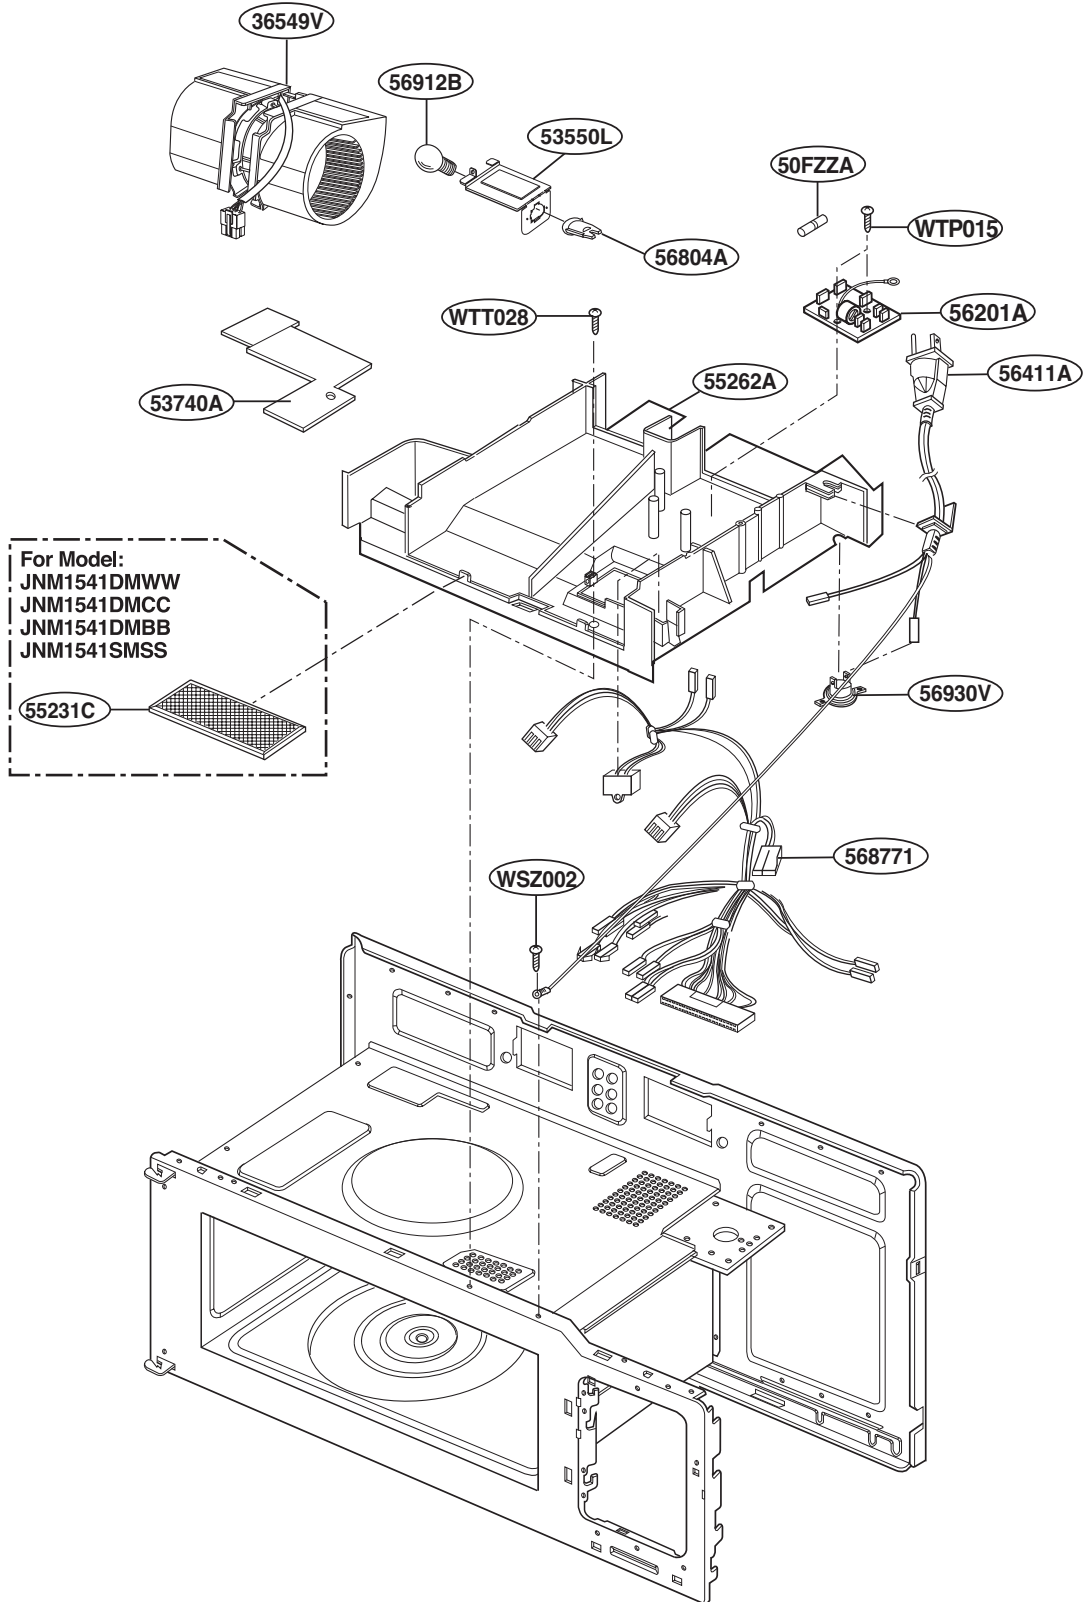

For Model :
JVM1540SMSS
JVM1540LMCS
JNM1541SMSS
HVM1540LMCS
HVM1540SMSS

OVEN CAVITY PARTS

LATCH BOARD PARTS

INTERIOR PARTS (I)

INTERIOR PARTS (II)

INSTALLATION PARTS

For Model :
JVM1540DMWW
JVM1540DMBB
JVM1540DMCC
JVM1540SMSS
JVM1540LMCS
HVM1540DMWW
HVM1540DMBB
HVM1540LMCS
HVM1540SMSS

OWNERS
MANUAL

*01

INSTALLATION
MANUAL

*04

COOKING
GUIDE
LABEL

*05

TEMPLATE

*06