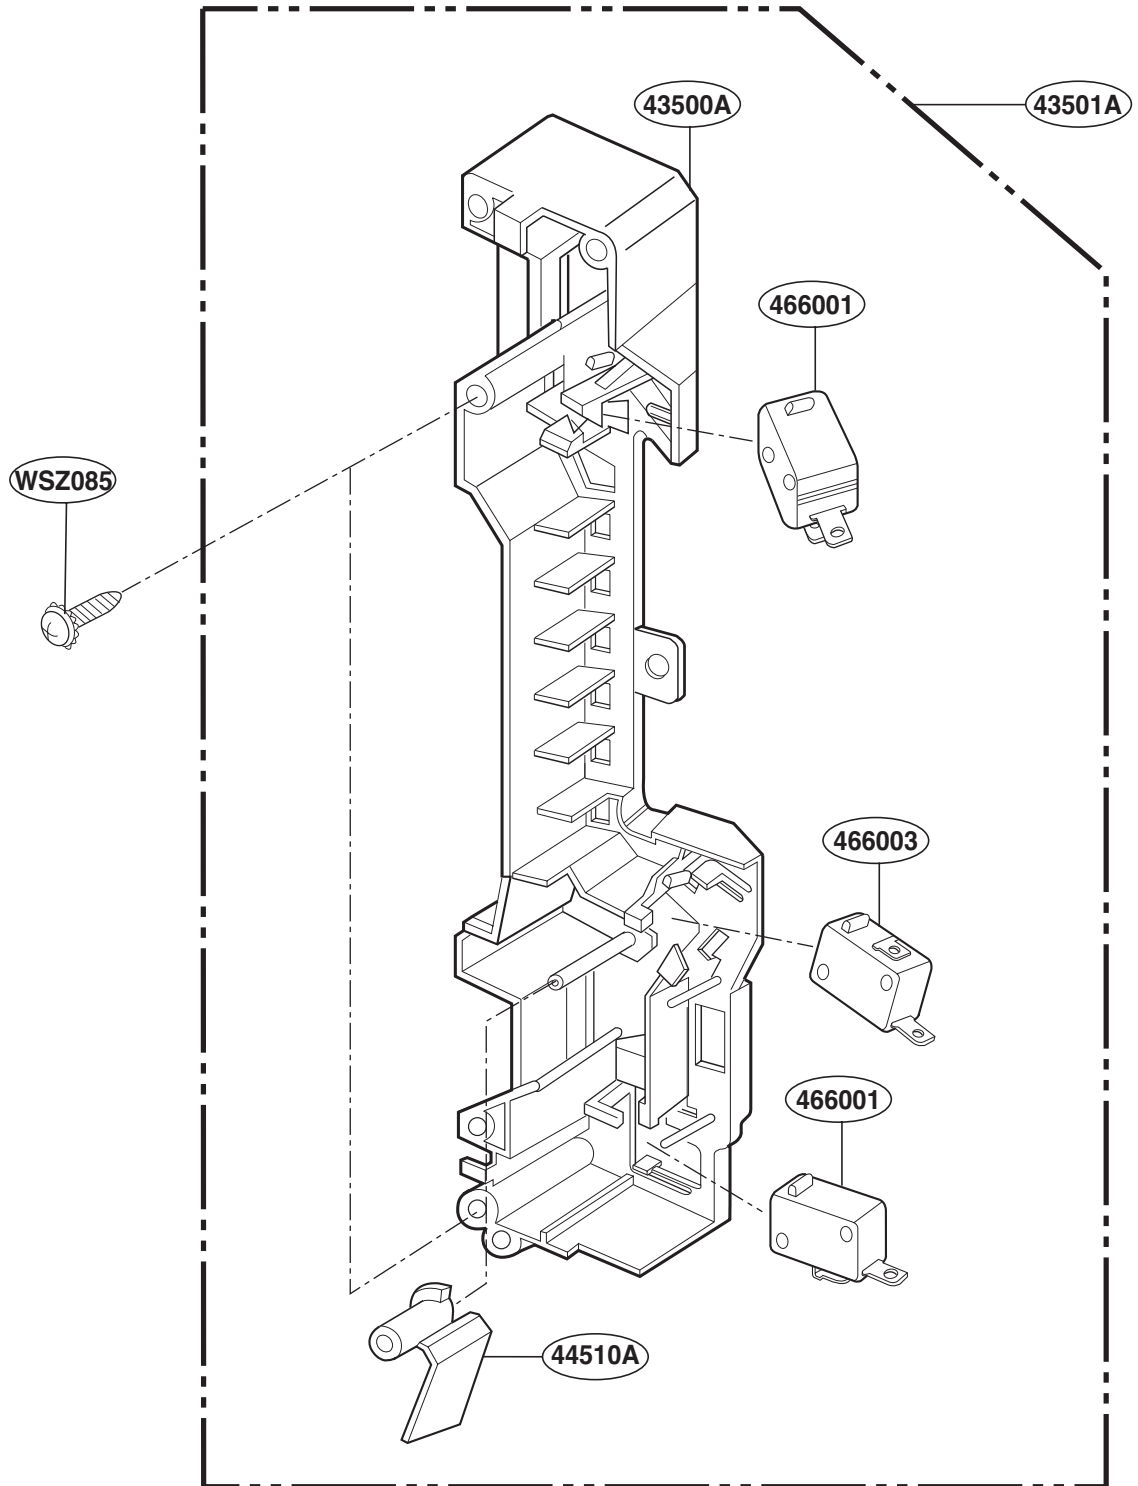

For Model:
JVM1540DMWW
JVM1540DMCC
JNM1541DMWW
JNM1541DMCC
HVM1540DMWW

WTT029

For Model:
JVM1540DMBB
JNM1541DMBB
HVM1540DMBB
JVM1540SMSS
JVM1540LMCS
JNM1541SMSS
HVM1540LMCS
HVM1540SMSS

WTT027

LATCH BOARD PARTS

INTERIOR PARTS (I)

INTERIOR PARTS (II)

INSTALLATION PARTS

For Model :
JVM1540MWW
JVM1540DMBB
JVM1540DMCC
JVM1540SMSS
JVM1540LMCS
HVM1540MWW
HVM1540DMBB
HVM1540LMCS
HVM1540SMSS

- OWNERS MANUAL *01
- INSTALLATION MANUAL *04
- COOKING GUIDE LABEL *05
- TEMPLATE *06