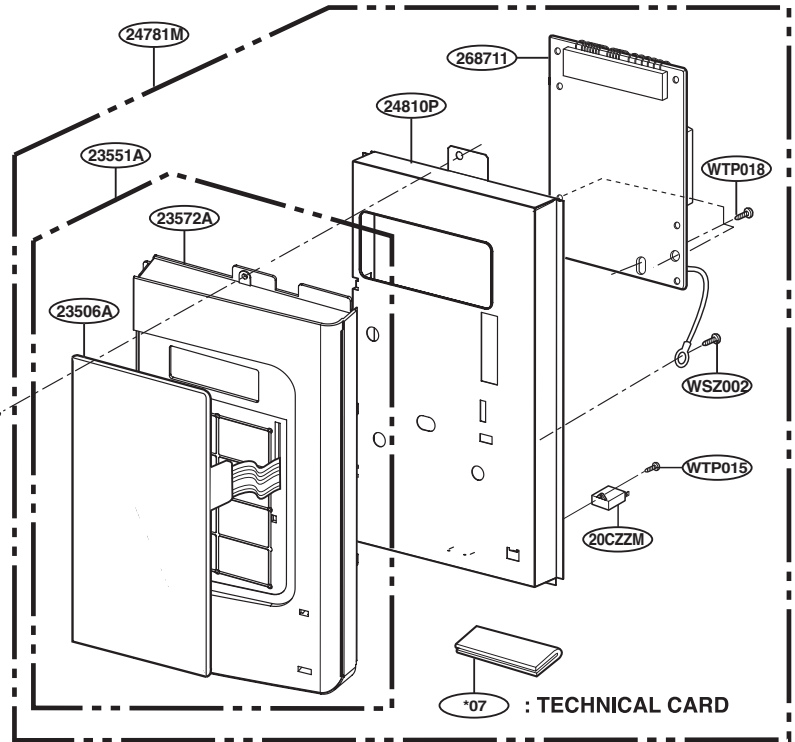

EXPLODED VIEW

DOOR PARTS

For Model :
JVM1540DMWW
JVM1540DMBB
JVM1540DMCC
JNM1541DMWW
JNM1541DMBB
JNM1541DMCC
HVM1540DMWW
HVM1540DMBB

For Model :
JVM1540SMSS
JVM1540LMCS
JNM1541SMSS
HVM1540LMCS
HVM1540SMSS

P/No: MFL32357701

CONTROLLER PARTS

For Model :
JVM1540MWW
JVM1540DMBB
JVM1540DMCC
JNM1541DMWW
JNM1541DMBB
JNM1541DMCC
HVM1540MWW
HVM1540DMBB

For Model:
JVM1540DMBB
JNM1541DMBB
HVM1540DMBB
WTT027

For Model:
JVM1540MWW
JVM1540DMCC
JNM1541DMWW
JNM1541DMCC
HVM1540MWW
WTT029

For Model :
JVM1540SMSS
JVM1540LMCS
JNM1541SMSS
HVM1540LMCS
HVM1540SMSS

OVEN CAVITY PARTS

LATCH BOARD PARTS

INTERIOR PARTS (I)

INTERIOR PARTS (II)

INSTALLATION PARTS

For Model :
JVM1540DMWW
JVM1540DMBB
JVM1540DMCC
JVM1540SMSS
JVM1540LMCS
HVM1540DMWW
HVM1540DMBB
HVM1540LMCS
HVM1540SMSS