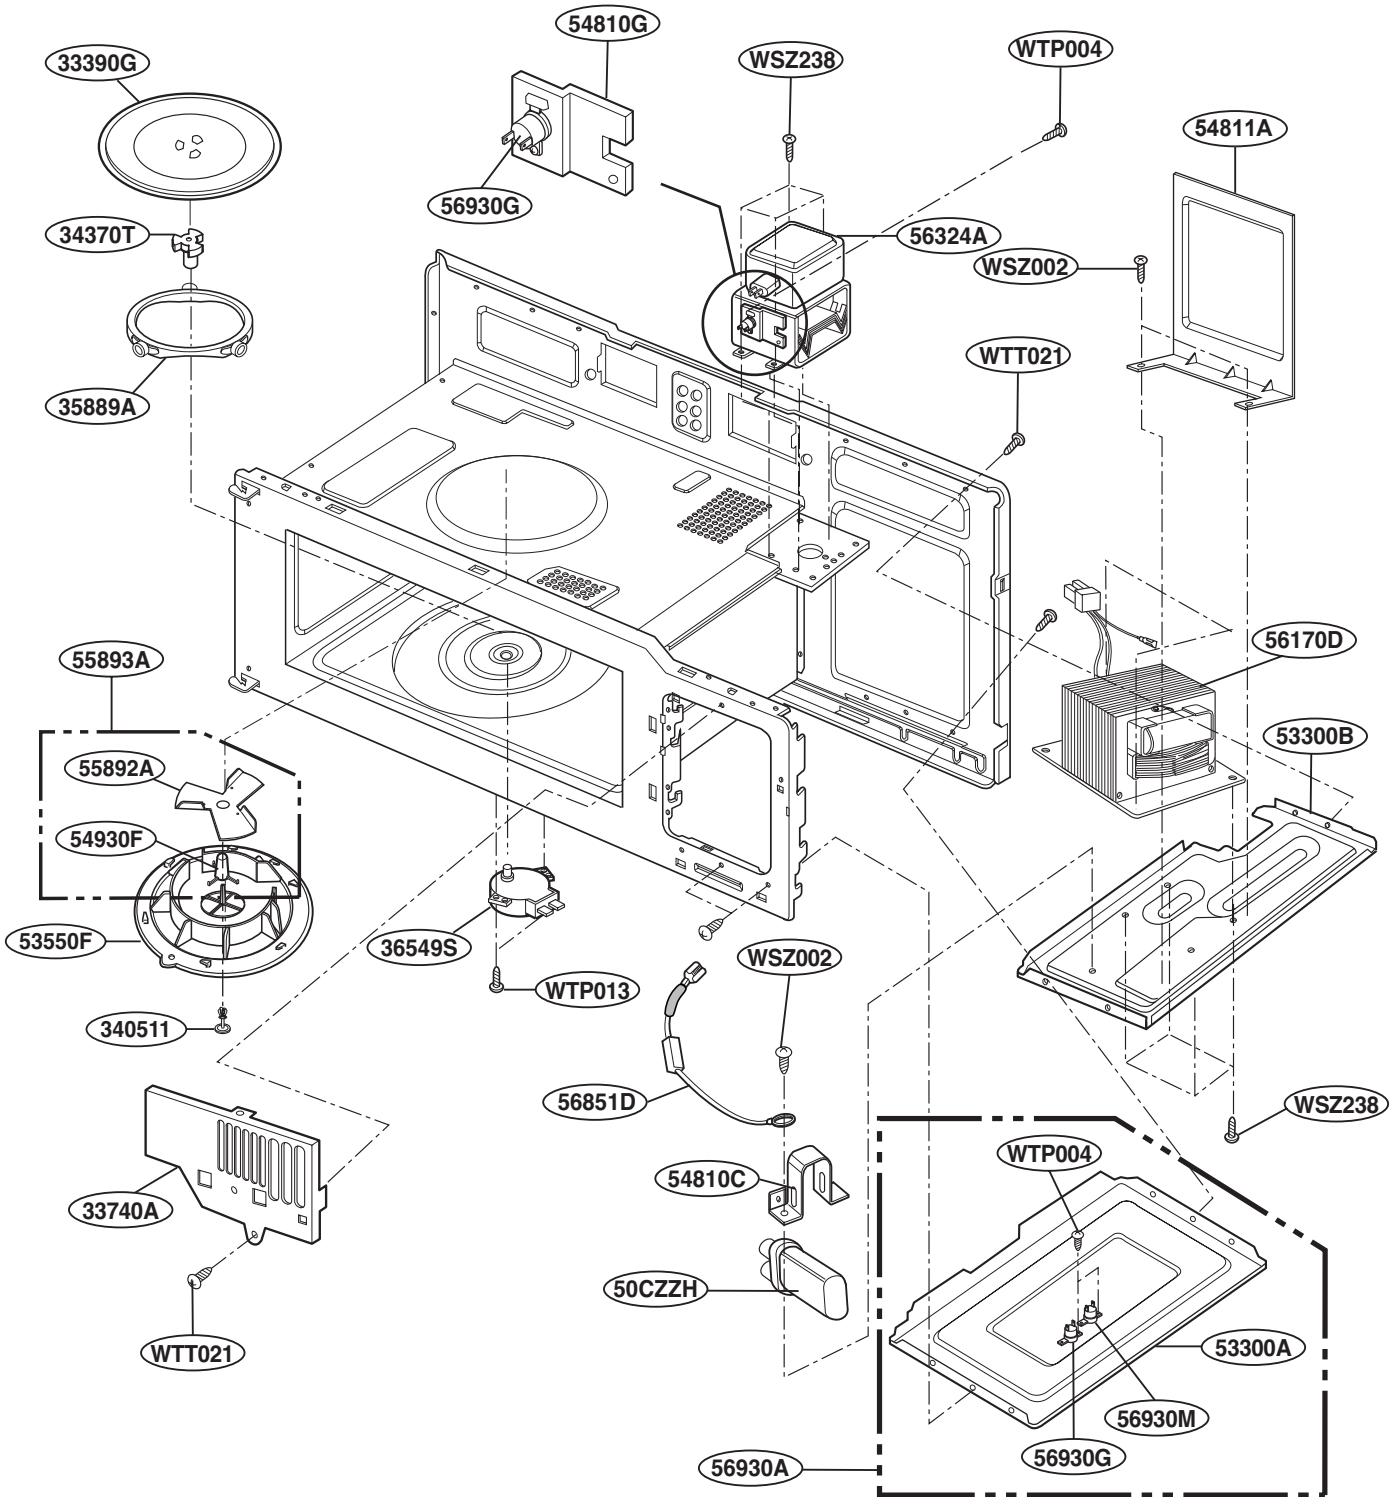

For Model :
JVM1540SMSS
JVM1540LMCS
JNM1541SMSS
HVM1540LMCS
HVM1540SMSS

OVEN CAVITY PARTS

LATCH BOARD PARTS

INTERIOR PARTS (I)

INTERIOR PARTS (II)

INSTALLATION PARTS

For Model :
JVM1540DMWW
JVM1540DMBB
JVM1540DMCC
JVM1540SMSS
JVM1540LMCS
HVM1540DMWW
HVM1540DMBB
HVM1540LMCS
HVM1540SMSS

OWNERS
MANUAL

*01

INSTALLATION
MANUAL

*04

COOKING
GUIDE
LABEL

*05

TEMPLATE

*06