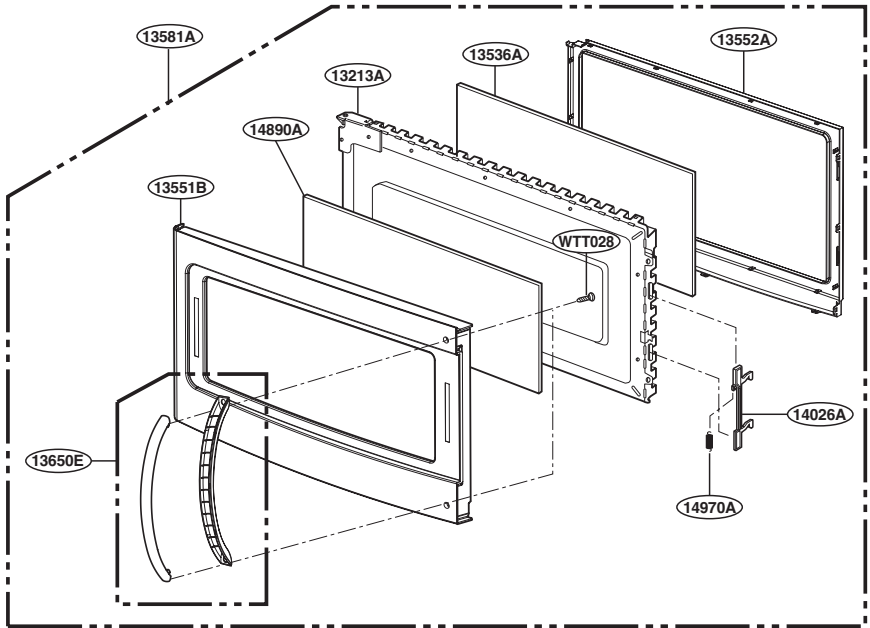

EXPLODED VIEW

DOOR PARTS

For Model :
JVM1540DMWW
JVM1540DMBB
JVM1540DMCC
JNM1541DMWW
JNM1541DMBB
JNM1541DMCC
HVM1540DMWW
HVM1540DMBB

For Model :
JVM1540SMSS
JVM1540LMCS
JNM1541SMSS
HVM1540LMCS
HVM1540SMSS

P/No: MFL32357701

CONTROLLER PARTS

For Model :
JVM1540MWW
JVM1540DMBB
JVM1540DMCC
JNM1541DMWW
JNM1541DMBB
JNM1541DMCC
HVM1540MWW
HVM1540DMBB

For Model:
JVM1540DMBB
JNM1541DMBB
HVM1540DMBB
WTT027

For Model:
JVM1540MWW
JVM1540DMCC
JNM1541DMWW
JNM1541DMCC
HVM1540MWW
WTT029

For Model :
JVM1540SMSS
JVM1540LMCS
JNM1541SMSS
HVM1540LMCS
HVM1540SMSS

OVEN CAVITY PARTS

LATCH BOARD PARTS

INTERIOR PARTS (I)

INTERIOR PARTS (II)

INSTALLATION PARTS

For Model :
JVM1540DMWW
JVM1540DMBB
JVM1540DMCC
JVM1540SMSS
JVM1540LMCS
HVM1540DMWW
HVM1540DMBB
HVM1540LMCS
HVM1540SMSS