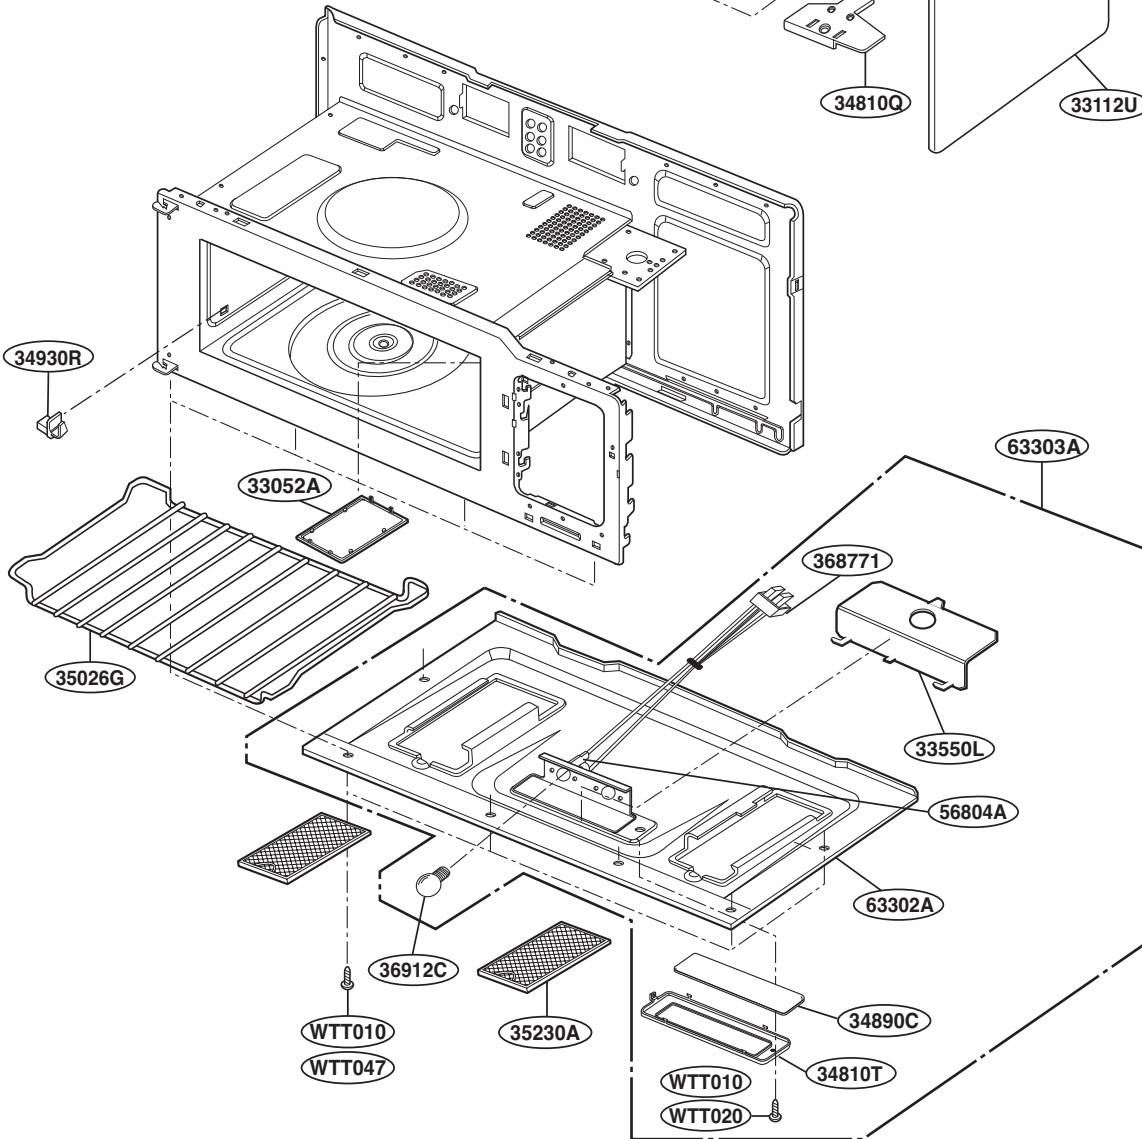

P/No: MFL32357701

CONTROLLER PARTS

For Model :
JVM1540MWW
JVM1540DMBB
JVM1540DMCC
JNM1541DMWW
JNM1541DMBB
JNM1541DMCC
HVM1540MWW
HVM1540DMBB

For Model:
JVM1540DMBB
JNM1541DMBB
HVM1540DMBB
WTT027

For Model:
JVM1540MWW
JVM1540DMCC
JNM1541DMWW
JNM1541DMCC
HVM1540MWW
WTT029

For Model :
JVM1540SMSS
JVM1540LMCS
JNM1541SMSS
HVM1540LMCS
HVM1540SMSS

OVEN CAVITY PARTS

LATCH BOARD PARTS

INTERIOR PARTS (I)

INTERIOR PARTS (II)

INSTALLATION PARTS

For Model :
JVM1540DMWW
JVM1540DMBB
JVM1540DMCC
JVM1540SMSS
JVM1540LMCS
HVM1540DMWW
HVM1540DMBB
HVM1540LMCS
HVM1540SMSS