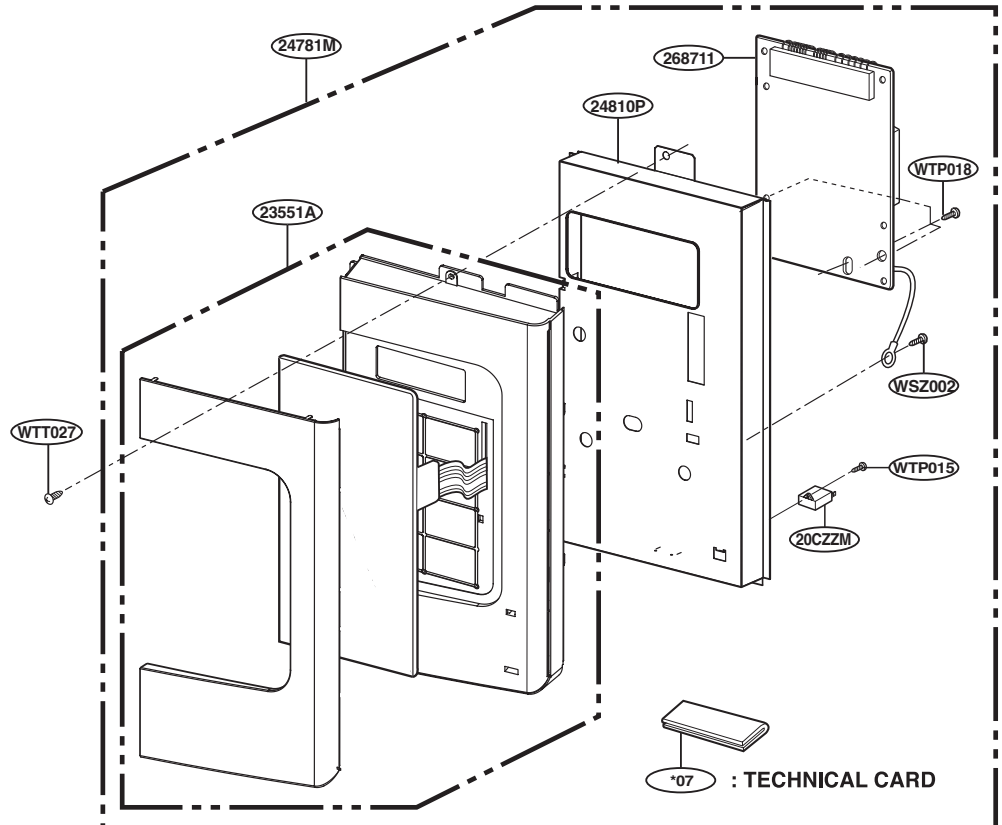

P/No: MFL32357701

CONTROLLER PARTS

For Model :
 JVM1540MWW
 JVM1540DMBB
 JVM1540DMCC
 JNM1541DMWW
 JNM1541DMBB
 JNM1541DMCC
 HVM1540MWW
 HVM1540DMBB

For Model:
 JVM1540DMBB
 JNM1541DMBB
 HVM1540DMBB
 (WTT027)

For Model:
 JVM1540MWW
 JVM1540DMCC
 JNM1541DMWW
 JNM1541DMCC
 HVM1540MWW
 (WTT029)

For Model :
 JVM1540SMSS
 JVM1540LMCS
 JNM1541SMSS
 HVM1540LMCS
 HVM1540SMSS

LATCH BOARD PARTS

INTERIOR PARTS (I)

INTERIOR PARTS (II)