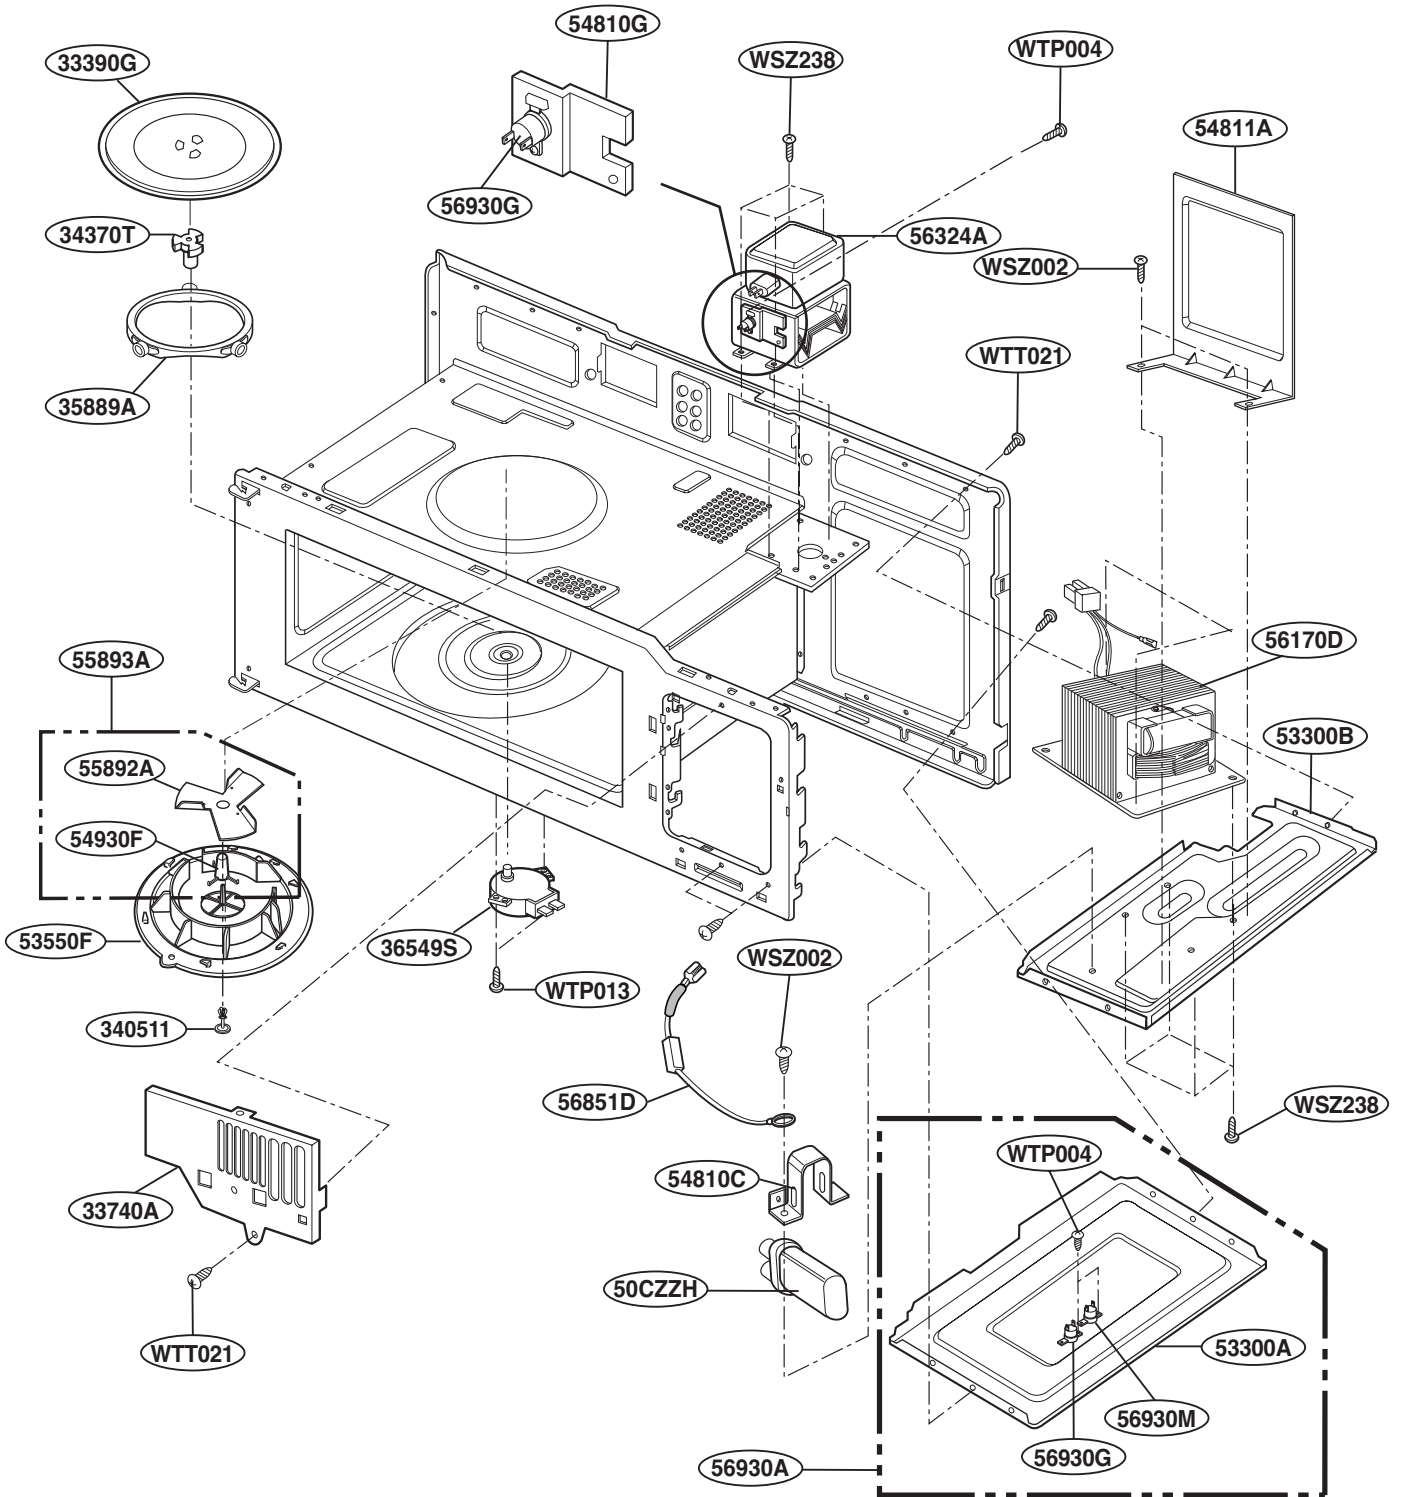

For Model:
 JVM1540MWW
 JVM1540DMCC
 JNM1541DMWW
 JNM1541DMCC
 HVM1540MWW
 (WTT029)

For Model :
 JVM1540SMSS
 JVM1540LMCS
 JNM1541SMSS
 HVM1540LMCS
 HVM1540SMSS

LATCH BOARD PARTS

INTERIOR PARTS (I)

INTERIOR PARTS (II)