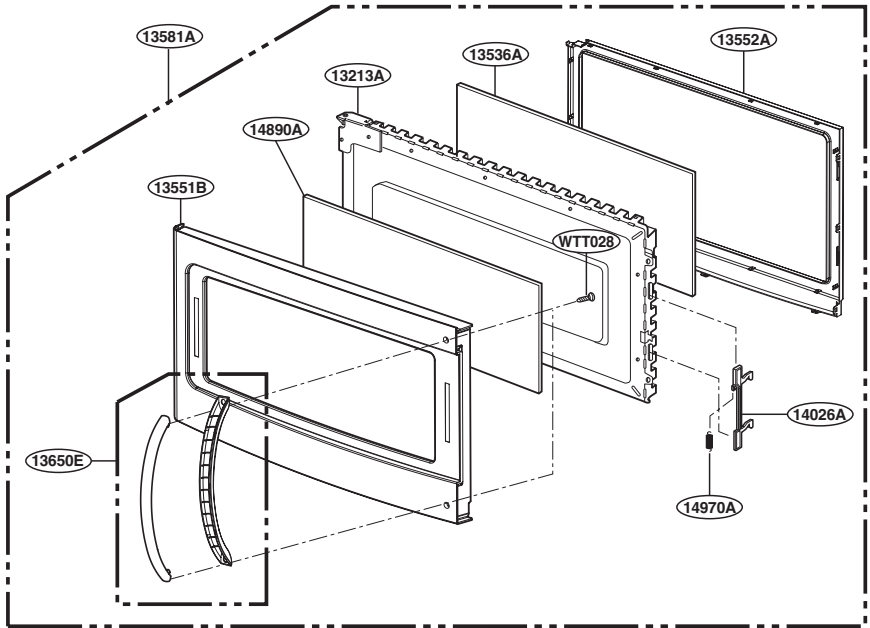

EXPLODED VIEW

DOOR PARTS

For Model :
JVM1540DMWW
JVM1540DMBB
JVM1540DMCC
JNM1541DMWW
JNM1541DMBB
JNM1541DMCC
HVM1540DMWW
HVM1540DMBB

For Model :
JVM1540SMSS
JVM1540LMCS
JNM1541SMSS
HVM1540LMCS
HVM1540SMSS

P/No: MFL32357701

CONTROLLER PARTS

For Model :
 JVM1540MWW
 JVM1540DMBB
 JVM1540DMCC
 JNM1541DMWW
 JNM1541DMBB
 JNM1541DMCC
 HVM1540MWW
 HVM1540DMBB

For Model:
 JVM1540DMBB
 JNM1541DMBB
 HVM1540DMBB
 (WTT027)

For Model:
 JVM1540MWW
 JVM1540DMCC
 JNM1541DMWW
 JNM1541DMCC
 HVM1540MWW
 (WTT029)

For Model :
 JVM1540SMSS
 JVM1540LMCS
 JNM1541SMSS
 HVM1540LMCS
 HVM1540SMSS

LATCH BOARD PARTS

INTERIOR PARTS (I)

INTERIOR PARTS (II)