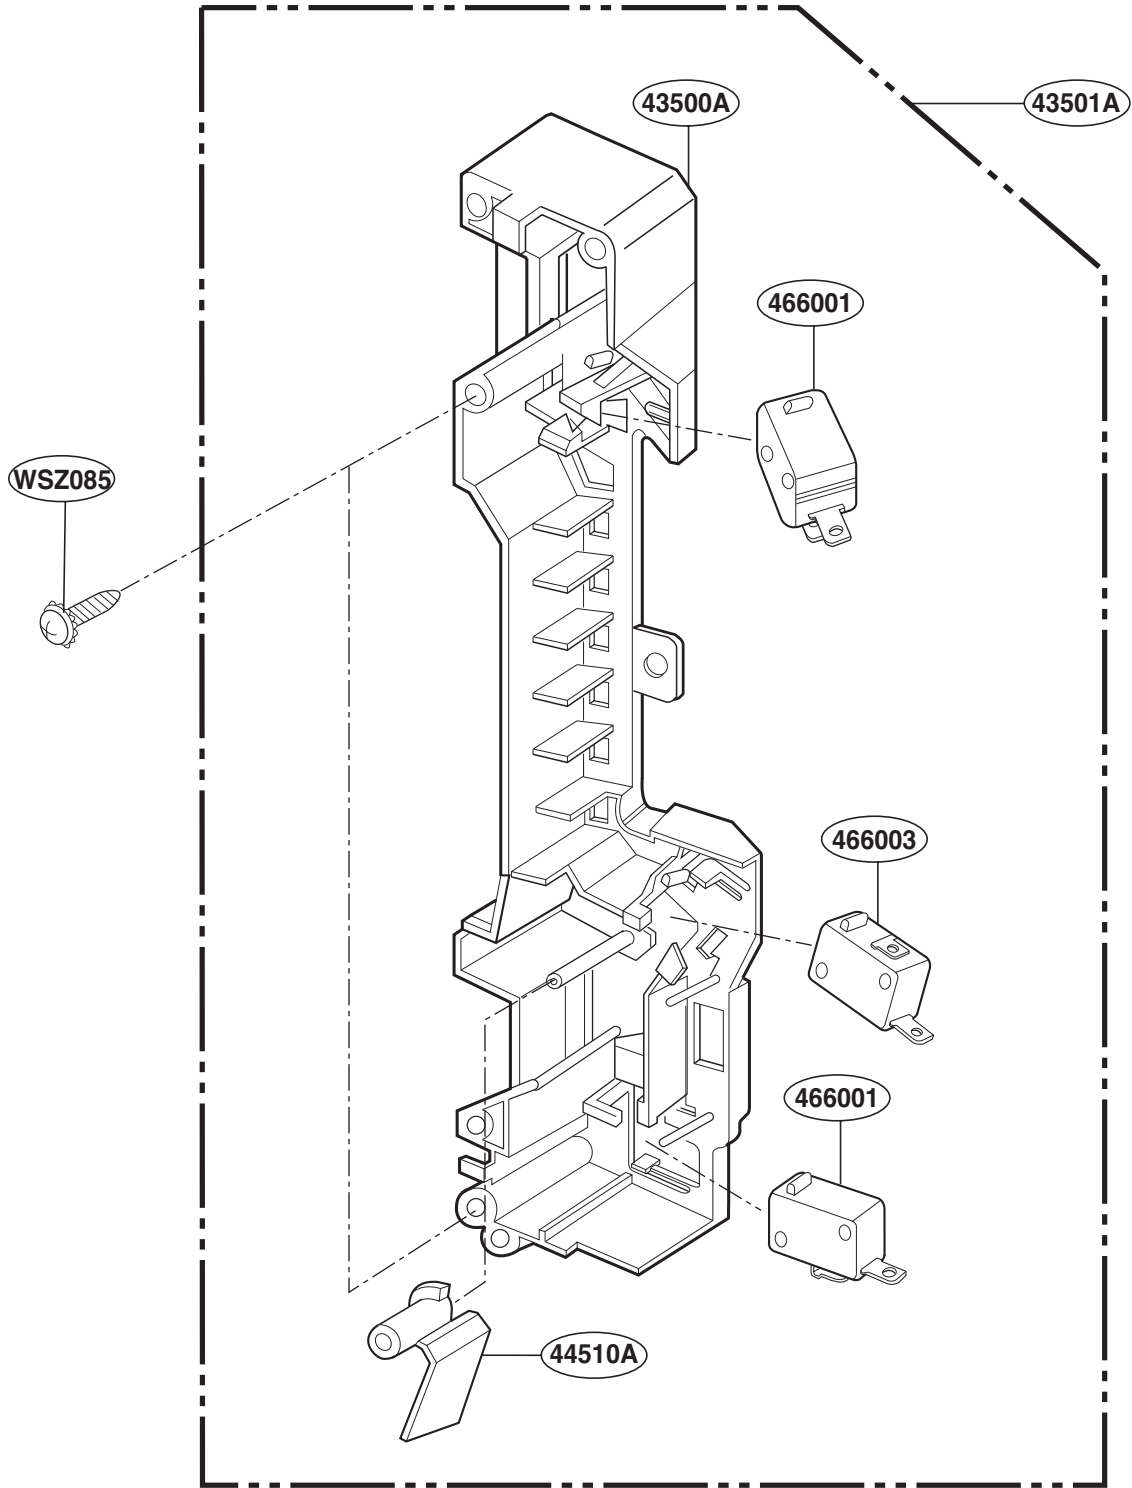

EXPLODED VIEW

DOOR PARTS

For Model :
JVM1540DMWW
JVM1540DMBB
JVM1540DMCC
JNM1541DMWW
JNM1541DMBB
JNM1541DMCC
HVM1540DMWW
HVM1540DMBB

For Model :
JVM1540SMSS
JVM1540LMCS
JNM1541SMSS
HVM1540LMCS
HVM1540SMSS

P/No: MFL32357701

CONTROLLER PARTS

For Model :
 JVM1540MWW
 JVM1540DMBB
 JVM1540DMCC
 JNM1541DMWW
 JNM1541DMBB
 JNM1541DMCC
 HVM1540MWW
 HVM1540DMBB

For Model:
 JVM1540DMBB
 JNM1541DMBB
 HVM1540DMBB
 (WTT027)

For Model:
 JVM1540MWW
 JVM1540DMCC
 JNM1541DMWW
 JNM1541DMCC
 HVM1540MWW
 (WTT029)

For Model :
 JVM1540SMSS
 JVM1540LMCS
 JNM1541SMSS
 HVM1540LMCS
 HVM1540SMSS

LATCH BOARD PARTS

INTERIOR PARTS (I)

INTERIOR PARTS (II)