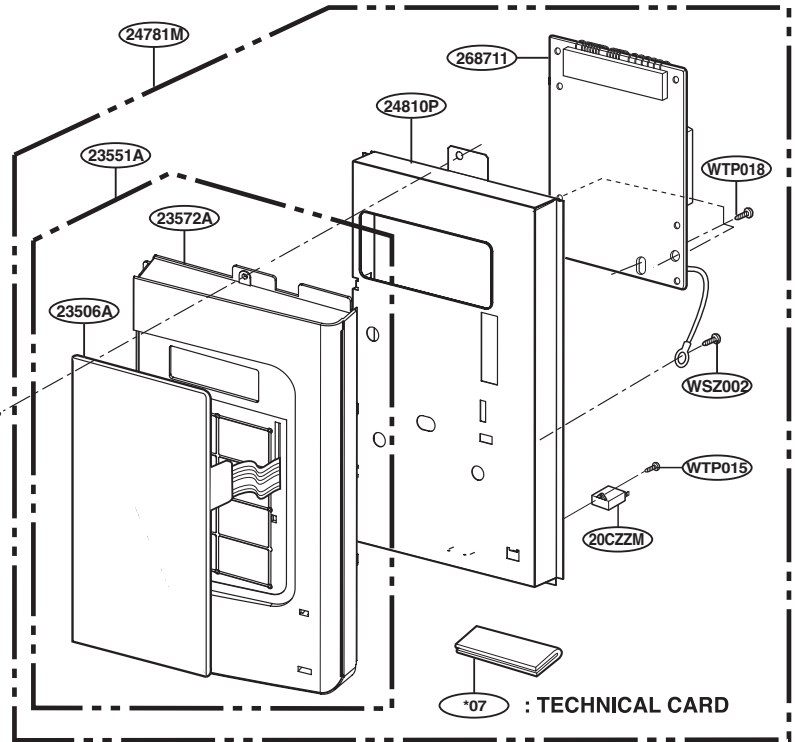

EXPLODED VIEW

DOOR PARTS

For Model :
JVM1540DMWW
JVM1540DMBB
JVM1540DMCC
JNM1541DMWW
JNM1541DMBB
JNM1541DMCC
HVM1540DMWW
HVM1540DMBB

For Model :
JVM1540SMSS
JVM1540LMCS
JNM1541SMSS
HVM1540LMCS
HVM1540SMSS

P/No: MFL32357701

CONTROLLER PARTS

For Model :
 JVM1540MWW
 JVM1540DMBB
 JVM1540DMCC
 JNM1541DMWW
 JNM1541DMBB
 JNM1541DMCC
 HVM1540MWW
 HVM1540DMBB

For Model:
 JVM1540DMBB
 JNM1541DMBB
 HVM1540DMBB
 (WTT027)

For Model:
 JVM1540MWW
 JVM1540DMCC
 JNM1541DMWW
 JNM1541DMCC
 HVM1540MWW
 (WTT029)

For Model :
 JVM1540SMSS
 JVM1540LMCS
 JNM1541SMSS
 HVM1540LMCS
 HVM1540SMSS

LATCH BOARD PARTS

INTERIOR PARTS (I)

INTERIOR PARTS (II)