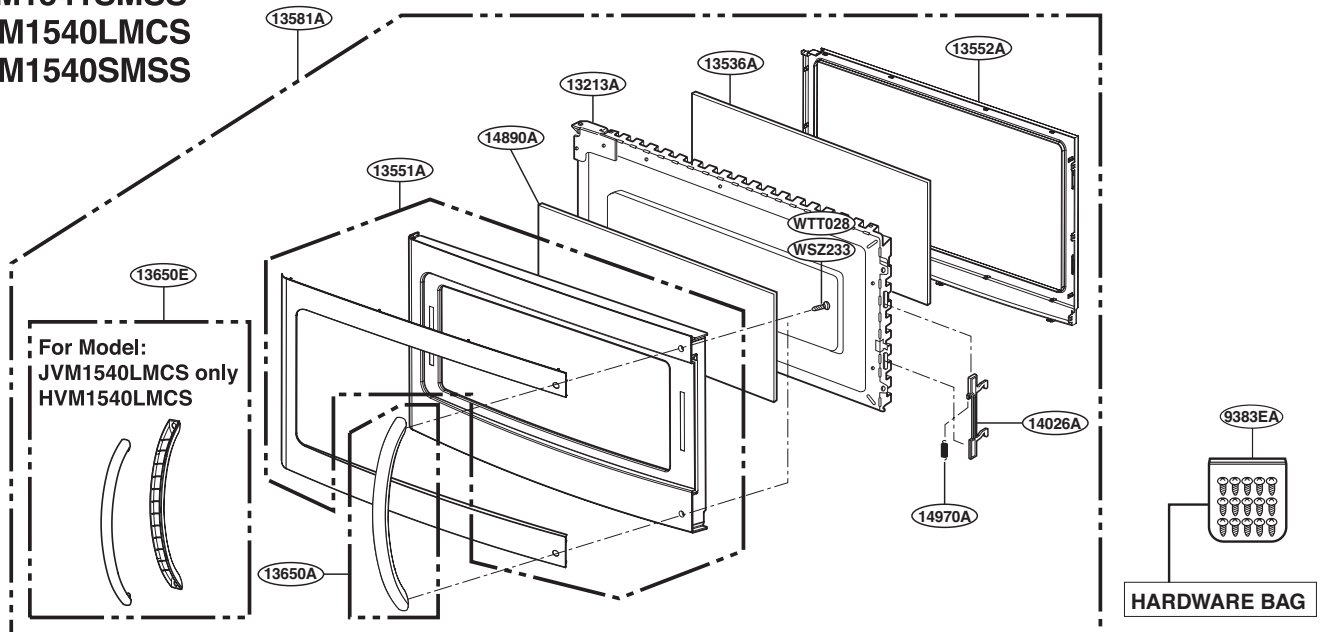

EXPLODED VIEW

DOOR PARTS

For Model :
JVM1540DMWW
JVM1540DMBB
JVM1540DMCC
JNM1541DMWW
JNM1541DMBB
JNM1541DMCC
HVM1540DMWW
HVM1540DMBB

For Model :
JVM1540SMSS
JVM1540LMCS
JNM1541SMSS
HVM1540LMCS
HVM1540SMSS

P/No: MFL32357701

CONTROLLER PARTS

For Model :
 JVM1540MWW
 JVM1540DMBB
 JVM1540DMCC
 JNM1541DMWW
 JNM1541DMBB
 JNM1541DMCC
 HVM1540MWW
 HVM1540DMBB

For Model:
 JVM1540DMBB
 JNM1541DMBB
 HVM1540DMBB
 (WTT027)

For Model:
 JVM1540MWW
 JVM1540DMCC
 JNM1541DMWW
 JNM1541DMCC
 HVM1540MWW
 (WTT029)

For Model :
 JVM1540SMSS
 JVM1540LMCS
 JNM1541SMSS
 HVM1540LMCS
 HVM1540SMSS

LATCH BOARD PARTS

INTERIOR PARTS (I)

INTERIOR PARTS (II)