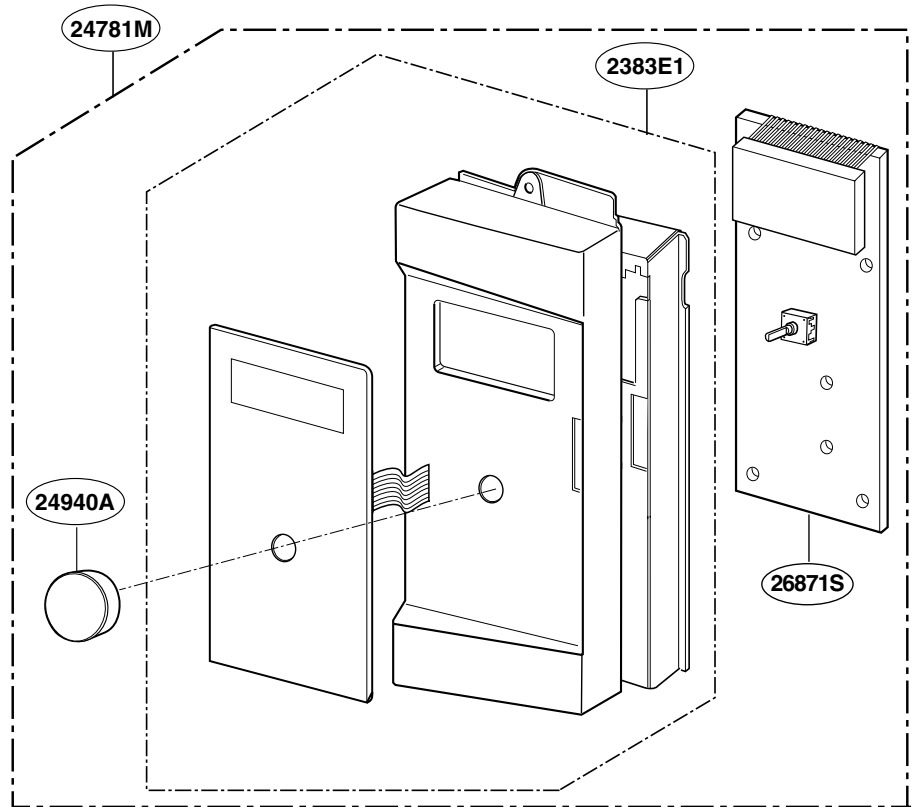

----- Manual continues below -----

DOOR PARTS

Model: JVM1490

P/NO:3828W5S6126

CONTROLLER PARTS

For Model:
JVM1490WH
JVM1490BH
JVM1490CH

For Model:
JVM1490SH

OVEN CAVITY PARTS (I)

Check the rating label of **Model** and order SVC parts according to the **Model No.**

LATCH BOARD PARTS

Model: JVM1490

INTERIOR PARTS (I - I)

Model: JVM1490BH 01
JVM1490CH 01
JVM1490SH 01
JVM1490WH 01

Check the rating label of **Model** and order SVC parts according to the **Model No.**