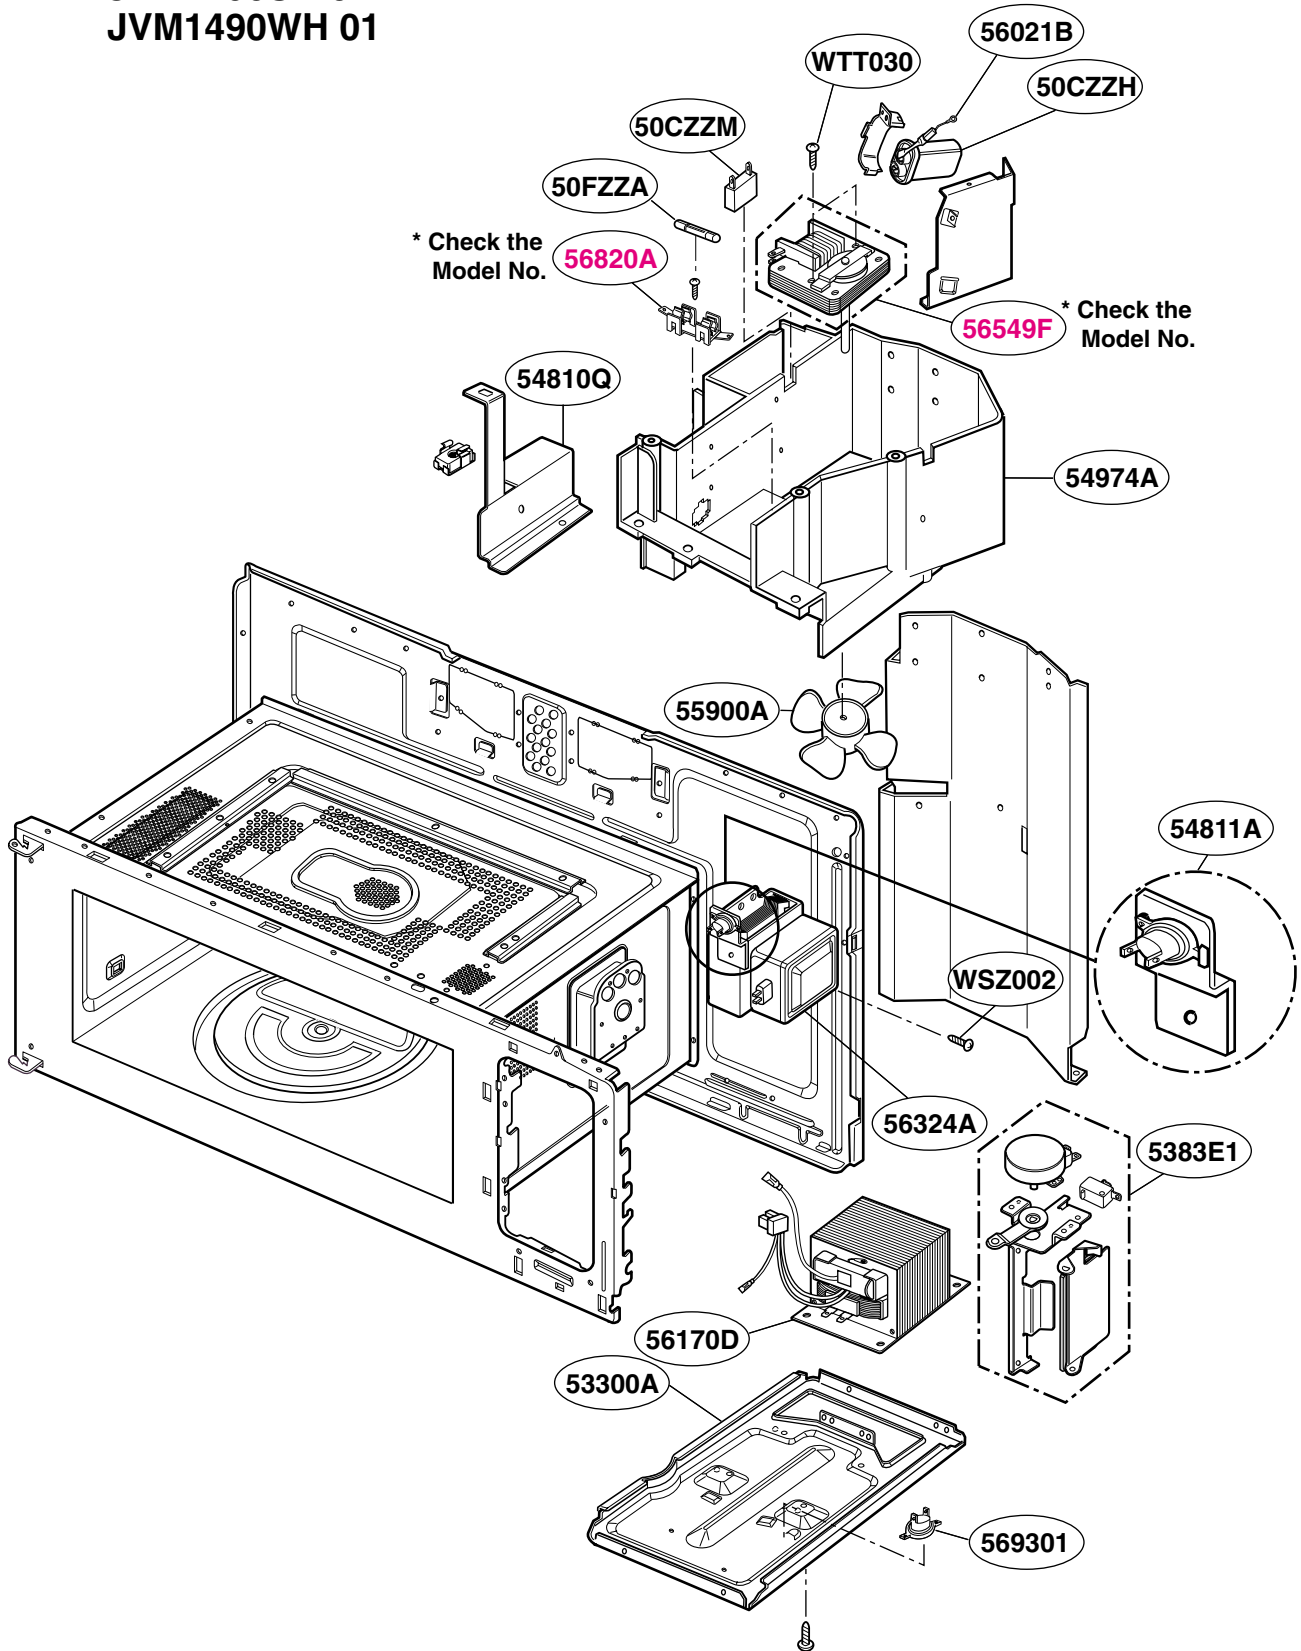

DOOR PARTS

Model: JVM1490

P/NO:3828W5S6126

CONTROLLER PARTS

For Model:
JVM1490WH
JVM1490BH
JVM1490CH

For Model:
JVM1490SH

OVEN CAVITY PARTS (I)

Model: JVM1490BH 01
JVM1490CH 01
JVM1490SH 01
JVM1490WH 01

Check the rating label of **Model** and order SVC parts according to the **Model No.**

OVEN CAVITY PARTS (II)

Model: JVM1490BH 02
JVM1490CH 02
JVM1490SH 02
JVM1490WH 02

Check the rating label of **Model** and order SVC parts according to the **Model No.**

LATCH BOARD PARTS

Model: JVM1490

INTERIOR PARTS (I - I)

Model: JVM1490BH 01
JVM1490CH 01
JVM1490SH 01
JVM1490WH 01

Check the rating label of **Model** and order SVC parts according to the **Model No.**

INTERIOR PARTS (I - II)

Model: JVM1490BH 02
JVM1490CH 02
JVM1490SH 02
JVM1490WH 02

Check the rating label of **Model** and order SVC parts according to the **Model No.**

INTERIOR PARTS (II)

Model: JVM1490

Check the rating label of **Model** and order SVC parts according to the **Model No.**