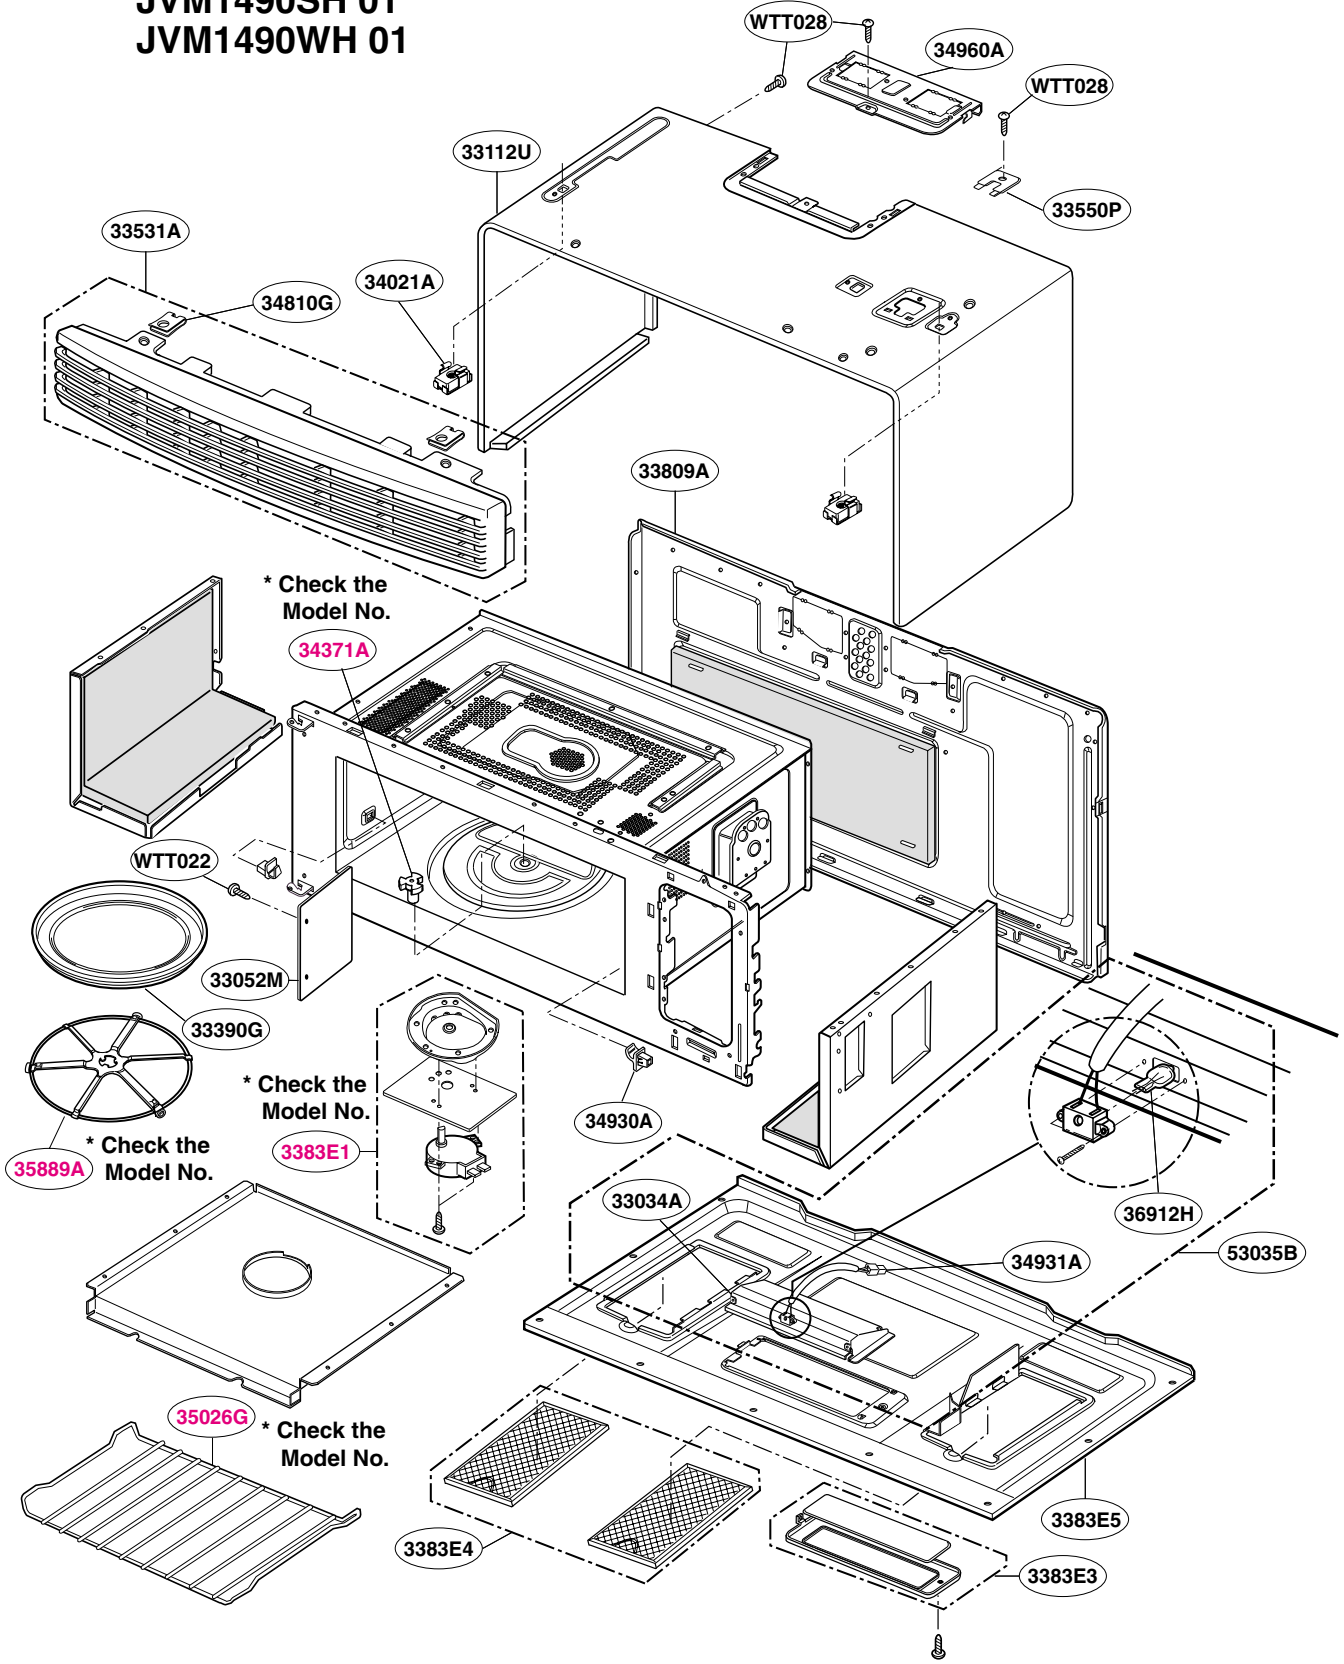

----- Manual continues below -----

DOOR PARTS

Model: JVM1490

P/NO:3828W5S6126

CONTROLLER PARTS

For Model:
JVM1490WH
JVM1490BH
JVM1490CH

For Model:
JVM1490SH

OVEN CAVITY PARTS (I)

Model: JVM1490BH 01
JVM1490CH 01
JVM1490SH 01
JVM1490WH 01

Check the rating label of **Model** and order SVC parts according to the **Model No.**

OVEN CAVITY PARTS (II)

Model: JVM1490BH 02
JVM1490CH 02
JVM1490SH 02
JVM1490WH 02

Check the rating label of **Model** and order SVC parts according to the **Model No.**

LATCH BOARD PARTS

Model: JVM1490

INTERIOR PARTS (I - I)

Model: JVM1490BH 01
JVM1490CH 01
JVM1490SH 01
JVM1490WH 01

Check the rating label of **Model** and order SVC parts according to the **Model No.**

INTERIOR PARTS (I - II)

Model: JVM1490BH 02
JVM1490CH 02
JVM1490SH 02
JVM1490WH 02

Check the rating label of **Model** and order SVC parts according to the **Model No.**

INTERIOR PARTS (II)

Model: JVM1490