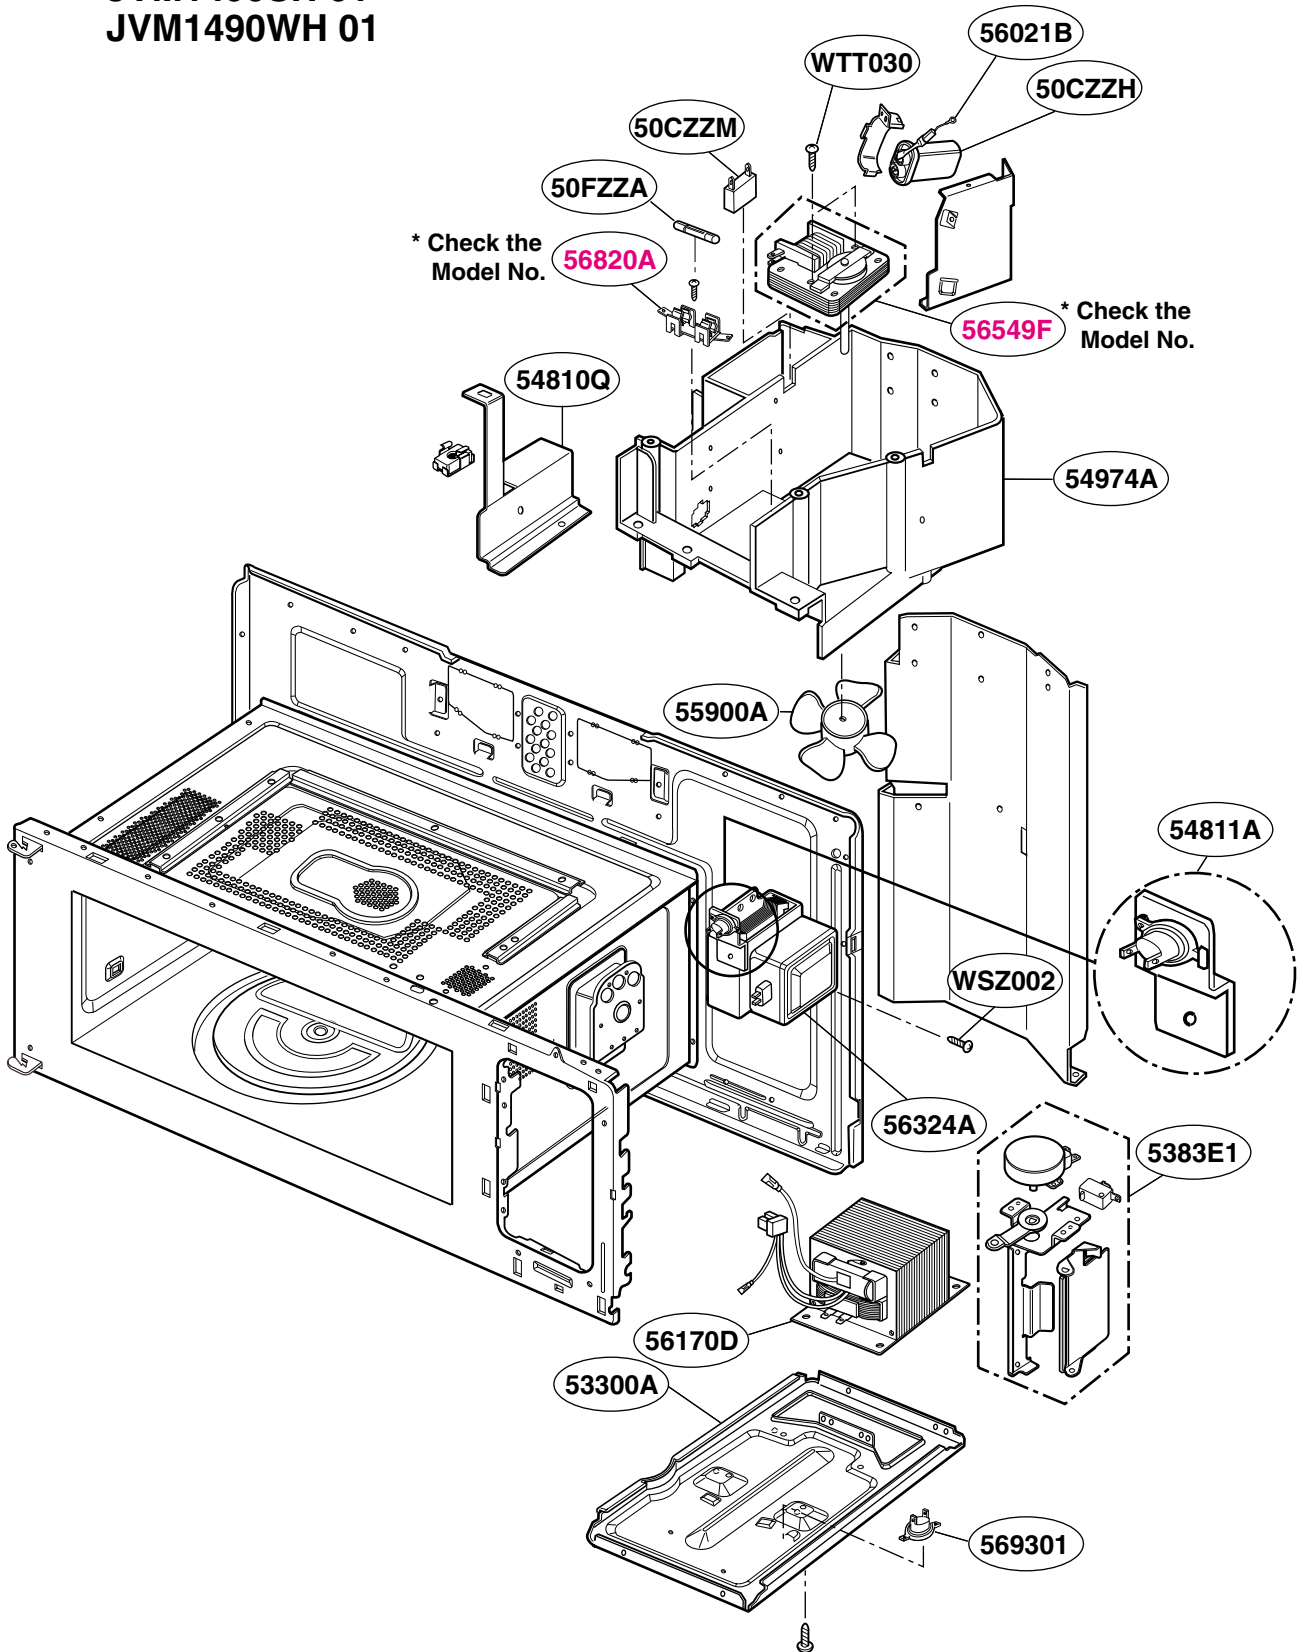

----- Manual continues below -----

DOOR PARTS

Model: JVM1490

P/NO:3828W5S6126

CONTROLLER PARTS

For Model:
JVM1490WH
JVM1490BH
JVM1490CH

For Model:
JVM1490SH

OVEN CAVITY PARTS (I)

Check the rating label of **Model** and order SVC parts according to the **Model No.**

LATCH BOARD PARTS

Model: JVM1490

INTERIOR PARTS (I - I)

Model: JVM1490BH 01
JVM1490CH 01
JVM1490SH 01
JVM1490WH 01

Check the rating label of **Model** and order SVC parts according to the **Model No.**

INTERIOR PARTS (I - II)

Model: JVM1490BH 02
JVM1490CH 02
JVM1490SH 02
JVM1490WH 02

Check the rating label of **Model** and order SVC parts according to the **Model No.**

INTERIOR PARTS (II)

Model: JVM1490

Check the rating label of **Model** and order SVC parts according to the **Model No.**

INSTALLATION PARTS

Model: JVM1490