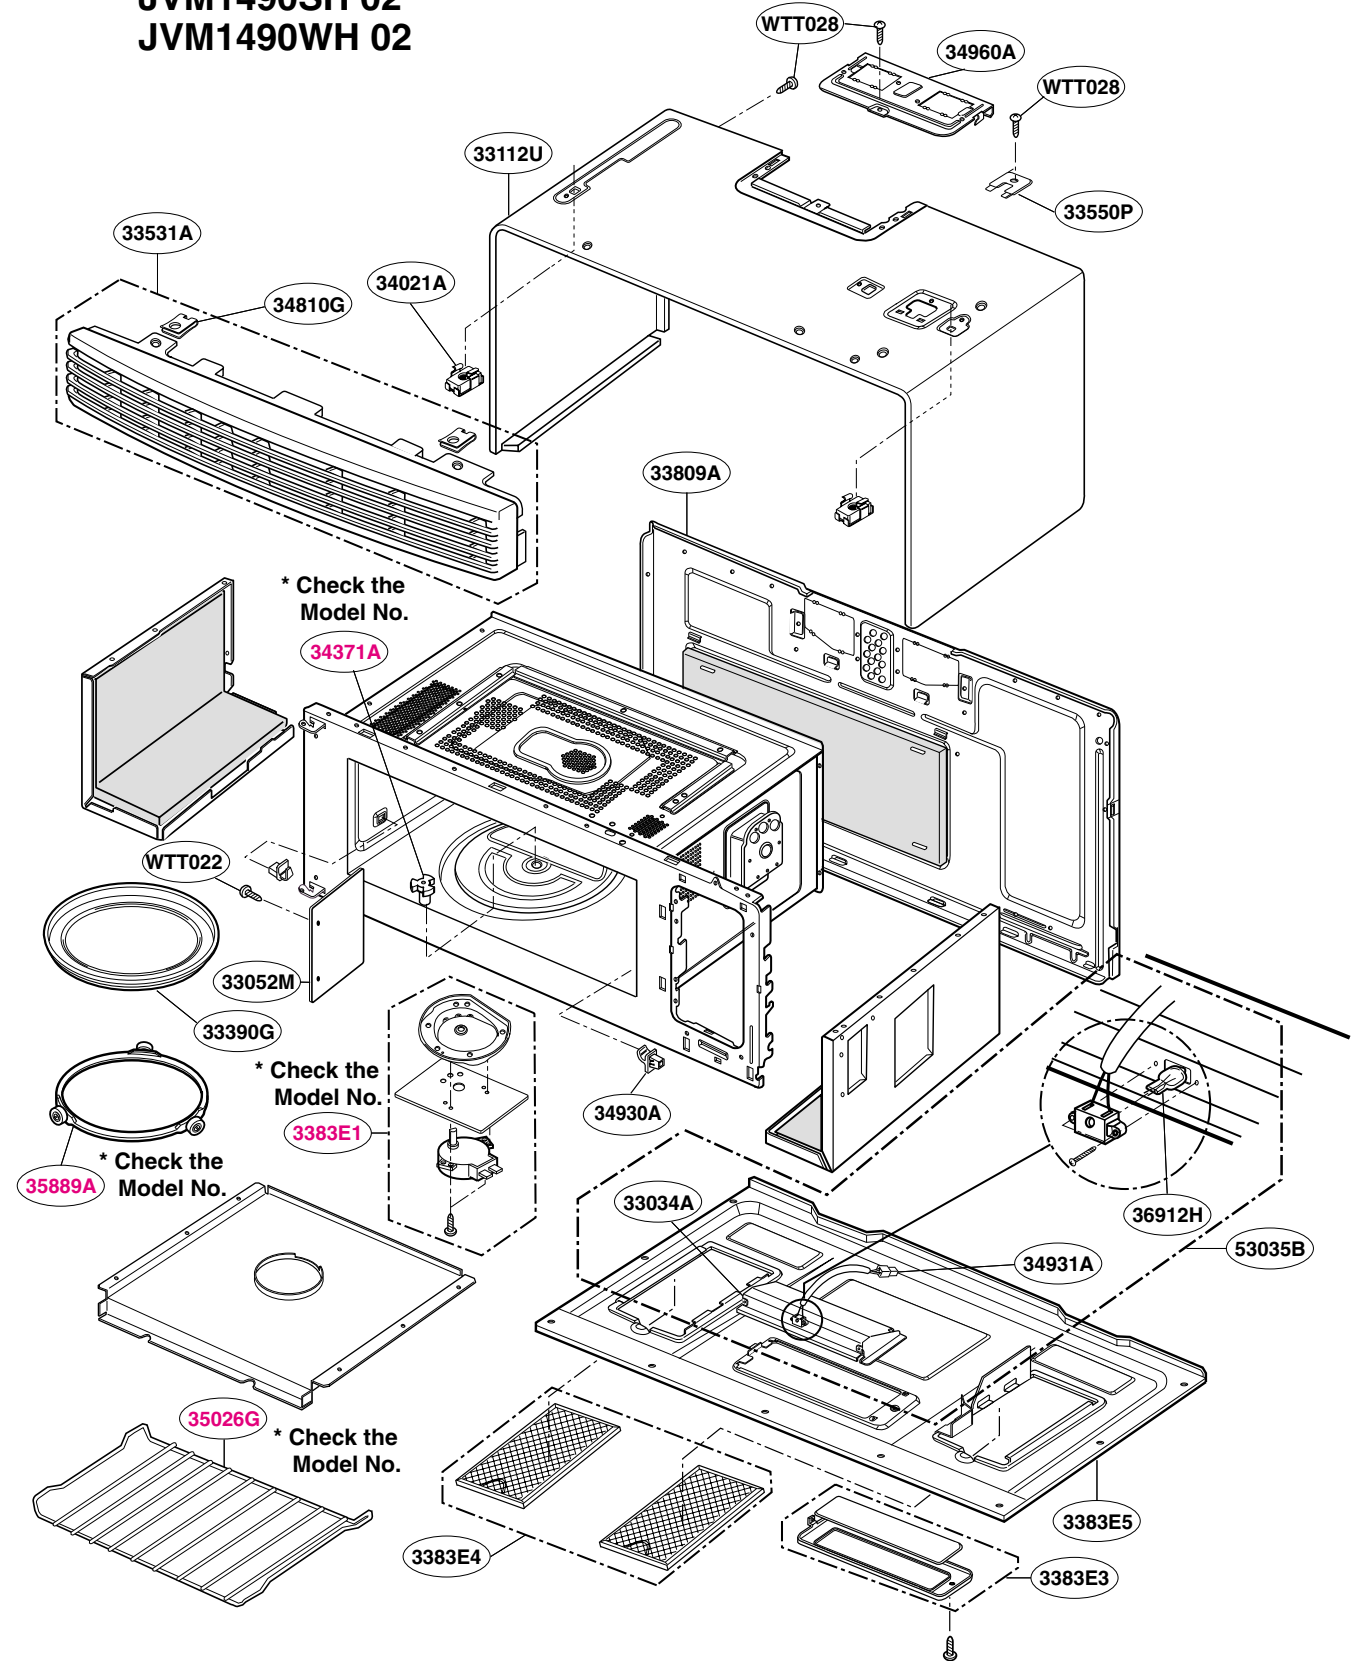

----- Manual continues below -----

DOOR PARTS

Model: JVM1490

P/NO:3828W5S6126

CONTROLLER PARTS

For Model:
JVM1490WH
JVM1490BH
JVM1490CH

For Model:
JVM1490SH

OVEN CAVITY PARTS (I)

Model: JVM1490BH 01
JVM1490CH 01
JVM1490SH 01
JVM1490WH 01

Check the rating label of **Model** and order SVC parts according to the **Model No.**

OVEN CAVITY PARTS (II)

Model: JVM1490BH 02
JVM1490CH 02
JVM1490SH 02
JVM1490WH 02

Check the rating label of **Model** and order SVC parts according to the **Model No.**

LATCH BOARD PARTS

Model: JVM1490

INTERIOR PARTS (I - I)

Model: JVM1490BH 01
JVM1490CH 01
JVM1490SH 01
JVM1490WH 01

Check the rating label of **Model** and order SVC parts according to the **Model No.**

INTERIOR PARTS (I - II)

Model: JVM1490BH 02
JVM1490CH 02
JVM1490SH 02
JVM1490WH 02

Check the rating label of **Model** and order SVC parts according to the **Model No.**

INTERIOR PARTS (II)

Model: JVM1490