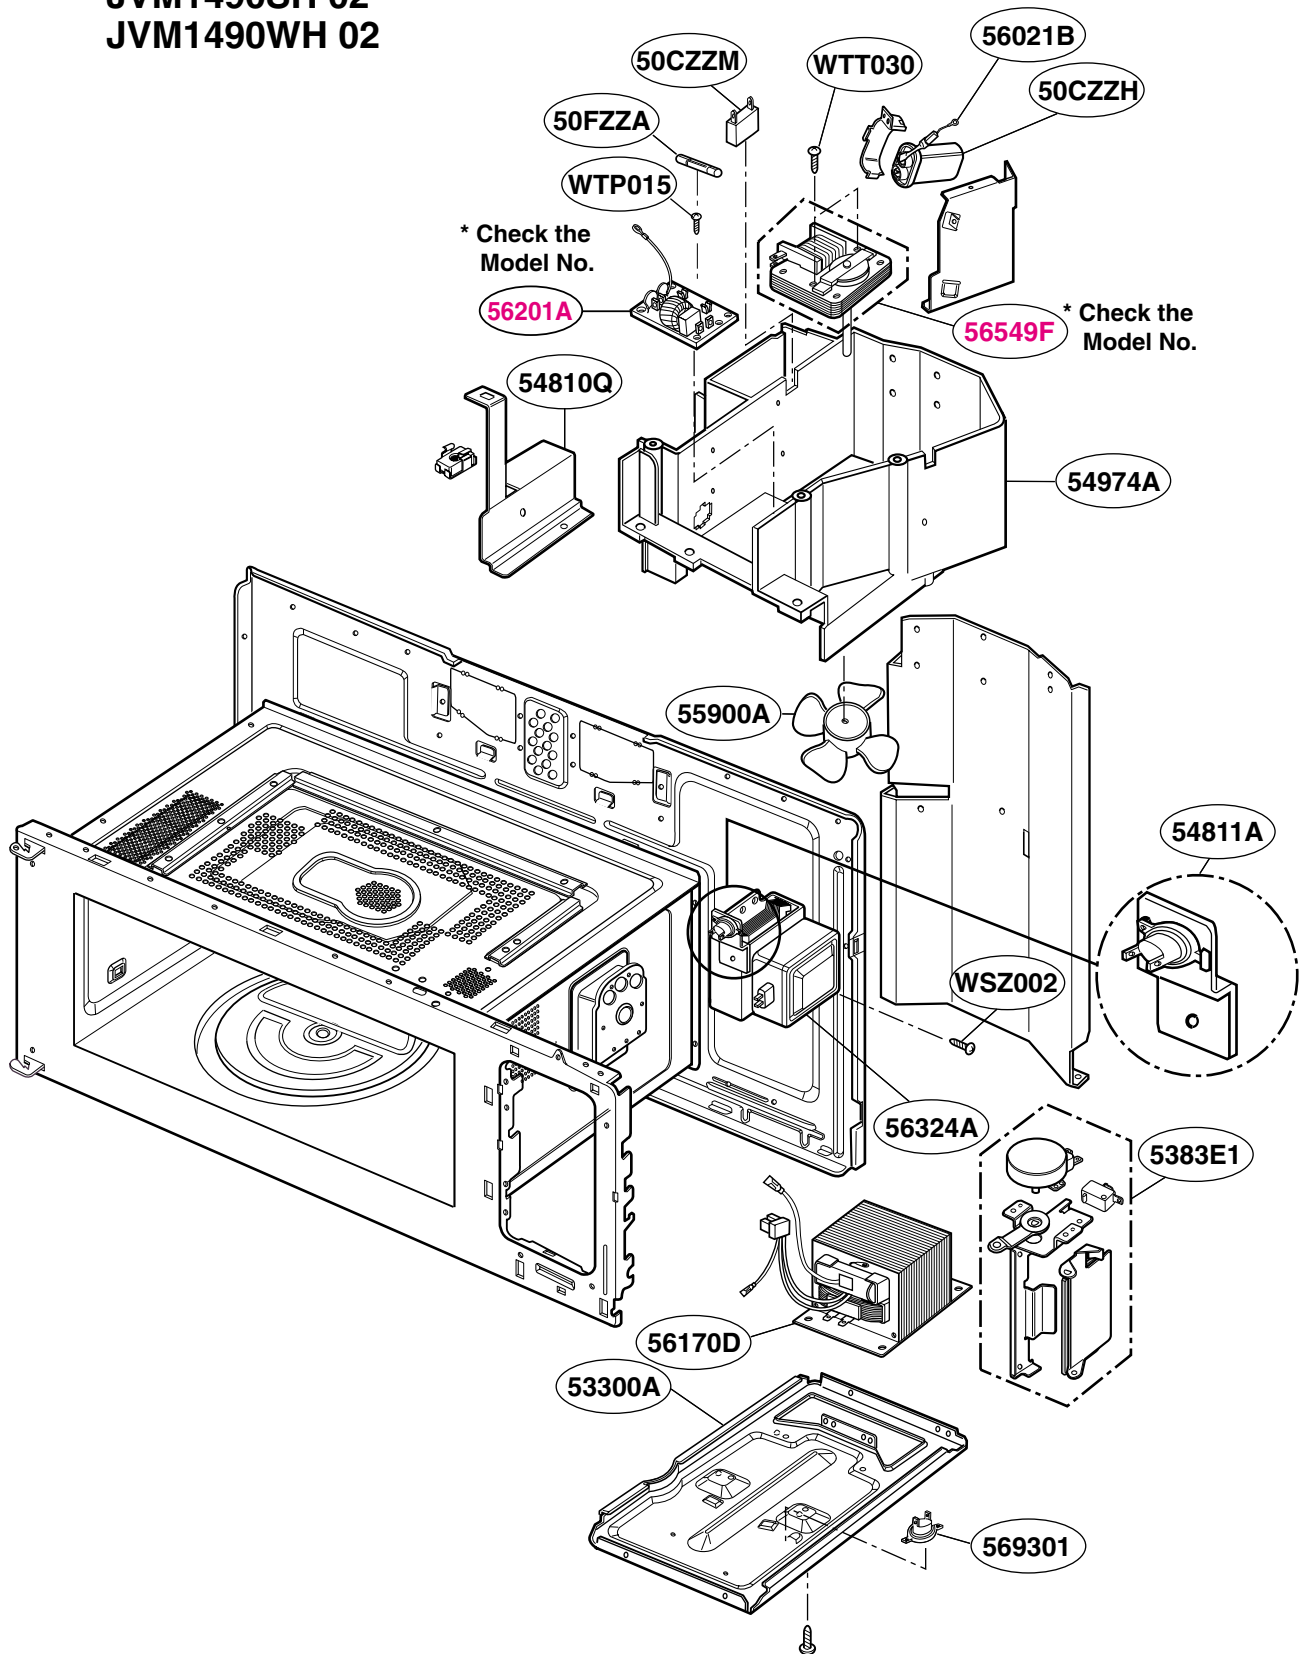

----- Manual continues below -----

DOOR PARTS

Model: JVM1490

P/NO:3828W5S6126

CONTROLLER PARTS

For Model:
JVM1490WH
JVM1490BH
JVM1490CH

For Model:
JVM1490SH

OVEN CAVITY PARTS (I)

Check the rating label of **Model** and order SVC parts according to the **Model No.**

LATCH BOARD PARTS

Model: JVM1490

INTERIOR PARTS (I - I)

Model: JVM1490BH 01
JVM1490CH 01
JVM1490SH 01
JVM1490WH 01

Check the rating label of **Model** and order SVC parts according to the **Model No.**

INTERIOR PARTS (I - II)

Model: JVM1490BH 02
JVM1490CH 02
JVM1490SH 02
JVM1490WH 02

Check the rating label of **Model** and order SVC parts according to the **Model No.**

INTERIOR PARTS (II)

Model: JVM1490

Check the rating label of **Model** and order SVC parts according to the **Model No.**

INSTALLATION PARTS

Model: JVM1490