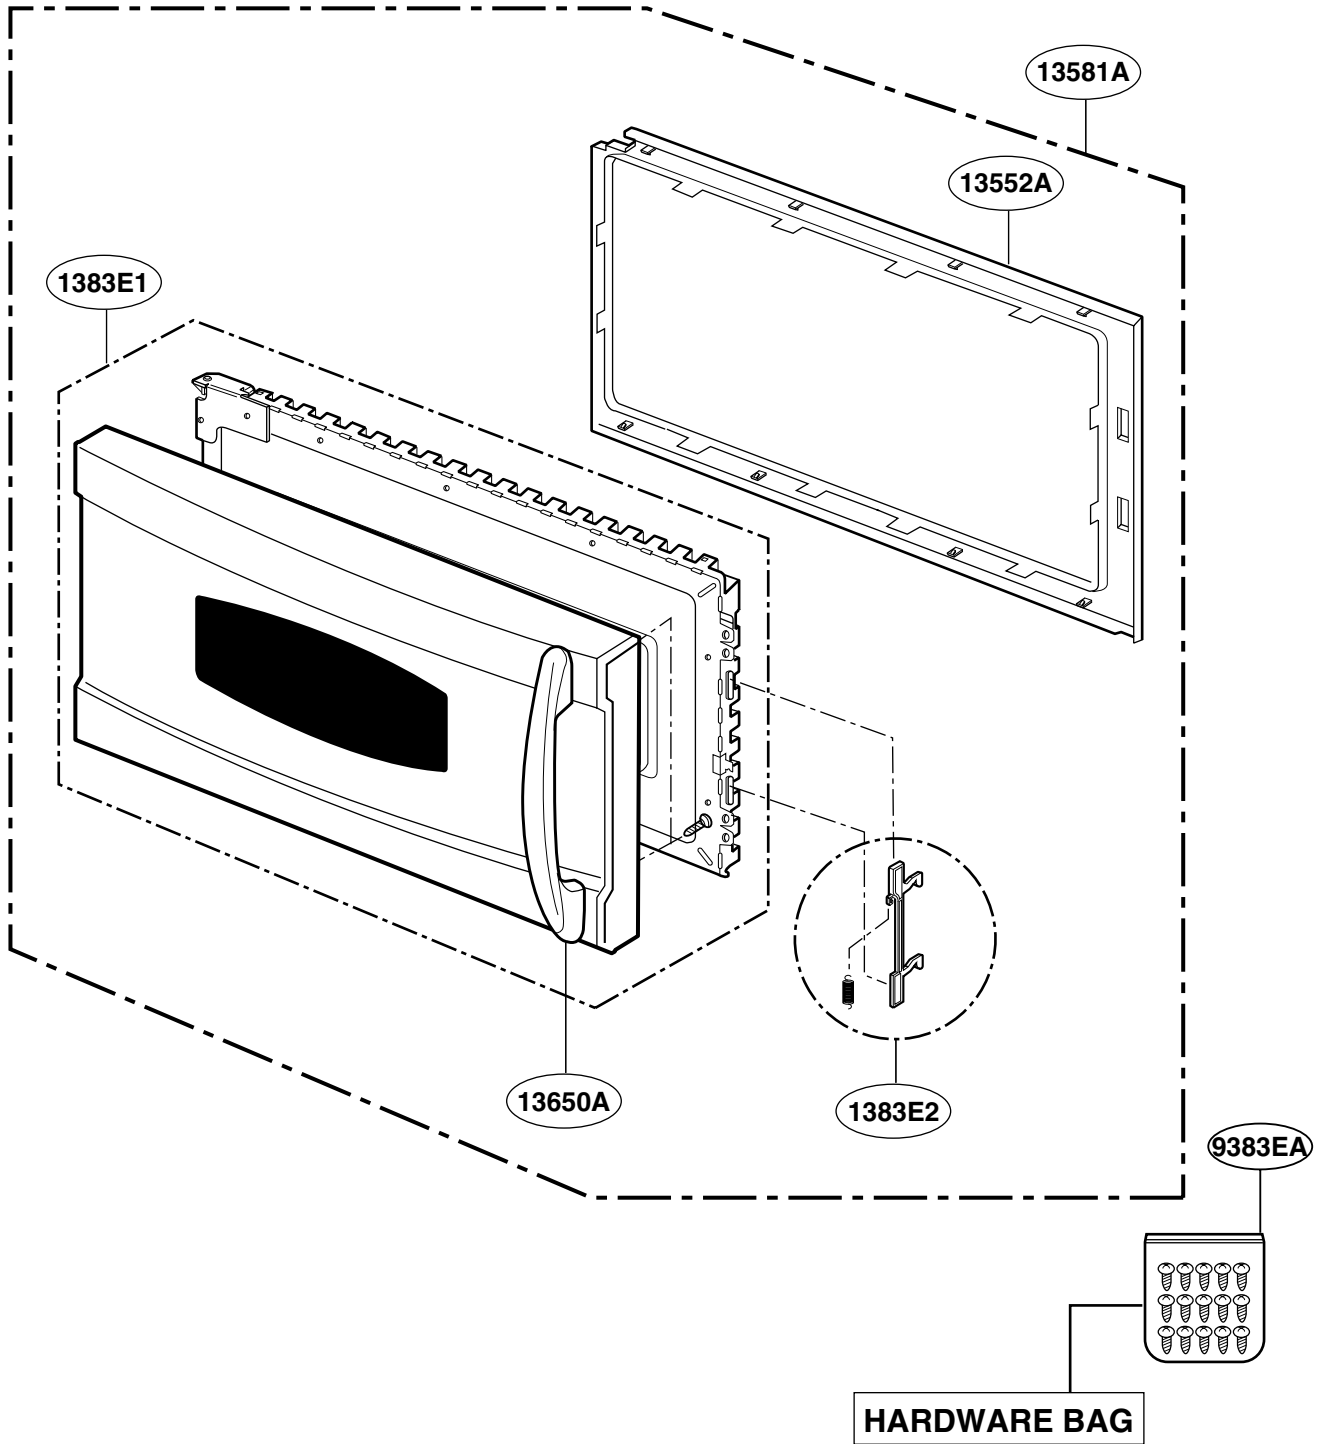

This Owner's Manual is provided and hosted by Appliance Factory Parts.

GE JVM1490SH Owner's Manual

[Shop genuine replacement parts for GE JVM1490SH](#)

DOOR PARTS

Model: JVM1490

[Find Your GE Microwave Parts - Select From 3055 Models](#)

----- Manual continues below -----

DOOR PARTS

Model: JVM1490

P/NO:3828W5S6126

CONTROLLER PARTS

For Model:
JVM1490WH
JVM1490BH
JVM1490CH

For Model:
JVM1490SH

OVEN CAVITY PARTS (I)

Check the rating label of **Model** and order SVC parts according to the **Model No.**

LATCH BOARD PARTS

Model: JVM1490

INTERIOR PARTS (I - I)

Model: JVM1490BH 01
JVM1490CH 01
JVM1490SH 01
JVM1490WH 01

Check the rating label of **Model** and order SVC parts according to the **Model No.**