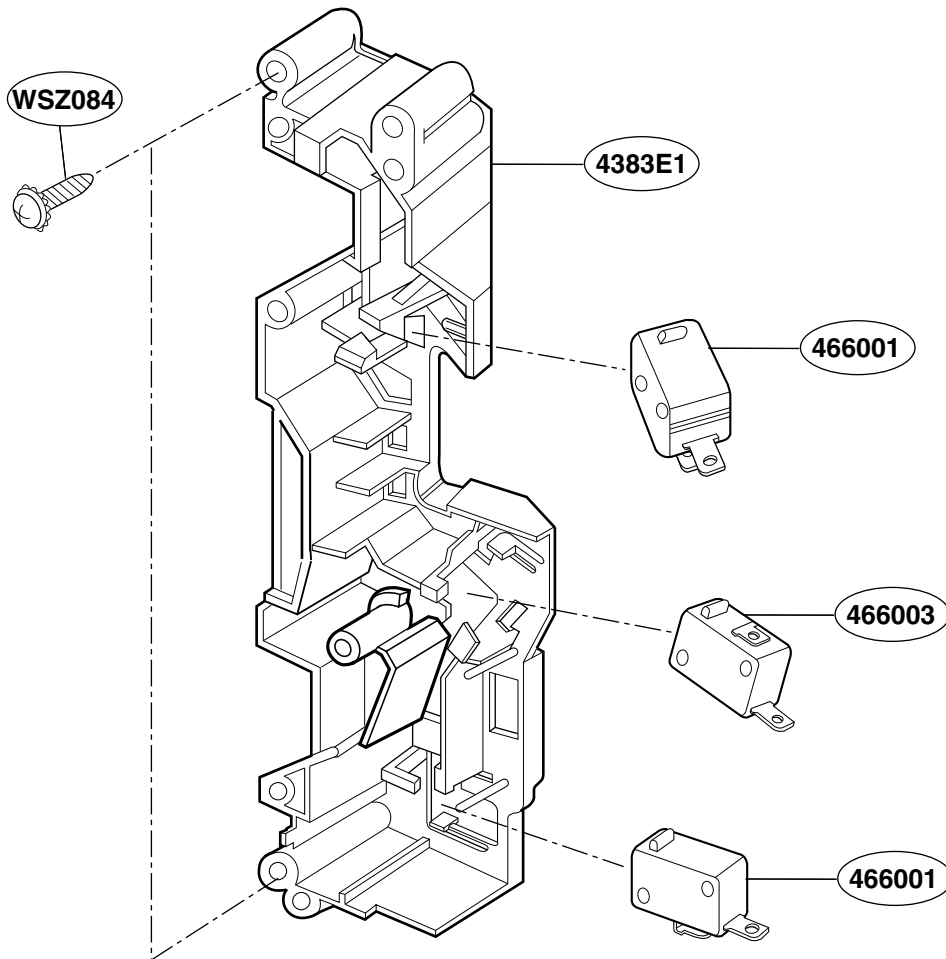

DOOR PARTS

Model: JVM1490

P/NO:3828W5S6126

CONTROLLER PARTS

For Model:
JVM1490WH
JVM1490BH
JVM1490CH

For Model:
JVM1490SH

OVEN CAVITY PARTS (I)

Model: JVM1490BH 01
JVM1490CH 01
JVM1490SH 01
JVM1490WH 01

Check the rating label of **Model** and order SVC parts according to the **Model No.**

OVEN CAVITY PARTS (II)

Model: JVM1490BH 02
JVM1490CH 02
JVM1490SH 02
JVM1490WH 02

Check the rating label of **Model** and order SVC parts according to the **Model No.**

LATCH BOARD PARTS

Model: JVM1490

INTERIOR PARTS (I - I)

Model: JVM1490BH 01
JVM1490CH 01
JVM1490SH 01
JVM1490WH 01

Check the rating label of **Model** and order SVC parts according to the **Model No.**

INTERIOR PARTS (I - II)

Model: JVM1490BH 02
JVM1490CH 02
JVM1490SH 02
JVM1490WH 02

Check the rating label of **Model** and order SVC parts according to the **Model No.**

INTERIOR PARTS (II)

Model: JVM1490

Check the rating label of **Model** and order SVC parts according to the **Model No.**