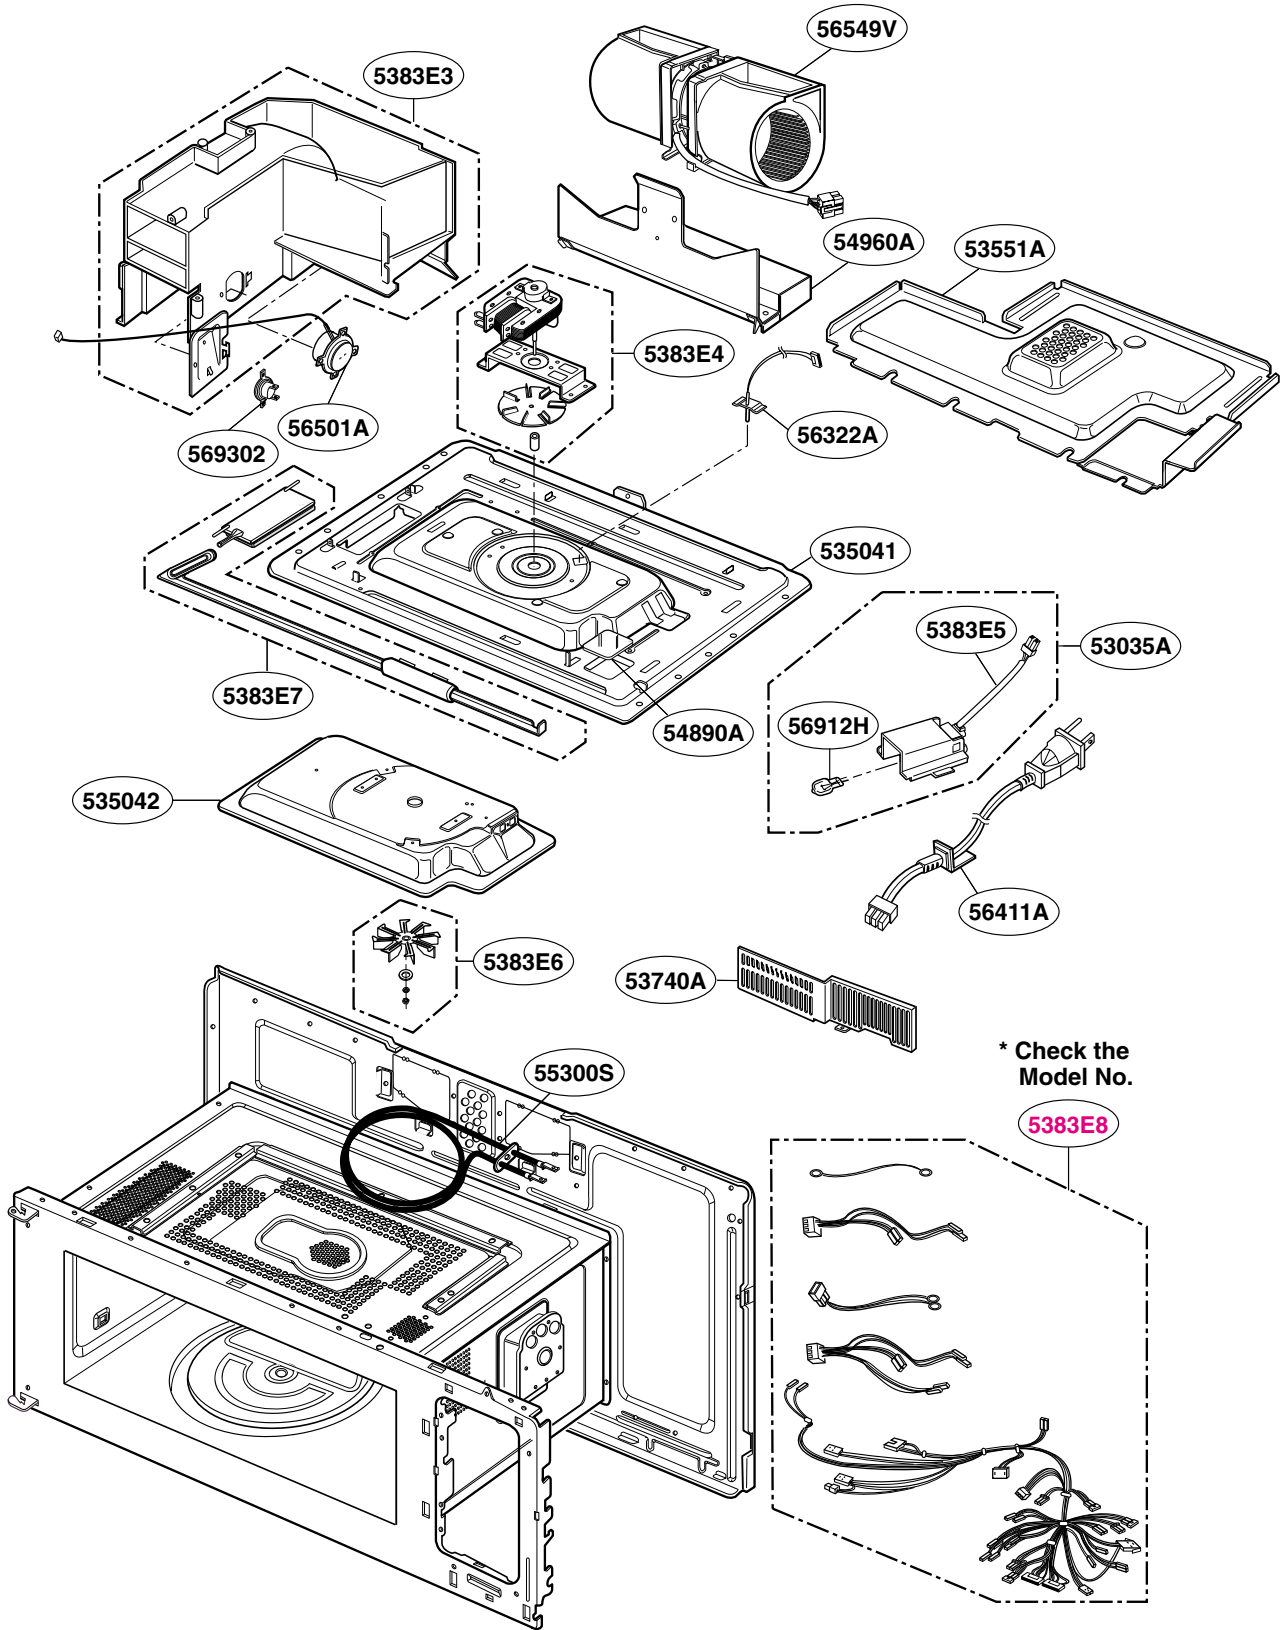

Check the rating label of **Model** and order SVC parts according to the **Model No.**

LATCH BOARD PARTS

Model: JVM1490

INTERIOR PARTS (I - I)

Model: JVM1490BH 01
JVM1490CH 01
JVM1490SH 01
JVM1490WH 01

Check the rating label of **Model** and order SVC parts according to the **Model No.**

INTERIOR PARTS (I - II)

Model: JVM1490BH 02
JVM1490CH 02
JVM1490SH 02
JVM1490WH 02

Check the rating label of **Model** and order SVC parts according to the **Model No.**

INTERIOR PARTS (II)

Model: JVM1490

Check the rating label of **Model** and order SVC parts according to the **Model No.**

INSTALLATION PARTS

Model: JVM1490