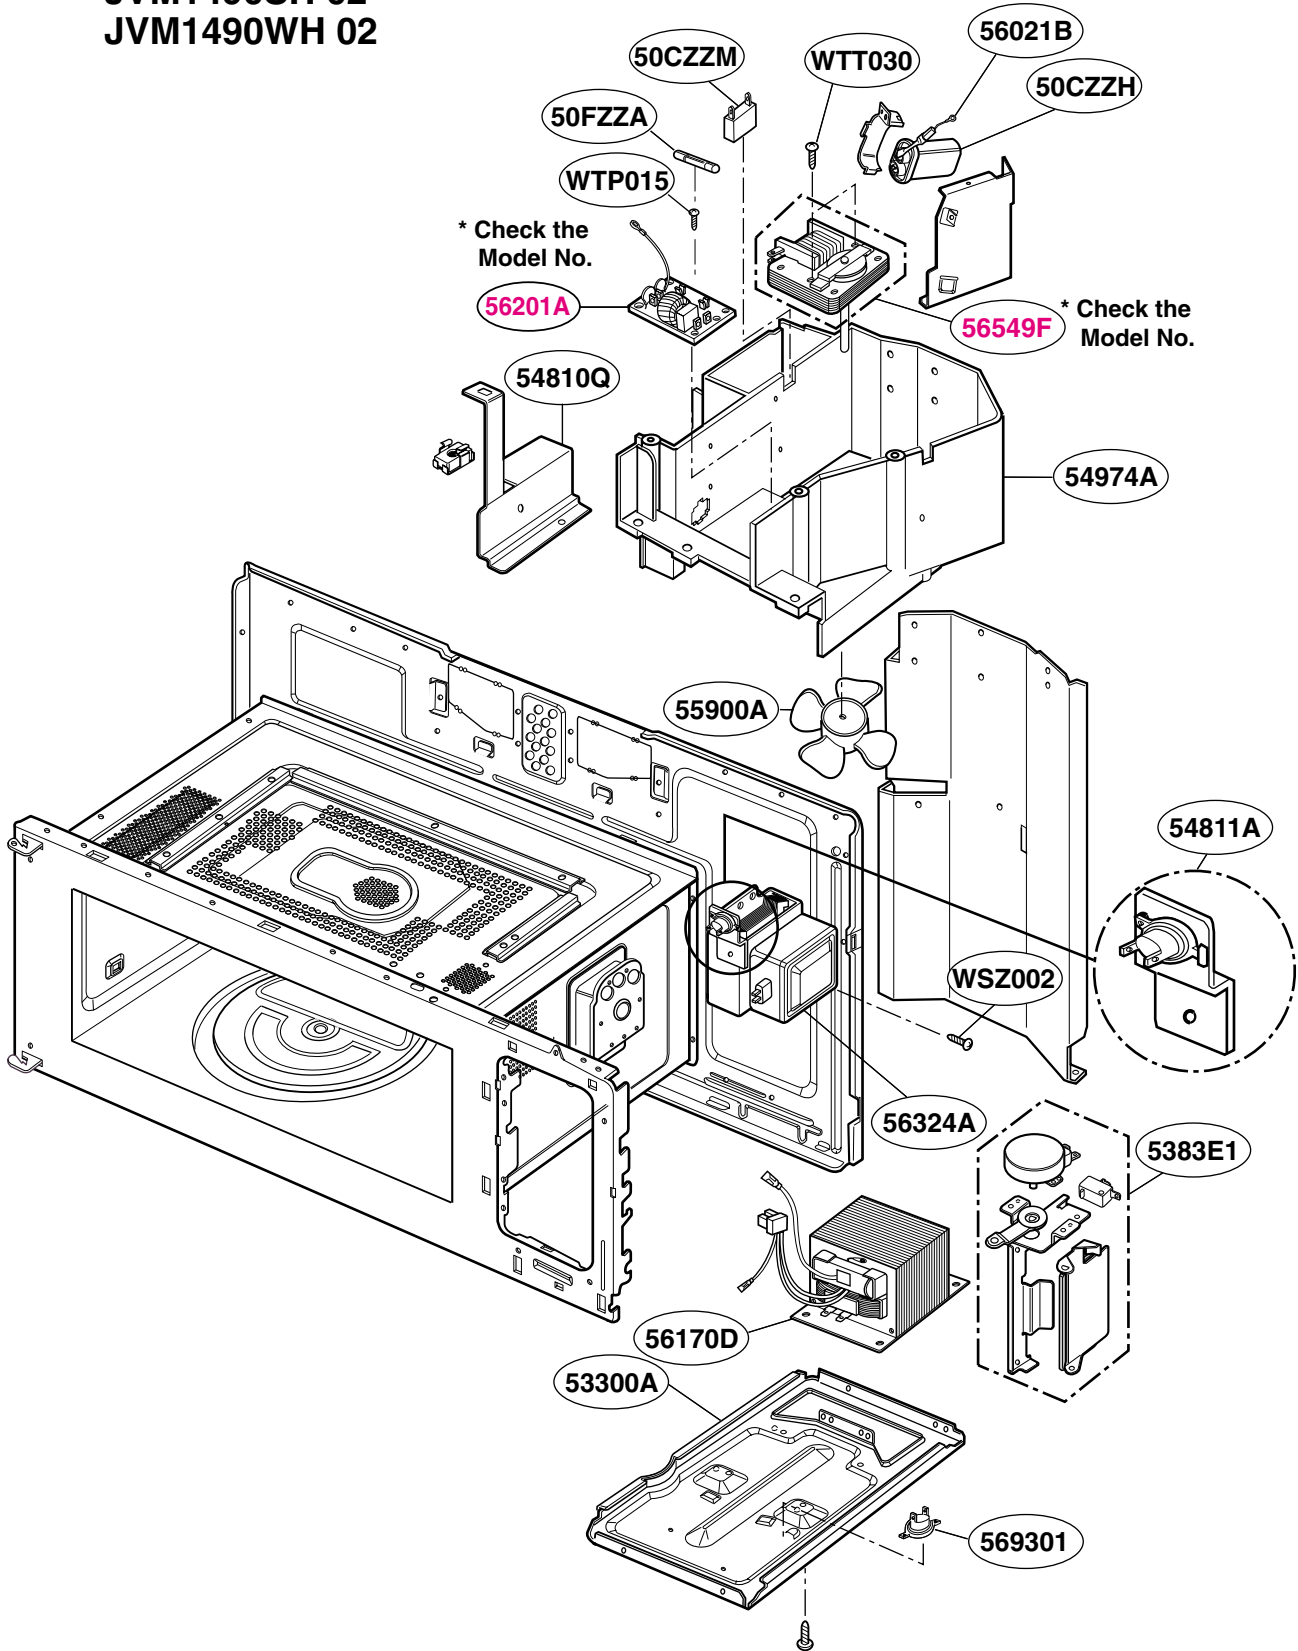

DOOR PARTS

Model: JVM1490

P/NO:3828W5S6126

CONTROLLER PARTS

For Model:
JVM1490WH
JVM1490BH
JVM1490CH

For Model:
JVM1490SH

OVEN CAVITY PARTS (I)

Model: JVM1490BH 01
JVM1490CH 01
JVM1490SH 01
JVM1490WH 01

Check the rating label of **Model** and order SVC parts according to the **Model No.**

OVEN CAVITY PARTS (II)

Model: JVM1490BH 02
JVM1490CH 02
JVM1490SH 02
JVM1490WH 02

Check the rating label of **Model** and order SVC parts according to the **Model No.**

LATCH BOARD PARTS

Model: JVM1490

INTERIOR PARTS (I - I)

Model: JVM1490BH 01
JVM1490CH 01
JVM1490SH 01
JVM1490WH 01

Check the rating label of **Model** and order SVC parts according to the **Model No.**

INTERIOR PARTS (I - II)

Model: JVM1490BH 02
JVM1490CH 02
JVM1490SH 02
JVM1490WH 02

Check the rating label of **Model** and order SVC parts according to the **Model No.**

INTERIOR PARTS (II)

Model: JVM1490

Check the rating label of **Model** and order SVC parts according to the **Model No.**