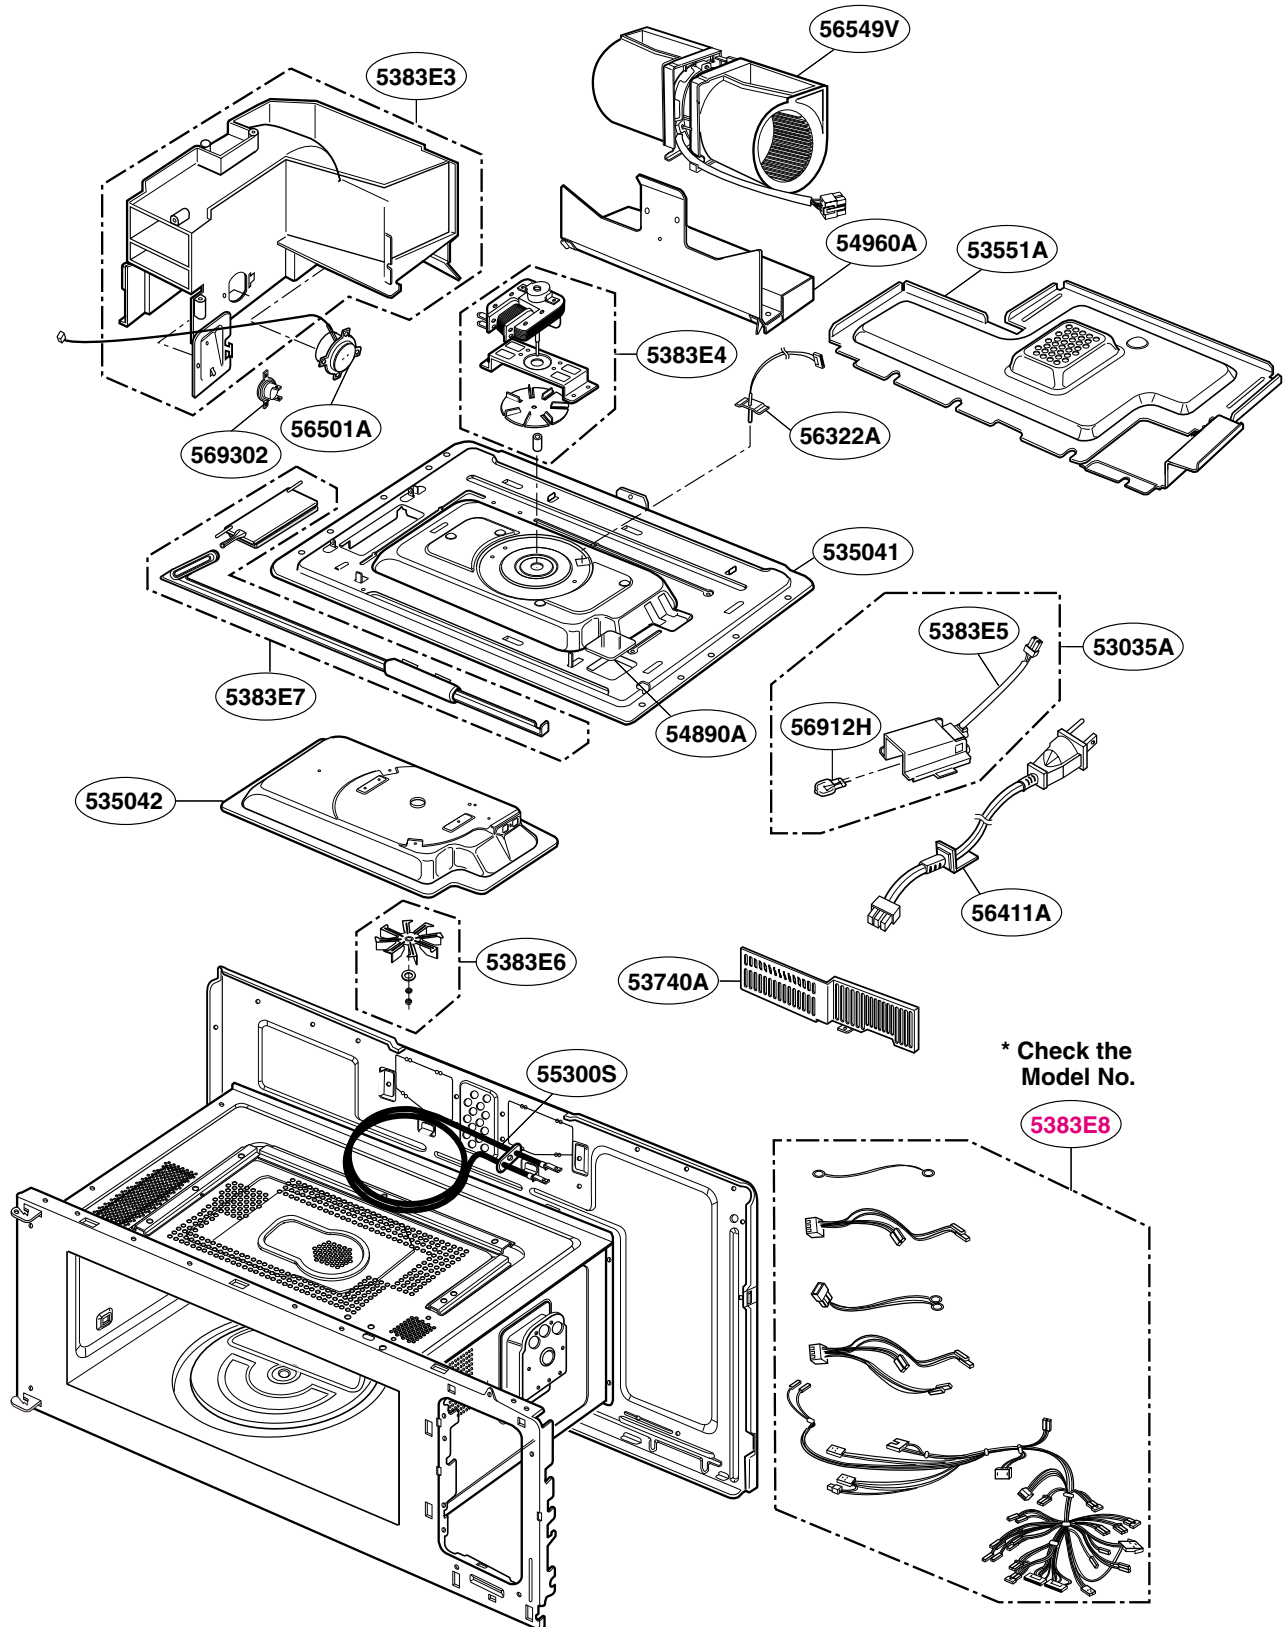

LATCH BOARD PARTS

Model: JVM1490

INTERIOR PARTS (I - I)

Model: JVM1490BH 01
JVM1490CH 01
JVM1490SH 01
JVM1490WH 01

Check the rating label of **Model** and order SVC parts according to the **Model No.**

INTERIOR PARTS (I - II)

Model: JVM1490BH 02
JVM1490CH 02
JVM1490SH 02
JVM1490WH 02

Check the rating label of **Model** and order SVC parts according to the **Model No.**

INTERIOR PARTS (II)

Model: JVM1490

Check the rating label of **Model** and order SVC parts according to the **Model No.**