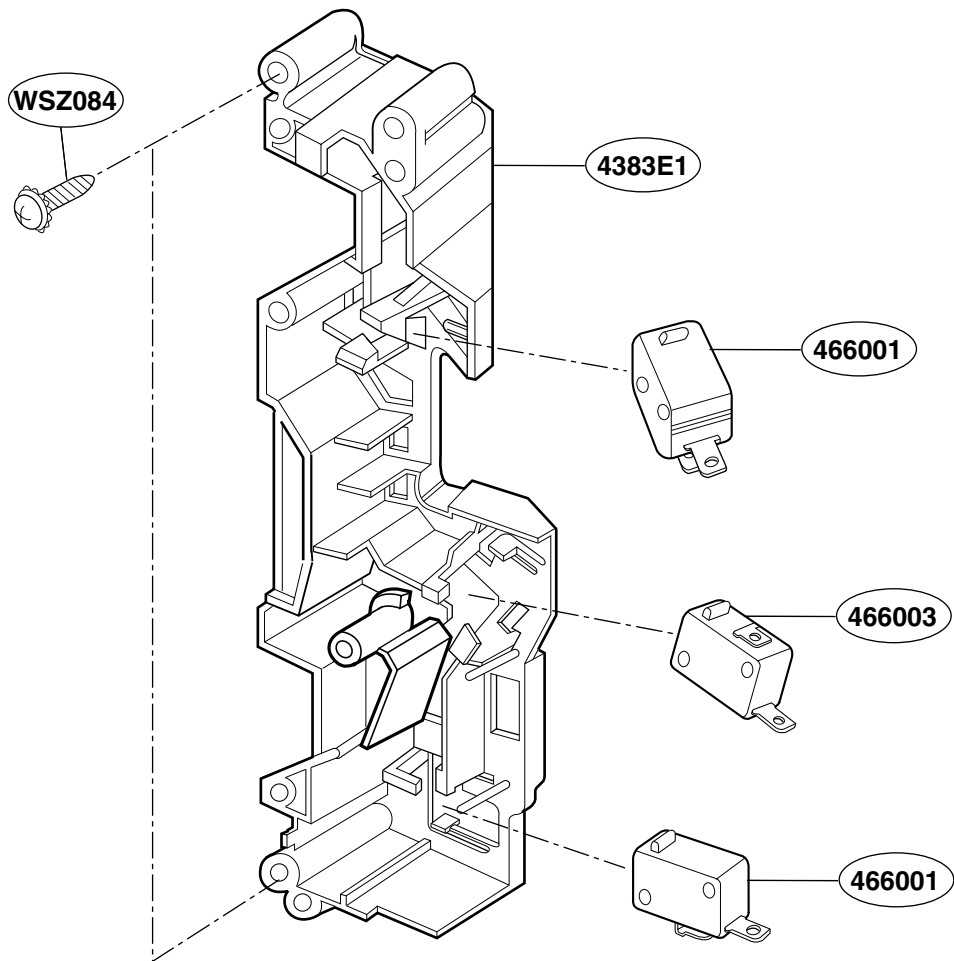

----- Manual continues below -----

DOOR PARTS

Model: JVM1490

P/NO:3828W5S6126

CONTROLLER PARTS

For Model:
JVM1490WH
JVM1490BH
JVM1490CH

For Model:
JVM1490SH

OVEN CAVITY PARTS (I)

Model: JVM1490BH 01
JVM1490CH 01
JVM1490SH 01
JVM1490WH 01

Check the rating label of **Model** and order SVC parts according to the **Model No.**

OVEN CAVITY PARTS (II)

Model: JVM1490BH 02
JVM1490CH 02
JVM1490SH 02
JVM1490WH 02

Check the rating label of **Model** and order SVC parts according to the **Model No.**

LATCH BOARD PARTS

Model: JVM1490

INTERIOR PARTS (I - I)

Model: JVM1490BH 01
JVM1490CH 01
JVM1490SH 01
JVM1490WH 01

Check the rating label of **Model** and order SVC parts according to the **Model No.**

INTERIOR PARTS (I - II)

Model: JVM1490BH 02
JVM1490CH 02
JVM1490SH 02
JVM1490WH 02

Check the rating label of **Model** and order SVC parts according to the **Model No.**

INTERIOR PARTS (II)

Model: JVM1490