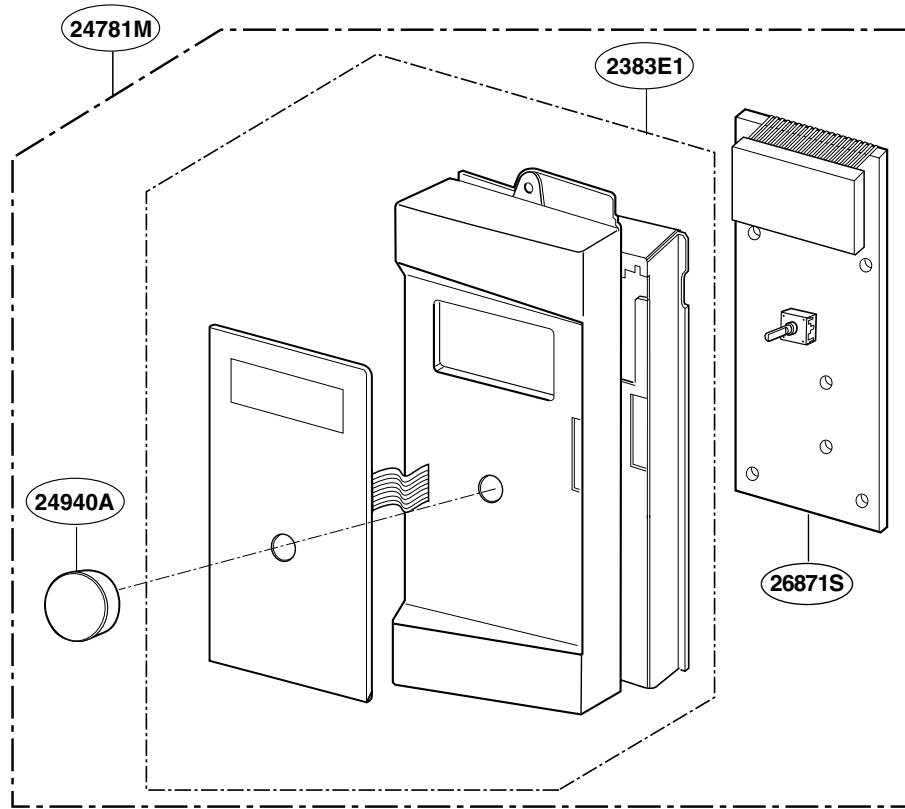

DOOR PARTS

Model: JVM1490

P/NO:3828W5S6126

CONTROLLER PARTS

For Model:
JVM1490WH
JVM1490BH
JVM1490CH

For Model:
JVM1490SH

OVEN CAVITY PARTS (I)

Model: JVM1490BH 01
JVM1490CH 01
JVM1490SH 01
JVM1490WH 01

Check the rating label of **Model** and order SVC parts according to the **Model No.**

OVEN CAVITY PARTS (II)

Model: JVM1490BH 02
JVM1490CH 02
JVM1490SH 02
JVM1490WH 02

Check the rating label of **Model** and order SVC parts according to the **Model No.**

LATCH BOARD PARTS

Model: JVM1490

INTERIOR PARTS (I - I)

Model: JVM1490BH 01
JVM1490CH 01
JVM1490SH 01
JVM1490WH 01

Check the rating label of **Model** and order SVC parts according to the **Model No.**

INTERIOR PARTS (I - II)