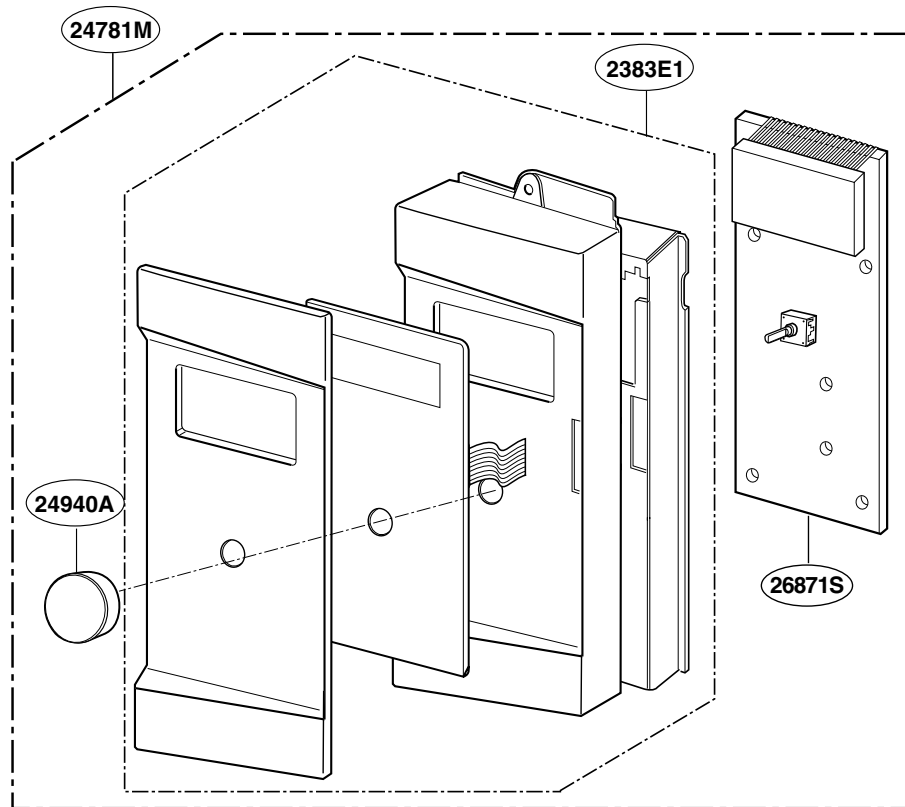

DOOR PARTS

Model: JVM1490

P/NO:3828W5S6126

CONTROLLER PARTS

For Model:
JVM1490WH
JVM1490BH
JVM1490CH

For Model:
JVM1490SH

OVEN CAVITY PARTS (I)

Model: JVM1490BH 01
JVM1490CH 01
JVM1490SH 01
JVM1490WH 01

Check the rating label of **Model** and order SVC parts according to the **Model No.**

OVEN CAVITY PARTS (II)

Model: JVM1490BH 02
JVM1490CH 02
JVM1490SH 02
JVM1490WH 02

Check the rating label of **Model** and order SVC parts according to the **Model No.**

LATCH BOARD PARTS

Model: JVM1490

INTERIOR PARTS (I - I)

Model: JVM1490BH 01
JVM1490CH 01
JVM1490SH 01
JVM1490WH 01

Check the rating label of **Model** and order SVC parts according to the **Model No.**

INTERIOR PARTS (I - II)