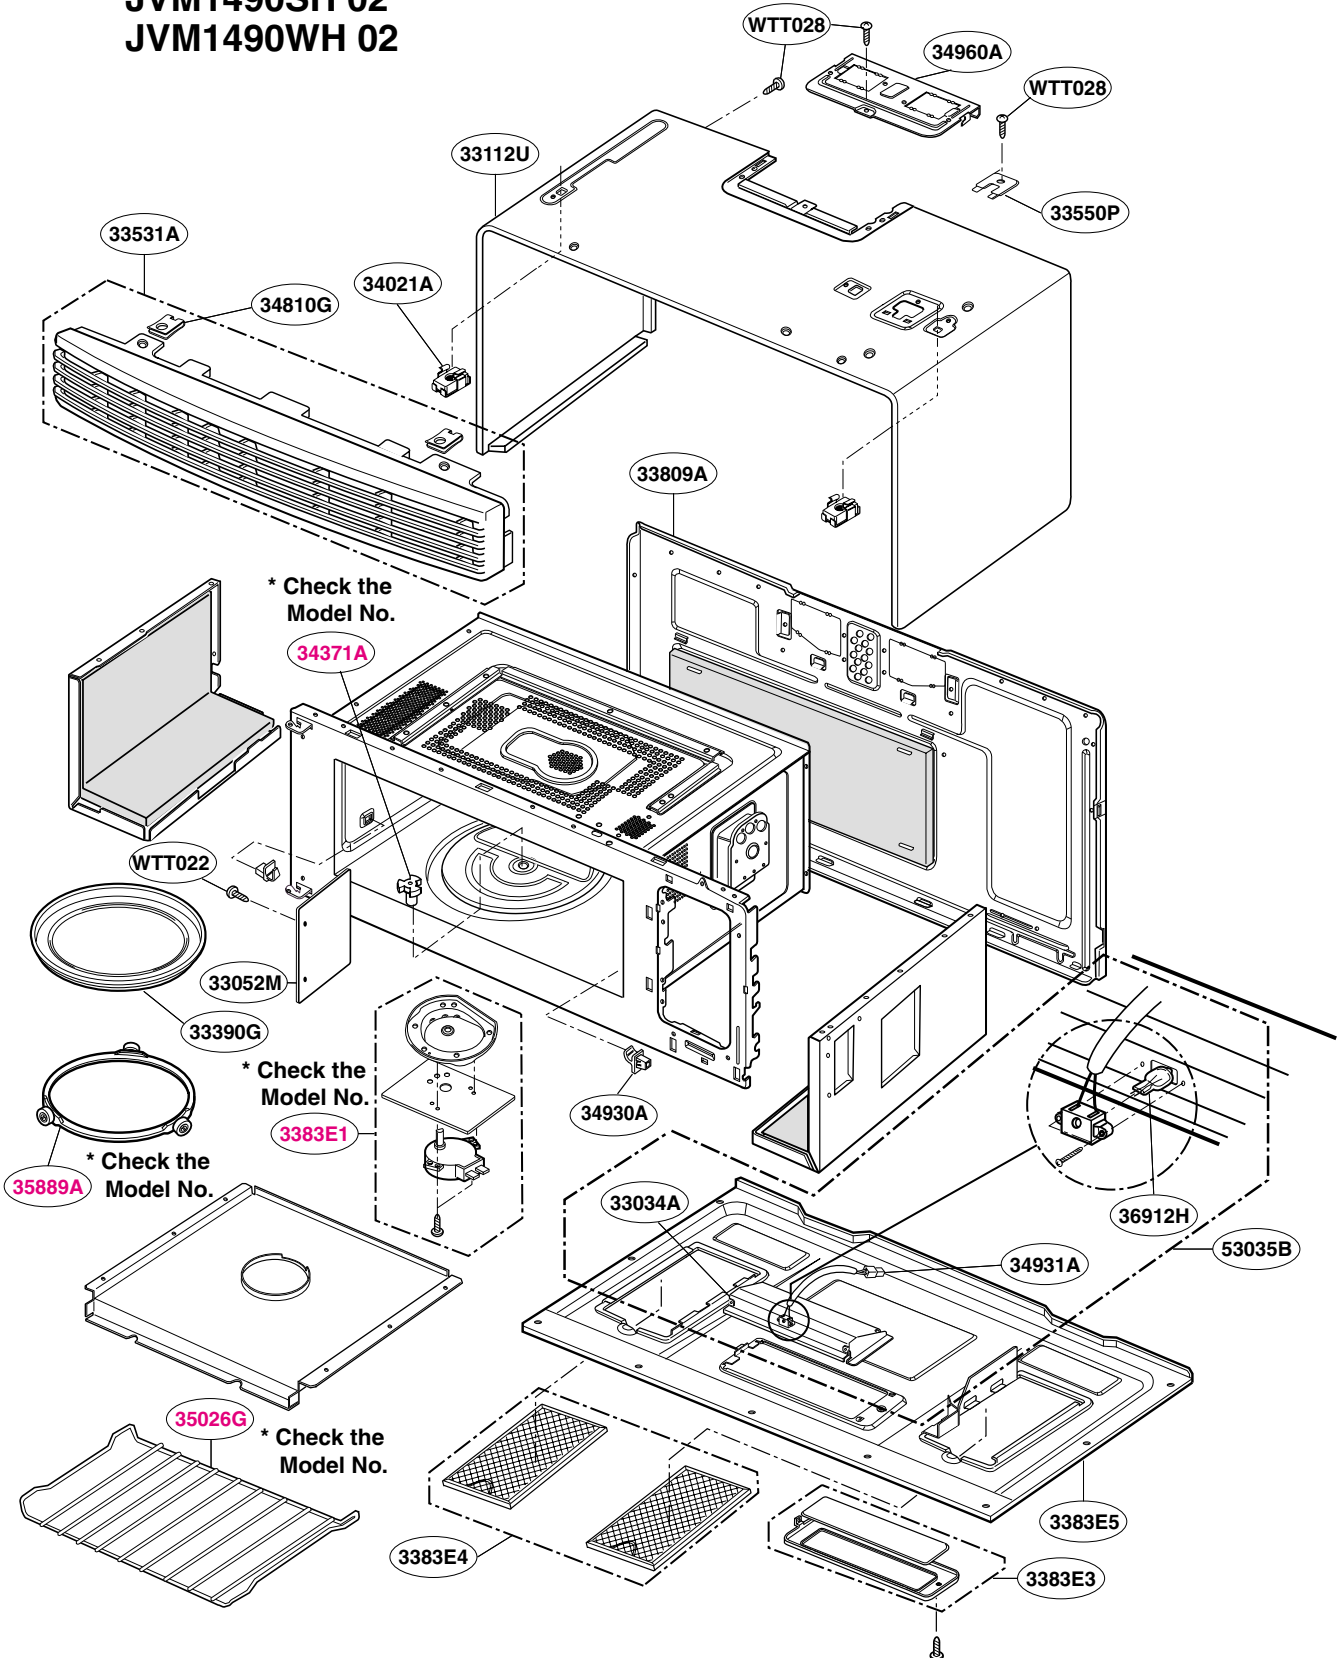

DOOR PARTS

Model: JVM1490

P/NO:3828W5S6126

CONTROLLER PARTS

For Model:
JVM1490WH
JVM1490BH
JVM1490CH

For Model:
JVM1490SH

OVEN CAVITY PARTS (I)

Model: JVM1490BH 01
JVM1490CH 01
JVM1490SH 01
JVM1490WH 01

Check the rating label of **Model** and order SVC parts according to the **Model No.**

OVEN CAVITY PARTS (II)

Model: JVM1490BH 02
JVM1490CH 02
JVM1490SH 02
JVM1490WH 02

Check the rating label of **Model** and order SVC parts according to the **Model No.**

LATCH BOARD PARTS

Model: JVM1490

INTERIOR PARTS (I - I)

Model: JVM1490BH 01
JVM1490CH 01
JVM1490SH 01
JVM1490WH 01

Check the rating label of **Model** and order SVC parts according to the **Model No.**

INTERIOR PARTS (I - II)

Model: JVM1490BH 02
JVM1490CH 02
JVM1490SH 02
JVM1490WH 02

Check the rating label of **Model** and order SVC parts according to the **Model No.**

INTERIOR PARTS (II)

Model: JVM1490

Check the rating label of **Model** and order SVC parts according to the **Model No.**