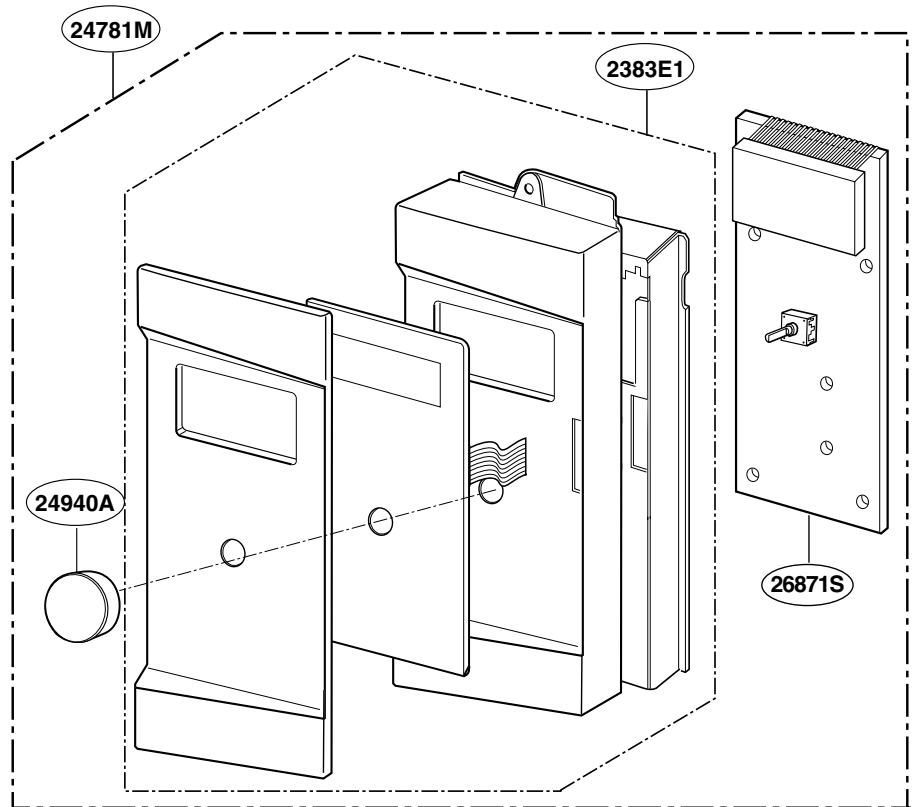

----- Manual continues below -----

DOOR PARTS

Model: JVM1490

P/NO:3828W5S6126

CONTROLLER PARTS

For Model:
JVM1490WH
JVM1490BH
JVM1490CH

For Model:
JVM1490SH

OVEN CAVITY PARTS (I)

Model: JVM1490BH 01
JVM1490CH 01
JVM1490SH 01
JVM1490WH 01

Check the rating label of **Model** and order SVC parts according to the **Model No.**

OVEN CAVITY PARTS (II)

Model: JVM1490BH 02
JVM1490CH 02
JVM1490SH 02
JVM1490WH 02

Check the rating label of **Model** and order SVC parts according to the **Model No.**

LATCH BOARD PARTS

Model: JVM1490

INTERIOR PARTS (I - I)

Model: JVM1490BH 01
JVM1490CH 01
JVM1490SH 01
JVM1490WH 01

Check the rating label of **Model** and order SVC parts according to the **Model No.**