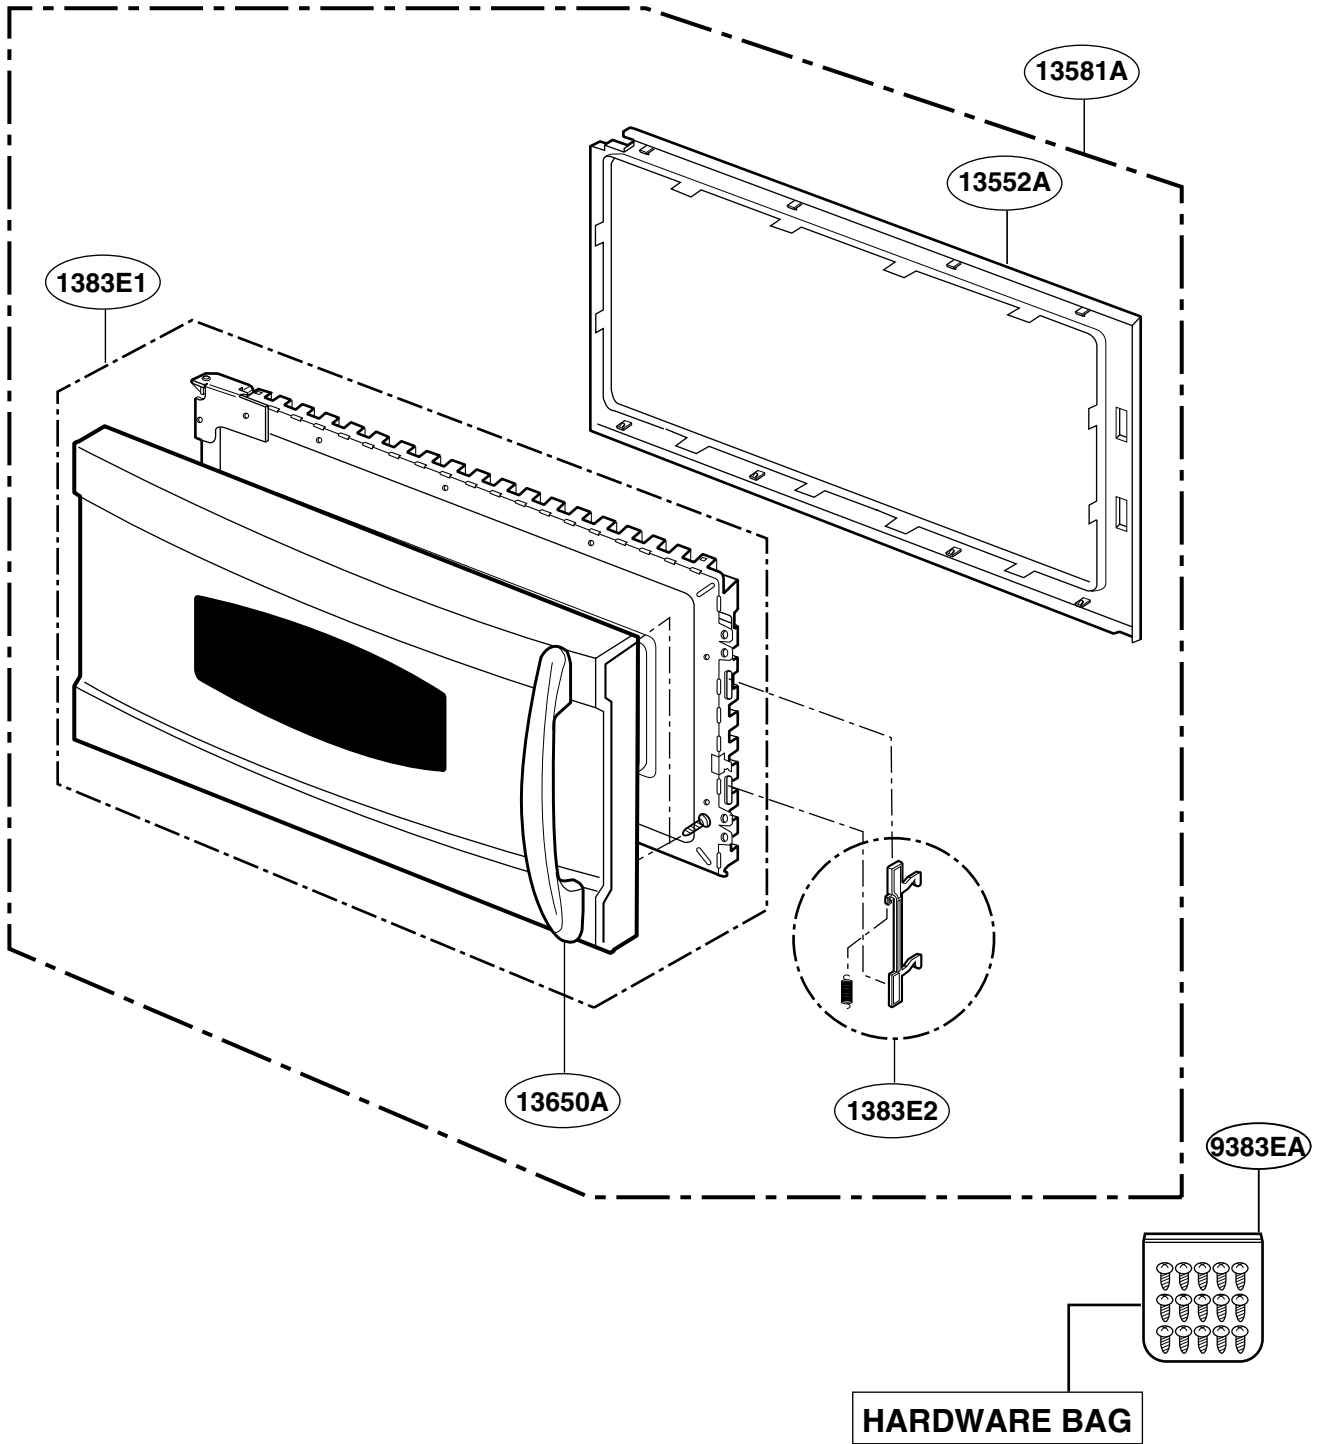

DOOR PARTS

Model: JVM1490

P/NO:3828W5S6126

CONTROLLER PARTS

For Model:
JVM1490WH
JVM1490BH
JVM1490CH

For Model:
JVM1490SH

OVEN CAVITY PARTS (I)

Model: JVM1490BH 01
JVM1490CH 01
JVM1490SH 01
JVM1490WH 01

Check the rating label of **Model** and order SVC parts according to the **Model No.**

OVEN CAVITY PARTS (II)

Model: JVM1490BH 02
JVM1490CH 02
JVM1490SH 02
JVM1490WH 02

Check the rating label of **Model** and order SVC parts according to the **Model No.**

LATCH BOARD PARTS

Model: JVM1490

INTERIOR PARTS (I - I)

Model: JVM1490BH 01
JVM1490CH 01
JVM1490SH 01
JVM1490WH 01

Check the rating label of **Model** and order SVC parts according to the **Model No.**

INTERIOR PARTS (I - II)

Model: JVM1490BH 02
JVM1490CH 02
JVM1490SH 02
JVM1490WH 02

Check the rating label of **Model** and order SVC parts according to the **Model No.**

INTERIOR PARTS (II)

Model: JVM1490

Check the rating label of **Model** and order SVC parts according to the **Model No.**