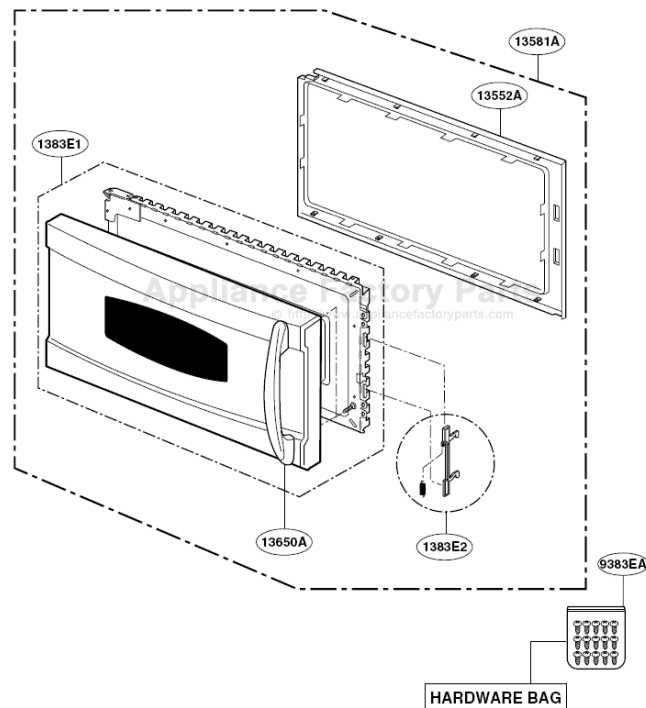

This Owner's Manual is provided and hosted by Appliance Factory Parts.

GE JVM1490SH Owner's Manual

[Shop genuine replacement parts for GE JVM1490SH](#)

DOOR PARTS

Model: JVM1490

[Find Your GE Microwave Parts - Select From 3055 Models](#)

----- Manual continues below -----

DOOR PARTS

Model: JVM1490

P/NO:3828W5S6126

CONTROLLER PARTS

For Model:
JVM1490WH
JVM1490BH
JVM1490CH

For Model:
JVM1490SH

OVEN CAVITY PARTS (I)

Model: JVM1490BH 01
JVM1490CH 01
JVM1490SH 01
JVM1490WH 01

Check the rating label of **Model** and order SVC parts according to the **Model No.**

OVEN CAVITY PARTS (II)

Model: JVM1490BH 02
JVM1490CH 02
JVM1490SH 02
JVM1490WH 02

Check the rating label of **Model** and order SVC parts according to the **Model No.**

LATCH BOARD PARTS

Model: JVM1490

INTERIOR PARTS (I - I)

Model: JVM1490BH 01
JVM1490CH 01
JVM1490SH 01
JVM1490WH 01

Check the rating label of **Model** and order SVC parts according to the **Model No.**