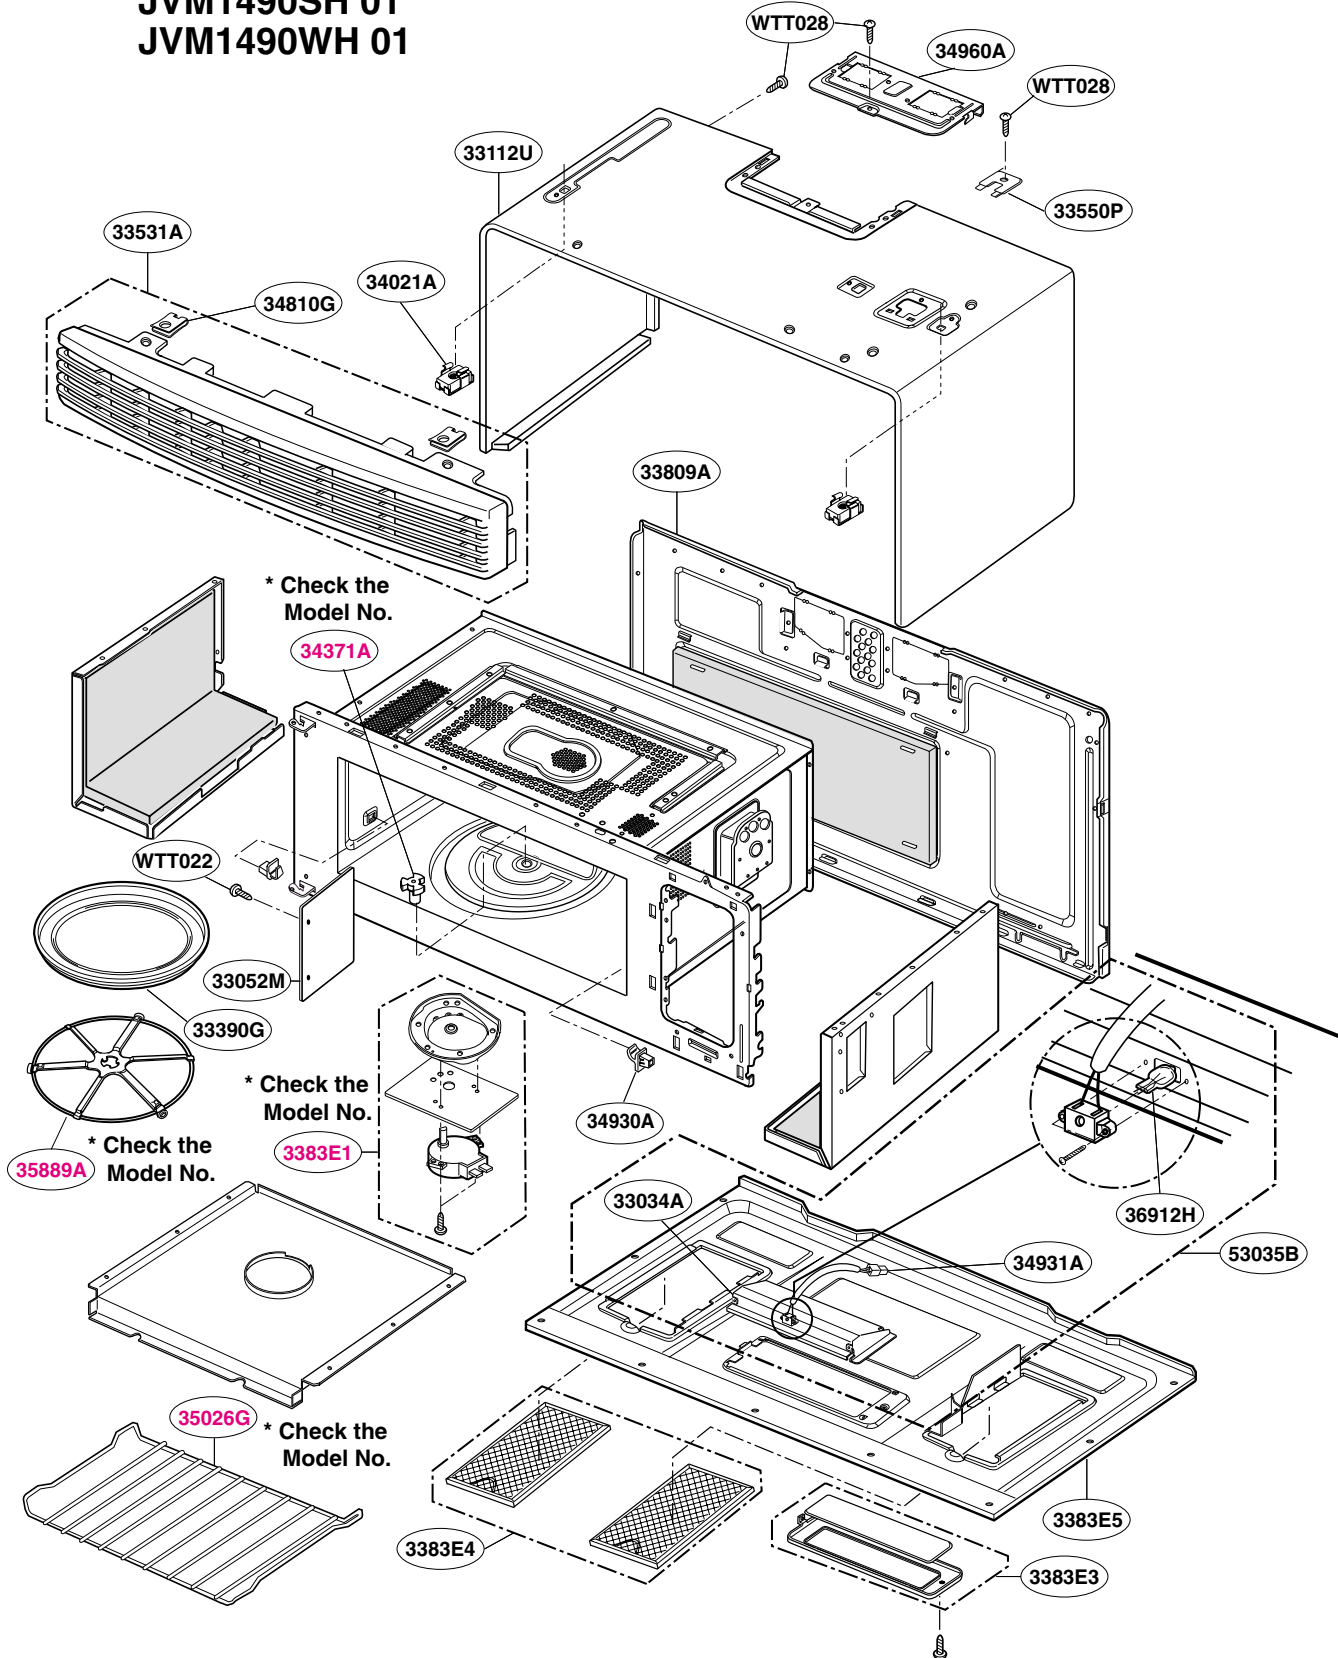

DOOR PARTS

Model: JVM1490

P/NO:3828W5S6126

CONTROLLER PARTS

For Model:
JVM1490WH
JVM1490BH
JVM1490CH

For Model:
JVM1490SH

OVEN CAVITY PARTS (I)

Model: JVM1490BH 01
JVM1490CH 01
JVM1490SH 01
JVM1490WH 01

Check the rating label of **Model** and order SVC parts according to the **Model No.**

OVEN CAVITY PARTS (II)

Model: JVM1490BH 02
JVM1490CH 02
JVM1490SH 02
JVM1490WH 02

Check the rating label of **Model** and order SVC parts according to the **Model No.**

LATCH BOARD PARTS

Model: JVM1490

INTERIOR PARTS (I - I)

Model: JVM1490BH 01
JVM1490CH 01
JVM1490SH 01
JVM1490WH 01

Check the rating label of **Model** and order SVC parts according to the **Model No.**

INTERIOR PARTS (I - II)

Model: JVM1490BH 02
JVM1490CH 02
JVM1490SH 02
JVM1490WH 02

Check the rating label of **Model** and order SVC parts according to the **Model No.**

INTERIOR PARTS (II)

Model: JVM1490

Check the rating label of **Model** and order SVC parts according to the **Model No.**