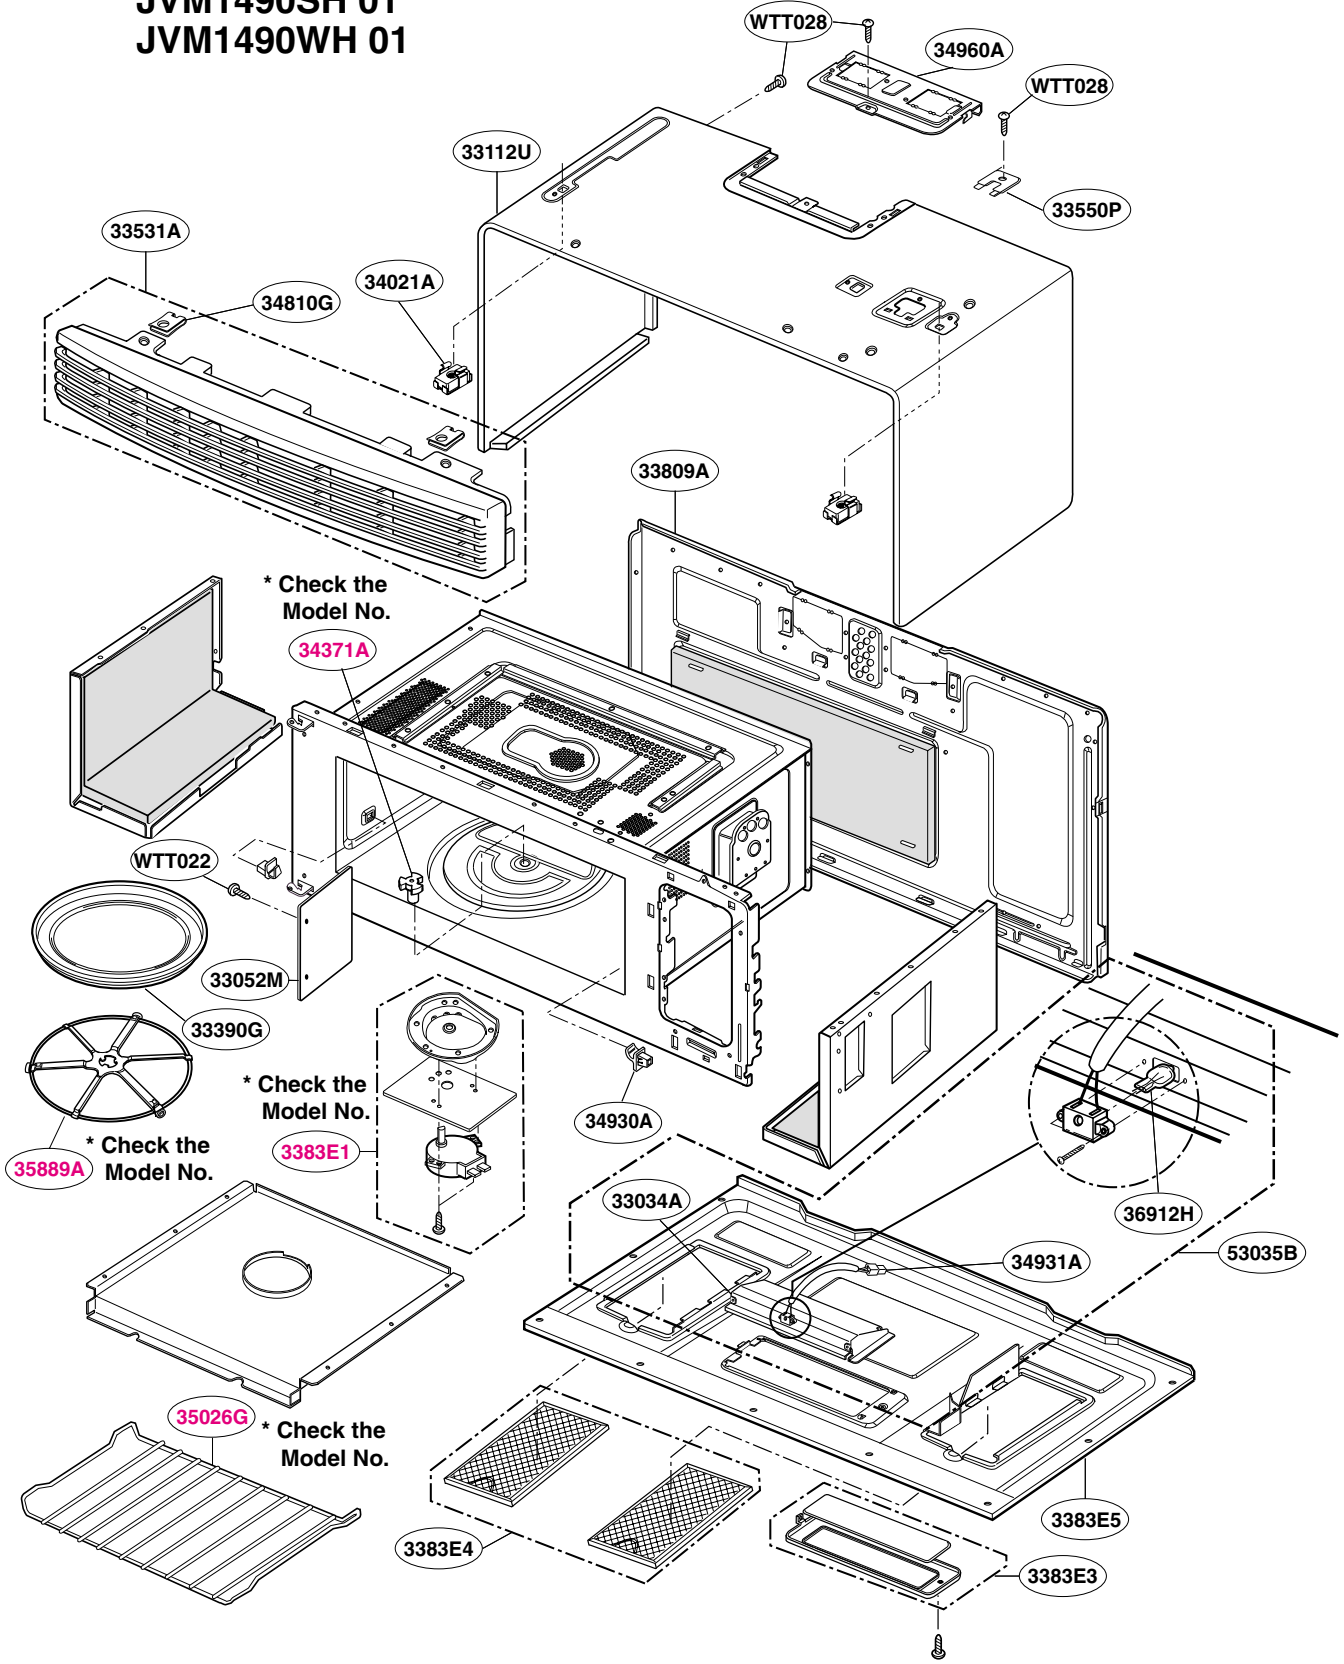

# CONTROLLER PARTS

For Model:  
JVM1490WH  
JVM1490BH  
JVM1490CH

For Model:  
JVM1490SH

# OVEN CAVITY PARTS (I)

Model: JVM1490BH 01  
JVM1490CH 01  
JVM1490SH 01  
JVM1490WH 01

Check the rating label of **Model** and order SVC parts according to the **Model No.**