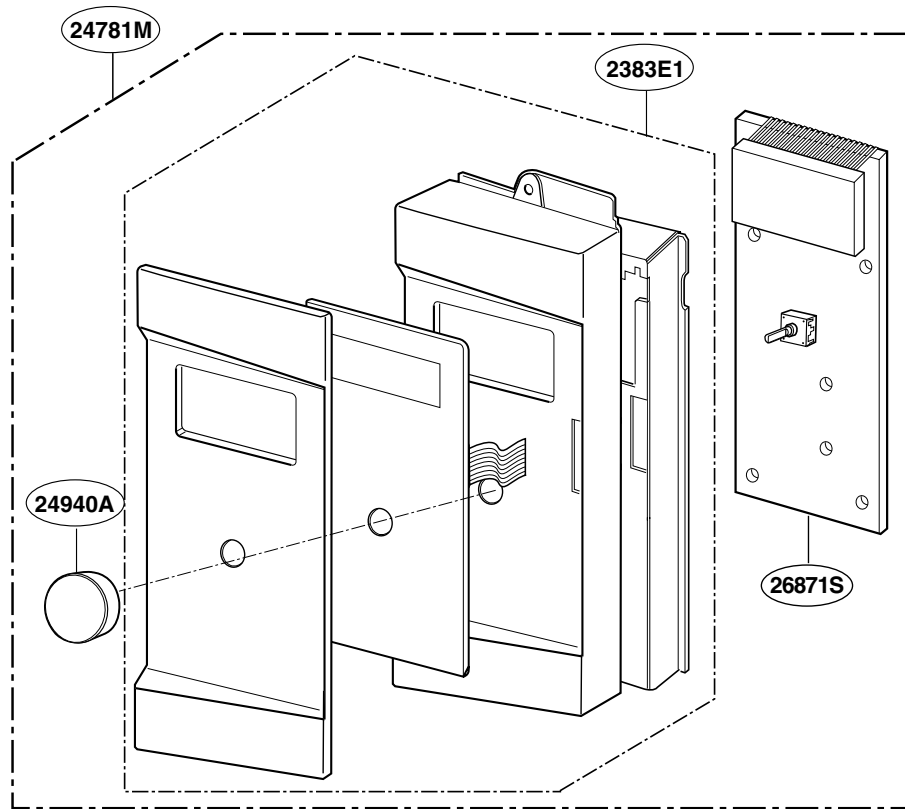

DOOR PARTS

Model: JVM1490

P/NO:3828W5S6126

CONTROLLER PARTS

For Model:
JVM1490WH
JVM1490BH
JVM1490CH

For Model:
JVM1490SH

OVEN CAVITY PARTS (I)

Model: JVM1490BH 01
JVM1490CH 01
JVM1490SH 01
JVM1490WH 01

Check the rating label of **Model** and order SVC parts according to the **Model No.**

OVEN CAVITY PARTS (II)

Model: JVM1490BH 02
JVM1490CH 02
JVM1490SH 02
JVM1490WH 02

Check the rating label of **Model** and order SVC parts according to the **Model No.**

LATCH BOARD PARTS

Model: JVM1490

INTERIOR PARTS (I - I)

Model: JVM1490BH 01
JVM1490CH 01
JVM1490SH 01
JVM1490WH 01

Check the rating label of **Model** and order SVC parts according to the **Model No.**

INTERIOR PARTS (I - II)