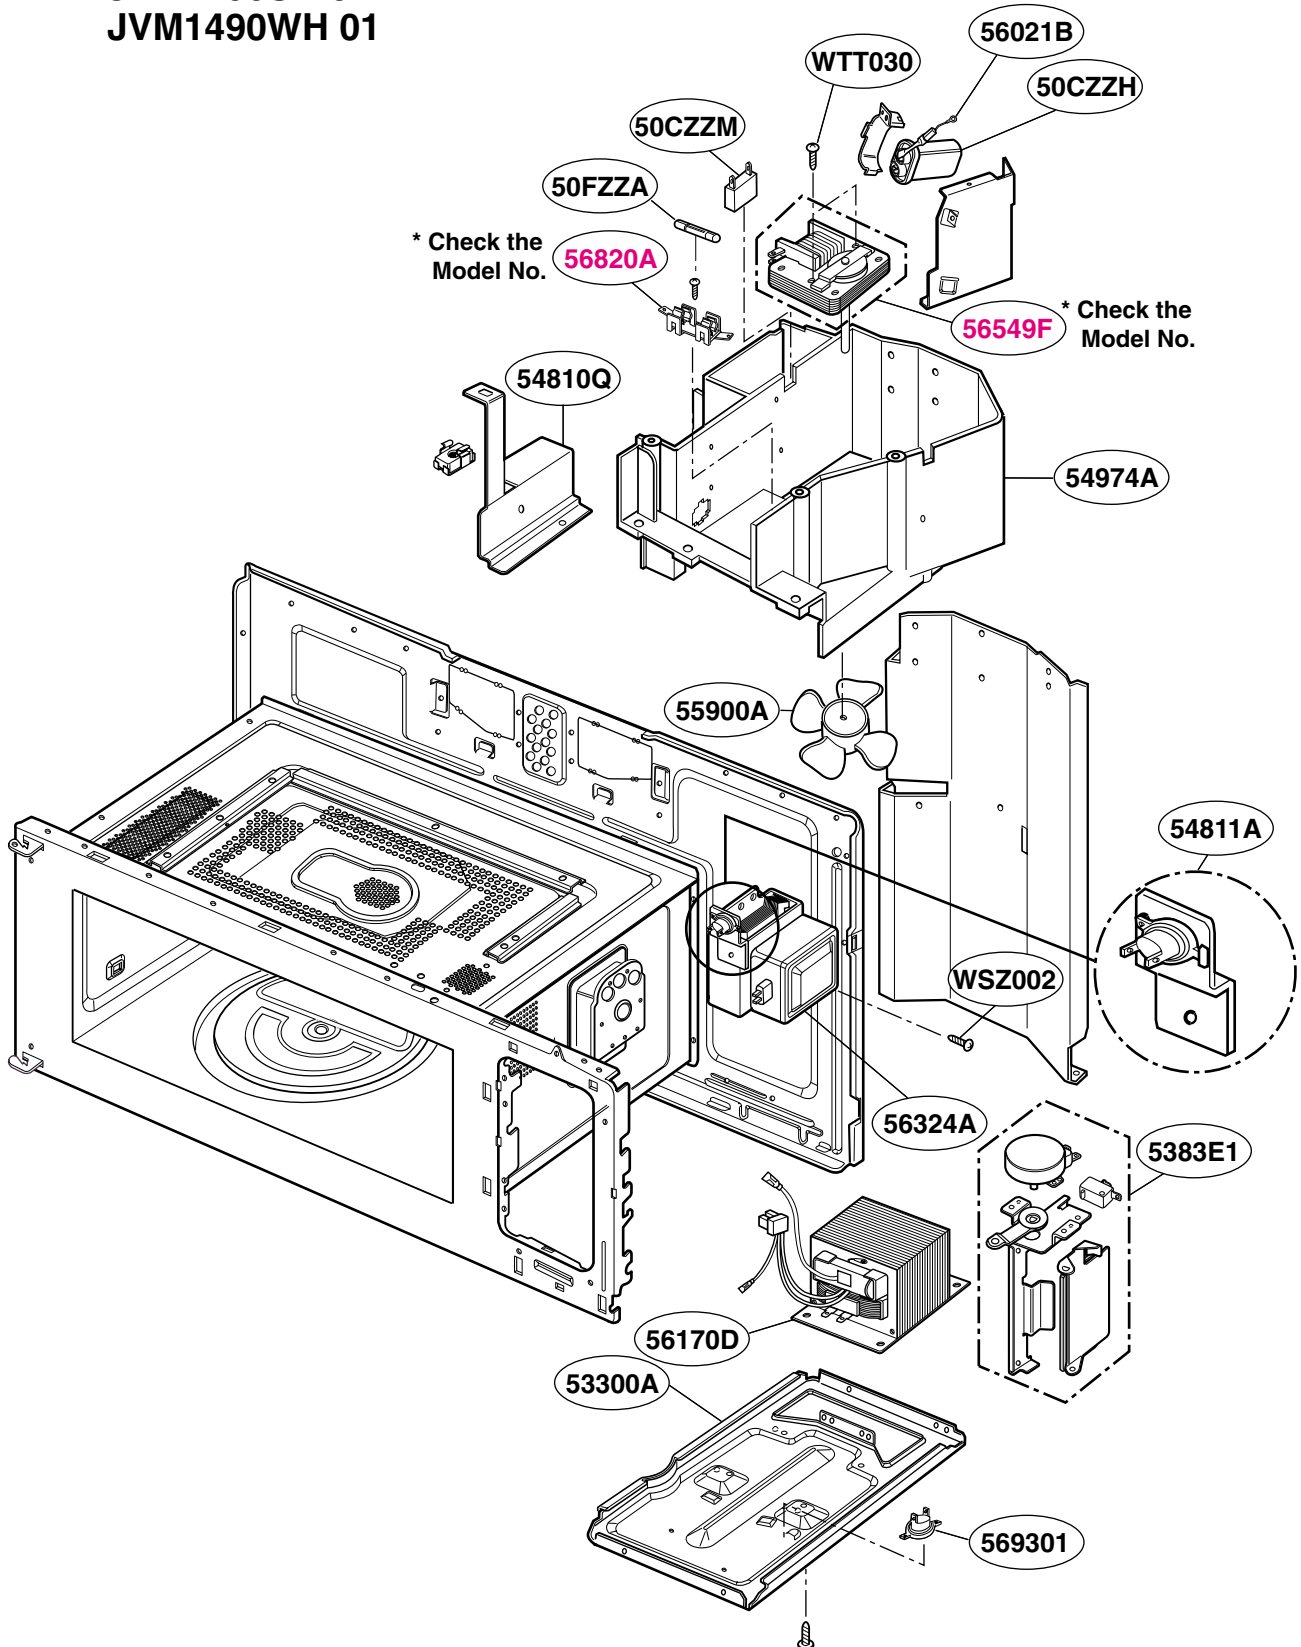

DOOR PARTS

Model: JVM1490

P/NO:3828W5S6126

CONTROLLER PARTS

For Model:
JVM1490WH
JVM1490BH
JVM1490CH

For Model:
JVM1490SH

OVEN CAVITY PARTS (I)

Model: JVM1490BH 01
JVM1490CH 01
JVM1490SH 01
JVM1490WH 01

Check the rating label of **Model** and order SVC parts according to the **Model No.**

OVEN CAVITY PARTS (II)

Model: JVM1490BH 02
JVM1490CH 02
JVM1490SH 02
JVM1490WH 02

Check the rating label of **Model** and order SVC parts according to the **Model No.**

LATCH BOARD PARTS

Model: JVM1490

INTERIOR PARTS (I - I)

Model: JVM1490BH 01
JVM1490CH 01
JVM1490SH 01
JVM1490WH 01

Check the rating label of **Model** and order SVC parts according to the **Model No.**

INTERIOR PARTS (I - II)

Model: JVM1490BH 02
JVM1490CH 02
JVM1490SH 02
JVM1490WH 02

Check the rating label of **Model** and order SVC parts according to the **Model No.**

INTERIOR PARTS (II)

Model: JVM1490

Check the rating label of **Model** and order SVC parts according to the **Model No.**