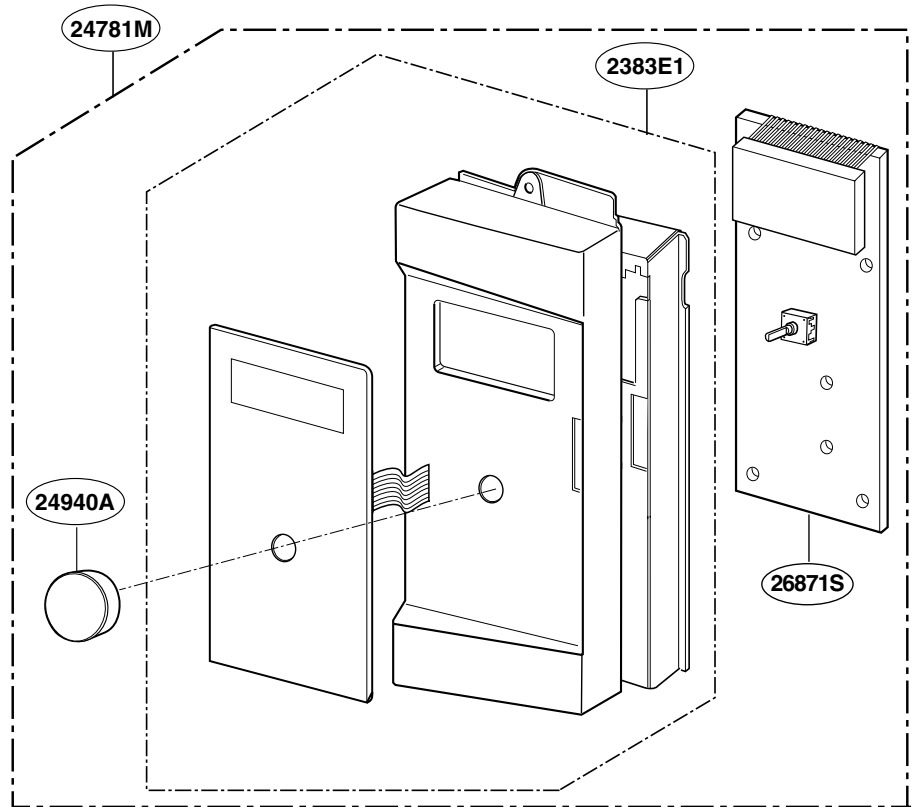

CONTROLLER PARTS

For Model:
JVM1490WH
JVM1490BH
JVM1490CH