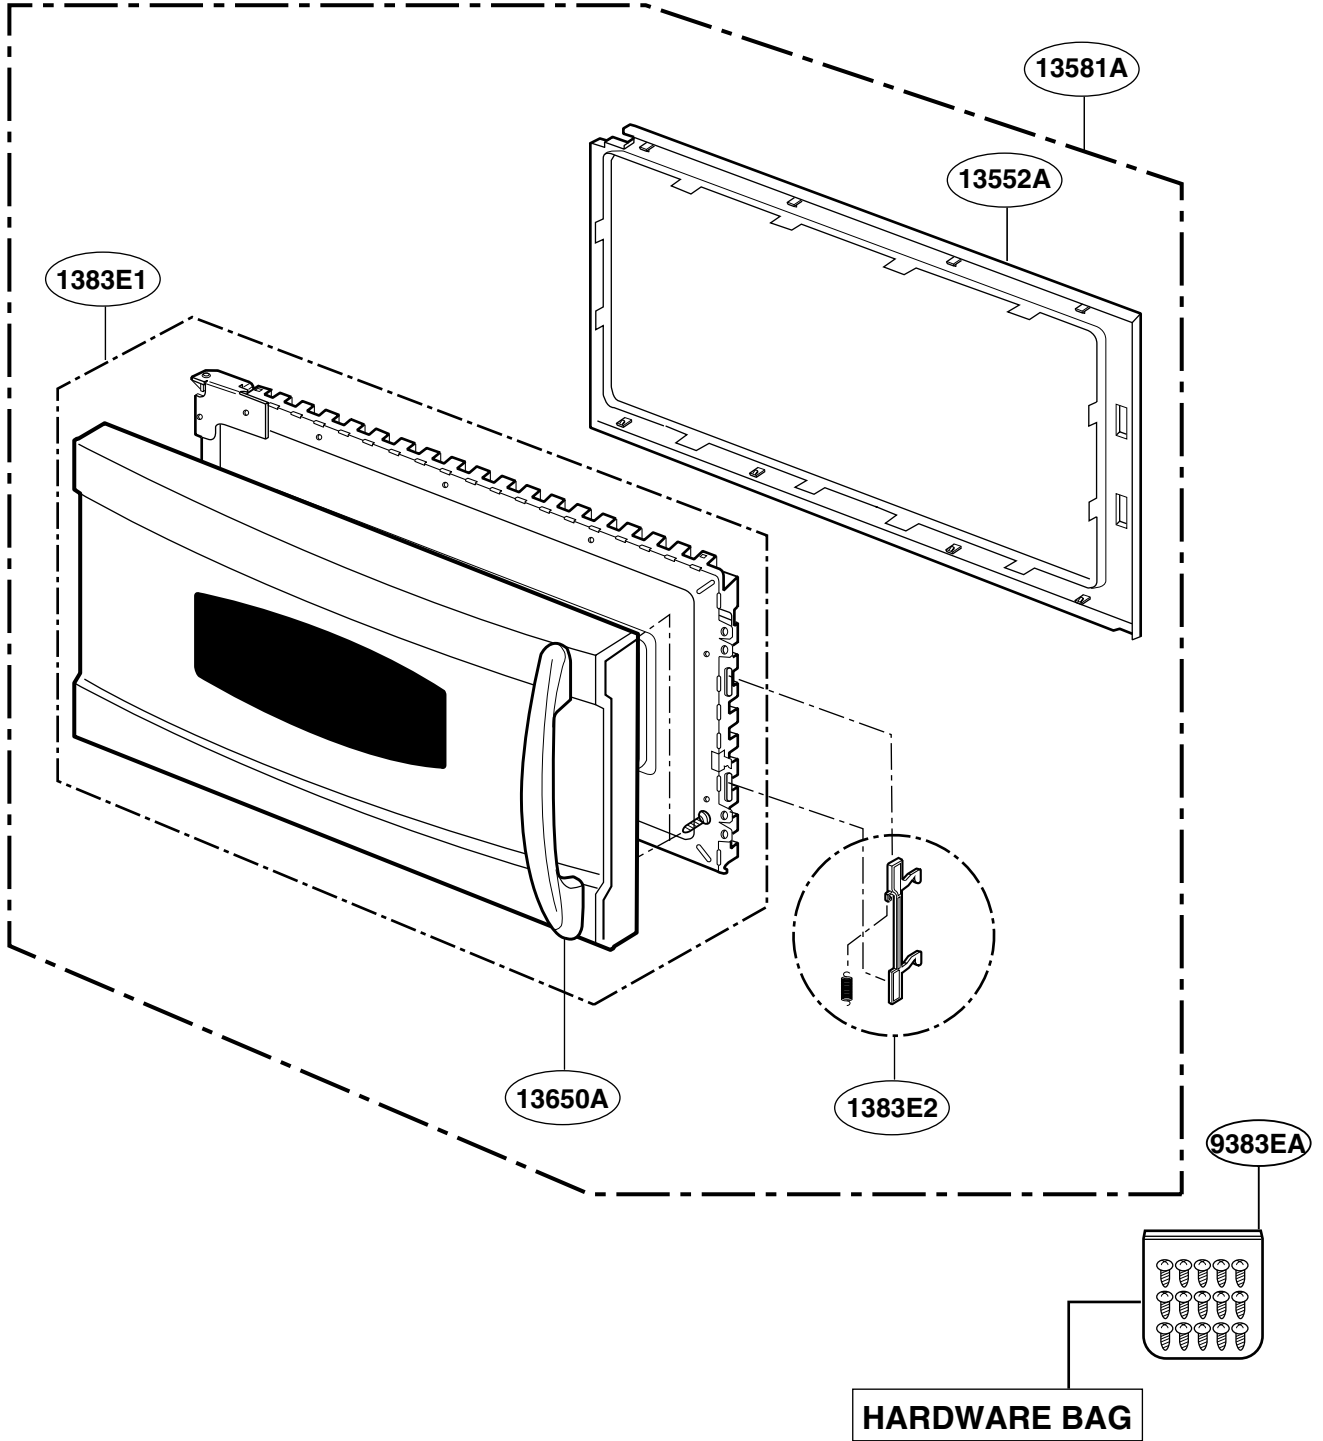

DOOR PARTS

Model: JVM1490

P/NO:3828W5S6126

CONTROLLER PARTS

For Model:
JVM1490WH
JVM1490BH
JVM1490CH

For Model:
JVM1490SH

OVEN CAVITY PARTS (I)

Model: JVM1490BH 01
JVM1490CH 01
JVM1490SH 01
JVM1490WH 01

Check the rating label of **Model** and order SVC parts according to the **Model No.**

OVEN CAVITY PARTS (II)

Model: JVM1490BH 02
JVM1490CH 02
JVM1490SH 02
JVM1490WH 02

Check the rating label of **Model** and order SVC parts according to the **Model No.**

LATCH BOARD PARTS

Model: JVM1490

INTERIOR PARTS (I - I)

Model: JVM1490BH 01
JVM1490CH 01
JVM1490SH 01
JVM1490WH 01

Check the rating label of **Model** and order SVC parts according to the **Model No.**

INTERIOR PARTS (I - II)