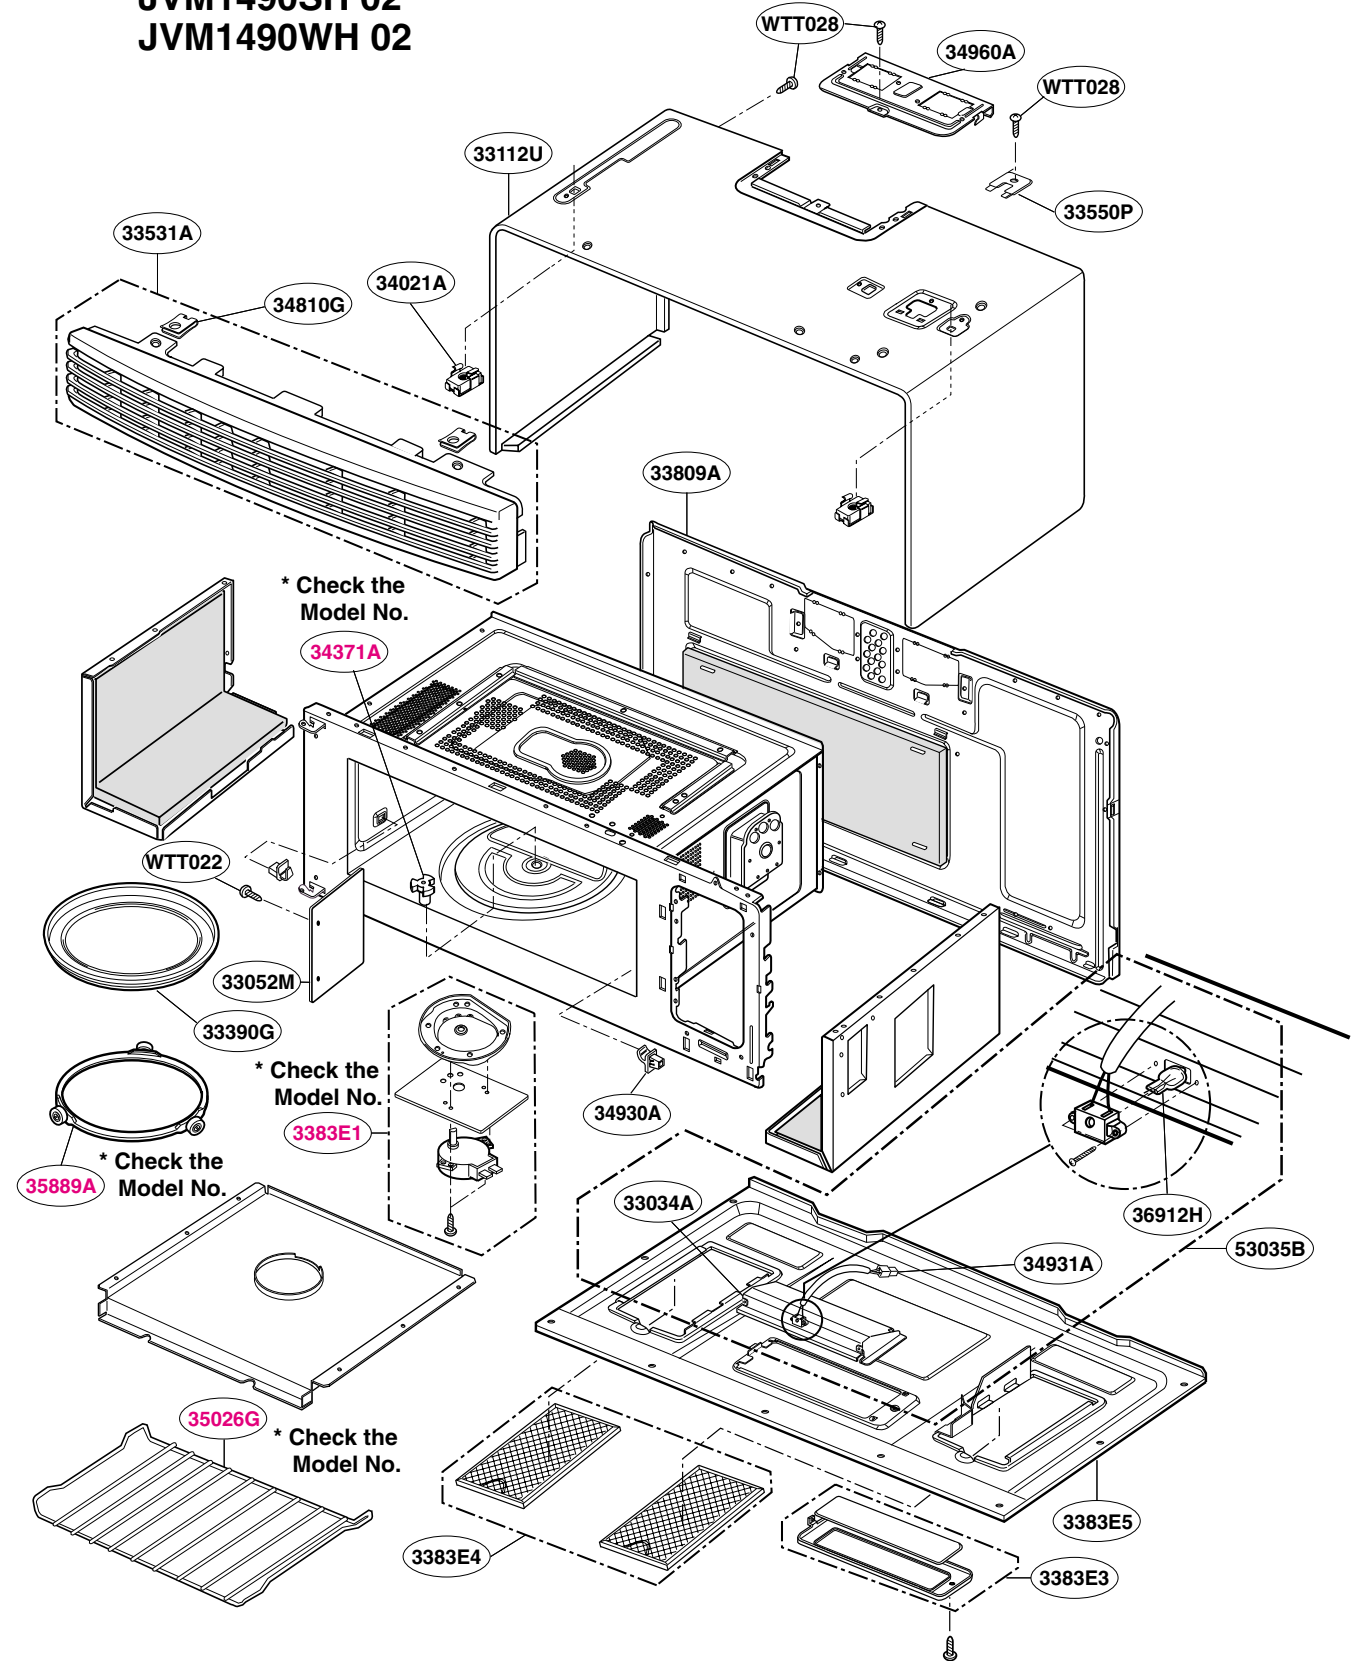

# OVEN CAVITY PARTS (I)

Model: JVM1490BH 01  
JVM1490CH 01  
JVM1490SH 01  
JVM1490WH 01

Check the rating label of **Model** and order SVC parts according to the **Model No.**

# OVEN CAVITY PARTS (II)

Model: JVM1490BH 02  
JVM1490CH 02  
JVM1490SH 02  
JVM1490WH 02

Check the rating label of **Model** and order SVC parts according to the **Model No.**