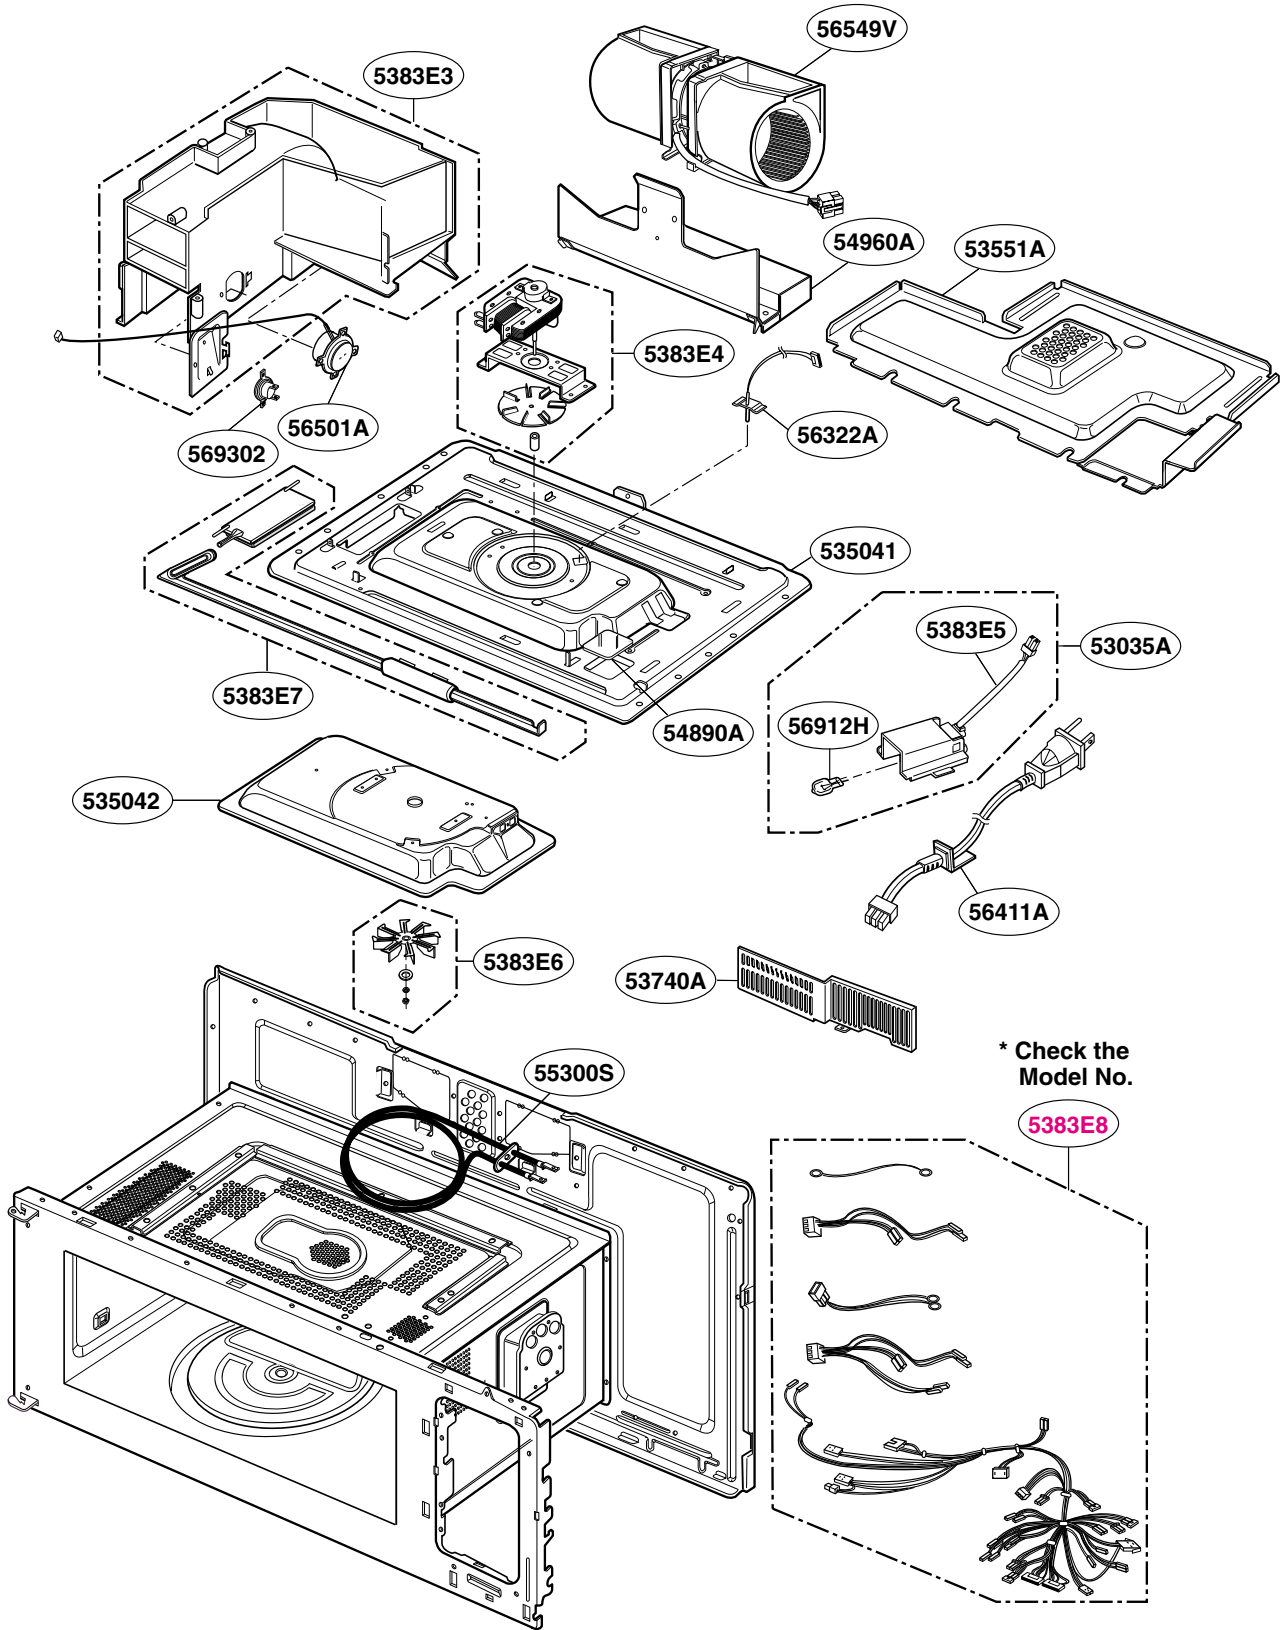

# INTERIOR PARTS (I - I)

Model: JVM1490BH 01  
JVM1490CH 01  
JVM1490SH 01  
JVM1490WH 01

Check the rating label of **Model** and order SVC parts according to the **Model No.**

# INTERIOR PARTS (I - II)

**Model: JVM1490BH 02**  
**JVM1490CH 02**  
**JVM1490SH 02**  
**JVM1490WH 02**

Check the rating label of **Model** and order SVC parts according to the **Model No.**

# INTERIOR PARTS (II)

Model: JVM1490

Check the rating label of **Model** and order SVC parts according to the **Model No.**