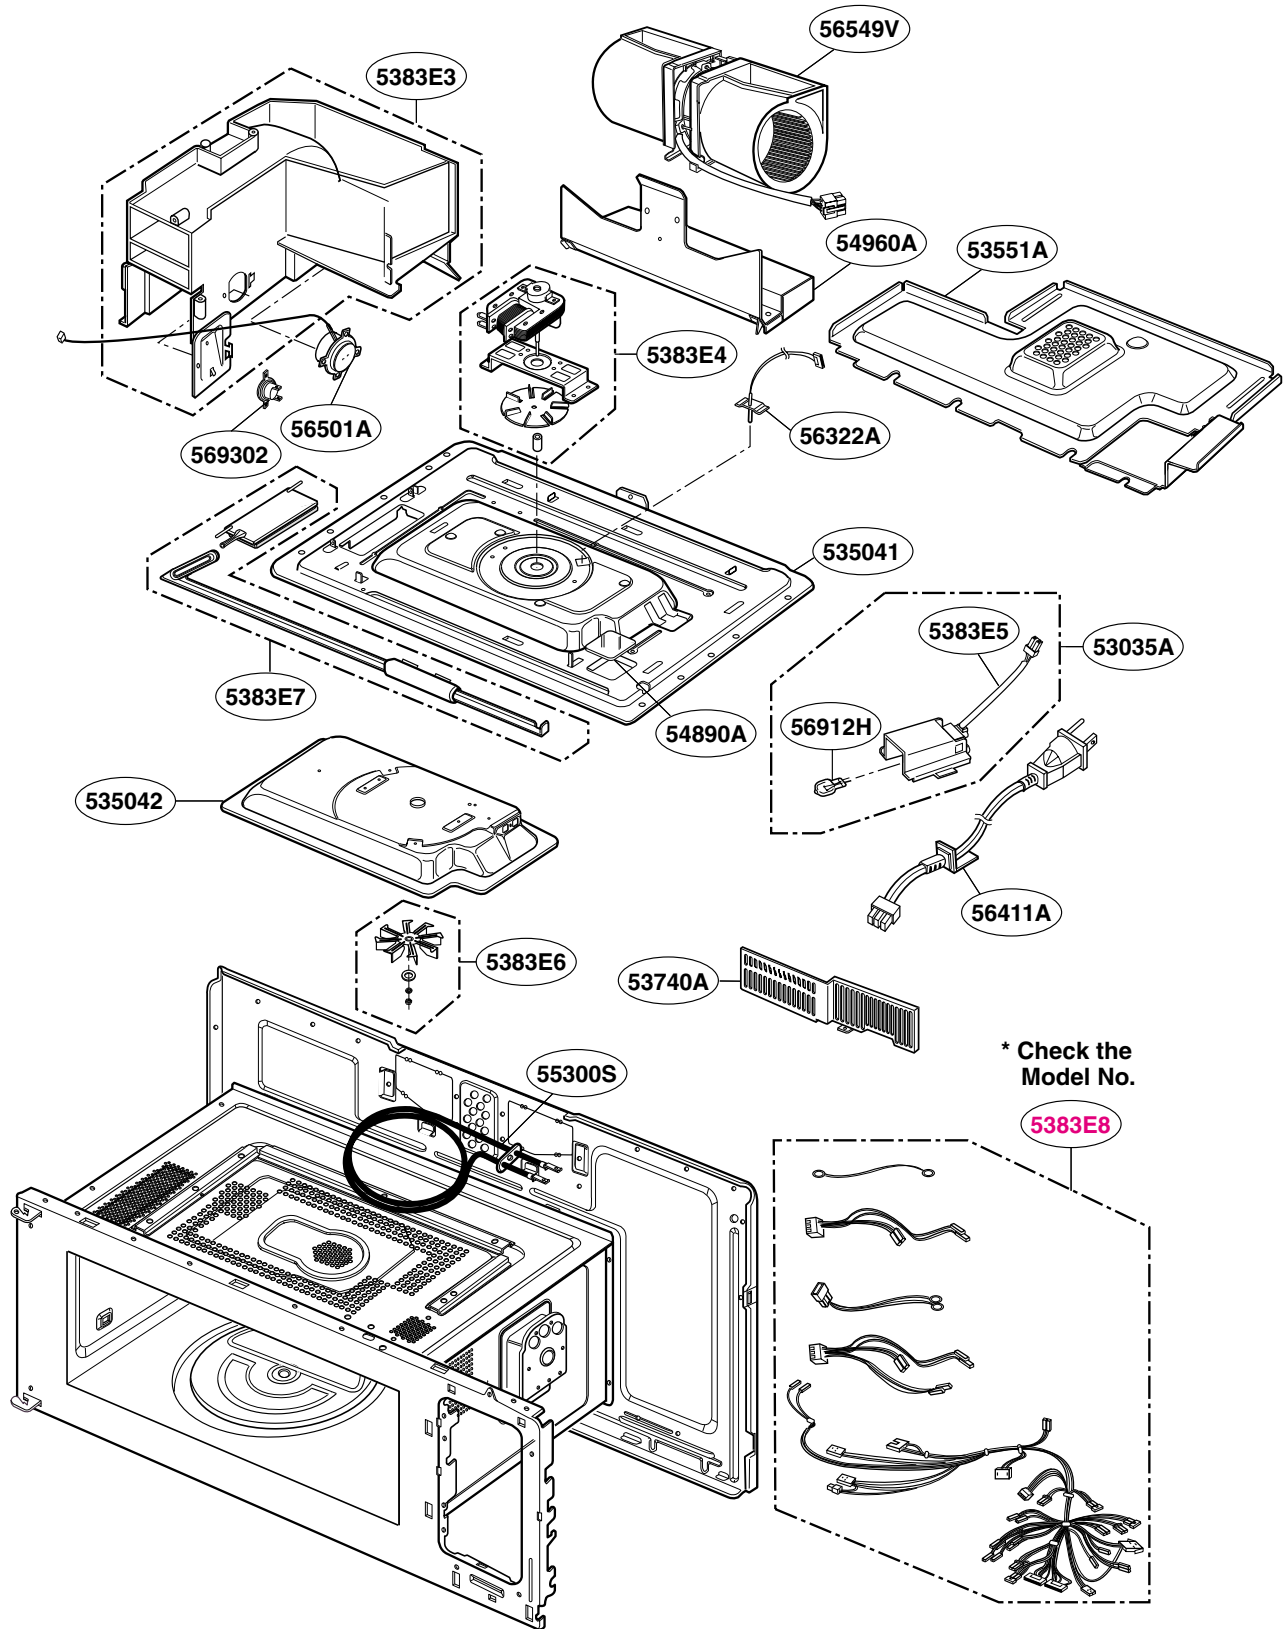

LATCH BOARD PARTS

Model: JVM1490

INTERIOR PARTS (I - I)

Model: JVM1490BH 01
JVM1490CH 01
JVM1490SH 01
JVM1490WH 01

Check the rating label of **Model** and order SVC parts according to the **Model No.**

INTERIOR PARTS (I - II)

Model: JVM1490BH 02
JVM1490CH 02
JVM1490SH 02
JVM1490WH 02

Check the rating label of **Model** and order SVC parts according to the **Model No.**

INTERIOR PARTS (II)

Model: JVM1490

Check the rating label of **Model** and order SVC parts according to the **Model No.**