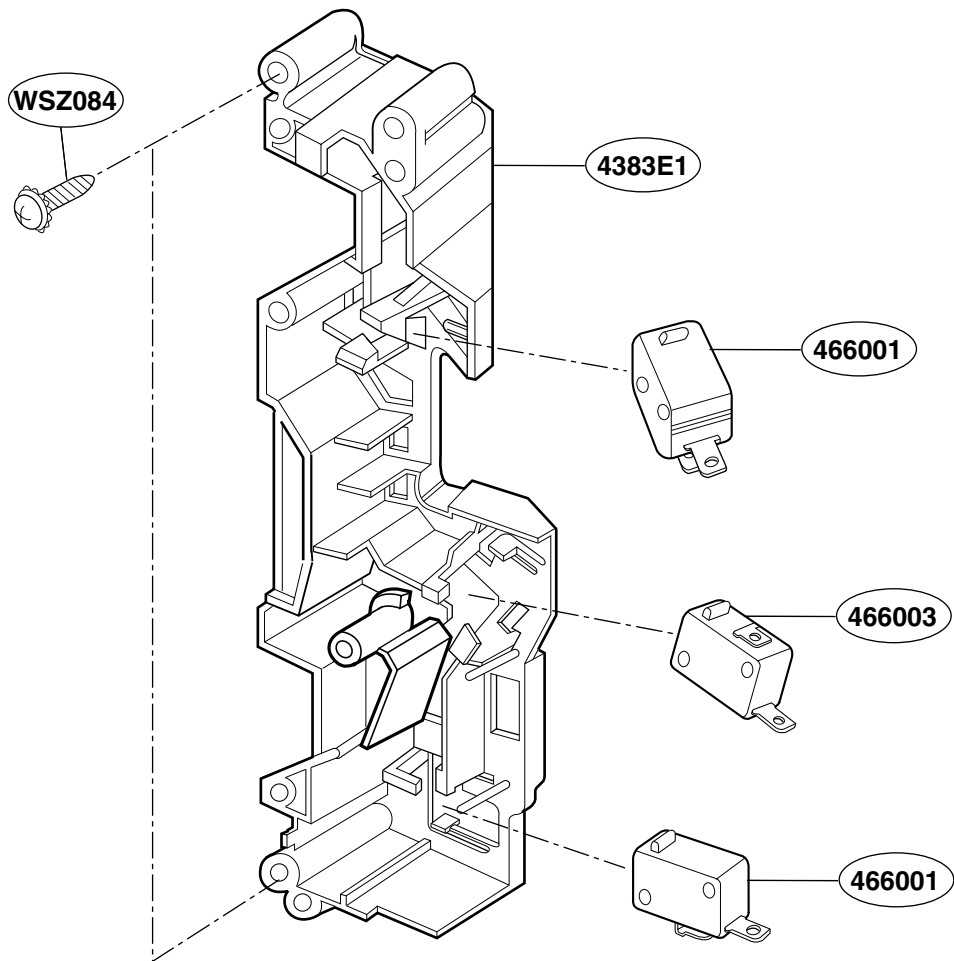

# OVEN CAVITY PARTS (I)

Model: JVM1490BH 01  
JVM1490CH 01  
JVM1490SH 01  
JVM1490WH 01

Check the rating label of **Model** and order SVC parts according to the **Model No.**

# OVEN CAVITY PARTS (II)

Model: JVM1490BH 02  
JVM1490CH 02  
JVM1490SH 02  
JVM1490WH 02

Check the rating label of **Model** and order SVC parts according to the **Model No.**

# INTERIOR PARTS (I - I)

Model: JVM1490BH 01  
JVM1490CH 01  
JVM1490SH 01  
JVM1490WH 01

Check the rating label of **Model** and order SVC parts according to the **Model No.**