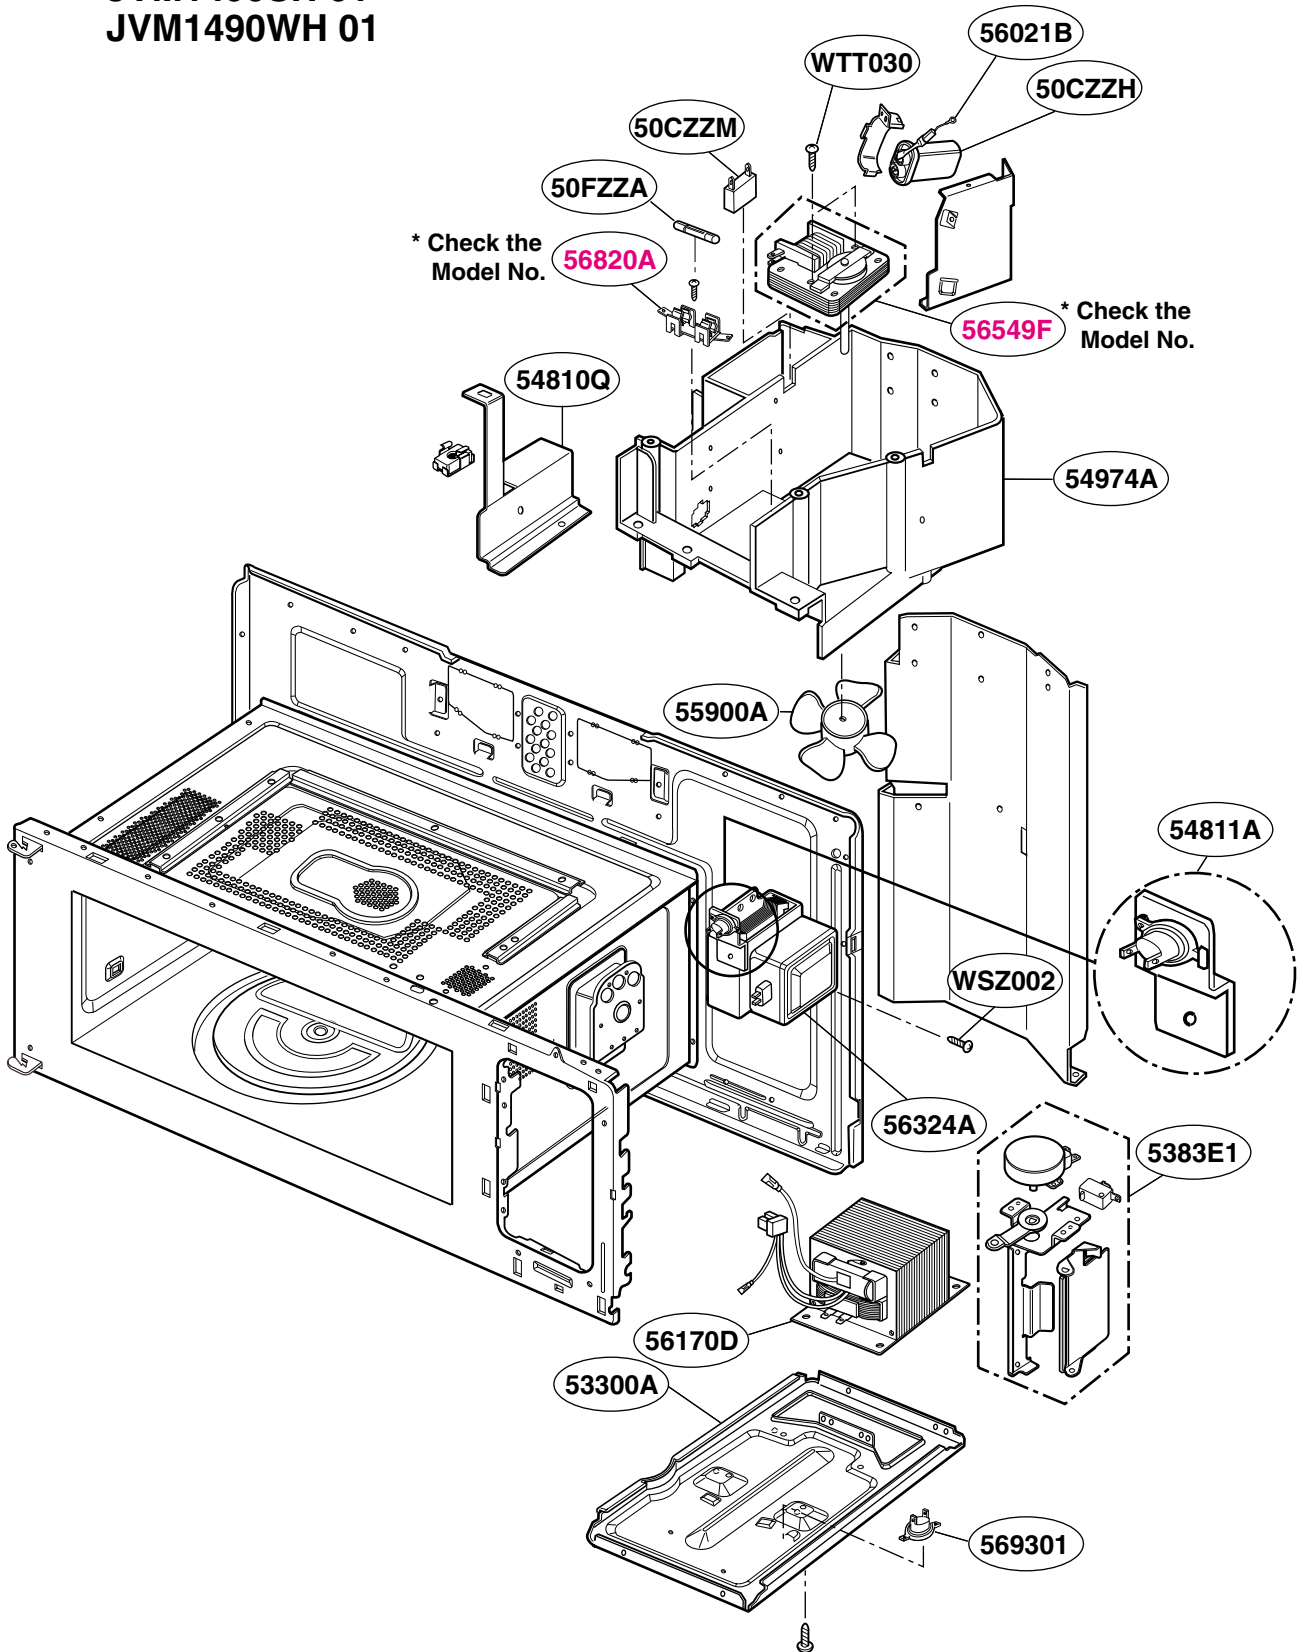

# OVEN CAVITY PARTS (II)

Model: JVM1490BH 02  
JVM1490CH 02  
JVM1490SH 02  
JVM1490WH 02

Check the rating label of **Model** and order SVC parts according to the **Model No.**

# LATCH BOARD PARTS

Model: JVM1490

# INTERIOR PARTS (I - I)

Model: JVM1490BH 01  
JVM1490CH 01  
JVM1490SH 01  
JVM1490WH 01

Check the rating label of **Model** and order SVC parts according to the **Model No.**