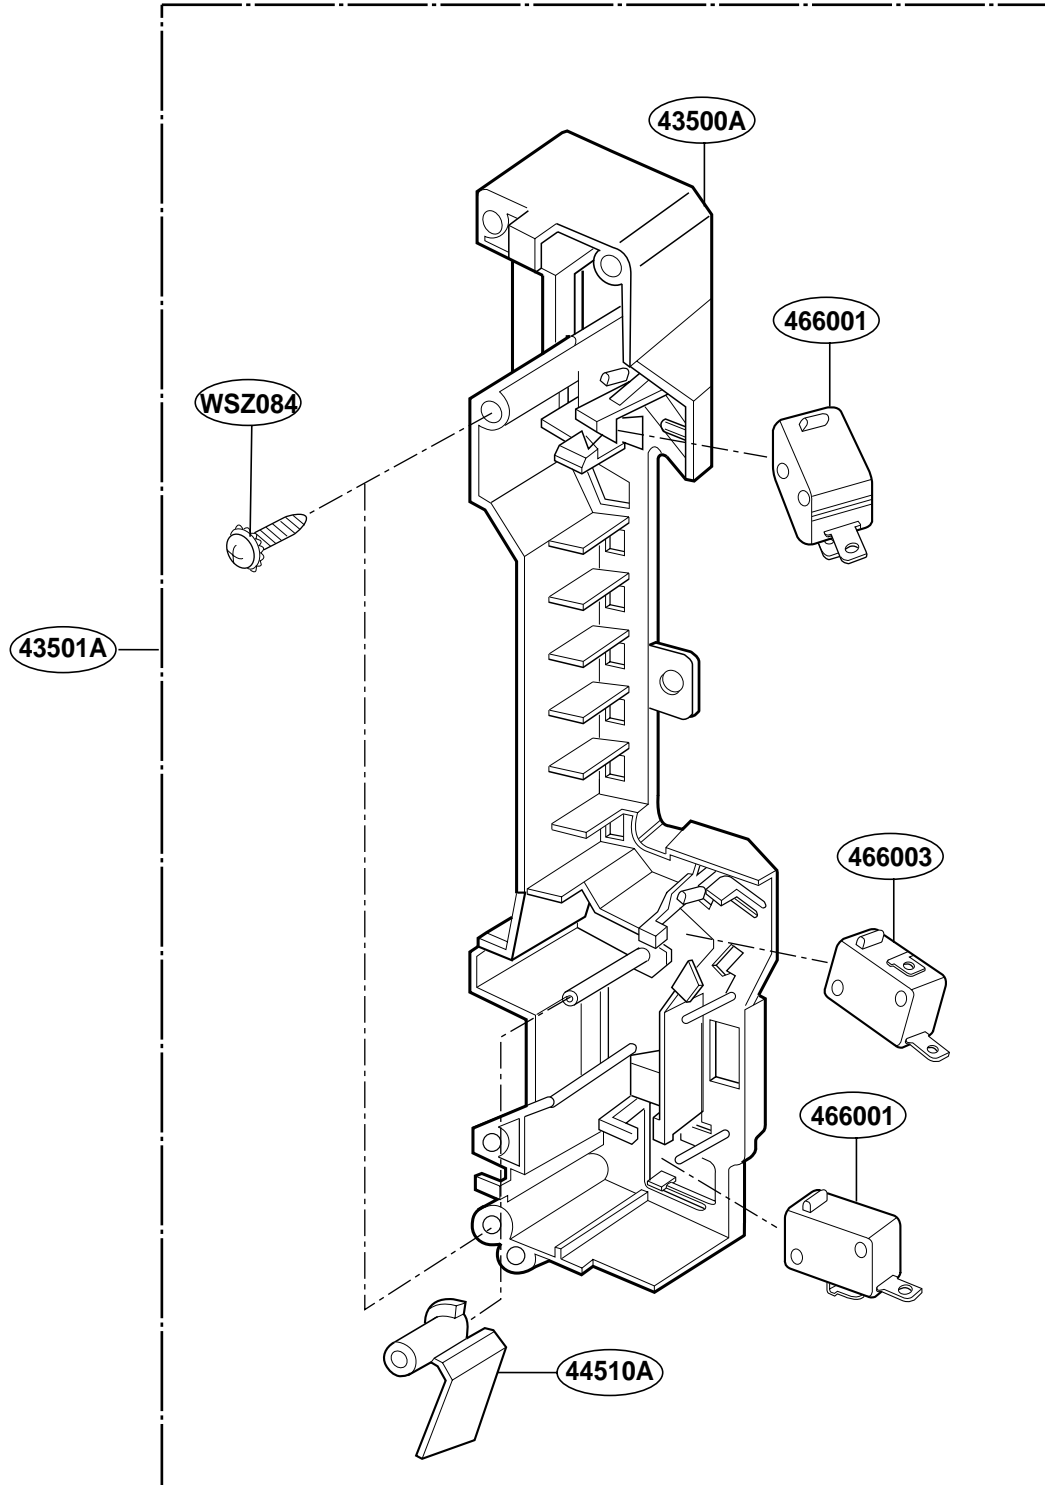

EXPLODED VIEW

MODEL : JVM1533

DOOR PARTS

CONTROLLER PARTS

OVEN CAVITY PARTS

LATCH BOARD PARTS

INTERIOR PARTS(I)

INTERIOR PARTS (II)

INSTALLATION PARTS