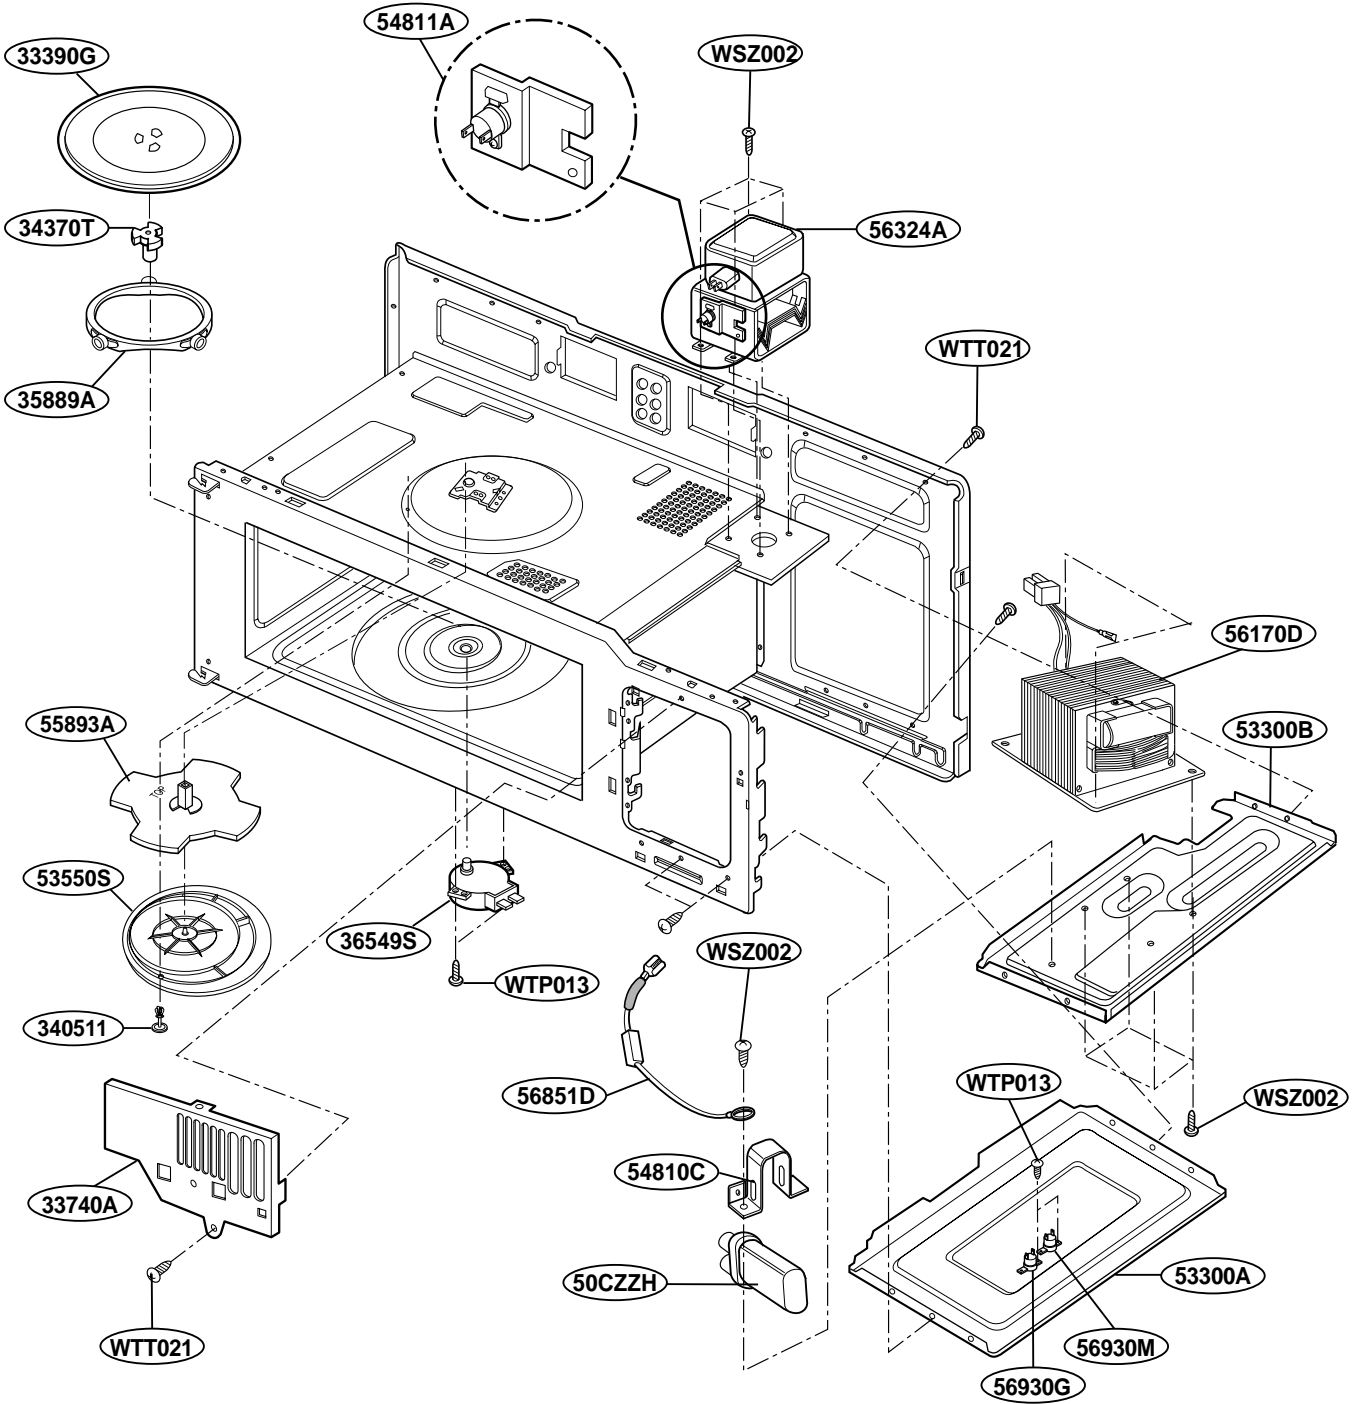

EXPLODED VIEW

MODEL : JVM1533

DOOR PARTS

CONTROLLER PARTS

OVEN CAVITY PARTS

LATCH BOARD PARTS

INTERIOR PARTS(I)

INTERIOR PARTS (II)

INSTALLATION PARTS