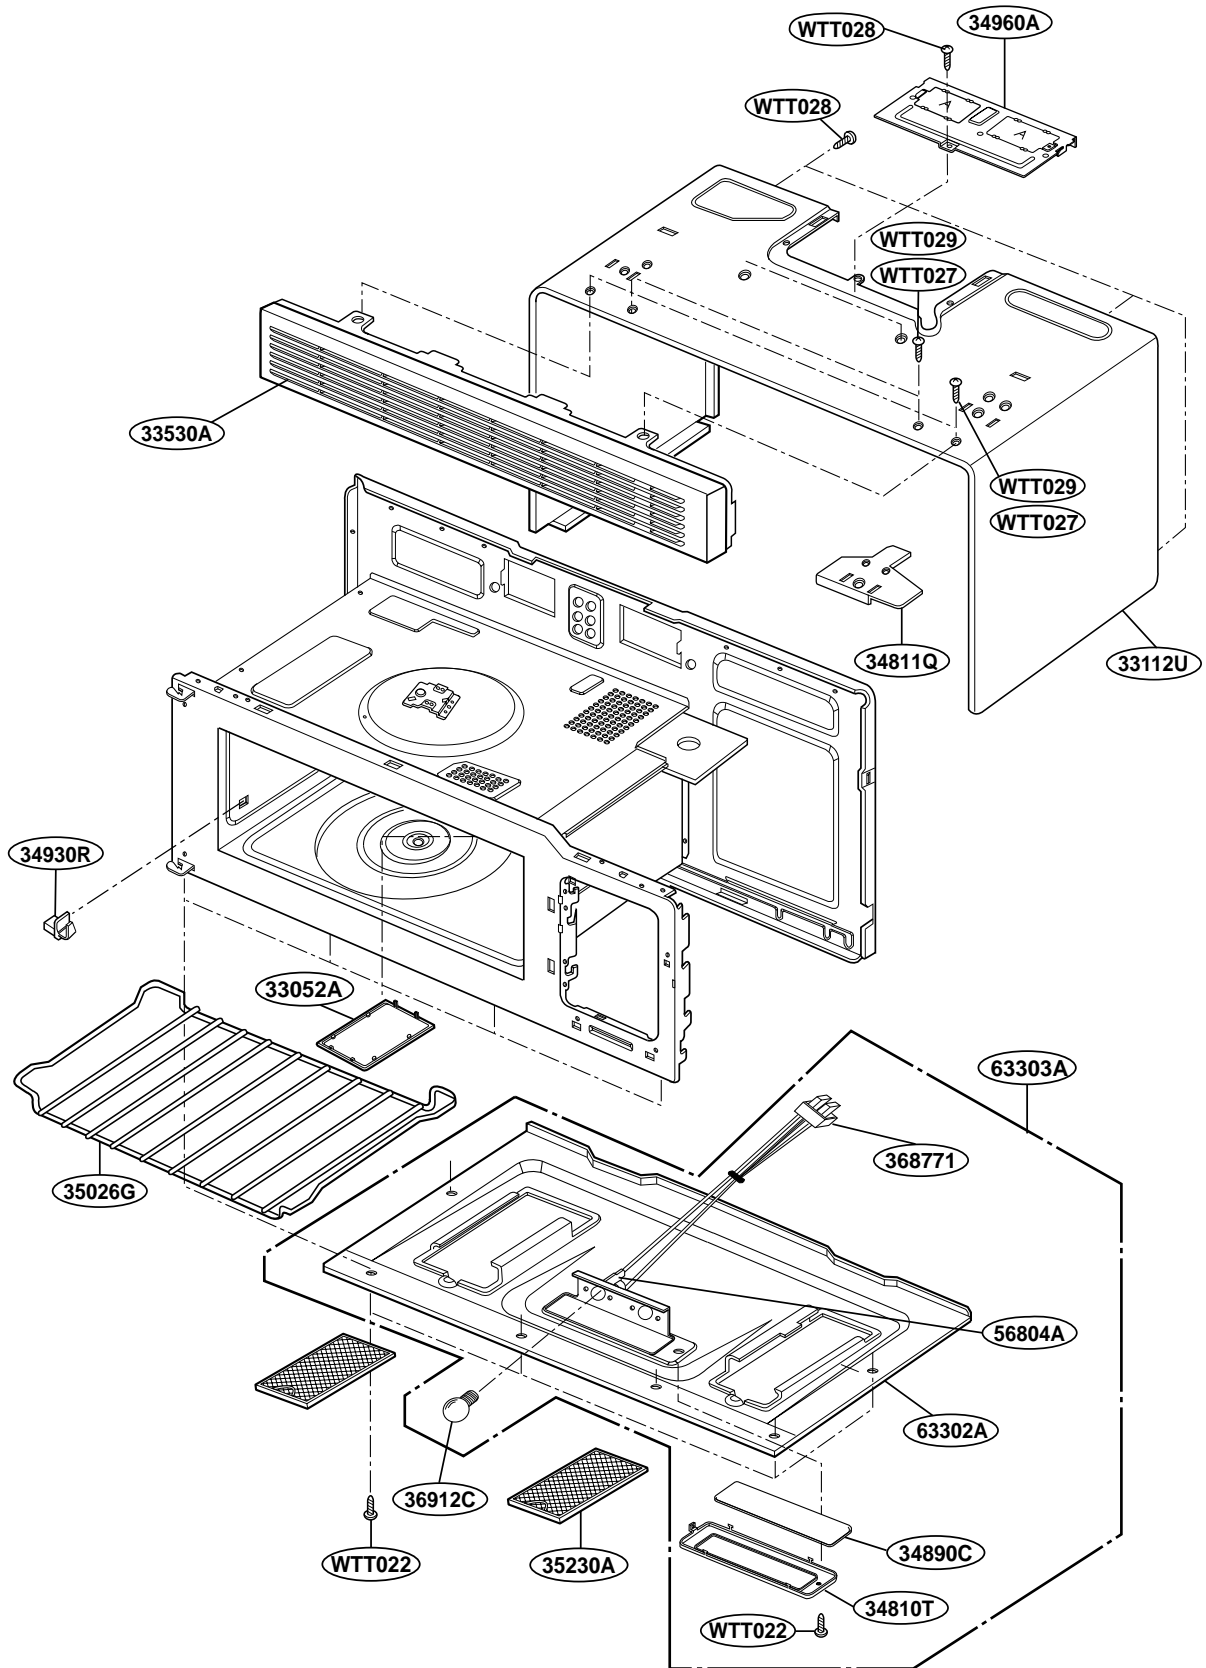

EXPLODED VIEW

MODEL : JVM1533

DOOR PARTS

CONTROLLER PARTS

OVEN CAVITY PARTS

LATCH BOARD PARTS

INTERIOR PARTS(I)

INTERIOR PARTS (II)

INSTALLATION PARTS