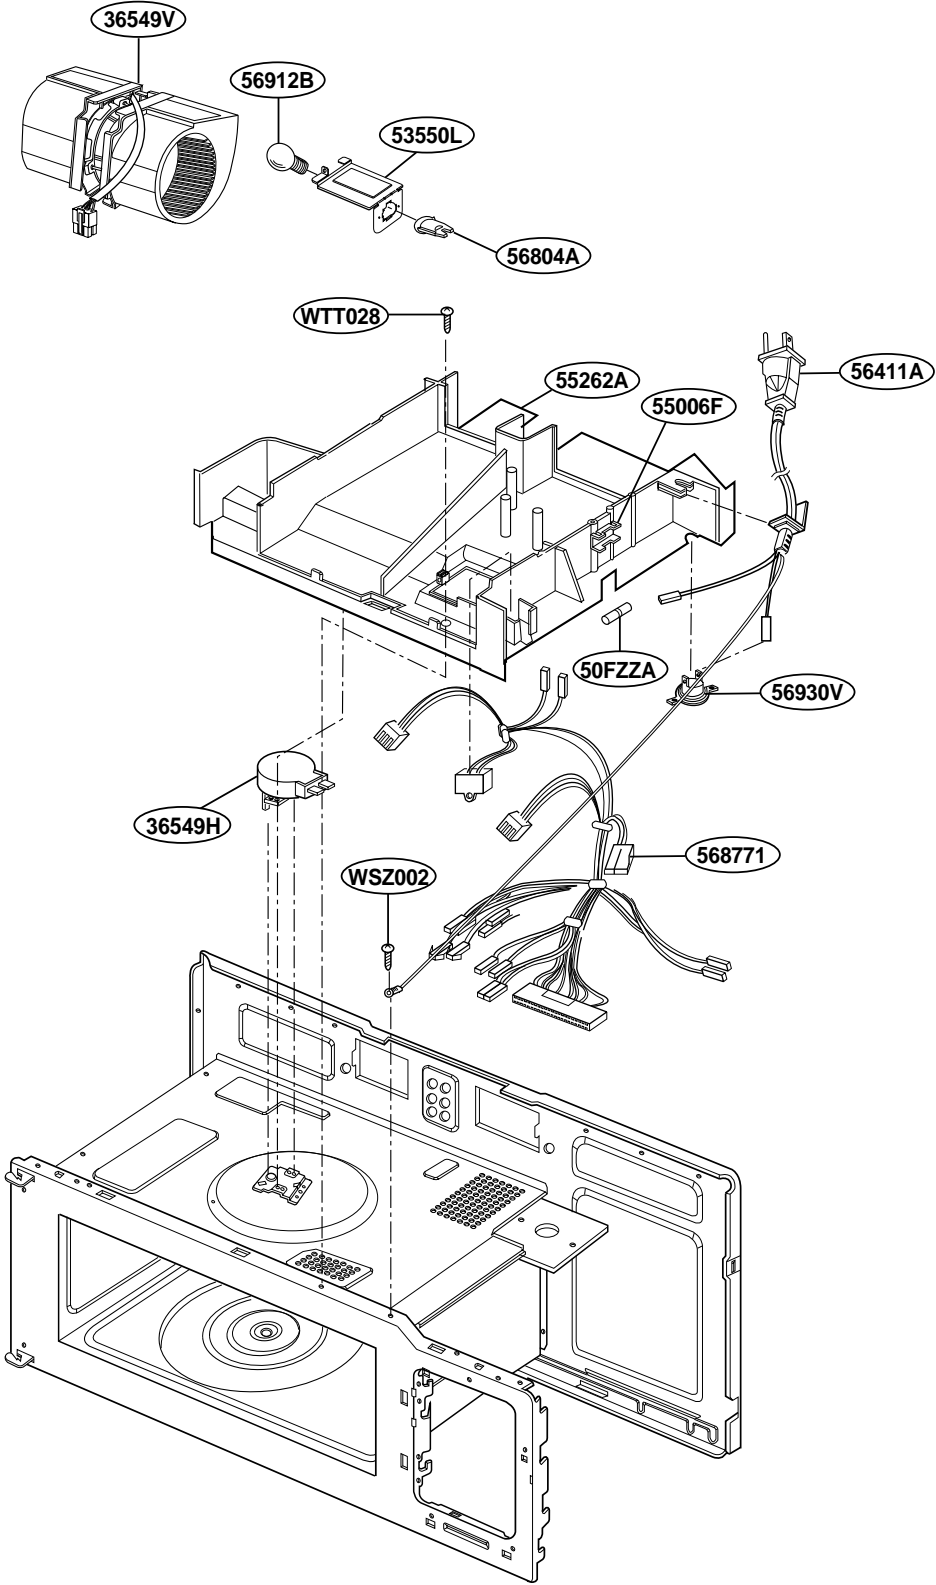

EXPLODED VIEW

MODEL : JVM1533

DOOR PARTS

CONTROLLER PARTS

OVEN CAVITY PARTS

LATCH BOARD PARTS

INTERIOR PARTS(I)

INTERIOR PARTS (II)

INSTALLATION PARTS