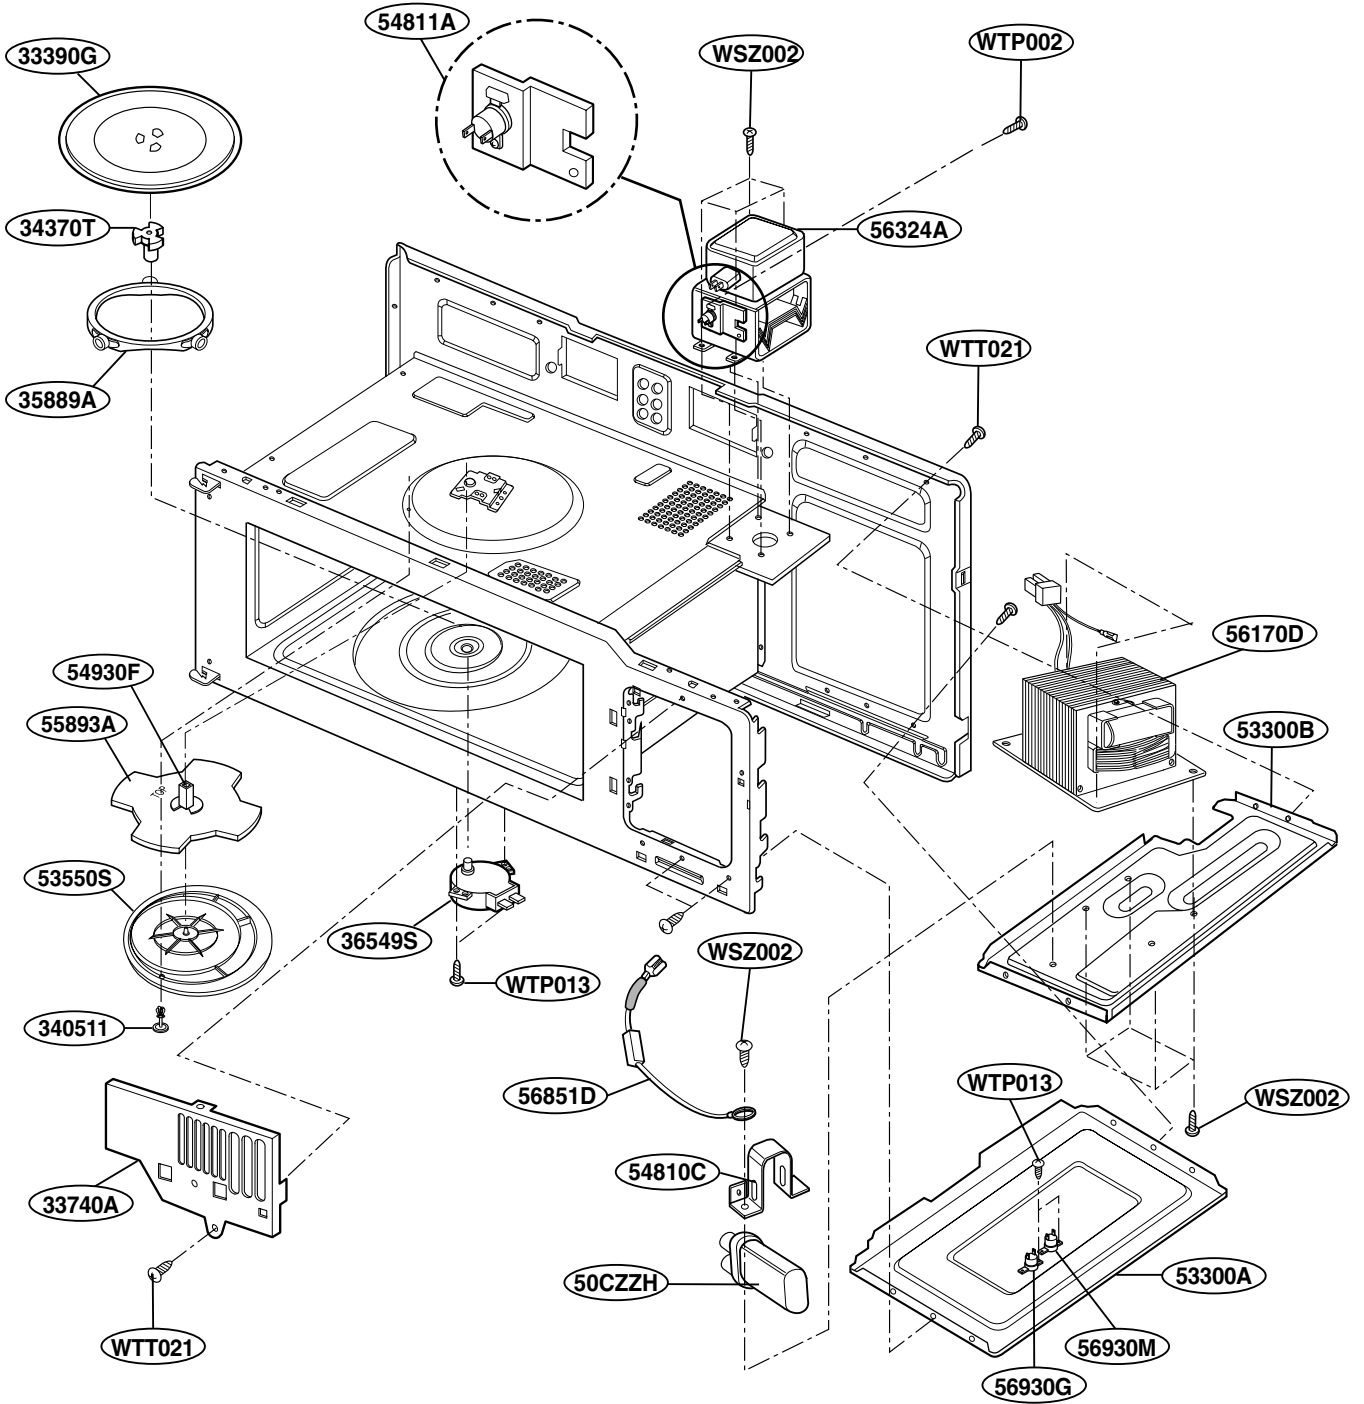

EXPLODED VIEW

MODEL : JVM1533BD/WD

DOOR PARTS

P/No: 3828W5S2653

CONTROLLER PARTS

OVEN CAVITY PARTS

LATCH BOARD PARTS

INTERIOR PARTS(I)

INTERIOR PARTS (II)

INSTALLATION PARTS