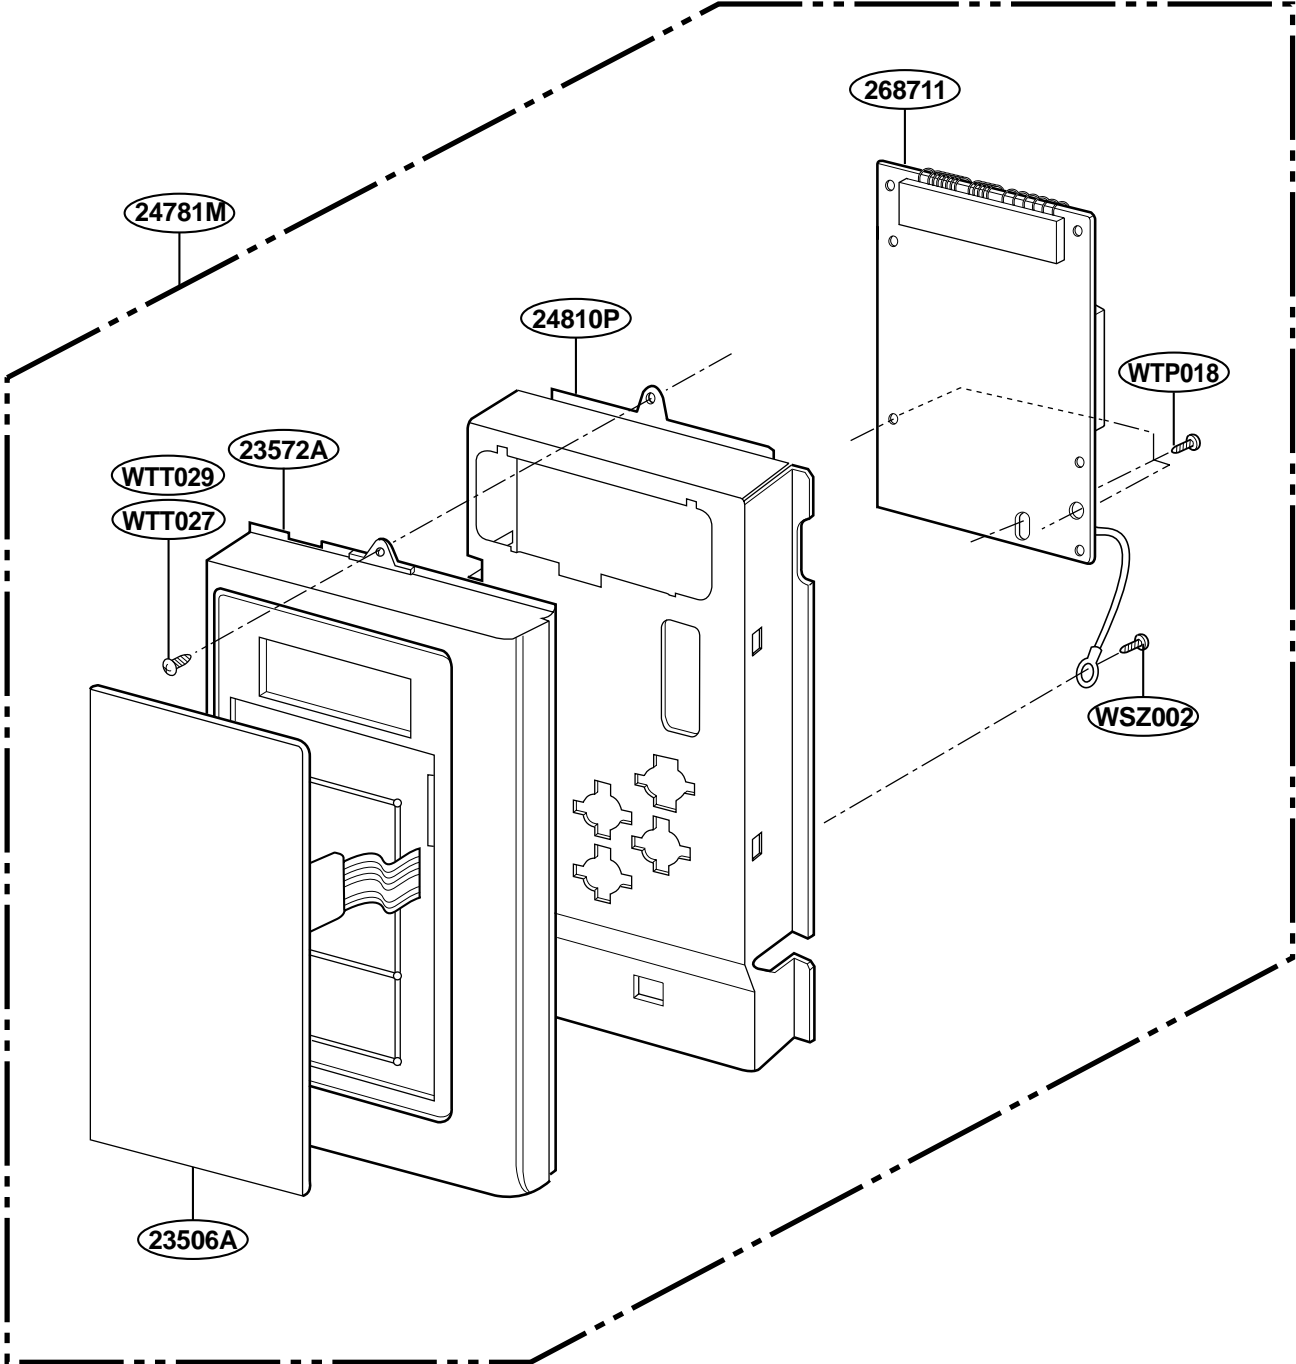

EXPLODED VIEW

MODEL : JVM1533BD/WD

DOOR PARTS

P/No: 3828W5S2653

CONTROLLER PARTS

OVEN CAVITY PARTS

LATCH BOARD PARTS

INTERIOR PARTS(I)

INTERIOR PARTS (II)

INSTALLATION PARTS