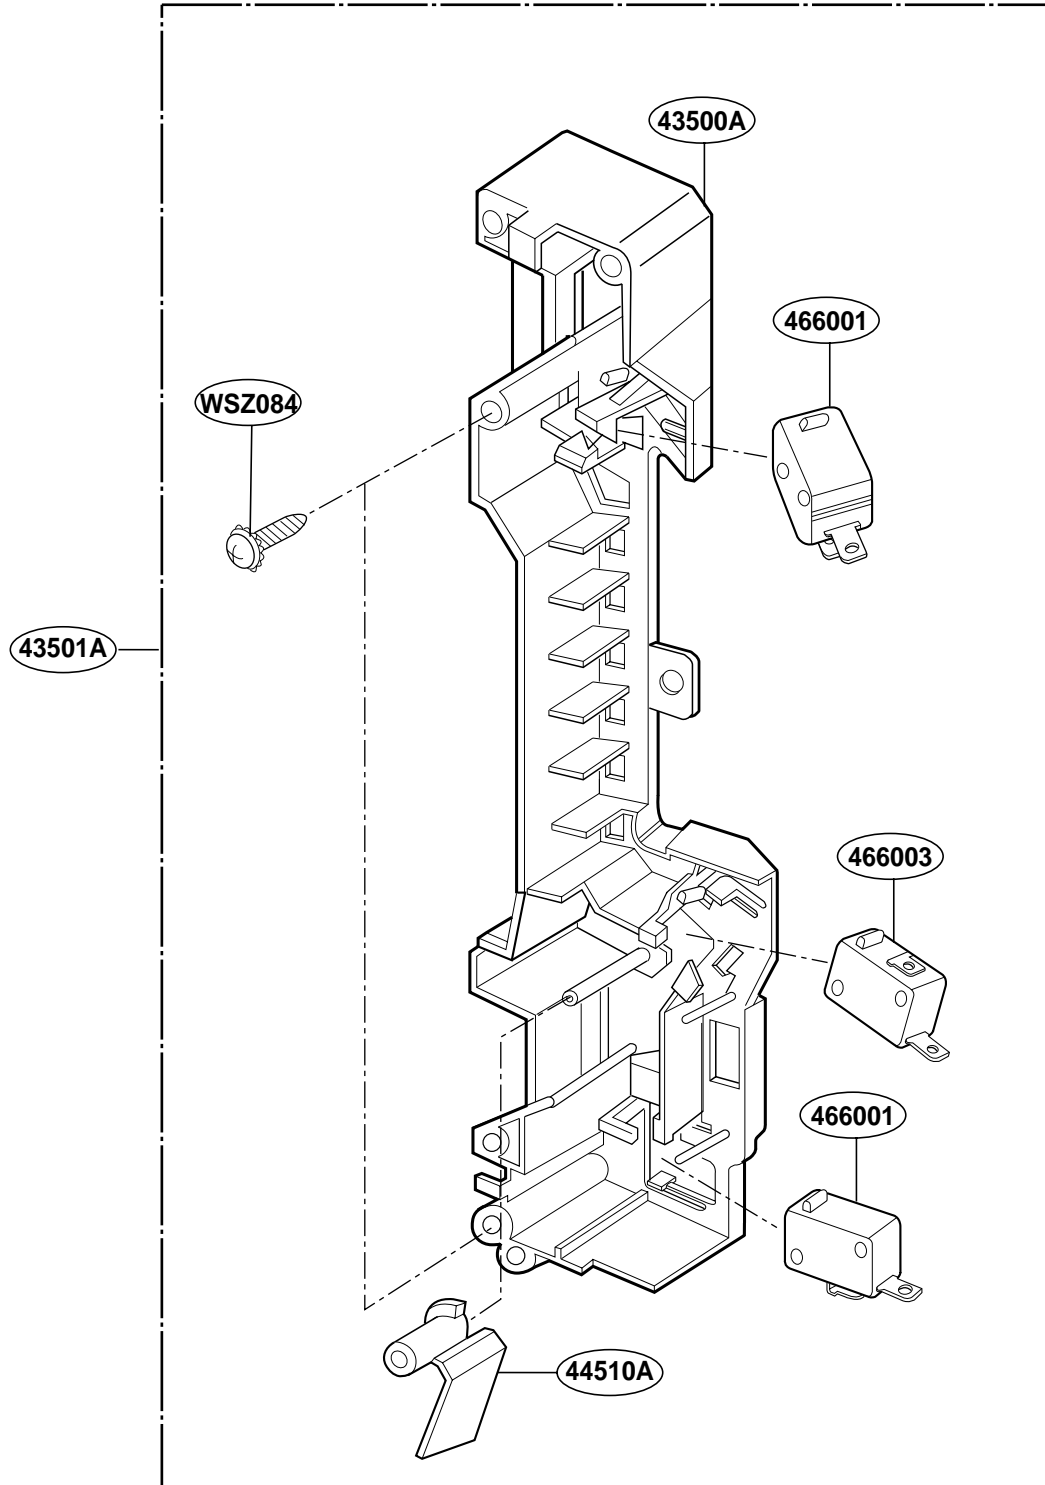

EXPLODED VIEW

MODEL : JVM1533BD/WD

DOOR PARTS

P/No: 3828W5S2653

CONTROLLER PARTS

OVEN CAVITY PARTS

LATCH BOARD PARTS

INTERIOR PARTS(I)

INTERIOR PARTS (II)

INSTALLATION PARTS