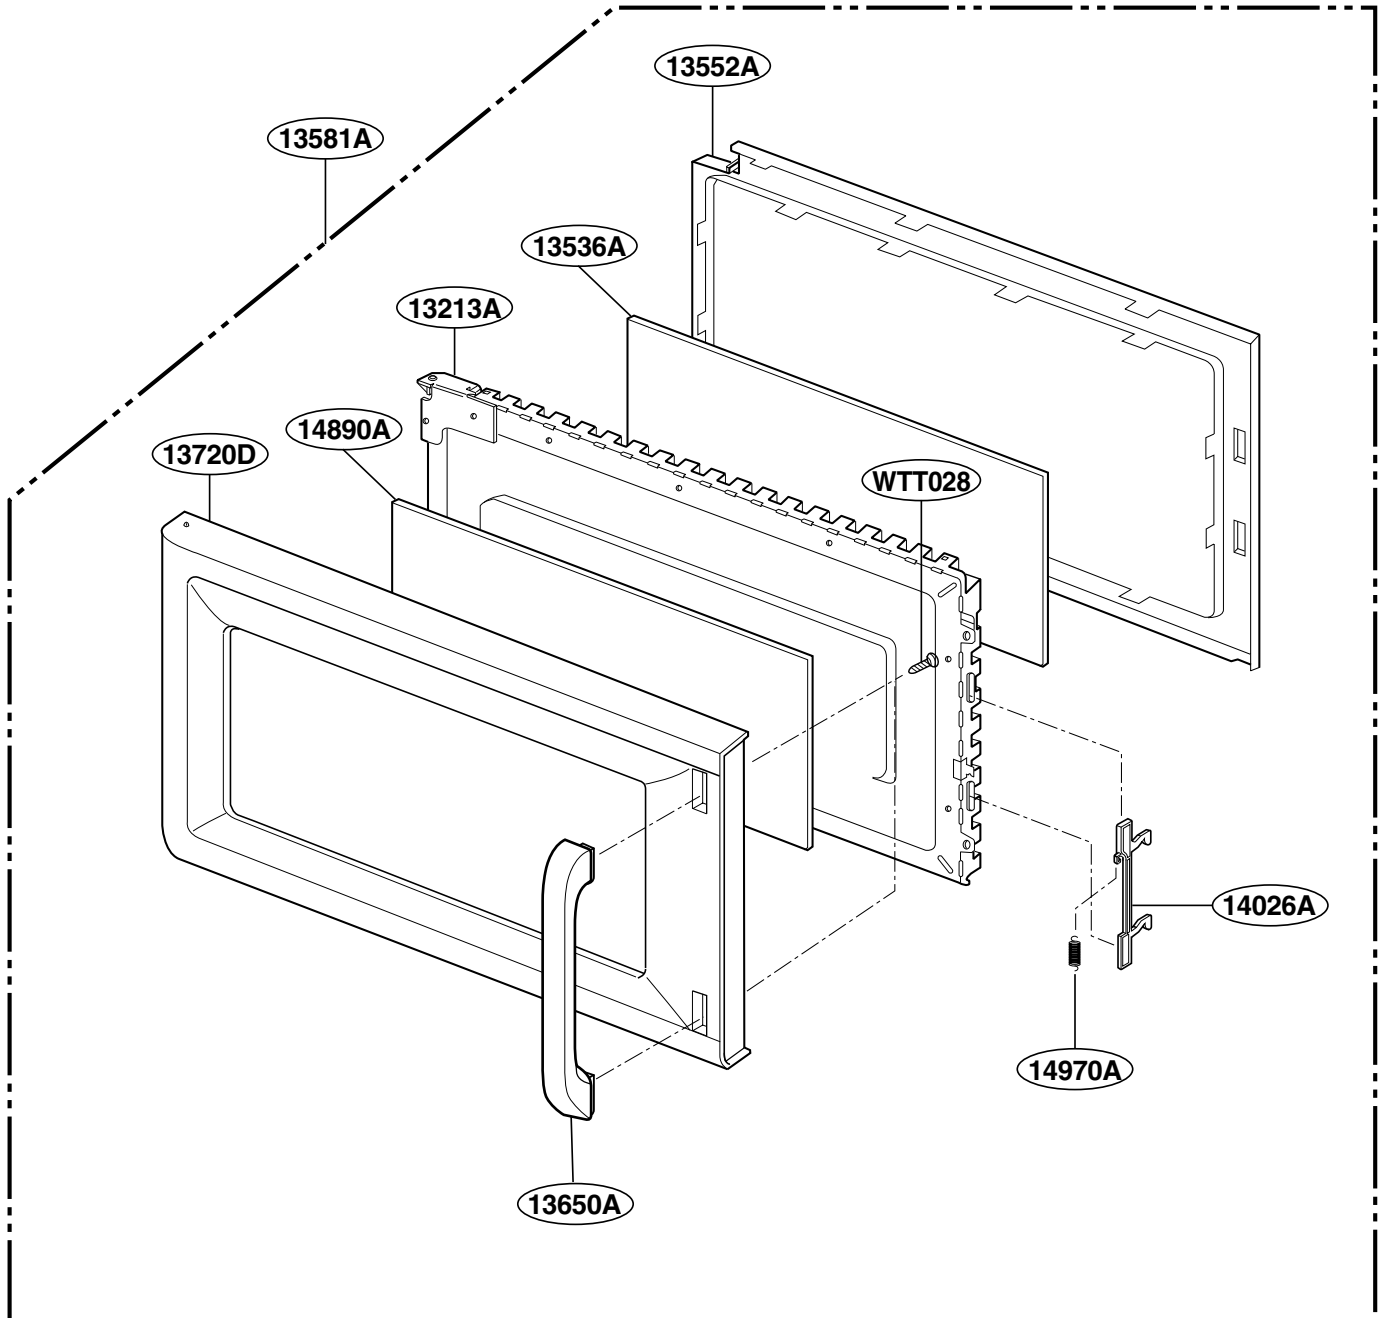

EXPLODED VIEW

MODEL : JVM1533BD/WD

DOOR PARTS

P/No: 3828W5S2653

CONTROLLER PARTS

OVEN CAVITY PARTS

LATCH BOARD PARTS

INTERIOR PARTS(I)

INTERIOR PARTS (II)

INSTALLATION PARTS