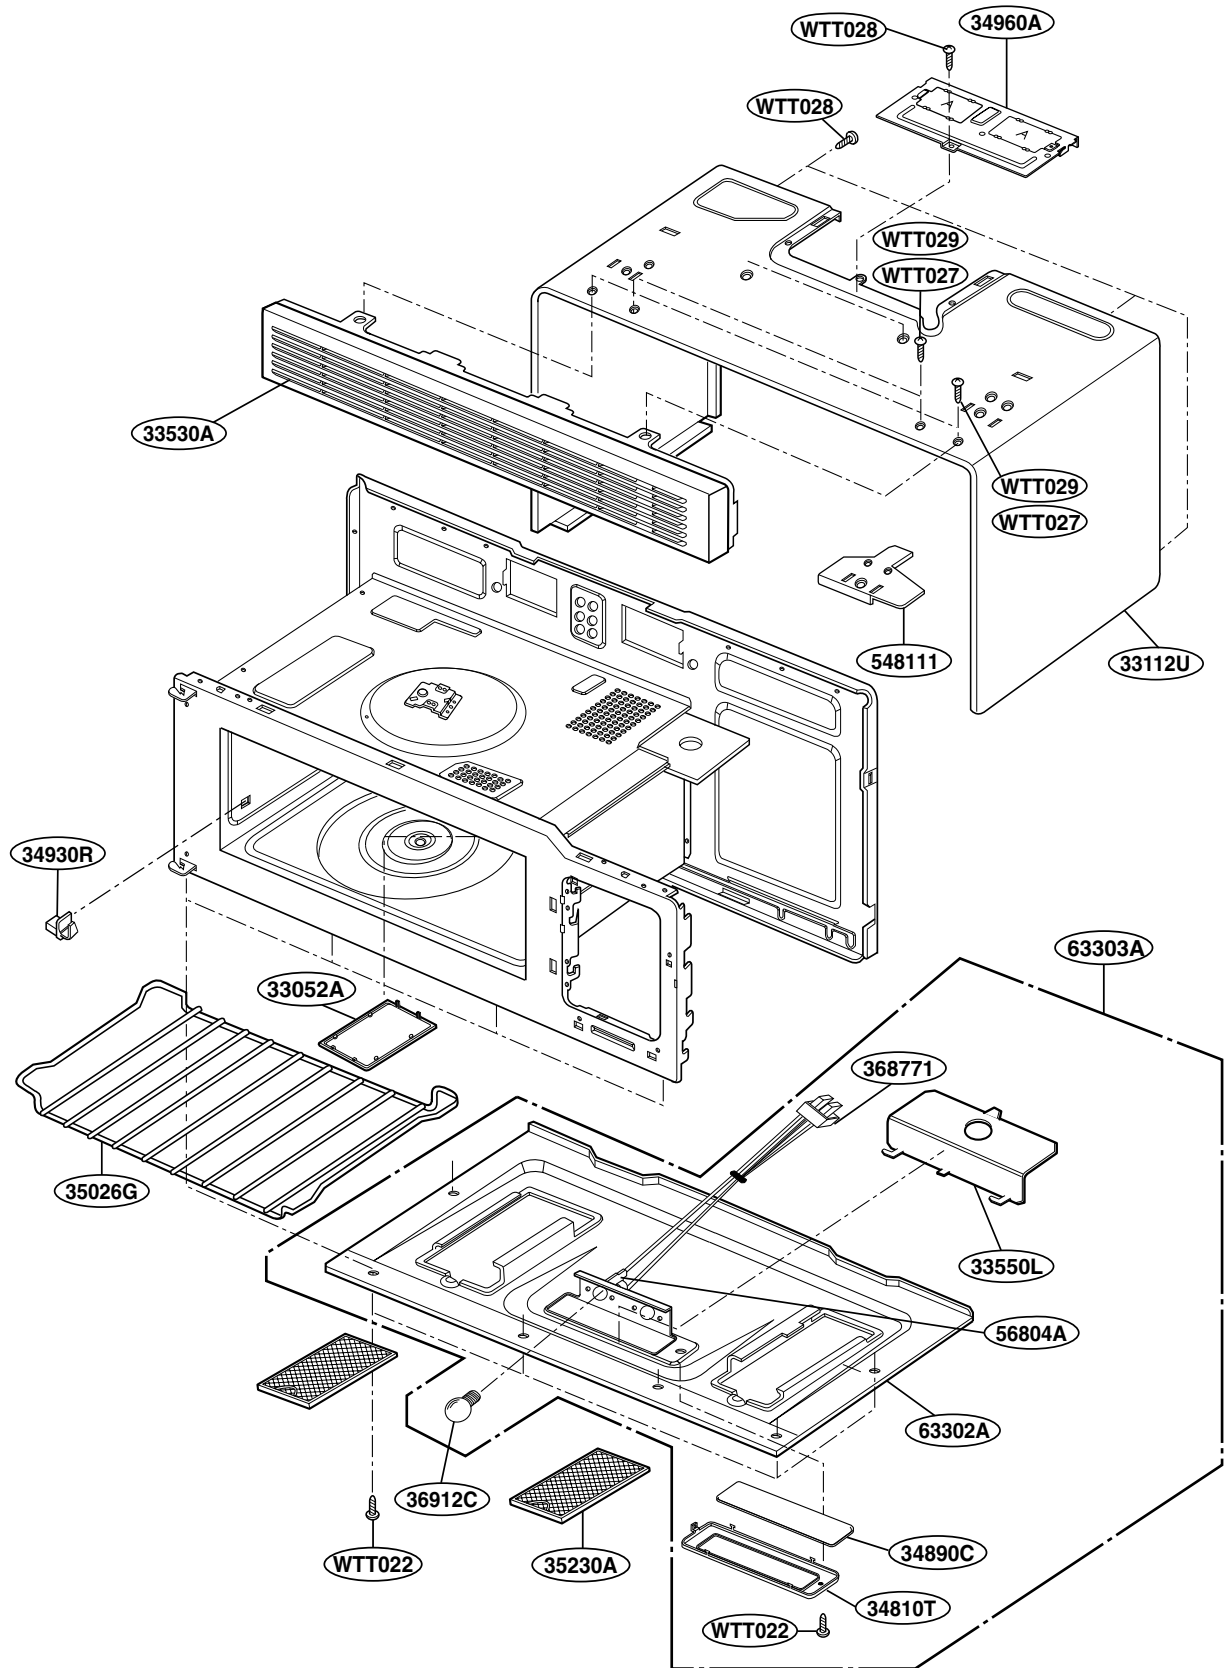

EXPLODED VIEW

MODEL : JVM1533BD/WD

DOOR PARTS

P/No: 3828W5S2653

CONTROLLER PARTS

OVEN CAVITY PARTS

LATCH BOARD PARTS

INTERIOR PARTS(I)

INTERIOR PARTS (II)

INSTALLATION PARTS