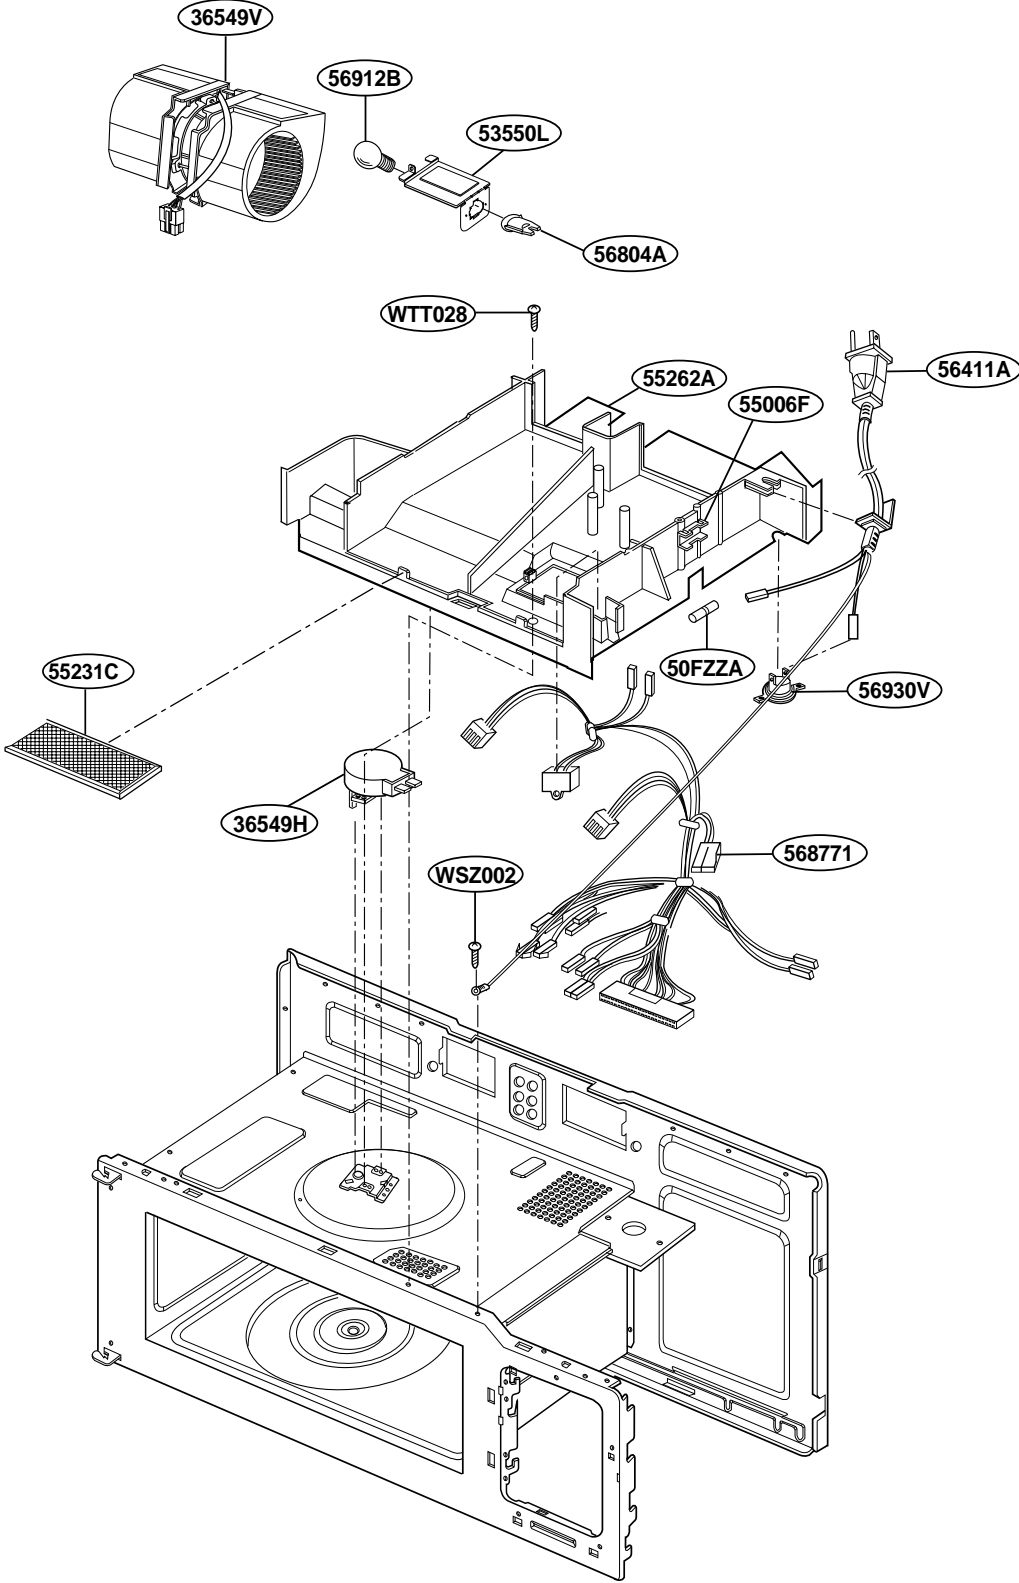

EXPLODED VIEW

MODEL : JVM1533BD/WD

DOOR PARTS

P/No: 3828W5S2653

CONTROLLER PARTS

OVEN CAVITY PARTS

LATCH BOARD PARTS

INTERIOR PARTS(I)

INTERIOR PARTS (II)

INSTALLATION PARTS