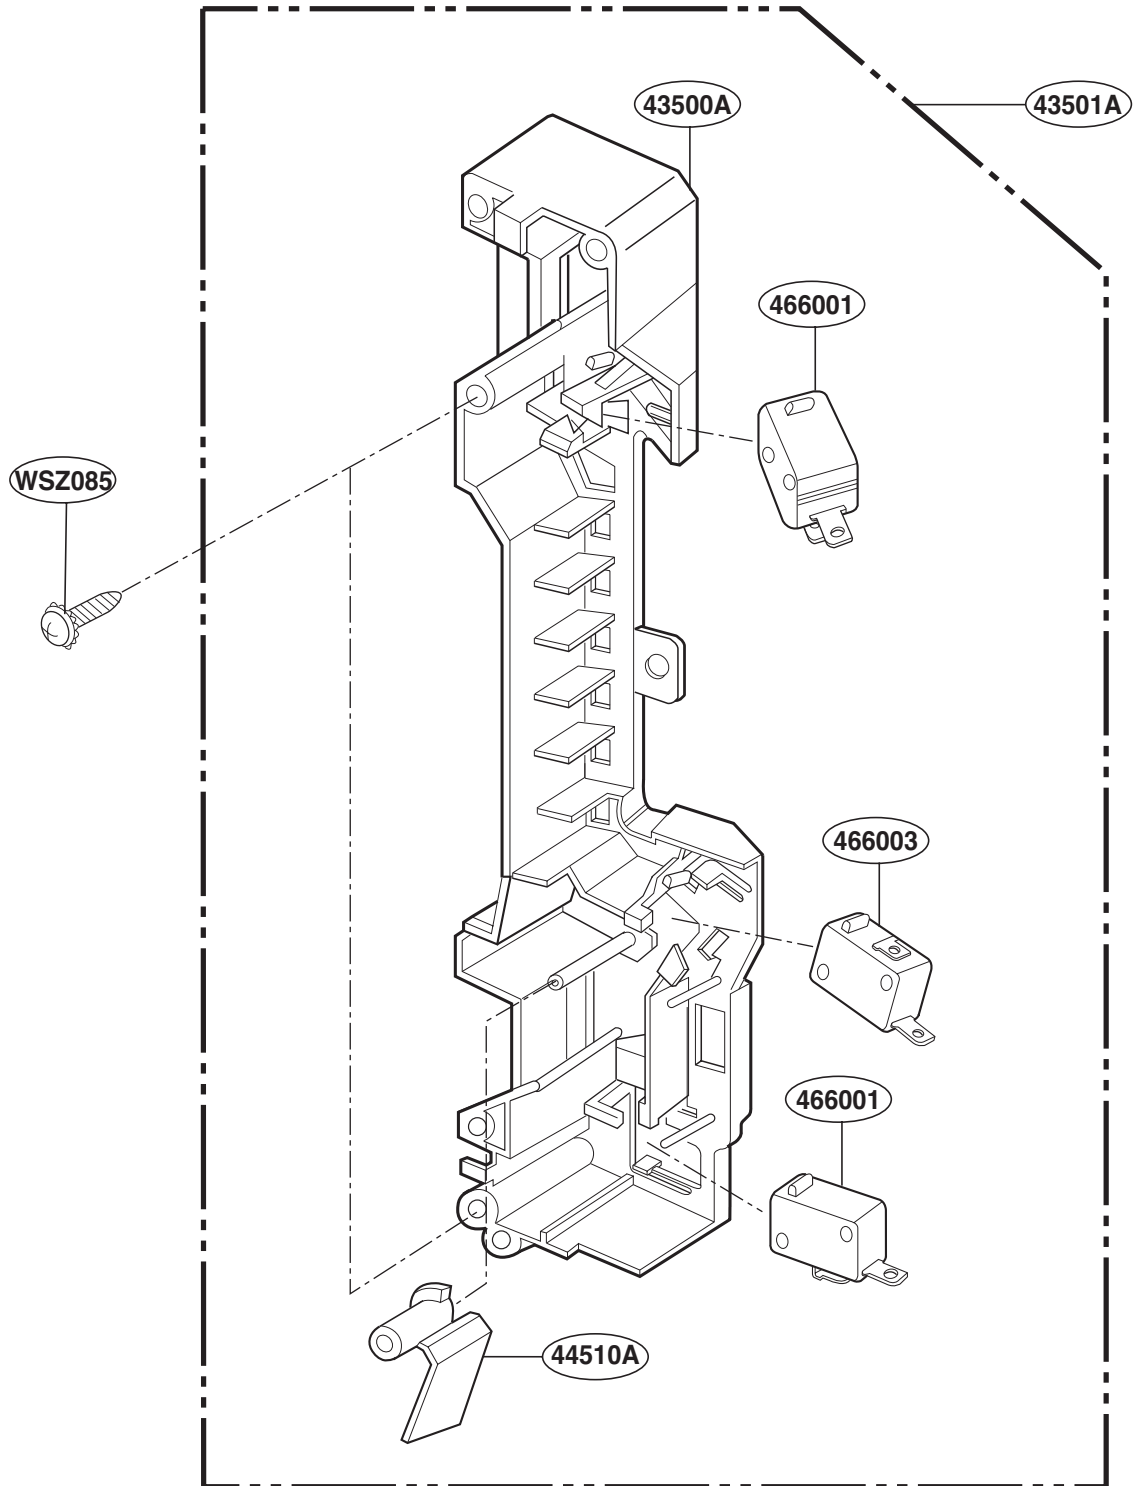

34810T

WTT010

WTT047

WTT010

WTT020

LATCH BOARD PARTS

INTERIOR PARTS (I)

INTERIOR PARTS (II)

INSTALLATION PARTS

- OWNERS MANUAL *01
- INSTALLATION MANUAL *04
- COOKING GUIDE LABEL *05
- TEMPLATE *06