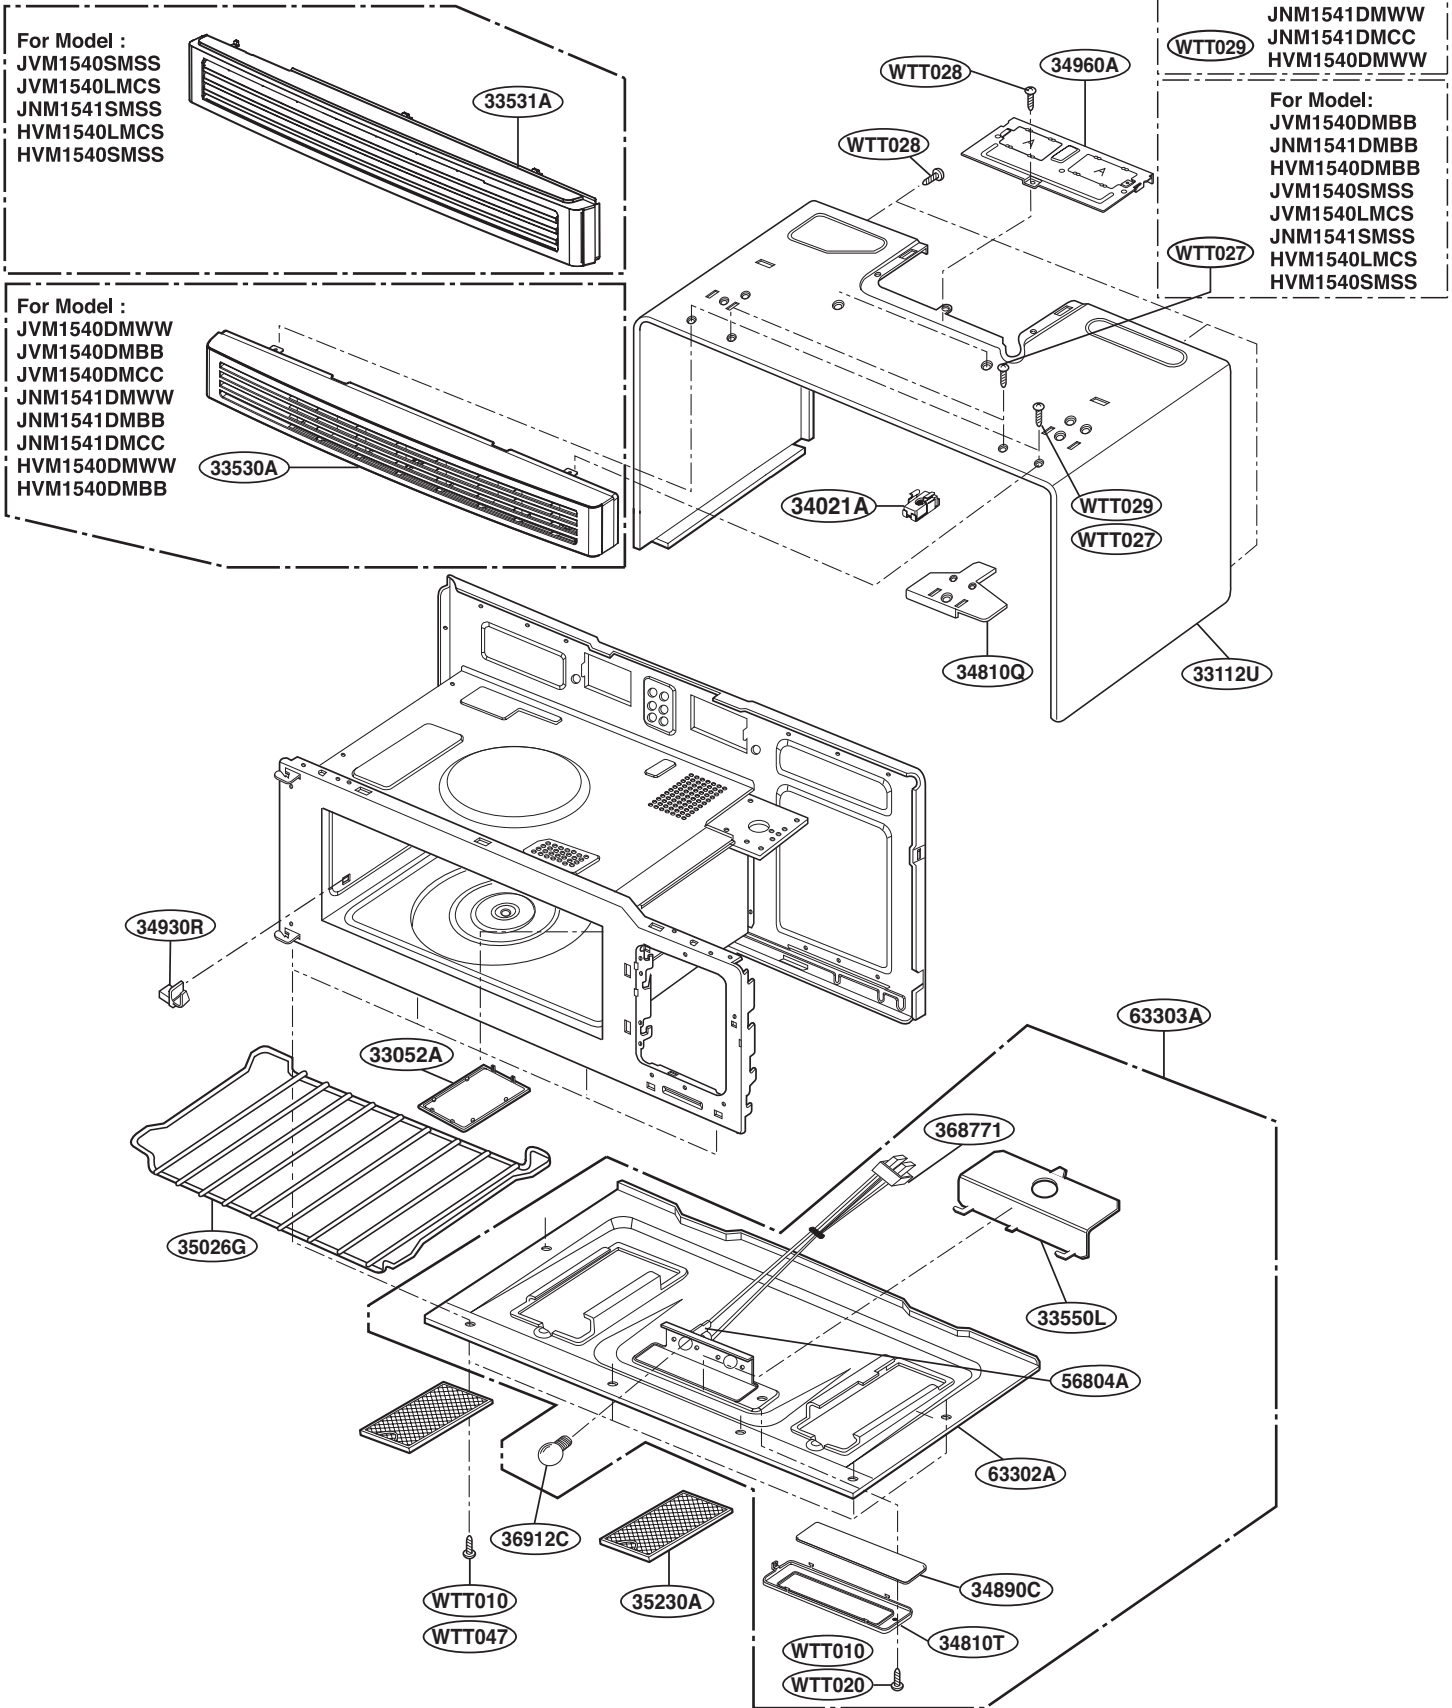

EXPLODED VIEW

DOOR PARTS

For Model :
JVM1540DMWW
JVM1540DMBB
JVM1540DMCC
JNM1541DMWW
JNM1541DMBB
JNM1541DMCC
HVM1540DMWW
HVM1540DMBB

For Model :
JVM1540SMSS
JVM1540LMCS
JNM1541SMSS
HVM1540LMCS
HVM1540SMSS

P/No: MFL32357701

CONTROLLER PARTS

For Model :
JVM1540MWW
JVM1540DMBB
JVM1540DMCC
JNM1541DMWW
JNM1541DMBB
JNM1541DMCC
HVM1540MWW
HVM1540DMBB

For Model:
JVM1540DMBB
JNM1541DMBB
HVM1540DMBB
WTT027

For Model:
JVM1540MWW
JVM1540DMCC
JNM1541DMWW
JNM1541DMCC
HVM1540MWW
WTT029

For Model :
JVM1540SMSS
JVM1540LMCS
JNM1541SMSS
HVM1540LMCS
HVM1540SMSS

OVEN CAVITY PARTS

LATCH BOARD PARTS

INTERIOR PARTS (II)

INSTALLATION PARTS

For Model :
JVM1540DMWW
JVM1540DMBB
JVM1540DMCC
JVM1540SMSS
JVM1540LMCS
HVM1540DMWW
HVM1540DMBB
HVM1540LMCS
HVM1540SMSS