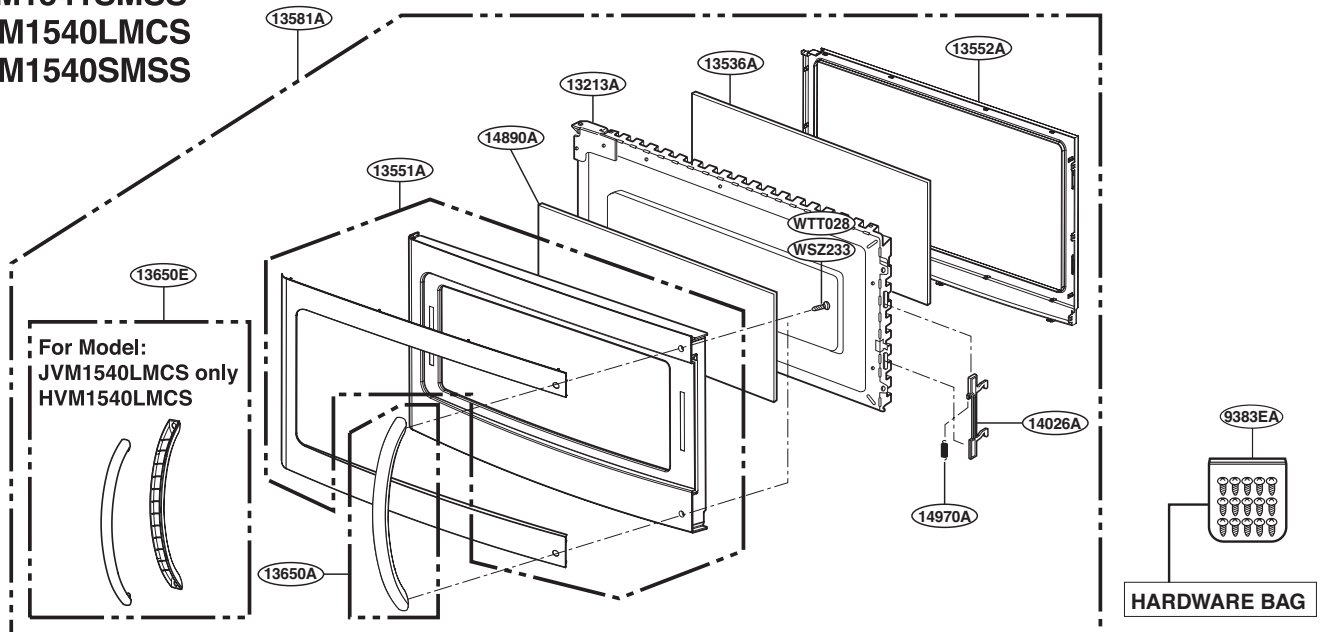

EXPLODED VIEW

DOOR PARTS

For Model :
JVM1540DMWW
JVM1540DMBB
JVM1540DMCC
JNM1541DMWW
JNM1541DMBB
JNM1541DMCC
HVM1540DMWW
HVM1540DMBB

For Model :
JVM1540SMSS
JVM1540LMCS
JNM1541SMSS
HVM1540LMCS
HVM1540SMSS

P/No: MFL32357701

CONTROLLER PARTS

For Model :
JVM1540MWW
JVM1540DMBB
JVM1540DMCC
JNM1541DMWW
JNM1541DMBB
JNM1541DMCC
HVM1540MWW
HVM1540DMBB

For Model:
JVM1540DMBB
JNM1541DMBB
HVM1540DMBB
WTT027

For Model:
JVM1540MWW
JVM1540DMCC
JNM1541DMWW
JNM1541DMCC
HVM1540MWW
WTT029

For Model :
JVM1540SMSS
JVM1540LMCS
JNM1541SMSS
HVM1540LMCS
HVM1540SMSS

OVEN CAVITY PARTS

LATCH BOARD PARTS

INTERIOR PARTS (II)

INSTALLATION PARTS

For Model :
JVM1540DMWW
JVM1540DMBB
JVM1540DMCC
JVM1540SMSS
JVM1540LMCS
HVM1540DMWW
HVM1540DMBB
HVM1540LMCS
HVM1540SMSS