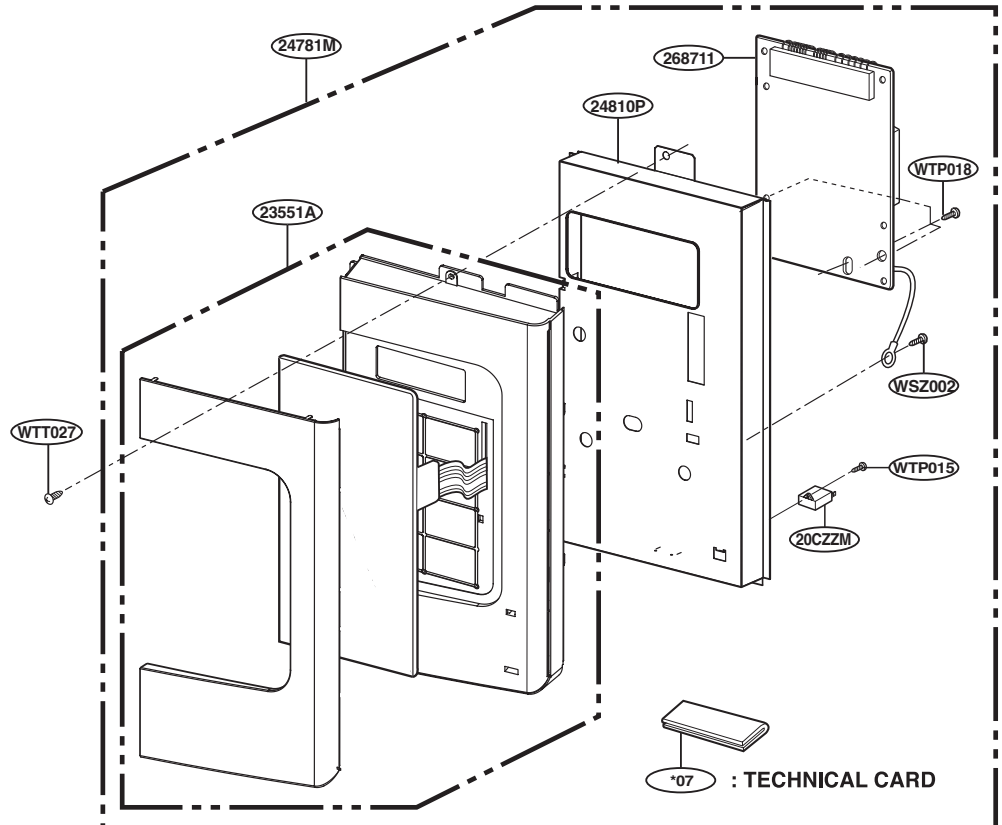

P/No: MFL32357701

CONTROLLER PARTS

For Model :
JVM1540MWW
JVM1540DMBB
JVM1540DMCC
JNM1541DMWW
JNM1541DMBB
JNM1541DMCC
HVM1540MWW
HVM1540DMBB

For Model:
JVM1540DMBB
JNM1541DMBB
HVM1540DMBB
WTT027

For Model:
JVM1540MWW
JVM1540DMCC
JNM1541DMWW
JNM1541DMCC
HVM1540MWW
WTT029

For Model :
JVM1540SMSS
JVM1540LMCS
JNM1541SMSS
HVM1540LMCS
HVM1540SMSS

OVEN CAVITY PARTS

LATCH BOARD PARTS

INTERIOR PARTS (II)

INSTALLATION PARTS

For Model :
JVM1540DMWW
JVM1540DMBB
JVM1540DMCC
JVM1540SMSS
JVM1540LMCS
HVM1540DMWW
HVM1540DMBB
HVM1540LMCS
HVM1540SMSS