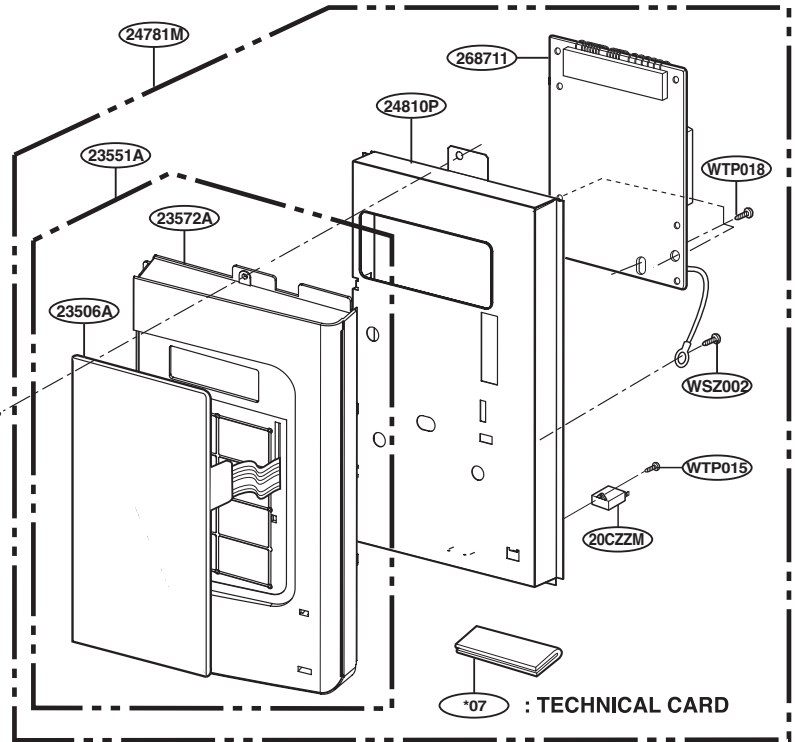

EXPLODED VIEW

DOOR PARTS

For Model :
JVM1540DMWW
JVM1540DMBB
JVM1540DMCC
JNM1541DMWW
JNM1541DMBB
JNM1541DMCC
HVM1540DMWW
HVM1540DMBB

For Model :
JVM1540SMSS
JVM1540LMCS
JNM1541SMSS
HVM1540LMCS
HVM1540SMSS

P/No: MFL32357701

CONTROLLER PARTS

For Model :
JVM1540MWW
JVM1540DMBB
JVM1540DMCC
JNM1541DMWW
JNM1541DMBB
JNM1541DMCC
HVM1540MWW
HVM1540DMBB

For Model:
JVM1540DMBB
JNM1541DMBB
HVM1540DMBB
WTT027

For Model:
JVM1540MWW
JVM1540DMCC
JNM1541DMWW
JNM1541DMCC
HVM1540MWW
WTT029

For Model :
JVM1540SMSS
JVM1540LMCS
JNM1541SMSS
HVM1540LMCS
HVM1540SMSS

OVEN CAVITY PARTS

LATCH BOARD PARTS

INTERIOR PARTS (II)

INSTALLATION PARTS

For Model :
JVM1540DMWW
JVM1540DMBB
JVM1540DMCC
JVM1540SMSS
JVM1540LMCS
HVM1540DMWW
HVM1540DMBB
HVM1540LMCS
HVM1540SMSS