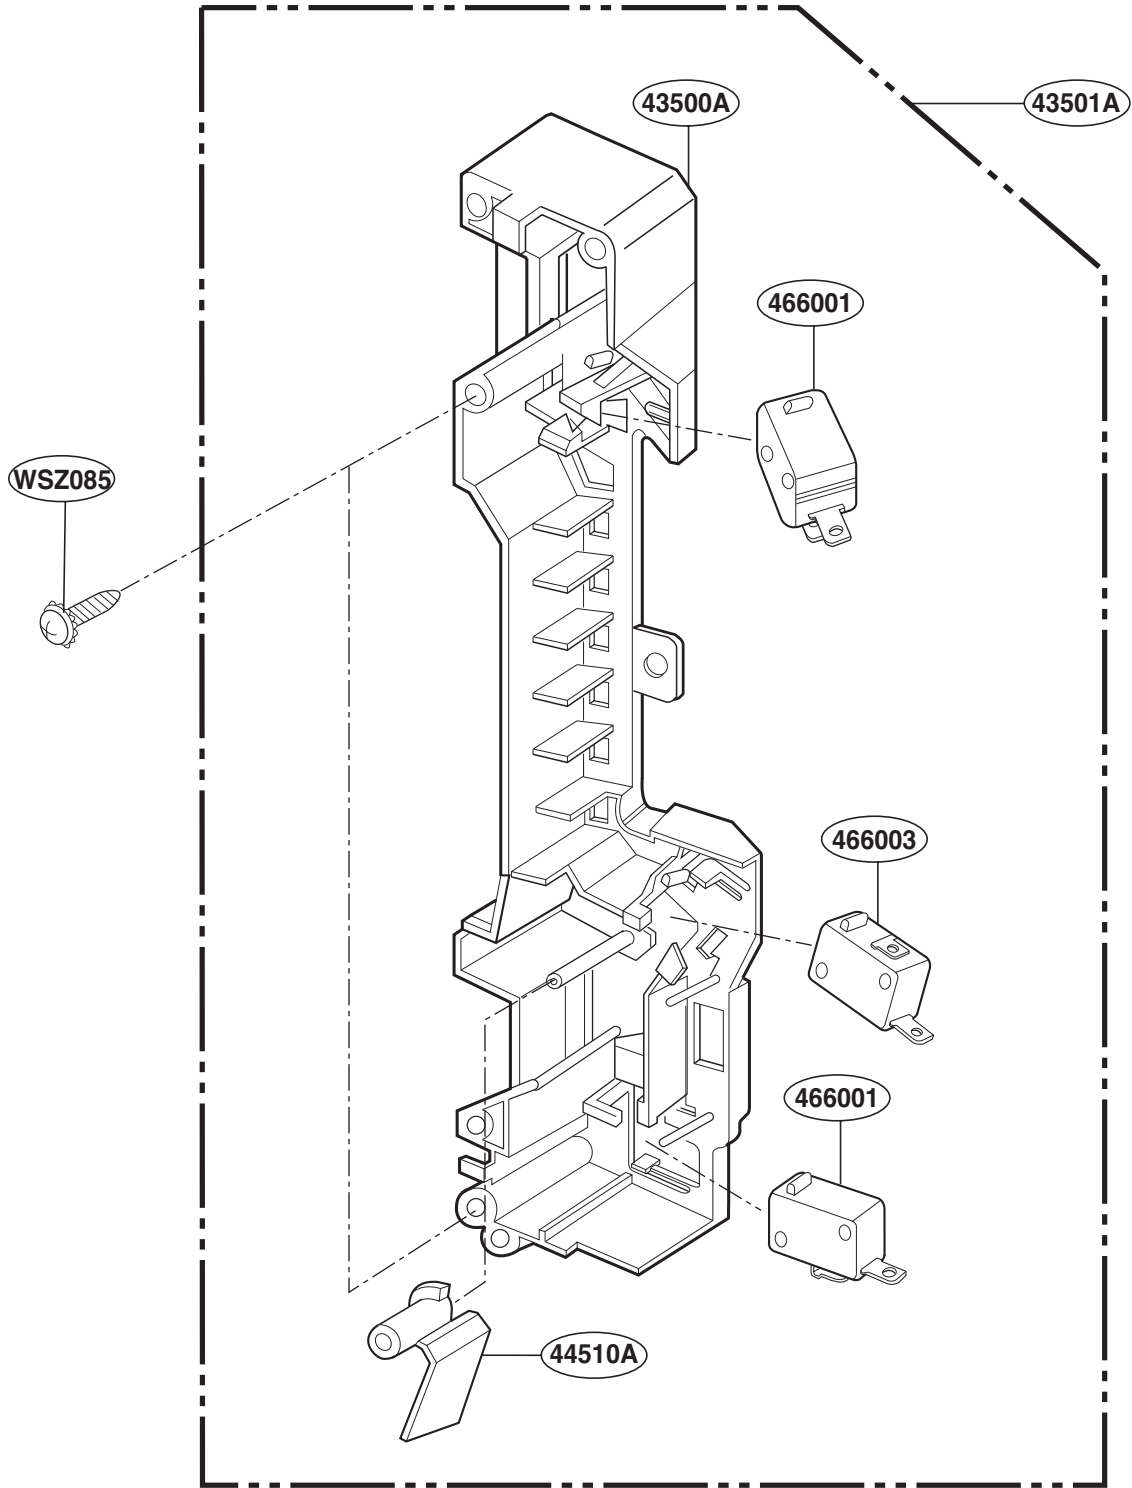

EXPLODED VIEW

DOOR PARTS

For Model :
JVM1540DMWW
JVM1540DMBB
JVM1540DMCC
JNM1541DMWW
JNM1541DMBB
JNM1541DMCC
HVM1540DMWW
HVM1540DMBB

For Model :
JVM1540SMSS
JVM1540LMCS
JNM1541SMSS
HVM1540LMCS
HVM1540SMSS

P/No: MFL32357701

CONTROLLER PARTS

For Model :
JVM1540MWW
JVM1540DMBB
JVM1540DMCC
JNM1541DMWW
JNM1541DMBB
JNM1541DMCC
HVM1540MWW
HVM1540DMBB

For Model:
JVM1540DMBB
JNM1541DMBB
HVM1540DMBB
WTT027

For Model:
JVM1540MWW
JVM1540DMCC
JNM1541DMWW
JNM1541DMCC
HVM1540MWW
WTT029

For Model :
JVM1540SMSS
JVM1540LMCS
JNM1541SMSS
HVM1540LMCS
HVM1540SMSS

OVEN CAVITY PARTS

LATCH BOARD PARTS

INTERIOR PARTS (II)

INSTALLATION PARTS

For Model :
JVM1540DMWW
JVM1540DMBB
JVM1540DMCC
JVM1540SMSS
JVM1540LMCS
HVM1540DMWW
HVM1540DMBB
HVM1540LMCS
HVM1540SMSS