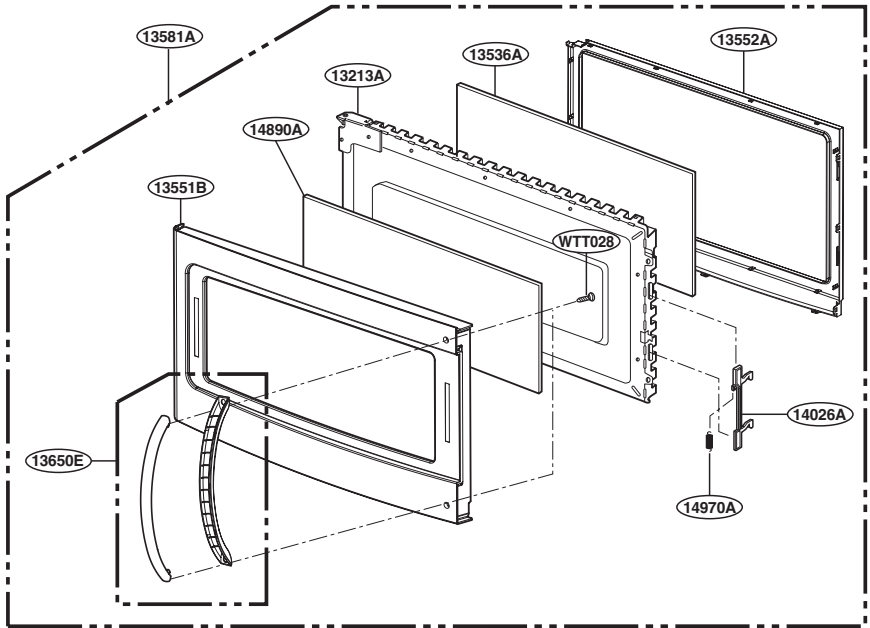

EXPLODED VIEW

DOOR PARTS

For Model :
JVM1540DMWW
JVM1540DMBB
JVM1540DMCC
JNM1541DMWW
JNM1541DMBB
JNM1541DMCC
HVM1540DMWW
HVM1540DMBB

For Model :
JVM1540SMSS
JVM1540LMCS
JNM1541SMSS
HVM1540LMCS
HVM1540SMSS

P/No: MFL32357701

CONTROLLER PARTS

For Model :
JVM1540MWW
JVM1540DMBB
JVM1540DMCC
JNM1541DMWW
JNM1541DMBB
JNM1541DMCC
HVM1540MWW
HVM1540DMBB

For Model:
JVM1540DMBB
JNM1541DMBB
HVM1540DMBB
WTT027

For Model:
JVM1540MWW
JVM1540DMCC
JNM1541DMWW
JNM1541DMCC
HVM1540MWW
WTT029

For Model :
JVM1540SMSS
JVM1540LMCS
JNM1541SMSS
HVM1540LMCS
HVM1540SMSS

OVEN CAVITY PARTS

LATCH BOARD PARTS

INTERIOR PARTS (II)

INSTALLATION PARTS

For Model :
JVM1540DMWW
JVM1540DMBB
JVM1540DMCC
JVM1540SMSS
JVM1540LMCS
HVM1540DMWW
HVM1540DMBB
HVM1540LMCS
HVM1540SMSS