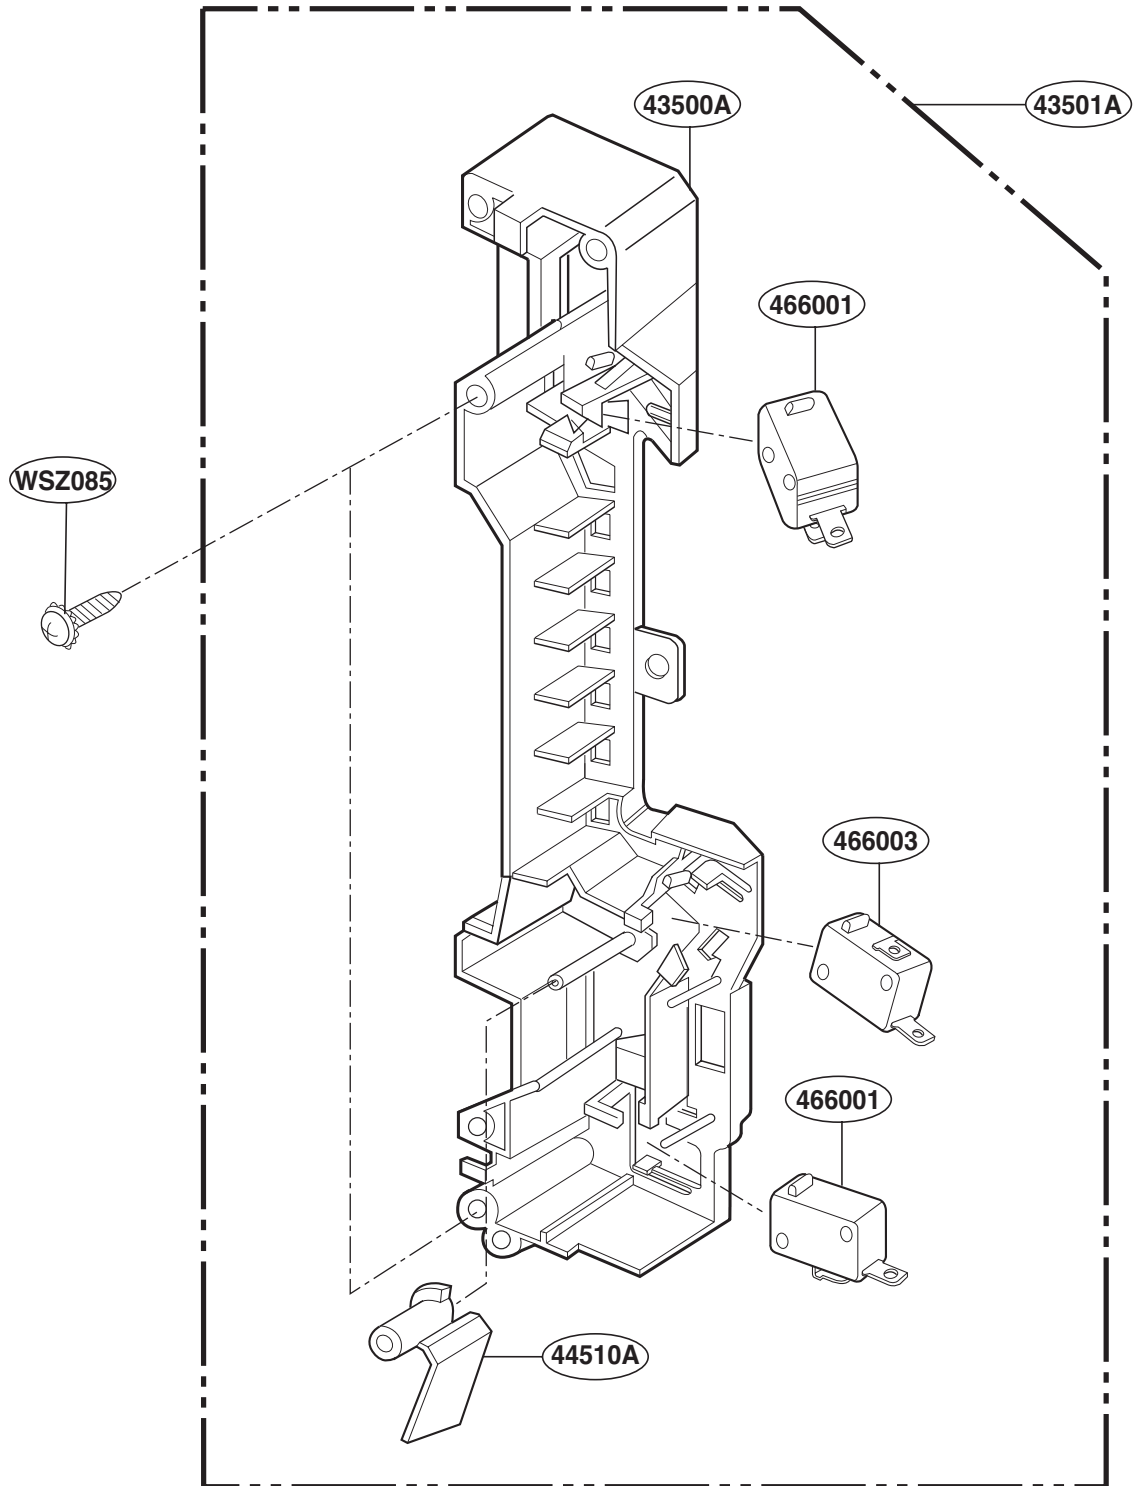

WTT047

LATCH BOARD PARTS

INTERIOR PARTS (I)

INTERIOR PARTS (II)

INSTALLATION PARTS

For Model :
JVM1540MWW
JVM1540DMBB
JVM1540DMCC
JVM1540SMSS
JVM1540LMCS
HVM1540MWW
HVM1540DMBB
HVM1540LMCS
HVM1540SMSS

- OWNERS MANUAL *01
- INSTALLATION MANUAL *04
- COOKING GUIDE LABEL *05
- TEMPLATE *06