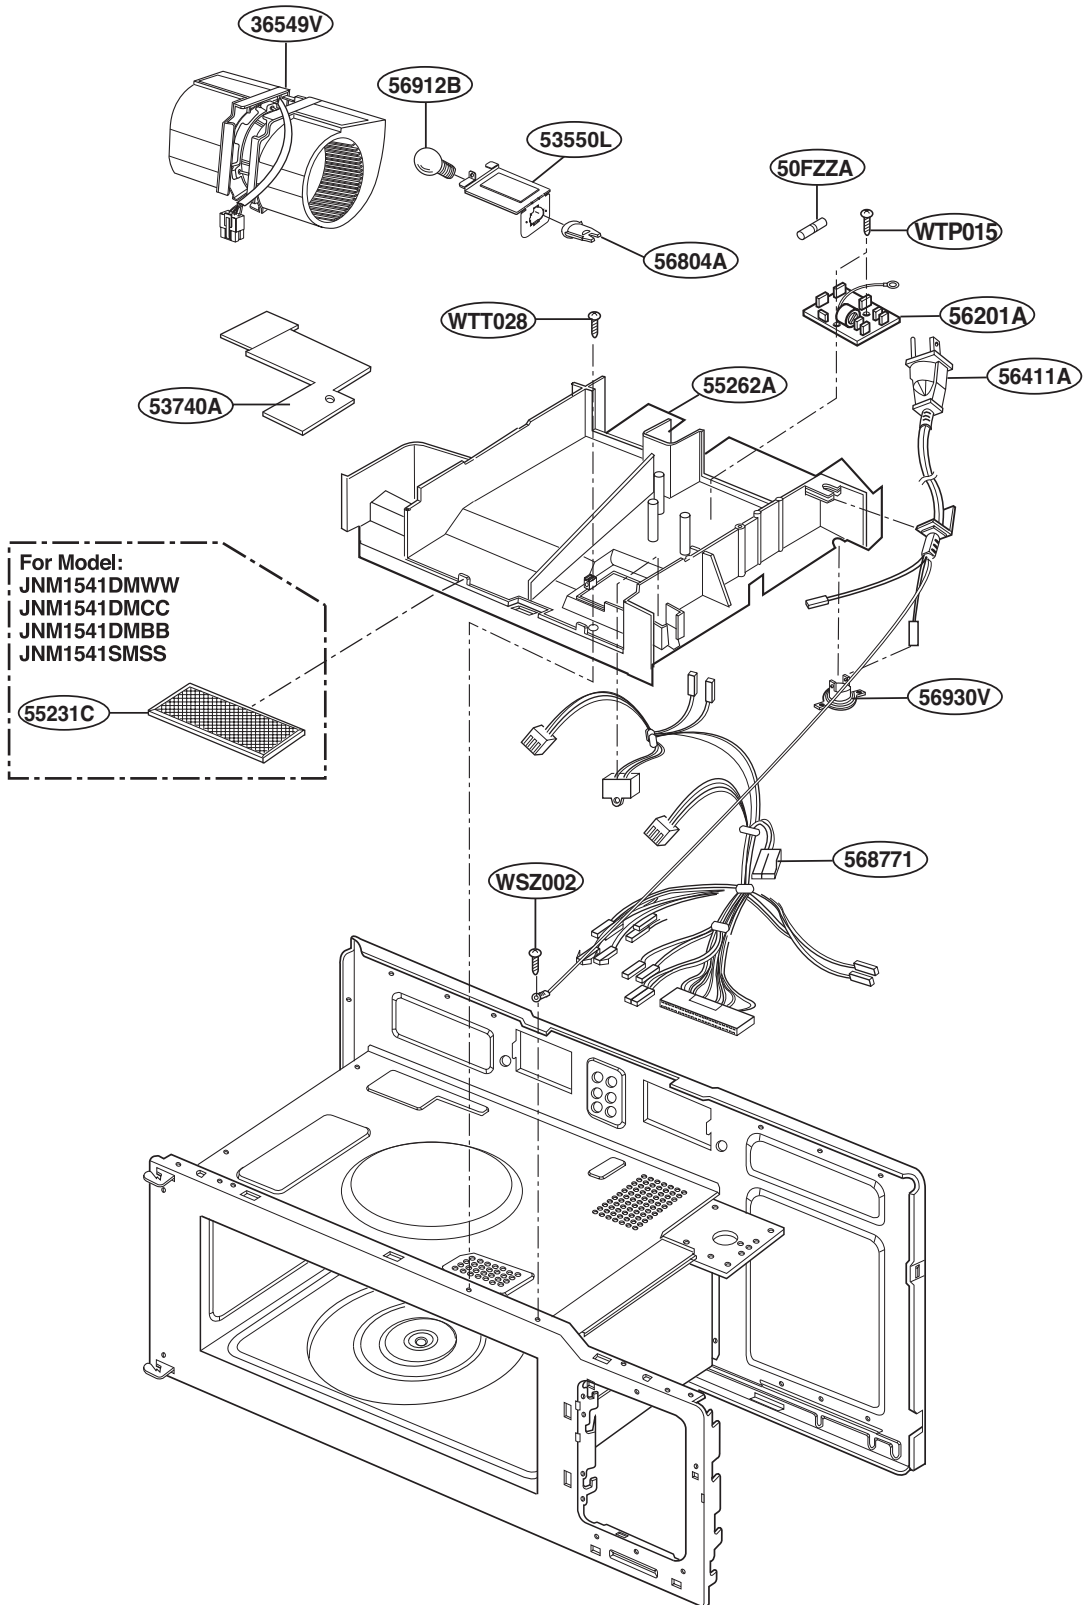

WTT047

LATCH BOARD PARTS

INTERIOR PARTS (I)

INTERIOR PARTS (II)

INSTALLATION PARTS

For Model :
JVM1540MWW
JVM1540DMBB
JVM1540DMCC
JVM1540SMSS
JVM1540LMCS
HVM1540MWW
HVM1540DMBB
HVM1540LMCS
HVM1540SMSS

- OWNERS MANUAL *01
- INSTALLATION MANUAL *04
- COOKING GUIDE LABEL *05
- TEMPLATE *06