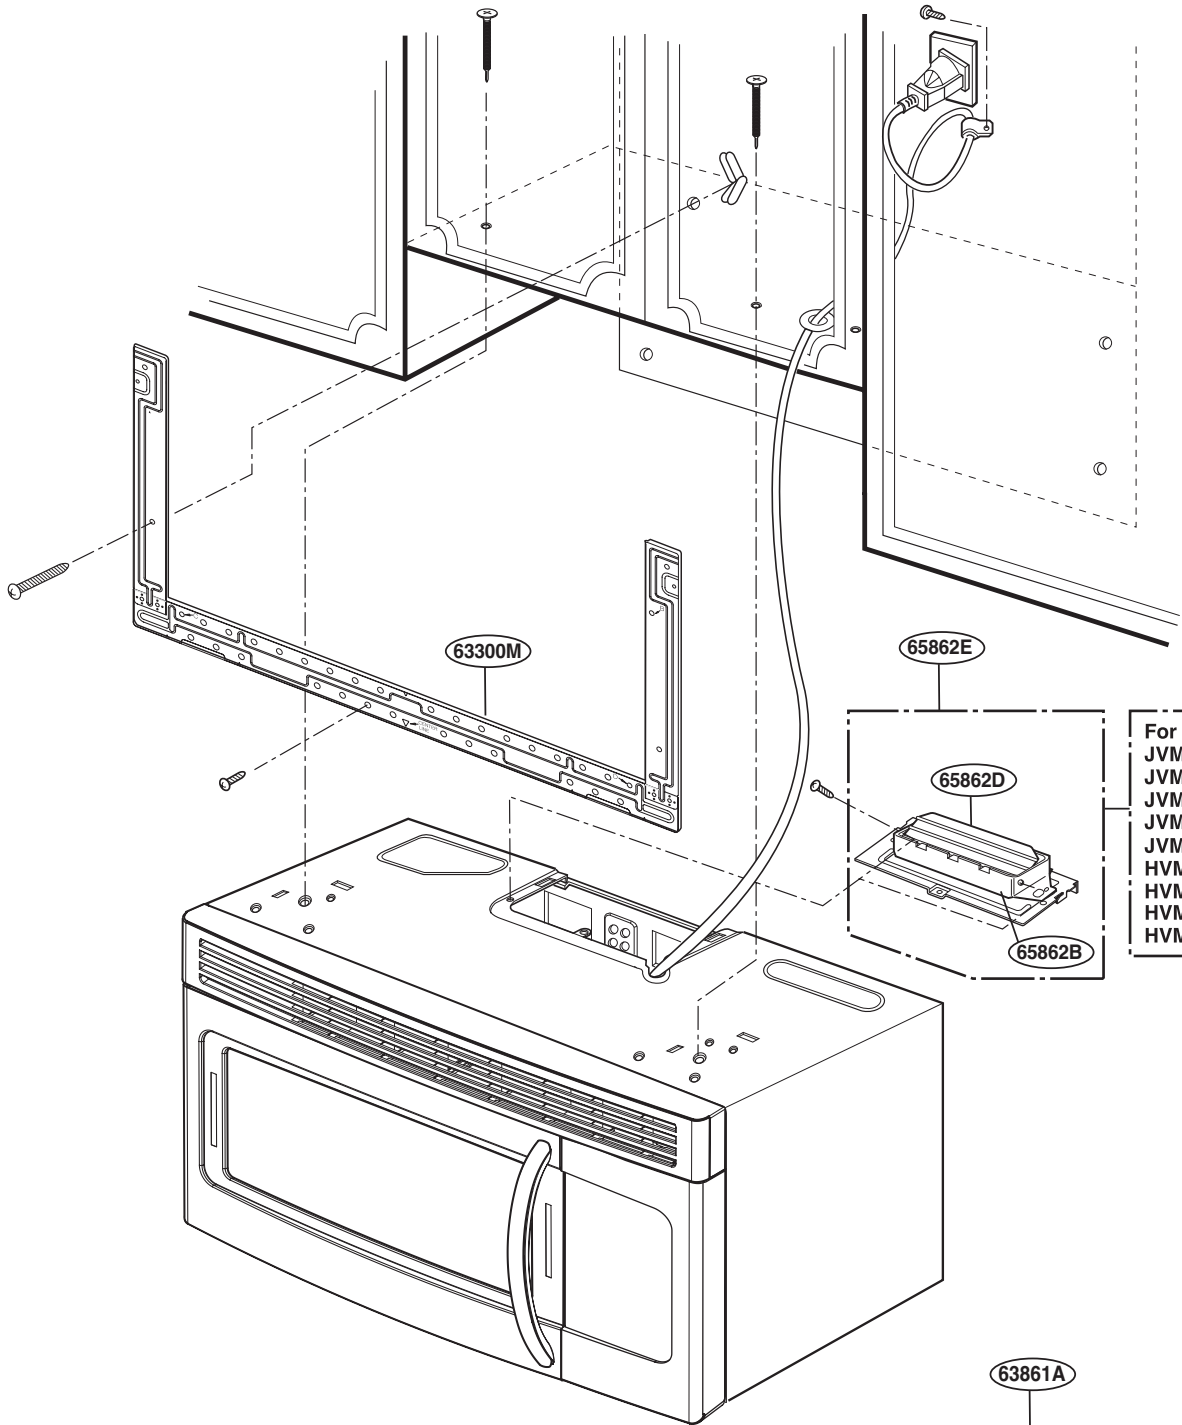

WTT047

LATCH BOARD PARTS

INTERIOR PARTS (I)

INTERIOR PARTS (II)

INSTALLATION PARTS

For Model :
JVM1540MWW
JVM1540DMBB
JVM1540DMCC
JVM1540SMSS
JVM1540LMCS
HVM1540MWW
HVM1540DMBB
HVM1540LMCS
HVM1540SMSS

- OWNERS MANUAL *01
- INSTALLATION MANUAL *04
- COOKING GUIDE LABEL *05
- TEMPLATE *06