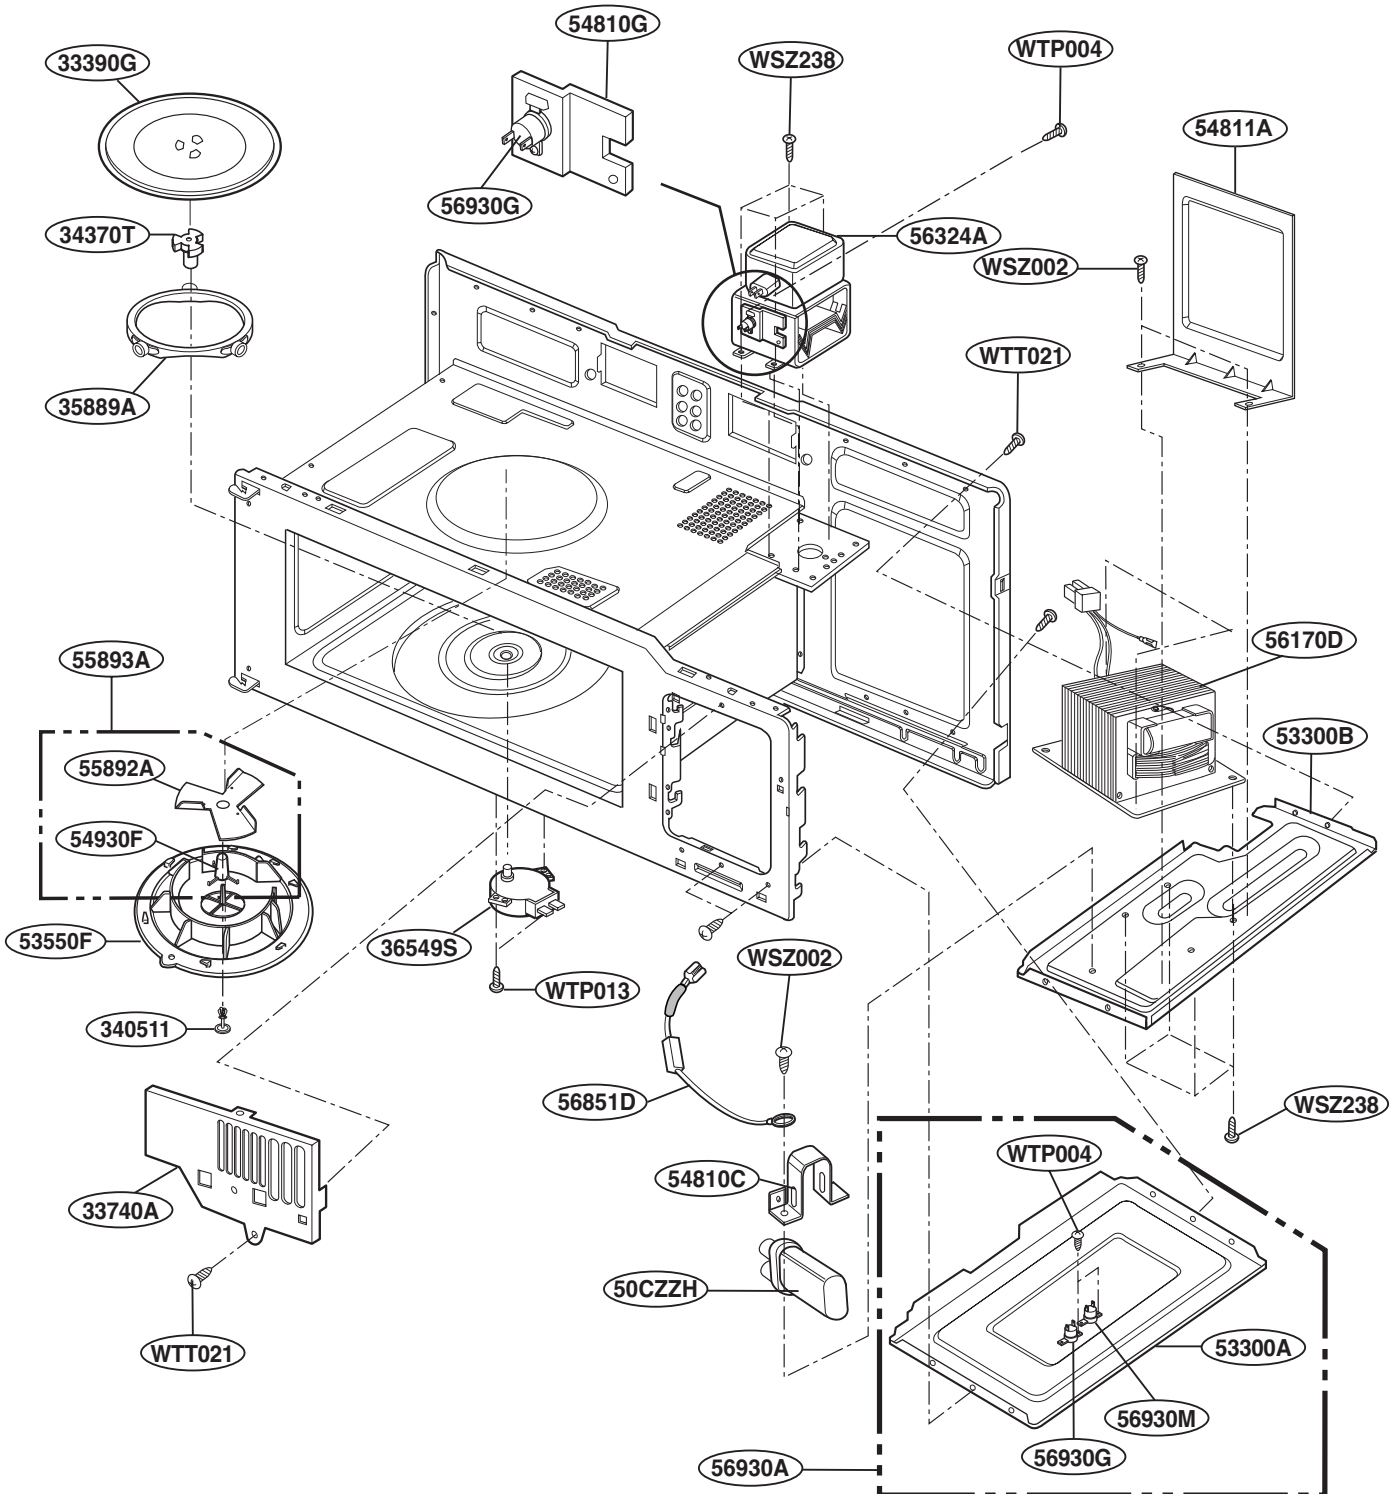

34810T

LATCH BOARD PARTS

INTERIOR PARTS (I)

INTERIOR PARTS (II)

INSTALLATION PARTS

For Model :
JVM1540DMWW
JVM1540DMBB
JVM1540DMCC
JVM1540SMSS
JVM1540LMCS
HVM1540DMWW
HVM1540DMBB
HVM1540LMCS
HVM1540SMSS

OWNERS
MANUAL