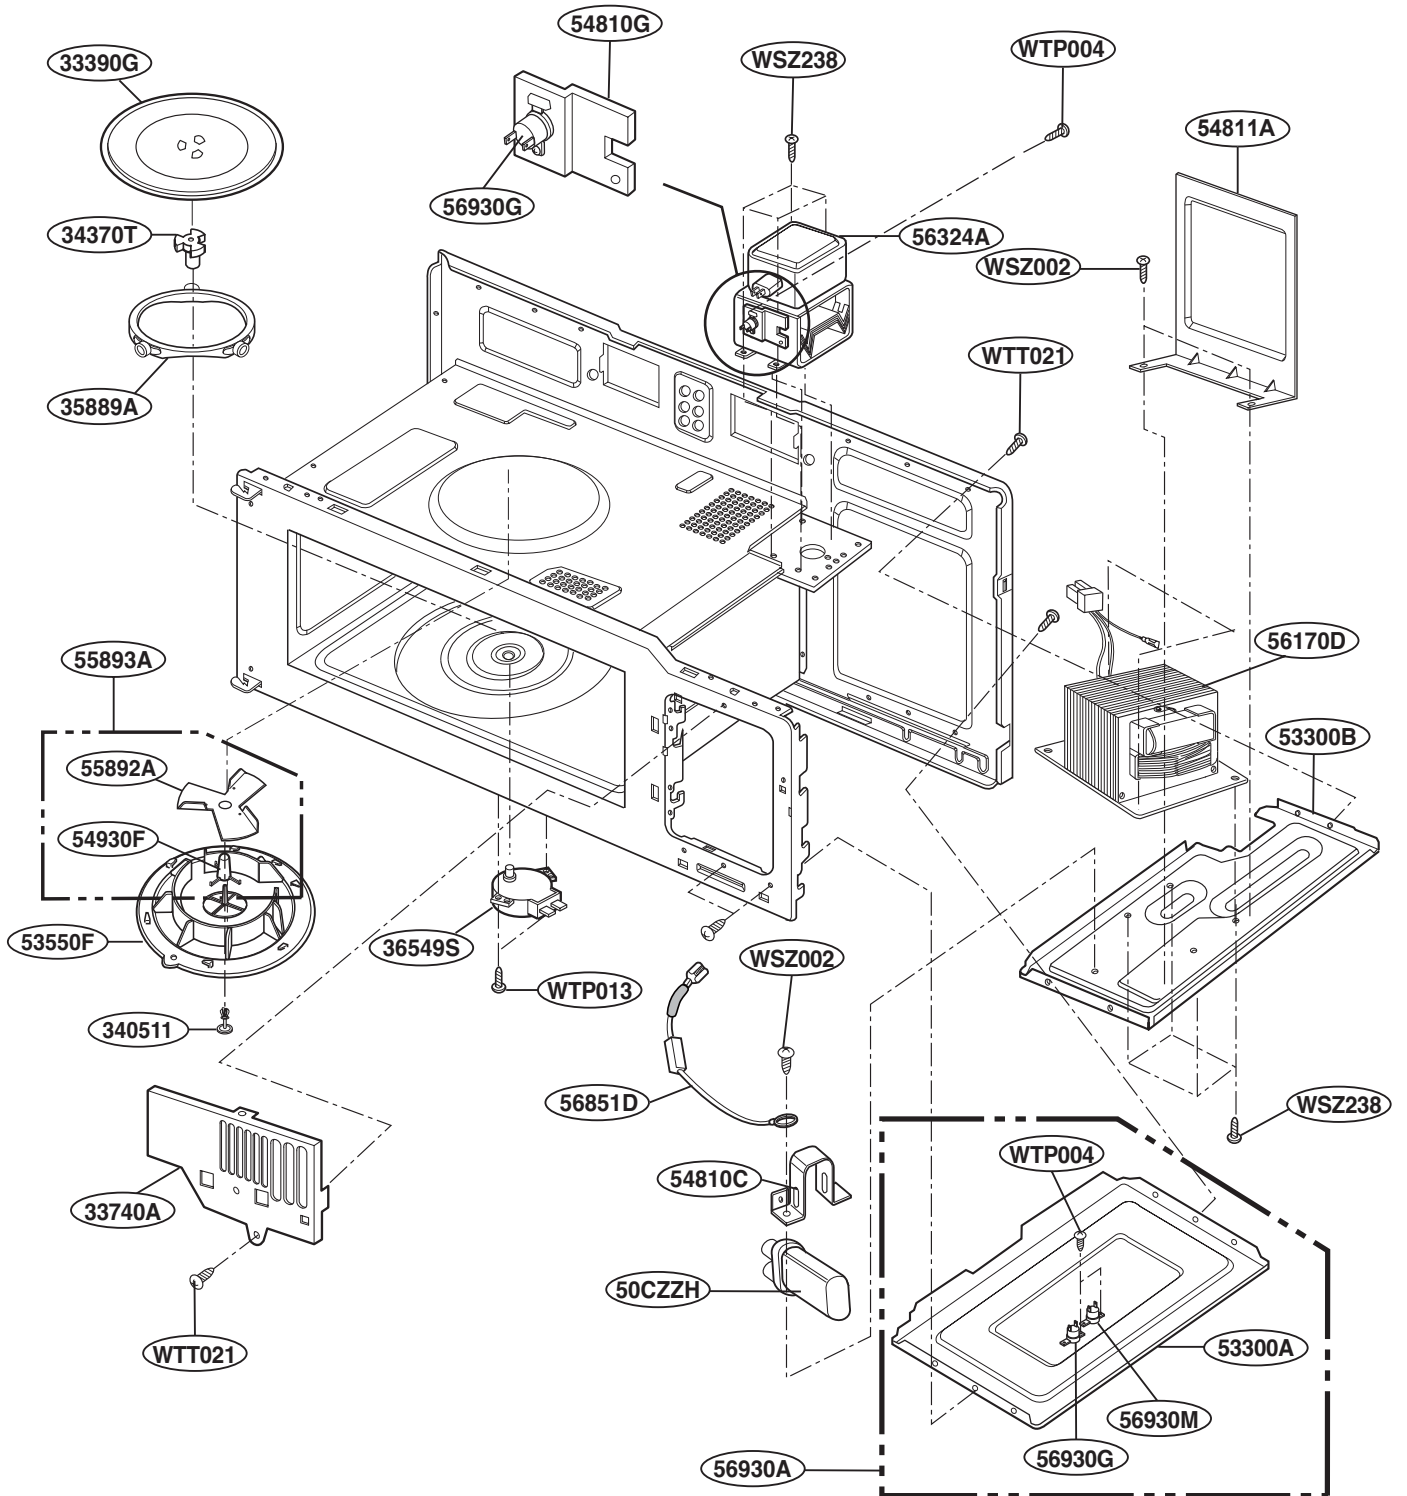

WTT047

LATCH BOARD PARTS

INTERIOR PARTS (I)

INTERIOR PARTS (II)

INSTALLATION PARTS

For Model :
JVM1540MWW
JVM1540DMBB
JVM1540DMCC
JVM1540SMSS
JVM1540LMCS
HVM1540MWW
HVM1540DMBB
HVM1540LMCS
HVM1540SMSS

- OWNERS MANUAL *01
- INSTALLATION MANUAL *04
- COOKING GUIDE LABEL *05
- TEMPLATE *06