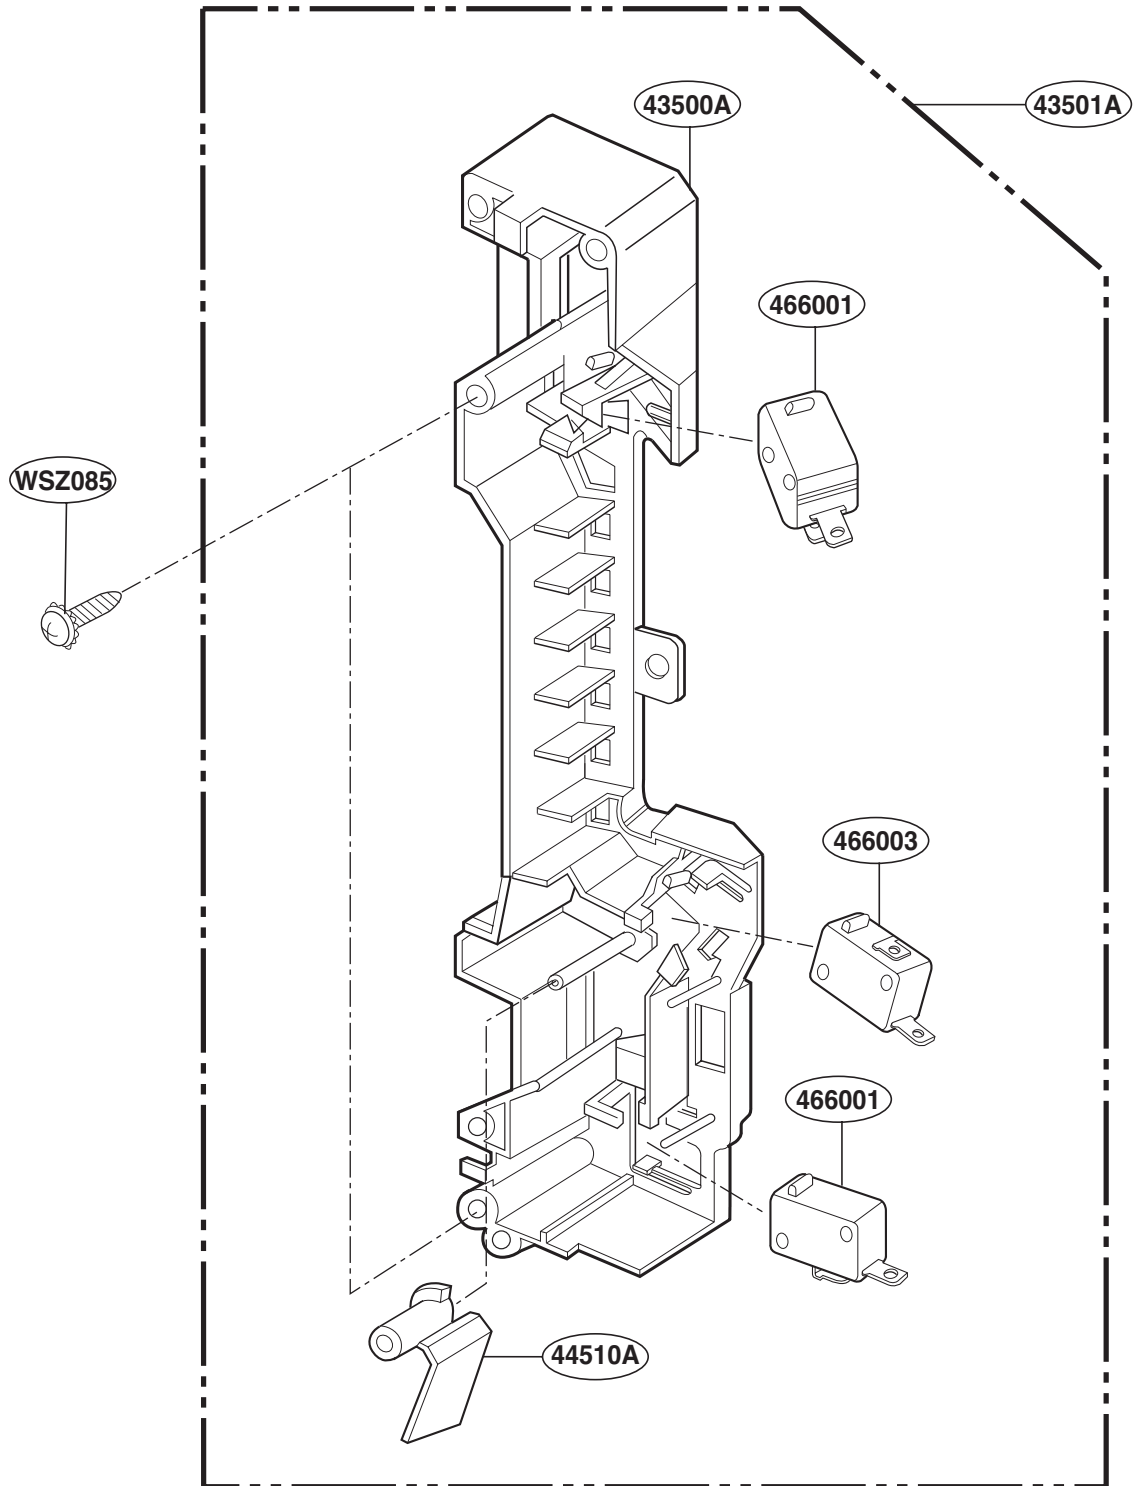

WTT020

LATCH BOARD PARTS

INTERIOR PARTS (I)

INTERIOR PARTS (II)

INSTALLATION PARTS

For Model :
JVM1540MWW
JVM1540DMBB
JVM1540DMCC
JVM1540SMSS
JVM1540LMCS
HVM1540MWW
HVM1540DMBB
HVM1540LMCS
HVM1540SMSS

- OWNERS MANUAL *01
- INSTALLATION MANUAL *04
- COOKING GUIDE LABEL *05
- TEMPLATE *06