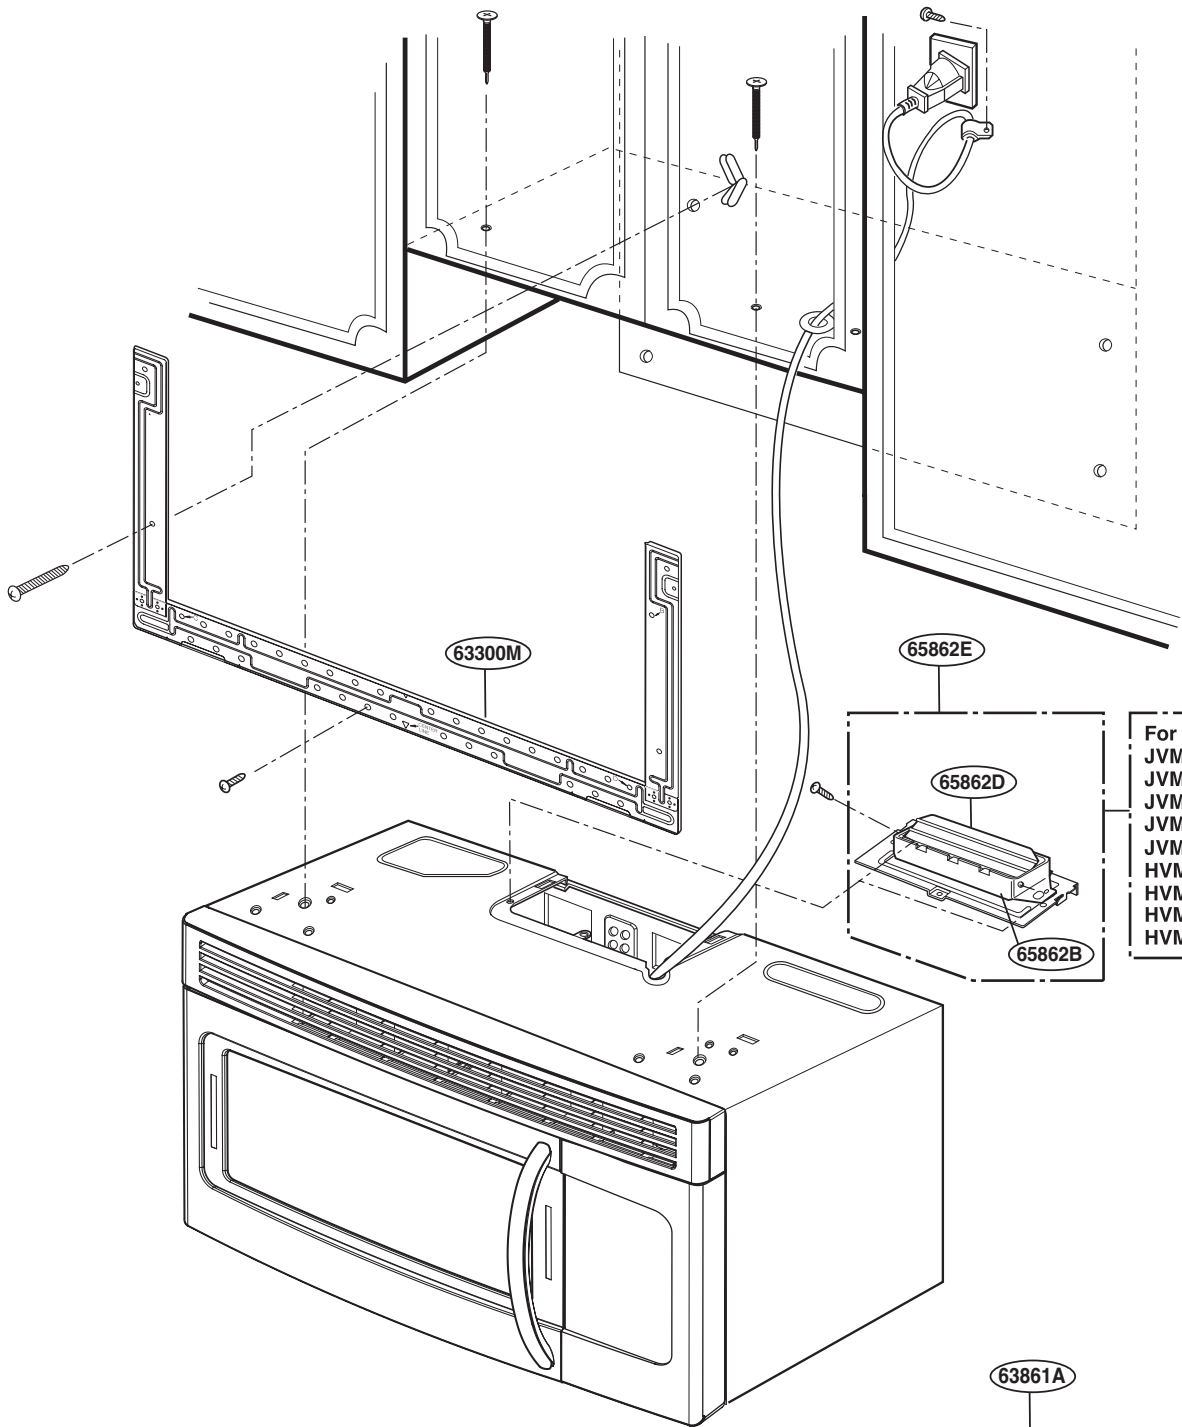

WTT020

LATCH BOARD PARTS

INTERIOR PARTS (I)

INTERIOR PARTS (II)

INSTALLATION PARTS

For Model :
JVM1540MWW
JVM1540DMBB
JVM1540DMCC
JVM1540SMSS
JVM1540LMCS
HVM1540MWW
HVM1540DMBB
HVM1540LMCS
HVM1540SMSS

- OWNERS MANUAL *01
- INSTALLATION MANUAL *04
- COOKING GUIDE LABEL *05
- TEMPLATE *06