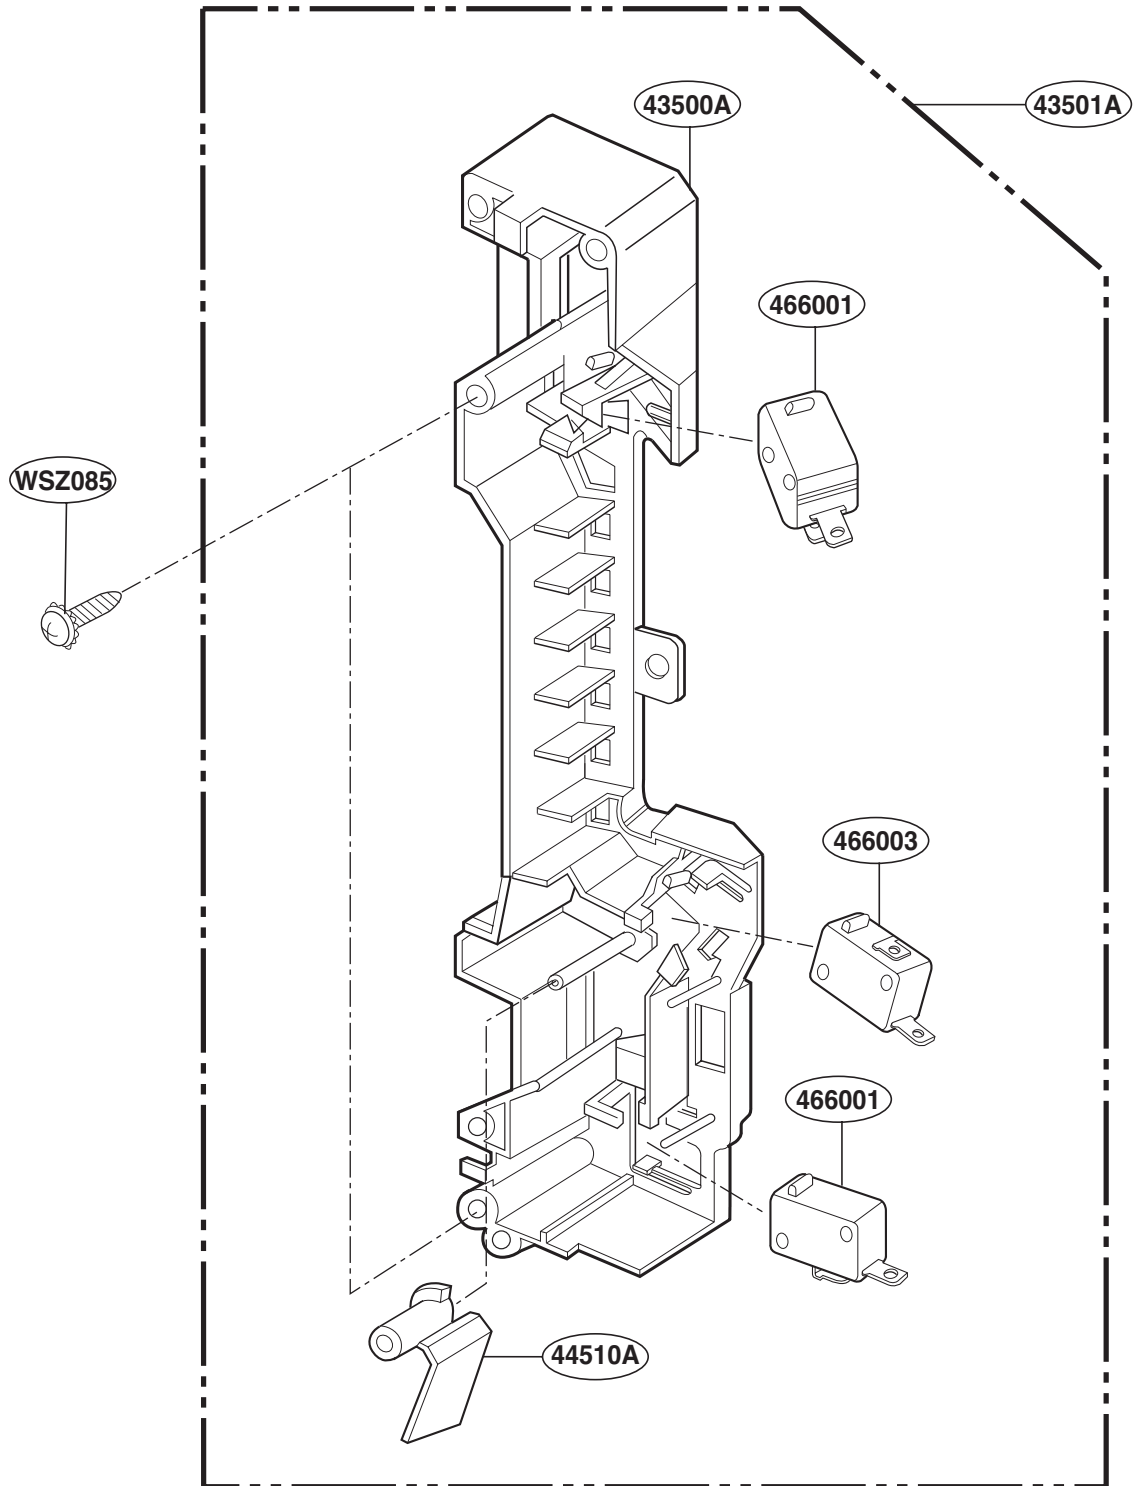

----- Manual continues below -----

EXPLODED VIEW

DOOR PARTS

For Model :
JVM1540DMWW
JVM1540DMBB
JVM1540DMCC
JNM1541DMWW
JNM1541DMBB
JNM1541DMCC
HVM1540DMWW
HVM1540DMBB

For Model :
JVM1540SMSS
JVM1540LMCS
JNM1541SMSS
HVM1540LMCS
HVM1540SMSS

P/No: MFL32357701

CONTROLLER PARTS

For Model :
 JVM1540MWW
 JVM1540DMBB
 JVM1540DMCC
 JNM1541DMWW
 JNM1541DMBB
 JNM1541DMCC
 HVM1540MWW
 HVM1540DMBB

For Model:
 JVM1540DMBB
 JNM1541DMBB
 HVM1540DMBB
 (WTT027)

For Model:
 JVM1540MWW
 JVM1540DMCC
 JNM1541DMWW
 JNM1541DMCC
 HVM1540MWW
 (WTT029)

For Model :
 JVM1540SMSS
 JVM1540LMCS
 JNM1541SMSS
 HVM1540LMCS
 HVM1540SMSS

LATCH BOARD PARTS

INTERIOR PARTS (I)

INTERIOR PARTS (II)