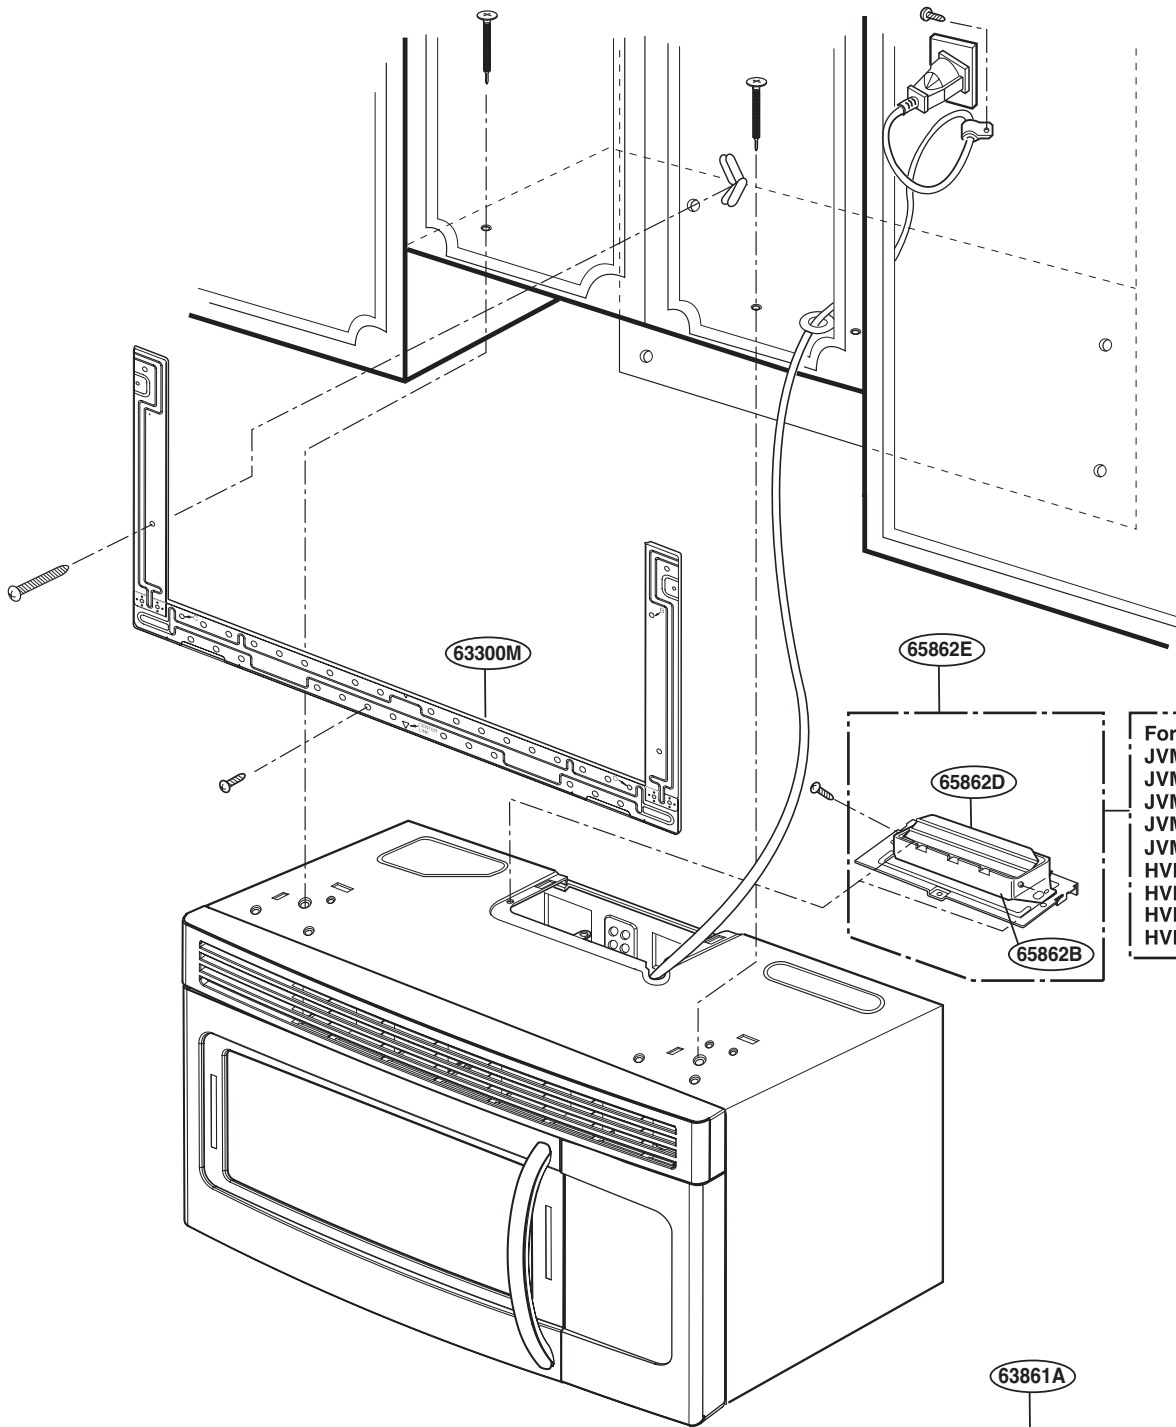

For Model:
 JVM1540MWW
 JVM1540DMCC
 JNM1541DMWW
 JNM1541DMCC
 HVM1540MWW
 (WTT029)

For Model :
 JVM1540SMSS
 JVM1540LMCS
 JNM1541SMSS
 HVM1540LMCS
 HVM1540SMSS

LATCH BOARD PARTS

INTERIOR PARTS (I)

INTERIOR PARTS (II)

INSTALLATION PARTS

- OWNERS MANUAL *01
- INSTALLATION MANUAL *04
- COOKING GUIDE LABEL *05
- TEMPLATE *06