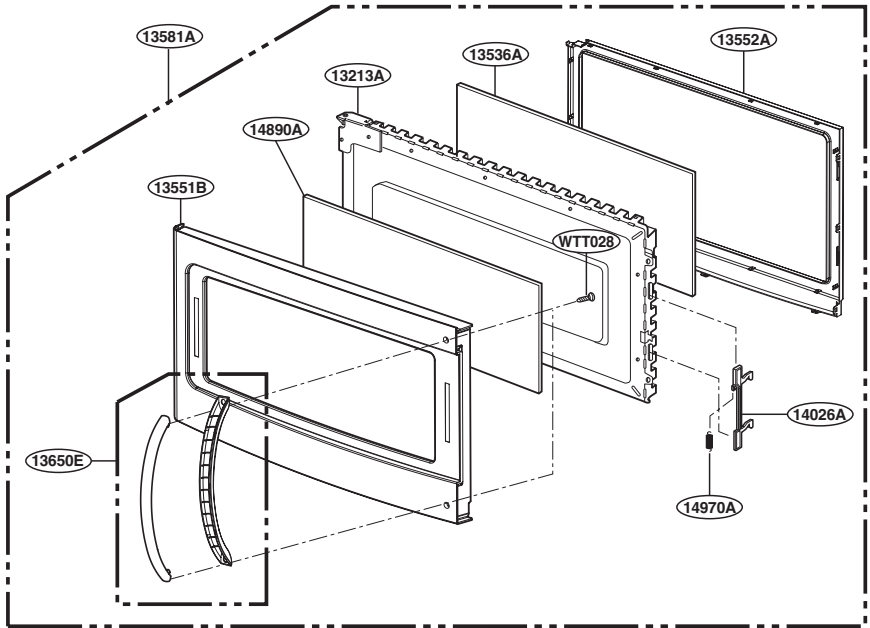

EXPLODED VIEW

DOOR PARTS

For Model :
 JVM1540DMWW
 JVM1540DMBB
 JVM1540DMCC
 JNM1541DMWW
 JNM1541DMBB
 JNM1541DMCC
 HVM1540DMWW
 HVM1540DMBB

For Model :
 JVM1540SMSS
 JVM1540LMCS
 JNM1541SMSS
 HVM1540LMCS
 HVM1540SMSS

P/No: MFL32357701

CONTROLLER PARTS

For Model :
JVM1540MWW
JVM1540DMBB
JVM1540DMCC
JNM1541DMWW
JNM1541DMBB
JNM1541DMCC
HVM1540MWW
HVM1540DMBB

For Model:
JVM1540DMBB
JNM1541DMBB
HVM1540DMBB
WTT027

For Model:
JVM1540MWW
JVM1540DMCC
JNM1541DMWW
JNM1541DMCC
HVM1540MWW
WTT029

For Model :
JVM1540SMSS
JVM1540LMCS
JNM1541SMSS
HVM1540LMCS
HVM1540SMSS

OVEN CAVITY PARTS

LATCH BOARD PARTS

INTERIOR PARTS (I)

INTERIOR PARTS (II)

INSTALLATION PARTS

For Model :
JVM1540DMWW
JVM1540DMBB
JVM1540DMCC
JVM1540SMSS
JVM1540LMCS
HVM1540DMWW
HVM1540DMBB
HVM1540LMCS
HVM1540SMSS