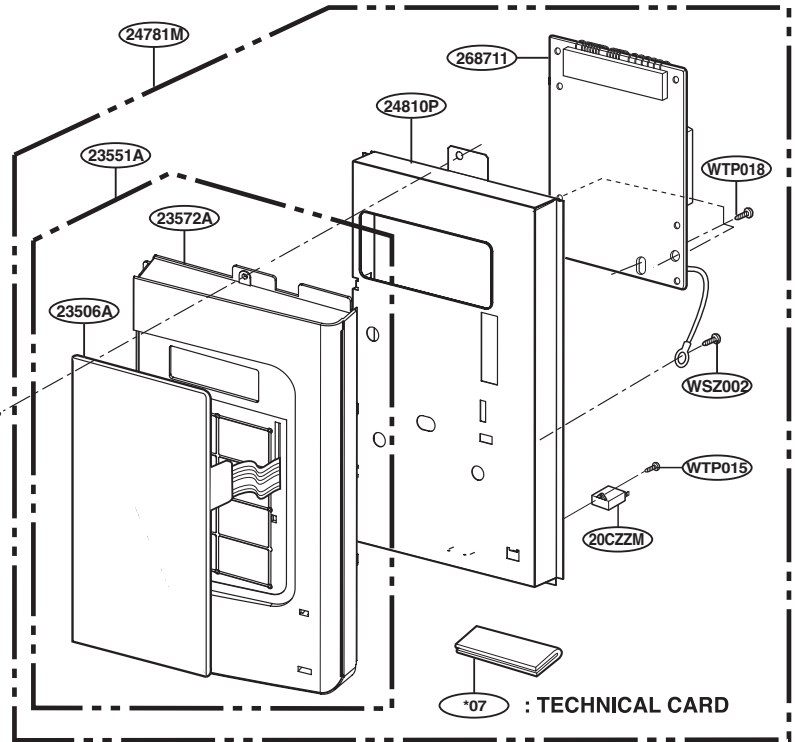

EXPLODED VIEW

DOOR PARTS

For Model :
 JVM1540DMWW
 JVM1540DMBB
 JVM1540DMCC
 JNM1541DMWW
 JNM1541DMBB
 JNM1541DMCC
 HVM1540DMWW
 HVM1540DMBB

For Model :
 JVM1540SMSS
 JVM1540LMCS
 JNM1541SMSS
 HVM1540LMCS
 HVM1540SMSS

P/No: MFL32357701

CONTROLLER PARTS

For Model :
JVM1540MWW
JVM1540DMBB
JVM1540DMCC
JNM1541DMWW
JNM1541DMBB
JNM1541DMCC
HVM1540MWW
HVM1540DMBB

For Model:
JVM1540DMBB
JNM1541DMBB
HVM1540DMBB
WTT027

For Model:
JVM1540MWW
JVM1540DMCC
JNM1541DMWW
JNM1541DMCC
HVM1540MWW
WTT029

For Model :
JVM1540SMSS
JVM1540LMCS
JNM1541SMSS
HVM1540LMCS
HVM1540SMSS

OVEN CAVITY PARTS

LATCH BOARD PARTS

INTERIOR PARTS (I)

INTERIOR PARTS (II)

INSTALLATION PARTS

For Model :
JVM1540DMWW
JVM1540DMBB
JVM1540DMCC
JVM1540SMSS
JVM1540LMCS
HVM1540DMWW
HVM1540DMBB
HVM1540LMCS
HVM1540SMSS