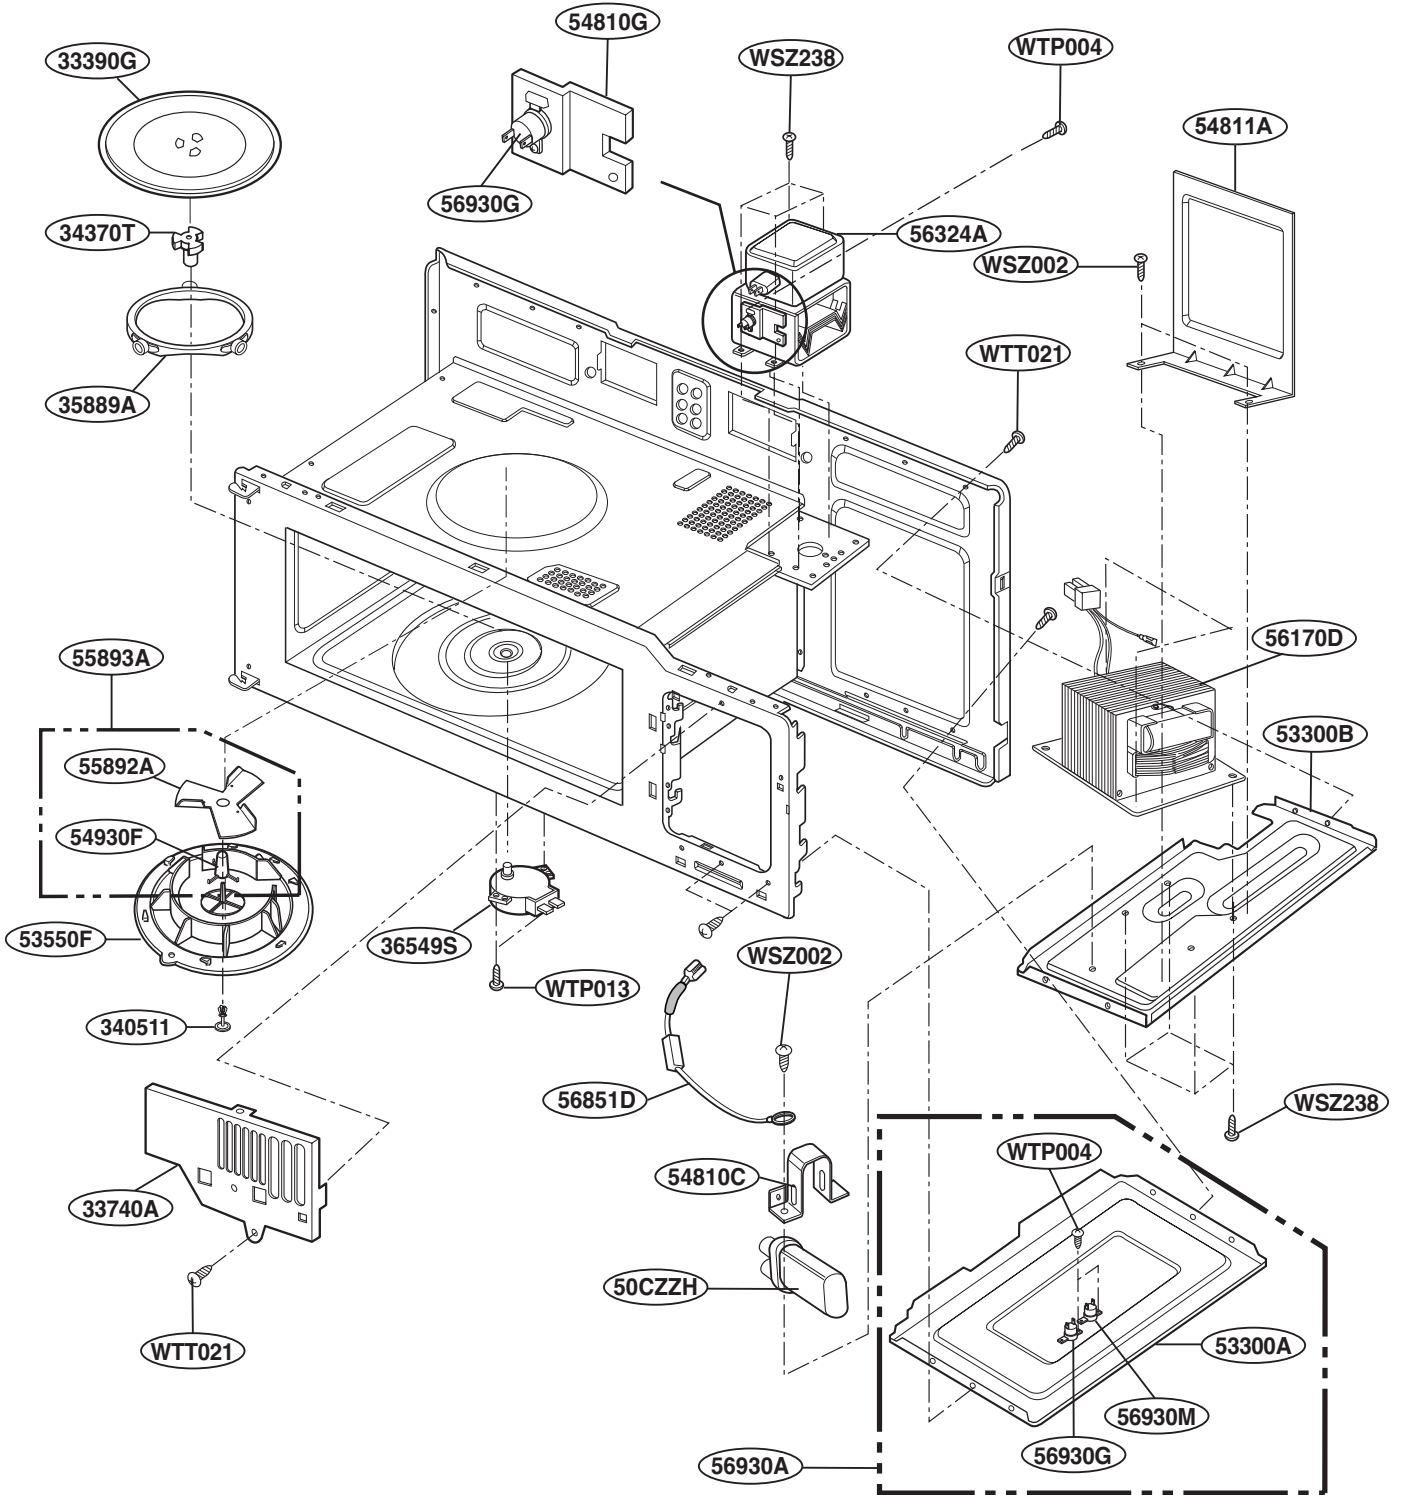

For Model :
JVM1540SMSS
JVM1540LMCS
JNM1541SMSS
HVM1540LMCS
HVM1540SMSS

OVEN CAVITY PARTS

LATCH BOARD PARTS

INTERIOR PARTS (I)

INTERIOR PARTS (II)

INSTALLATION PARTS

For Model :
JVM1540DMWW
JVM1540DMBB
JVM1540DMCC
JVM1540SMSS
JVM1540LMCS
HVM1540DMWW
HVM1540DMBB
HVM1540LMCS
HVM1540SMSS

OWNERS
MANUAL

*01

INSTALLATION
MANUAL

*04

COOKING
GUIDE
LABEL

*05

TEMPLATE

*06