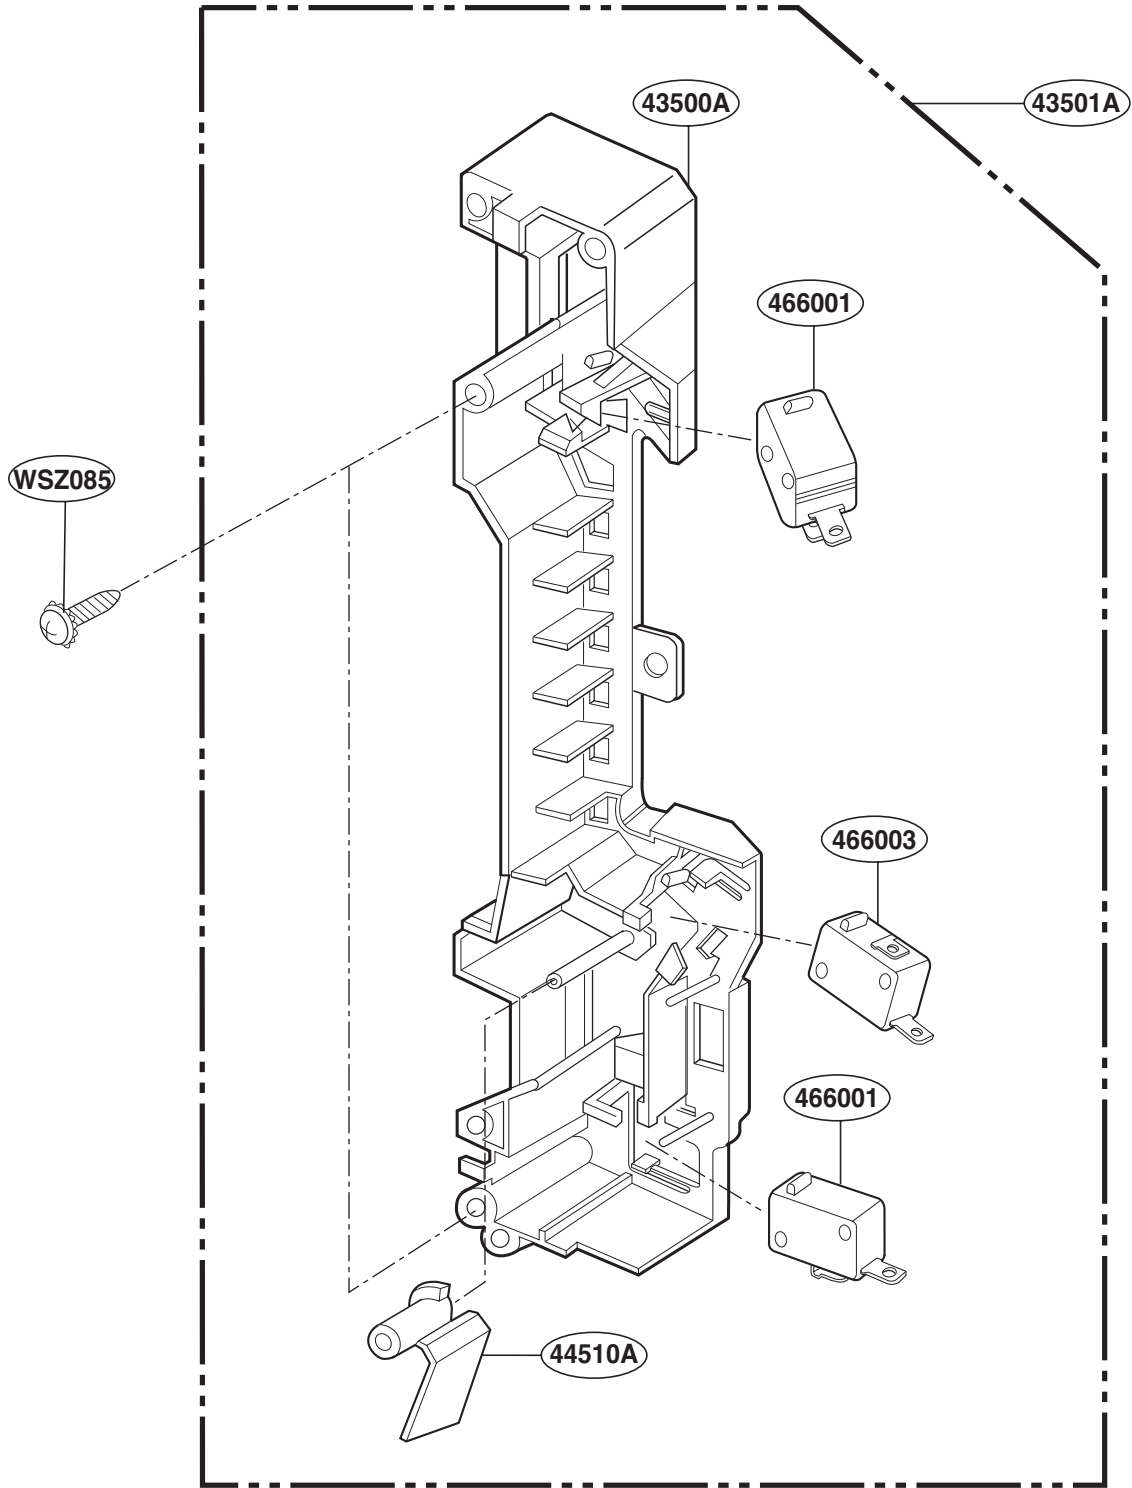

EXPLODED VIEW

DOOR PARTS

For Model :
 JVM1540DMWW
 JVM1540DMBB
 JVM1540DMCC
 JNM1541DMWW
 JNM1541DMBB
 JNM1541DMCC
 HVM1540DMWW
 HVM1540DMBB

For Model :
 JVM1540SMSS
 JVM1540LMCS
 JNM1541SMSS
 HVM1540LMCS
 HVM1540SMSS

P/No: MFL32357701

CONTROLLER PARTS

For Model :
JVM1540MWW
JVM1540DMBB
JVM1540DMCC
JNM1541DMWW
JNM1541DMBB
JNM1541DMCC
HVM1540MWW
HVM1540DMBB

For Model:
JVM1540DMBB
JNM1541DMBB
HVM1540DMBB
WTT027

For Model:
JVM1540MWW
JVM1540DMCC
JNM1541DMWW
JNM1541DMCC
HVM1540MWW
WTT029

For Model :
JVM1540SMSS
JVM1540LMCS
JNM1541SMSS
HVM1540LMCS
HVM1540SMSS

OVEN CAVITY PARTS

LATCH BOARD PARTS

INTERIOR PARTS (I)

INTERIOR PARTS (II)

INSTALLATION PARTS

For Model :
JVM1540DMWW
JVM1540DMBB
JVM1540DMCC
JVM1540SMSS
JVM1540LMCS
HVM1540DMWW
HVM1540DMBB
HVM1540LMCS
HVM1540SMSS