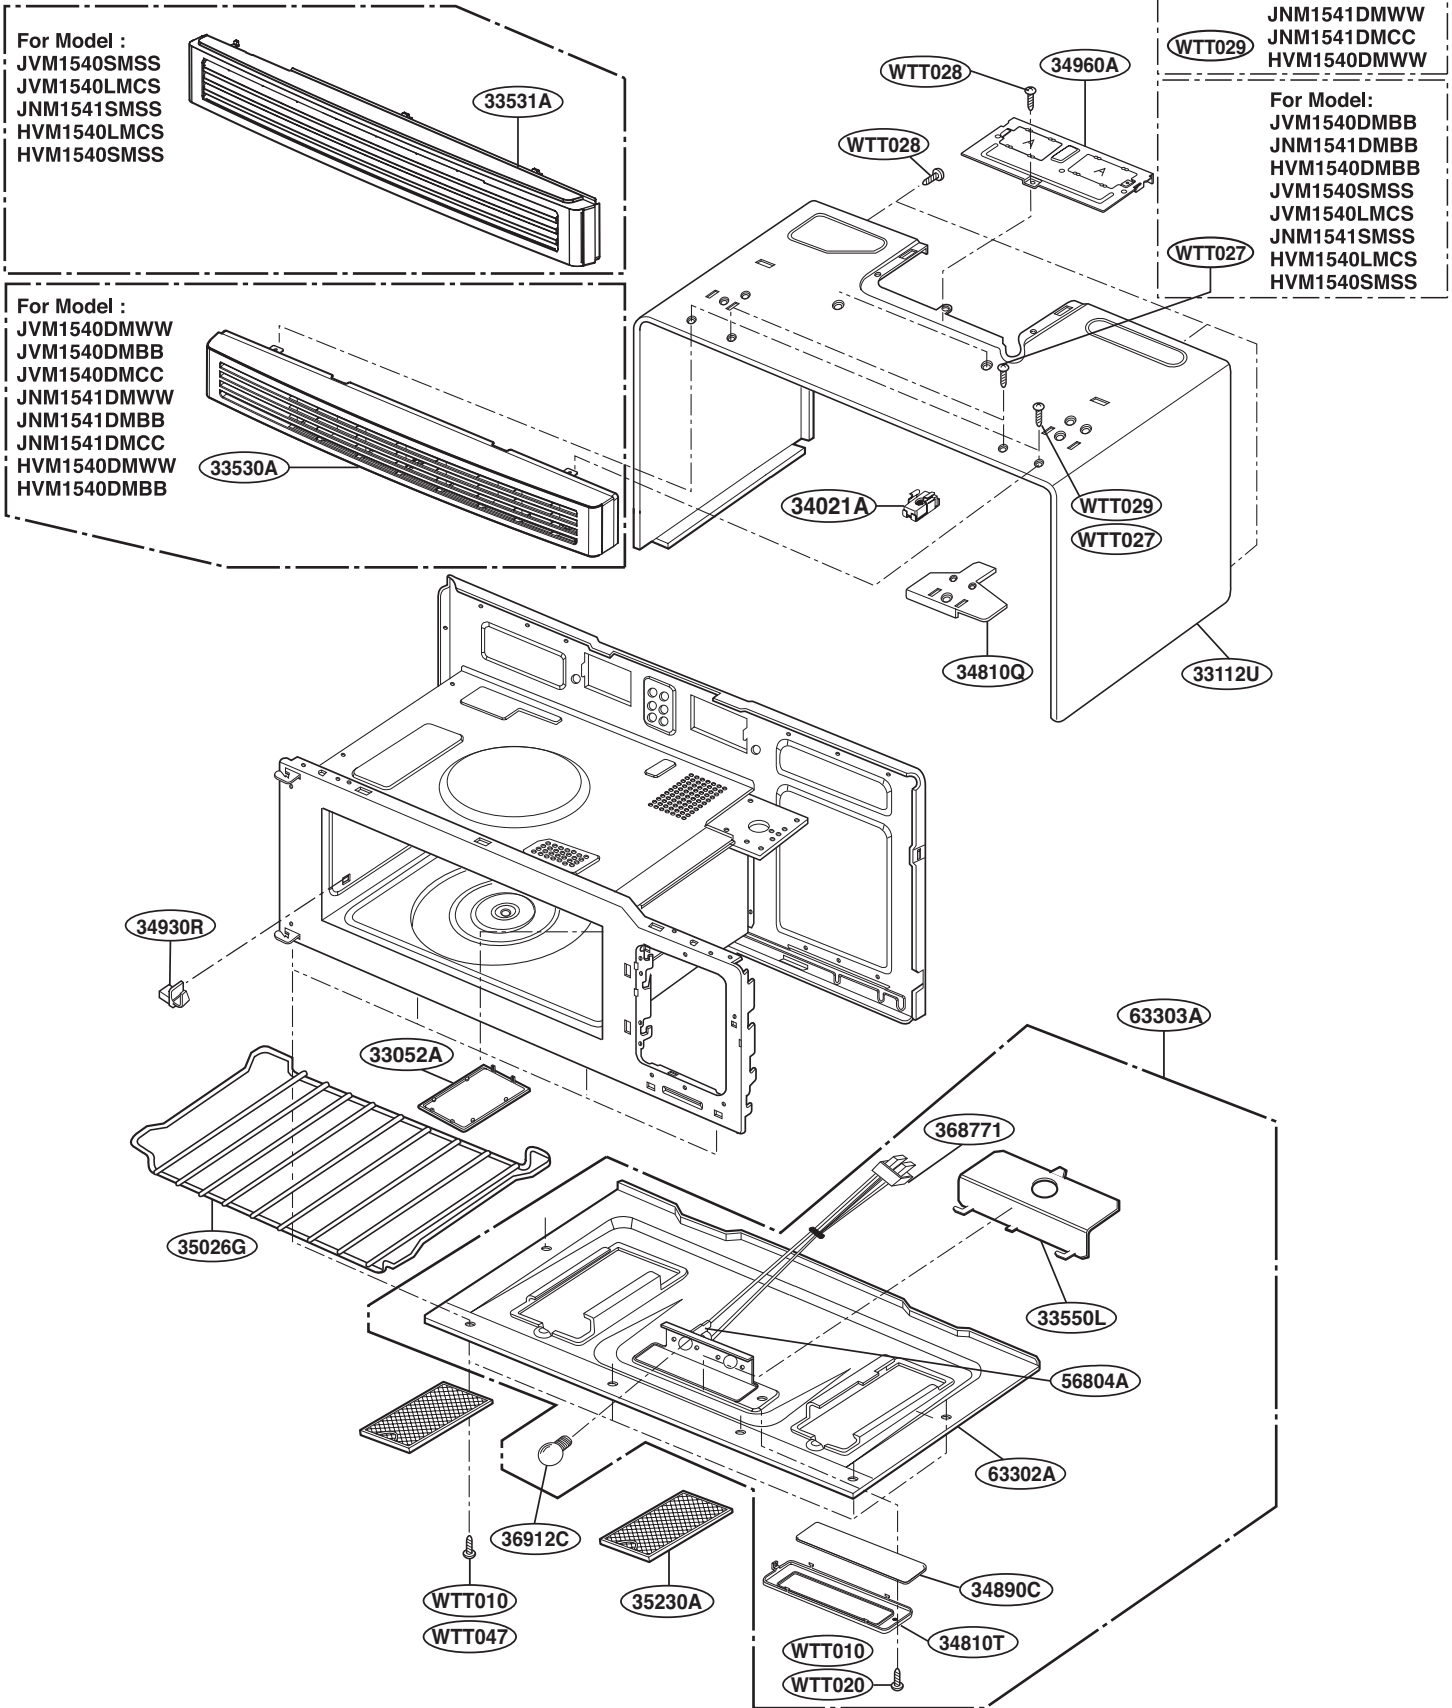

EXPLODED VIEW

DOOR PARTS

For Model :
 JVM1540DMWW
 JVM1540DMBB
 JVM1540DMCC
 JNM1541DMWW
 JNM1541DMBB
 JNM1541DMCC
 HVM1540DMWW
 HVM1540DMBB

For Model :
 JVM1540SMSS
 JVM1540LMCS
 JNM1541SMSS
 HVM1540LMCS
 HVM1540SMSS

P/No: MFL32357701

CONTROLLER PARTS

For Model :
JVM1540MWW
JVM1540DMBB
JVM1540DMCC
JNM1541DMWW
JNM1541DMBB
JNM1541DMCC
HVM1540MWW
HVM1540DMBB

For Model:
JVM1540DMBB
JNM1541DMBB
HVM1540DMBB
WTT027

For Model:
JVM1540MWW
JVM1540DMCC
JNM1541DMWW
JNM1541DMCC
HVM1540MWW
WTT029

For Model :
JVM1540SMSS
JVM1540LMCS
JNM1541SMSS
HVM1540LMCS
HVM1540SMSS

OVEN CAVITY PARTS

LATCH BOARD PARTS

INTERIOR PARTS (I)

INTERIOR PARTS (II)

INSTALLATION PARTS

For Model :
JVM1540DMWW
JVM1540DMBB
JVM1540DMCC
JVM1540SMSS
JVM1540LMCS
HVM1540DMWW
HVM1540DMBB
HVM1540LMCS
HVM1540SMSS