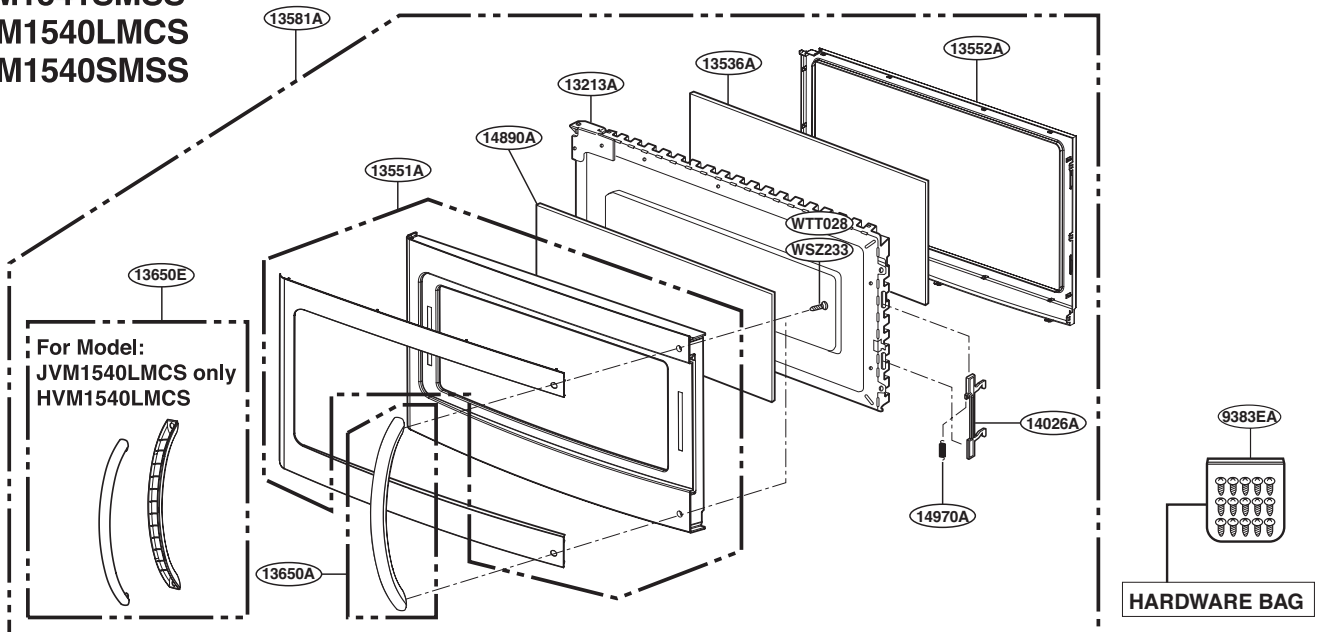

EXPLODED VIEW

DOOR PARTS

For Model :
 JVM1540DMWW
 JVM1540DMBB
 JVM1540DMCC
 JNM1541DMWW
 JNM1541DMBB
 JNM1541DMCC
 HVM1540DMWW
 HVM1540DMBB

For Model :
 JVM1540SMSS
 JVM1540LMCS
 JNM1541SMSS
 HVM1540LMCS
 HVM1540SMSS

P/No: MFL32357701

CONTROLLER PARTS

For Model :
JVM1540MWW
JVM1540DMBB
JVM1540DMCC
JNM1541DMWW
JNM1541DMBB
JNM1541DMCC
HVM1540MWW
HVM1540DMBB

For Model:
JVM1540DMBB
JNM1541DMBB
HVM1540DMBB
WTT027

For Model:
JVM1540MWW
JVM1540DMCC
JNM1541DMWW
JNM1541DMCC
HVM1540MWW
WTT029

For Model :
JVM1540SMSS
JVM1540LMCS
JNM1541SMSS
HVM1540LMCS
HVM1540SMSS

OVEN CAVITY PARTS

LATCH BOARD PARTS

INTERIOR PARTS (I)

INTERIOR PARTS (II)

INSTALLATION PARTS

For Model :
JVM1540DMWW
JVM1540DMBB
JVM1540DMCC
JVM1540SMSS
JVM1540LMCS
HVM1540DMWW
HVM1540DMBB
HVM1540LMCS
HVM1540SMSS