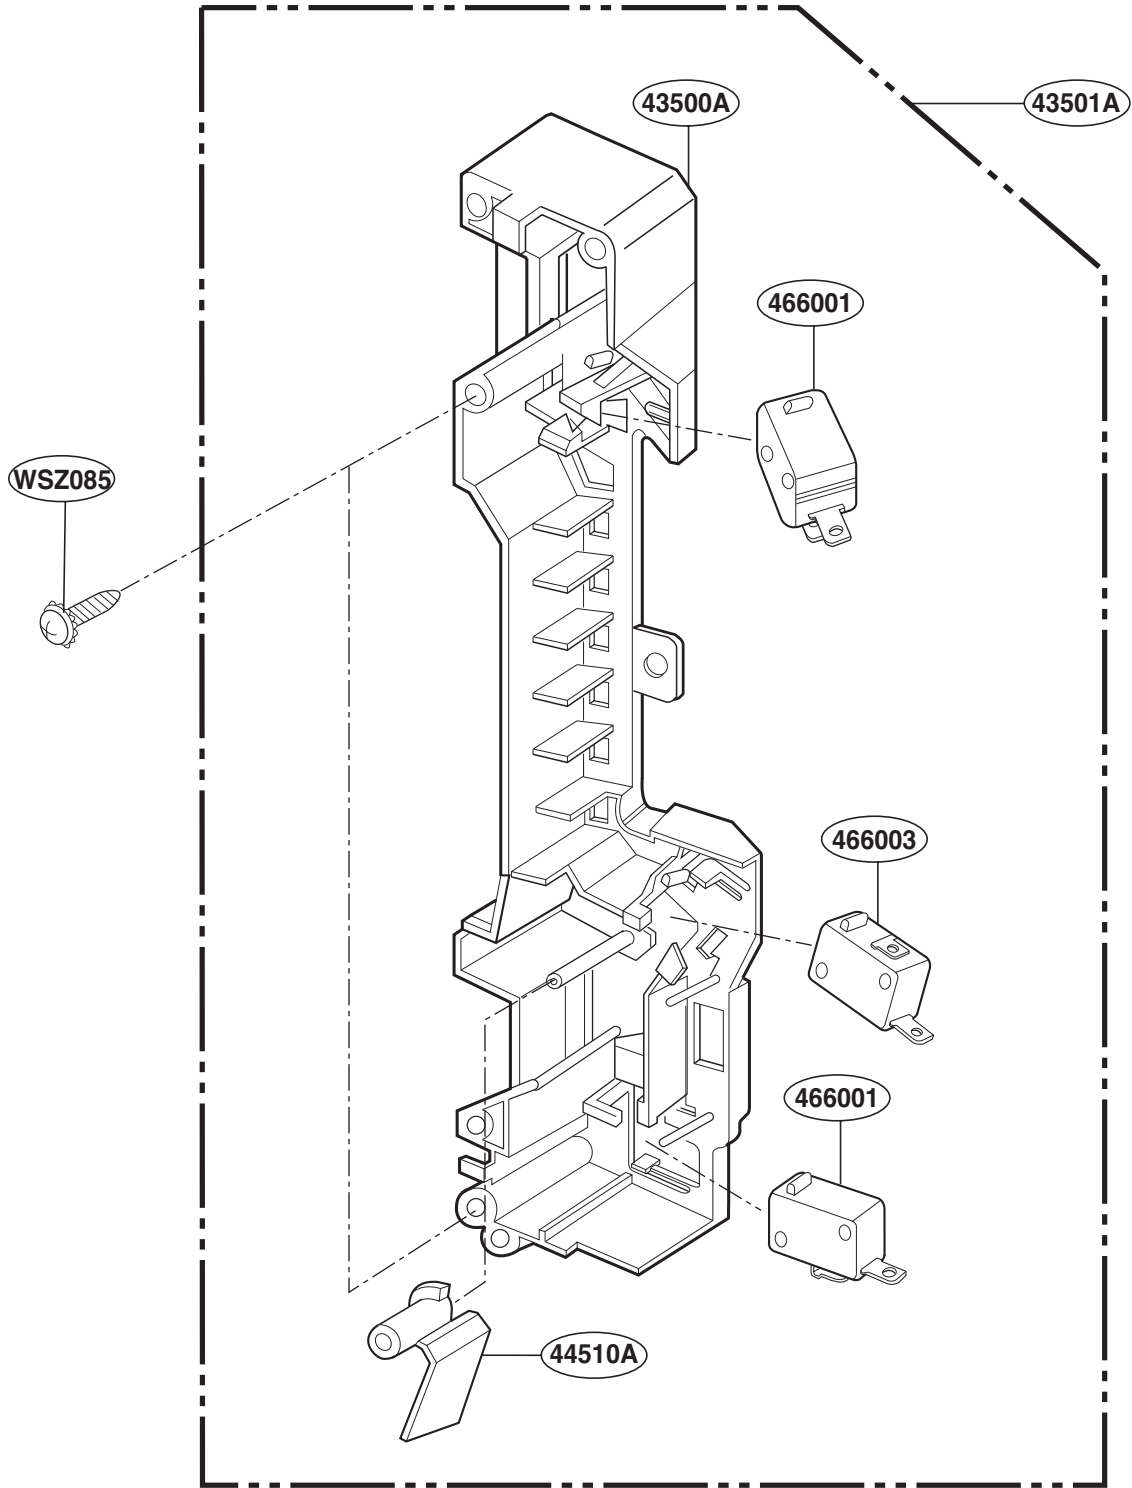

For Model:
 JVM1540MWW
 JVM1540DMCC
 JNM1541DMWW
 JNM1541DMCC
 HVM1540MWW
 (WTT029)

For Model :
 JVM1540SMSS
 JVM1540LMCS
 JNM1541SMSS
 HVM1540LMCS
 HVM1540SMSS

OVEN CAVITY PARTS

LATCH BOARD PARTS

INTERIOR PARTS (I)

INTERIOR PARTS (II)

INSTALLATION PARTS

For Model :
JVM1540DMWW
JVM1540DMBB
JVM1540DMCC
JVM1540SMSS
JVM1540LMCS
HVM1540DMWW
HVM1540DMBB
HVM1540LMCS
HVM1540SMSS

OWNERS
MANUAL

*01

INSTALLATION
MANUAL

*04

COOKING
GUIDE
LABEL