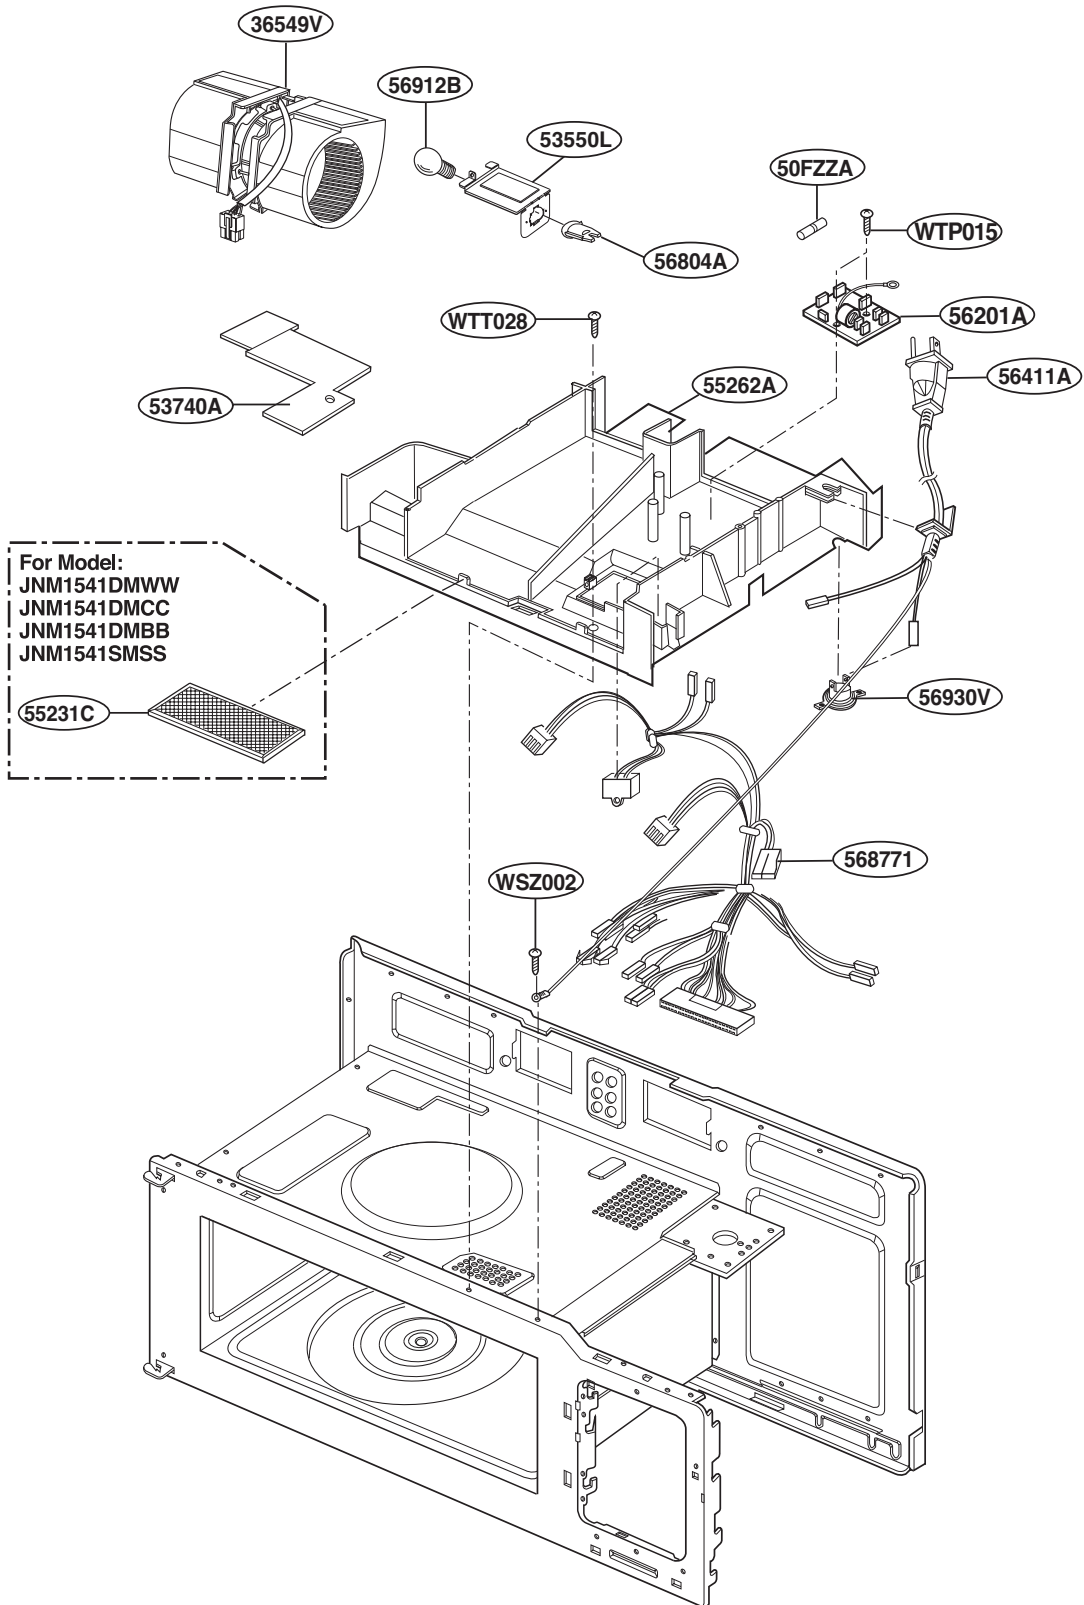

WTT020

LATCH BOARD PARTS

INTERIOR PARTS (I)

INTERIOR PARTS (II)

INSTALLATION PARTS

For Model :
 JVM1540MWW
 JVM1540MBS
 JVM1540MCC
 JVM1540MSS
 JVM1540LCS
 HVM1540MWW
 HVM1540MBS
 HVM1540LCS
 HVM1540MSS

- OWNERS MANUAL
- *01
- INSTALLATION MANUAL
- *04
- COOKING GUIDE LABEL
- *05
- TEMPLATE
- *06