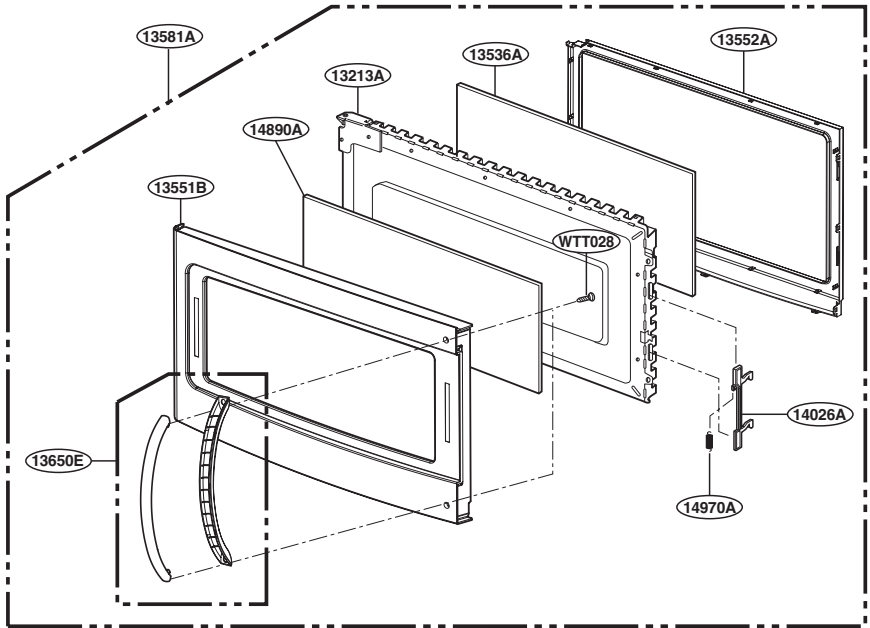

EXPLODED VIEW

DOOR PARTS

For Model :
JVM1540DMWW
JVM1540DMBB
JVM1540DMCC
JNM1541DMWW
JNM1541DMBB
JNM1541DMCC
HVM1540DMWW
HVM1540DMBB

For Model :
JVM1540SMSS
JVM1540LMCS
JNM1541SMSS
HVM1540LMCS
HVM1540SMSS

P/No: MFL32357701

CONTROLLER PARTS

For Model :
 JVM1540MWW
 JVM1540DMBB
 JVM1540DMCC
 JNM1541DMWW
 JNM1541DMBB
 JNM1541DMCC
 HVM1540MWW
 HVM1540DMBB

For Model:
 JVM1540DMBB
 JNM1541DMBB
 HVM1540DMBB
 (WTT027)

For Model:
 JVM1540MWW
 JVM1540DMCC
 JNM1541DMWW
 JNM1541DMCC
 HVM1540MWW
 (WTT029)

For Model :
 JVM1540SMSS
 JVM1540LMCS
 JNM1541SMSS
 HVM1540LMCS
 HVM1540SMSS

OVEN CAVITY PARTS

LATCH BOARD PARTS

INTERIOR PARTS (I)