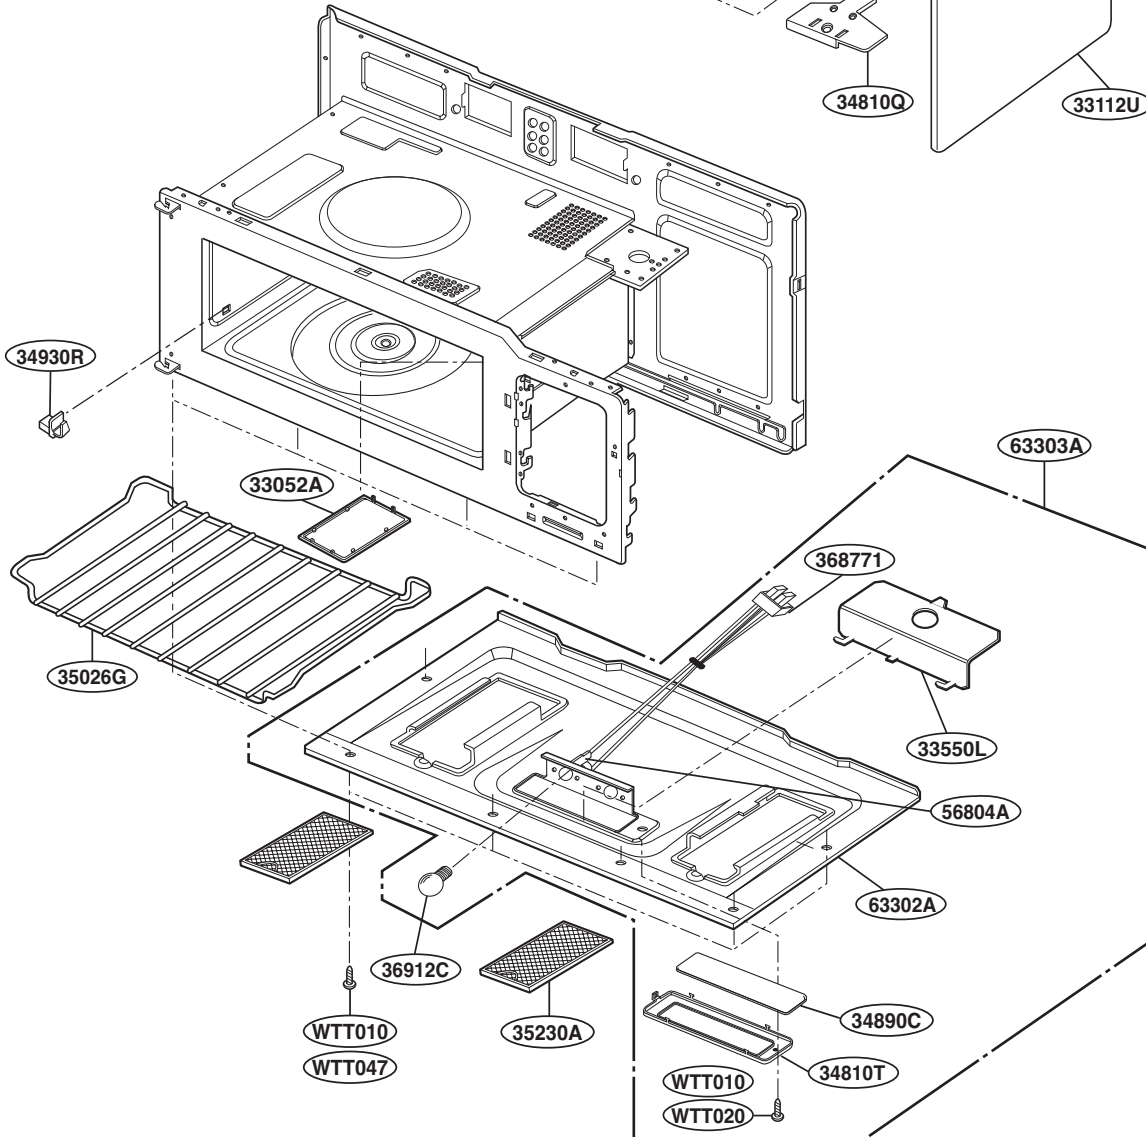

34930R

33052A

35026G

63303A

368771

33550L

56804A

63302A

36912C

35230A

WTT010

WTT047

34890C

34810T

WTT010

WTT020