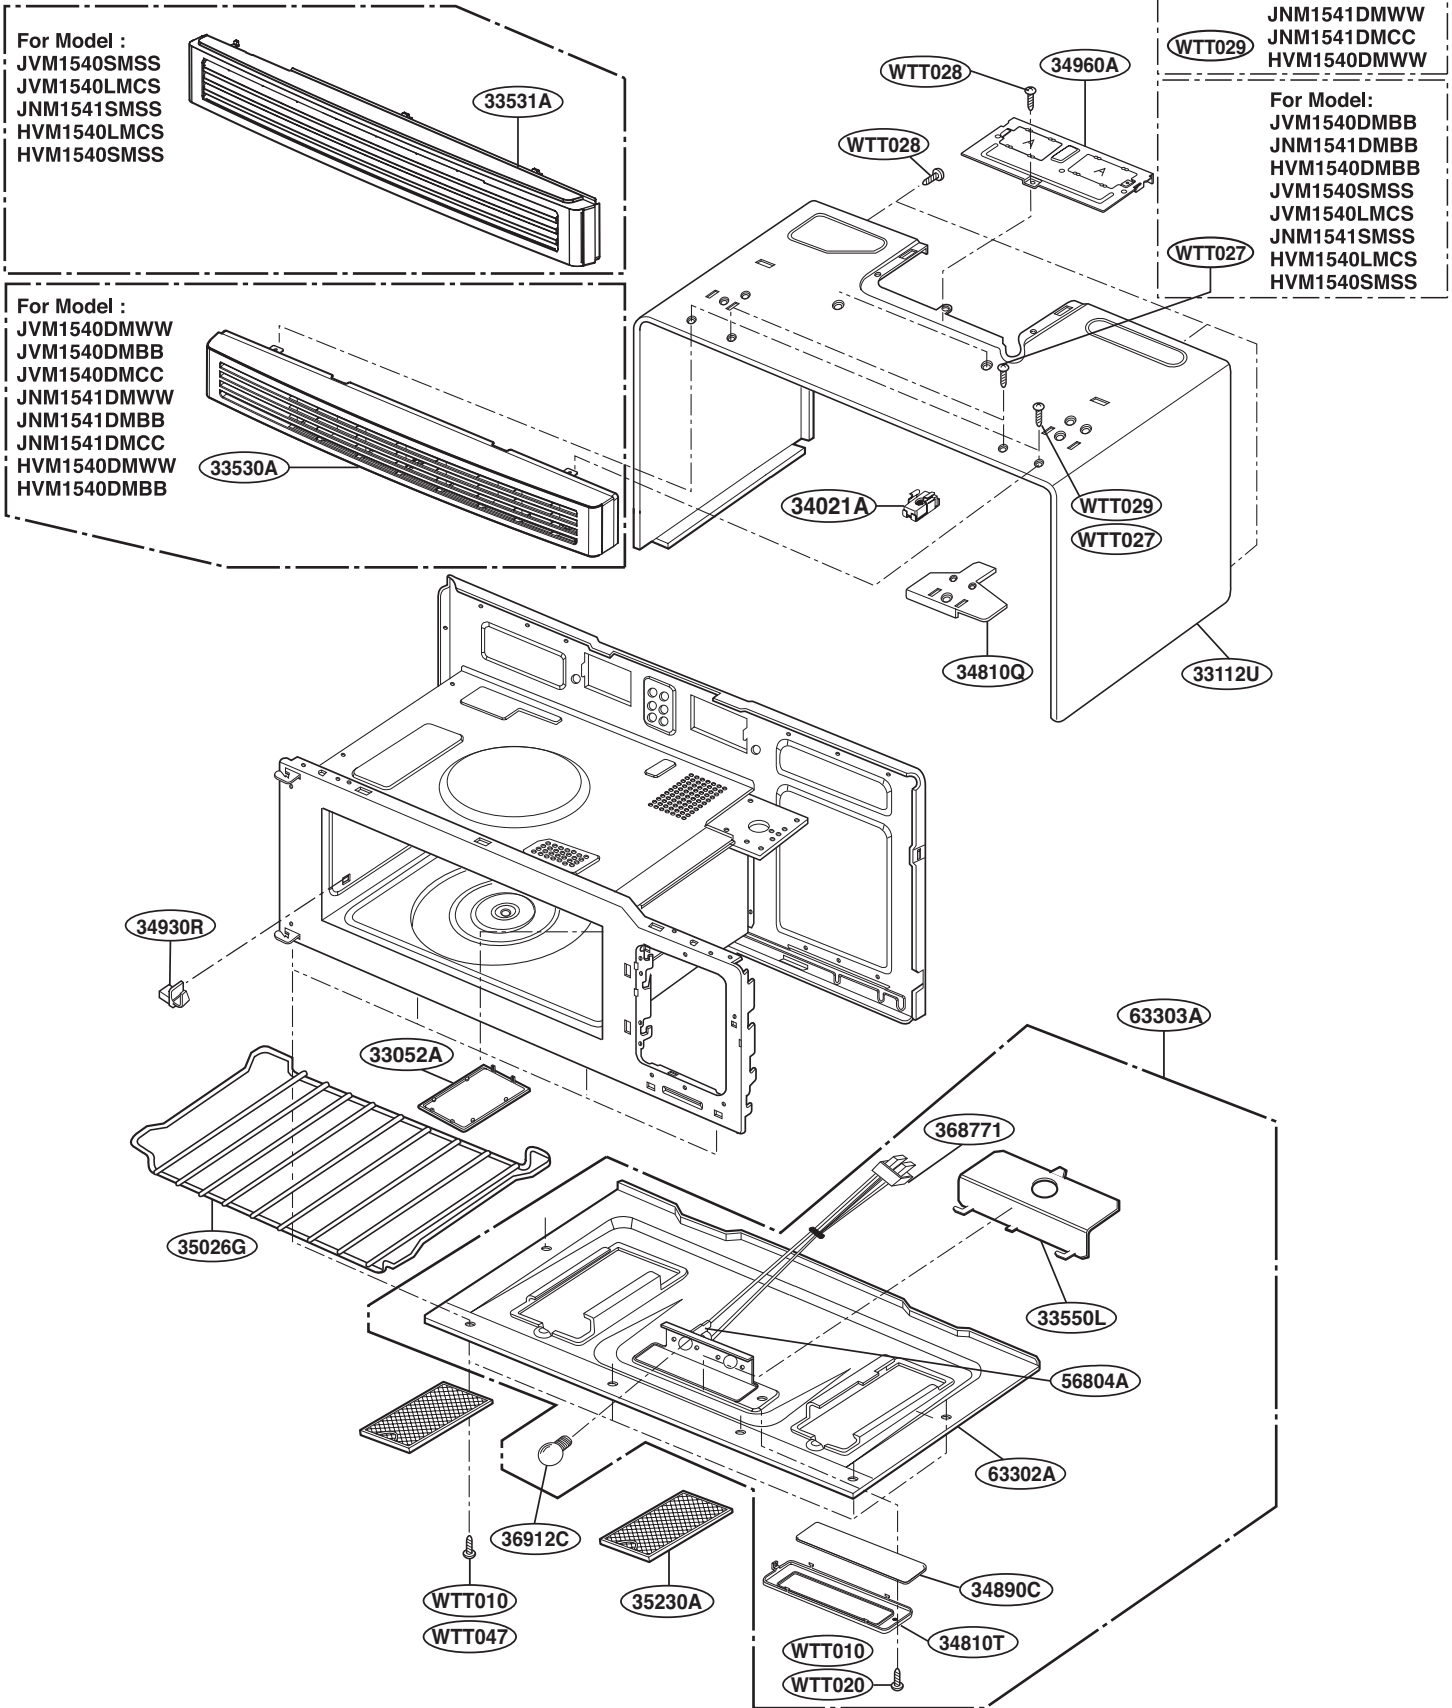

EXPLODED VIEW

DOOR PARTS

For Model :
JVM1540DMWW
JVM1540DMBB
JVM1540DMCC
JNM1541DMWW
JNM1541DMBB
JNM1541DMCC
HVM1540DMWW
HVM1540DMBB

For Model :
JVM1540SMSS
JVM1540LMCS
JNM1541SMSS
HVM1540LMCS
HVM1540SMSS

P/No: MFL32357701

CONTROLLER PARTS

For Model :
 JVM1540MWW
 JVM1540DMBB
 JVM1540DMCC
 JNM1541DMWW
 JNM1541DMBB
 JNM1541DMCC
 HVM1540MWW
 HVM1540DMBB

For Model:
 JVM1540DMBB
 JNM1541DMBB
 HVM1540DMBB
 (WTT027)

For Model:
 JVM1540MWW
 JVM1540DMCC
 JNM1541DMWW
 JNM1541DMCC
 HVM1540MWW
 (WTT029)

For Model :
 JVM1540SMSS
 JVM1540LMCS
 JNM1541SMSS
 HVM1540LMCS
 HVM1540SMSS

OVEN CAVITY PARTS

LATCH BOARD PARTS

INTERIOR PARTS (I)