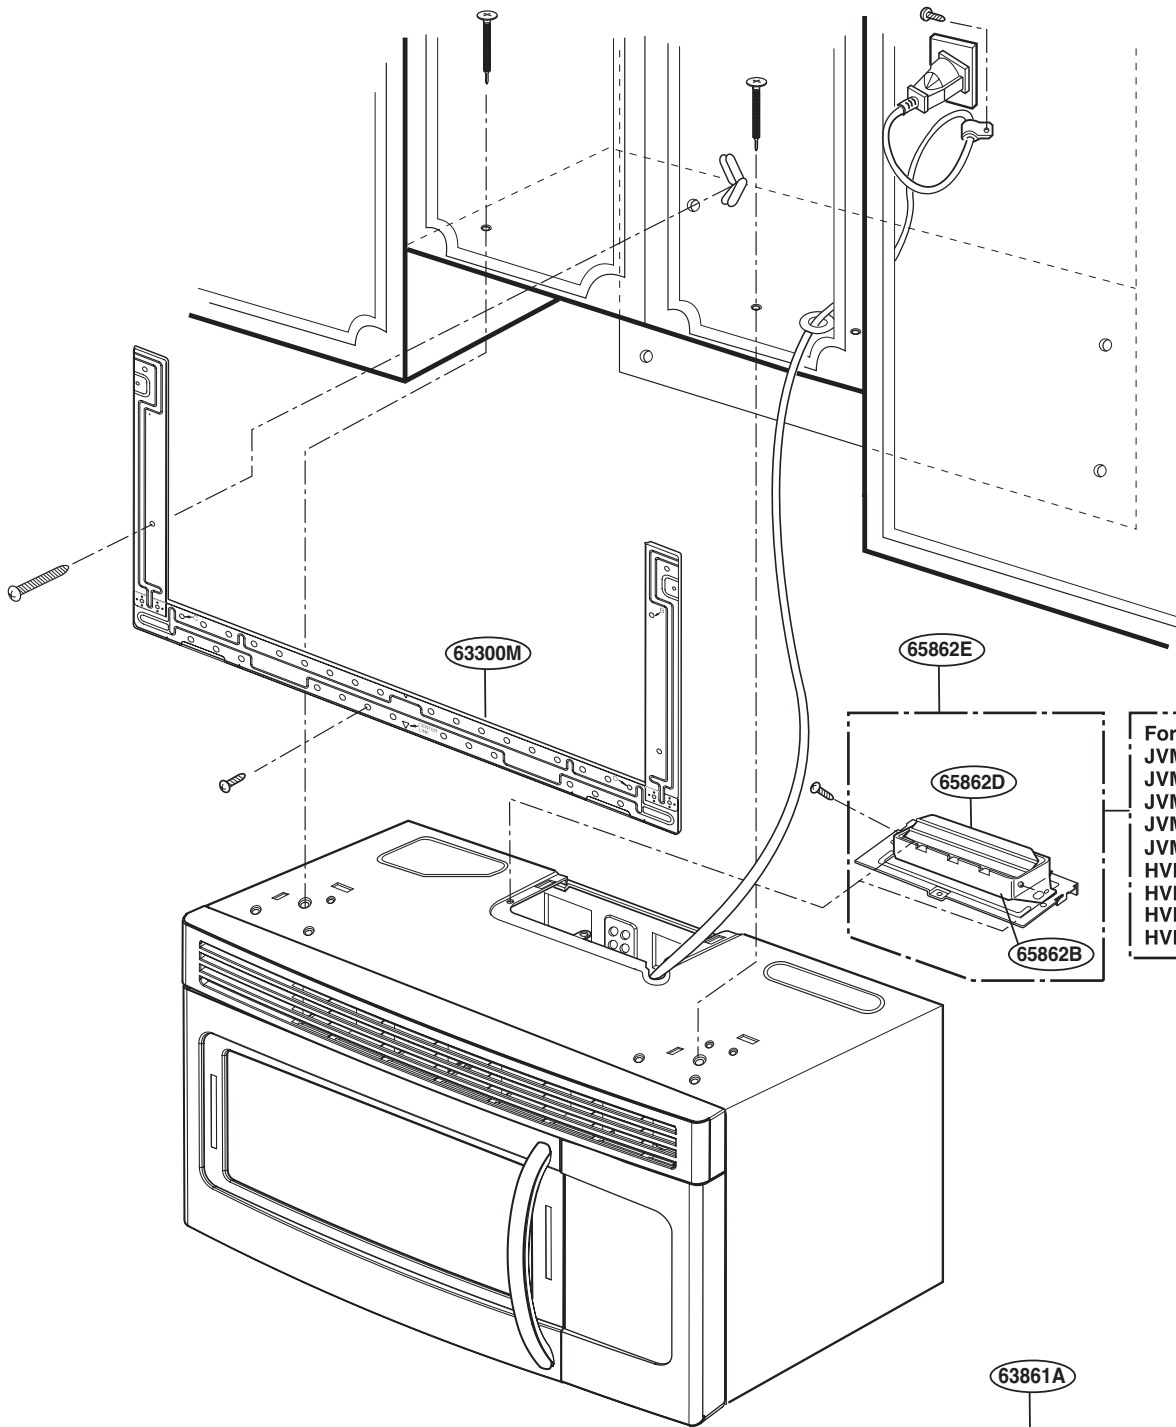

WTT020

LATCH BOARD PARTS

INTERIOR PARTS (I)

INTERIOR PARTS (II)

INSTALLATION PARTS

For Model :
 JVM1540MWW
 JVM1540MBS
 JVM1540MCC
 JVM1540MSS
 JVM1540LCS
 HVM1540MWW
 HVM1540MBS
 HVM1540LCS
 HVM1540MSS

- OWNERS MANUAL
- *01
- INSTALLATION MANUAL
- *04
- COOKING GUIDE LABEL
- *05
- TEMPLATE
- *06