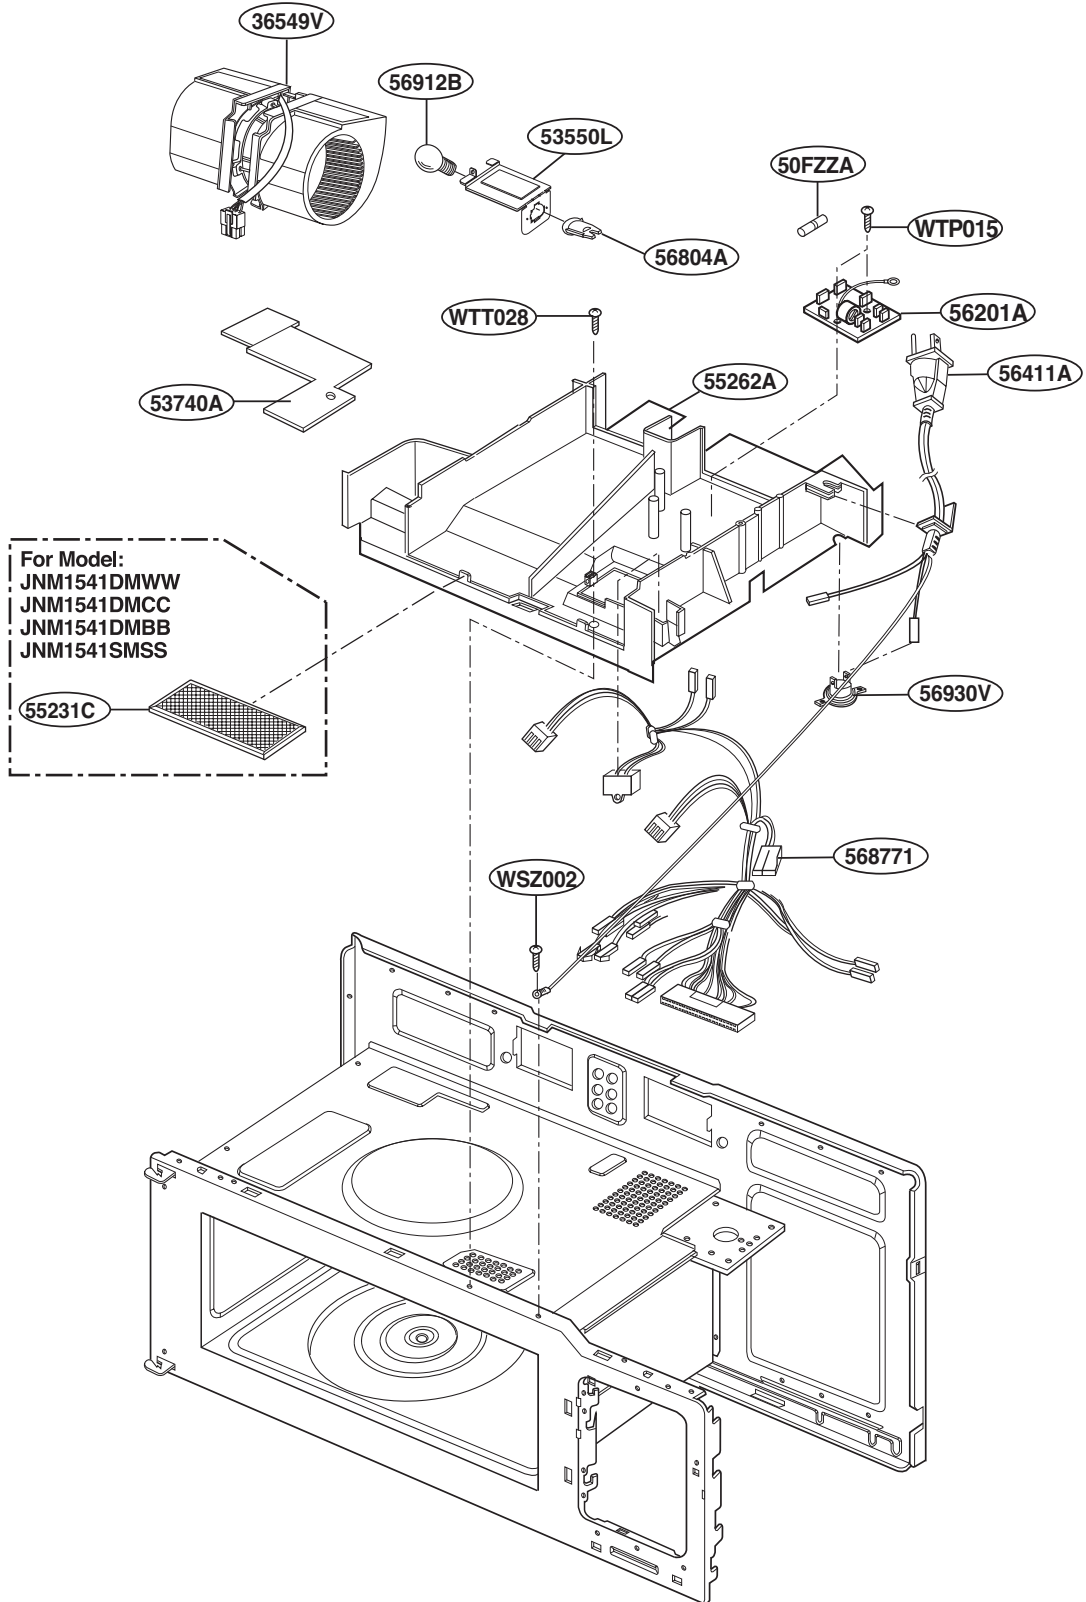

For Model:
 JVM1540MWW
 JVM1540DMCC
 JNM1541DMWW
 JNM1541DMCC
 HVM1540MWW
 (WTT029)

For Model :
 JVM1540SMSS
 JVM1540LMCS
 JNM1541SMSS
 HVM1540LMCS
 HVM1540SMSS

OVEN CAVITY PARTS

LATCH BOARD PARTS

INTERIOR PARTS (I)

INTERIOR PARTS (II)

INSTALLATION PARTS

For Model :
JVM1540DMWW
JVM1540DMBB
JVM1540DMCC
JVM1540SMSS
JVM1540LMCS
HVM1540DMWW
HVM1540DMBB
HVM1540LMCS
HVM1540SMSS

OWNERS
MANUAL

*01

INSTALLATION
MANUAL

*04

COOKING
GUIDE
LABEL