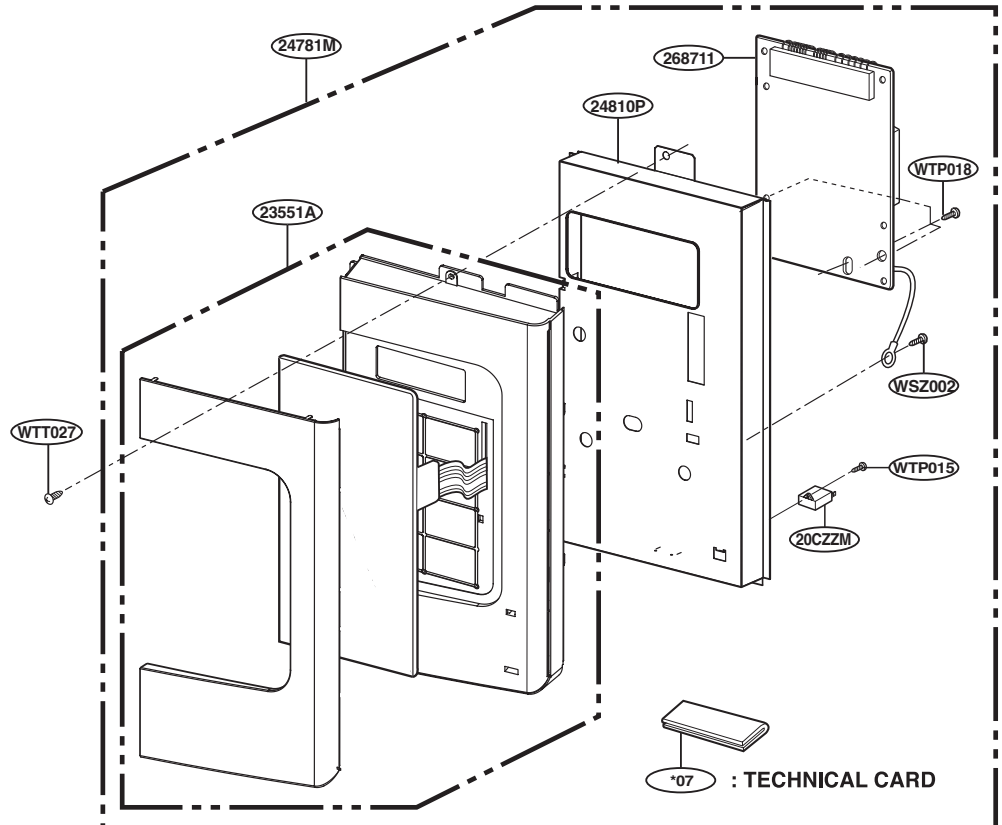

P/No: MFL32357701

CONTROLLER PARTS

For Model :
 JVM1540MWW
 JVM1540DMBB
 JVM1540DMCC
 JNM1541DMWW
 JNM1541DMBB
 JNM1541DMCC
 HVM1540MWW
 HVM1540DMBB

For Model:
 JVM1540DMBB
 JNM1541DMBB
 HVM1540DMBB
 (WTT027)

For Model:
 JVM1540MWW
 JVM1540DMCC
 JNM1541DMWW
 JNM1541DMCC
 HVM1540MWW
 (WTT029)

For Model :
 JVM1540SMSS
 JVM1540LMCS
 JNM1541SMSS
 HVM1540LMCS
 HVM1540SMSS

OVEN CAVITY PARTS

LATCH BOARD PARTS

INTERIOR PARTS (I)