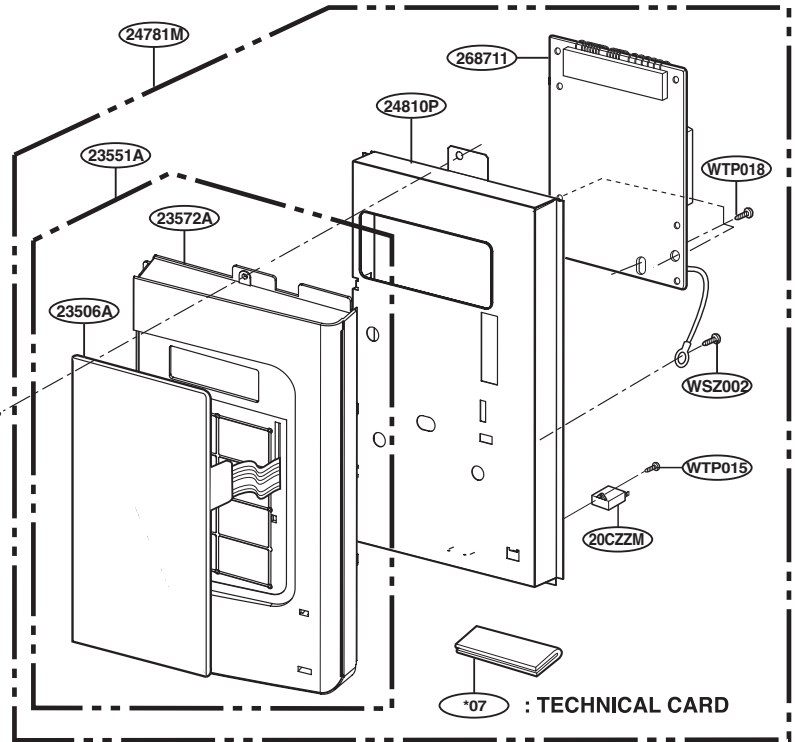

EXPLODED VIEW

DOOR PARTS

For Model :
JVM1540DMWW
JVM1540DMBB
JVM1540DMCC
JNM1541DMWW
JNM1541DMBB
JNM1541DMCC
HVM1540DMWW
HVM1540DMBB

For Model :
JVM1540SMSS
JVM1540LMCS
JNM1541SMSS
HVM1540LMCS
HVM1540SMSS

P/No: MFL32357701

CONTROLLER PARTS

For Model :
 JVM1540MWW
 JVM1540DMBB
 JVM1540DMCC
 JNM1541DMWW
 JNM1541DMBB
 JNM1541DMCC
 HVM1540MWW
 HVM1540DMBB

For Model:
 JVM1540DMBB
 JNM1541DMBB
 HVM1540DMBB
 (WTT027)

For Model:
 JVM1540MWW
 JVM1540DMCC
 JNM1541DMWW
 JNM1541DMCC
 HVM1540MWW
 (WTT029)

For Model :
 JVM1540SMSS
 JVM1540LMCS
 JNM1541SMSS
 HVM1540LMCS
 HVM1540SMSS

OVEN CAVITY PARTS

LATCH BOARD PARTS

INTERIOR PARTS (I)