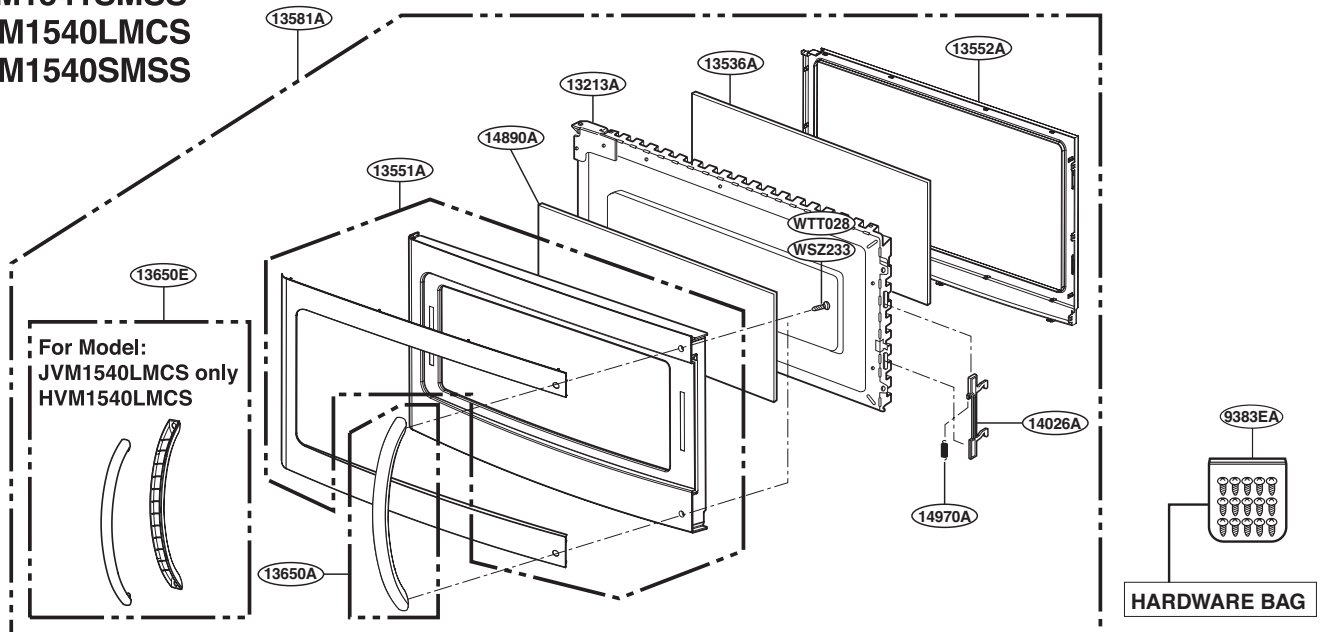

EXPLODED VIEW

DOOR PARTS

For Model :
JVM1540DMWW
JVM1540DMBB
JVM1540DMCC
JNM1541DMWW
JNM1541DMBB
JNM1541DMCC
HVM1540DMWW
HVM1540DMBB

For Model :
JVM1540SMSS
JVM1540LMCS
JNM1541SMSS
HVM1540LMCS
HVM1540SMSS

P/No: MFL32357701

CONTROLLER PARTS

For Model :
 JVM1540MWW
 JVM1540DMBB
 JVM1540DMCC
 JNM1541DMWW
 JNM1541DMBB
 JNM1541DMCC
 HVM1540MWW
 HVM1540DMBB

For Model:
 JVM1540DMBB
 JNM1541DMBB
 HVM1540DMBB
 (WTT027)

For Model:
 JVM1540MWW
 JVM1540DMCC
 JNM1541DMWW
 JNM1541DMCC
 HVM1540MWW
 (WTT029)

For Model :
 JVM1540SMSS
 JVM1540LMCS
 JNM1541SMSS
 HVM1540LMCS
 HVM1540SMSS

OVEN CAVITY PARTS

LATCH BOARD PARTS

INTERIOR PARTS (I)