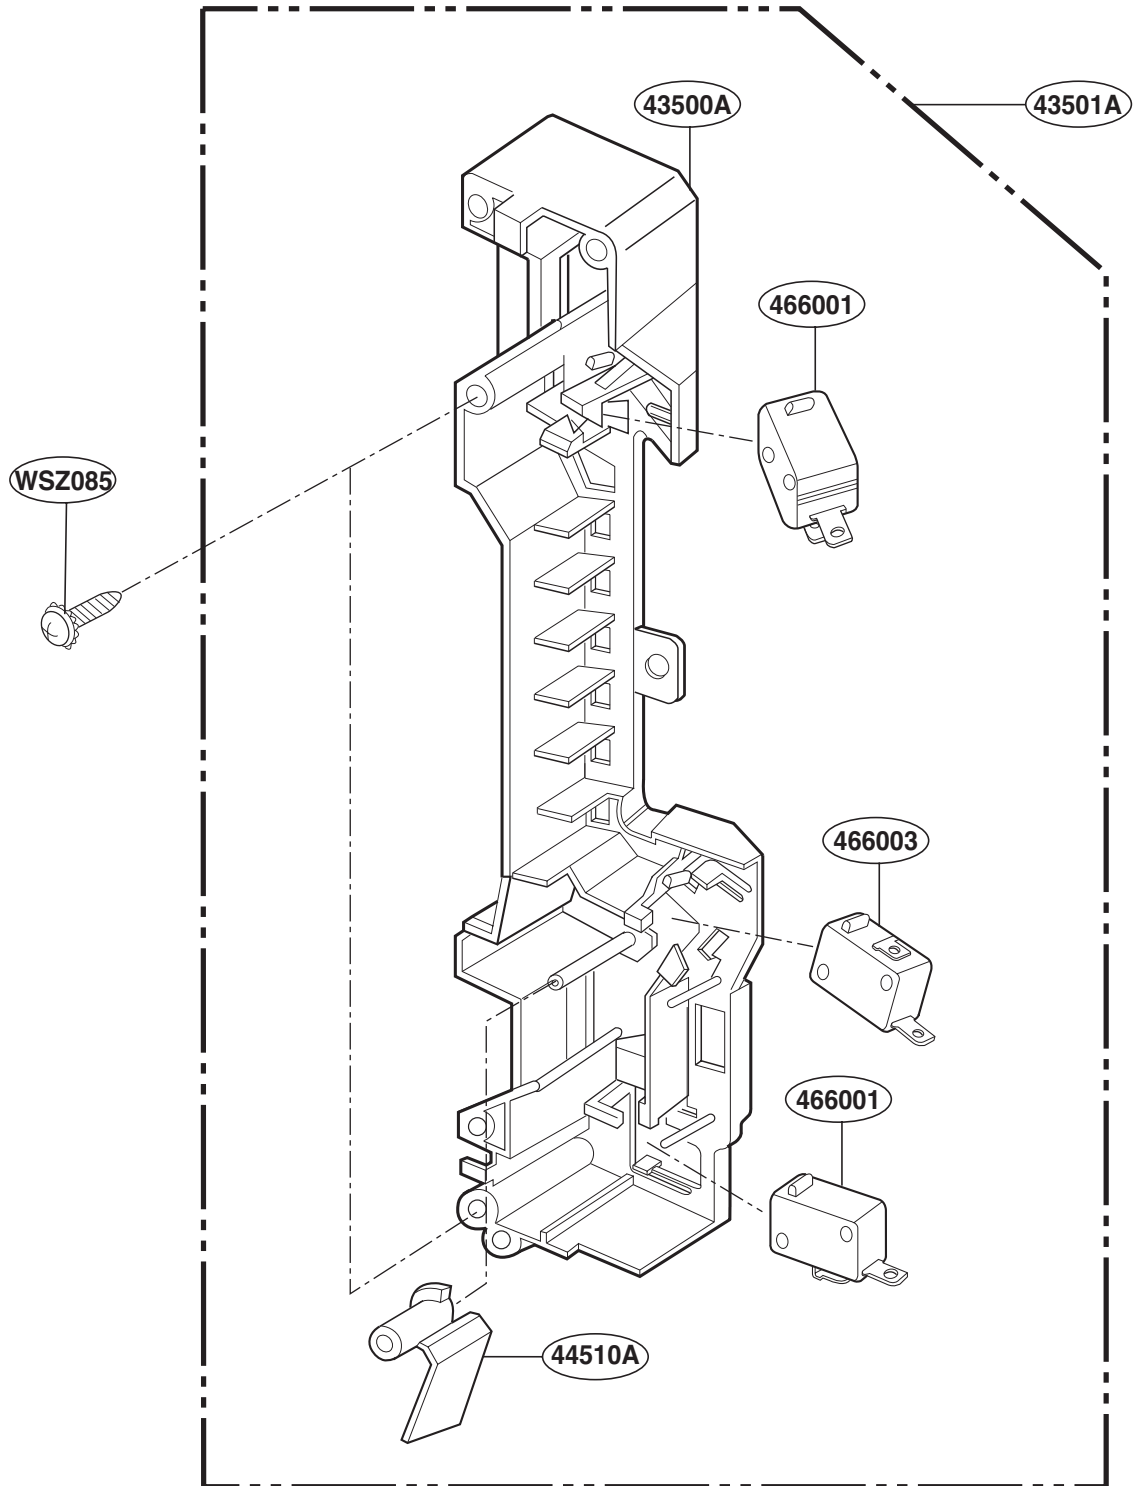

WTT020

LATCH BOARD PARTS

INTERIOR PARTS (I)

INTERIOR PARTS (II)

INSTALLATION PARTS

For Model :
 JVM1540MWW
 JVM1540MBS
 JVM1540MCC
 JVM1540MSS
 JVM1540LCS
 HVM1540MWW
 HVM1540MBS
 HVM1540LCS
 HVM1540MSS

- OWNERS MANUAL
- *01
- INSTALLATION MANUAL
- *04
- COOKING GUIDE LABEL
- *05
- TEMPLATE
- *06