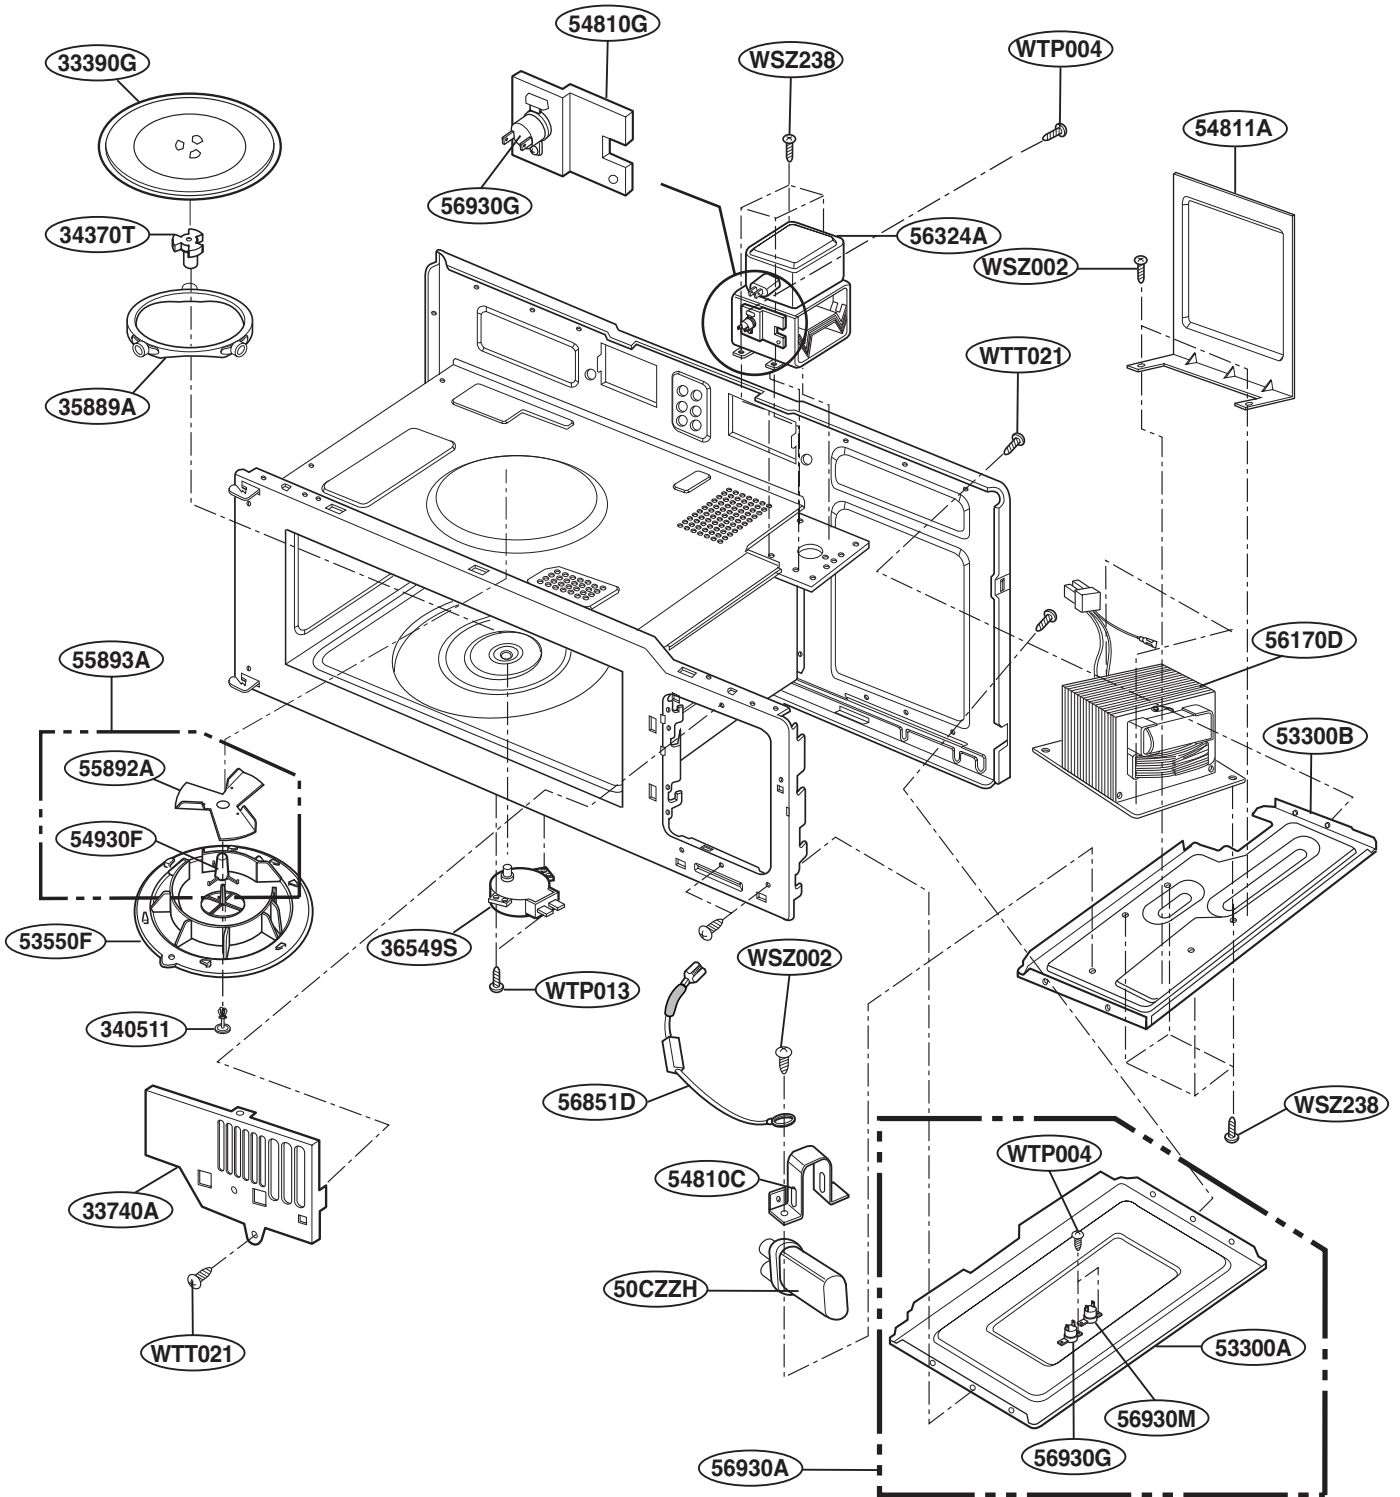

For Model:
 JVM1540MWW
 JVM1540DMCC
 JNM1541DMWW
 JNM1541DMCC
 HVM1540MWW
 (WTT029)

For Model :
 JVM1540SMSS
 JVM1540LMCS
 JNM1541SMSS
 HVM1540LMCS
 HVM1540SMSS

OVEN CAVITY PARTS

LATCH BOARD PARTS

INTERIOR PARTS (I)

INTERIOR PARTS (II)

INSTALLATION PARTS

For Model :
JVM1540DMWW
JVM1540DMBB
JVM1540DMCC
JVM1540SMSS
JVM1540LMCS
HVM1540DMWW
HVM1540DMBB
HVM1540LMCS
HVM1540SMSS

OWNERS
MANUAL

*01

INSTALLATION
MANUAL

*04

COOKING
GUIDE
LABEL