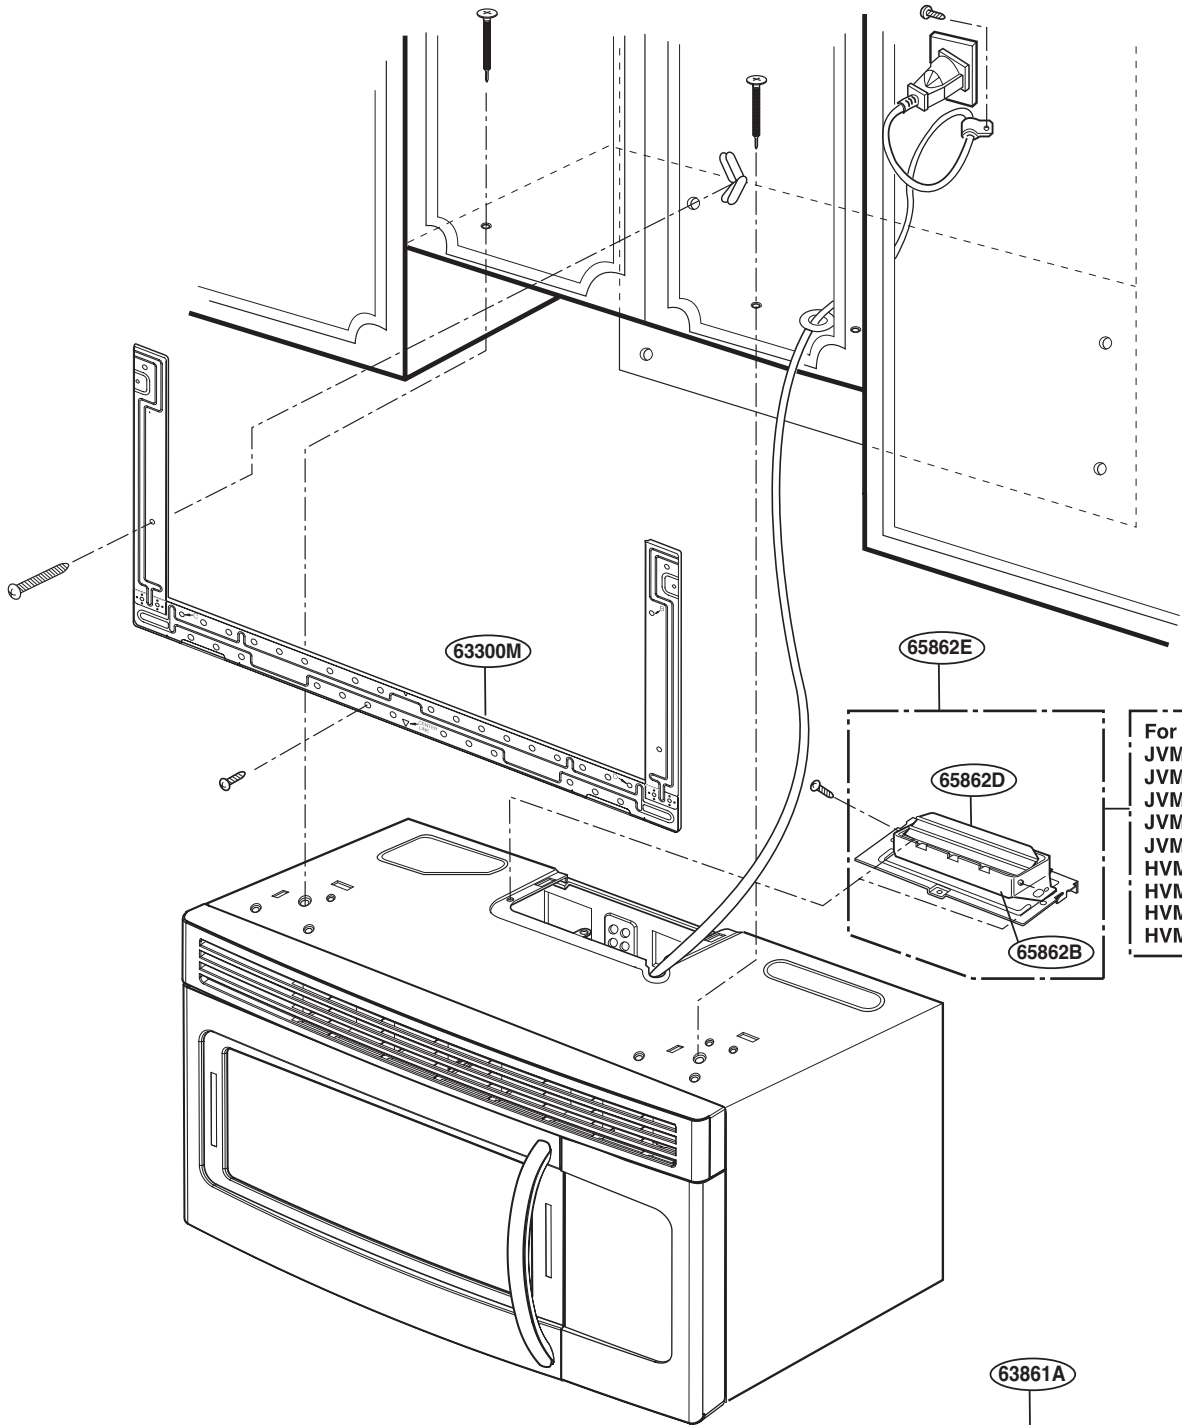

WTT027

LATCH BOARD PARTS

INTERIOR PARTS (I)

INTERIOR PARTS (II)

INSTALLATION PARTS

For Model :
JVM1540MWW
JVM1540DMBB
JVM1540DMCC
JVM1540SMSS
JVM1540LMCS
HVM1540MWW
HVM1540DMBB
HVM1540LMCS
HVM1540SMSS

- OWNERS MANUAL *01
- INSTALLATION MANUAL *04
- COOKING GUIDE LABEL *05
- TEMPLATE *06