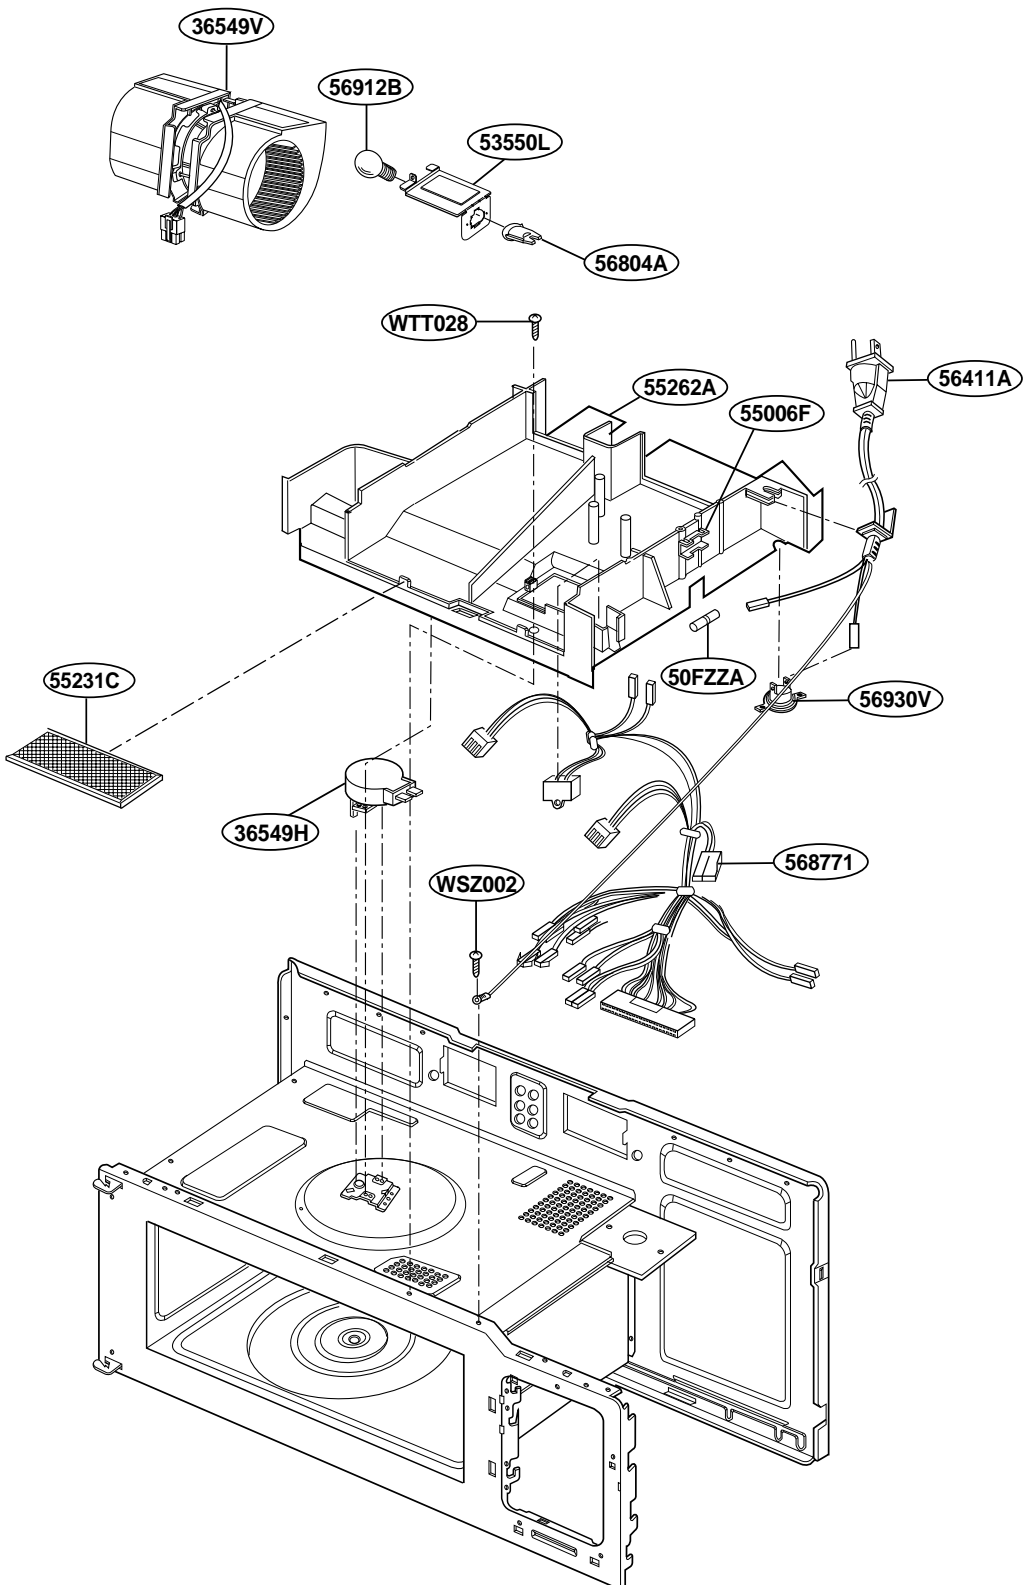

INTERIOR PARTS (II)