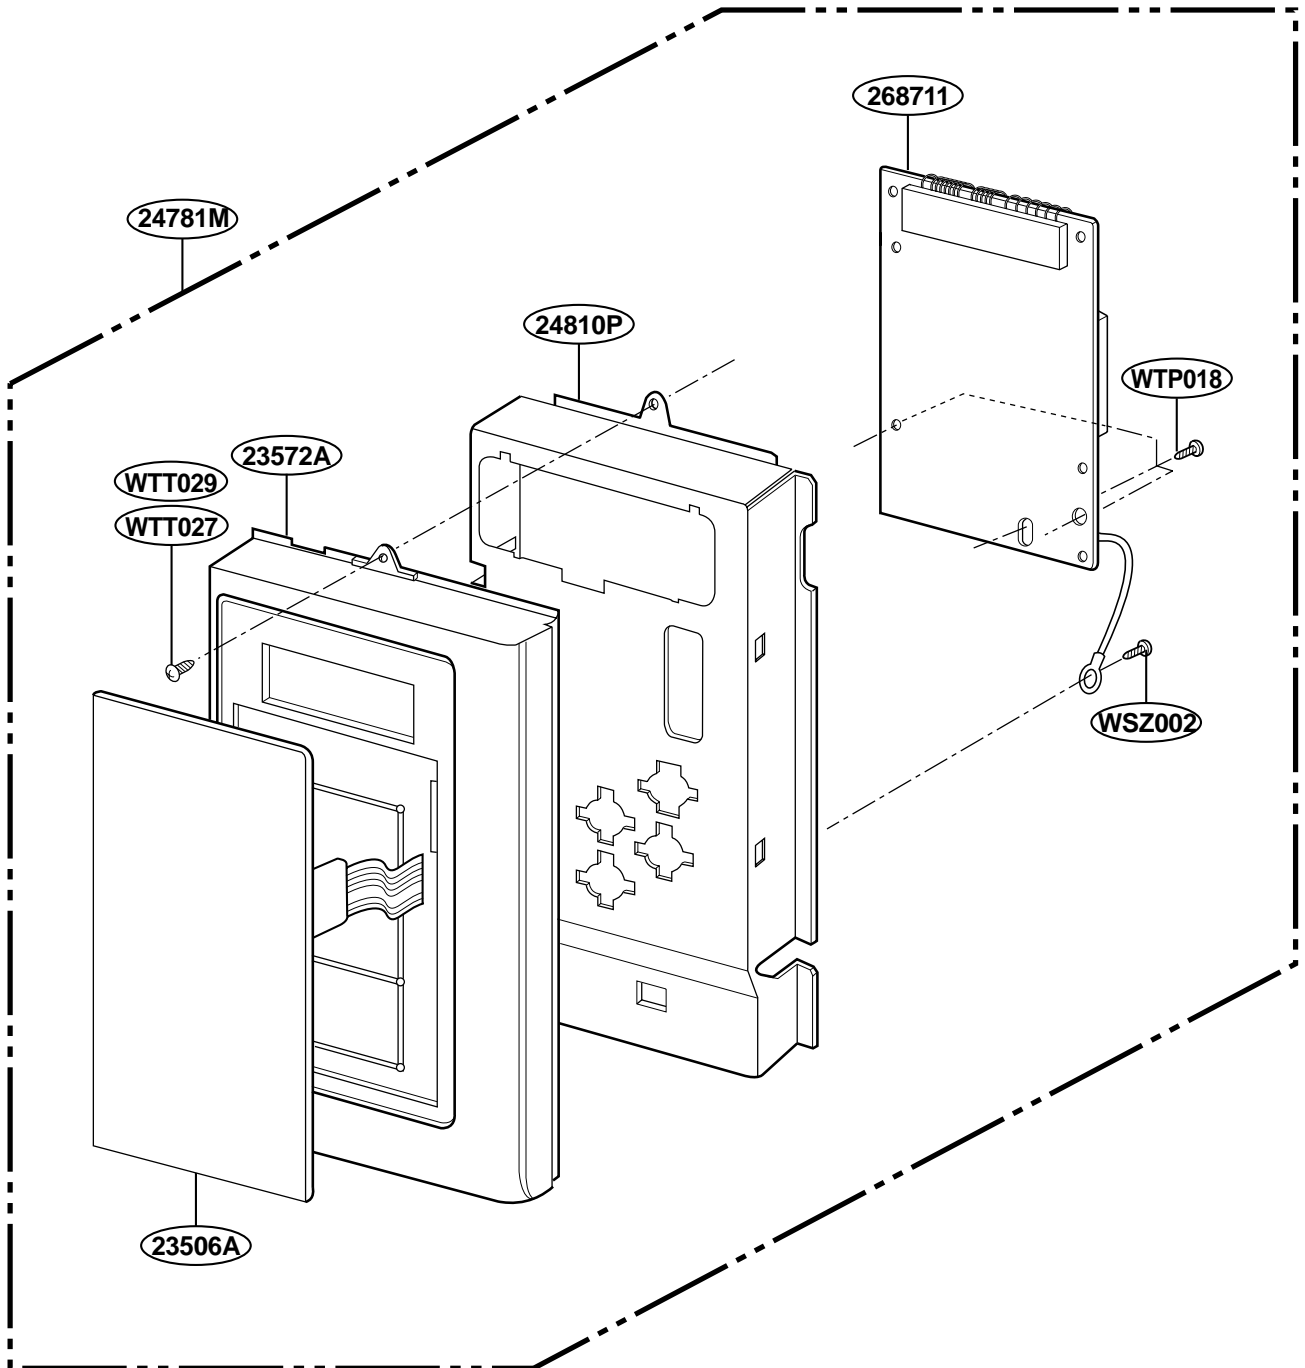

## DOOR PARTS

P/No: 3828W5S2654

# OVEN CAVITY PARTS

# LATCH BOARD PARTS