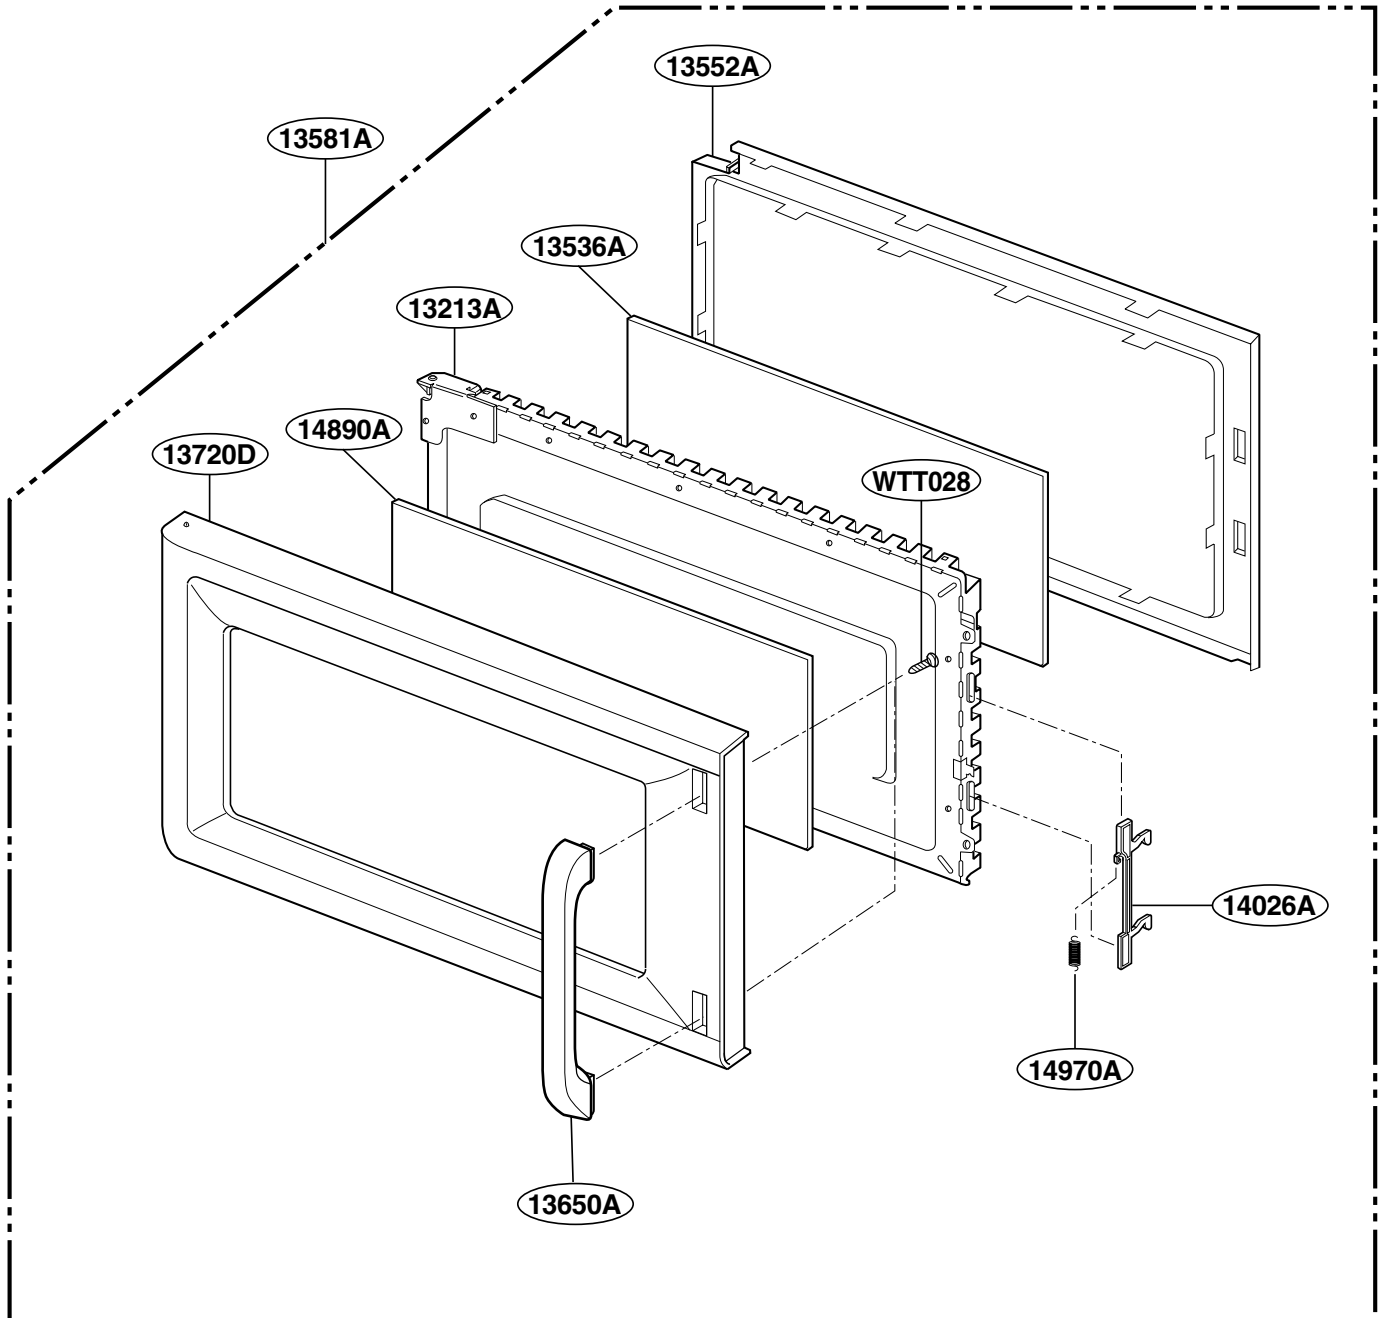

## DOOR PARTS

P/No: 3828W5S2654

# CONTROLLER PARTS

# OVEN CAVITY PARTS

# LATCH BOARD PARTS