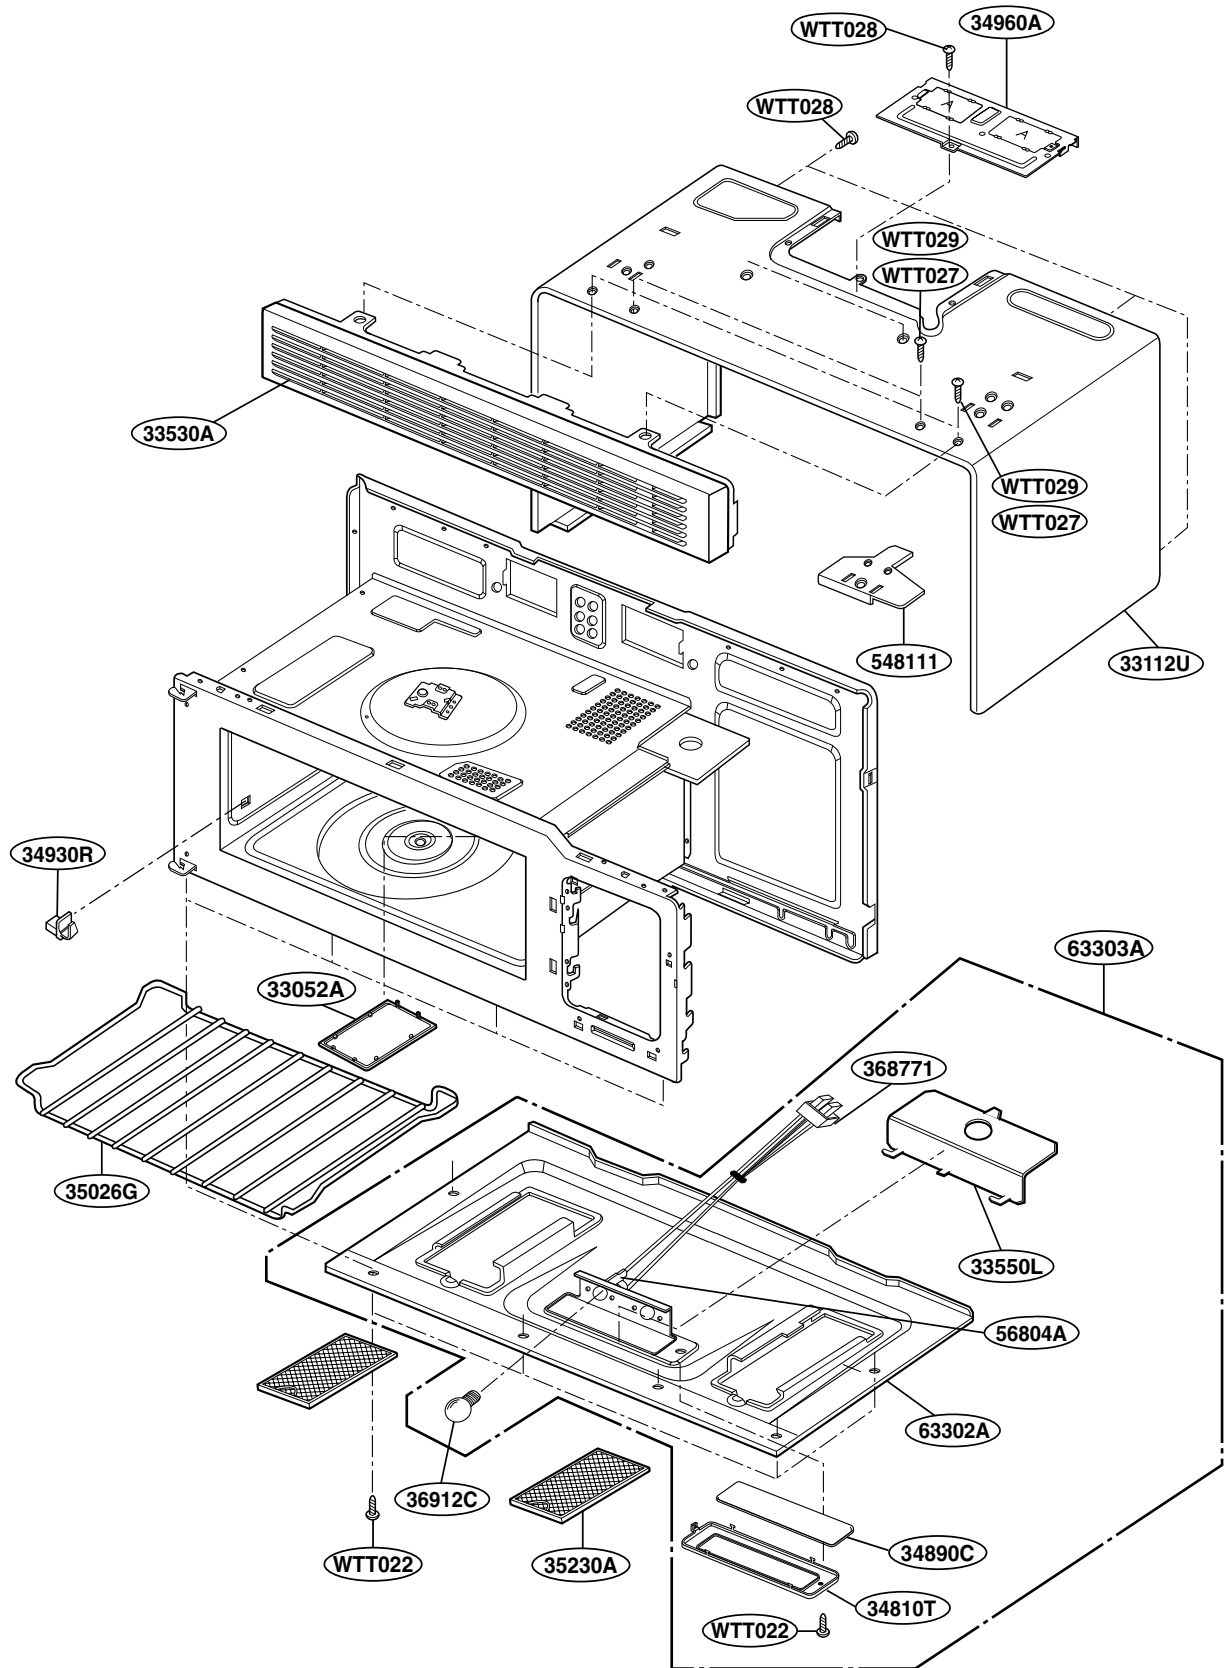

## DOOR PARTS

P/No: 3828W5S2654

# CONTROLLER PARTS

# OVEN CAVITY PARTS

# LATCH BOARD PARTS