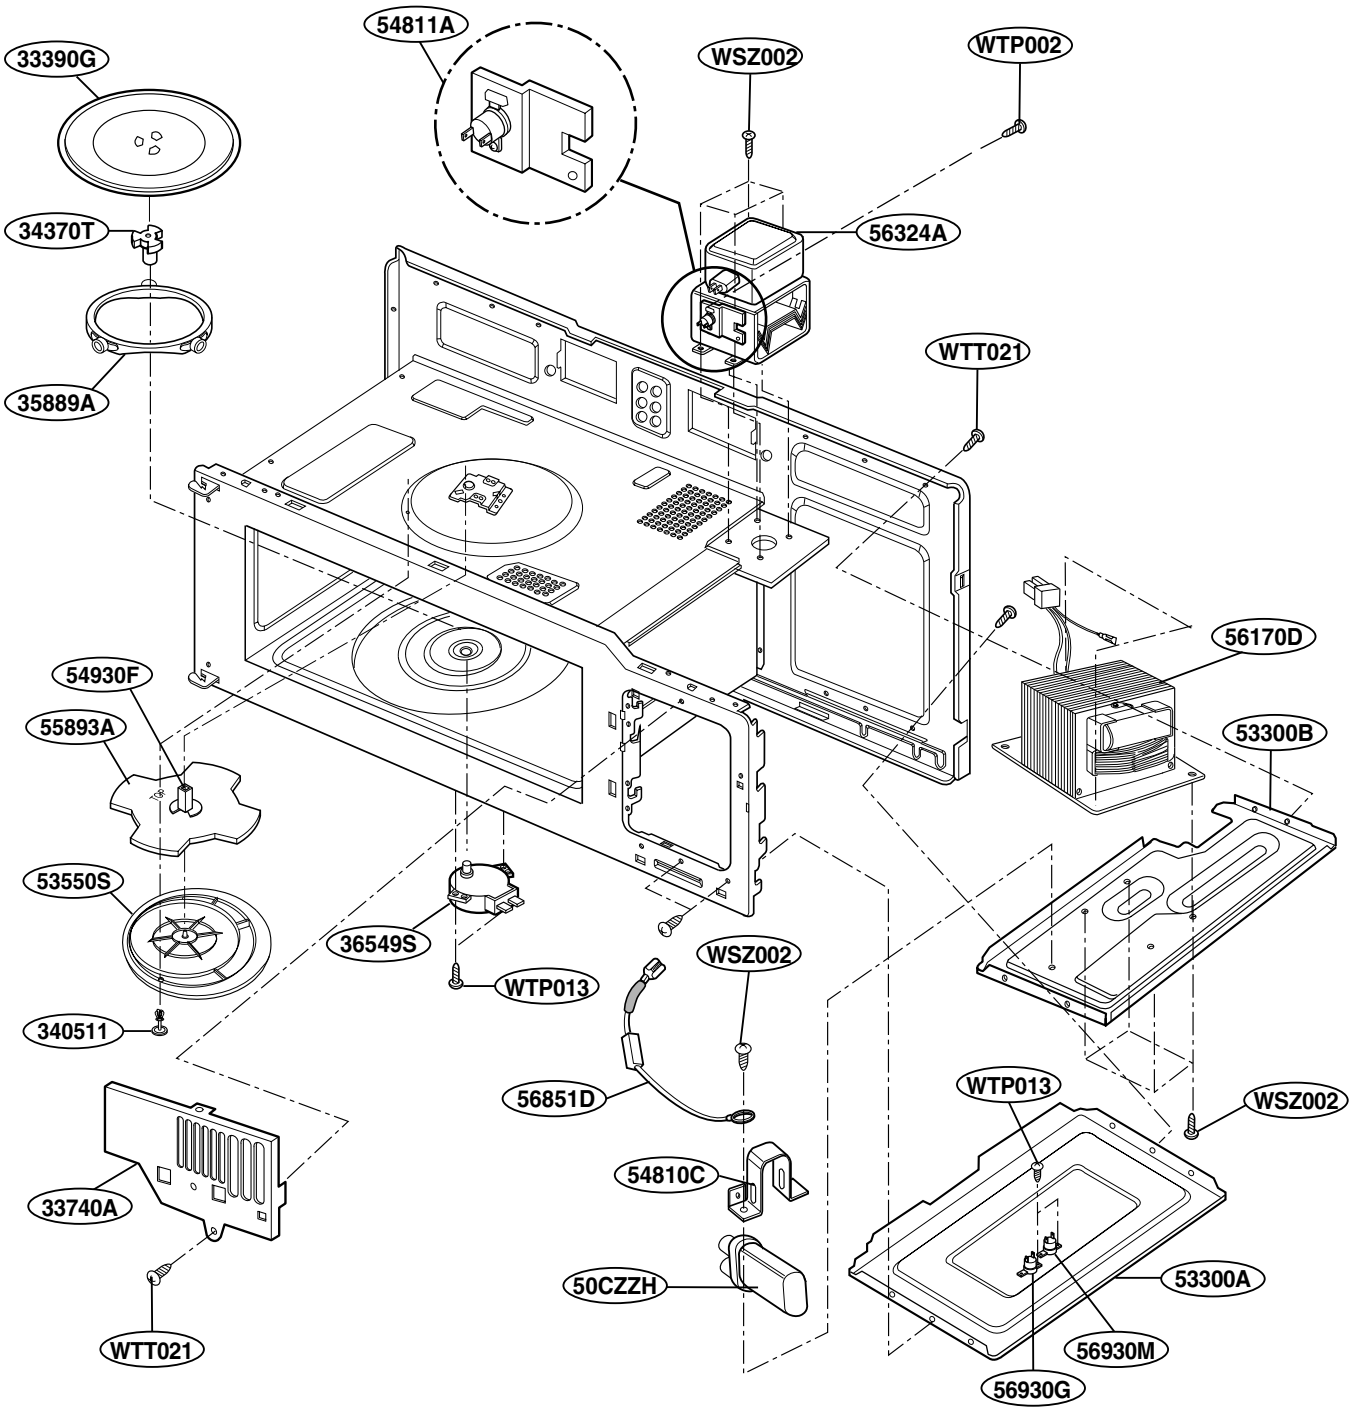

INTERIOR PARTS(I)