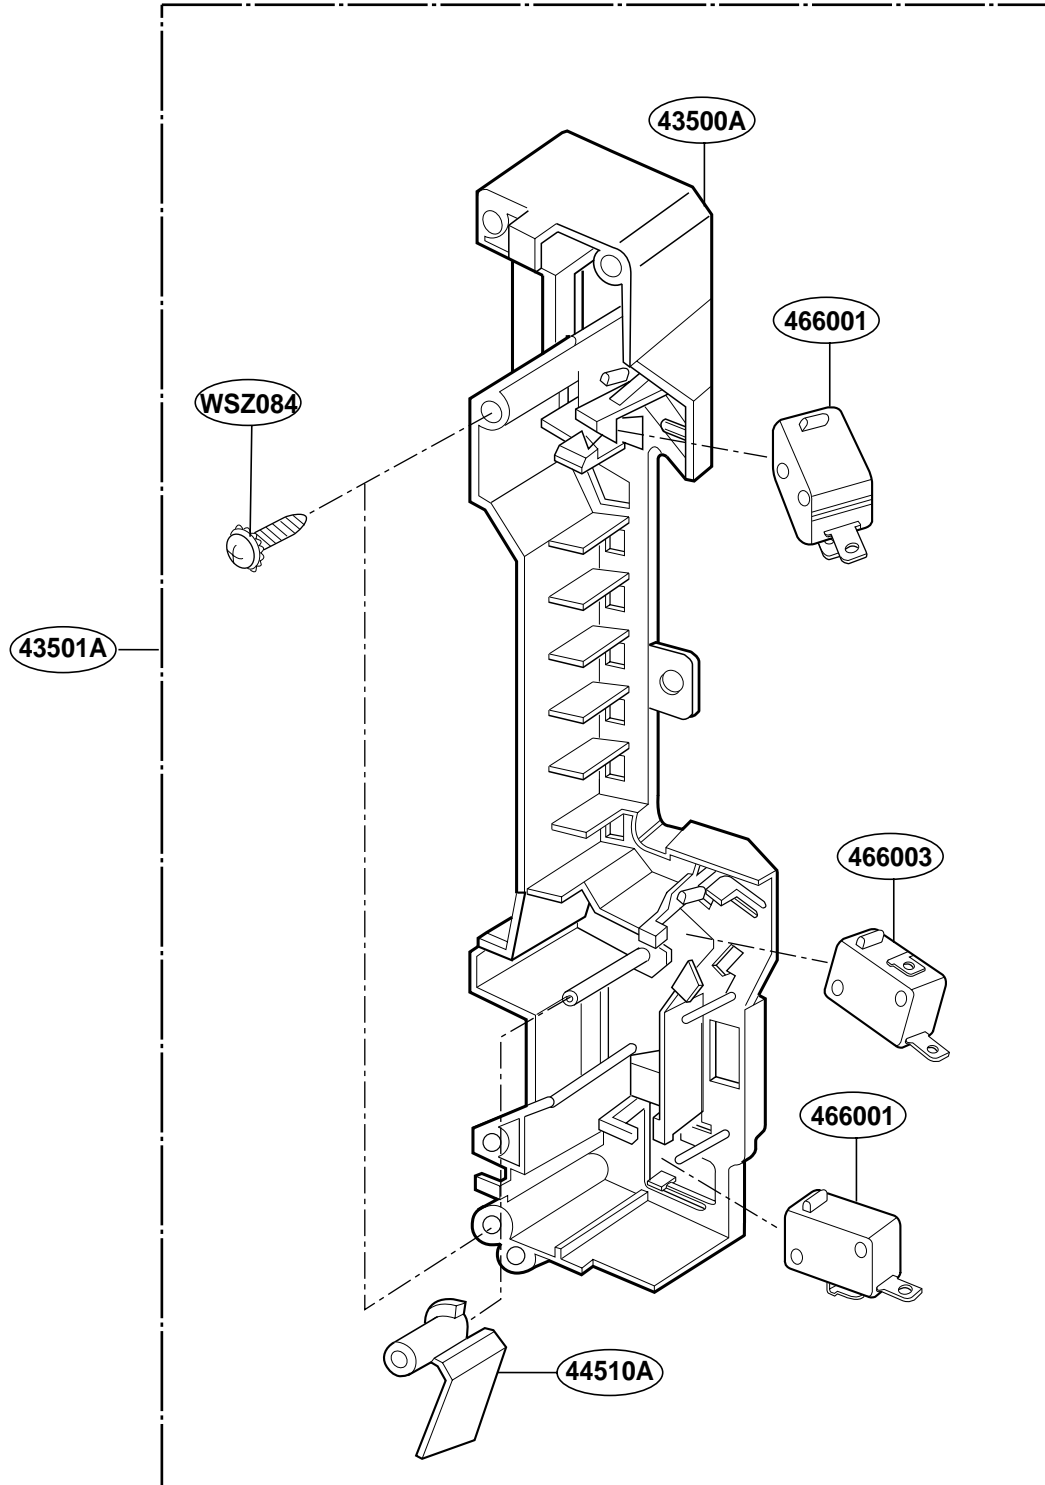

## DOOR PARTS

P/No: 3828W5S2654

# CONTROLLER PARTS

# OVEN CAVITY PARTS

# LATCH BOARD PARTS