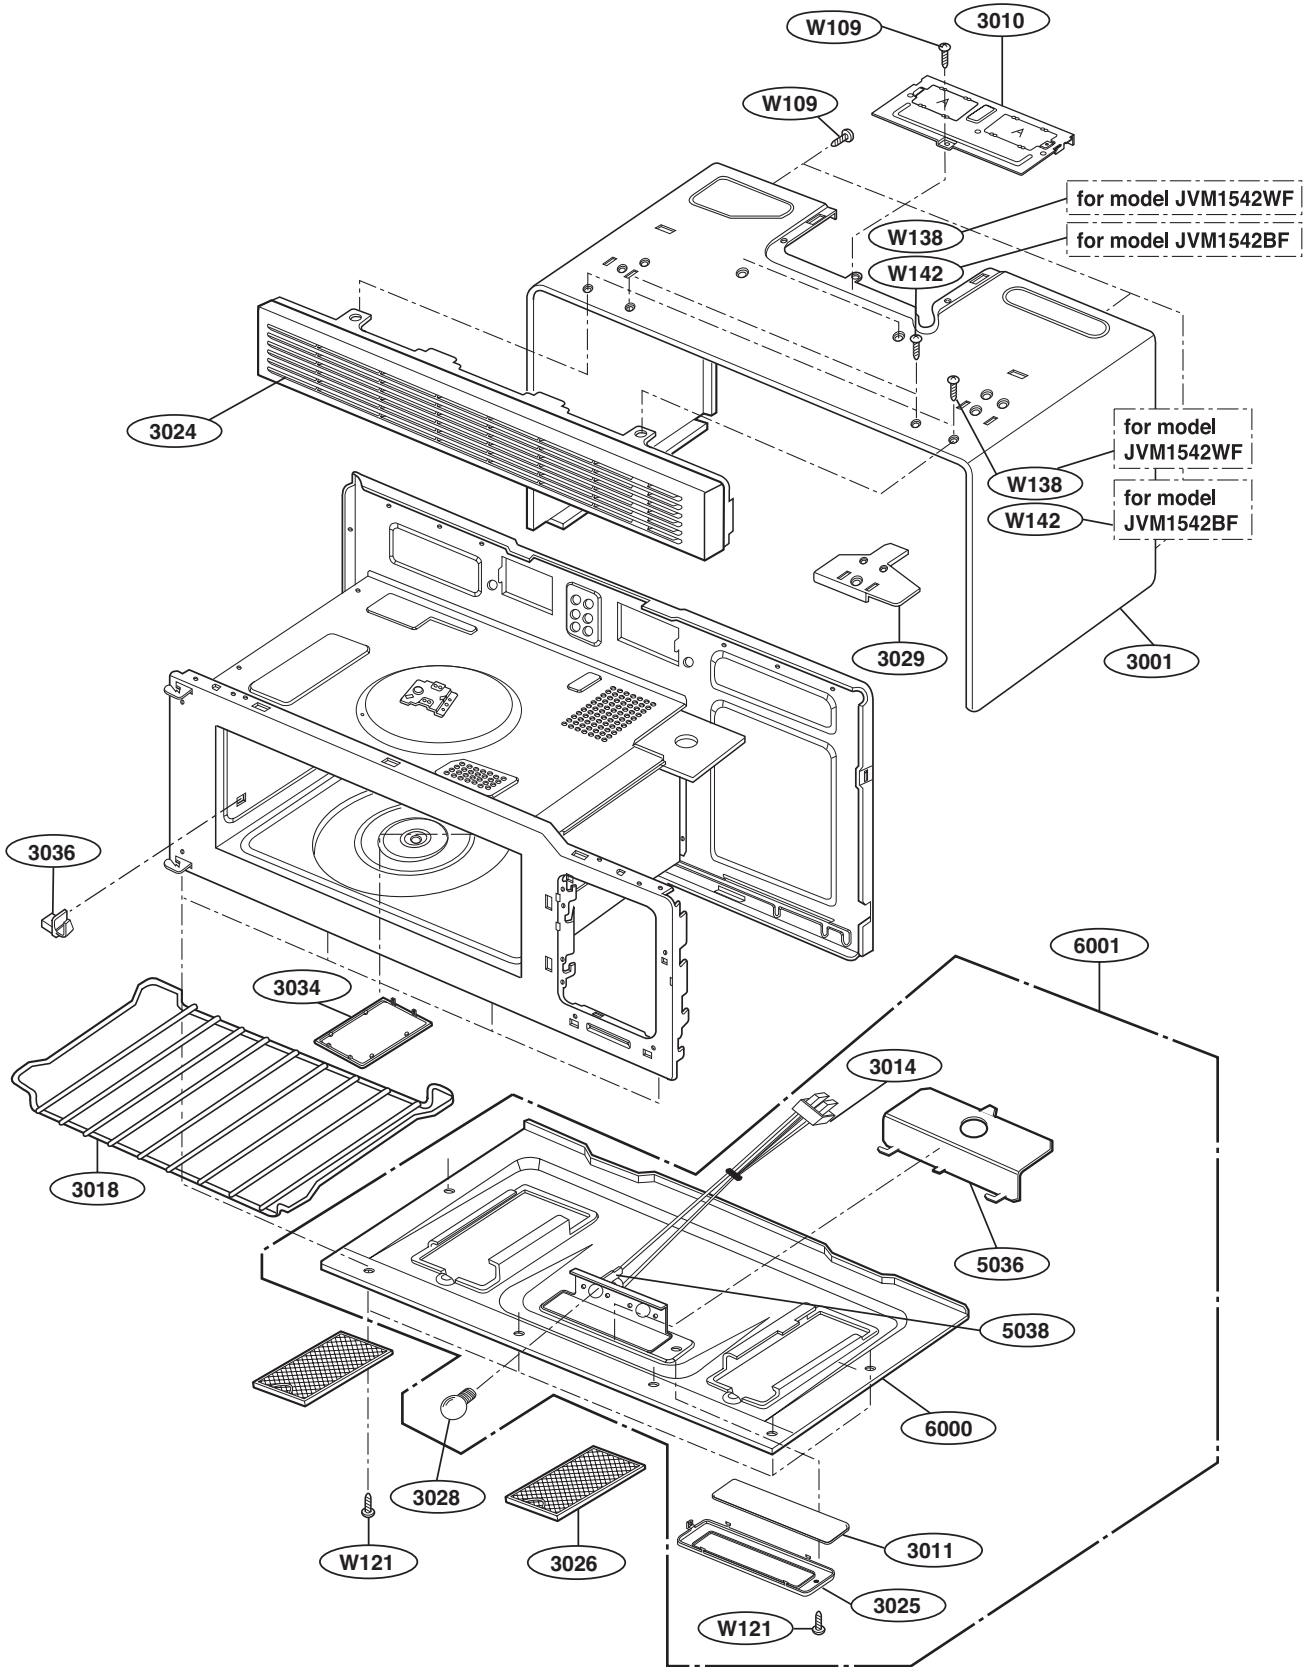

## DOOR PARTS

MODEL : JVM1542BF  
JVM1542WF

# CONTROLLER PARTS

# OVEN CAVITY PARTS

# LATCH BOARD PARTS