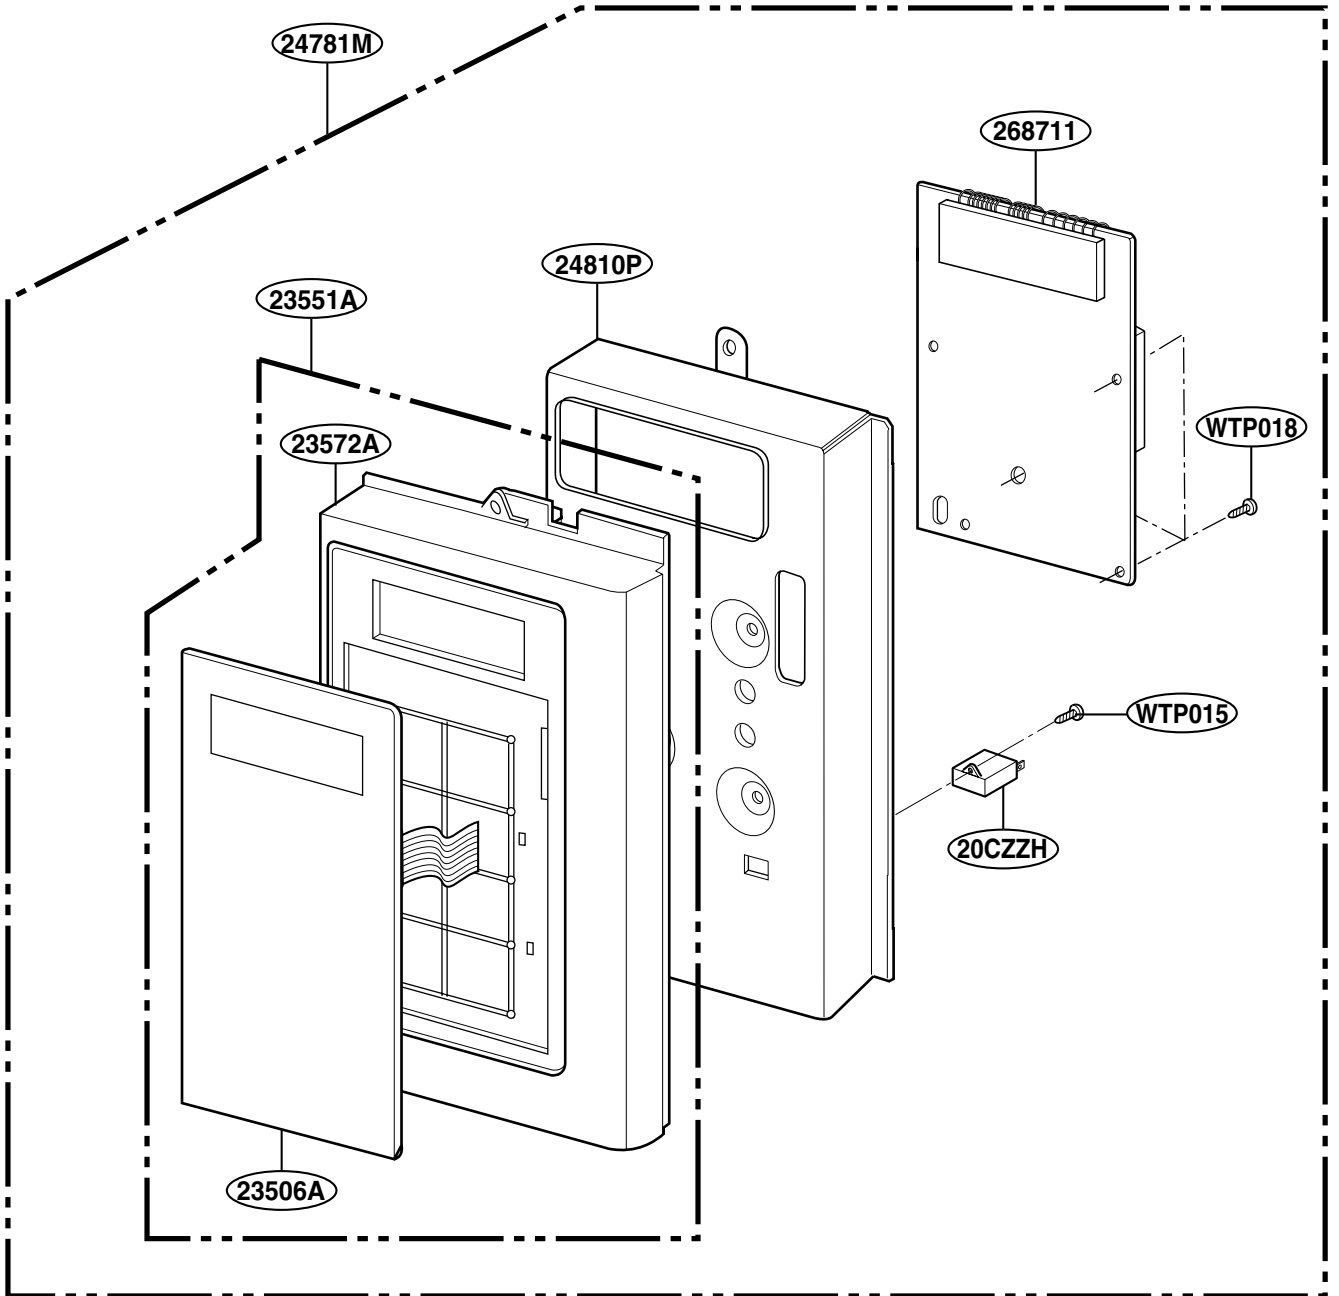

----- Manual continues below -----

EXPLODED VIEW

JVM1631

DOOR PARTS

9383EA

HARDWARE BAG

P/No: 3828W5S5154

CONTROLLER PARTS

OVEN CAVITY PARTS

LATCH BOARD PARTS

INTERIOR PARTS (I)

INTERIOR PARTS (II - I)

Model: JVM1631WH 003
JVM1631BH 003
JVM1631CH 003
JVM1631WJ 01 / 02
JVM1631BJ 01 / 02
JVM1631CJ 01 / 02

Check the rating label of **Model** and order SVC parts according to the **Model No.**