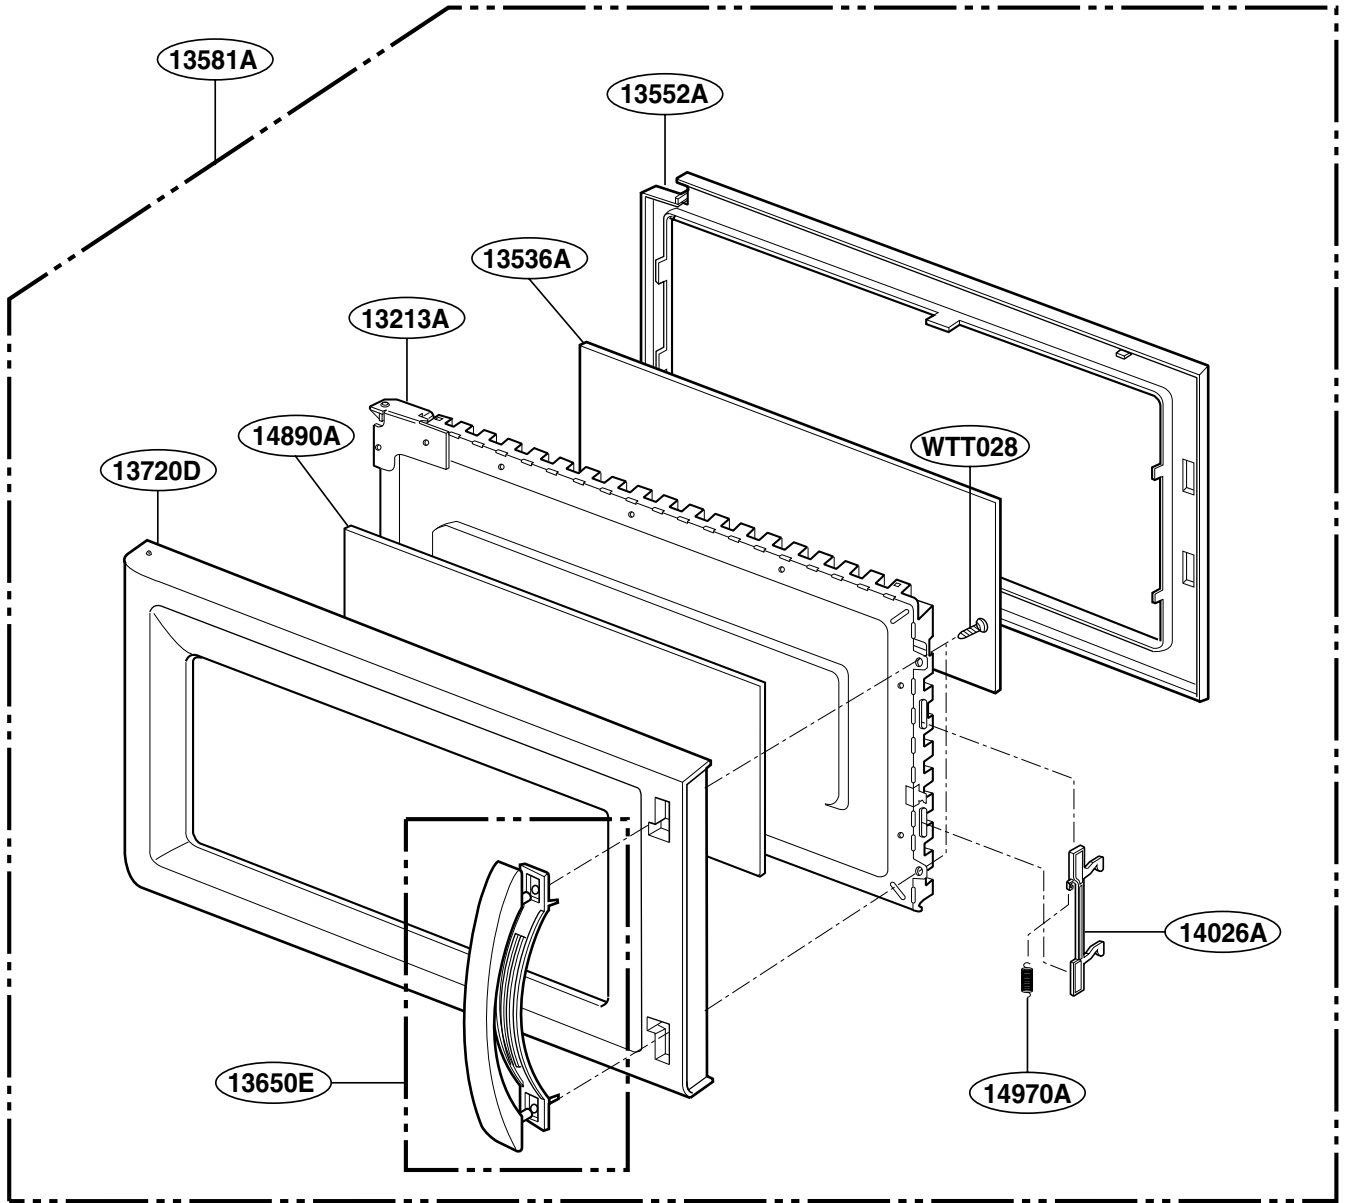

LG JVM1631CH Owner's Manual

[Shop genuine replacement parts for LG JVM1631CH](http://www.ApplianceFactoryParts.com)

DOOR PARTS

P/No: 3828W5S5154

[Find Your LG Microwave Parts - Select From 955 Models](http://www.ApplianceFactoryParts.com)

----- Manual continues below -----

EXPLODED VIEW

JVM1631

DOOR PARTS

9383EA

HARDWARE BAG

P/No: 3828W5S5154

CONTROLLER PARTS

OVEN CAVITY PARTS

LATCH BOARD PARTS

INTERIOR PARTS (I)

INTERIOR PARTS (II - I)

Model: JVM1631WH 003
JVM1631BH 003
JVM1631CH 003
JVM1631WJ 01 / 02
JVM1631BJ 01 / 02
JVM1631CJ 01 / 02

Check the rating label of **Model** and order SVC parts according to the **Model No.**

INTERIOR PARTS (II - II)

Model: JVM1631WJ 03
JVM1631BJ 03
JVM1631CJ 03

Check the rating label of **Model** and order SVC parts according to the **Model No.**

INSTALLATION PARTS