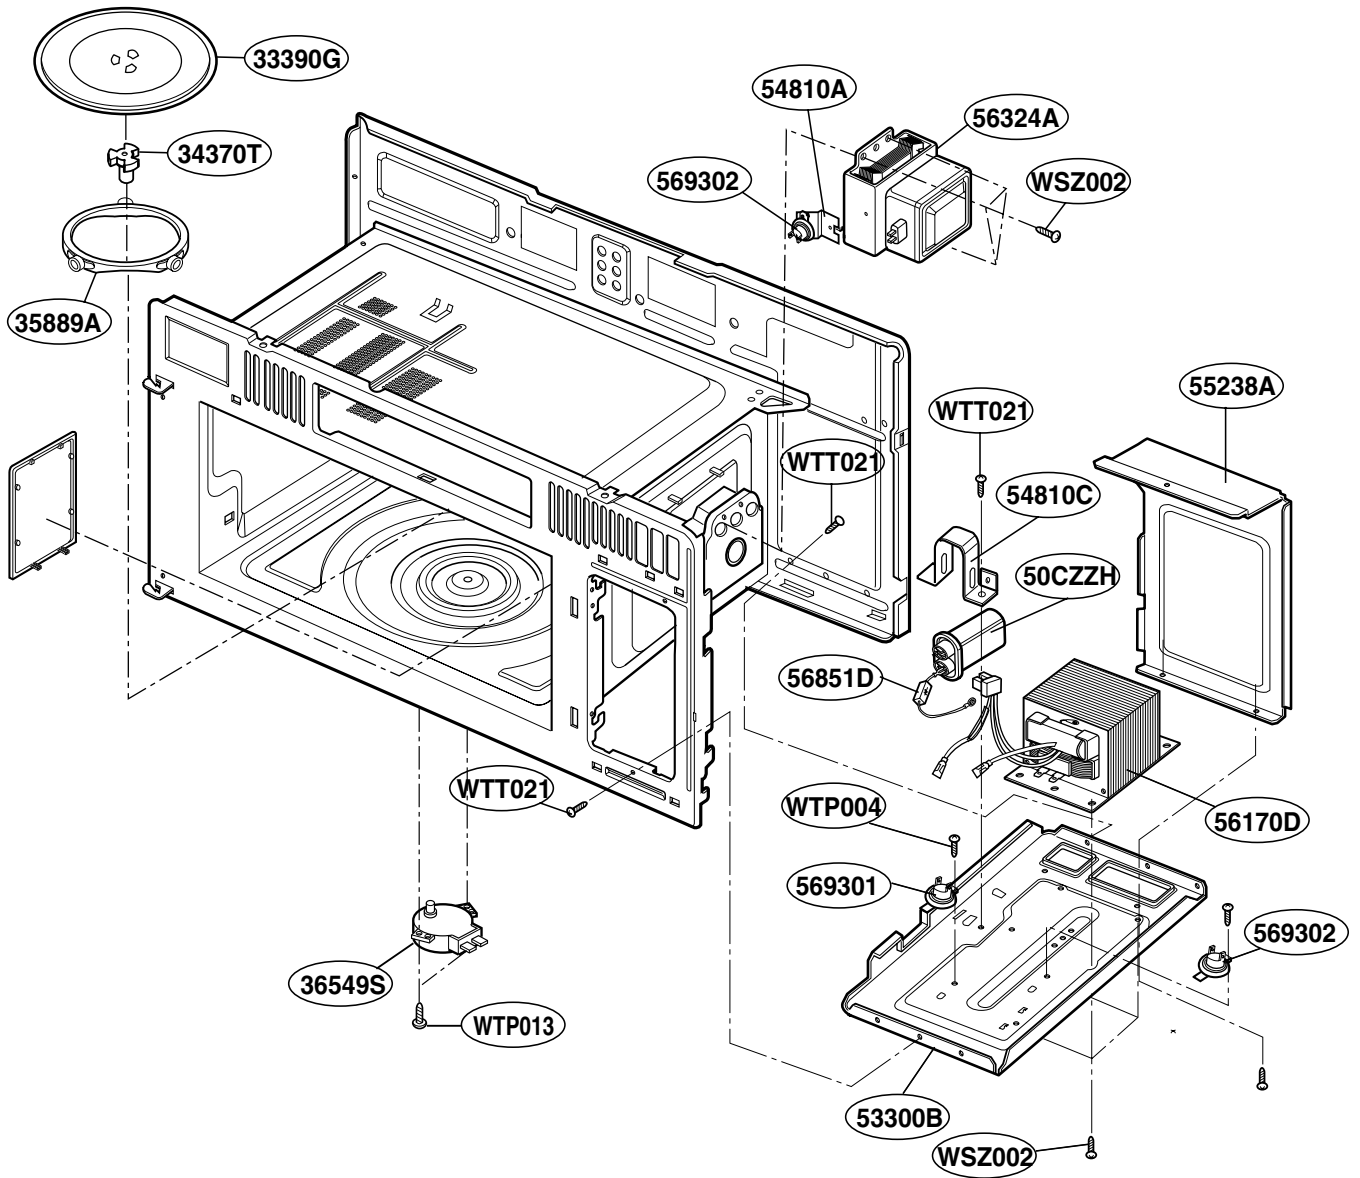

----- Manual continues below -----

EXPLODED VIEW

JVM1631

DOOR PARTS

9383EA

HARDWARE BAG

P/No: 3828W5S5154

CONTROLLER PARTS

OVEN CAVITY PARTS

LATCH BOARD PARTS

INTERIOR PARTS (I)

INTERIOR PARTS (II - I)

Model: JVM1631WH 003
JVM1631BH 003
JVM1631CH 003
JVM1631WJ 01 / 02
JVM1631BJ 01 / 02
JVM1631CJ 01 / 02

Check the rating label of **Model** and order SVC parts according to the **Model No.**

INTERIOR PARTS (II - II)

Model: JVM1631WJ 03
JVM1631BJ 03
JVM1631CJ 03

Check the rating label of **Model** and order SVC parts according to the **Model No.**

INSTALLATION PARTS