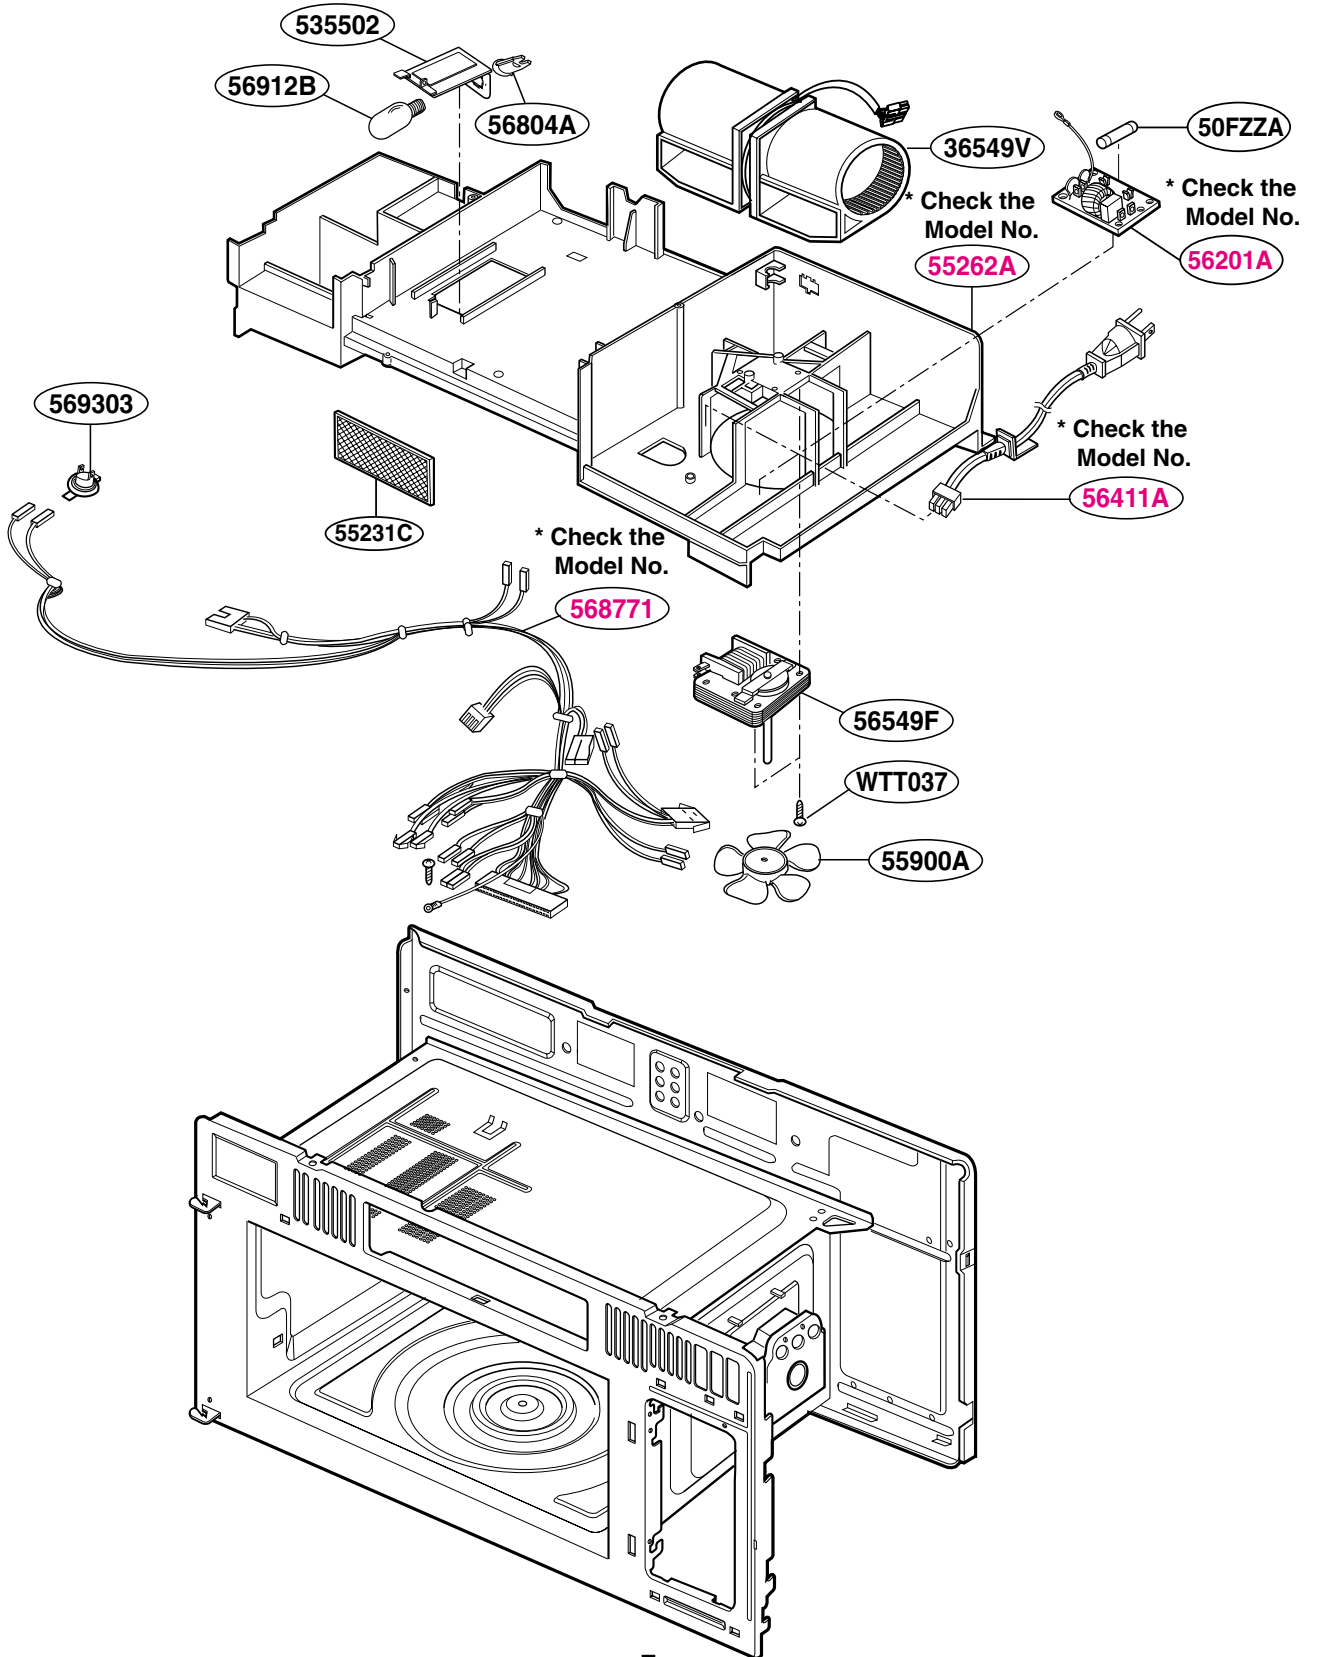

----- Manual continues below -----

EXPLODED VIEW

JVM1631

DOOR PARTS

9383EA

HARDWARE BAG

P/No: 3828W5S5154

CONTROLLER PARTS

OVEN CAVITY PARTS

LATCH BOARD PARTS

INTERIOR PARTS (I)

INTERIOR PARTS (II - I)

Model: JVM1631WH 003
JVM1631BH 003
JVM1631CH 003
JVM1631WJ 01 / 02
JVM1631BJ 01 / 02
JVM1631CJ 01 / 02

Check the rating label of **Model** and order SVC parts according to the **Model No.**

INTERIOR PARTS (II - II)

Model: JVM1631WJ 03
JVM1631BJ 03
JVM1631CJ 03

Check the rating label of **Model** and order SVC parts according to the **Model No.**

INSTALLATION PARTS