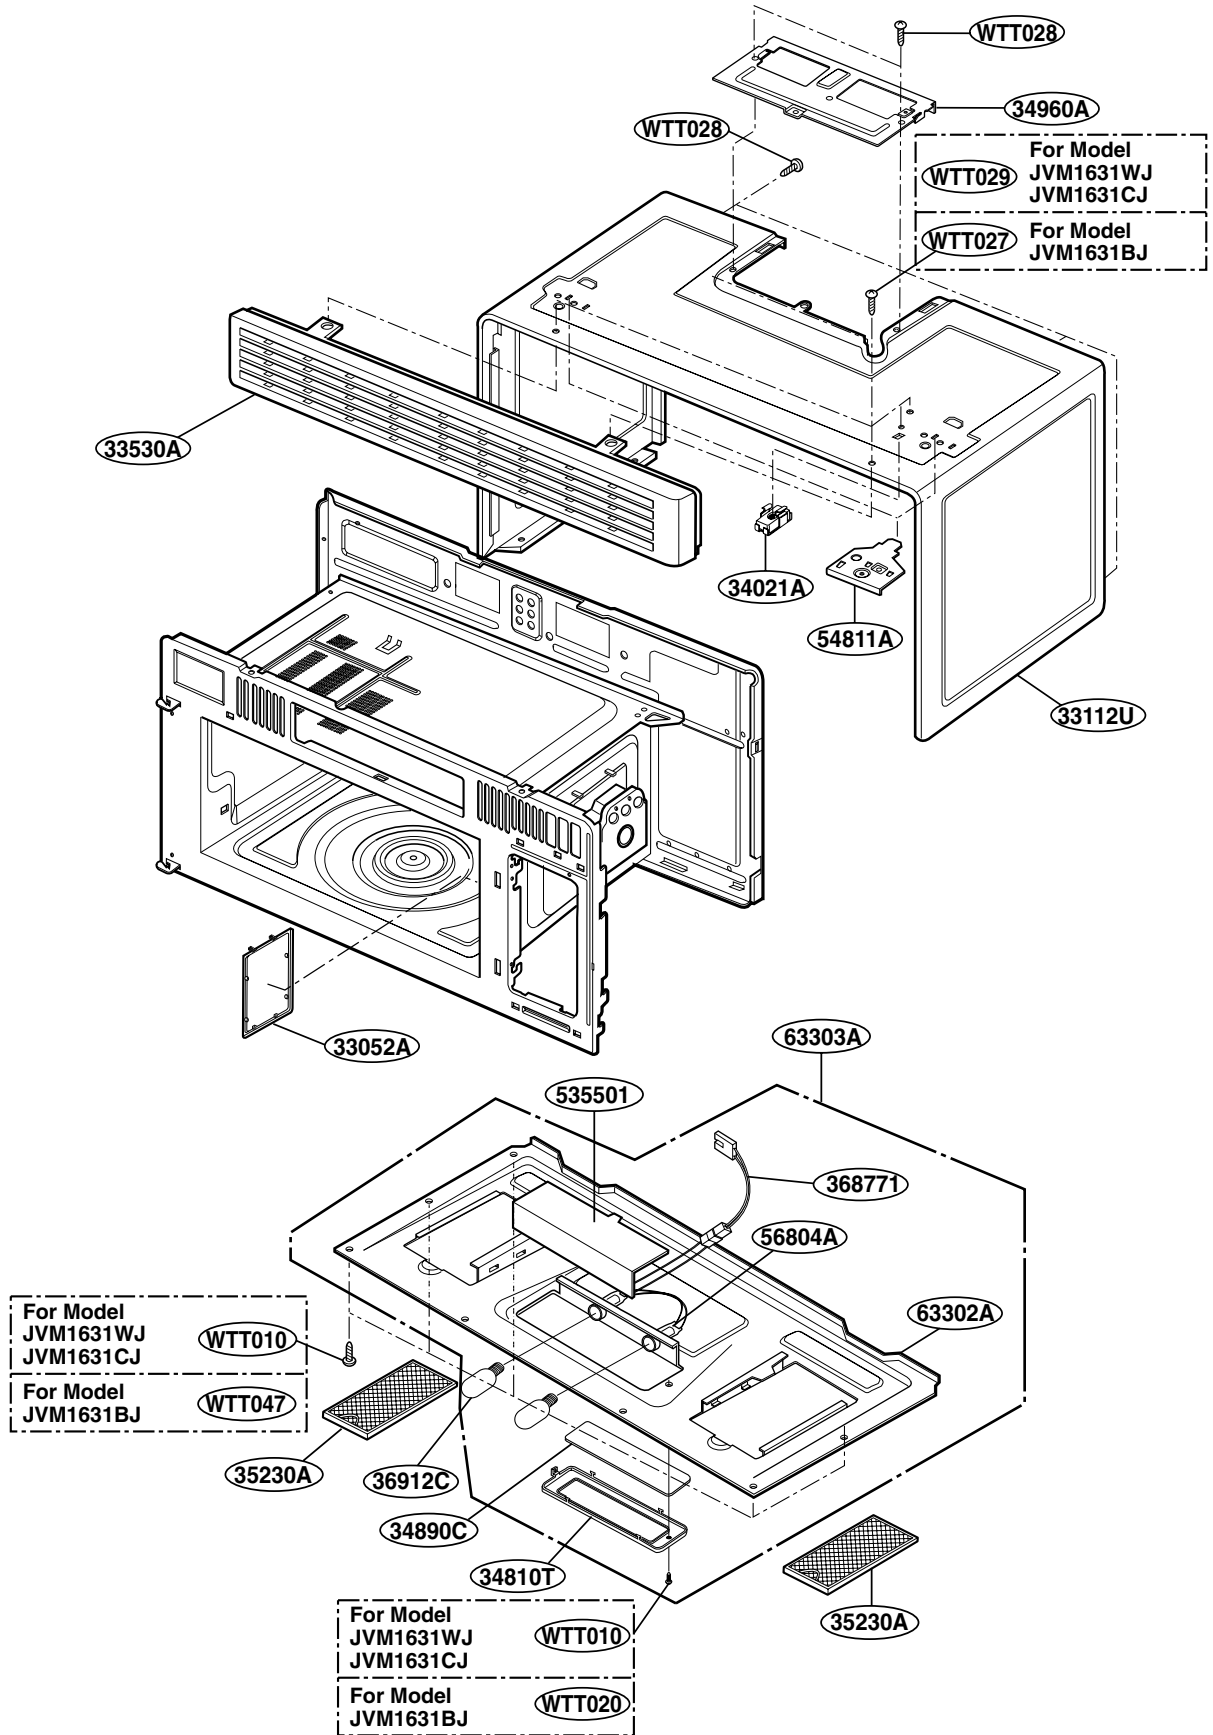

----- Manual continues below -----

EXPLODED VIEW

JVM1631

DOOR PARTS

9383EA

HARDWARE BAG

P/No: 3828W5S5154

CONTROLLER PARTS

OVEN CAVITY PARTS

LATCH BOARD PARTS

INTERIOR PARTS (I)

INTERIOR PARTS (II - I)

Model: JVM1631WH 003
JVM1631BH 003
JVM1631CH 003
JVM1631WJ 01 / 02
JVM1631BJ 01 / 02
JVM1631CJ 01 / 02

Check the rating label of **Model** and order SVC parts according to the **Model No.**

INTERIOR PARTS (II - II)

Model: JVM1631WJ 03
JVM1631BJ 03
JVM1631CJ 03

Check the rating label of **Model** and order SVC parts according to the **Model No.**

INSTALLATION PARTS