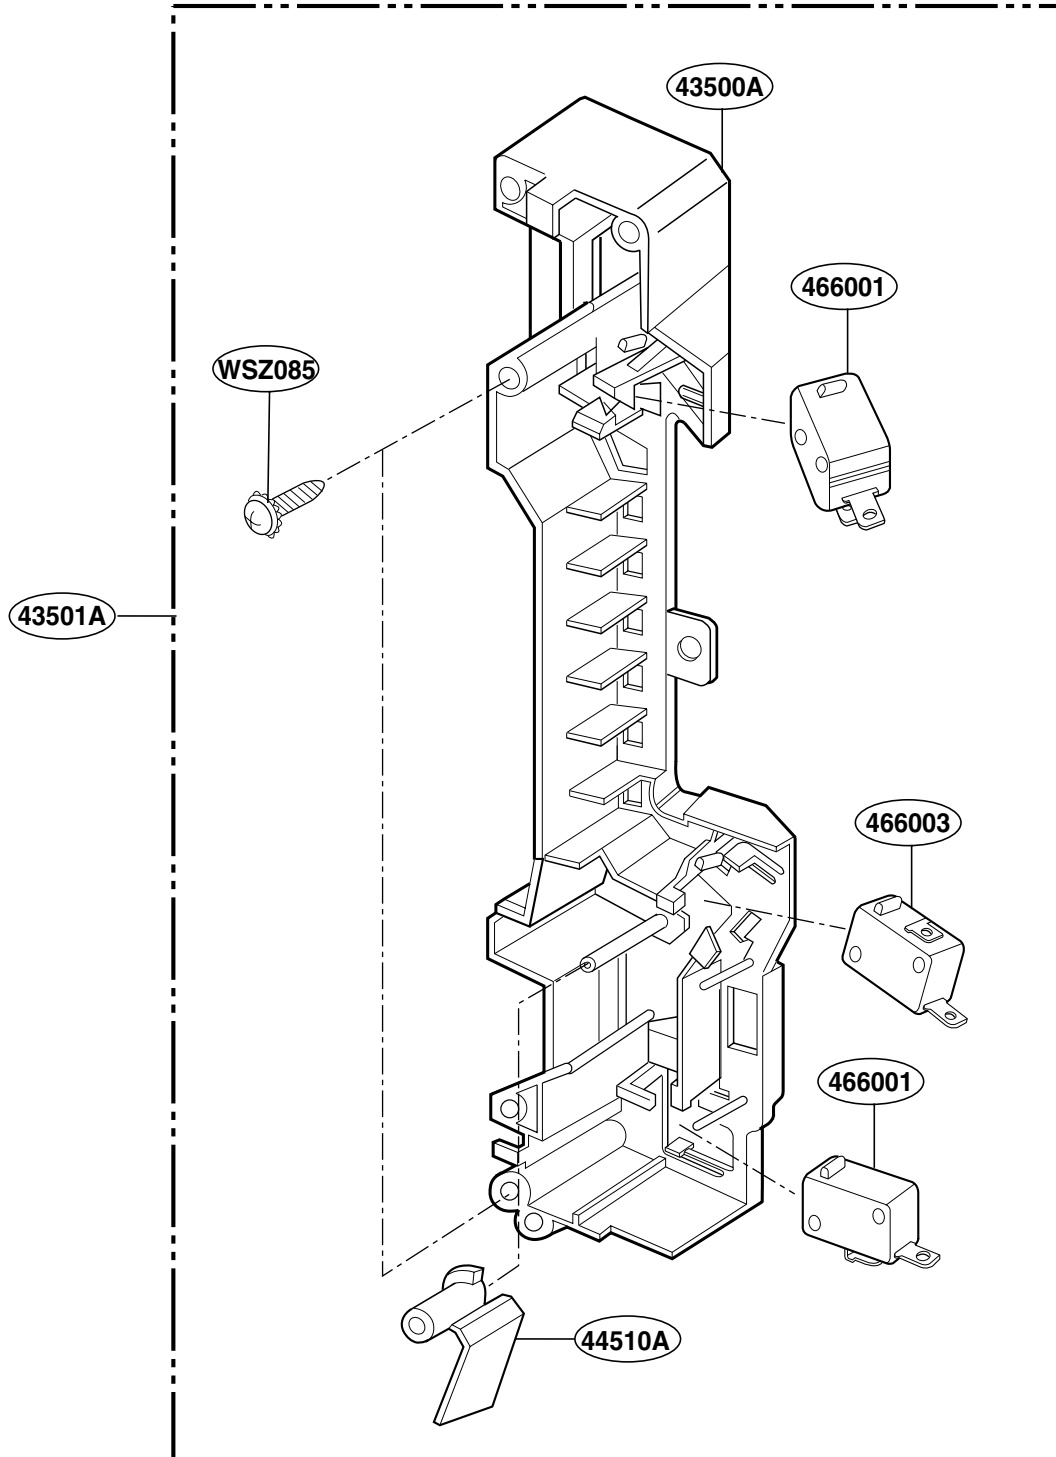

----- Manual continues below -----

EXPLODED VIEW

JVM1631

DOOR PARTS

9383EA

HARDWARE BAG

P/No: 3828W5S5154

CONTROLLER PARTS

OVEN CAVITY PARTS

LATCH BOARD PARTS

INTERIOR PARTS (I)

INTERIOR PARTS (II - I)

Model: JVM1631WH 003
JVM1631BH 003
JVM1631CH 003
JVM1631WJ 01 / 02
JVM1631BJ 01 / 02
JVM1631CJ 01 / 02

Check the rating label of **Model** and order SVC parts according to the **Model No.**