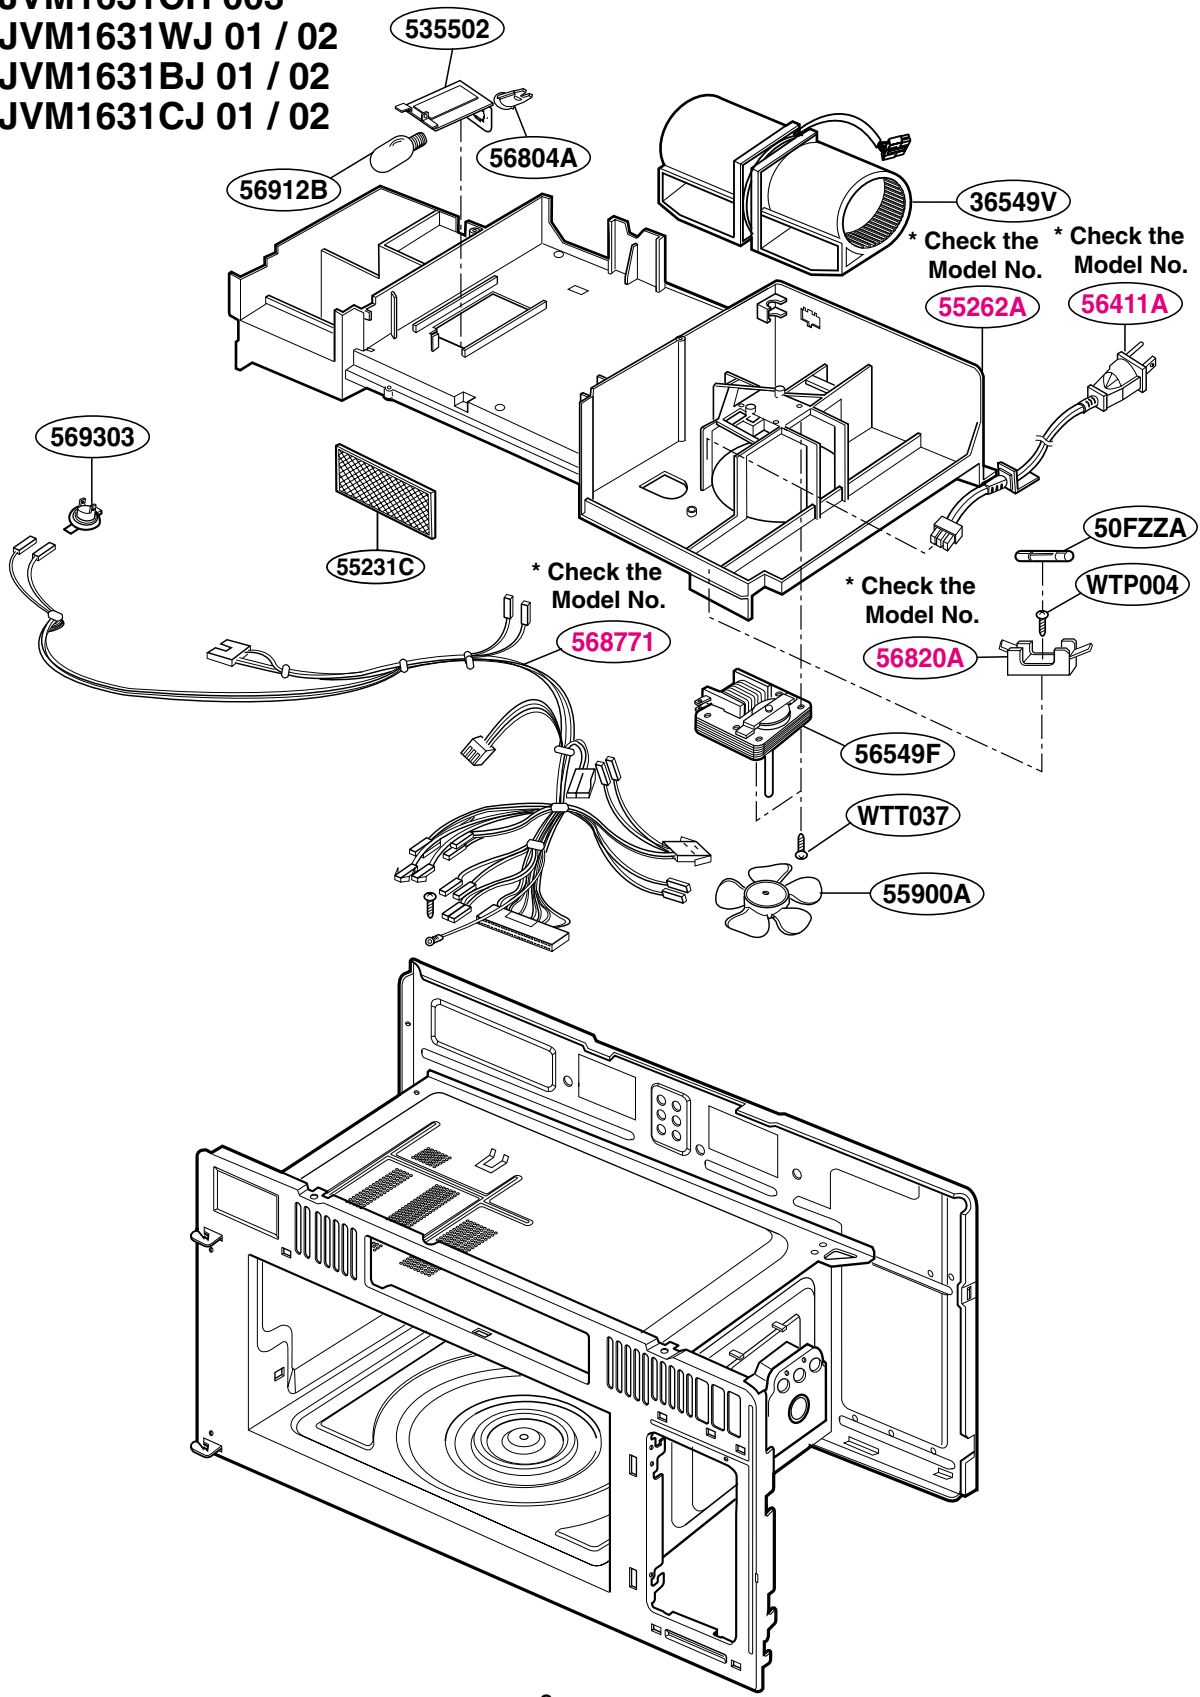

----- Manual continues below -----

EXPLODED VIEW

JVM1631

DOOR PARTS

9383EA

HARDWARE BAG

P/No: 3828W5S5154

CONTROLLER PARTS

OVEN CAVITY PARTS

LATCH BOARD PARTS

INTERIOR PARTS (I)

INTERIOR PARTS (II - I)

Model: JVM1631WH 003
JVM1631BH 003
JVM1631CH 003
JVM1631WJ 01 / 02
JVM1631BJ 01 / 02
JVM1631CJ 01 / 02

Check the rating label of **Model** and order SVC parts according to the **Model No.**

INTERIOR PARTS (II - II)

Model: JVM1631WJ 03
JVM1631BJ 03
JVM1631CJ 03

Check the rating label of **Model** and order SVC parts according to the **Model No.**

INSTALLATION PARTS