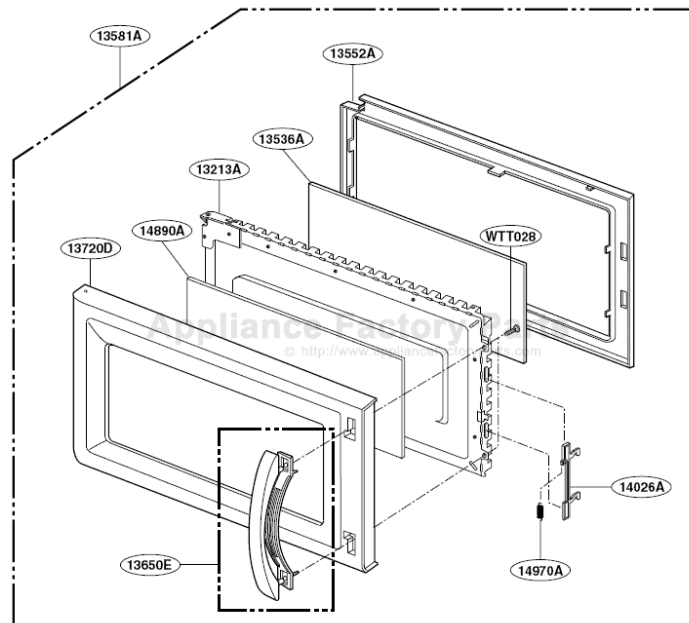

LG JVM1631CH Owner's Manual

[Shop genuine replacement parts for LG JVM1631CH](http://www.ApplianceFactoryParts.com)

DOOR PARTS

P/No: 3828W5S5154

[Find Your LG Microwave Parts - Select From 955 Models](http://www.ApplianceFactoryParts.com)

----- Manual continues below -----

EXPLODED VIEW

JVM1631

DOOR PARTS

9383EA

HARDWARE BAG

P/No: 3828W5S5154

CONTROLLER PARTS

OVEN CAVITY PARTS

LATCH BOARD PARTS

INTERIOR PARTS (I)

INTERIOR PARTS (II - I)

Model: JVM1631WH 003
JVM1631BH 003
JVM1631CH 003
JVM1631WJ 01 / 02
JVM1631BJ 01 / 02
JVM1631CJ 01 / 02

Check the rating label of **Model** and order SVC parts according to the **Model No.**

INTERIOR PARTS (II - II)

Model: JVM1631WJ 03
JVM1631BJ 03
JVM1631CJ 03

Check the rating label of **Model** and order SVC parts according to the **Model No.**

INSTALLATION PARTS