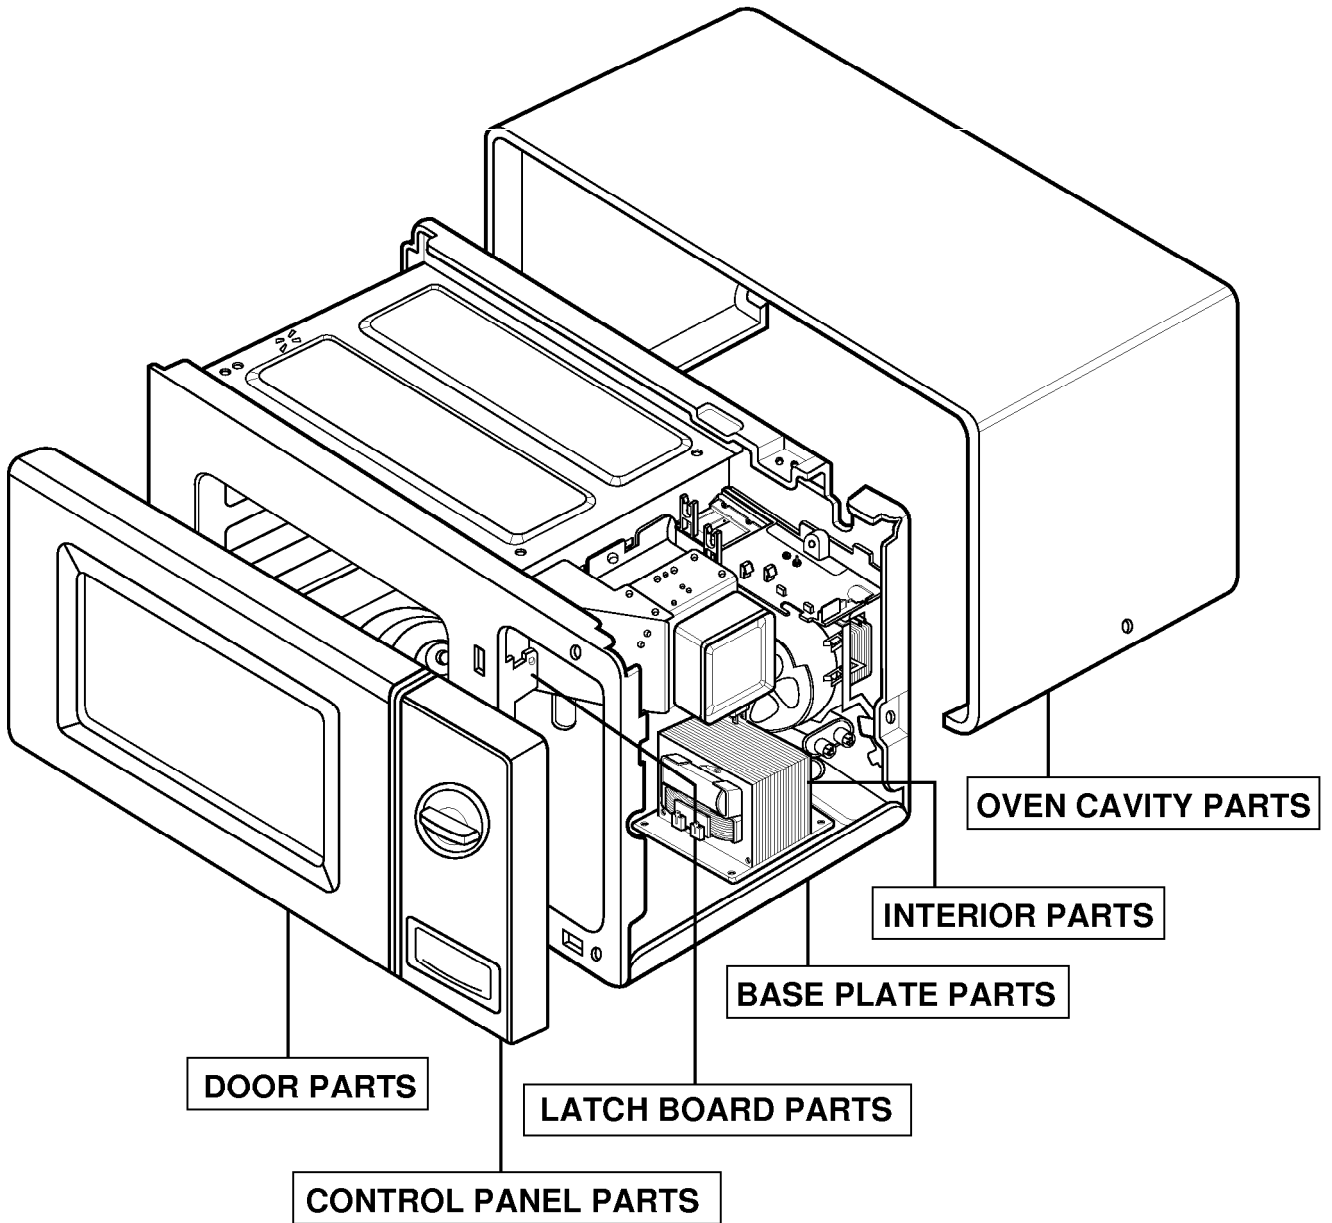

This Owner's Manual is provided and hosted by [Appliance Factory Parts](#).

AMANA LD10D Owner's Manual

[Shop genuine replacement parts for AMANA LD10D](#)

DOOR PARTS

MODEL: LD10D

[Find Your AMANA Microwave Parts - Select From 149 Models](#)

----- Manual continues below -----

EXPLODED VIEW

INTRODUCTION

MODEL: LD10D

DOOR PARTS

MODEL: LD10D

CONTROL PANEL PARTS

MODEL: LD10D

OVEN CAVITY PARTS

MODEL: LD10D

LATCH BOARD PARTS

MODEL: LD10D

INTERIOR PARTS

MODEL: LD10D

BASE PLATE PARTS

MODEL: LD10D