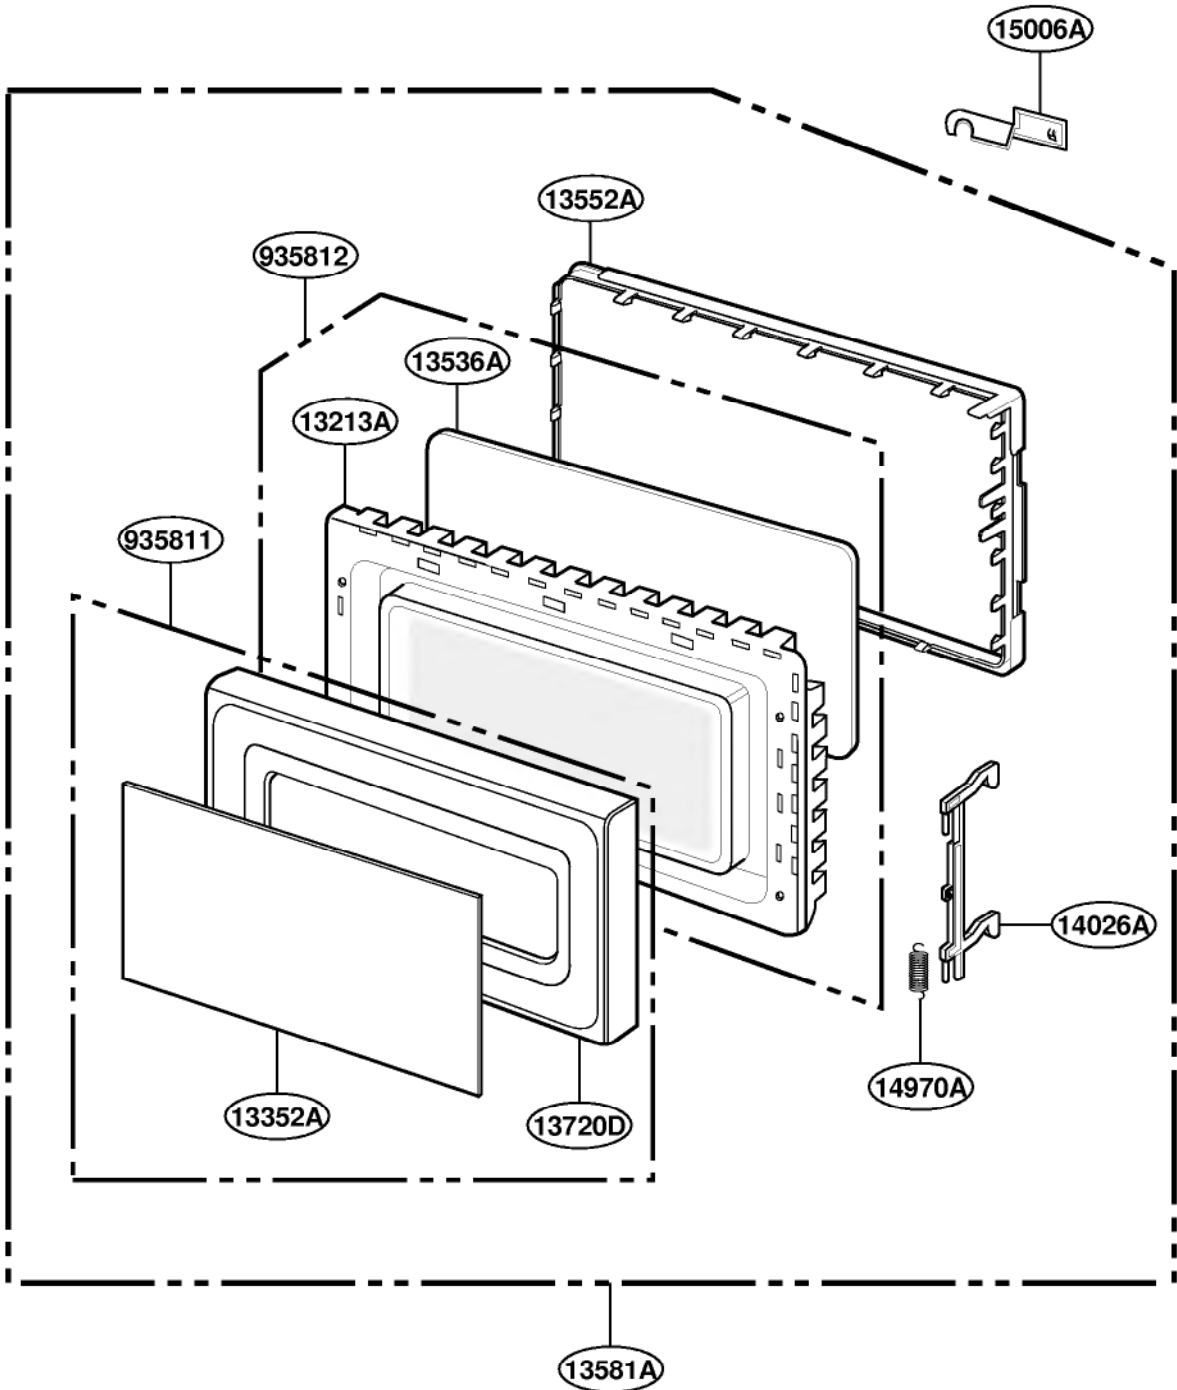

# DOOR PARTS

MODEL: LD10D

# CONTROL PANEL PARTS

MODEL: LD10D

# LATCH BOARD PARTS

MODEL: LD10D

# BASE PLATE PARTS

MODEL: LD10D