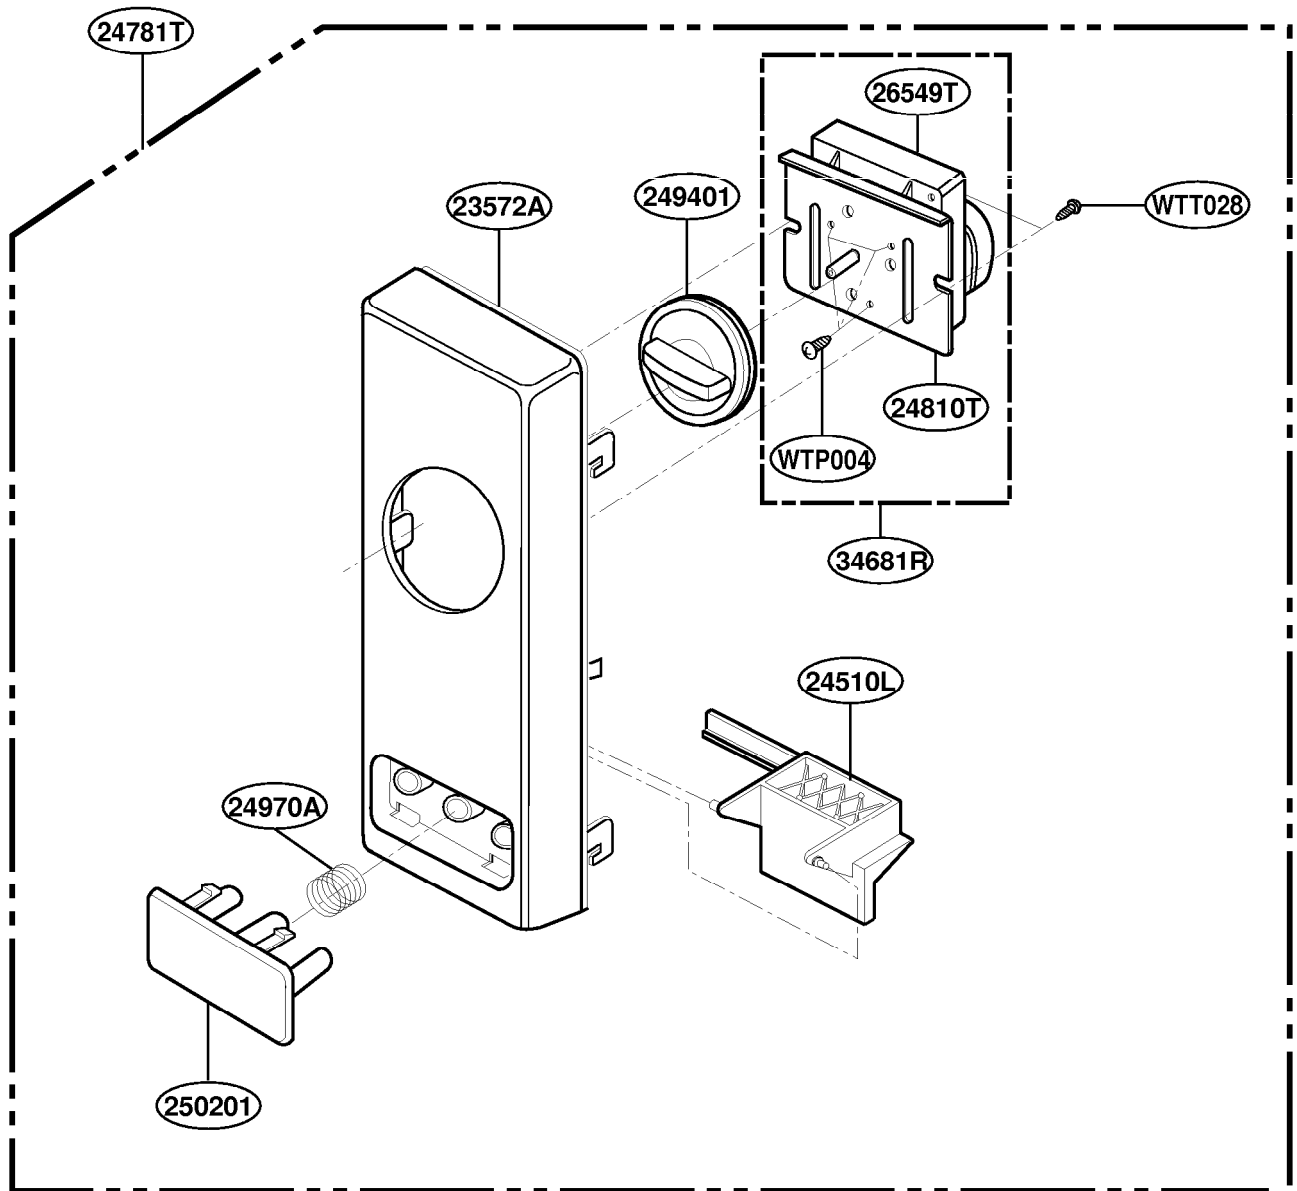

This Owner's Manual is provided and hosted by [Appliance Factory Parts](#).

AMANA LD10D Owner's Manual

[Shop genuine replacement parts for AMANA LD10D](#)

DOOR PARTS

MODEL: LD10D

[Find Your AMANA Microwave Parts - Select From 149 Models](#)

----- Manual continues below -----

EXPLODED VIEW

INTRODUCTION

MODEL: LD10D

DOOR PARTS

MODEL: LD10D

CONTROL PANEL PARTS

MODEL: LD10D

OVEN CAVITY PARTS

MODEL: LD10D

LATCH BOARD PARTS

MODEL: LD10D

INTERIOR PARTS

MODEL: LD10D

BASE PLATE PARTS

MODEL: LD10D