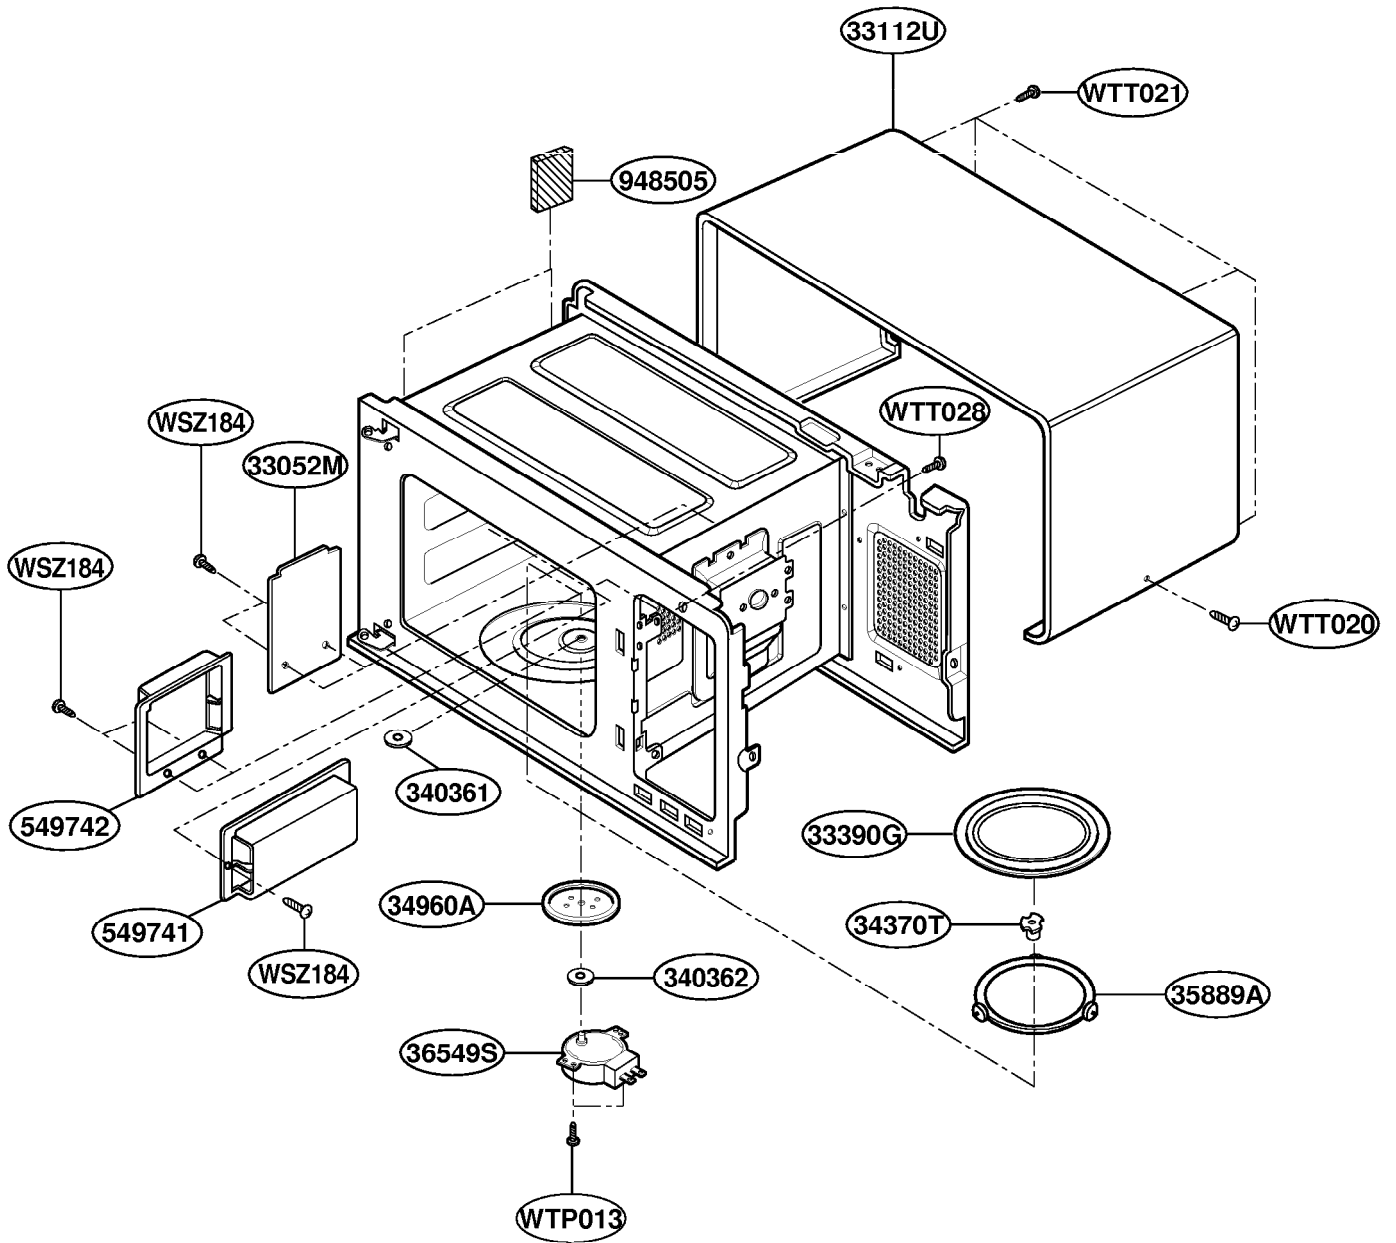

This Owner's Manual is provided and hosted by [Appliance Factory Parts](#).

AMANA LD10D Owner's Manual

[Shop genuine replacement parts for AMANA LD10D](#)

DOOR PARTS

MODEL: LD10D

[Find Your AMANA Microwave Parts - Select From 149 Models](#)

----- Manual continues below -----

EXPLODED VIEW

INTRODUCTION

MODEL: LD10D

DOOR PARTS

MODEL: LD10D

CONTROL PANEL PARTS

MODEL: LD10D

OVEN CAVITY PARTS

MODEL: LD10D

LATCH BOARD PARTS

MODEL: LD10D

INTERIOR PARTS

MODEL: LD10D

BASE PLATE PARTS

MODEL: LD10D