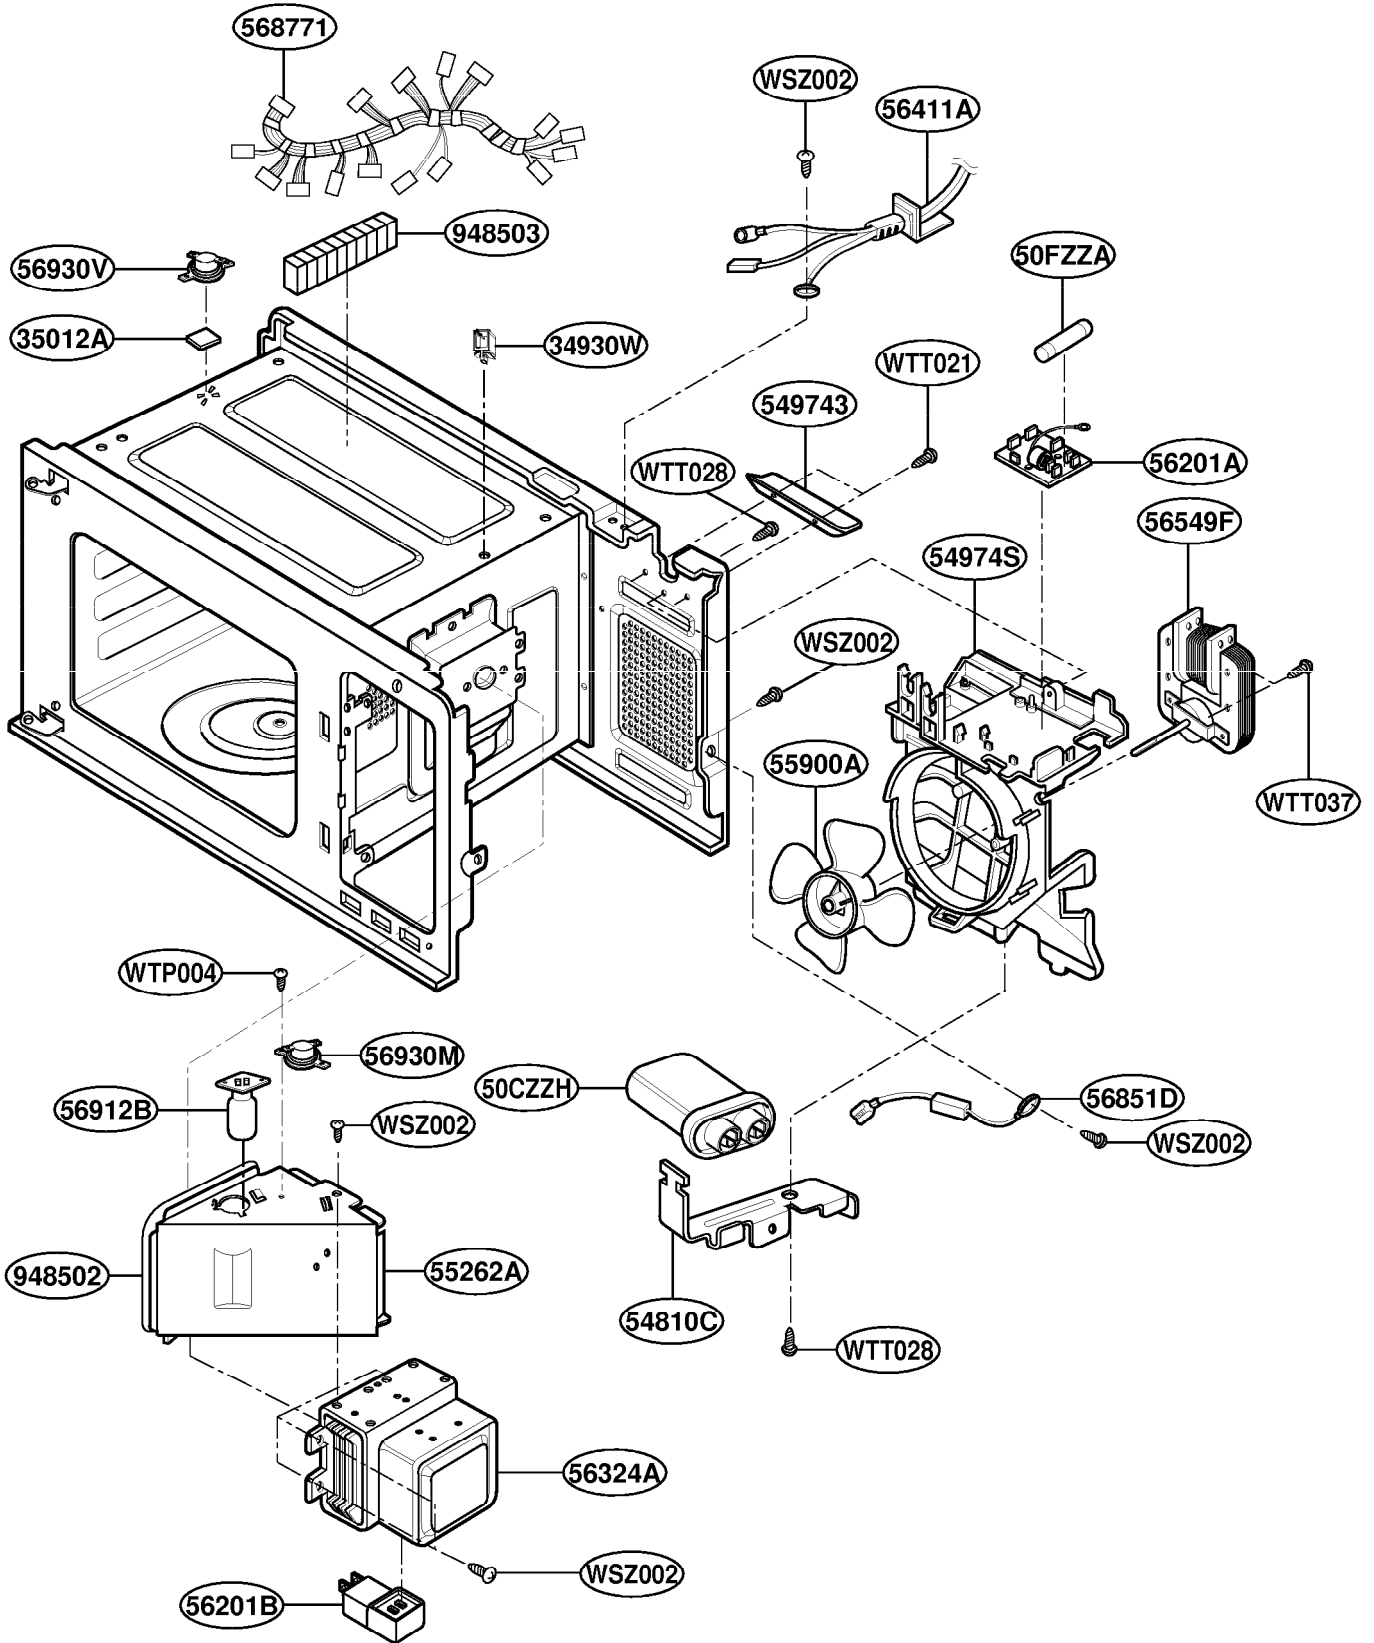

# CONTROL PANEL PARTS

MODEL: LD10D

# OVEN CAVITY PARTS

MODEL: LD10D

# LATCH BOARD PARTS

MODEL: LD10D

# BASE PLATE PARTS

MODEL: LD10D