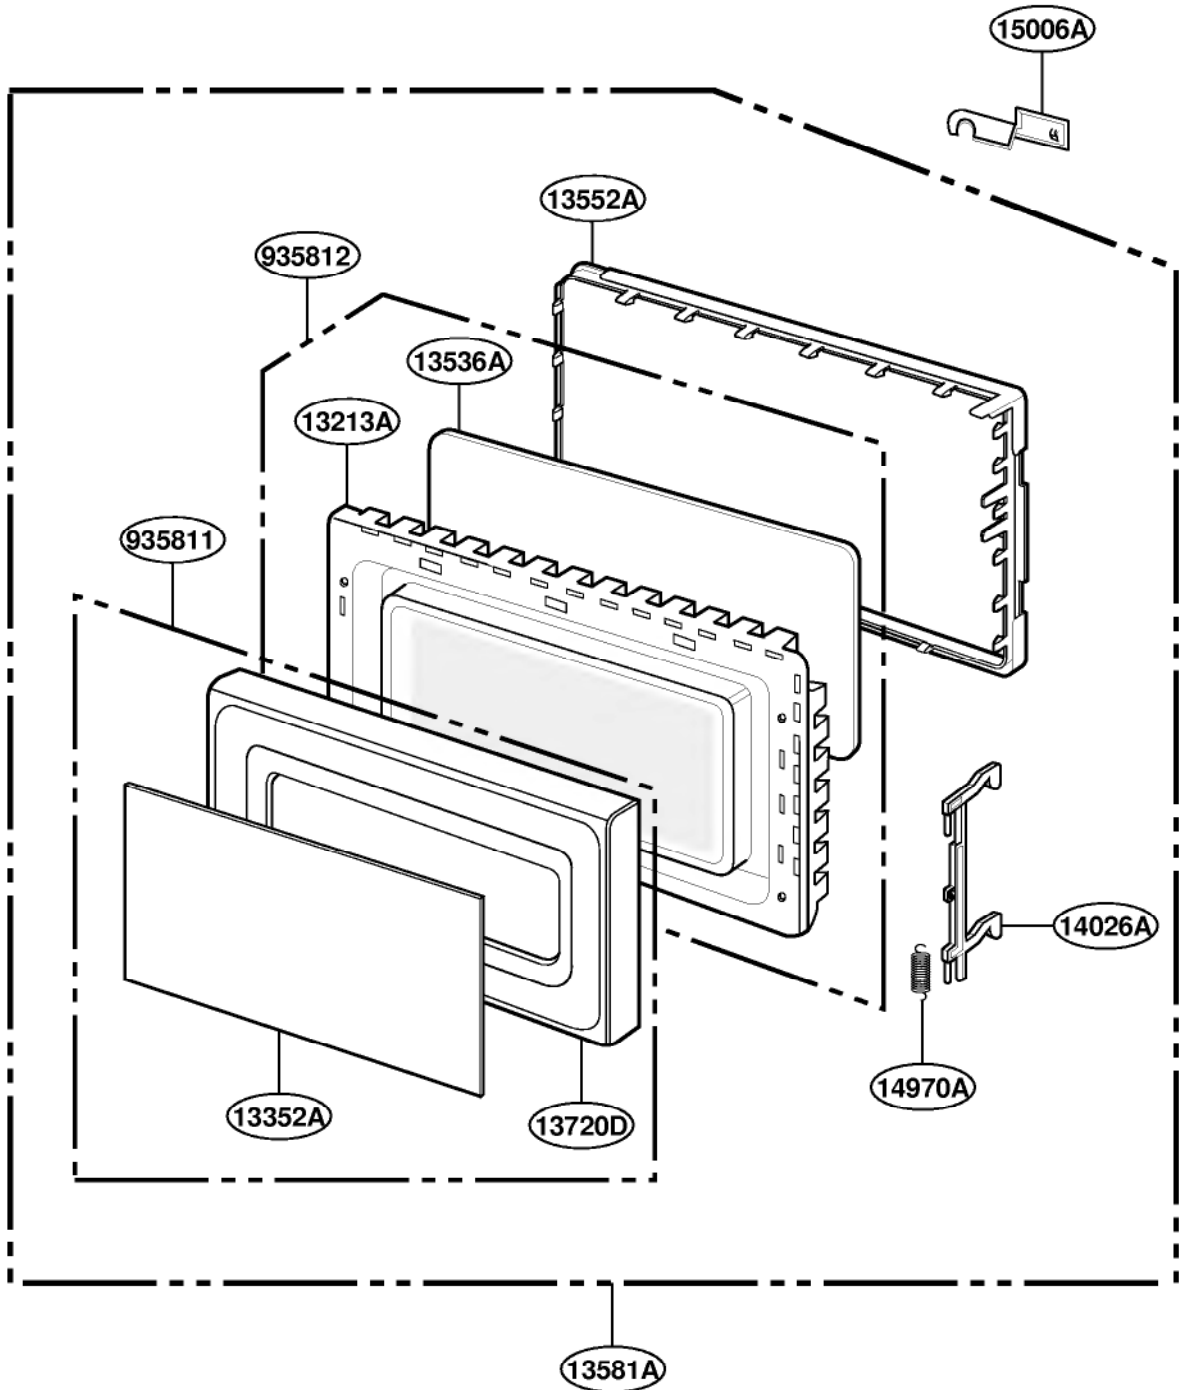

This Owner's Manual is provided and hosted by [Appliance Factory Parts](#).

AMANA LD10D Owner's Manual

[Shop genuine replacement parts for AMANA LD10D](#)

DOOR PARTS

MODEL: LD10D

[Find Your AMANA Microwave Parts - Select From 149 Models](#)

----- Manual continues below -----

EXPLODED VIEW

INTRODUCTION

MODEL: LD10D

DOOR PARTS

MODEL: LD10D

CONTROL PANEL PARTS

MODEL: LD10D

OVEN CAVITY PARTS

MODEL: LD10D

LATCH BOARD PARTS

MODEL: LD10D

INTERIOR PARTS

MODEL: LD10D

BASE PLATE PARTS

MODEL: LD10D