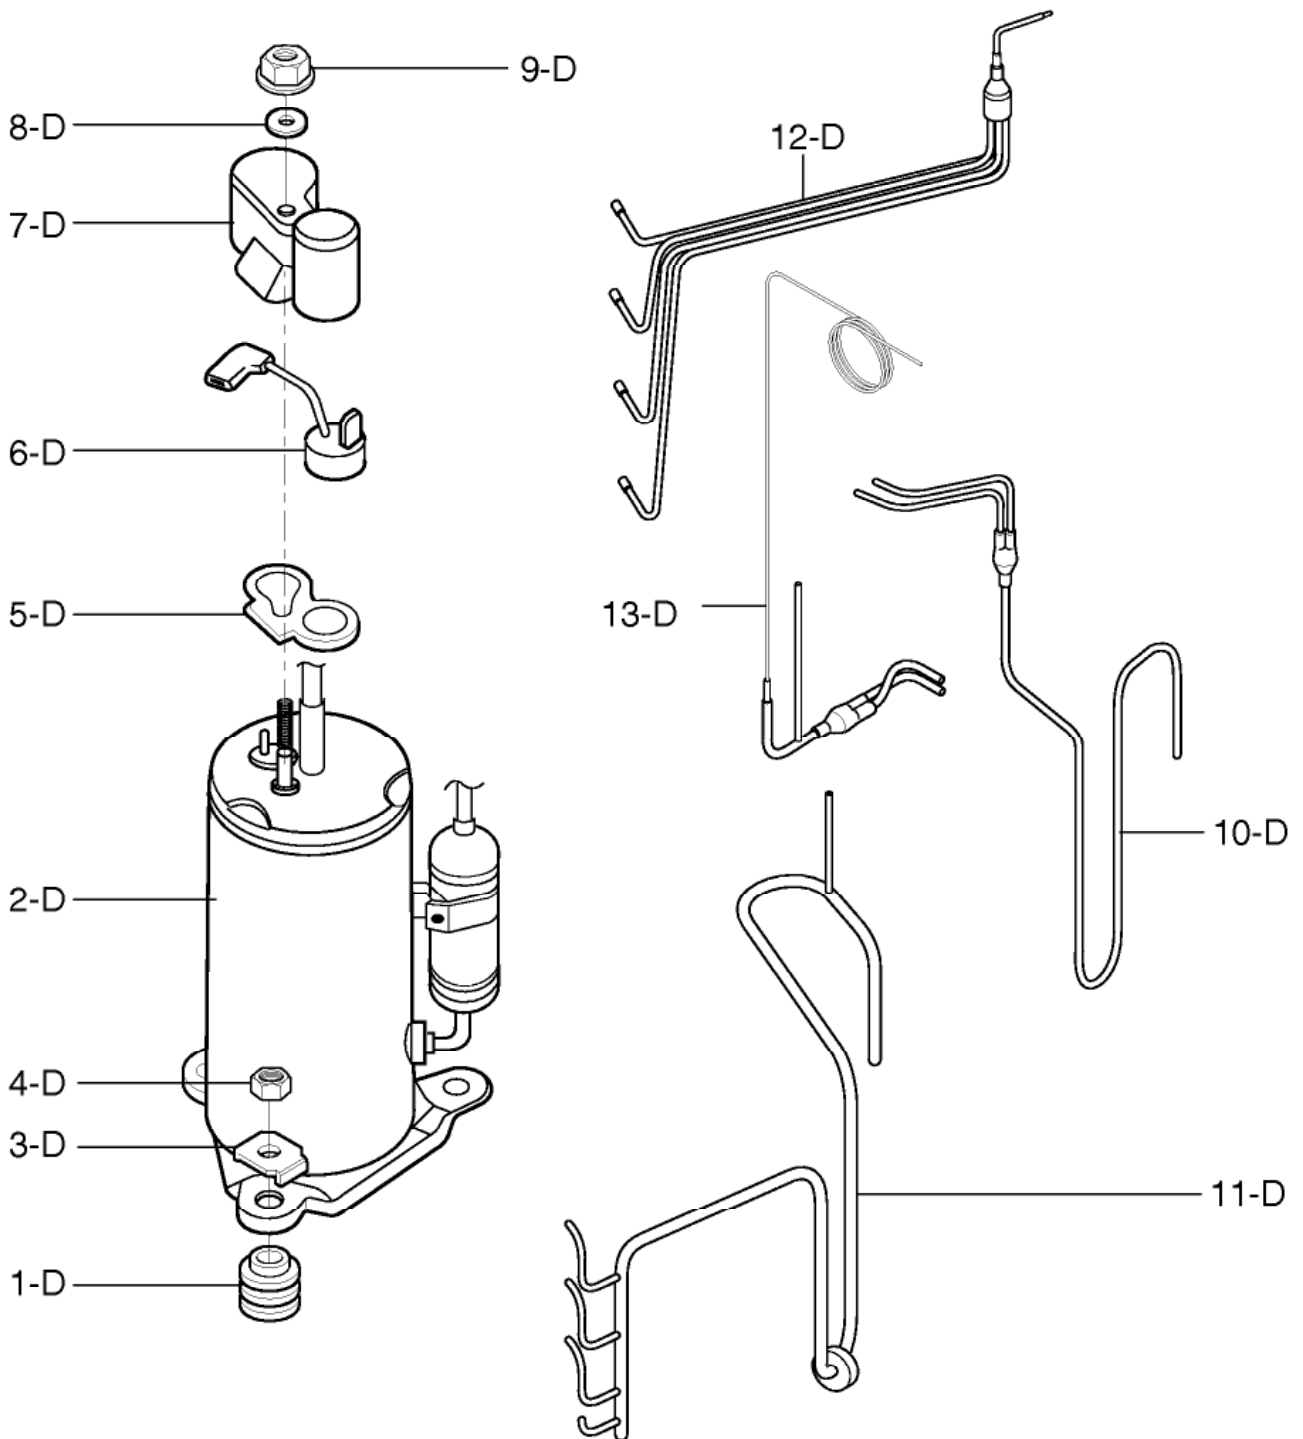

CAUTION: Use the Kenmore part number on all orders, **not** the illustration number.

COMPRESSOR PARTS