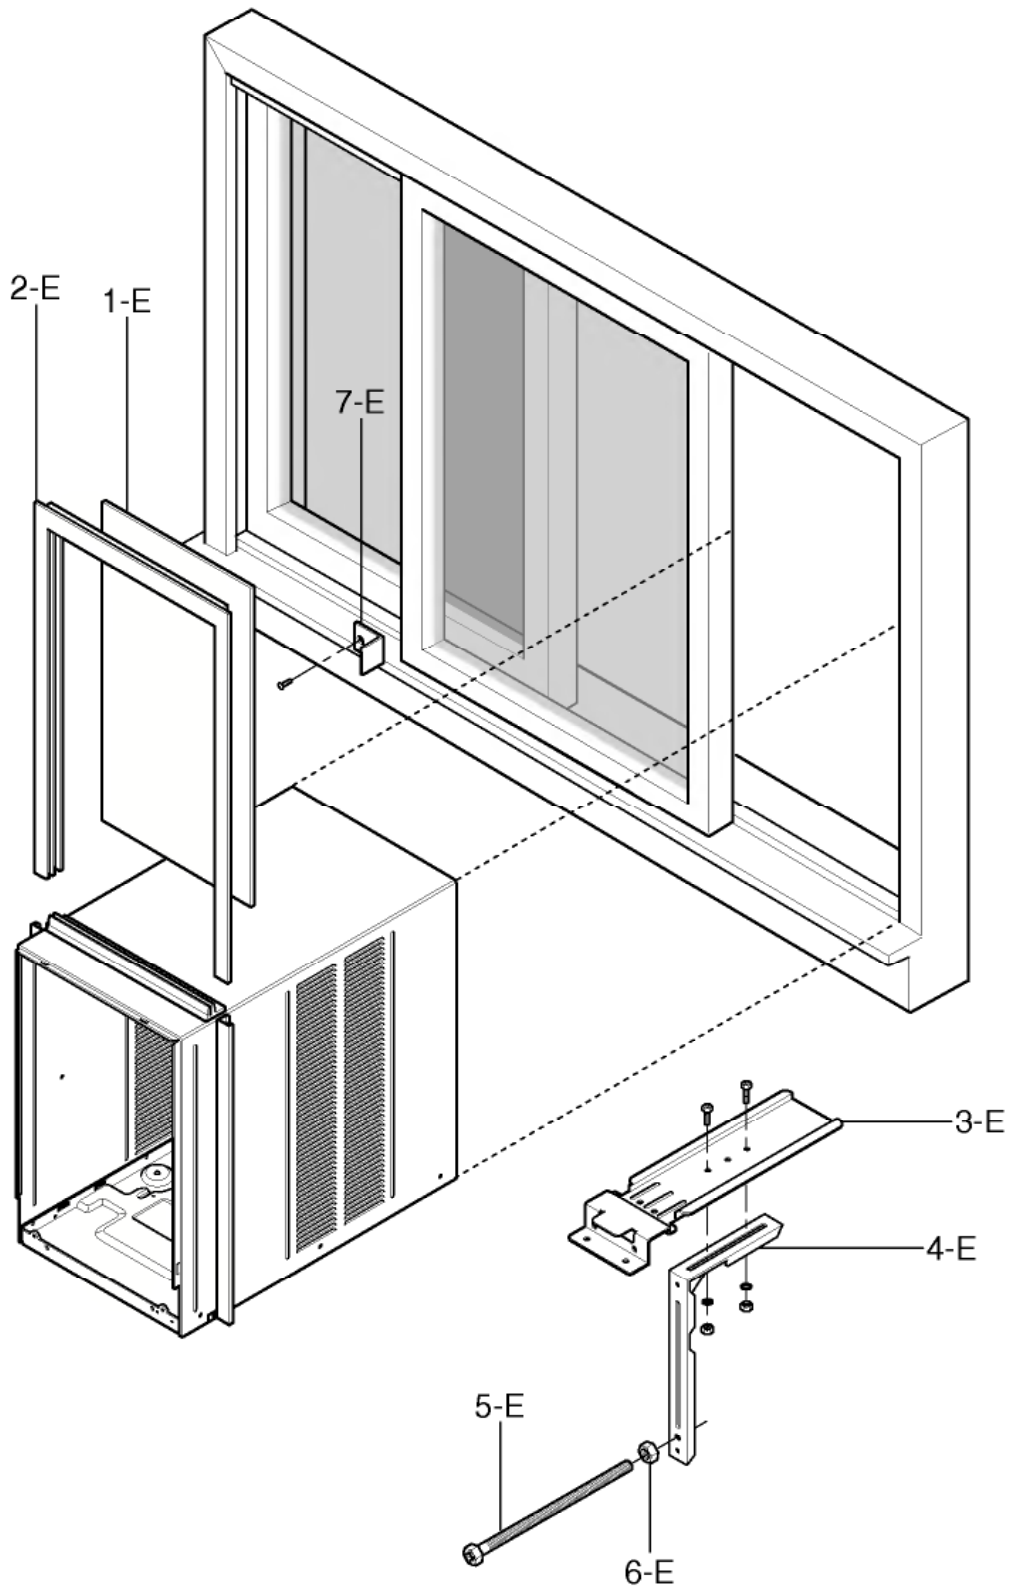

CAUTION: Use the Kenmore part number on all orders, **not** the illustration number.

INSTALLATION KIT ASSEMBLY