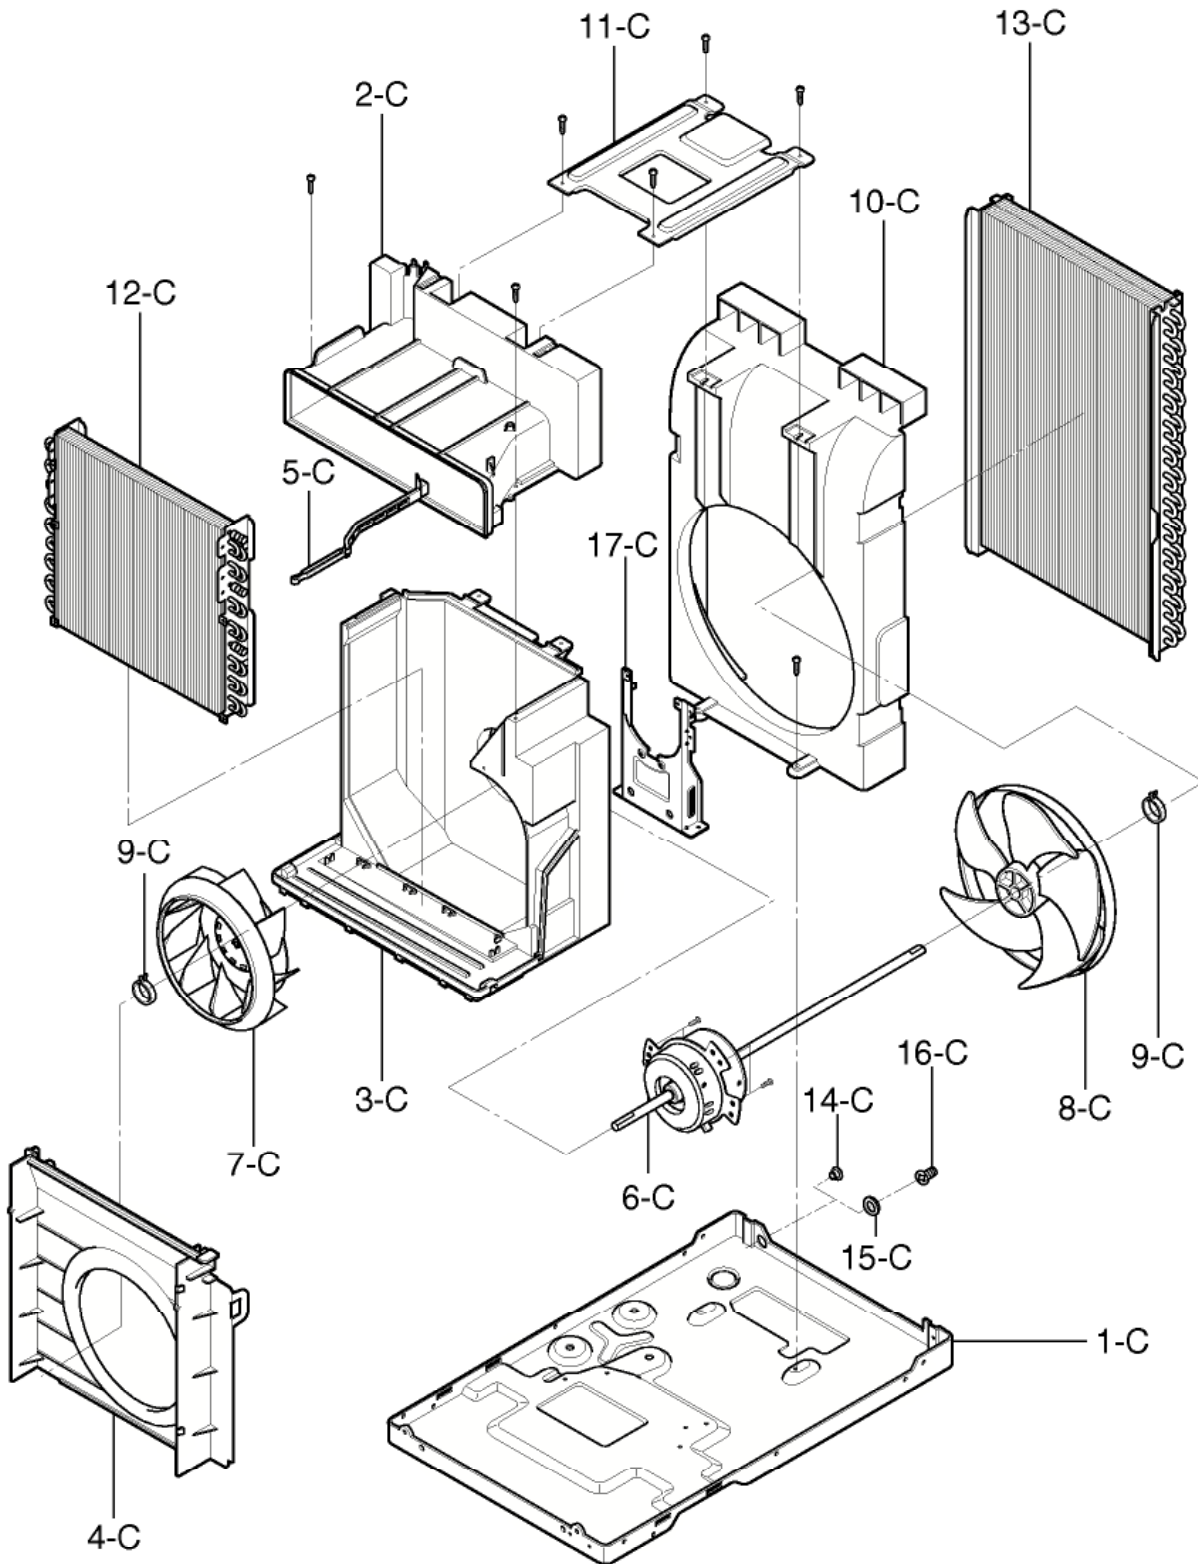

CAUTION: Use the Kenmore part number on all orders, **not** the illustration number.

AIR HANDLING & CYCLE PARTS