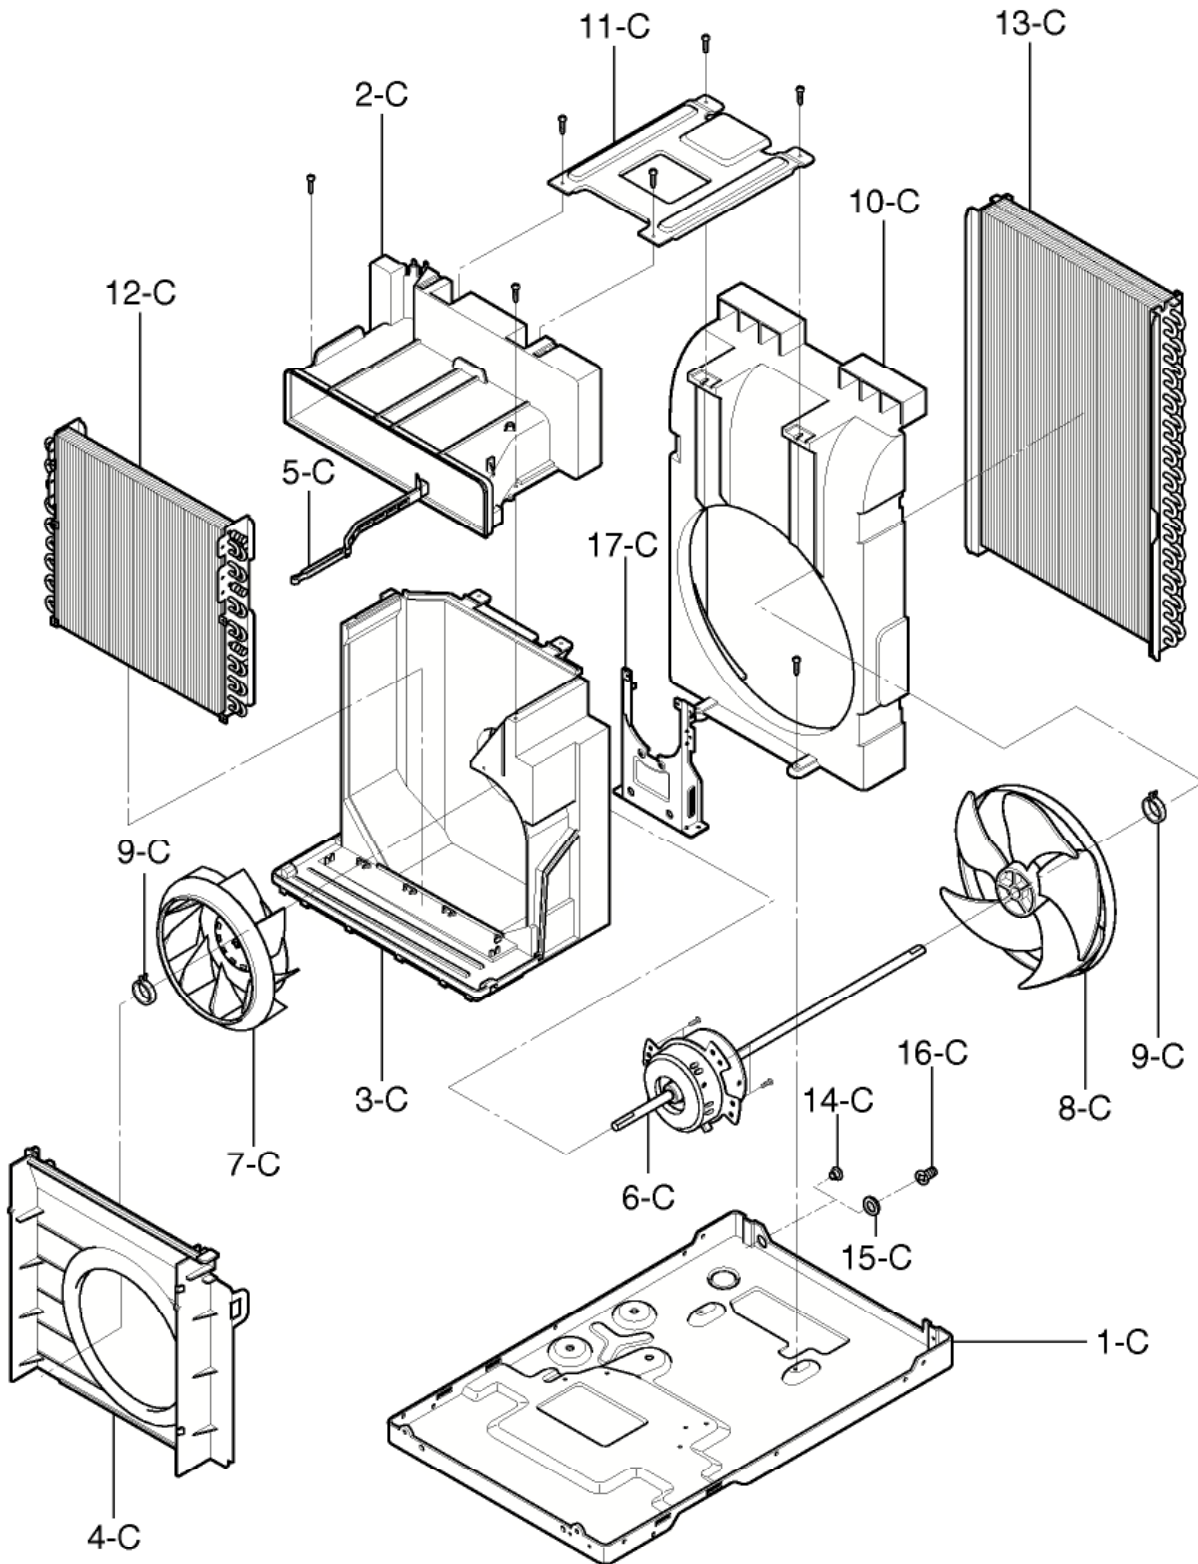

CAUTION: Use the Kenmore part number on all orders, **not** the illustration number.

AIR HANDLING & CYCLE PARTS