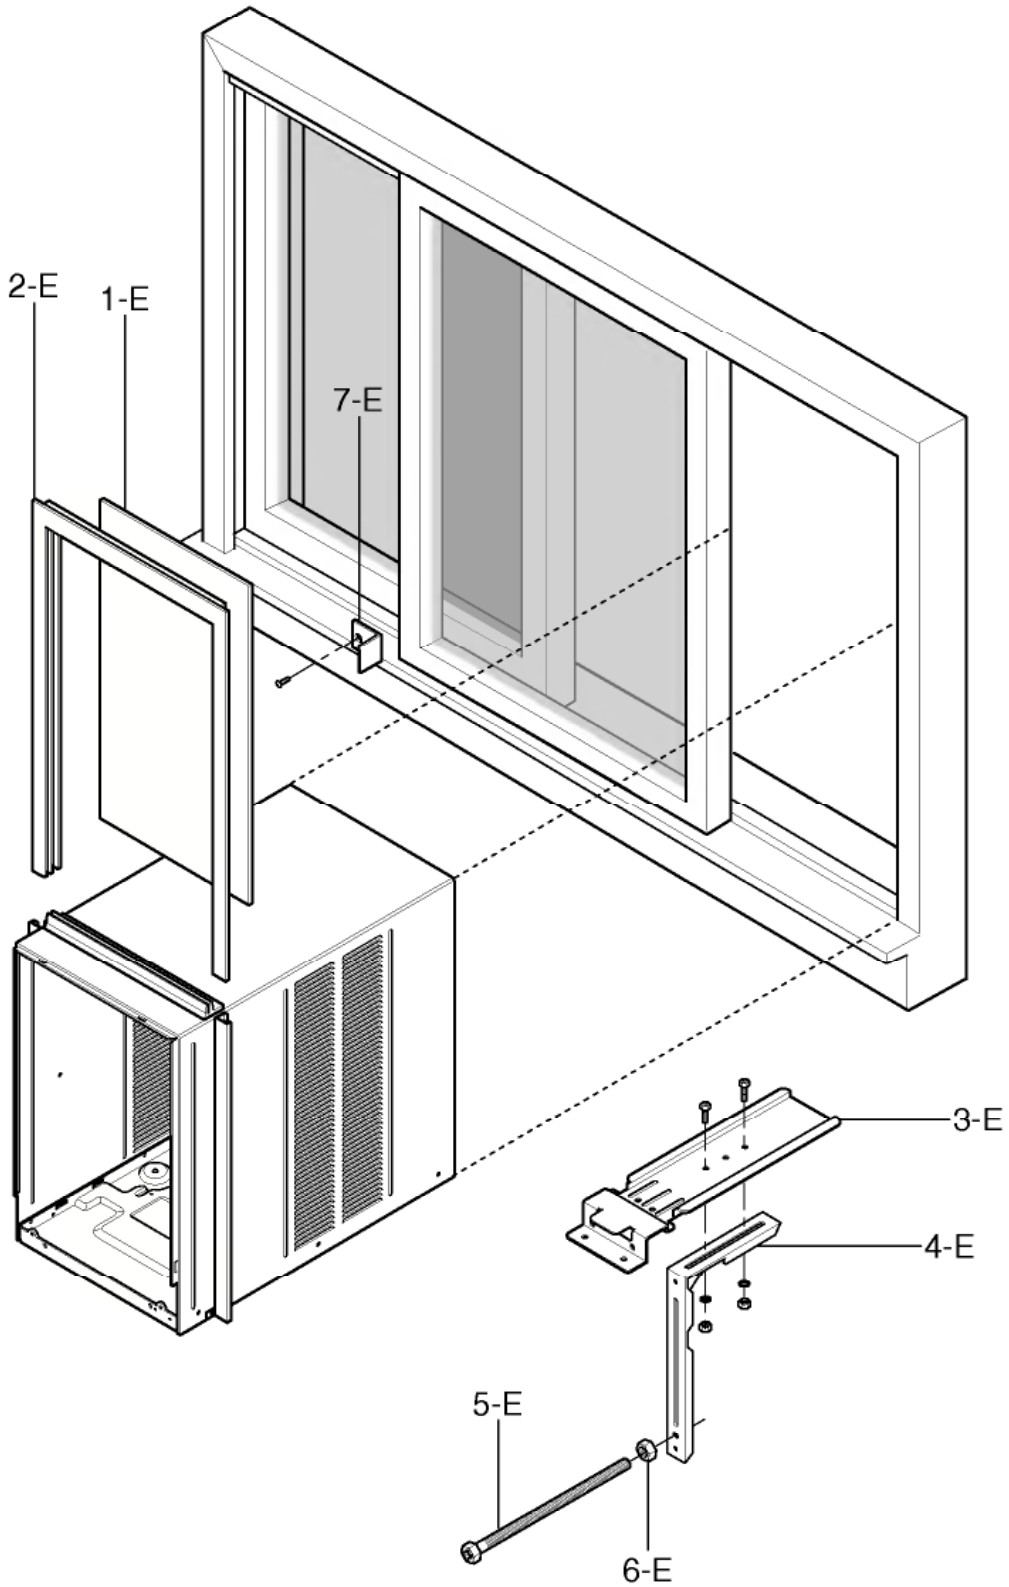

CAUTION: Use the Kenmore part number on all orders, **not** the illustration number.

INSTALLATION KIT ASSEMBLY