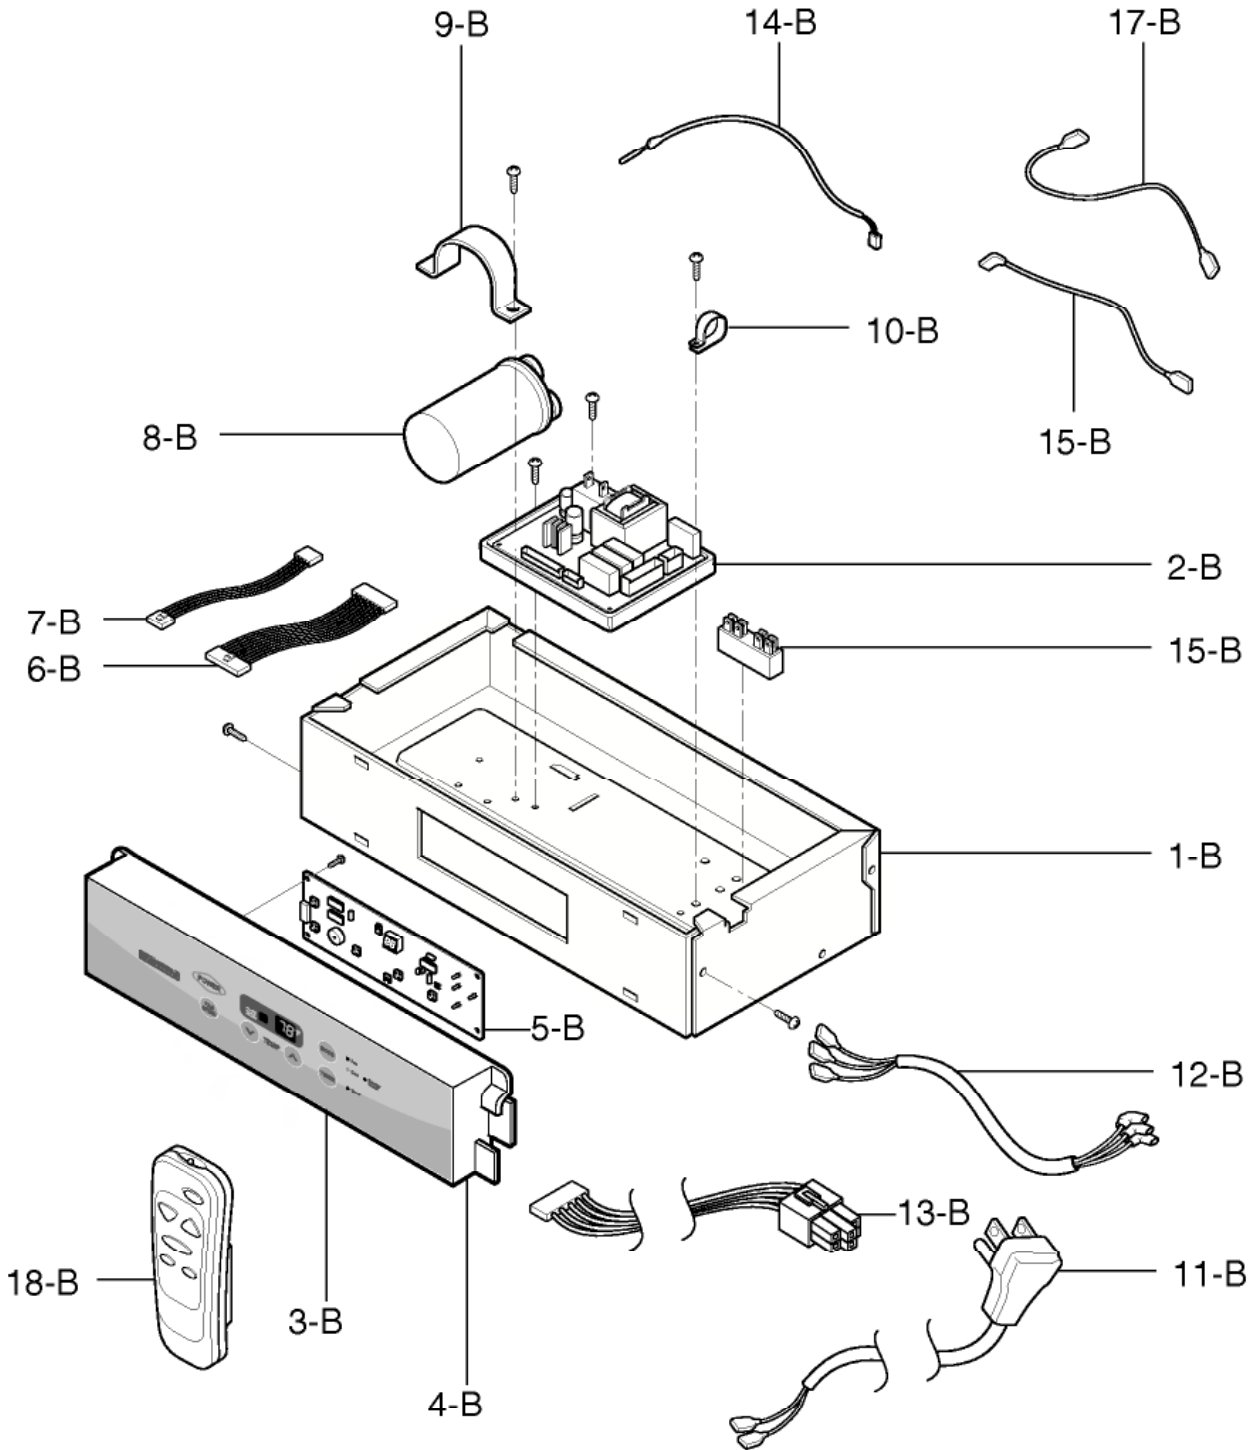

CABINET & FRONT GRILLE ASSEMBLY

CAUTION: Use the Kenmore part number on all orders, **not** the illustration number.

CABINET & FRONT GRILLE ASSEMBLY

ILLUSTRATION NUMBER	PART NUMBER	DESCRIPTION
1 - A	3530A20055A	FRONT GRILLE
2 - A	3530A20056A	INLET GRILLE
3 - A	5231A20012A	AIR FILTER ASSEMBLY
4 - A	4758A20032A	LOUVER, HORIZONTAL
5 - A	4758A20017A	LOUVER, VERTICAL
6 - A	4758A20017B	LOUVER, VERTICAL
7 - A	4520A30036A	LINK
8 - A	3091A20014A	CABINET ASSEMBLY
9 - A	4974A20028A	UPPER GUIDE
10 - A	4974A30052B	SIDE GUIDE
11 - A	3850A21286B	LABEL, ENERGY
*	3828A20291H	MANUAL OWNER'S
*	3828A30032X	MANUAL SERVICE

= Functional Parts

* = Non-illustrated Parts

CAUTION: Use the Kenmore part number on all orders, **not** the illustration number.

CONTROL BOX ASSEMBLY

CAUTION: Use the Kenmore part number on all orders, **not** the illustration number.

CONTROL BOX ASSEMBLY

ILLUSTRATION NUMBER	PART NUMBER	DESCRIPTION
1 - B	4994A20048C	CONTROL BOX
2 - B	6871A01001C	MAIN PCB ASSEMBLY
3 - B	3831A20084A	ESCUTCHEON
4 - B	3720A20259A	PANEL, CONTROL
5 - B	6871A20442A	PCB, DISPLAY
6 - B	6631A10011C	CONNECTOR ASSEMBLY
7 - B	6631A10011D	CONNECTOR ASSEMBLY
8 - B #	0CZZA20001N	CAPACITOR
9 - B	4H00442F	CAPACITOR CLAMP
10 - B	4H01762A	CLIP
11 - B #	6411A20011P	POWER CORD ASSEMBLY
12 - B	6631AR3843Y	CONNECTOR ASSEMBLY
13 - B	6631A30012E	CONNECTOR ASSEMBLY
14 - B #	6323A20004S	THERMISTOR
15 - B	3H00390A	TERMINAL BLOCK
16 - B	6862AR2675F	CONNECTOR ASSEMBLY
17 - B	6862AR2348Y	CONNECTOR ASSEMBLY
18 - B	6711A20056T	REMOTE CONTROLLER