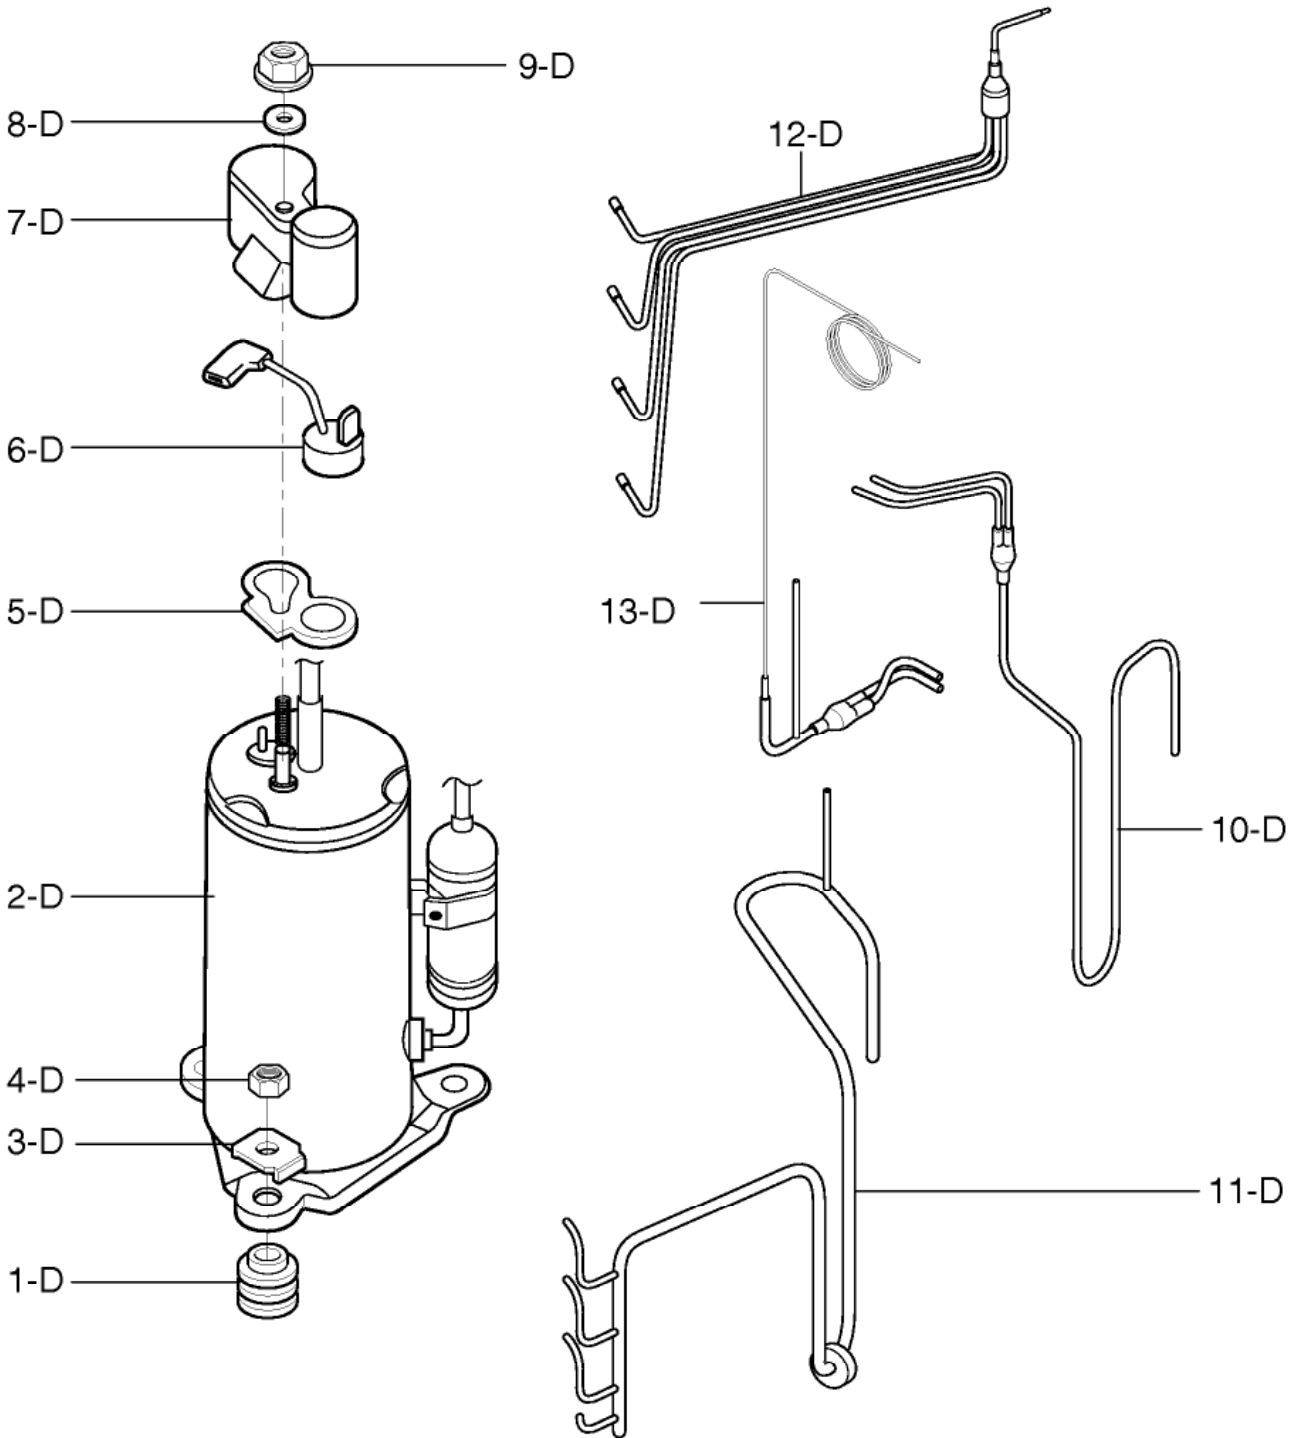

CAUTION: Use the Kenmore part number on all orders, **not** the illustration number.

COMPRESSOR PARTS