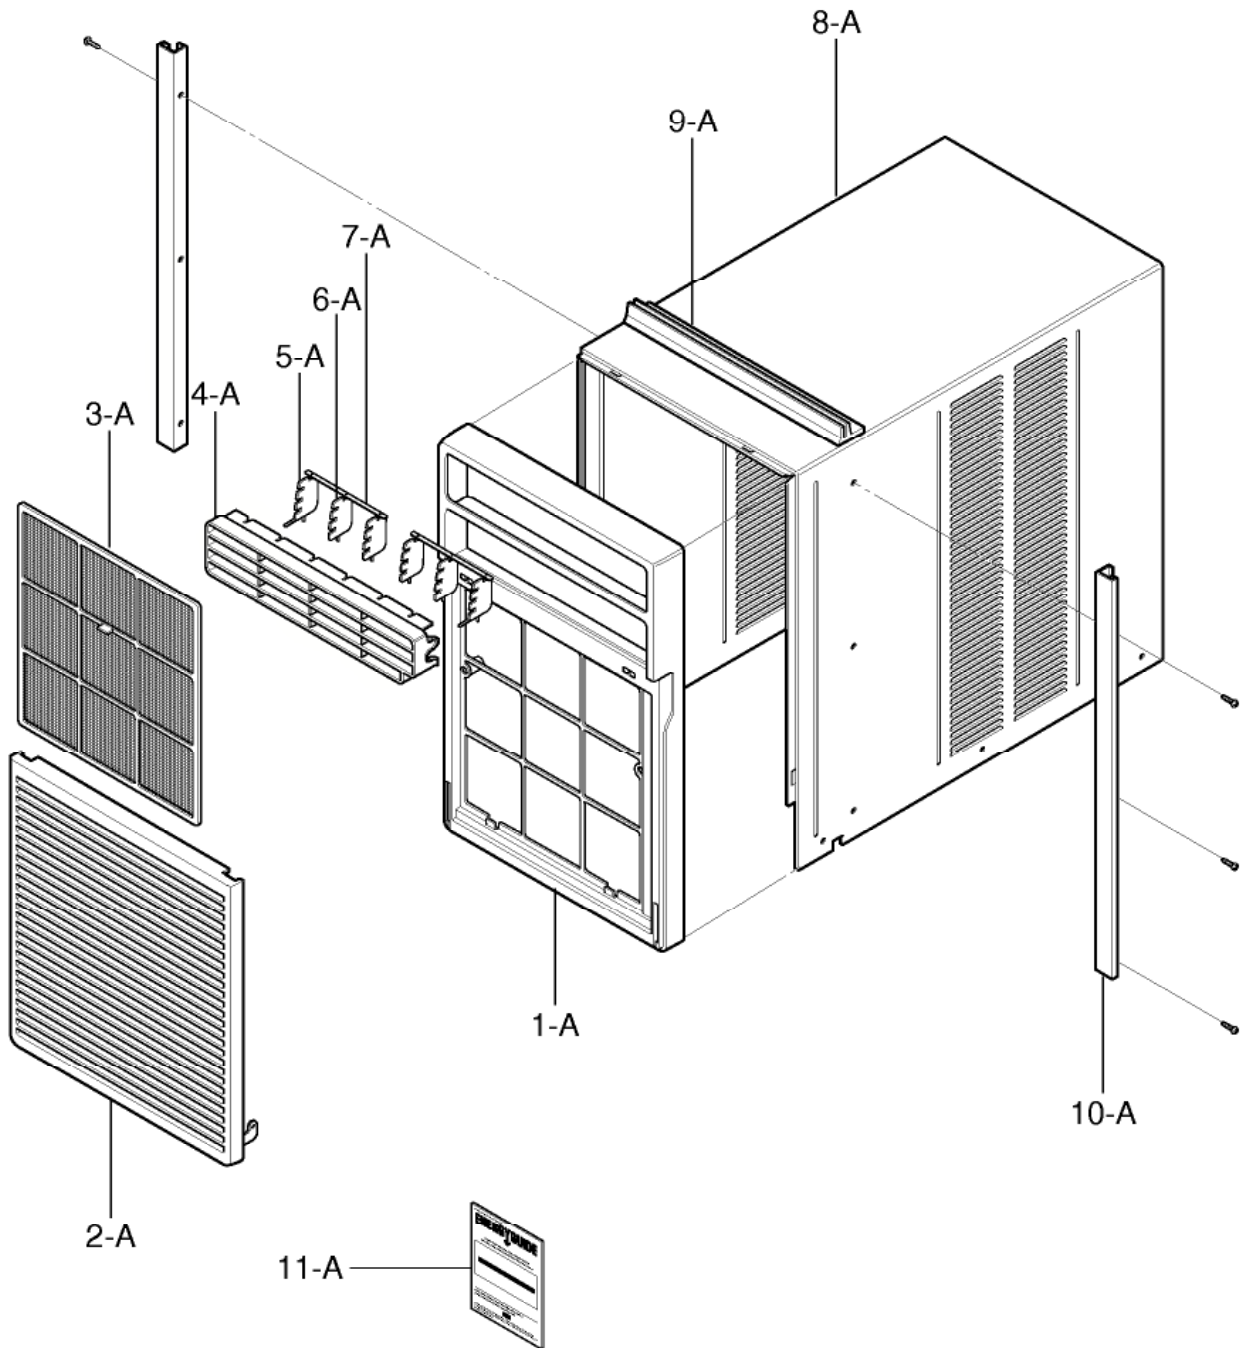

CABINET & FRONT GRILLE ASSEMBLY

CAUTION: Use the Kenmore part number on all orders, **not** the illustration number.

CABINET & FRONT GRILLE ASSEMBLY

ILLUSTRATION NUMBER	PART NUMBER	DESCRIPTION
1 - A	3530A20055A	FRONT GRILLE
2 - A	3530A20056A	INLET GRILLE
3 - A	5231A20012A	AIR FILTER ASSEMBLY
4 - A	4758A20032A	LOUVER, HORIZONTAL
5 - A	4758A20017A	LOUVER, VERTICAL
6 - A	4758A20017B	LOUVER, VERTICAL
7 - A	4520A30036A	LINK
8 - A	3091A20014A	CABINET ASSEMBLY
9 - A	4974A20028A	UPPER GUIDE
10 - A	4974A30052B	SIDE GUIDE
11 - A	3850A21286B	LABEL, ENERGY
*	3828A20291H	MANUAL OWNER'S
*	3828A30032X	MANUAL SERVICE

CONTROL BOX ASSEMBLY

ILLUSTRATION NUMBER	PART NUMBER	DESCRIPTION
1 - B	4994A20048C	CONTROL BOX
2 - B	6871A01001C	MAIN PCB ASSEMBLY
3 - B	3831A20084A	ESCUTCHEON
4 - B	3720A20259A	PANEL, CONTROL
5 - B	6871A20442A	PCB, DISPLAY
6 - B	6631A10011C	CONNECTOR ASSEMBLY
7 - B	6631A10011D	CONNECTOR ASSEMBLY
8 - B #	0CZZA20001N	CAPACITOR
9 - B	4H00442F	CAPACITOR CLAMP
10 - B	4H01762A	CLIP
11 - B #	6411A20011P	POWER CORD ASSEMBLY
12 - B	6631AR3843Y	CONNECTOR ASSEMBLY
13 - B	6631A30012E	CONNECTOR ASSEMBLY
14 - B #	6323A20004S	THERMISTOR
15 - B	3H00390A	TERMINAL BLOCK
16 - B	6862AR2675F	CONNECTOR ASSEMBLY
17 - B	6862AR2348Y	CONNECTOR ASSEMBLY
18 - B	6711A20056T	REMOTE CONTROLLER