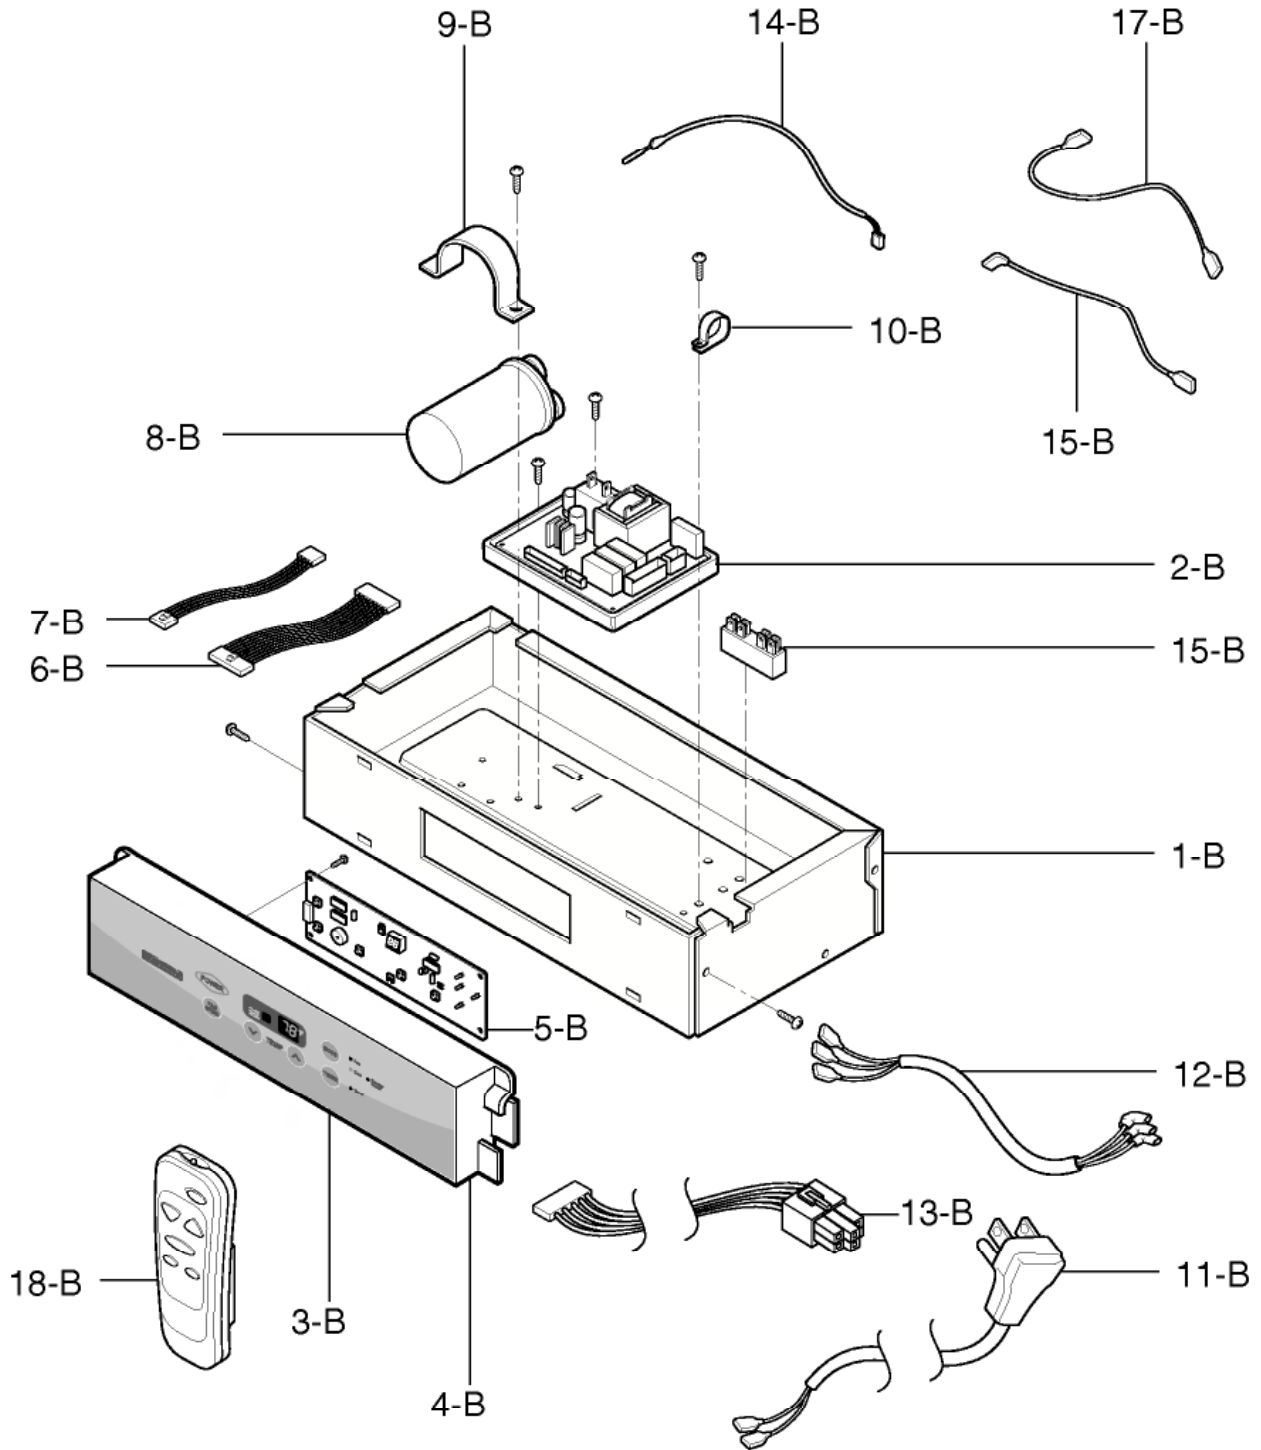

CABINET & FRONT GRILLE ASSEMBLY

CAUTION: Use the Kenmore part number on all orders, **not** the illustration number.

CABINET & FRONT GRILLE ASSEMBLY

ILLUSTRATION NUMBER	PART NUMBER	DESCRIPTION
1 - A	3530A20055A	FRONT GRILLE
2 - A	3530A20056A	INLET GRILLE
3 - A	5231A20012A	AIR FILTER ASSEMBLY
4 - A	4758A20032A	LOUVER, HORIZONTAL
5 - A	4758A20017A	LOUVER, VERTICAL
6 - A	4758A20017B	LOUVER, VERTICAL
7 - A	4520A30036A	LINK
8 - A	3091A20014A	CABINET ASSEMBLY
9 - A	4974A20028A	UPPER GUIDE
10 - A	4974A30052B	SIDE GUIDE
11 - A	3850A21286B	LABEL, ENERGY
*	3828A20291H	MANUAL OWNER'S
*	3828A30032X	MANUAL SERVICE

= Functional Parts

* = Non-illustrated Parts

CAUTION: Use the Kenmore part number on all orders, **not** the illustration number.

CONTROL BOX ASSEMBLY

CAUTION: Use the Kenmore part number on all orders, **not** the illustration number.

CONTROL BOX ASSEMBLY

ILLUSTRATION NUMBER	PART NUMBER	DESCRIPTION
1 - B	4994A20048C	CONTROL BOX
2 - B	6871A01001C	MAIN PCB ASSEMBLY
3 - B	3831A20084A	ESCUTCHEON
4 - B	3720A20259A	PANEL, CONTROL
5 - B	6871A20442A	PCB, DISPLAY
6 - B	6631A10011C	CONNECTOR ASSEMBLY
7 - B	6631A10011D	CONNECTOR ASSEMBLY
8 - B #	0CZZA20001N	CAPACITOR
9 - B	4H00442F	CAPACITOR CLAMP
10 - B	4H01762A	CLIP
11 - B #	6411A20011P	POWER CORD ASSEMBLY
12 - B	6631AR3843Y	CONNECTOR ASSEMBLY
13 - B	6631A30012E	CONNECTOR ASSEMBLY
14 - B #	6323A20004S	THERMISTOR
15 - B	3H00390A	TERMINAL BLOCK
16 - B	6862AR2675F	CONNECTOR ASSEMBLY
17 - B	6862AR2348Y	CONNECTOR ASSEMBLY
18 - B	6711A20056T	REMOTE CONTROLLER