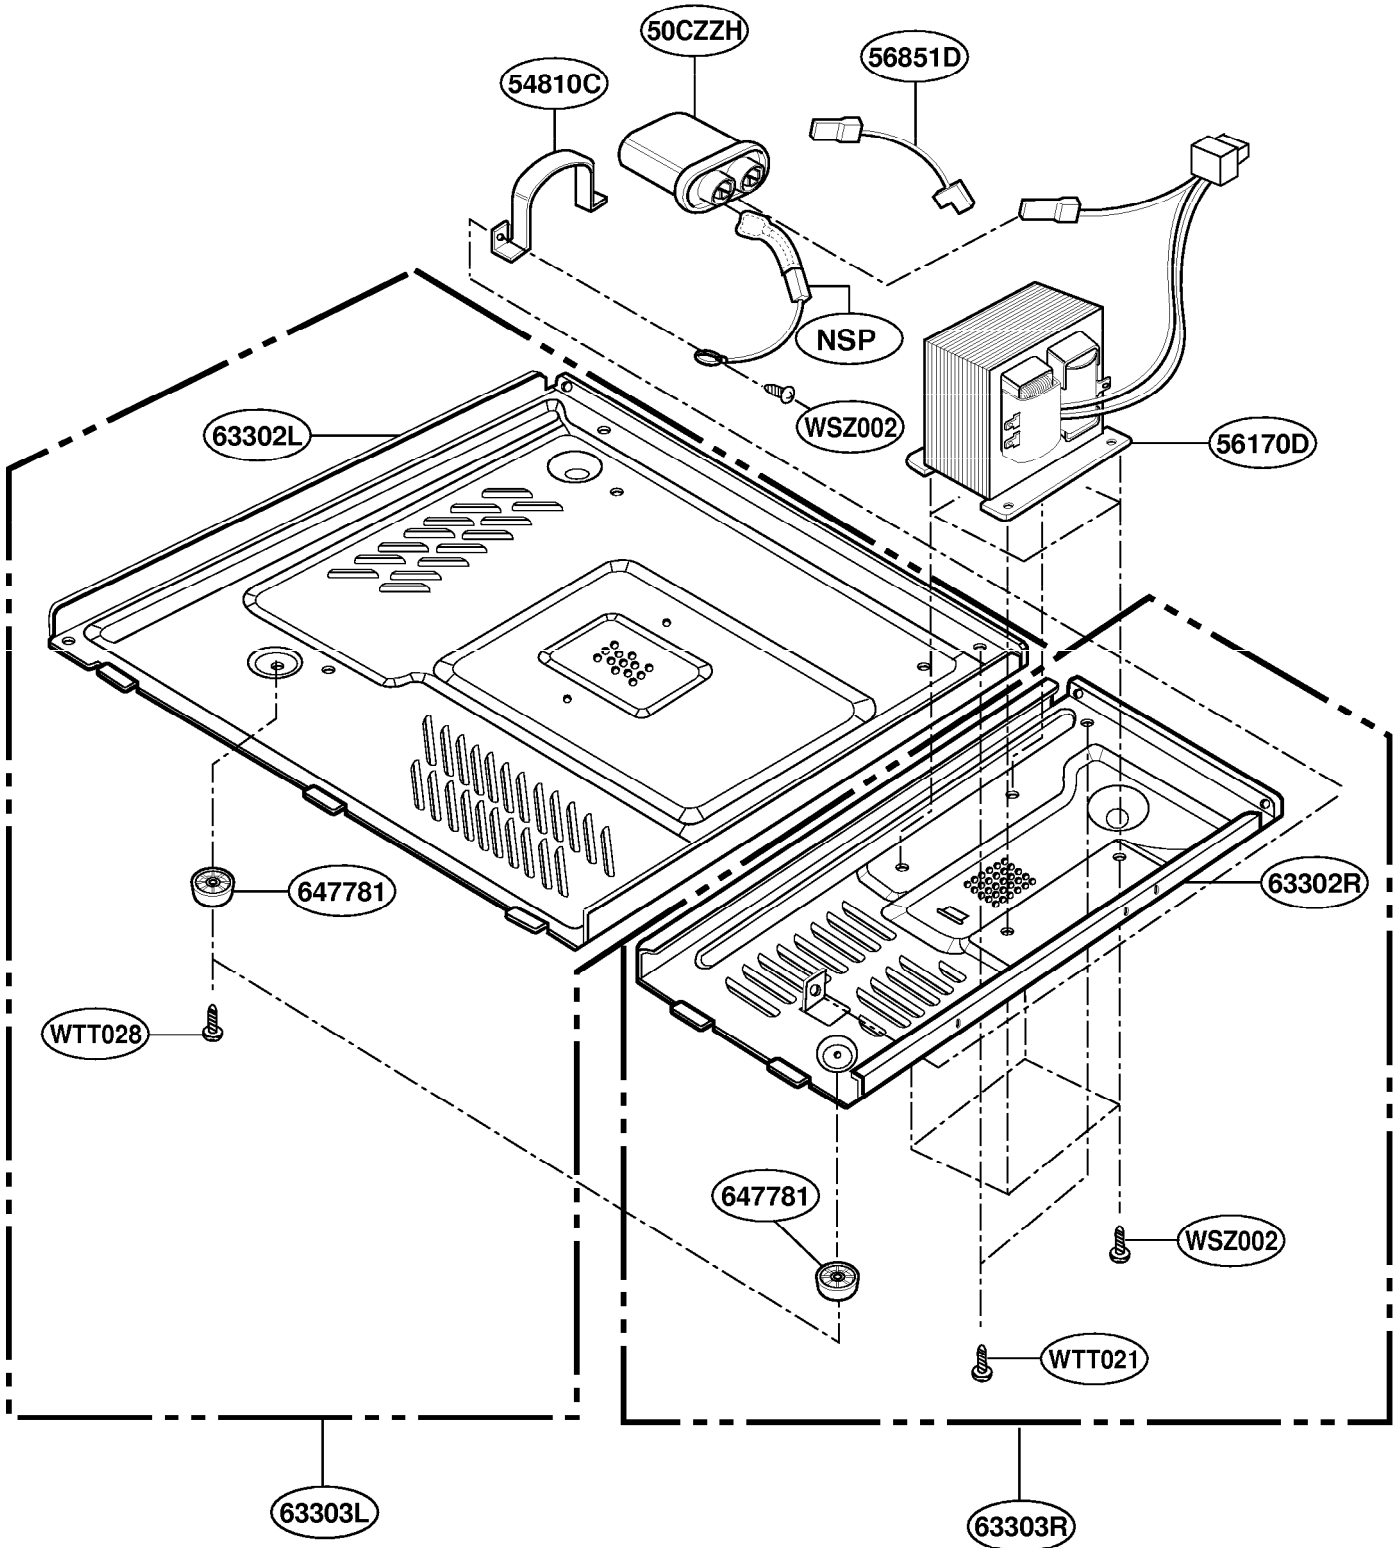

DOOR PARTS

CONTROLLER PARTS

OVEN CAVITY PARTS

34960A is only used in model 87790

SUCTION GUIDE PARTS

INTERIOR PARTS

BASE PLATE PARTS

SENSOR PARTS