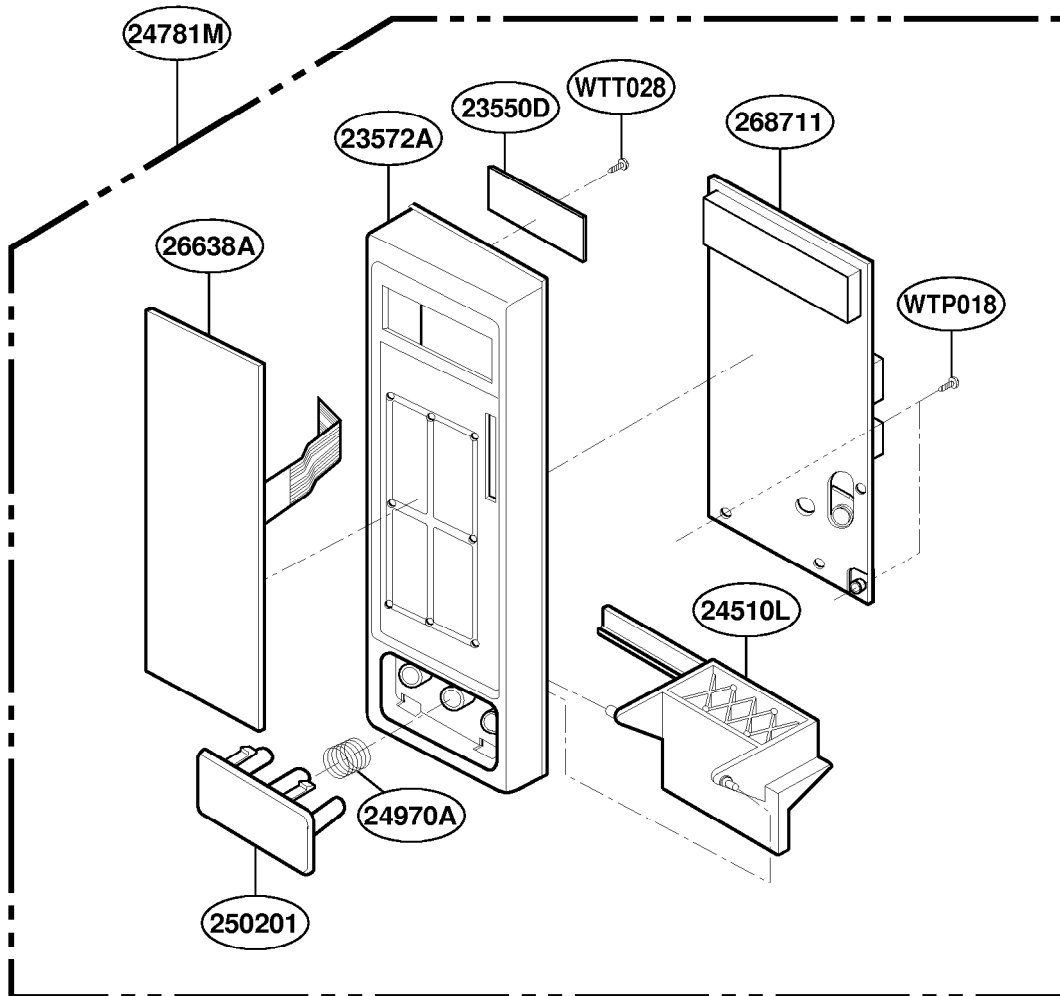

This Owner's Manual is provided and hosted by [Appliance Factory Parts](http://ApplianceFactoryParts.com).

GOLDSTAR MA-1301S Owner's Manual

[Shop genuine replacement parts for GOLDSTAR
MA-1301S](#)

DOOR PARTS

[Find Your GOLDSTAR Microwave Parts - Select From 234 Models](#)

----- Manual continues below -----

DOOR PARTS

CONTROLLER PARTS

OVEN CAVITY PARTS

34960A is only used in model 87790

SUCTION GUIDE PARTS

INTERIOR PARTS

BASE PLATE PARTS

SENSOR PARTS