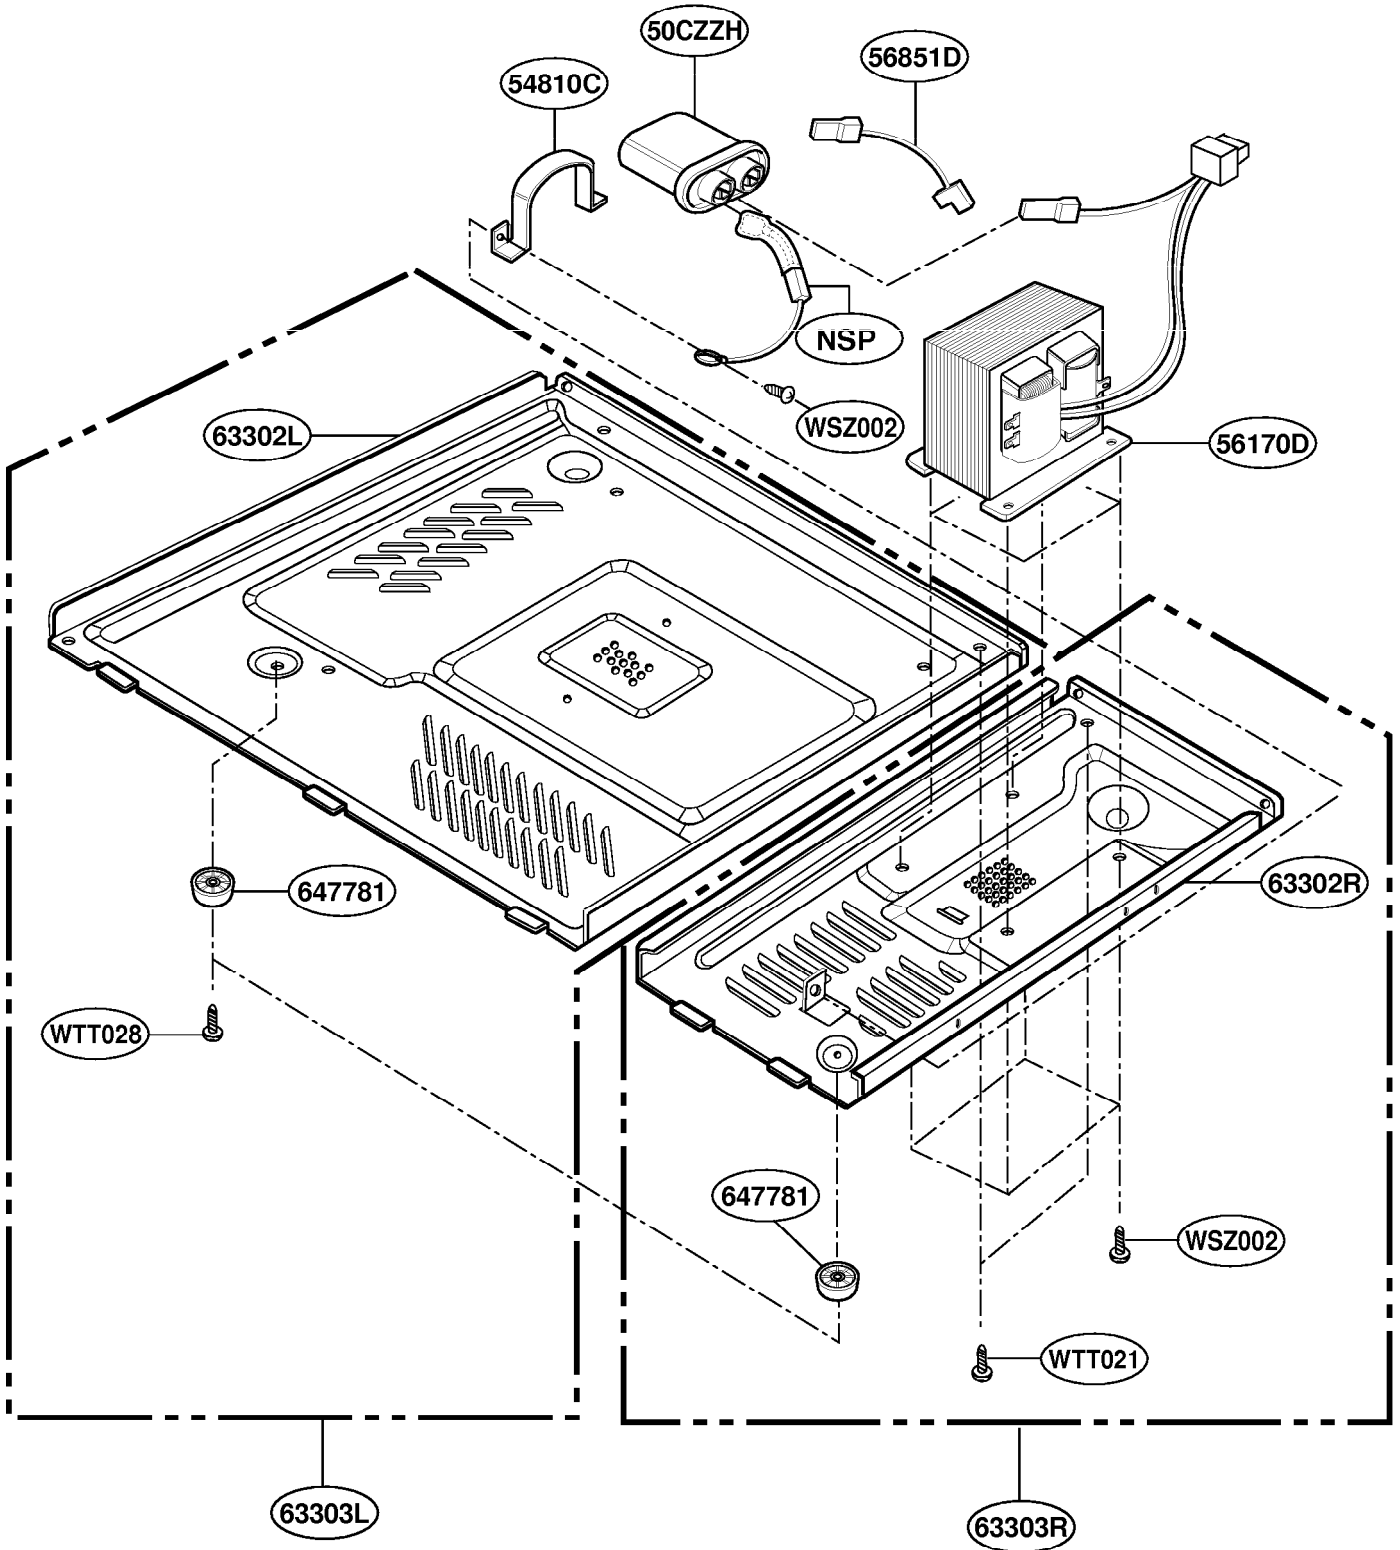

[Find Your GOLDSTAR Microwave Parts - Select From 234 Models](#)

----- Manual continues below -----

DOOR PARTS

CONTROLLER PARTS

OVEN CAVITY PARTS

34960A is only used in model 87790

SUCTION GUIDE PARTS

INTERIOR PARTS

BASE PLATE PARTS

SENSOR PARTS