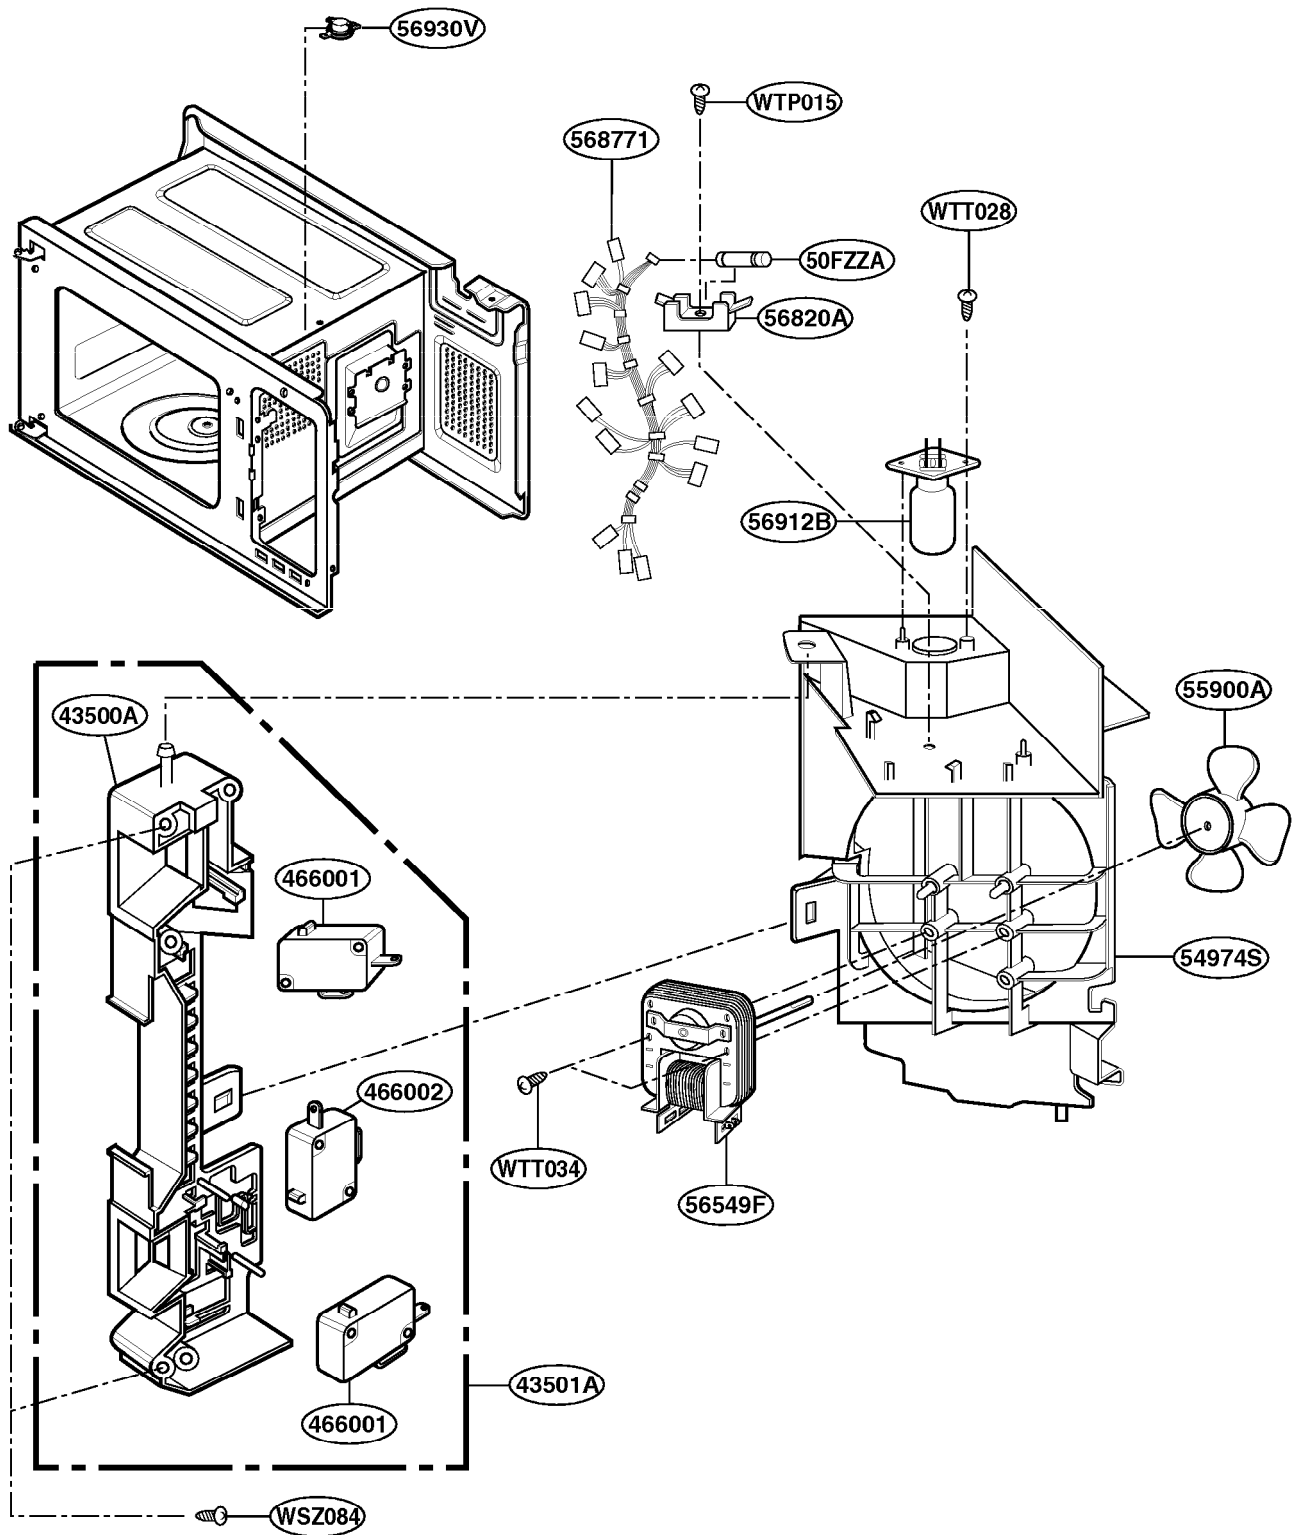

EXPLODED VIEW

INTRODUCTION

FOR MODEL: MA-1305W
MA-1505W

P/NO.:3828W5S0422

DOOR PARTS

CONTROLLER PARTS

OVEN CAVITY PARTS

FOR MODEL: MA-1305W

OVEN CAVITY PARTS

FOR MODEL: MA-1505W

SUCTION GUIDE PARTS

FOR MODEL: MA-1305W

SUCTION GUIDE PARTS

FOR MODEL: MA-1505W

INTERIOR PARTS

BASE PLATE PARTS