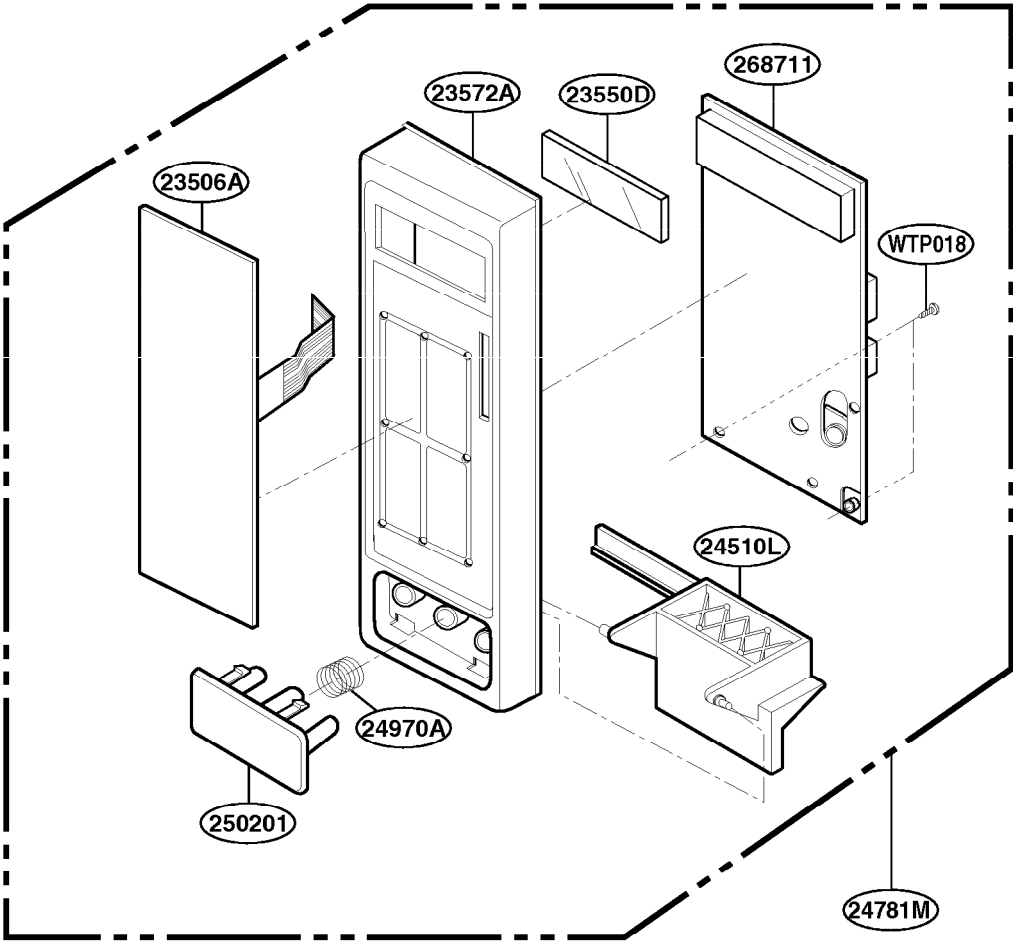

EXPLODED VIEW

INTRODUCTION

FOR MODEL: MA-1305W
MA-1505W

P/NO.:3828W5S0422

DOOR PARTS

CONTROLLER PARTS

OVEN CAVITY PARTS

FOR MODEL: MA-1305W

OVEN CAVITY PARTS

FOR MODEL: MA-1505W

SUCTION GUIDE PARTS

FOR MODEL: MA-1305W

SUCTION GUIDE PARTS

FOR MODEL: MA-1505W

INTERIOR PARTS

BASE PLATE PARTS