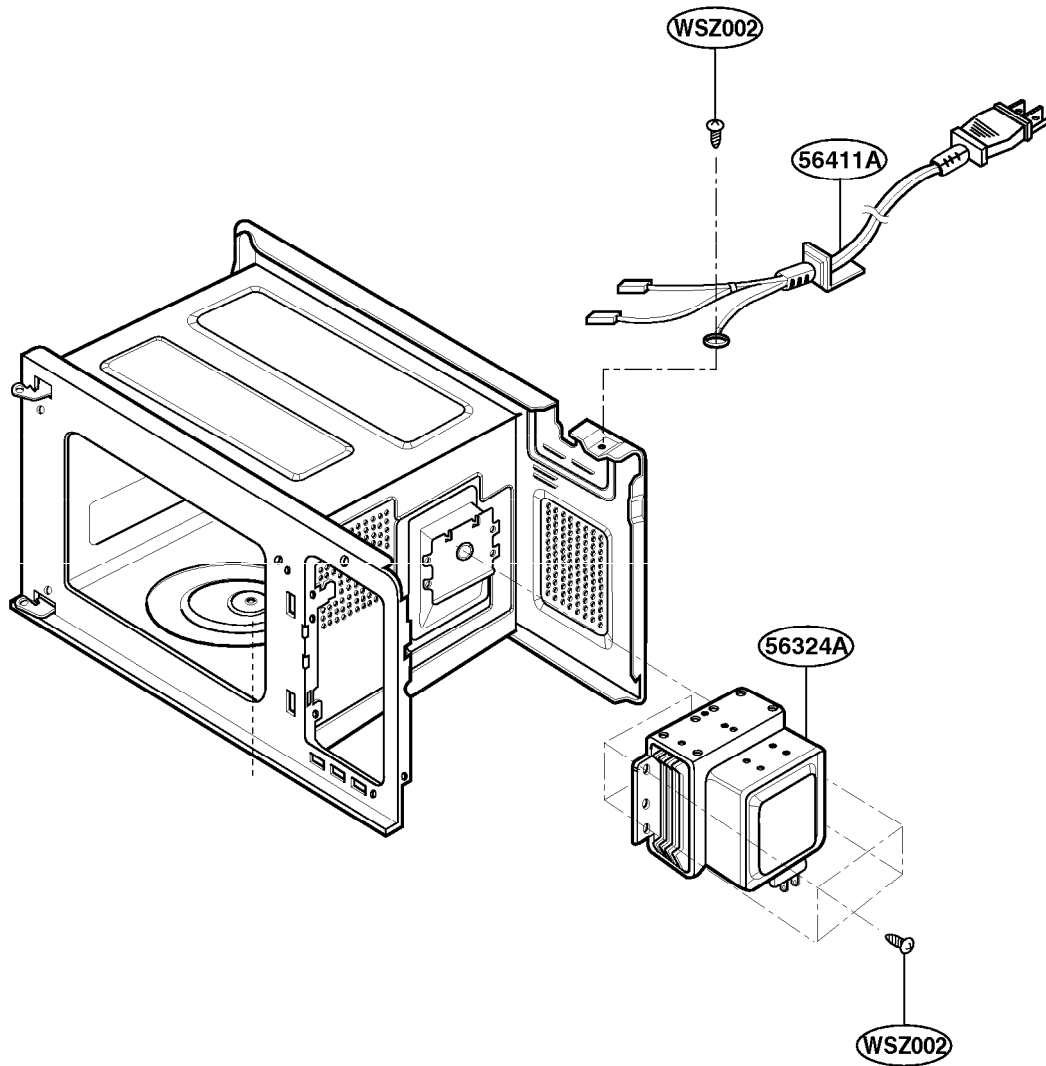

EXPLODED VIEW

INTRODUCTION

FOR MODEL: MA-1305W
MA-1505W

P/NO.:3828W5S0422

DOOR PARTS

CONTROLLER PARTS

OVEN CAVITY PARTS

FOR MODEL: MA-1305W

OVEN CAVITY PARTS

FOR MODEL: MA-1505W

SUCTION GUIDE PARTS

FOR MODEL: MA-1305W

SUCTION GUIDE PARTS

FOR MODEL: MA-1505W

INTERIOR PARTS

BASE PLATE PARTS