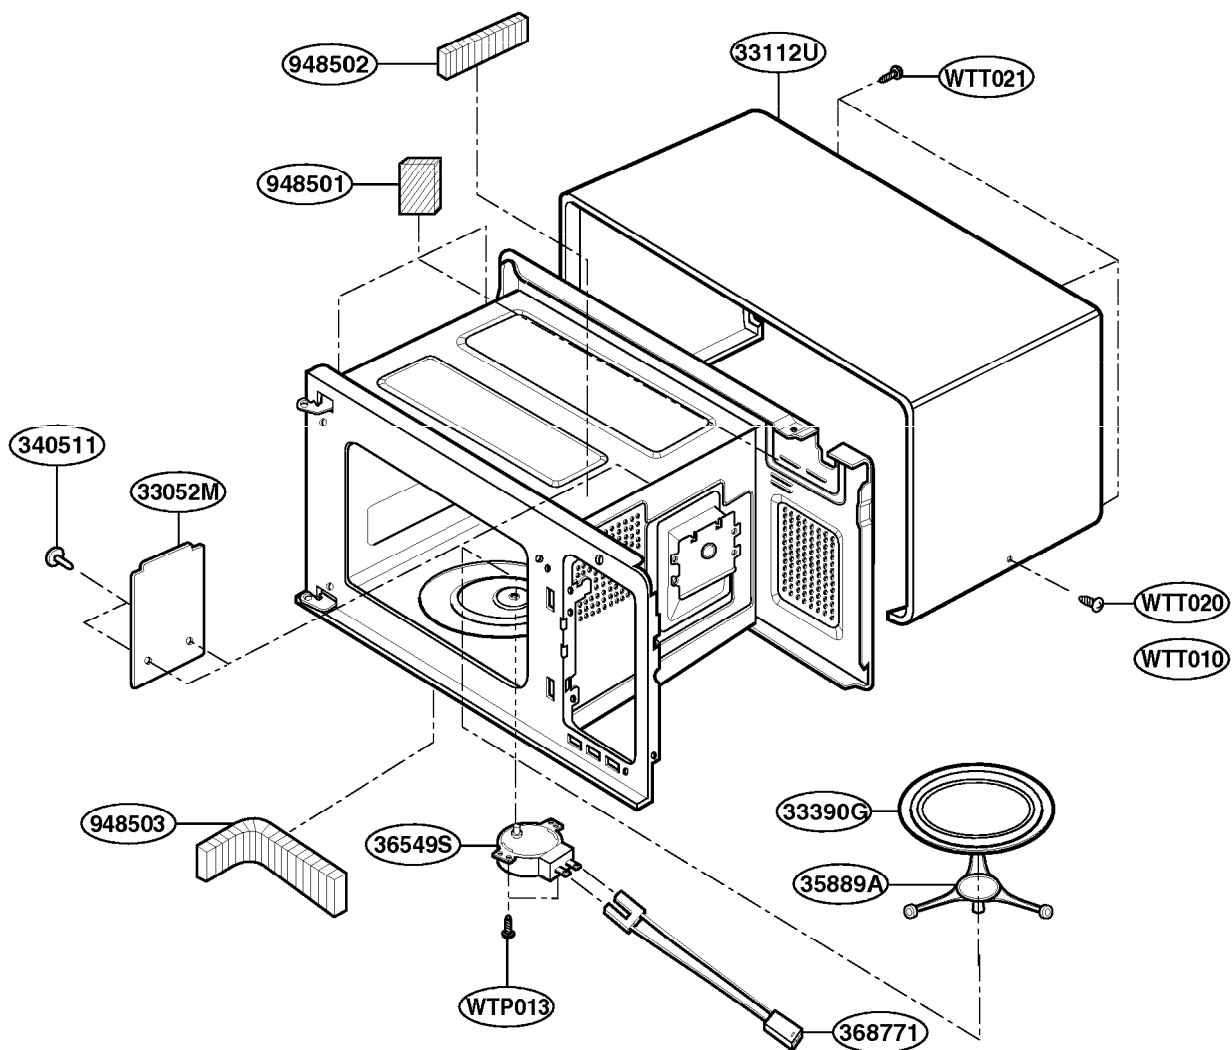

EXPLODED VIEW

INTRODUCTION

FOR MODEL: MA-1305W
MA-1505W

P/NO.:3828W5S0422

DOOR PARTS

CONTROLLER PARTS

OVEN CAVITY PARTS

FOR MODEL: MA-1305W

OVEN CAVITY PARTS

FOR MODEL: MA-1505W

SUCTION GUIDE PARTS

FOR MODEL: MA-1305W

SUCTION GUIDE PARTS

FOR MODEL: MA-1505W

INTERIOR PARTS

BASE PLATE PARTS