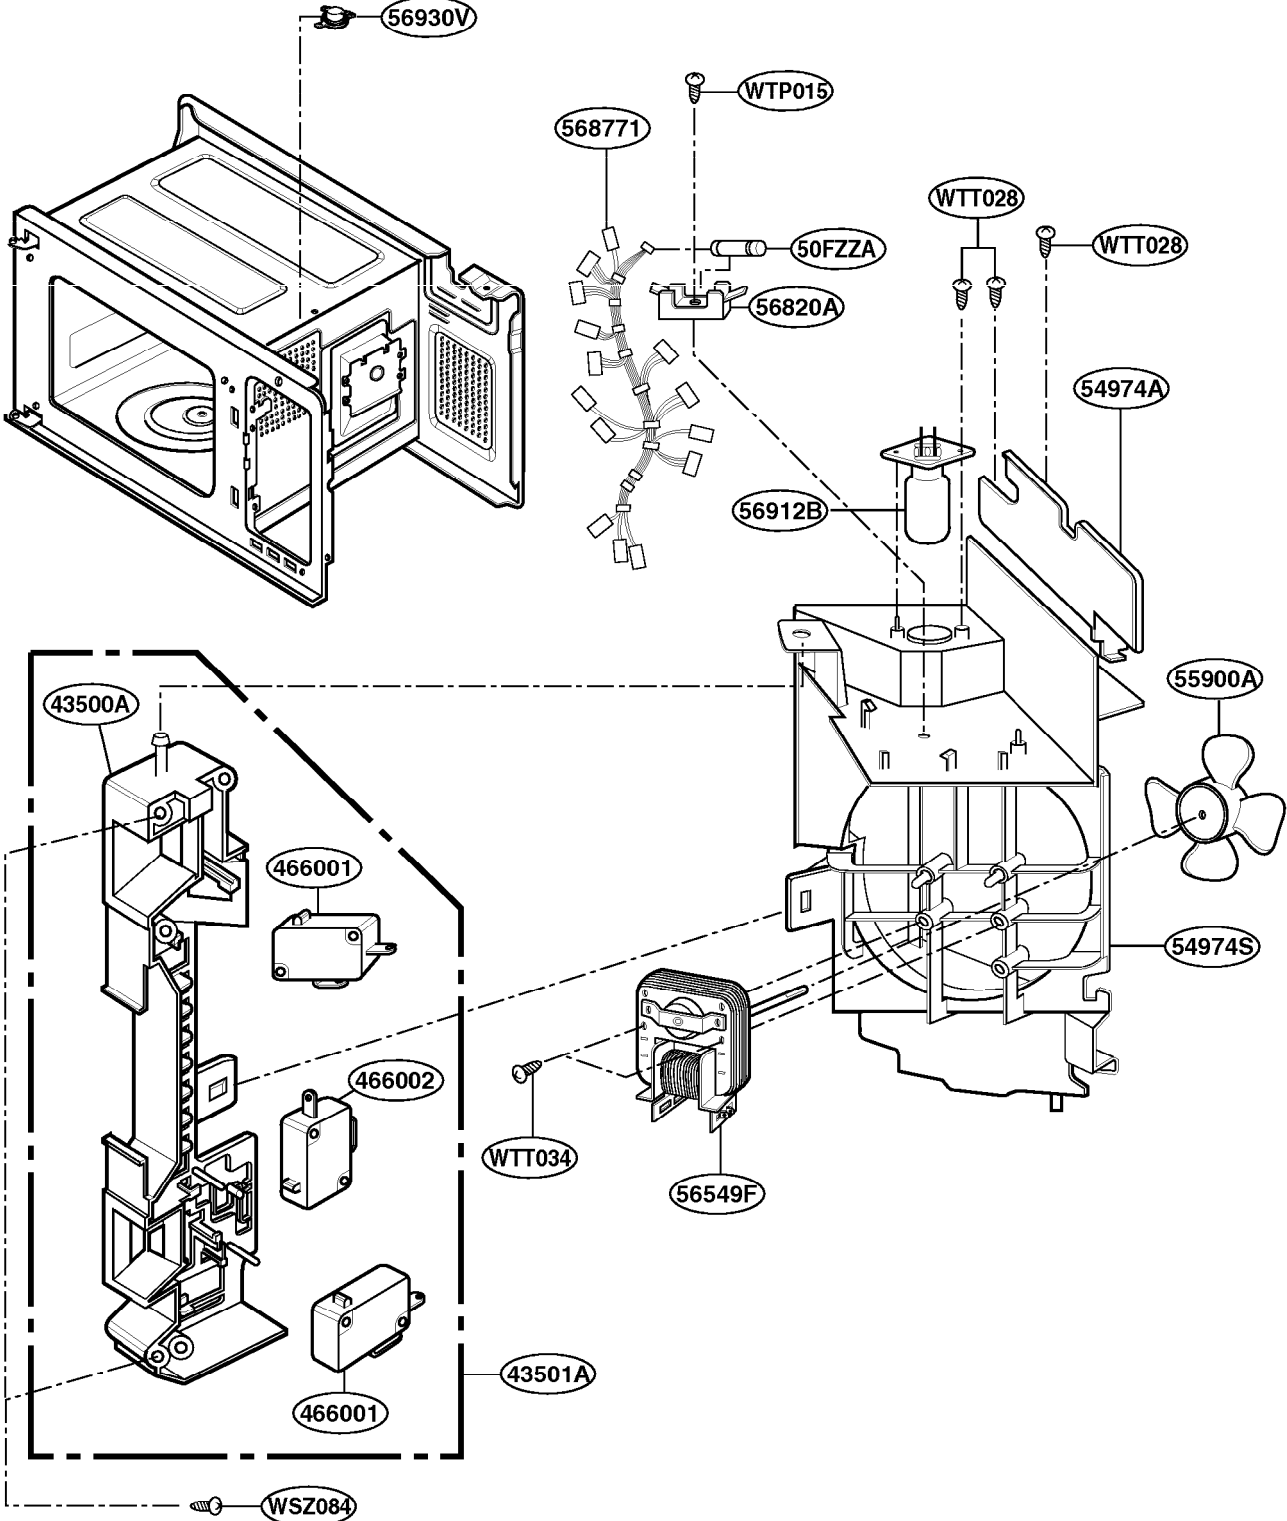

SUCTION GUIDE PARTS

FOR MODEL: MA-1505W