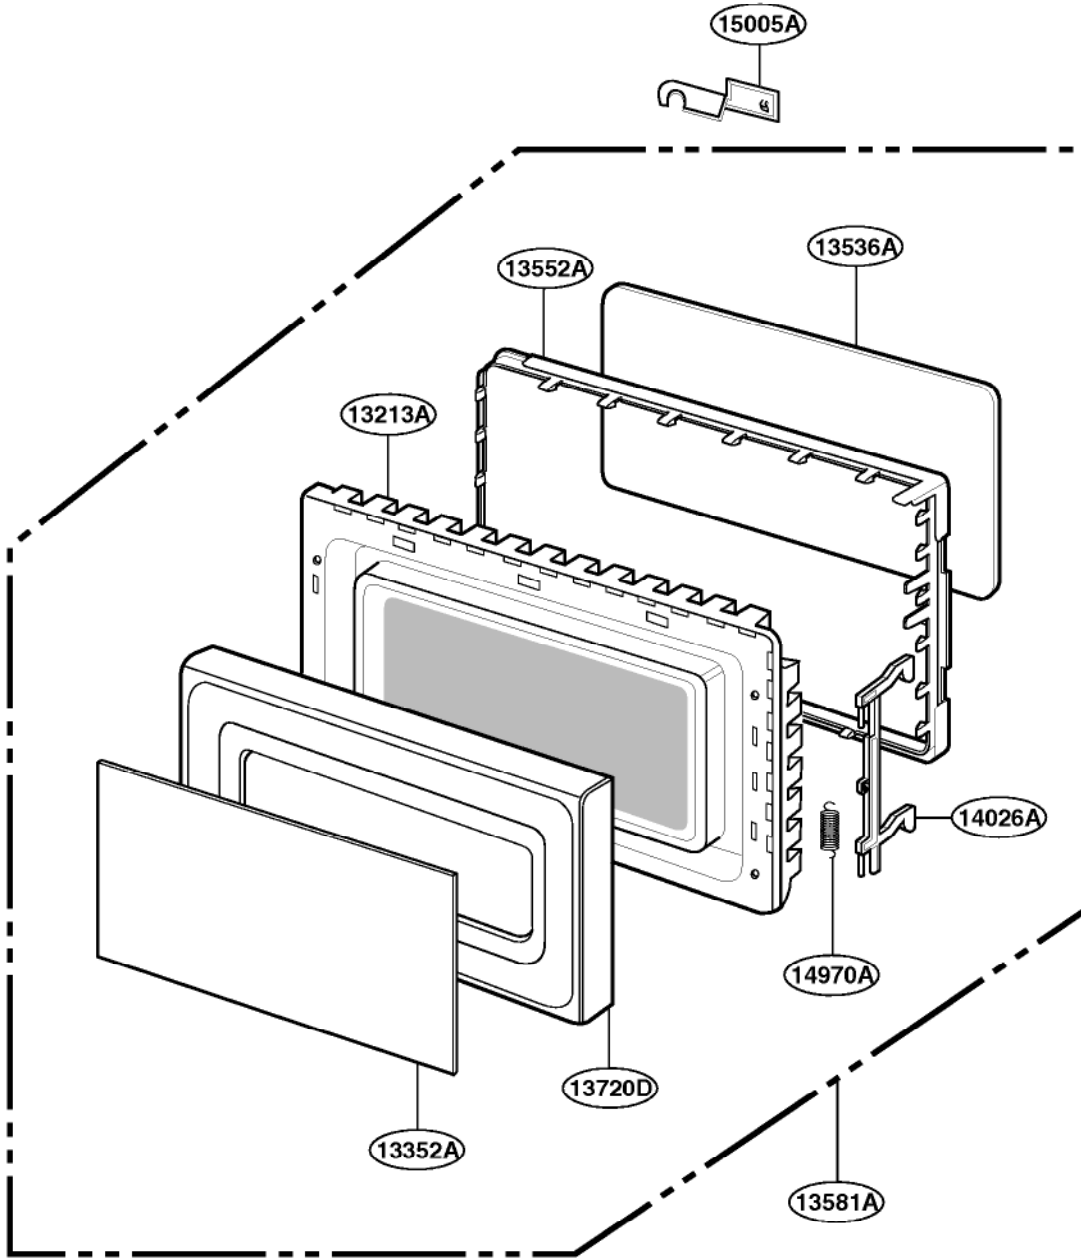

EXPLODED VIEW

INTRODUCTION

FOR MODEL: MA-1305W
MA-1505W

P/NO.:3828W5S0422

DOOR PARTS

CONTROLLER PARTS

OVEN CAVITY PARTS

FOR MODEL: MA-1305W

OVEN CAVITY PARTS

FOR MODEL: MA-1505W

SUCTION GUIDE PARTS

FOR MODEL: MA-1305W

SUCTION GUIDE PARTS

FOR MODEL: MA-1505W

INTERIOR PARTS

BASE PLATE PARTS