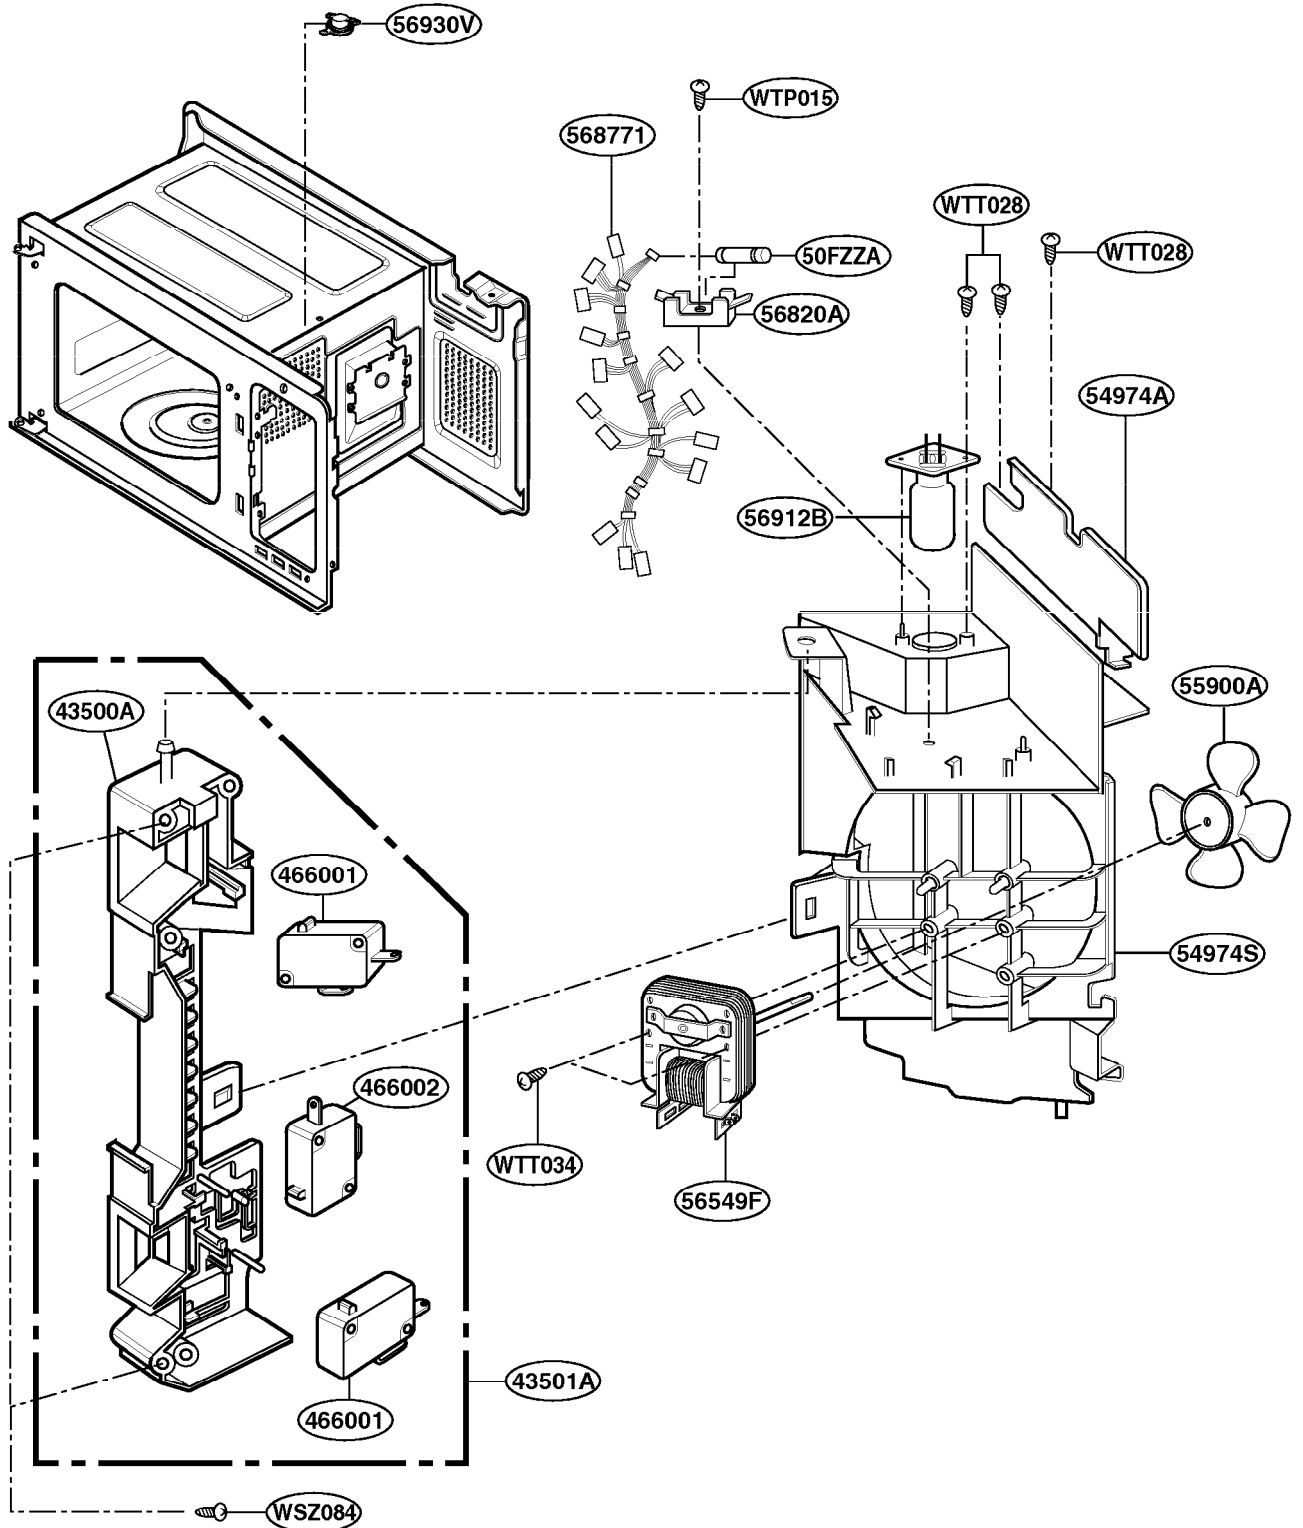

EXPLODED VIEW

INTRODUCTION

FOR MODEL: MA-1305W
MA-1505W

P/NO.:3828W5S0422

DOOR PARTS

CONTROLLER PARTS

OVEN CAVITY PARTS

FOR MODEL: MA-1305W

OVEN CAVITY PARTS

FOR MODEL: MA-1505W

SUCTION GUIDE PARTS

FOR MODEL: MA-1305W

SUCTION GUIDE PARTS

FOR MODEL: MA-1505W

INTERIOR PARTS

BASE PLATE PARTS