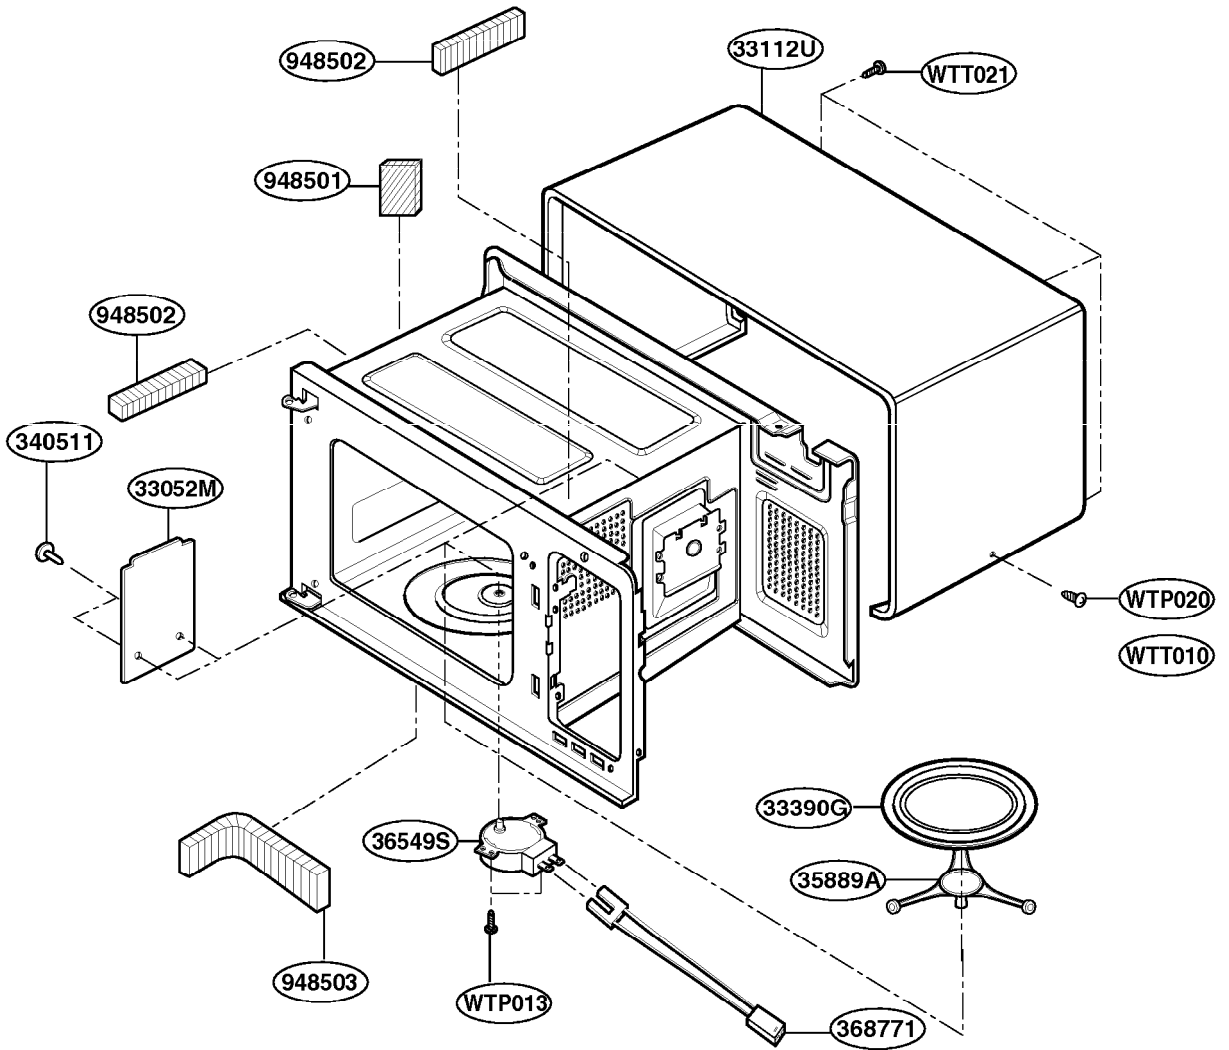

EXPLODED VIEW

INTRODUCTION

FOR MODEL: MA-1305W
MA-1505W

P/NO.:3828W5S0422

DOOR PARTS

CONTROLLER PARTS

OVEN CAVITY PARTS

FOR MODEL: MA-1305W

OVEN CAVITY PARTS

FOR MODEL: MA-1505W

SUCTION GUIDE PARTS

FOR MODEL: MA-1305W

SUCTION GUIDE PARTS

FOR MODEL: MA-1505W

INTERIOR PARTS

BASE PLATE PARTS