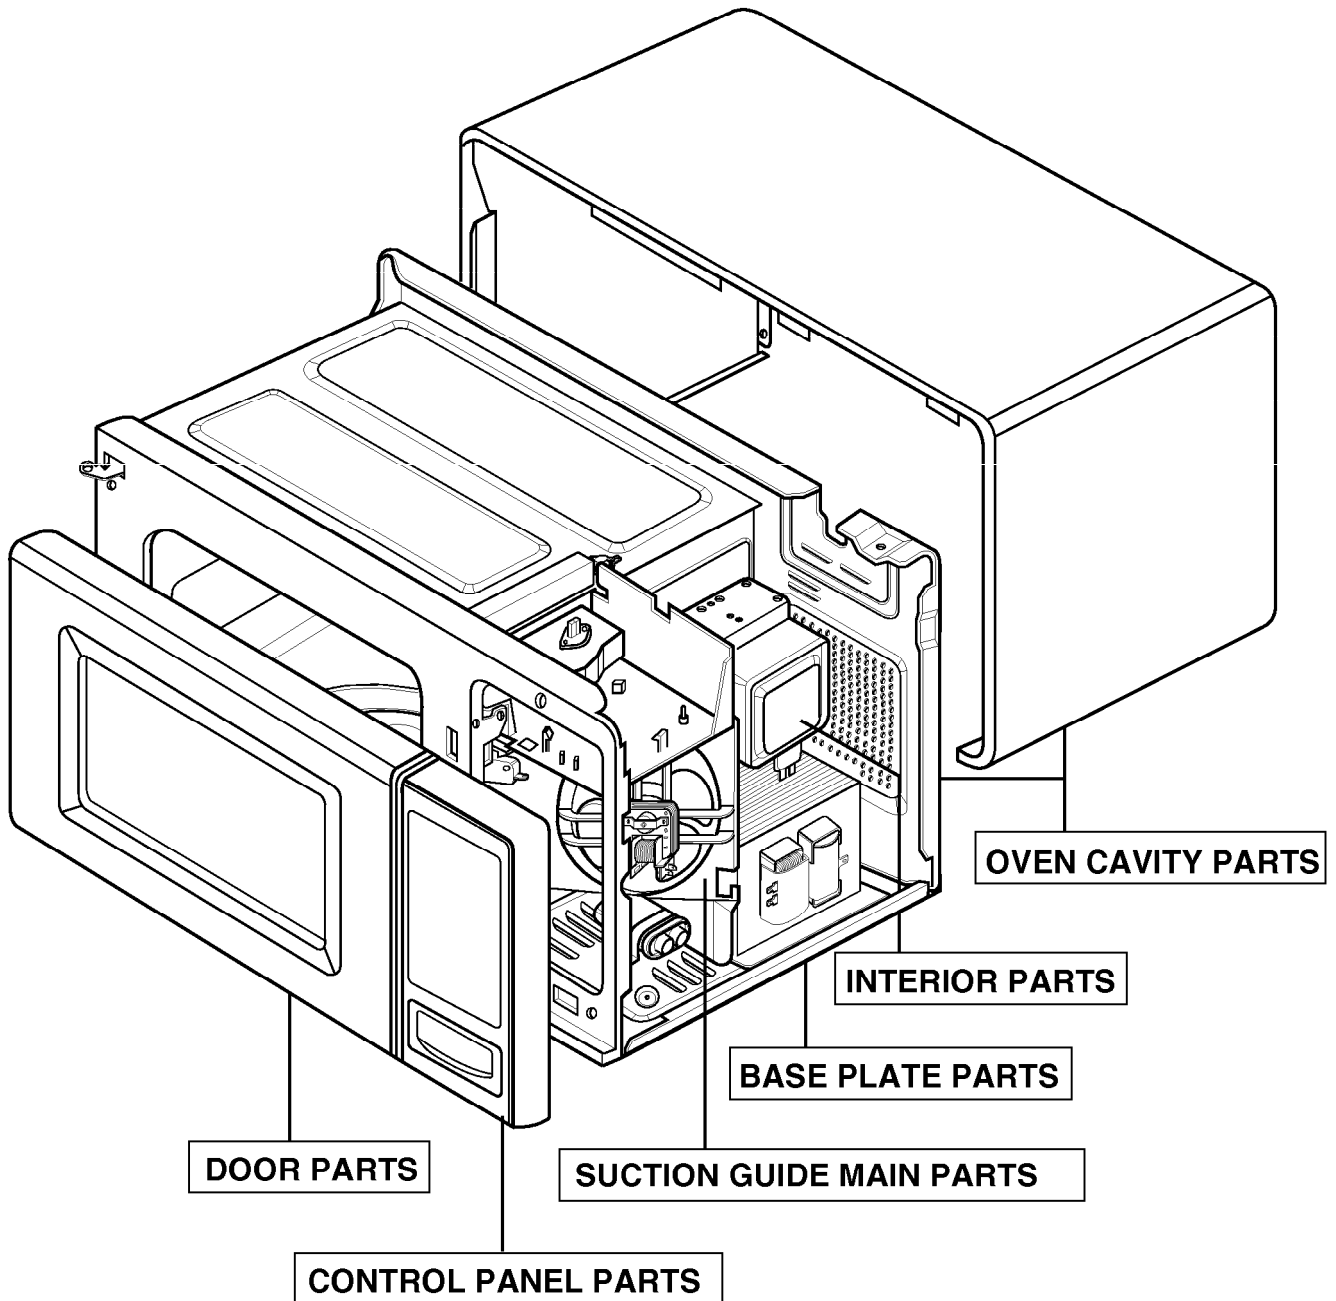

EXPLODED VIEW

INTRODUCTION

FOR MODEL: MA-1305W
MA-1505W

P/NO.:3828W5S0422

DOOR PARTS

CONTROLLER PARTS

OVEN CAVITY PARTS

FOR MODEL: MA-1305W

OVEN CAVITY PARTS

FOR MODEL: MA-1505W

SUCTION GUIDE PARTS

FOR MODEL: MA-1305W

SUCTION GUIDE PARTS

FOR MODEL: MA-1505W

INTERIOR PARTS

BASE PLATE PARTS