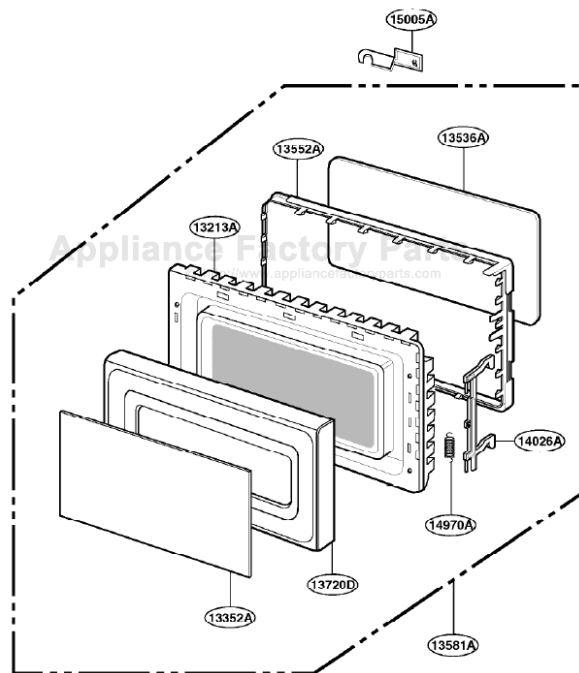

[Find Your GOLDSTAR Microwave Parts - Select From 234 Models](#)

----- Manual continues below -----

EXPLODED VIEW

INTRODUCTION

FOR MODEL: MA-1305W
MA-1505W

P/NO.:3828W5S0422

DOOR PARTS

CONTROLLER PARTS

OVEN CAVITY PARTS

FOR MODEL: MA-1305W

OVEN CAVITY PARTS

FOR MODEL: MA-1505W

SUCTION GUIDE PARTS

FOR MODEL: MA-1305W

SUCTION GUIDE PARTS

FOR MODEL: MA-1505W

INTERIOR PARTS

BASE PLATE PARTS