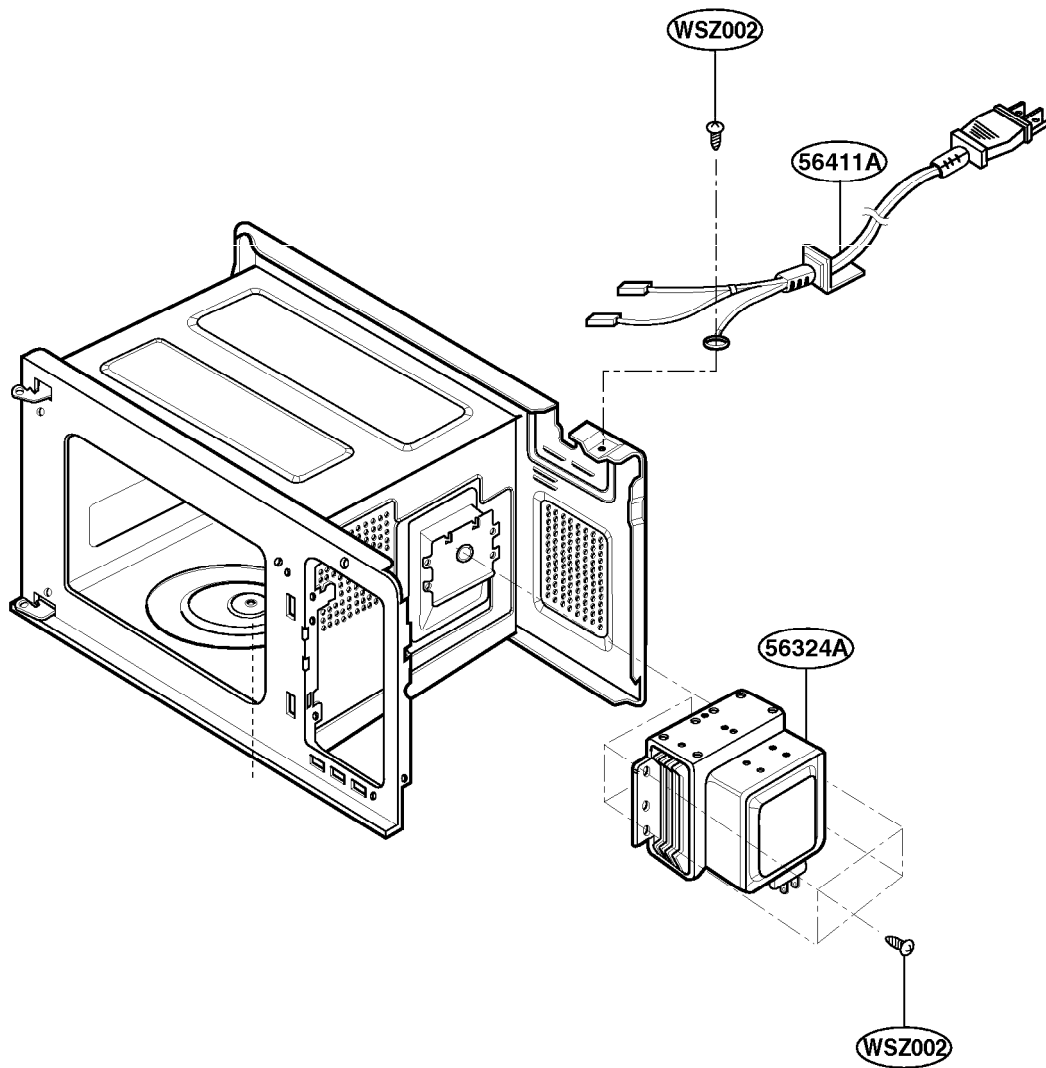

OVEN CAVITY PARTS

FOR MODEL: MA-1305W

OVEN CAVITY PARTS

FOR MODEL: MA-1505W

SUCTION GUIDE PARTS

FOR MODEL: MA-1305W

SUCTION GUIDE PARTS

FOR MODEL: MA-1505W

INTERIOR PARTS

BASE PLATE PARTS