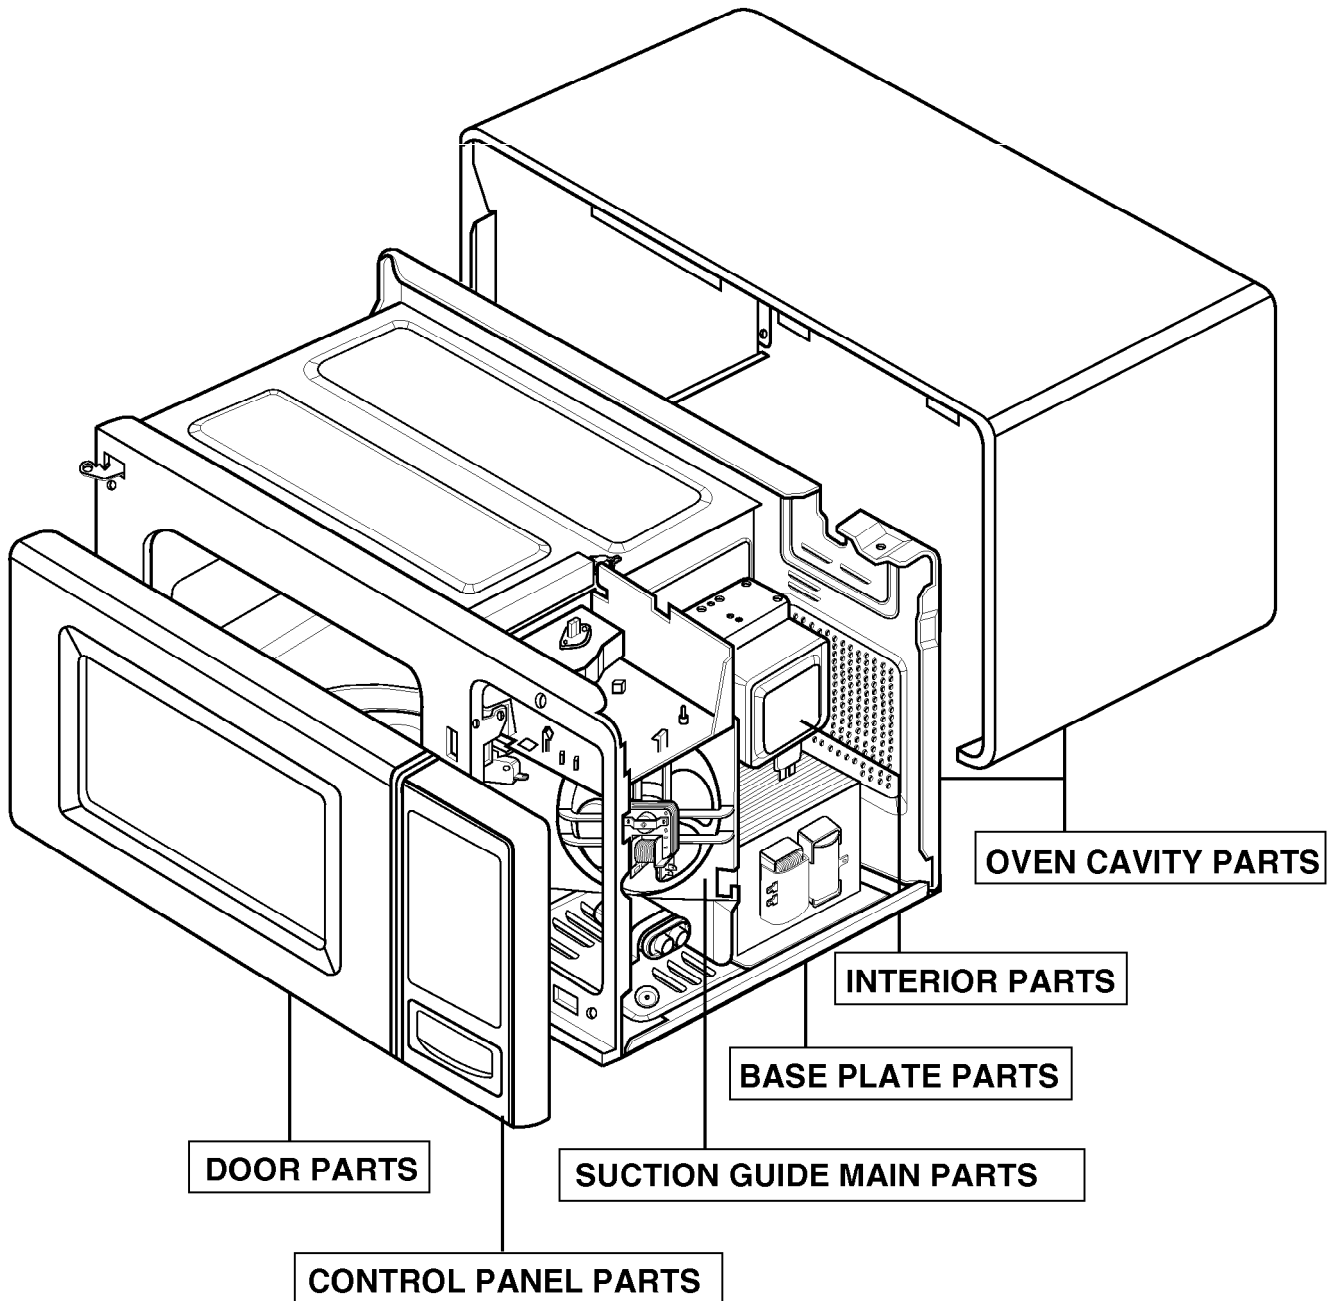

[Find Your GOLDSTAR Microwave Parts - Select From 234 Models](#)

----- Manual continues below -----

EXPLODED VIEW

INTRODUCTION

FOR MODEL: MA-1305W
MA-1505W

P/NO.:3828W5S0422

DOOR PARTS

CONTROLLER PARTS

OVEN CAVITY PARTS

FOR MODEL: MA-1305W

OVEN CAVITY PARTS

FOR MODEL: MA-1505W

SUCTION GUIDE PARTS

FOR MODEL: MA-1305W

SUCTION GUIDE PARTS

FOR MODEL: MA-1505W

INTERIOR PARTS

BASE PLATE PARTS