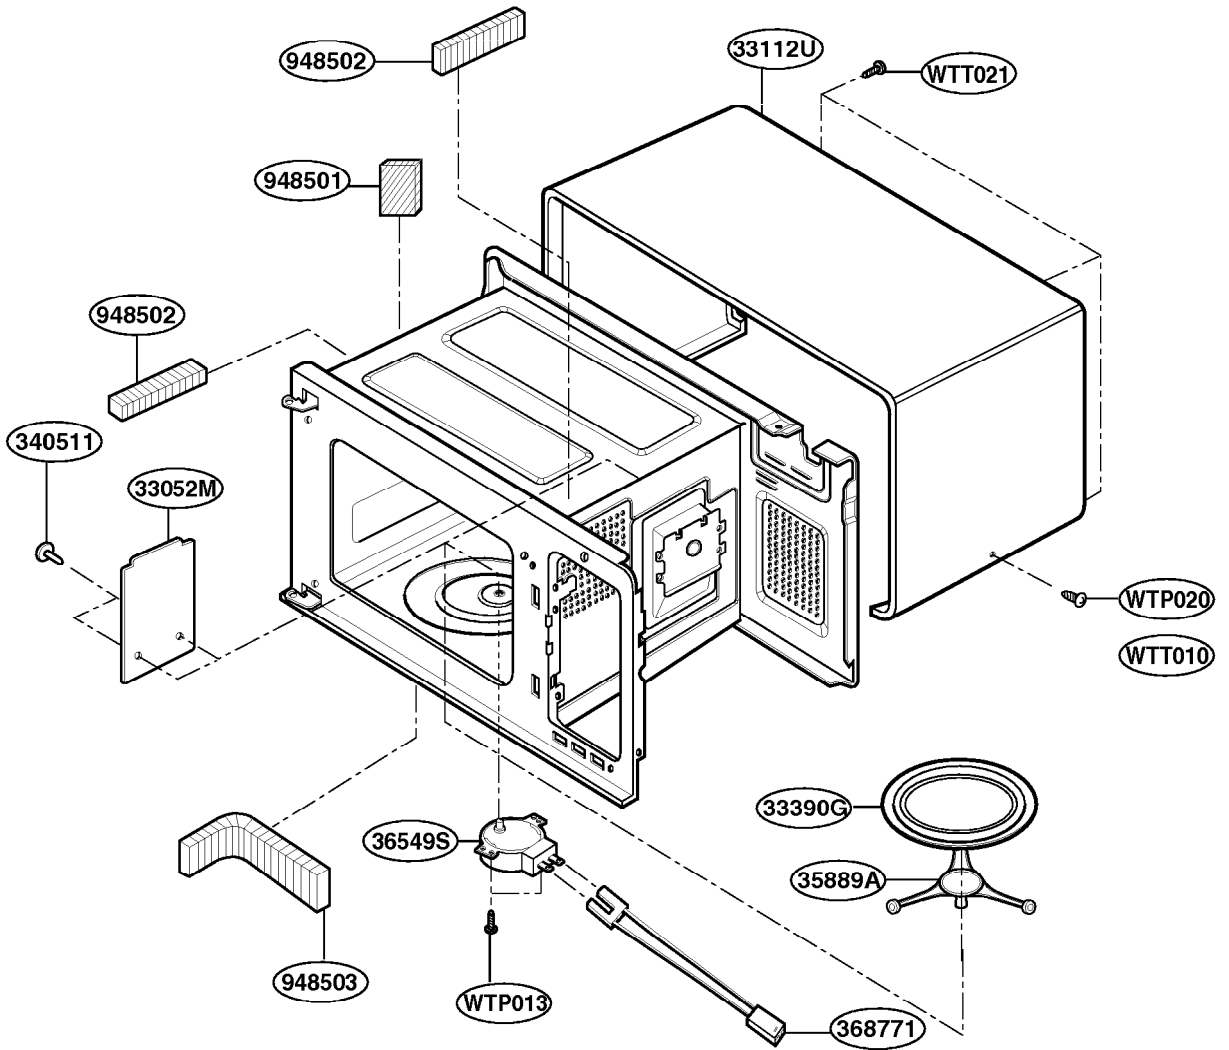

[Find Your GOLDSTAR Microwave Parts - Select From 234 Models](#)

----- Manual continues below -----

EXPLODED VIEW

INTRODUCTION

FOR MODEL: MA-1305W
MA-1505W

P/NO.:3828W5S0422

DOOR PARTS

CONTROLLER PARTS

OVEN CAVITY PARTS

FOR MODEL: MA-1305W

OVEN CAVITY PARTS

FOR MODEL: MA-1505W

SUCTION GUIDE PARTS

FOR MODEL: MA-1305W

SUCTION GUIDE PARTS

FOR MODEL: MA-1505W

INTERIOR PARTS

BASE PLATE PARTS