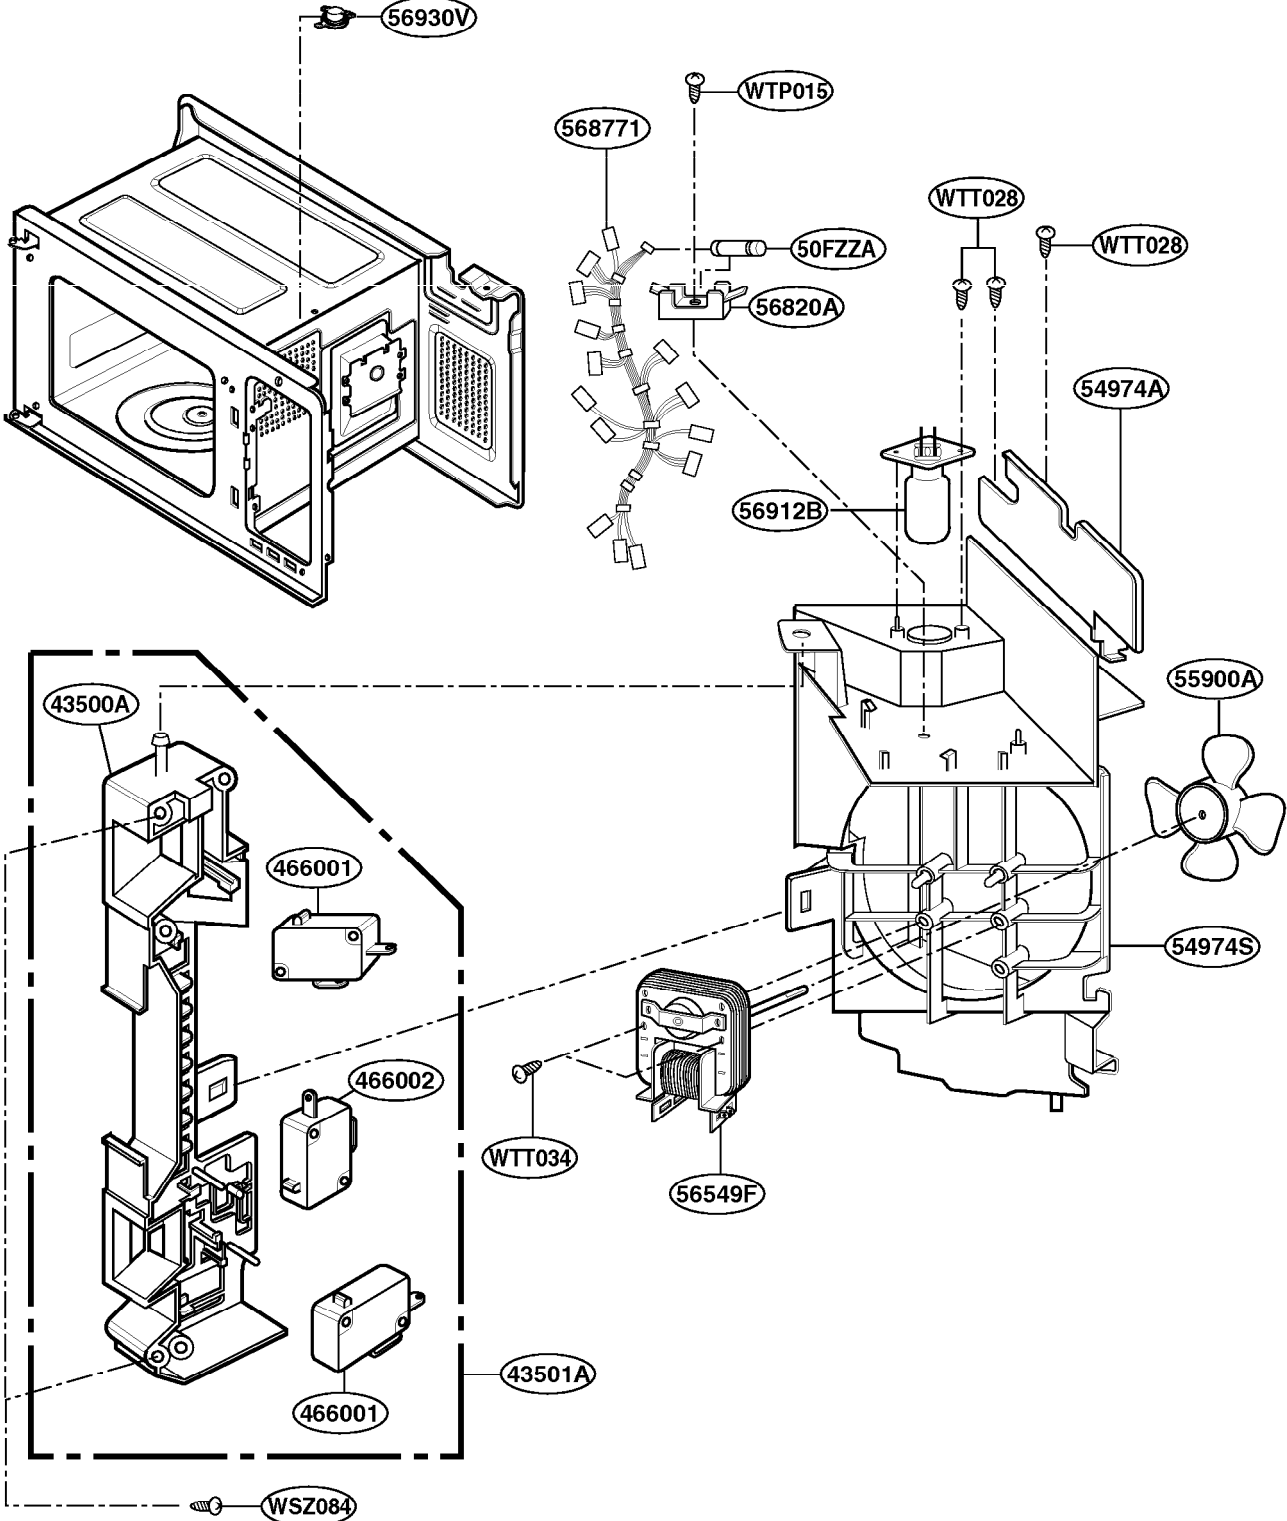

[Find Your GOLDSTAR Microwave Parts - Select From 234 Models](#)

----- Manual continues below -----

EXPLODED VIEW

INTRODUCTION

FOR MODEL: MA-1305W
MA-1505W

P/NO.:3828W5S0422

DOOR PARTS

CONTROLLER PARTS

OVEN CAVITY PARTS

FOR MODEL: MA-1305W

OVEN CAVITY PARTS

FOR MODEL: MA-1505W

SUCTION GUIDE PARTS

FOR MODEL: MA-1305W

SUCTION GUIDE PARTS

FOR MODEL: MA-1505W

INTERIOR PARTS

BASE PLATE PARTS