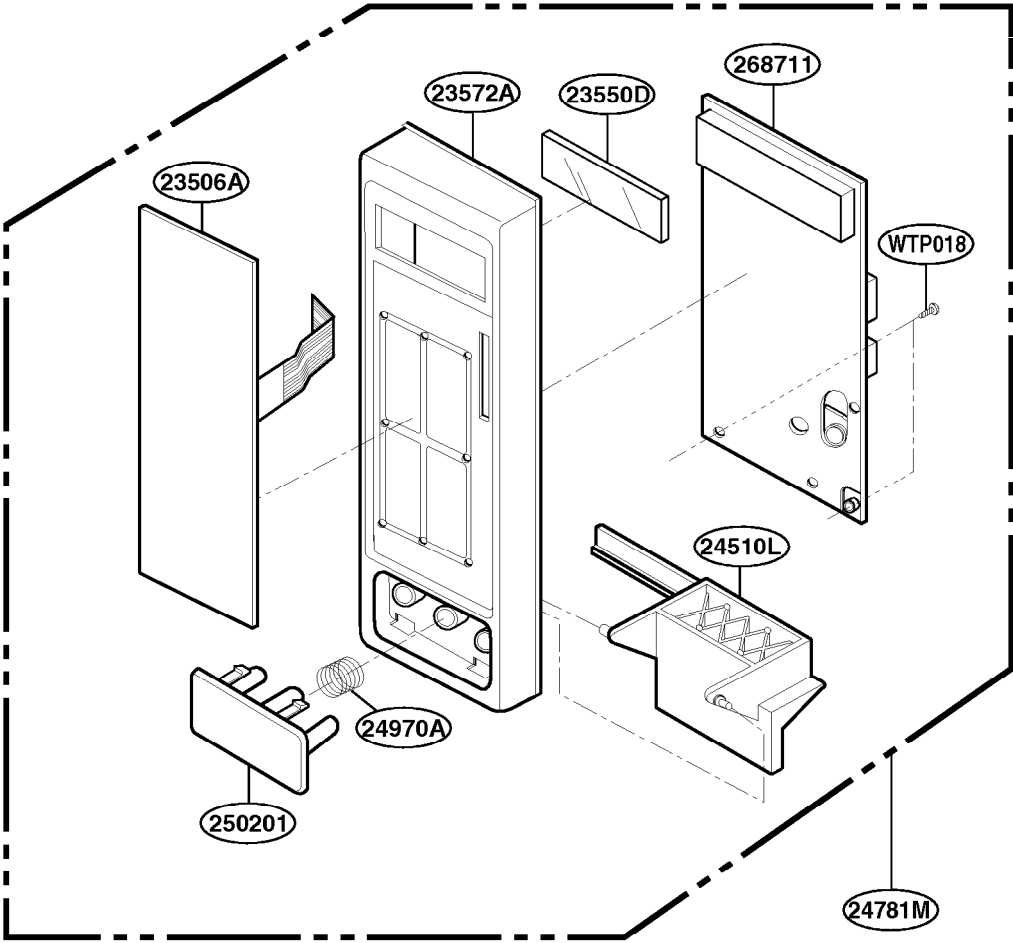

[Find Your GOLDSTAR Microwave Parts - Select From 234 Models](#)

----- Manual continues below -----

EXPLODED VIEW

INTRODUCTION

FOR MODEL: MA-1305W
MA-1505W

P/NO.:3828W5S0422

DOOR PARTS

CONTROLLER PARTS

OVEN CAVITY PARTS

FOR MODEL: MA-1305W

OVEN CAVITY PARTS

FOR MODEL: MA-1505W

SUCTION GUIDE PARTS

FOR MODEL: MA-1305W

SUCTION GUIDE PARTS

FOR MODEL: MA-1505W

INTERIOR PARTS

BASE PLATE PARTS