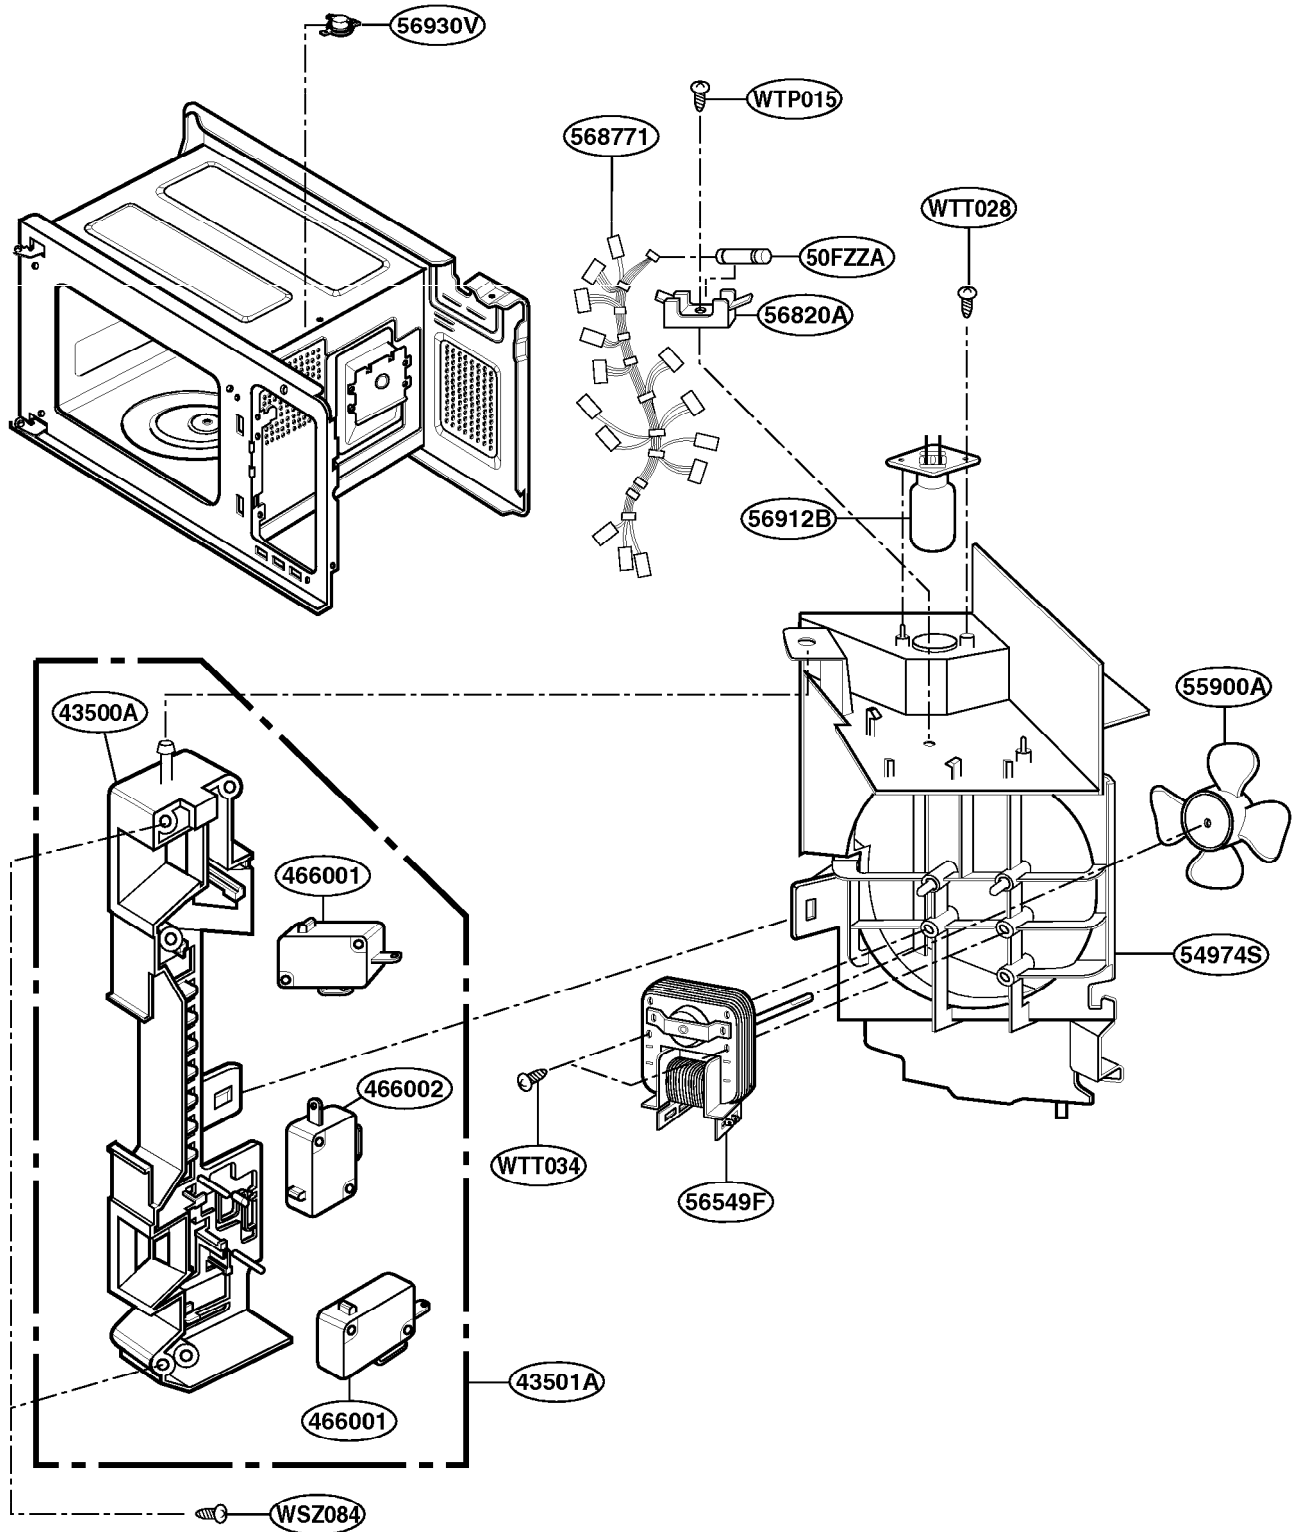

[Find Your GOLDSTAR Microwave Parts - Select From 234 Models](#)

----- Manual continues below -----

EXPLODED VIEW

INTRODUCTION

FOR MODEL: MA-1305W
MA-1505W

P/NO.:3828W5S0422

DOOR PARTS

CONTROLLER PARTS

OVEN CAVITY PARTS

FOR MODEL: MA-1305W

OVEN CAVITY PARTS

FOR MODEL: MA-1505W

SUCTION GUIDE PARTS

FOR MODEL: MA-1305W

SUCTION GUIDE PARTS

FOR MODEL: MA-1505W

INTERIOR PARTS

BASE PLATE PARTS