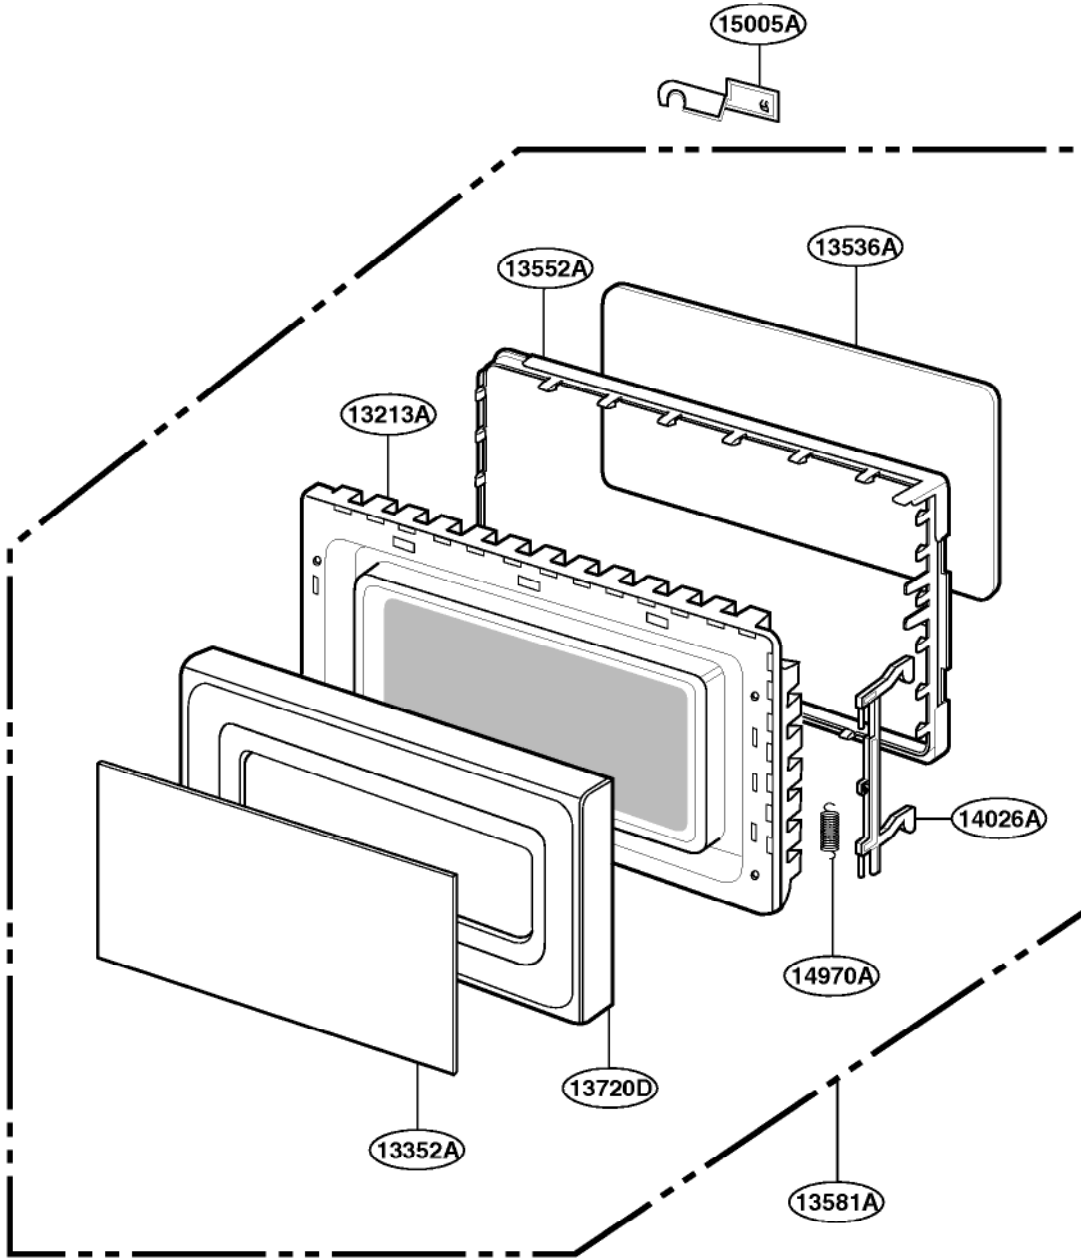

[Find Your GOLDSTAR Microwave Parts - Select From 234 Models](#)

----- Manual continues below -----

EXPLODED VIEW

INTRODUCTION

FOR MODEL: MA-1305W
MA-1505W

P/NO.:3828W5S0422

DOOR PARTS

CONTROLLER PARTS

OVEN CAVITY PARTS

FOR MODEL: MA-1305W

OVEN CAVITY PARTS

FOR MODEL: MA-1505W

SUCTION GUIDE PARTS

FOR MODEL: MA-1305W

SUCTION GUIDE PARTS

FOR MODEL: MA-1505W

INTERIOR PARTS

BASE PLATE PARTS