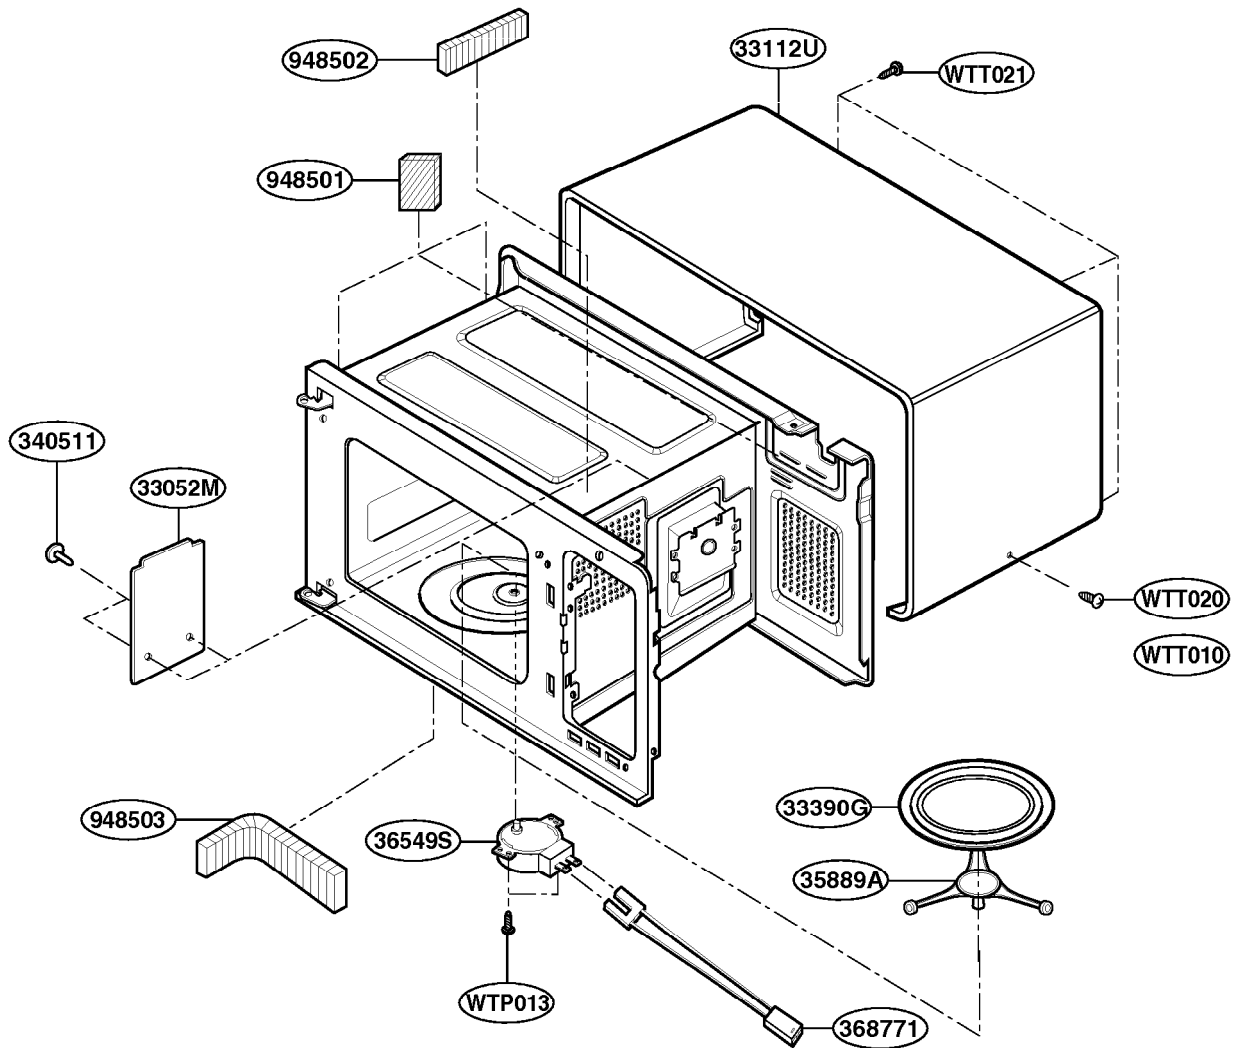

[Find Your GOLDSTAR Microwave Parts - Select From 234 Models](#)

----- Manual continues below -----

EXPLODED VIEW

INTRODUCTION

FOR MODEL: MA-1305W
MA-1505W

P/NO.:3828W5S0422

DOOR PARTS

CONTROLLER PARTS

OVEN CAVITY PARTS

FOR MODEL: MA-1305W

OVEN CAVITY PARTS

FOR MODEL: MA-1505W

SUCTION GUIDE PARTS

FOR MODEL: MA-1305W

SUCTION GUIDE PARTS

FOR MODEL: MA-1505W

INTERIOR PARTS

BASE PLATE PARTS