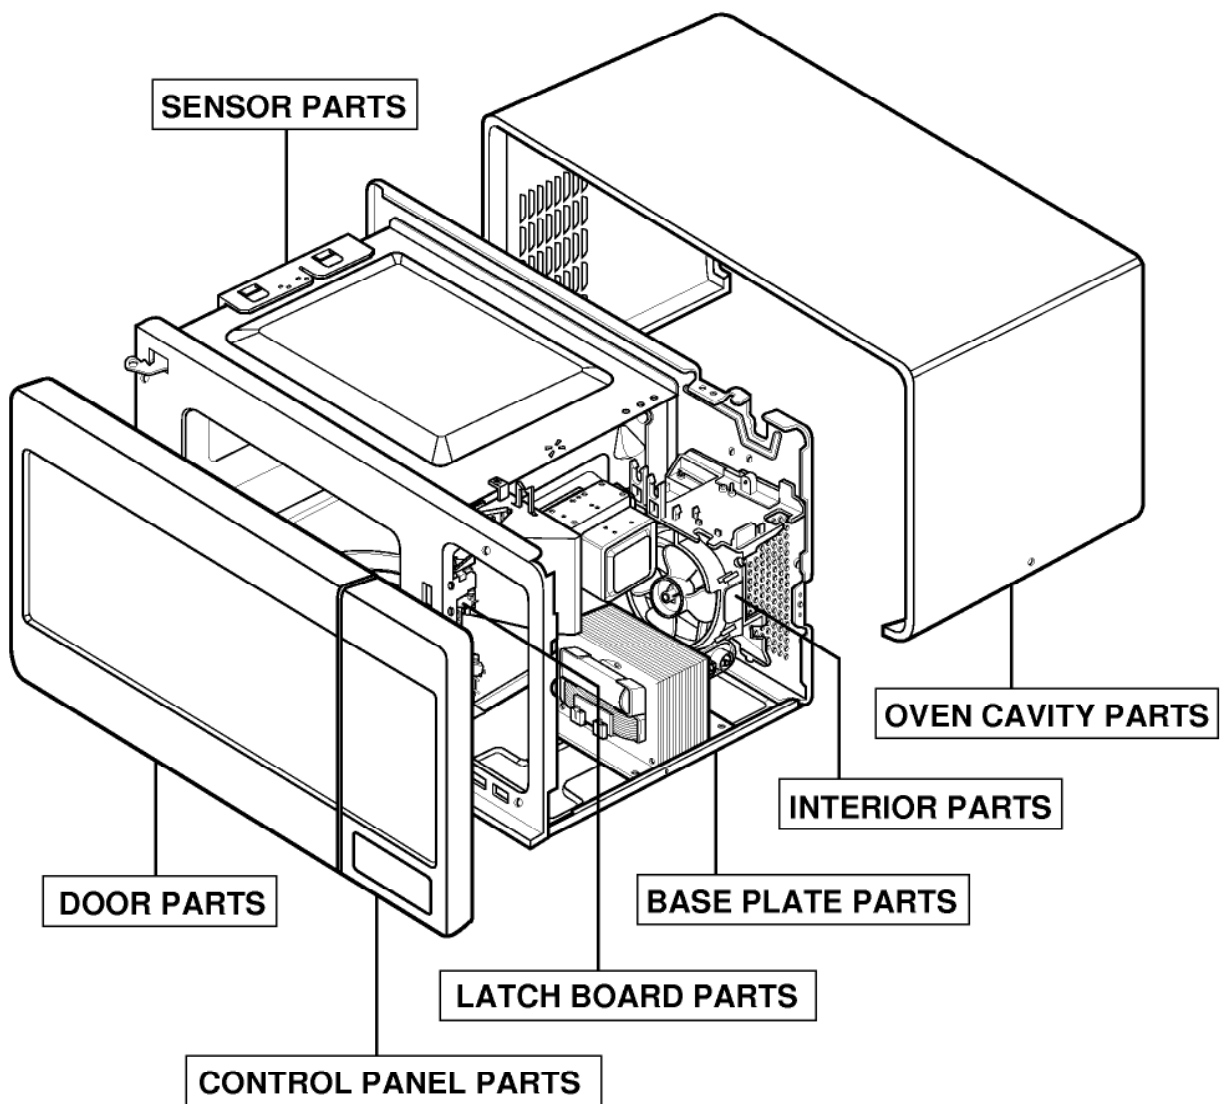

----- Manual continues below -----

EXPLODED VIEW

INTRODUCTION

For Model: MBBB
MBBW
MBBS

P/No.: 3828W5S3591

DOOR PARTS

CONTROL PANEL PARTS

OVEN CAVITY PARTS

LARCH BOARD PARTS

INTERIOR PARTS

BASE PLATE PARTS

SENSOR PARTS