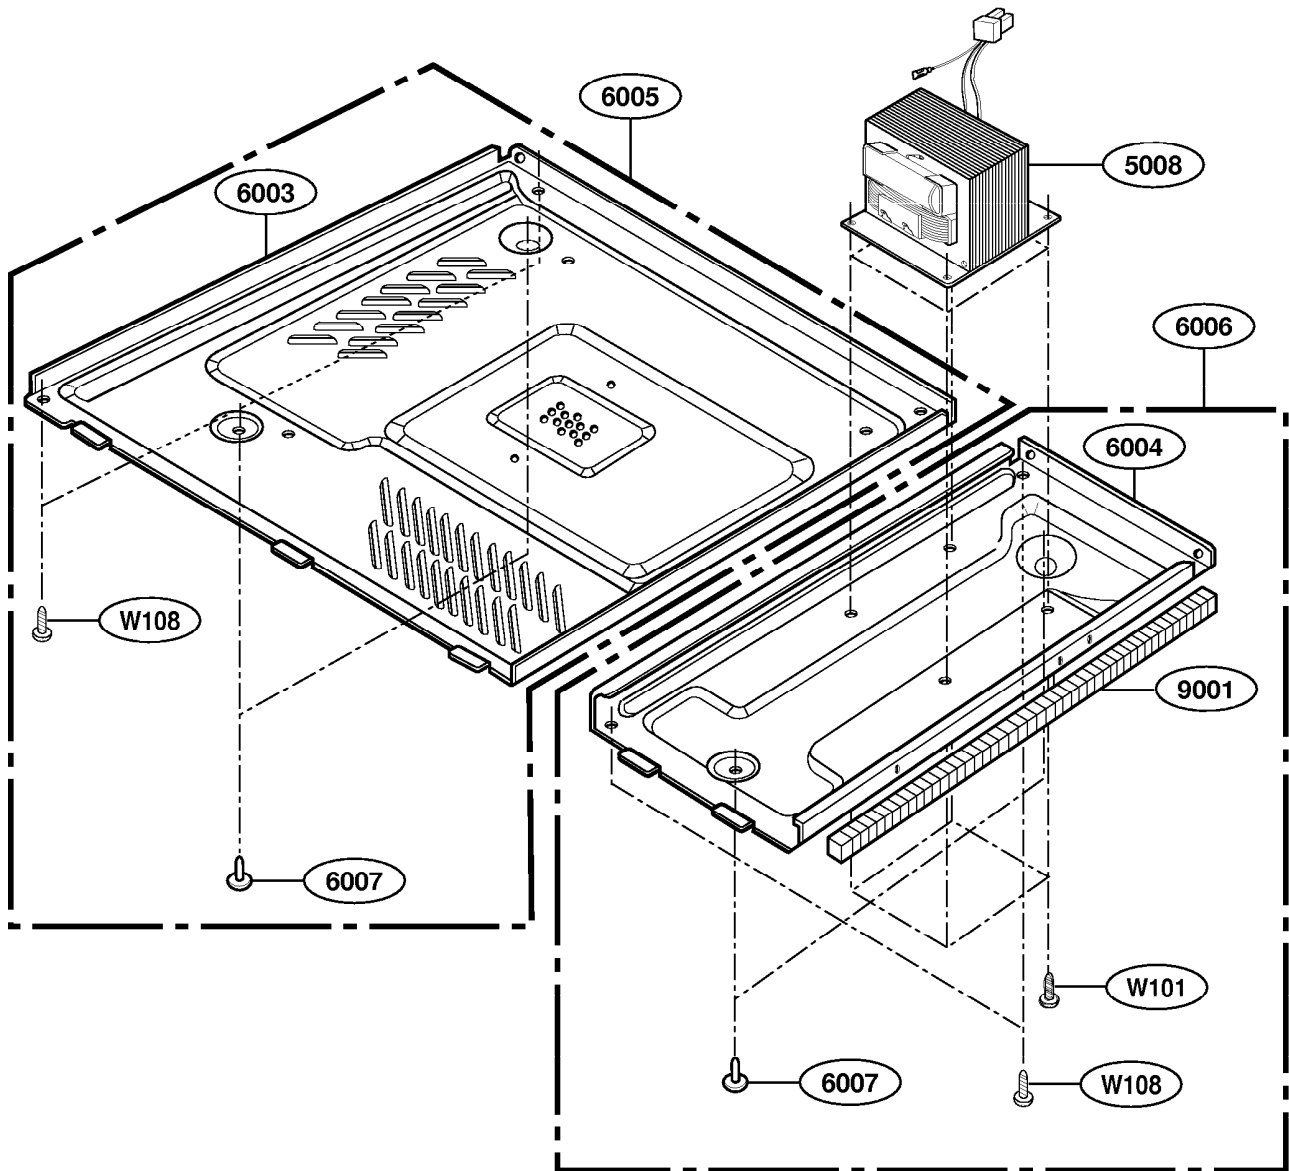

----- Manual continues below -----

EXPLODED VIEW

INTRODUCTION

For Model: MBBB
MBBW
MBBS

P/No.: 3828W5S3591

DOOR PARTS

CONTROL PANEL PARTS

OVEN CAVITY PARTS

LARCH BOARD PARTS

INTERIOR PARTS

BASE PLATE PARTS

SENSOR PARTS