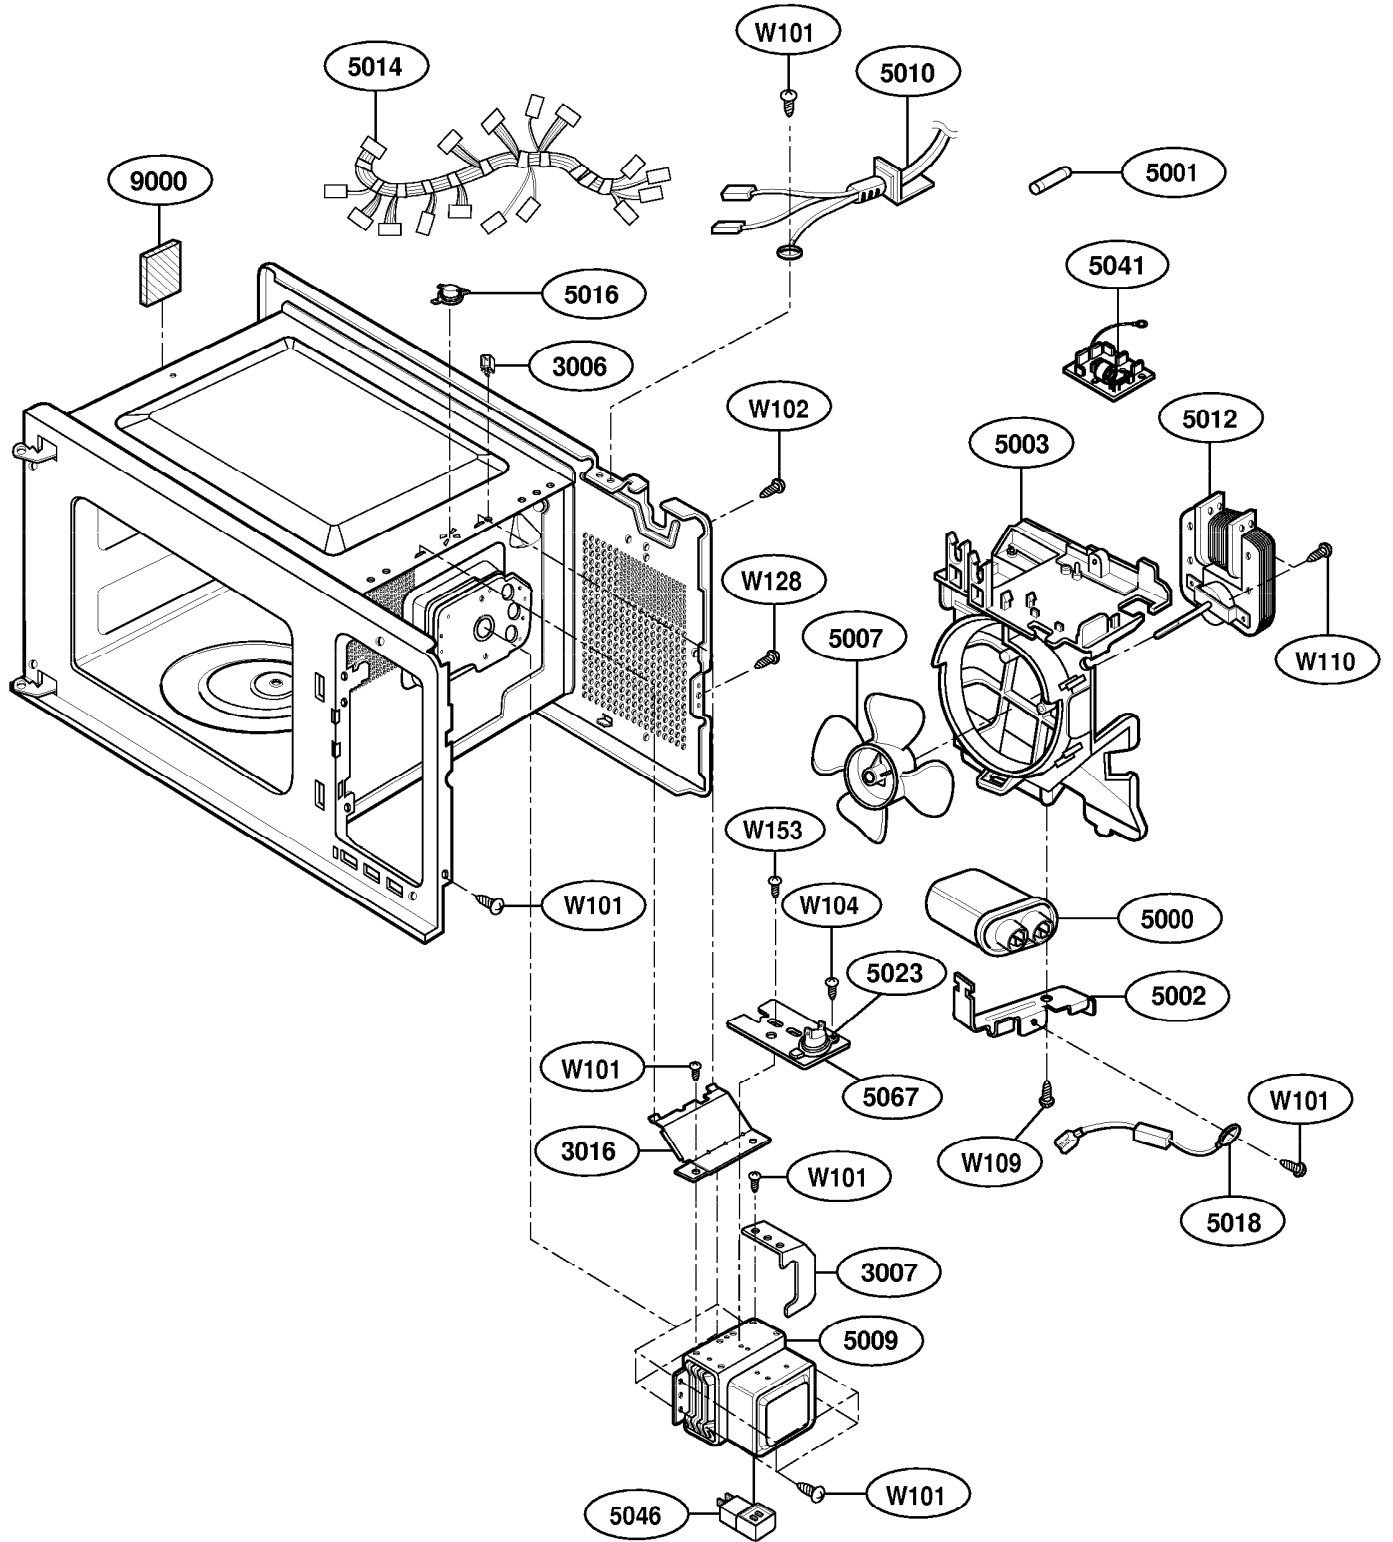

----- Manual continues below -----

EXPLODED VIEW

INTRODUCTION

For Model: MBBB
MBBW
MBBS

P/No.: 3828W5S3591

DOOR PARTS

CONTROL PANEL PARTS

OVEN CAVITY PARTS

LARCH BOARD PARTS

INTERIOR PARTS

BASE PLATE PARTS

SENSOR PARTS