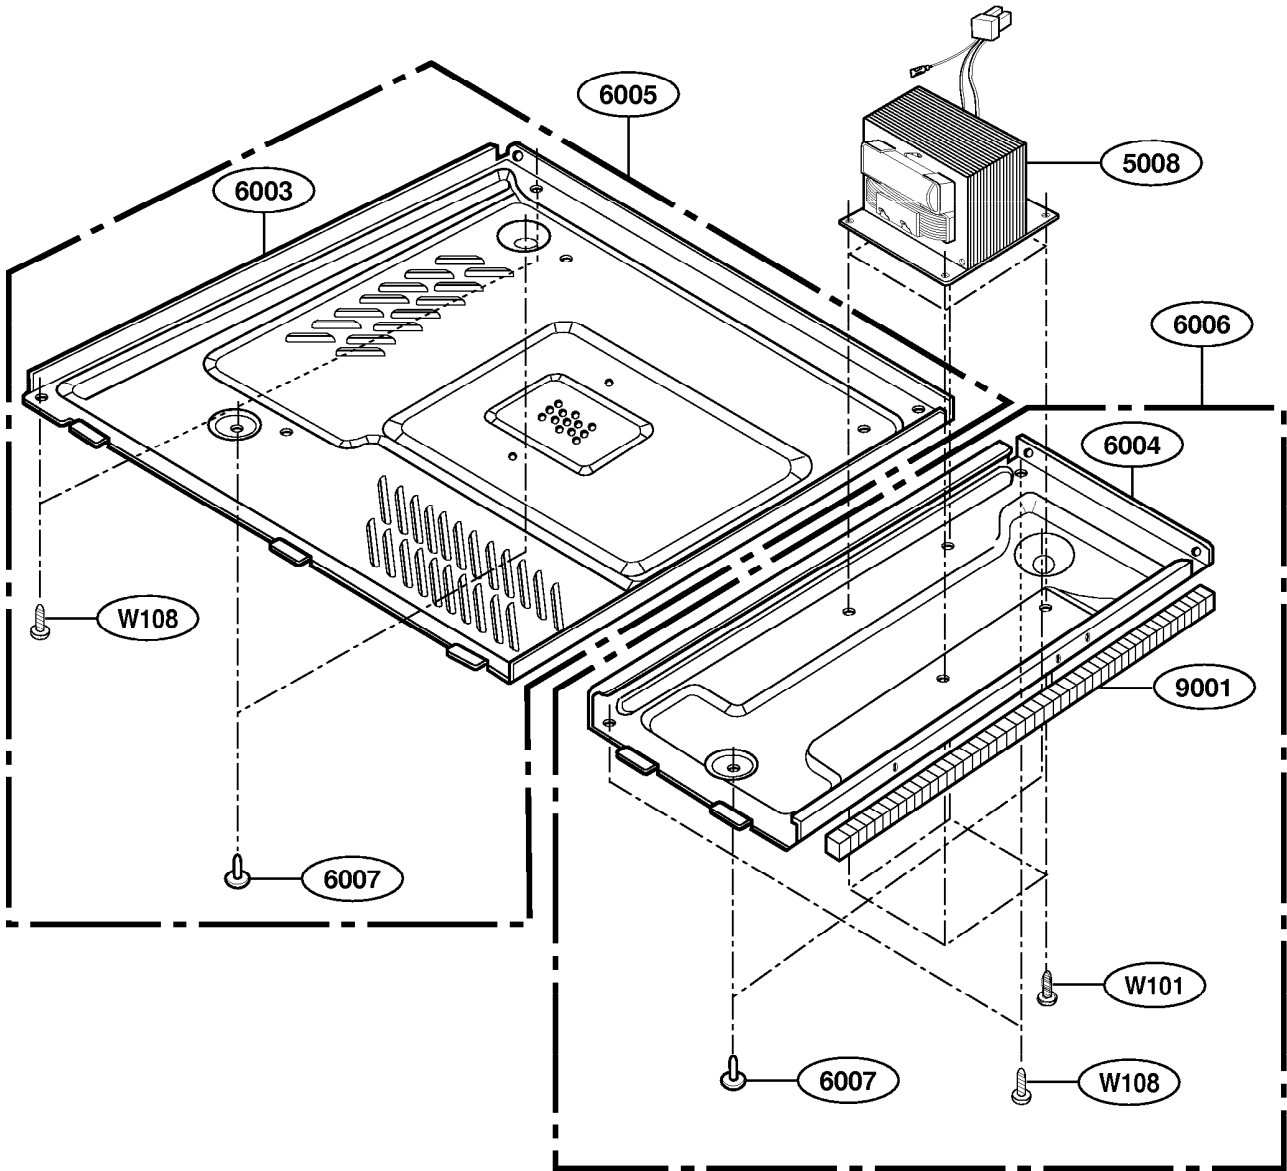

----- Manual continues below -----

EXPLODED VIEW

INTRODUCTION

For Model: MBBB
MBBW
MBBS

P/No.: 3828W5S3591

DOOR PARTS

CONTROL PANEL PARTS

OVEN CAVITY PARTS

LARCH BOARD PARTS

INTERIOR PARTS

BASE PLATE PARTS

SENSOR PARTS