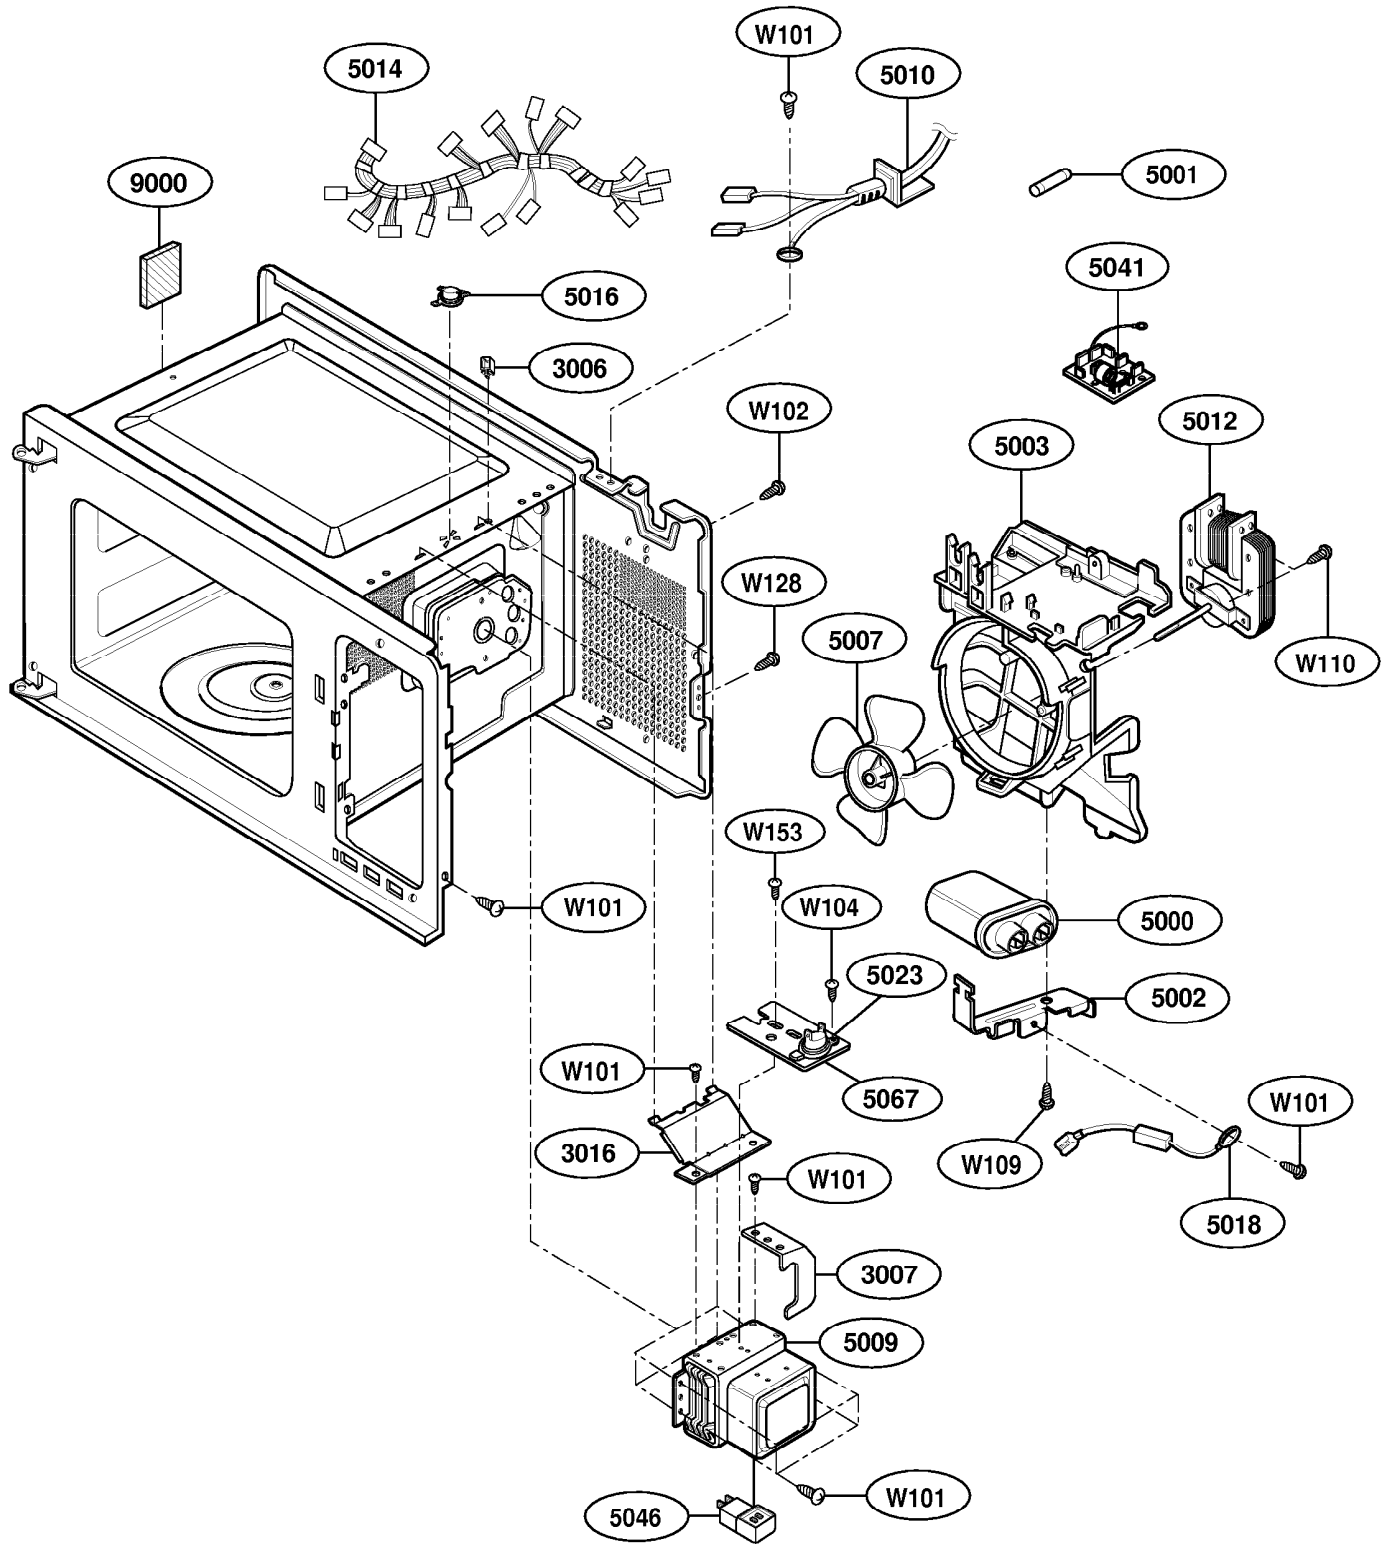

----- Manual continues below -----

EXPLODED VIEW

INTRODUCTION

For Model: MBBB
MBBW
MBBS

P/No.: 3828W5S3591

DOOR PARTS

CONTROL PANEL PARTS

OVEN CAVITY PARTS

LARCH BOARD PARTS

INTERIOR PARTS

BASE PLATE PARTS

SENSOR PARTS