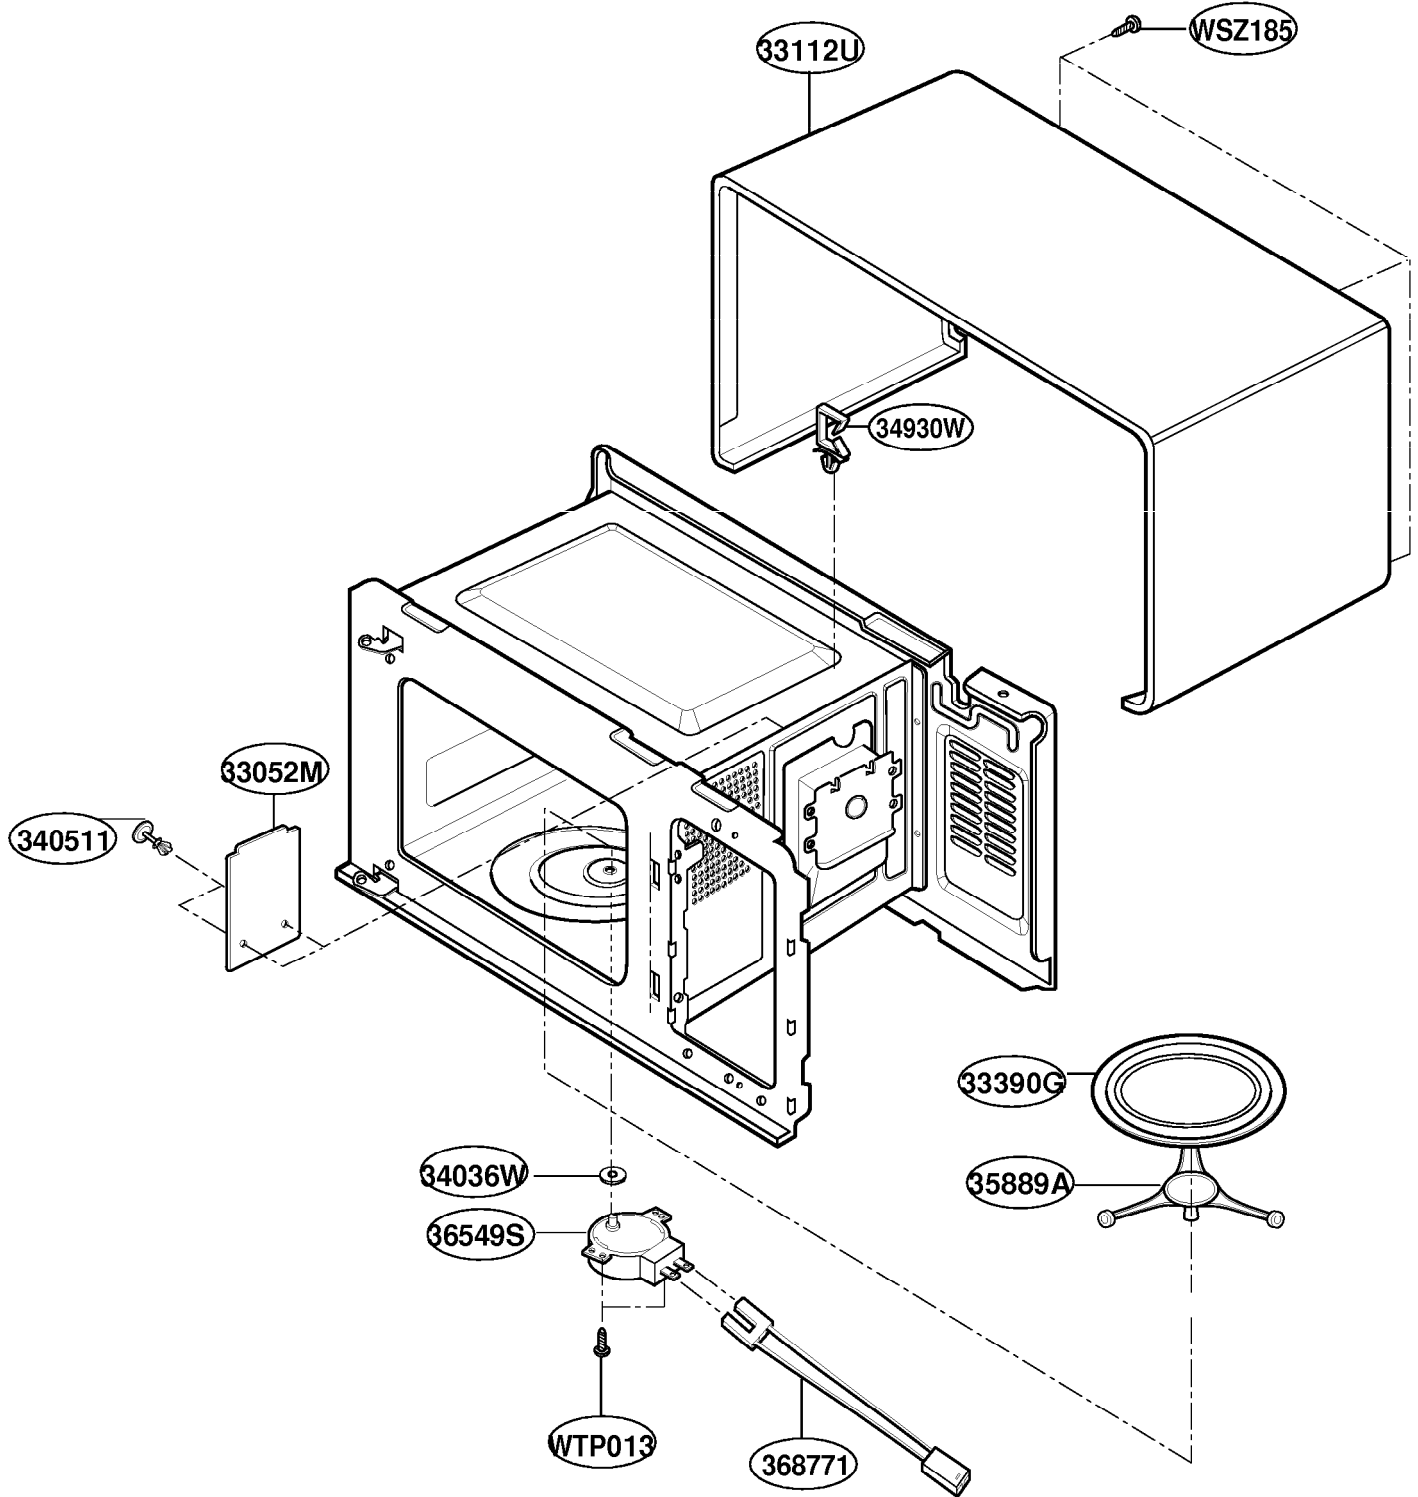

This Owner's Manual is provided and hosted by [Appliance Factory Parts](#).

MAGIC CHEF MC-1004B Owner's Manual

[Shop genuine replacement parts for MAGIC CHEF
MC-1004B](#)

DOOR PARTS

[Find Your MAGIC CHEF Microwave Parts - Select From 180 Models](#)

----- Manual continues below -----

DOOR PARTS

CONTROL PANEL PARTS

OVEN CAVITY PARTS

SUCTION GUIDE PARTS

INTERIOR PARTS

BASE PLATE PARTS