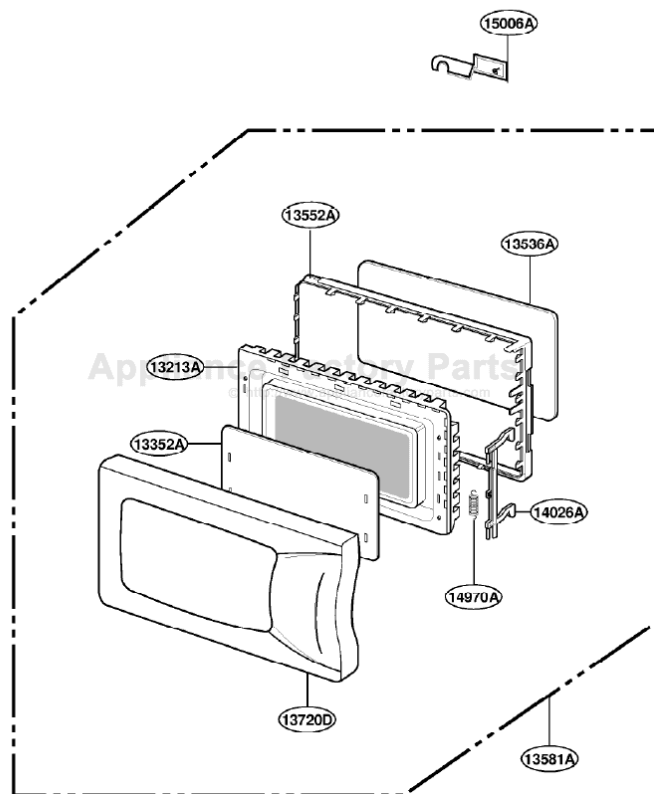

This Owner's Manual is provided and hosted by [Appliance Factory Parts](#).

MAGIC CHEF MC-1004B Owner's Manual

[Shop genuine replacement parts for MAGIC CHEF
MC-1004B](#)

DOOR PARTS

[Find Your MAGIC CHEF Microwave Parts - Select From 180 Models](#)

----- Manual continues below -----

DOOR PARTS

CONTROL PANEL PARTS

OVEN CAVITY PARTS

SUCTION GUIDE PARTS

INTERIOR PARTS

BASE PLATE PARTS