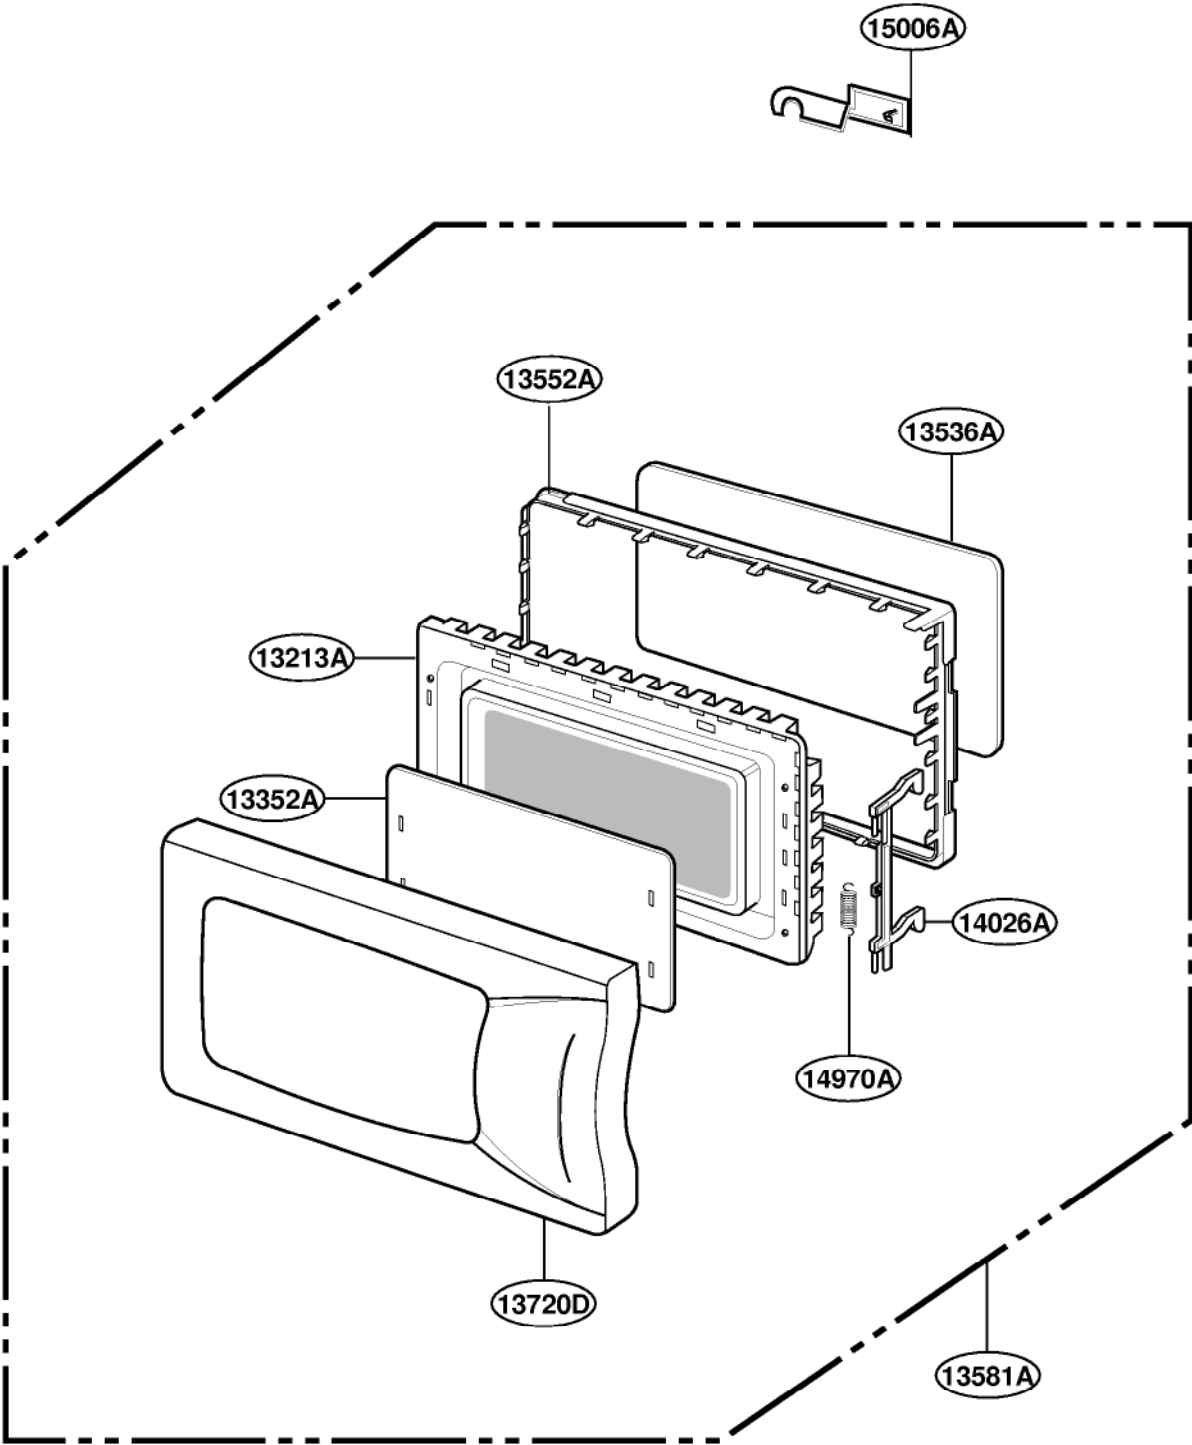

This Owner's Manual is provided and hosted by [Appliance Factory Parts](#).

MAGIC CHEF MC-1004B Owner's Manual

[Shop genuine replacement parts for MAGIC CHEF
MC-1004B](#)

DOOR PARTS

[Find Your MAGIC CHEF Microwave Parts - Select From 180 Models](#)

----- Manual continues below -----

DOOR PARTS

CONTROL PANEL PARTS

OVEN CAVITY PARTS

SUCTION GUIDE PARTS

INTERIOR PARTS

BASE PLATE PARTS