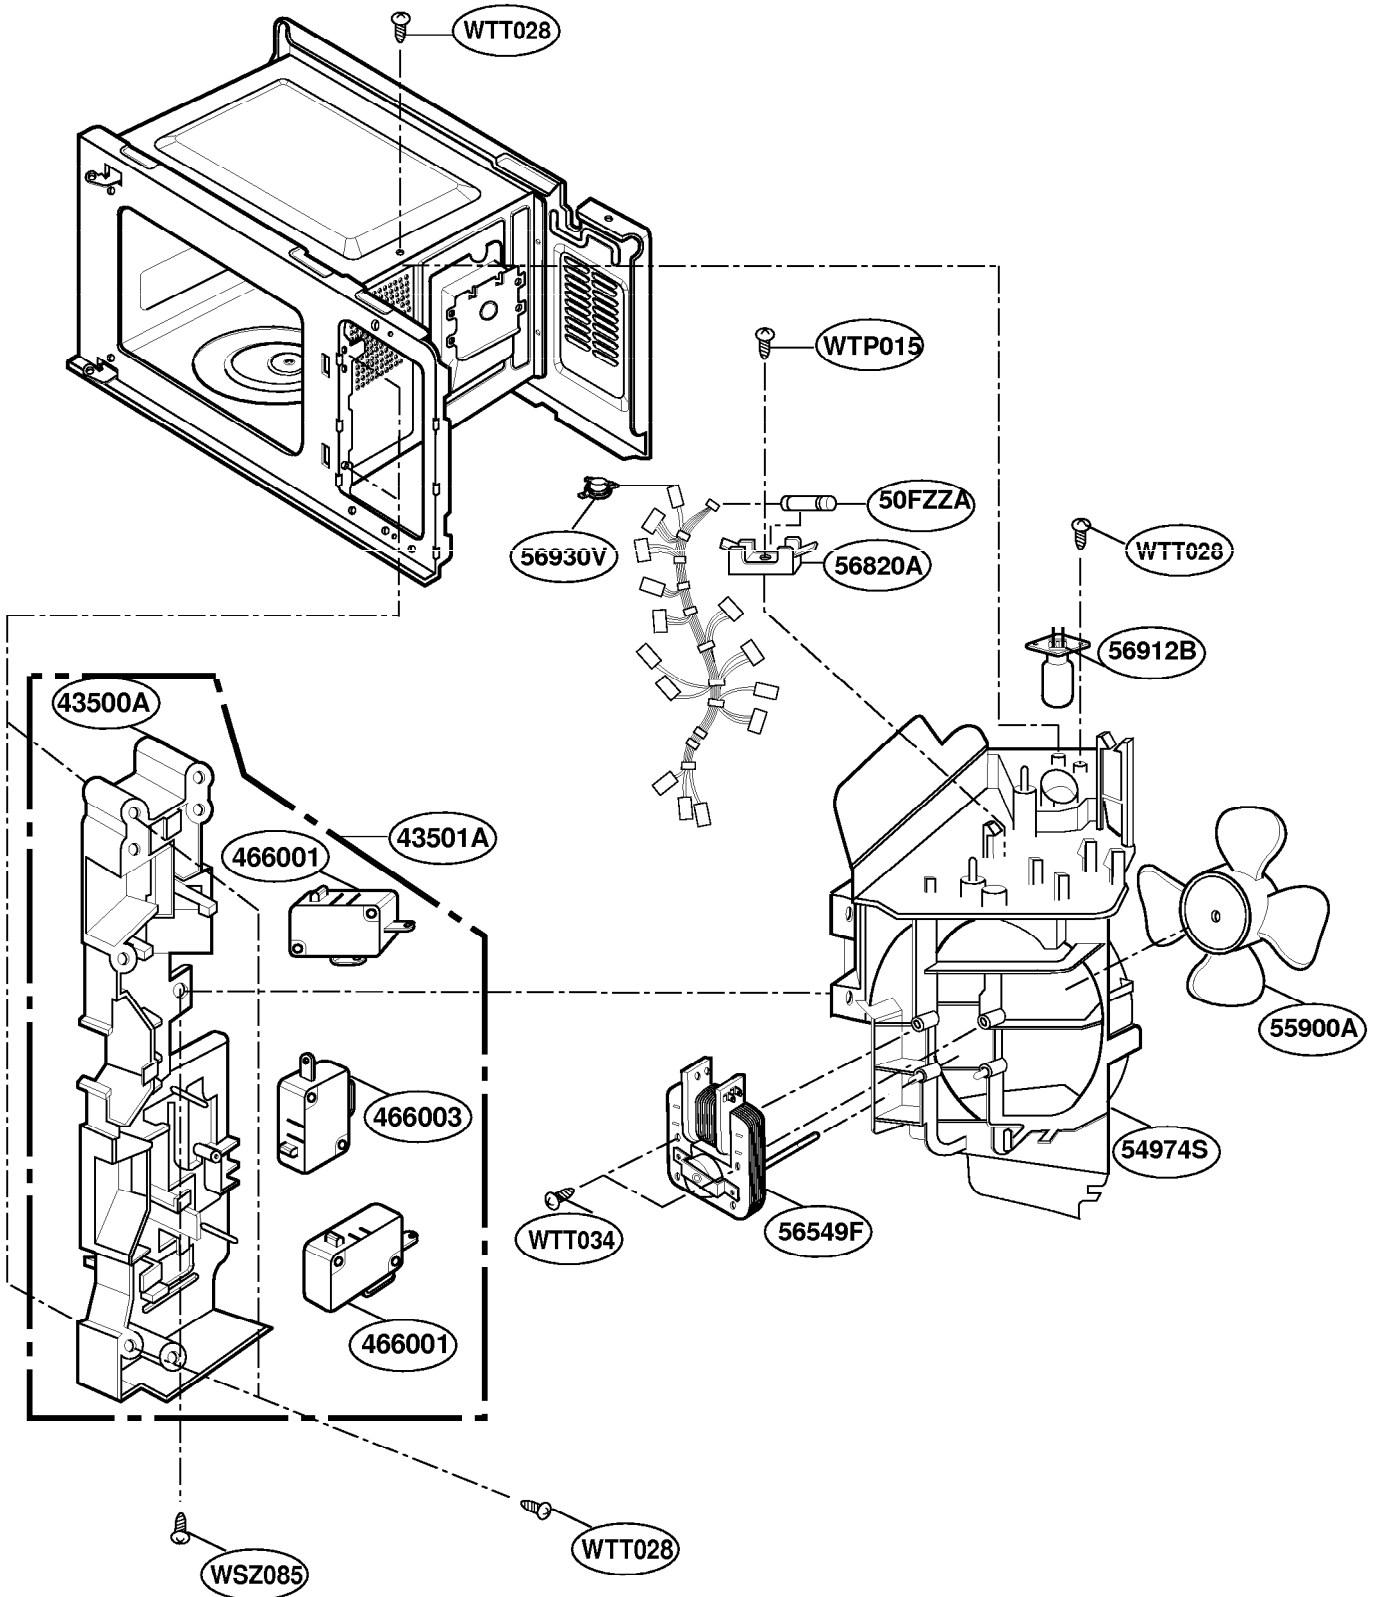

This Owner's Manual is provided and hosted by [Appliance Factory Parts](#).

MAGIC CHEF MC-1004B Owner's Manual

[Shop genuine replacement parts for MAGIC CHEF
MC-1004B](#)

DOOR PARTS

[Find Your MAGIC CHEF Microwave Parts - Select From 180 Models](#)

----- Manual continues below -----

DOOR PARTS

CONTROL PANEL PARTS

OVEN CAVITY PARTS

SUCTION GUIDE PARTS

INTERIOR PARTS

BASE PLATE PARTS