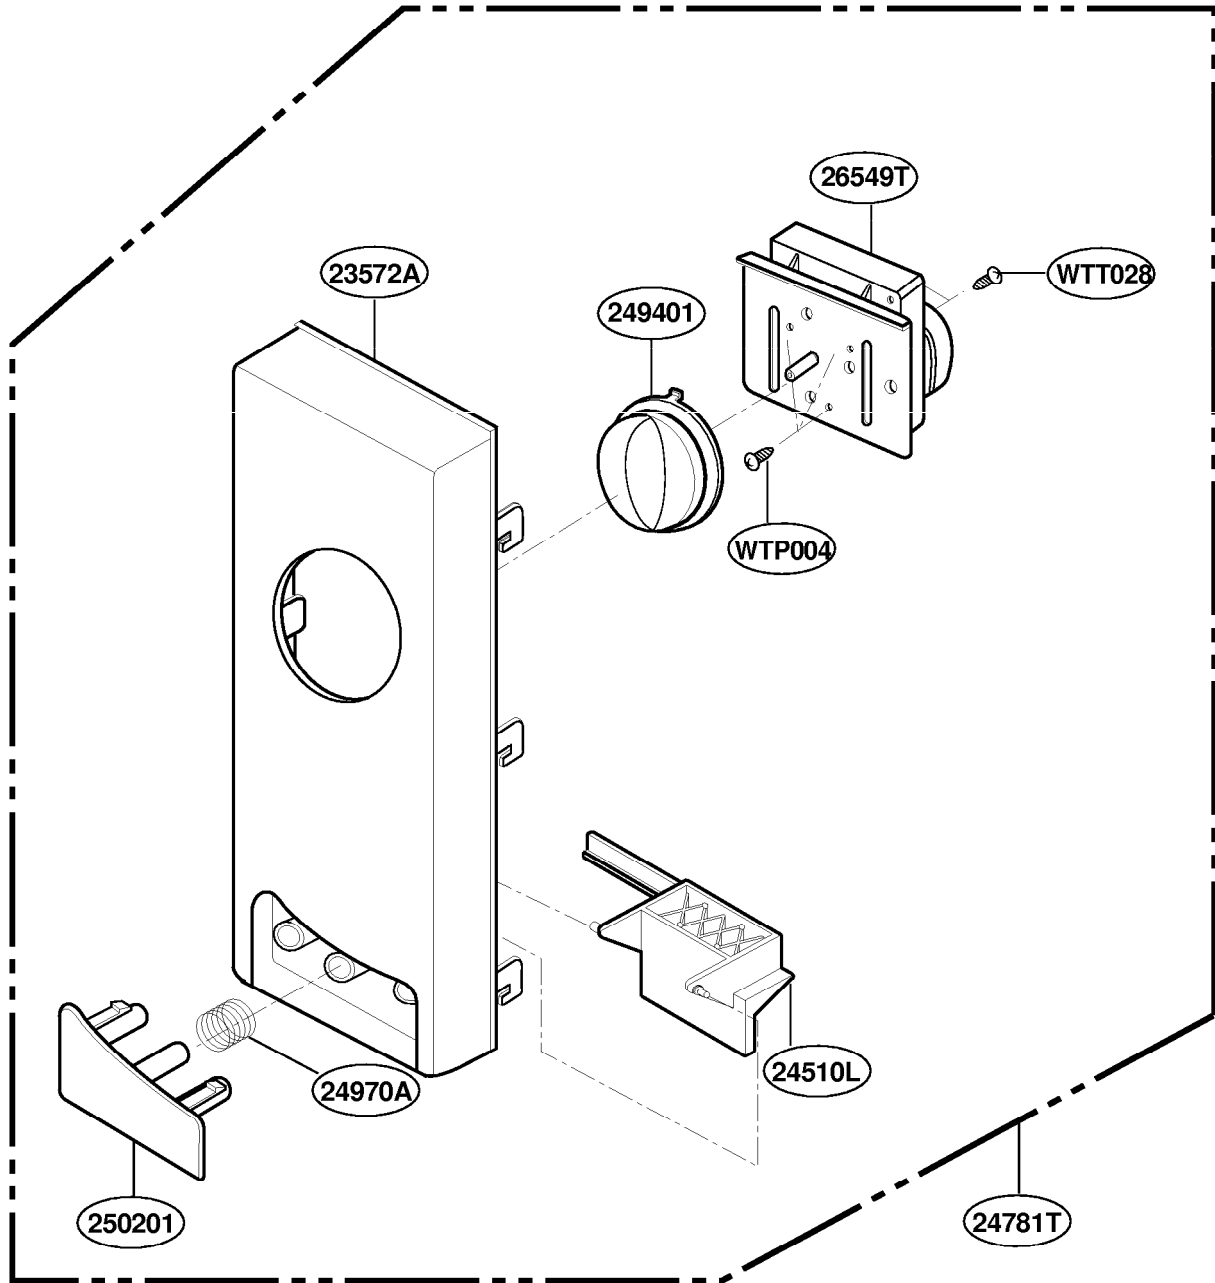

This Owner's Manual is provided and hosted by [Appliance Factory Parts](#).

MAGIC CHEF MC-1004B Owner's Manual

[Shop genuine replacement parts for MAGIC CHEF
MC-1004B](#)

DOOR PARTS

[Find Your MAGIC CHEF Microwave Parts - Select From 180 Models](#)

----- Manual continues below -----

DOOR PARTS

CONTROL PANEL PARTS

OVEN CAVITY PARTS

SUCTION GUIDE PARTS

INTERIOR PARTS

BASE PLATE PARTS