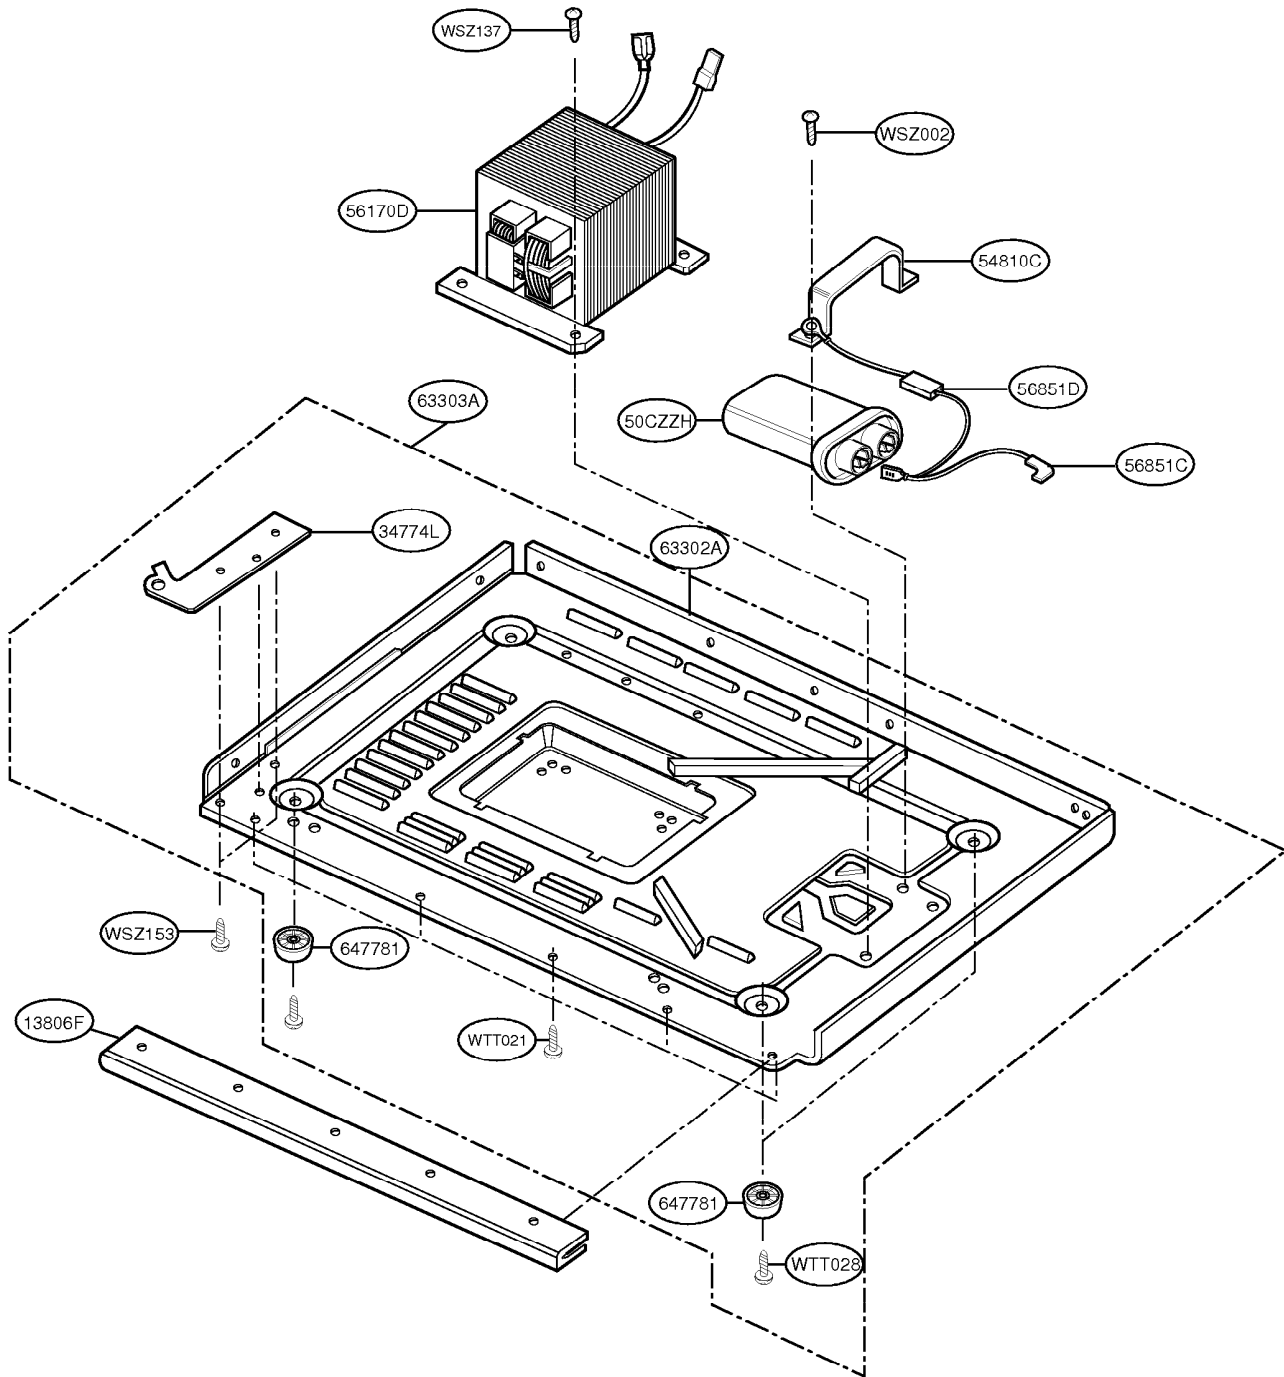

----- Manual continues below -----

EXPLODED VIEW

INTRODUCTION

MODEL: MH-1355M

DOOR PARTS

CONTROL PANEL PARTS

OVEN CAVITY PARTS

OVEN INTERIOR PARTS (1)

OVEN INTERIOR PARTS (2)

SWITCHES PARTS

BASE PLATE PARTS

WIRING HARNESS PARTS