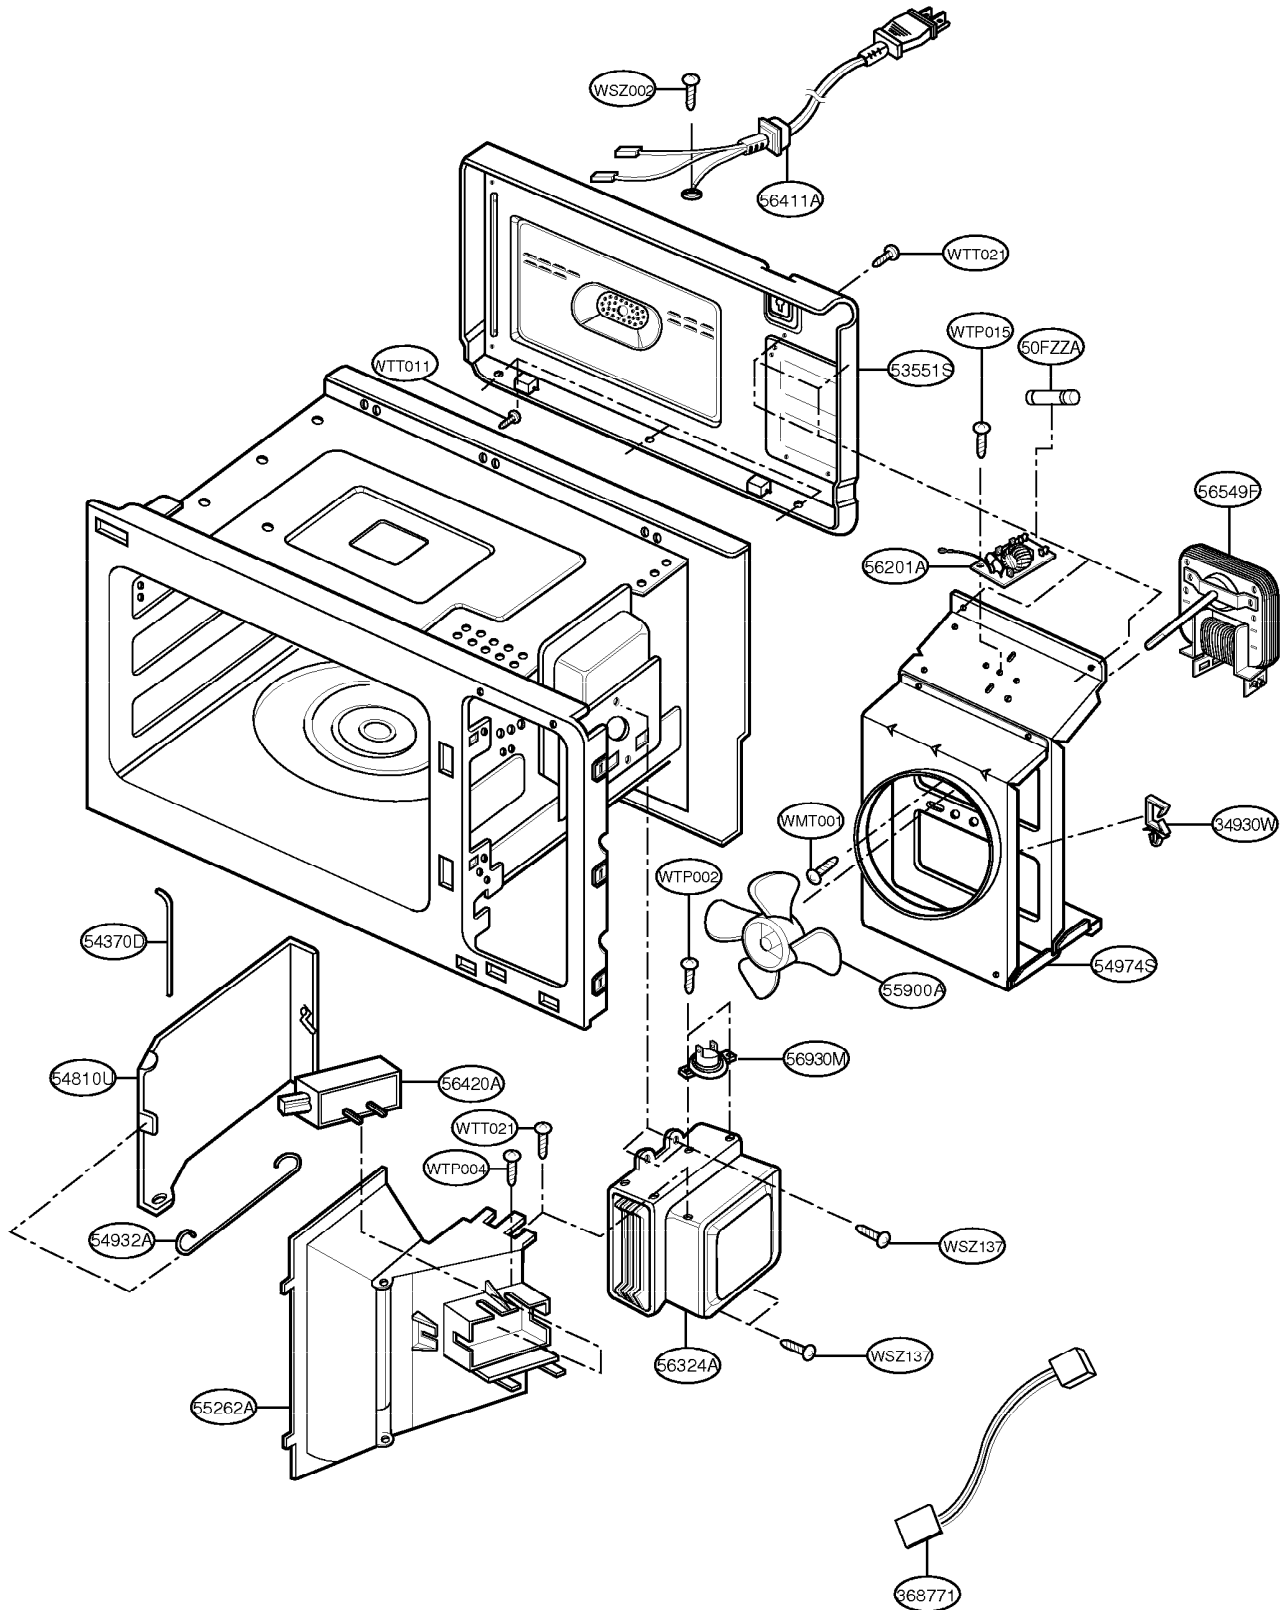

----- Manual continues below -----

EXPLODED VIEW

INTRODUCTION

MODEL: MH-1355M

DOOR PARTS

CONTROL PANEL PARTS

OVEN CAVITY PARTS

OVEN INTERIOR PARTS (1)

OVEN INTERIOR PARTS (2)

SWITCHES PARTS

BASE PLATE PARTS

WIRING HARNESS PARTS