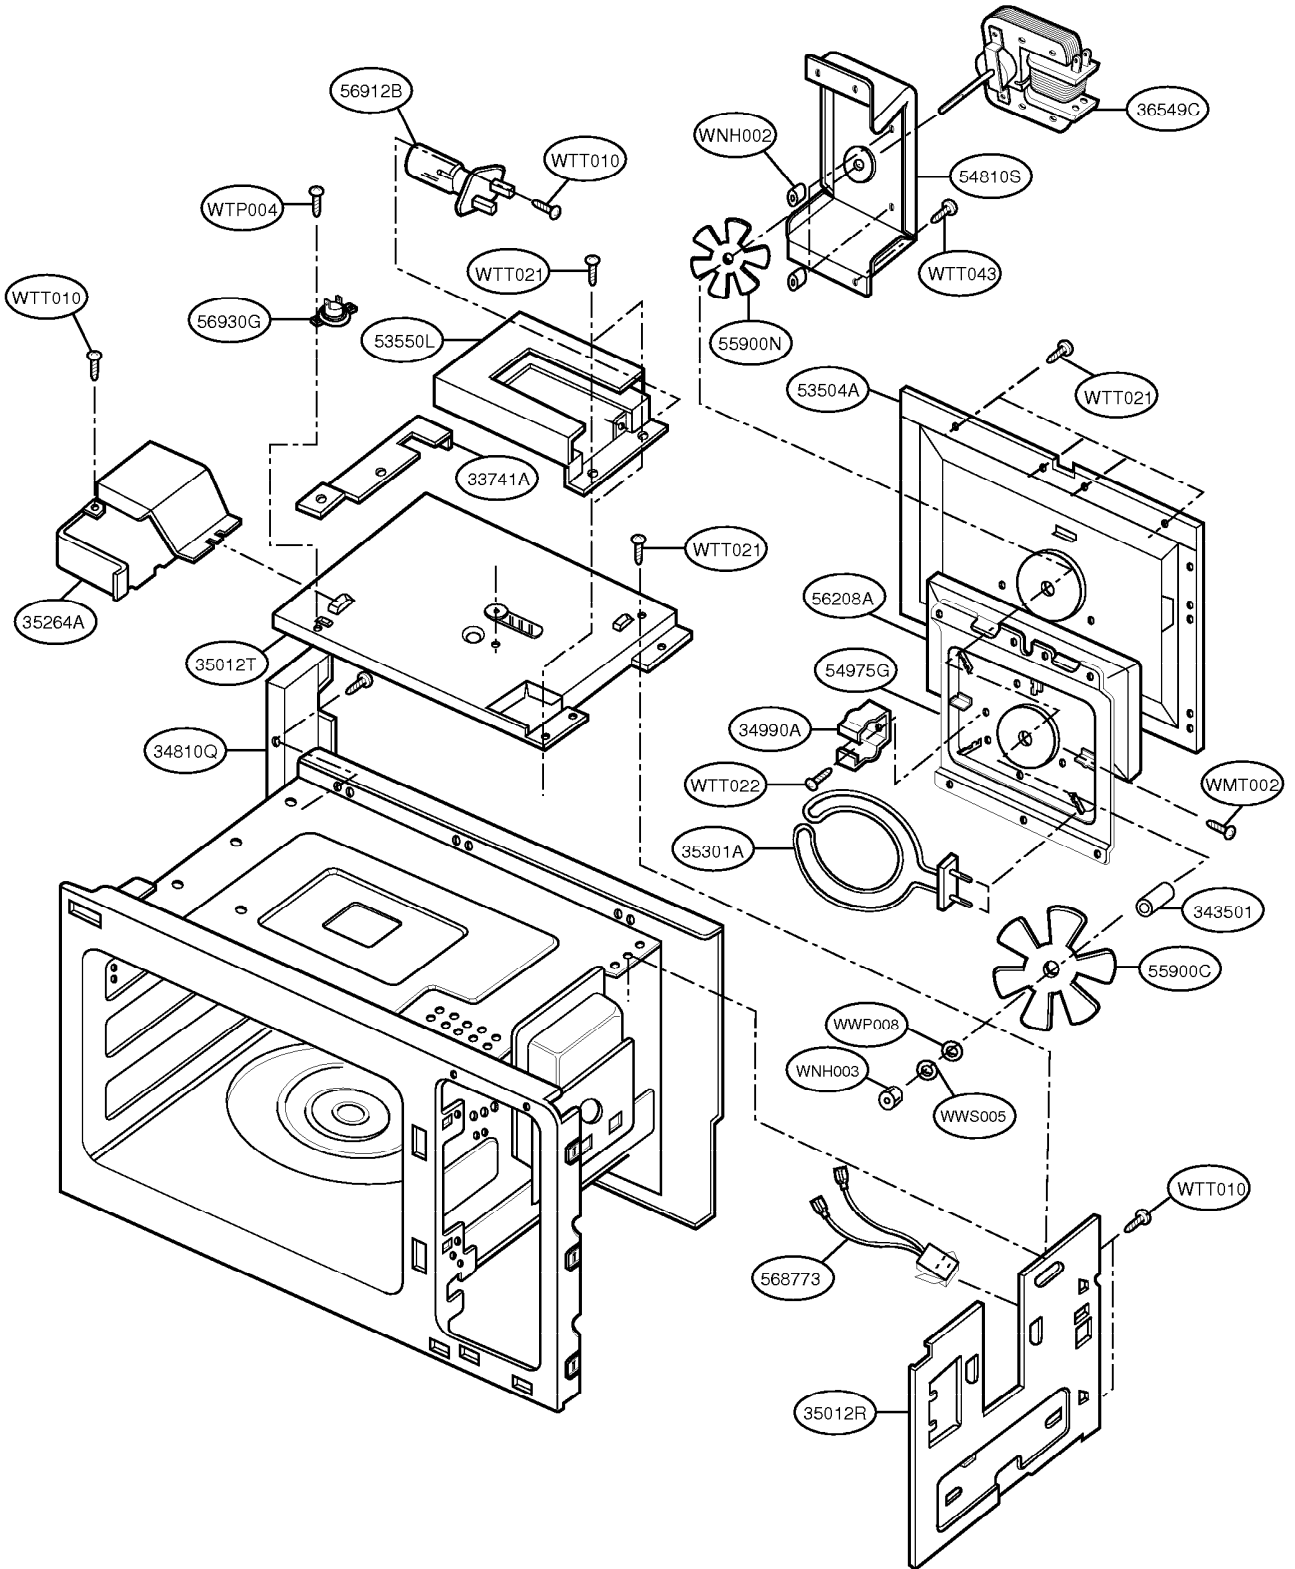

----- Manual continues below -----

EXPLODED VIEW

INTRODUCTION

MODEL: MH-1355M

DOOR PARTS

CONTROL PANEL PARTS

OVEN CAVITY PARTS

OVEN INTERIOR PARTS (1)

OVEN INTERIOR PARTS (2)

SWITCHES PARTS

BASE PLATE PARTS

WIRING HARNESS PARTS