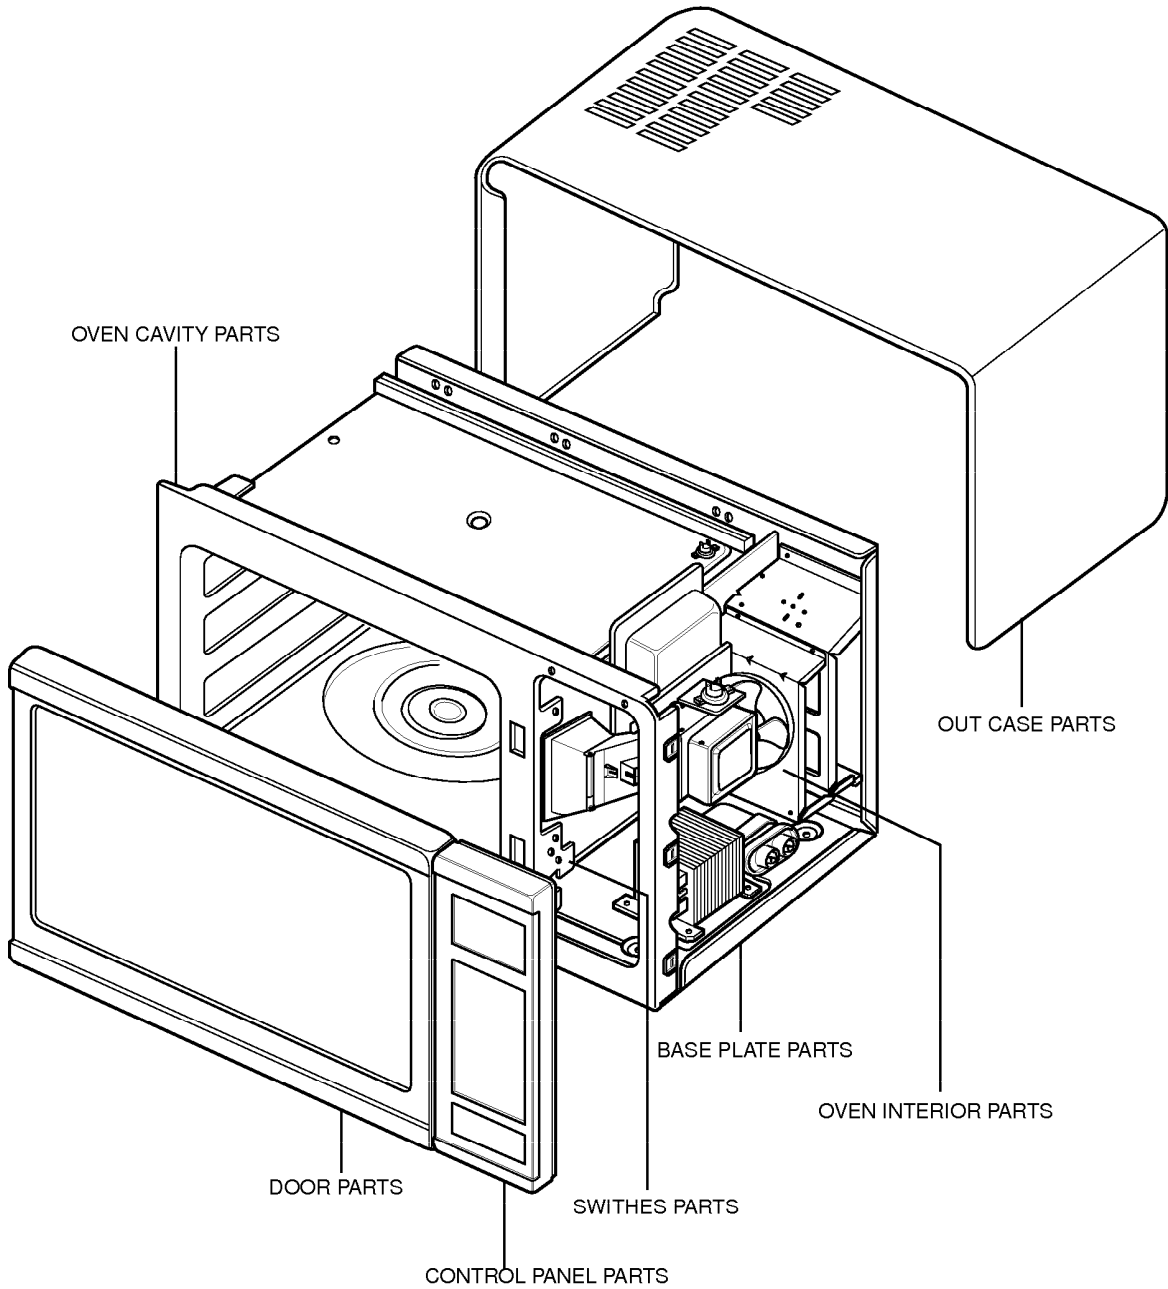

----- Manual continues below -----

EXPLODED VIEW

INTRODUCTION

MODEL: MH-1355M

DOOR PARTS

CONTROL PANEL PARTS

OVEN CAVITY PARTS

OVEN INTERIOR PARTS (1)

OVEN INTERIOR PARTS (2)

SWITCHES PARTS

BASE PLATE PARTS

WIRING HARNESS PARTS