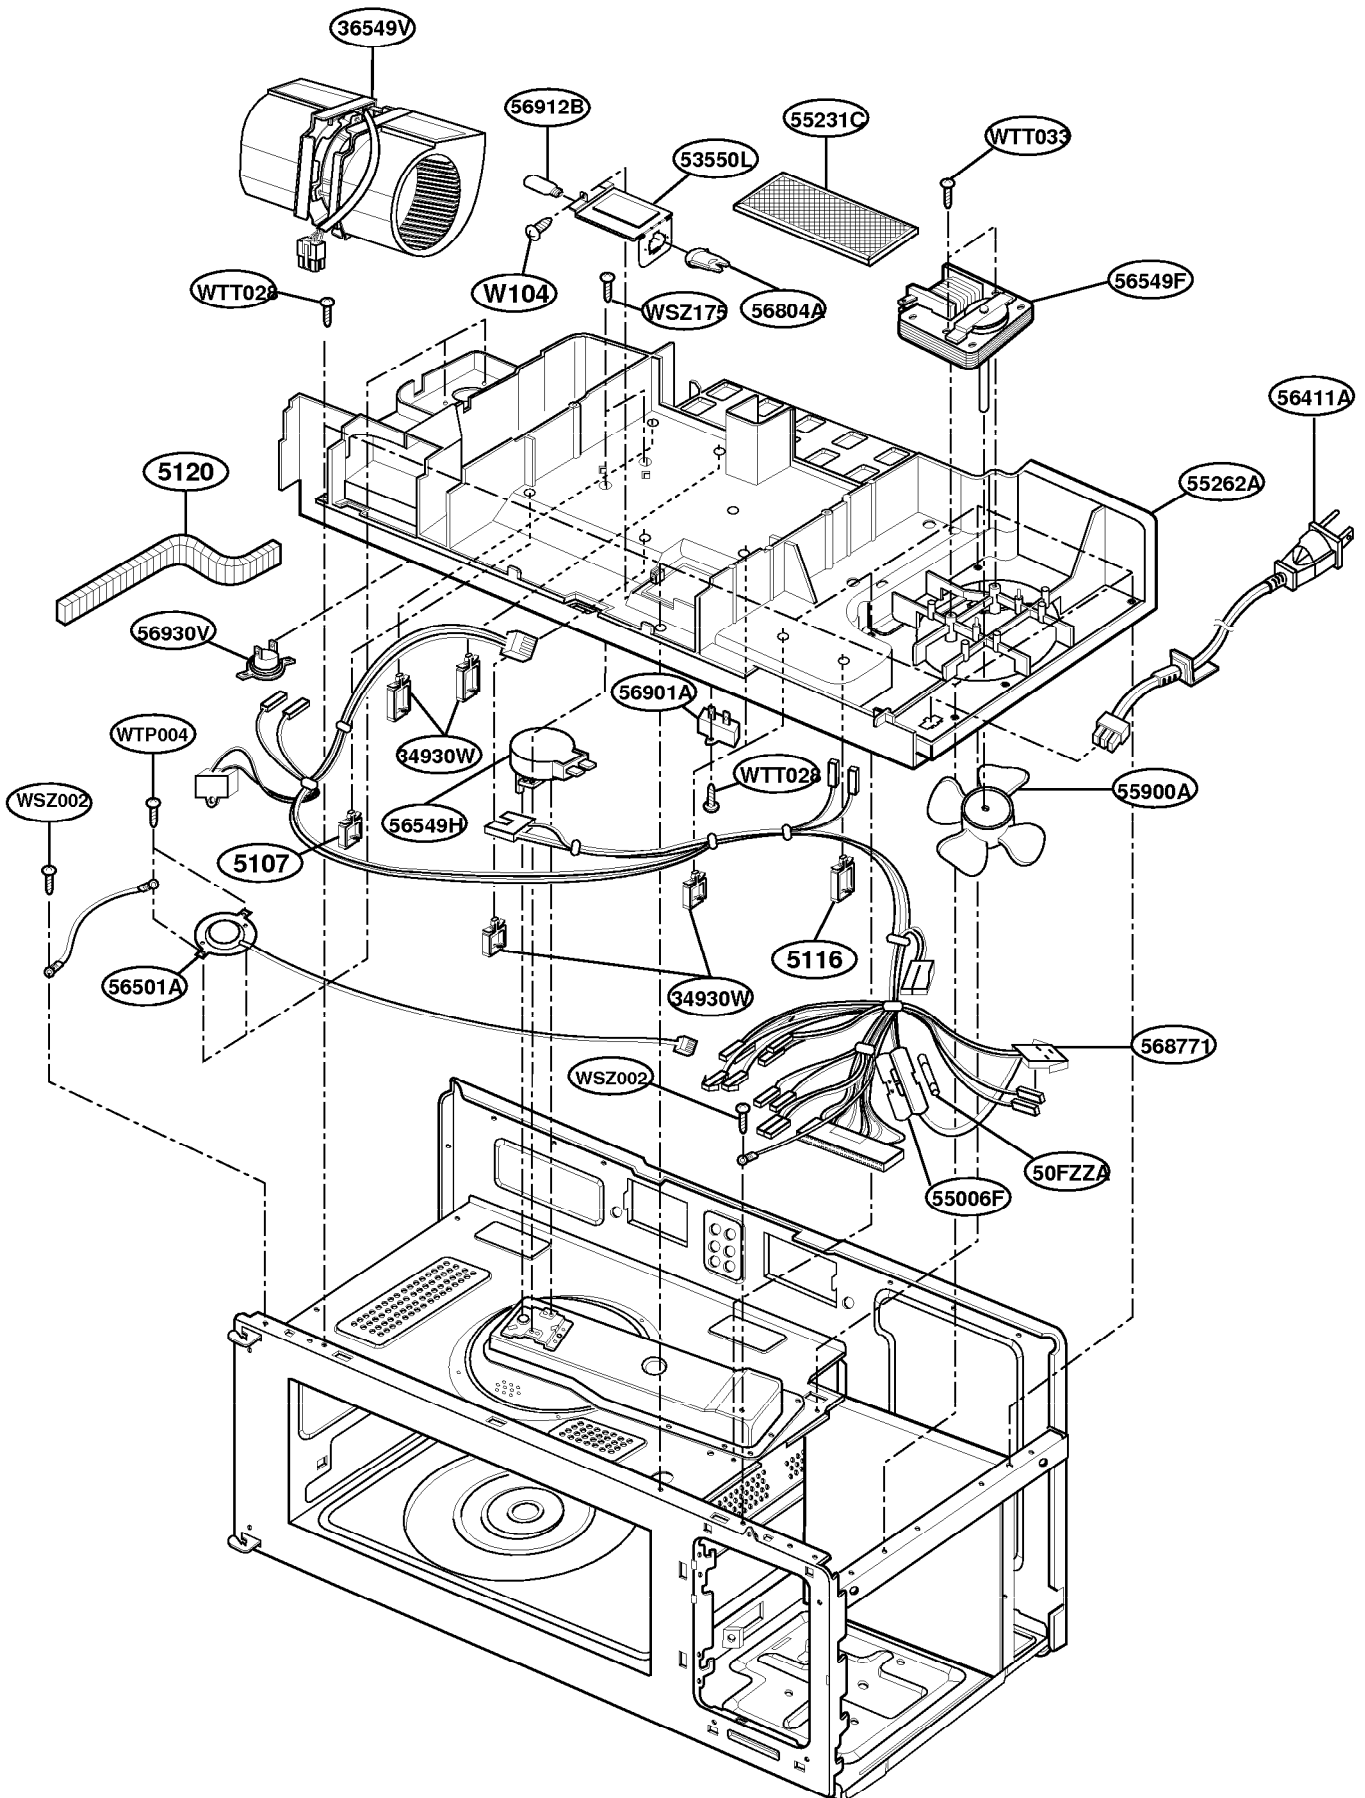

This Owner's Manual is provided and hosted by Appliance Factory Parts.

WHIRLPOOL MH6130XEB-0 Owner's Manual

[Shop genuine replacement parts for WHIRLPOOL
MH6130XEB-0](#)

DOOR PARTS

[Find Your WHIRLPOOL Microwave Parts - Select From 1350 Models](#)

----- Manual continues below -----

EXPLODED VIEW

DOOR PARTS

CONTROLLER PARTS

OVEN CAVITY PARTS

LATCH BOARD PARTS

INTERIOR PARTS (I)

INTERIOR PARTS (II)

INSTALLATION PARTS