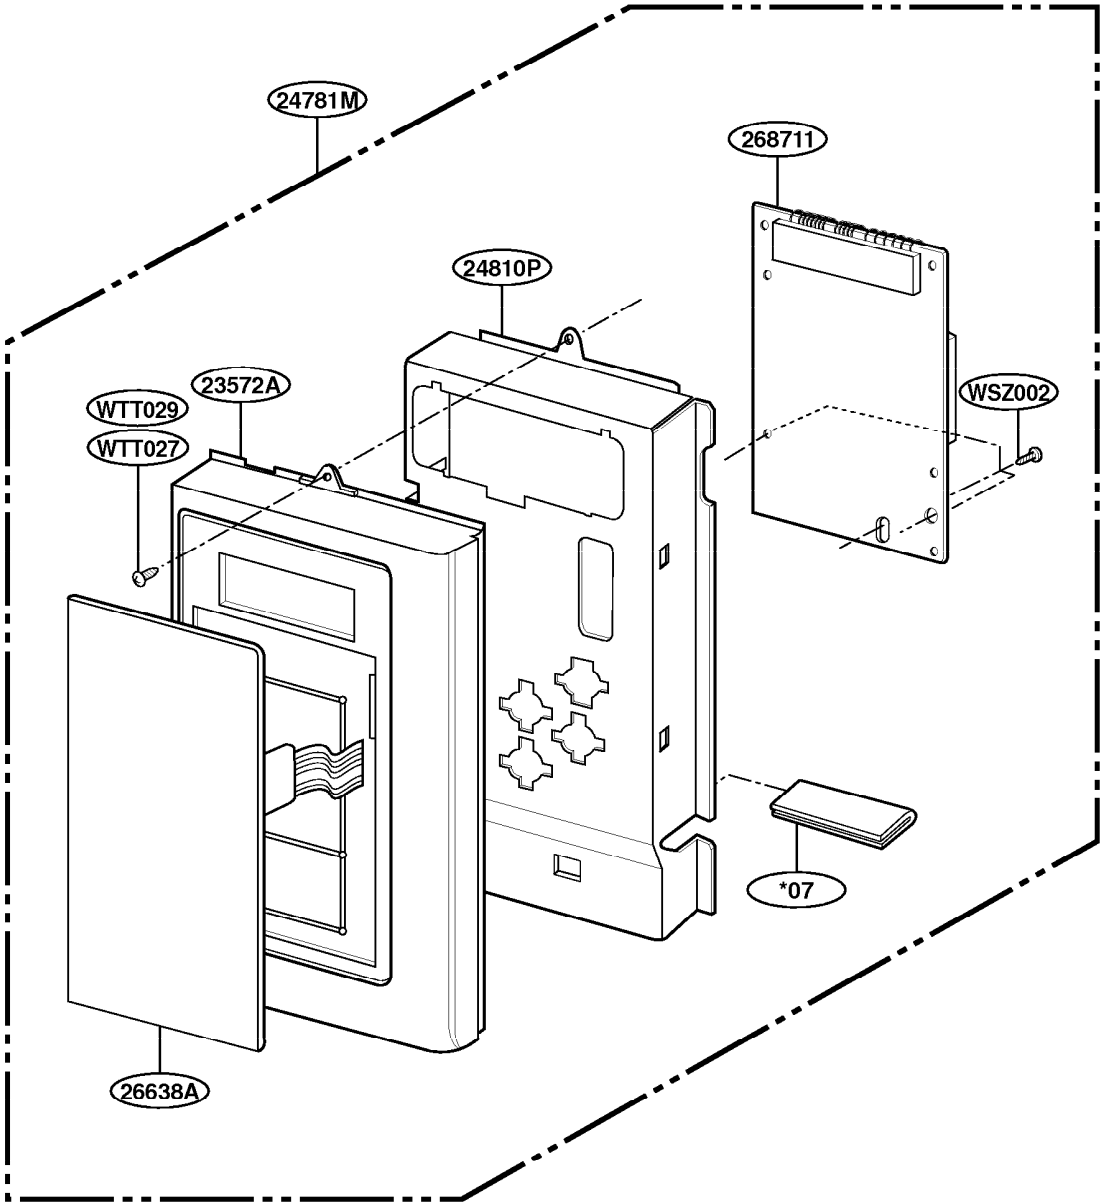

This Owner's Manual is provided and hosted by Appliance Factory Parts.

WHIRLPOOL MH6130XEB-0 Owner's Manual

[Shop genuine replacement parts for WHIRLPOOL
MH6130XEB-0](#)

DOOR PARTS

[Find Your WHIRLPOOL Microwave Parts - Select From 1350 Models](#)

----- Manual continues below -----

EXPLODED VIEW

DOOR PARTS

CONTROLLER PARTS

OVEN CAVITY PARTS

LATCH BOARD PARTS

INTERIOR PARTS (I)

INTERIOR PARTS (II)

INSTALLATION PARTS