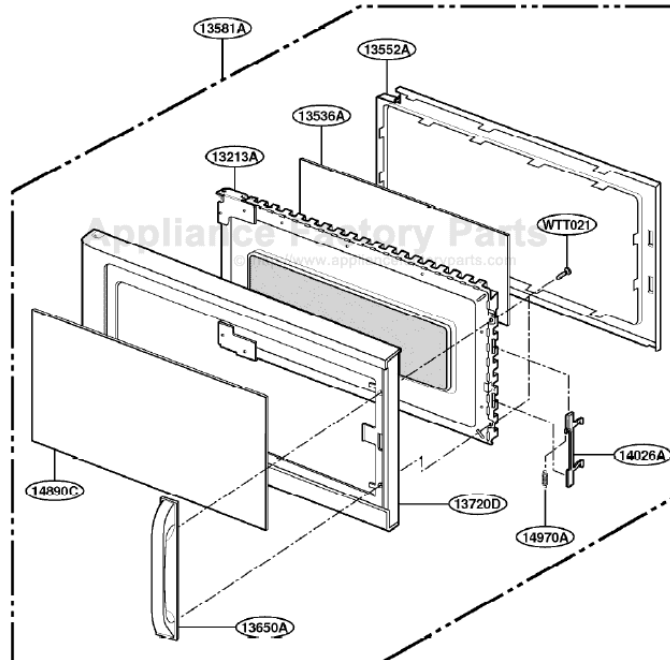

This Owner's Manual is provided and hosted by Appliance Factory Parts.

WHIRLPOOL MH6130XEB-0 Owner's Manual

[Shop genuine replacement parts for WHIRLPOOL
MH6130XEB-0](#)

DOOR PARTS

[Find Your WHIRLPOOL Microwave Parts - Select From 1350 Models](#)

----- Manual continues below -----

EXPLODED VIEW

DOOR PARTS

CONTROLLER PARTS

OVEN CAVITY PARTS

LATCH BOARD PARTS

INTERIOR PARTS (I)

INTERIOR PARTS (II)

INSTALLATION PARTS