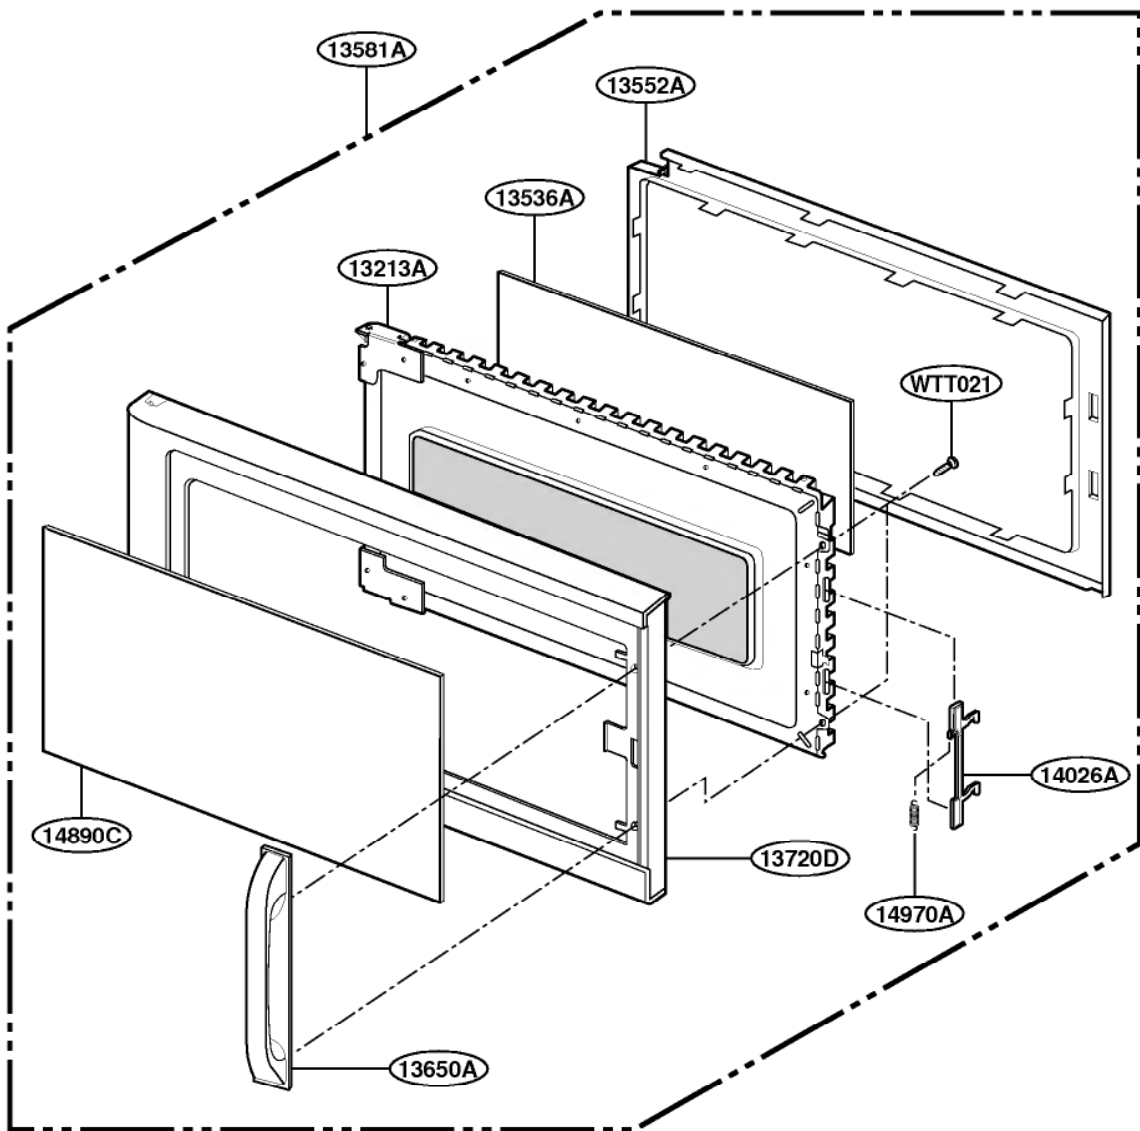

This Owner's Manual is provided and hosted by Appliance Factory Parts.

WHIRLPOOL MH6130XEB-0 Owner's Manual

[Shop genuine replacement parts for WHIRLPOOL
MH6130XEB-0](#)

DOOR PARTS

[Find Your WHIRLPOOL Microwave Parts - Select From 1350 Models](#)

----- Manual continues below -----

EXPLODED VIEW

DOOR PARTS

CONTROLLER PARTS

OVEN CAVITY PARTS

LATCH BOARD PARTS

INTERIOR PARTS (I)

INTERIOR PARTS (II)

INSTALLATION PARTS