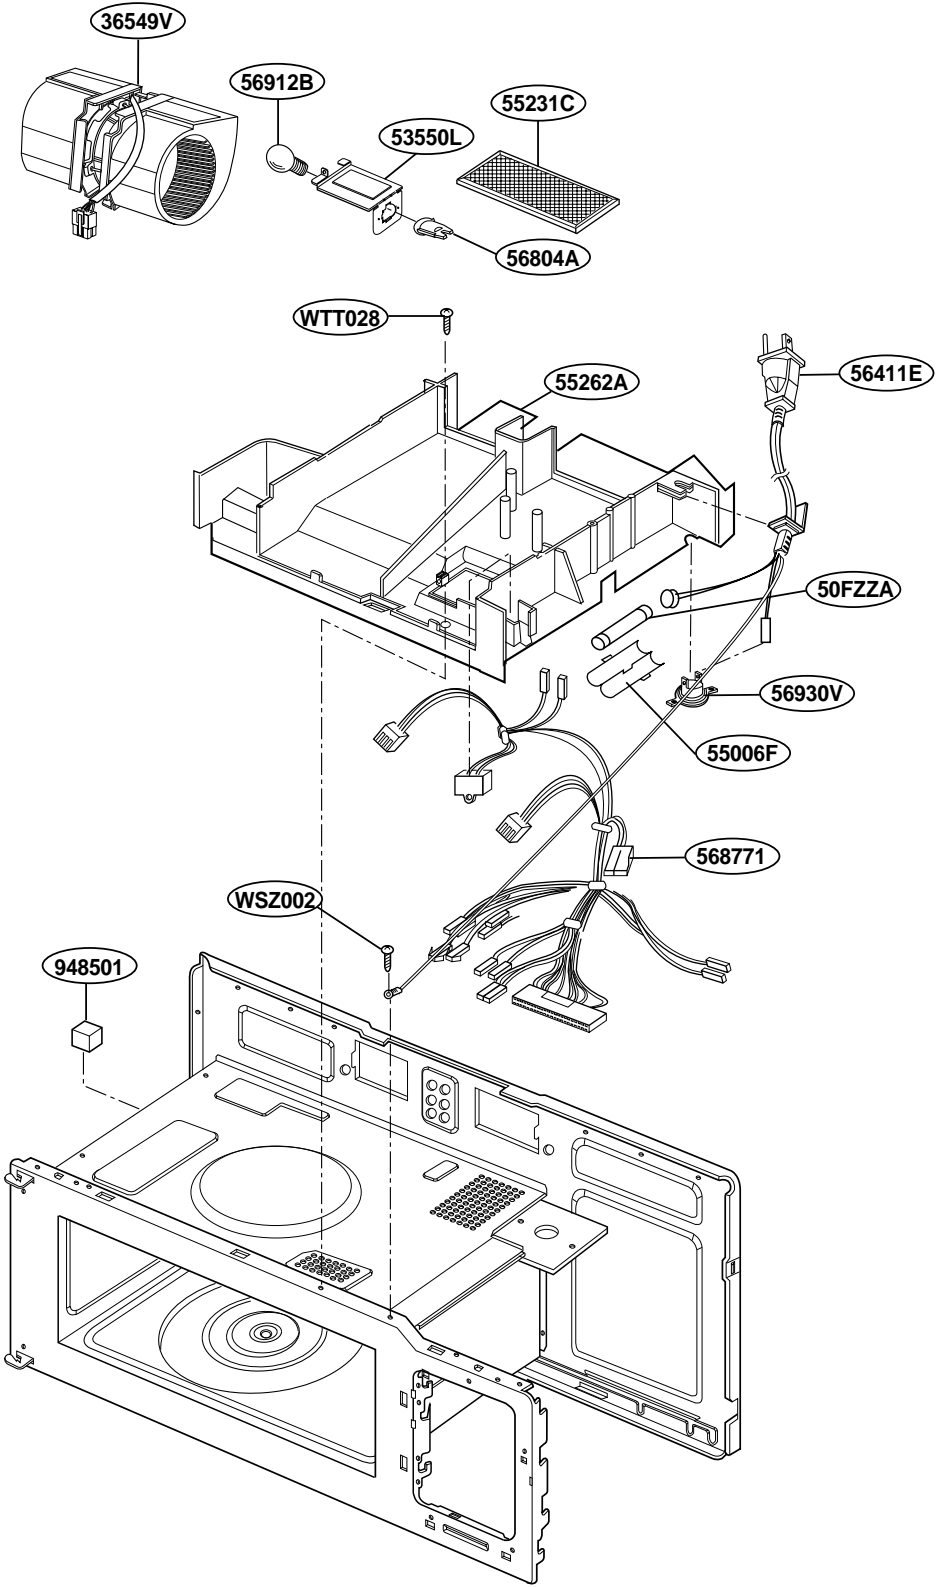

EXPLODED VIEW

MODEL : MH6140XK
MH6141XK DOOR PARTS

CONTROLLER PARTS

OVEN CAVITY PARTS

LATCH BOARD PARTS

INTERIOR PARTS(I)

INTERIOR PARTS (II)

INSTALLATION PARTS