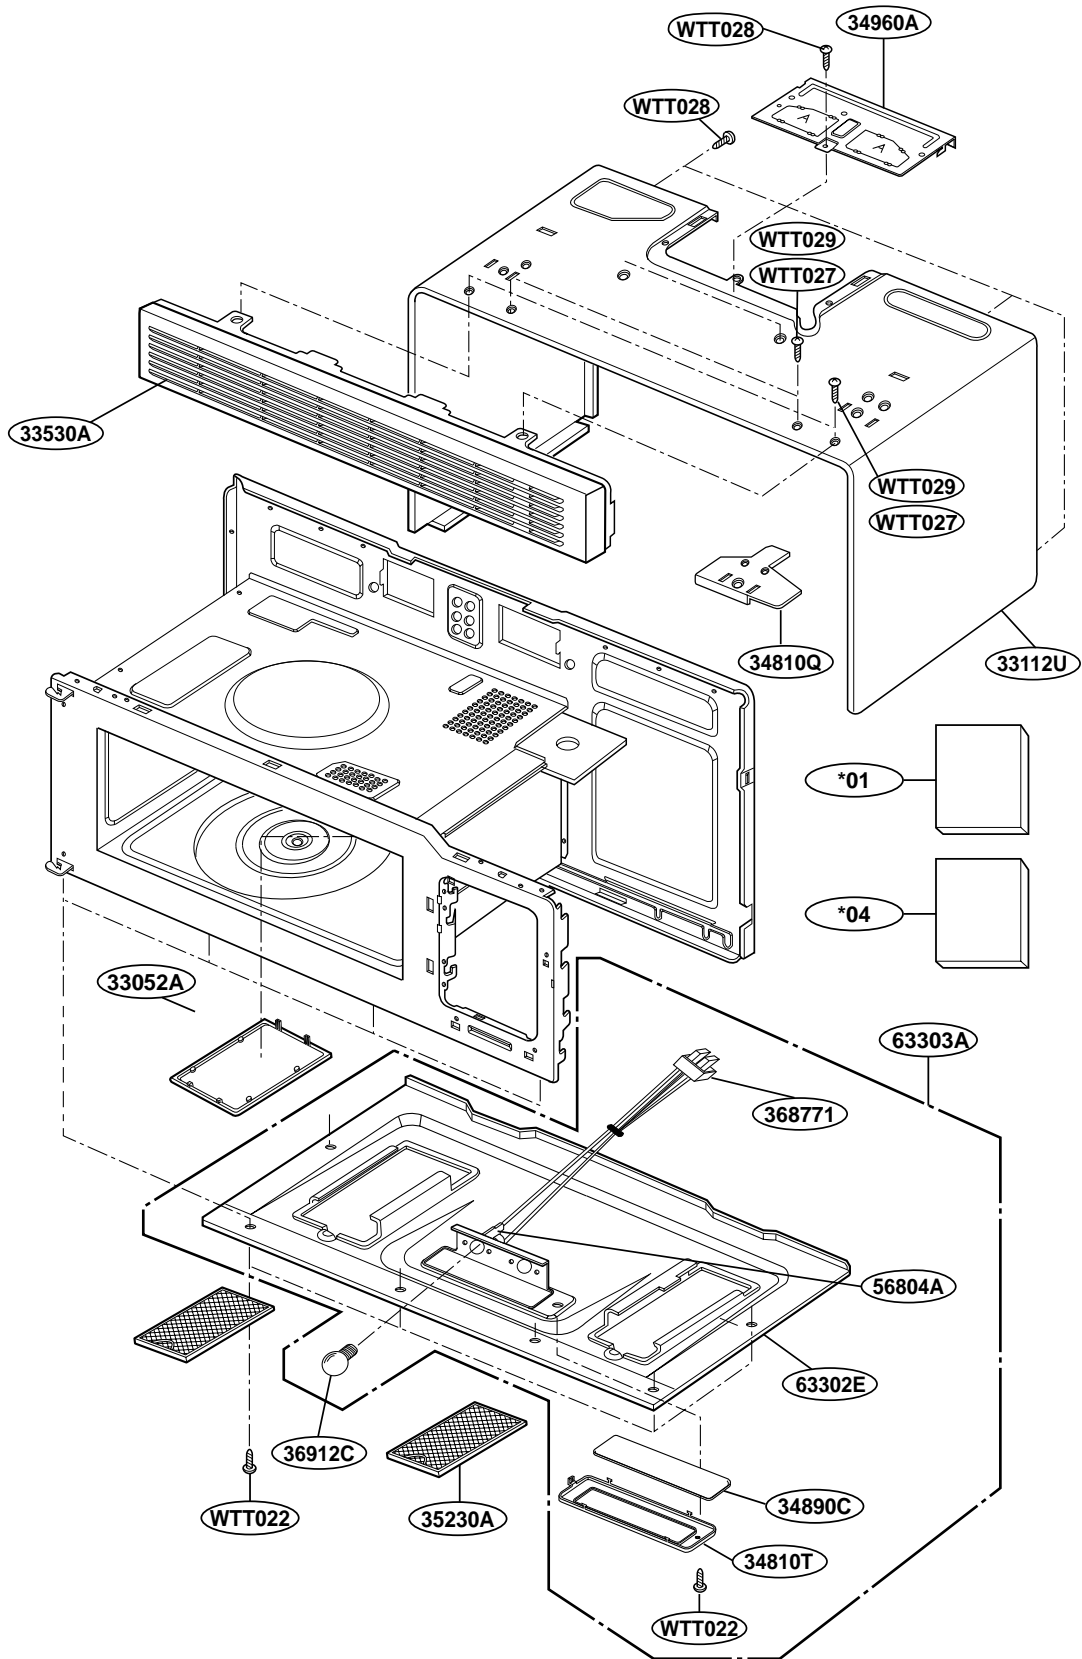

EXPLODED VIEW

MODEL : MH6140XK
MH6141XK DOOR PARTS

CONTROLLER PARTS

OVEN CAVITY PARTS

LATCH BOARD PARTS

INTERIOR PARTS(I)

INTERIOR PARTS (II)

INSTALLATION PARTS