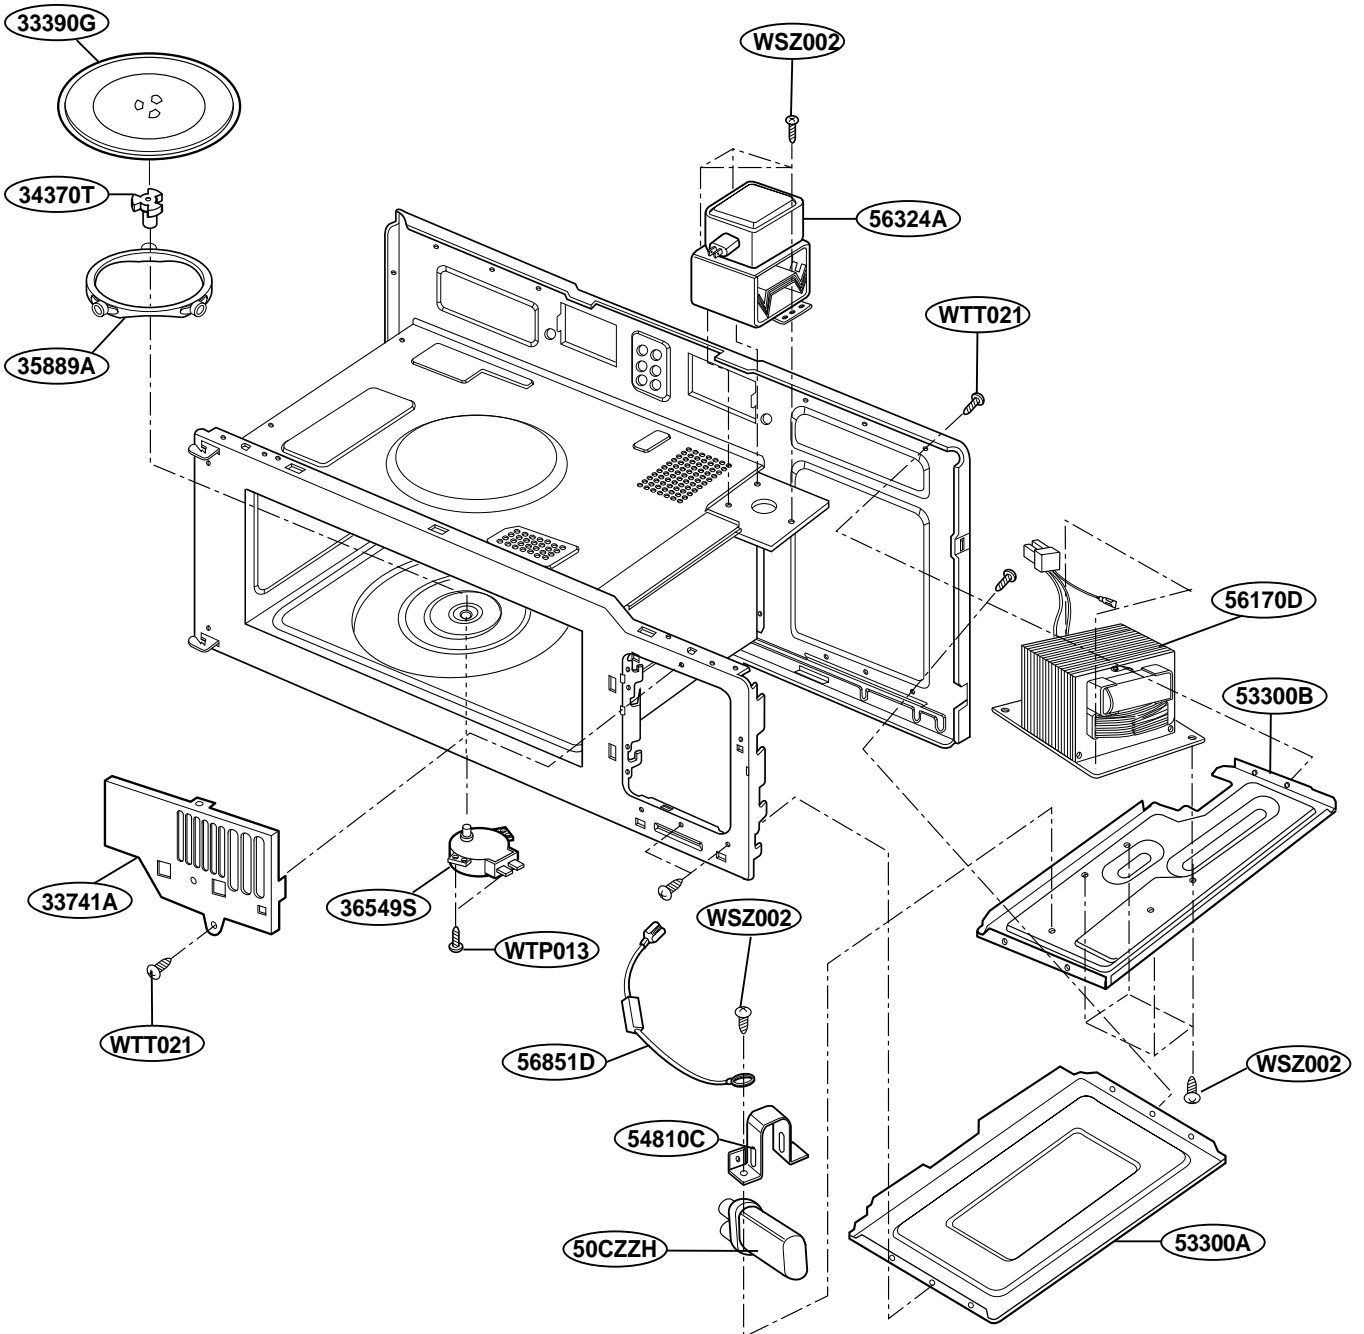

EXPLODED VIEW

MODEL : MH6140XK
MH6141XK DOOR PARTS

CONTROLLER PARTS

OVEN CAVITY PARTS

LATCH BOARD PARTS

INTERIOR PARTS(I)

INTERIOR PARTS (II)

INSTALLATION PARTS