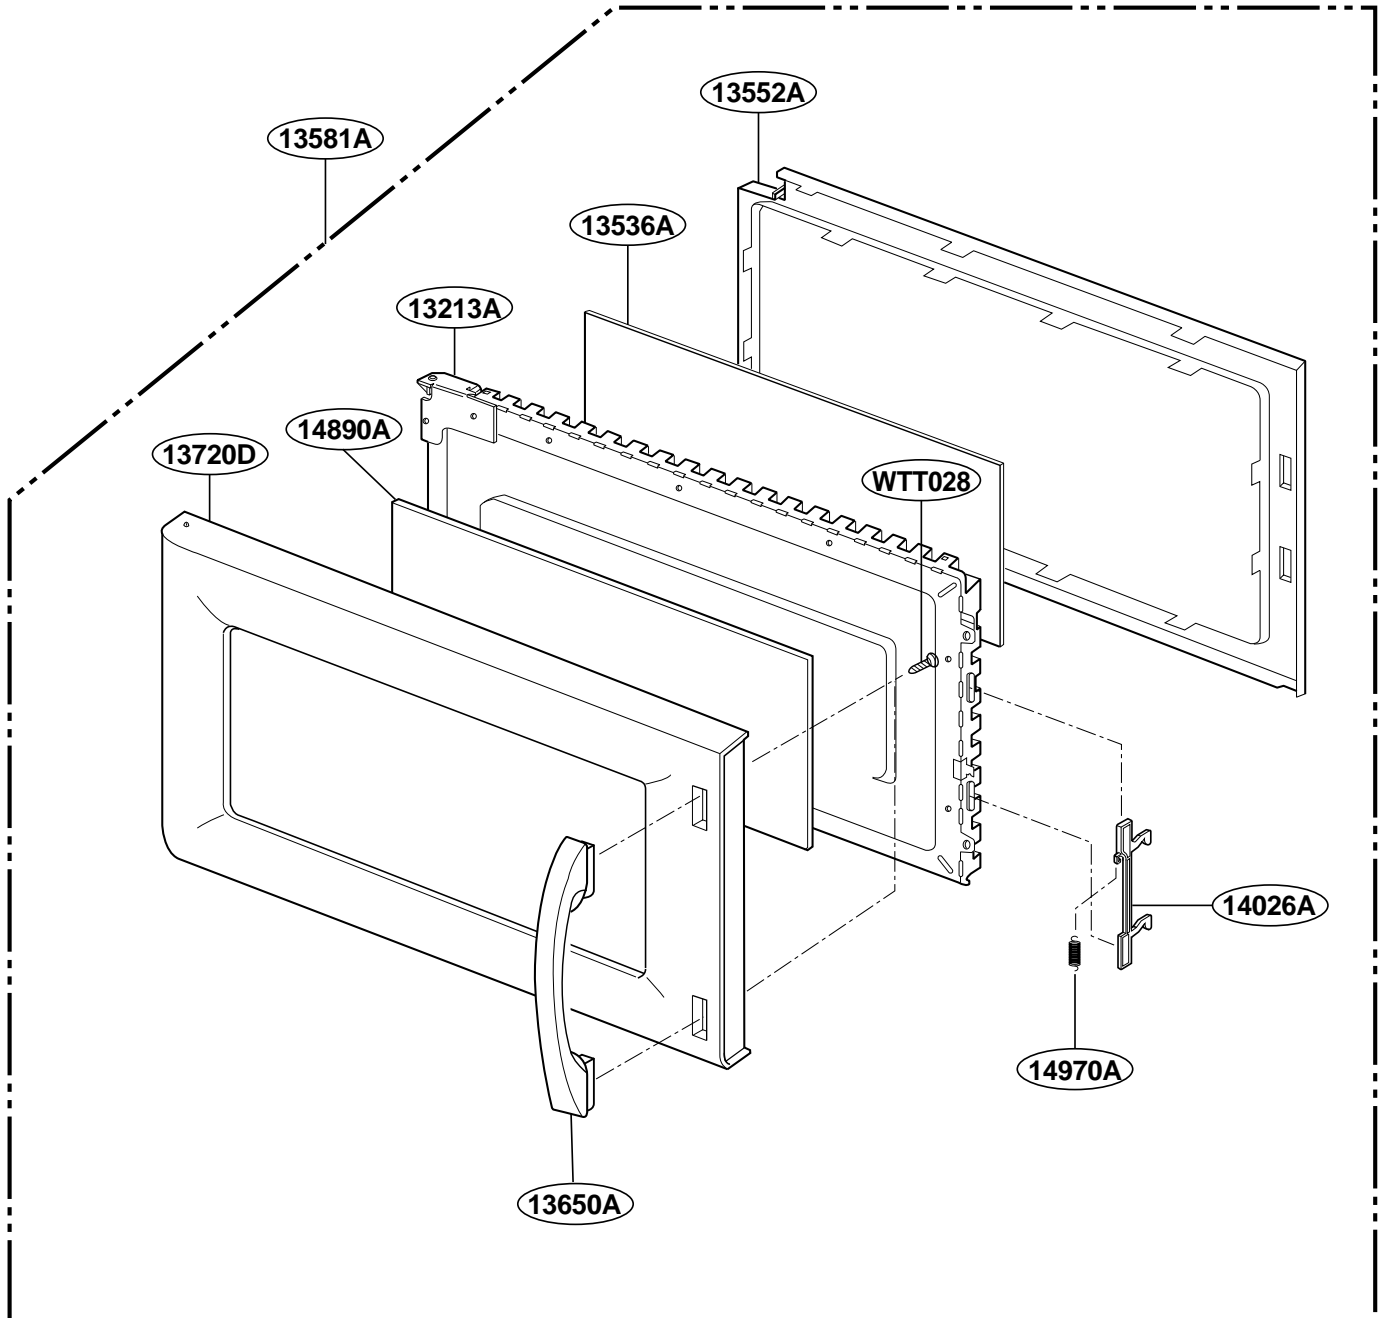

EXPLODED VIEW

MODEL : MH6140XK
MH6141XK DOOR PARTS

CONTROLLER PARTS

OVEN CAVITY PARTS

LATCH BOARD PARTS

INTERIOR PARTS(I)

INTERIOR PARTS (II)

INSTALLATION PARTS