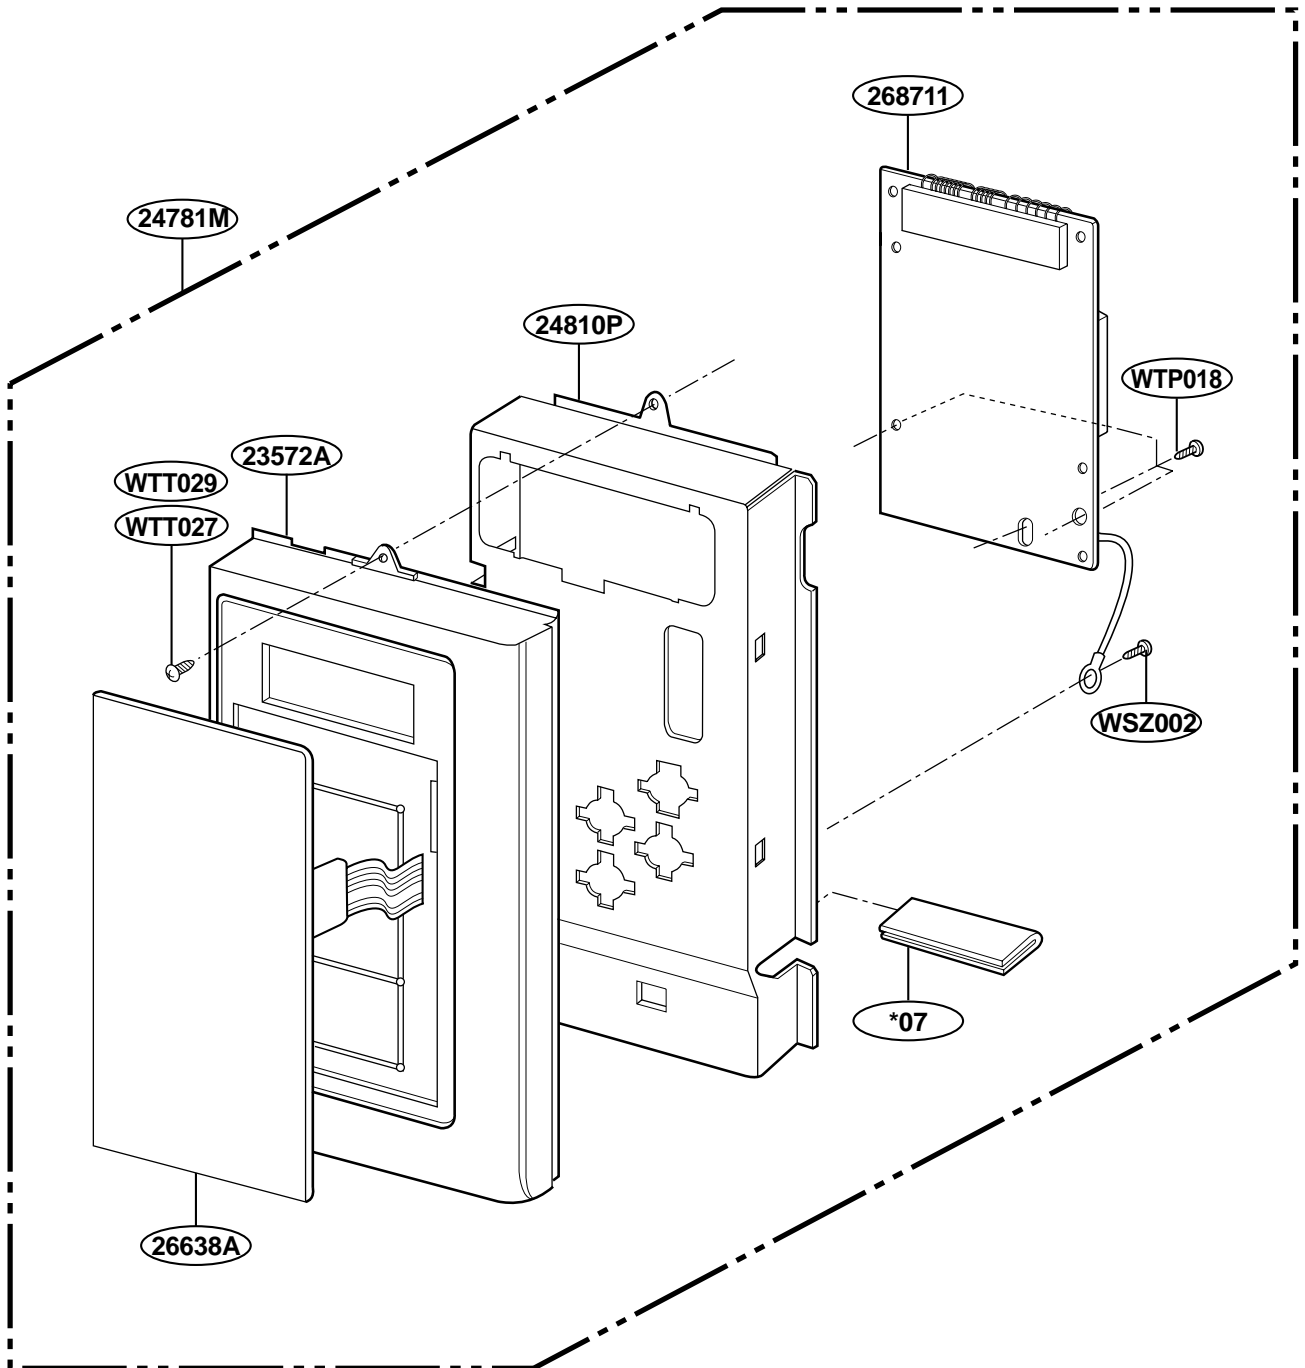

EXPLODED VIEW

MODEL : MH6140XK
MH6141XK DOOR PARTS

CONTROLLER PARTS

OVEN CAVITY PARTS

LATCH BOARD PARTS

INTERIOR PARTS(I)

INTERIOR PARTS (II)

INSTALLATION PARTS