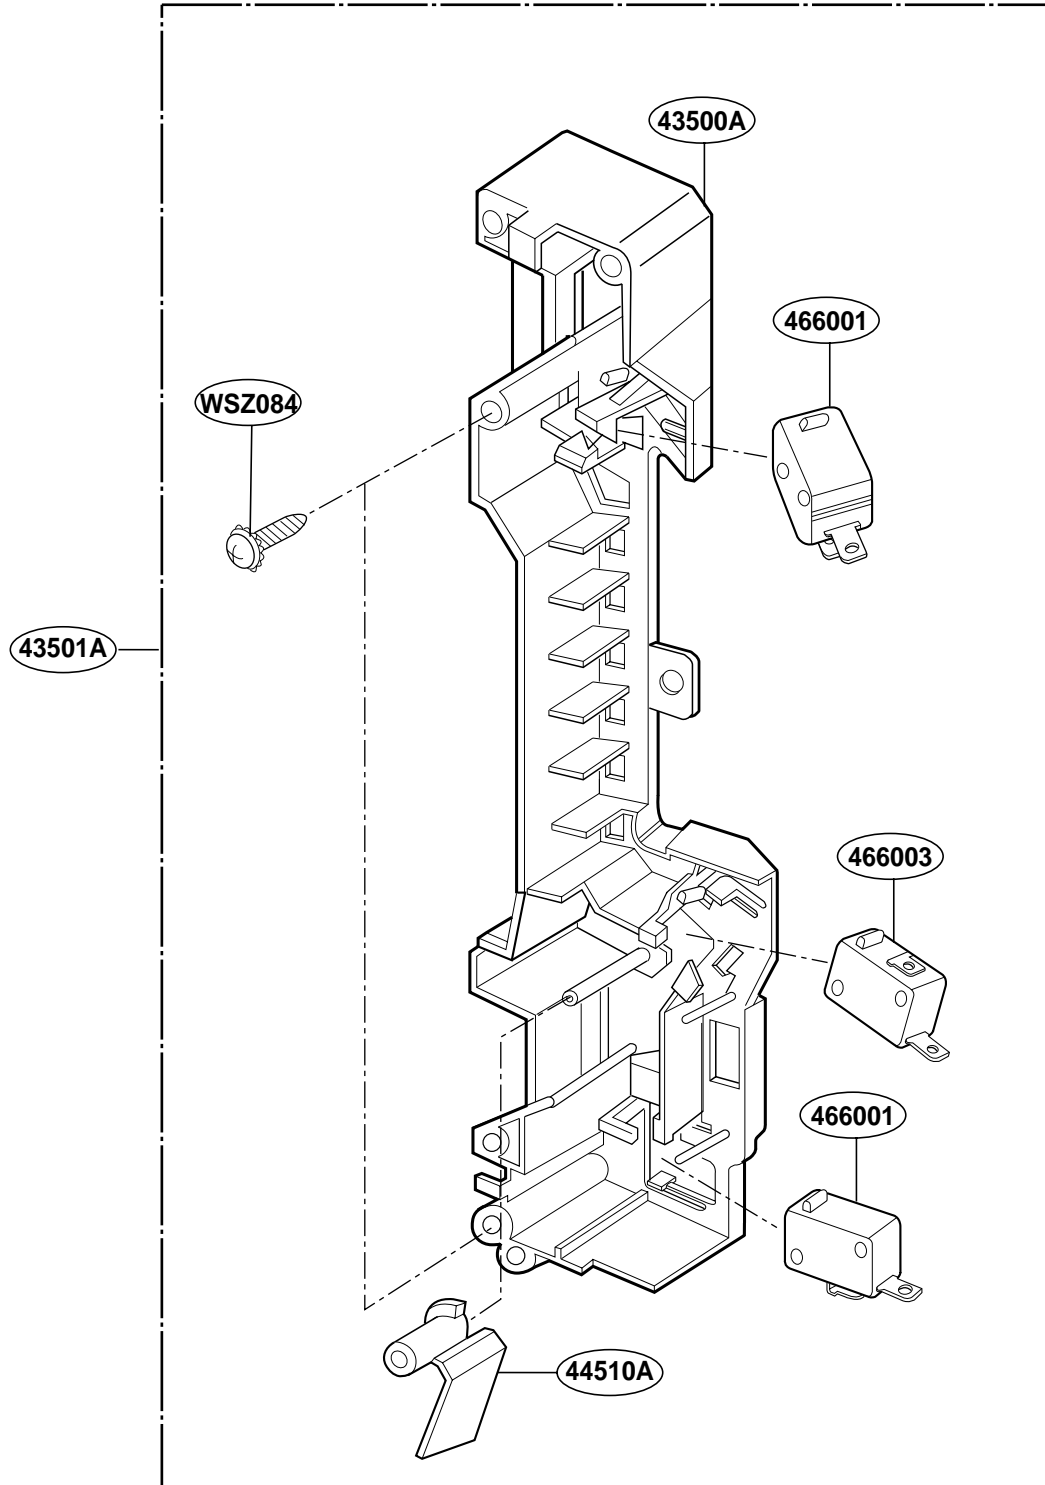

EXPLODED VIEW

MODEL : MH6140XK
MH6141XK DOOR PARTS

CONTROLLER PARTS

OVEN CAVITY PARTS

LATCH BOARD PARTS

INTERIOR PARTS(I)

INTERIOR PARTS (II)

INSTALLATION PARTS