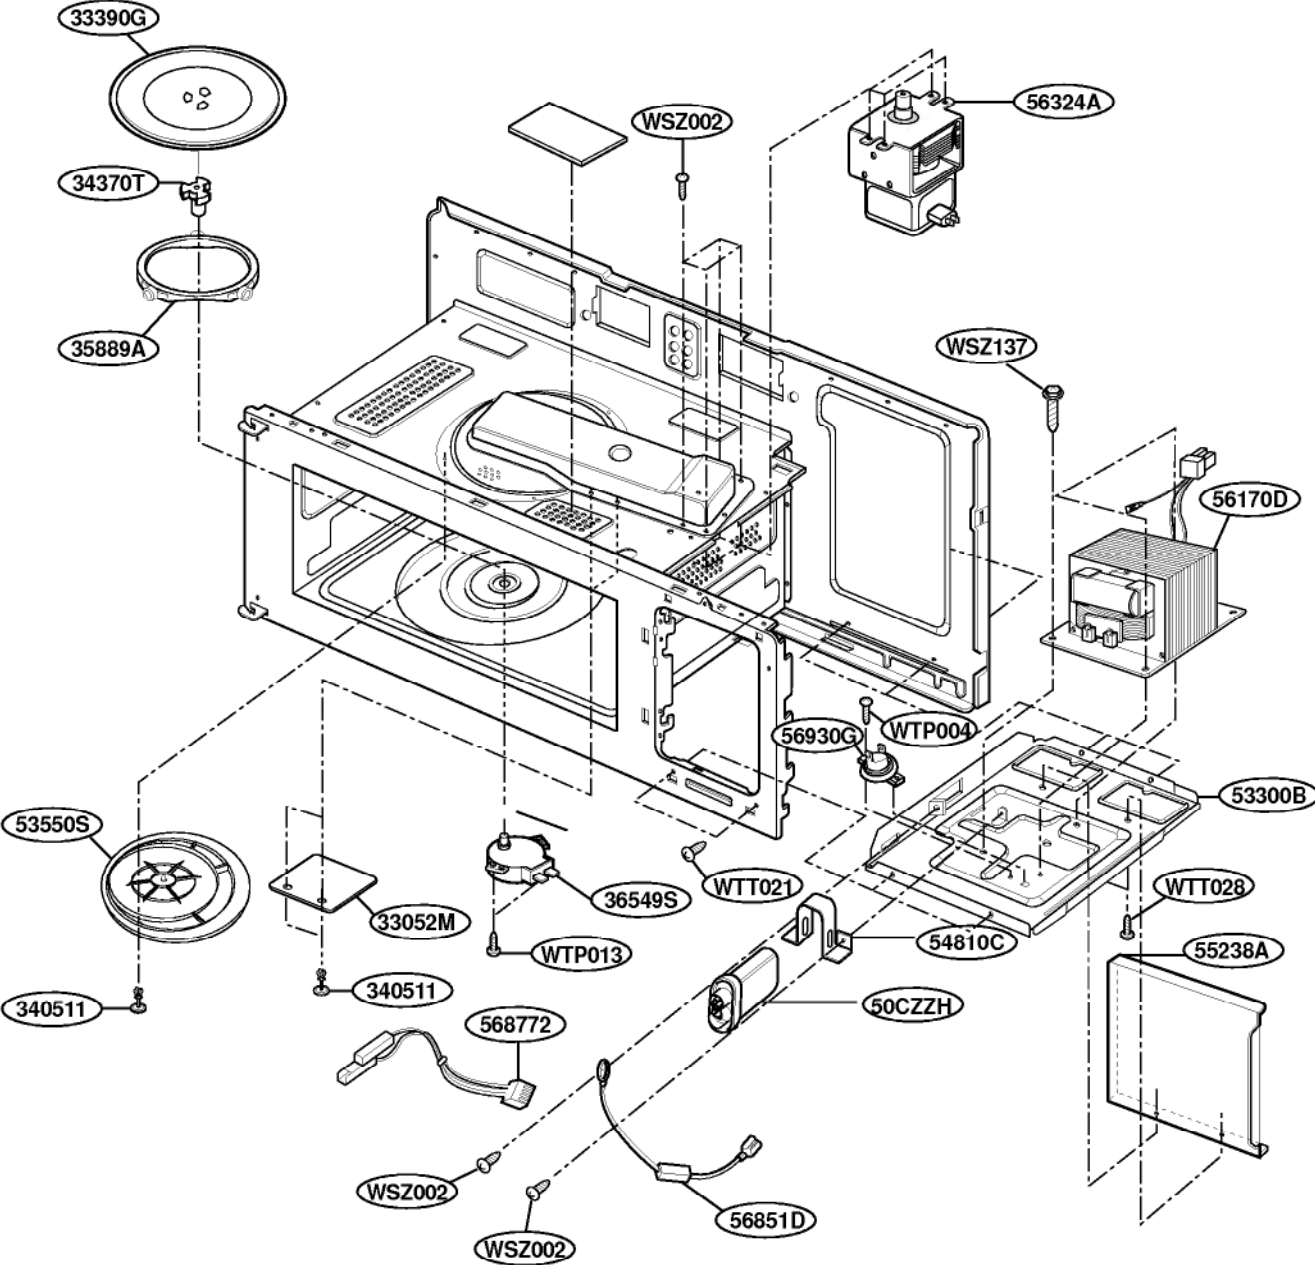

EXPLODED VIEW

MODEL : MH6150XH

DOOR PARTS

CONTROLLER PARTS

OVEN CAVITY PARTS

LATCH BOARD PARTS

INTERIOR PARTS (I)

INTERIOR PARTS (II)

INSTALLATION PARTS