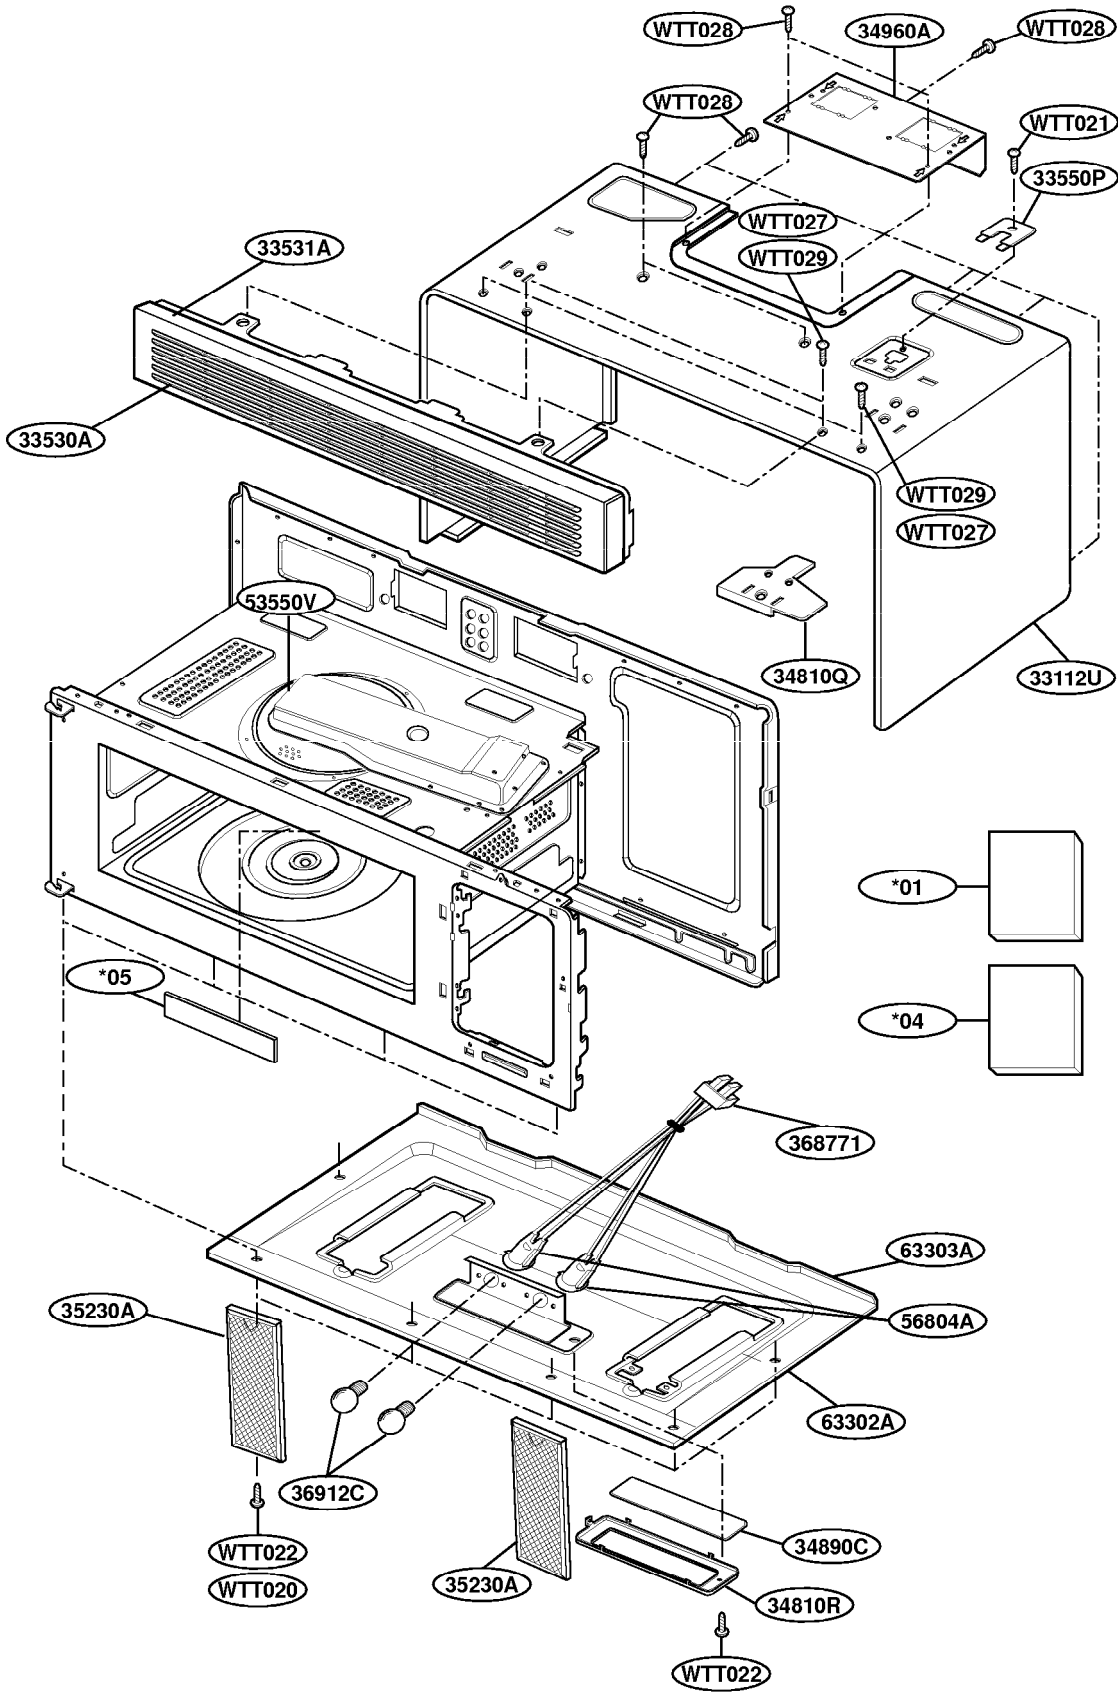

EXPLODED VIEW

MODEL : MH6150XH

DOOR PARTS

CONTROLLER PARTS

OVEN CAVITY PARTS

LATCH BOARD PARTS

INTERIOR PARTS (I)

INTERIOR PARTS (II)

INSTALLATION PARTS