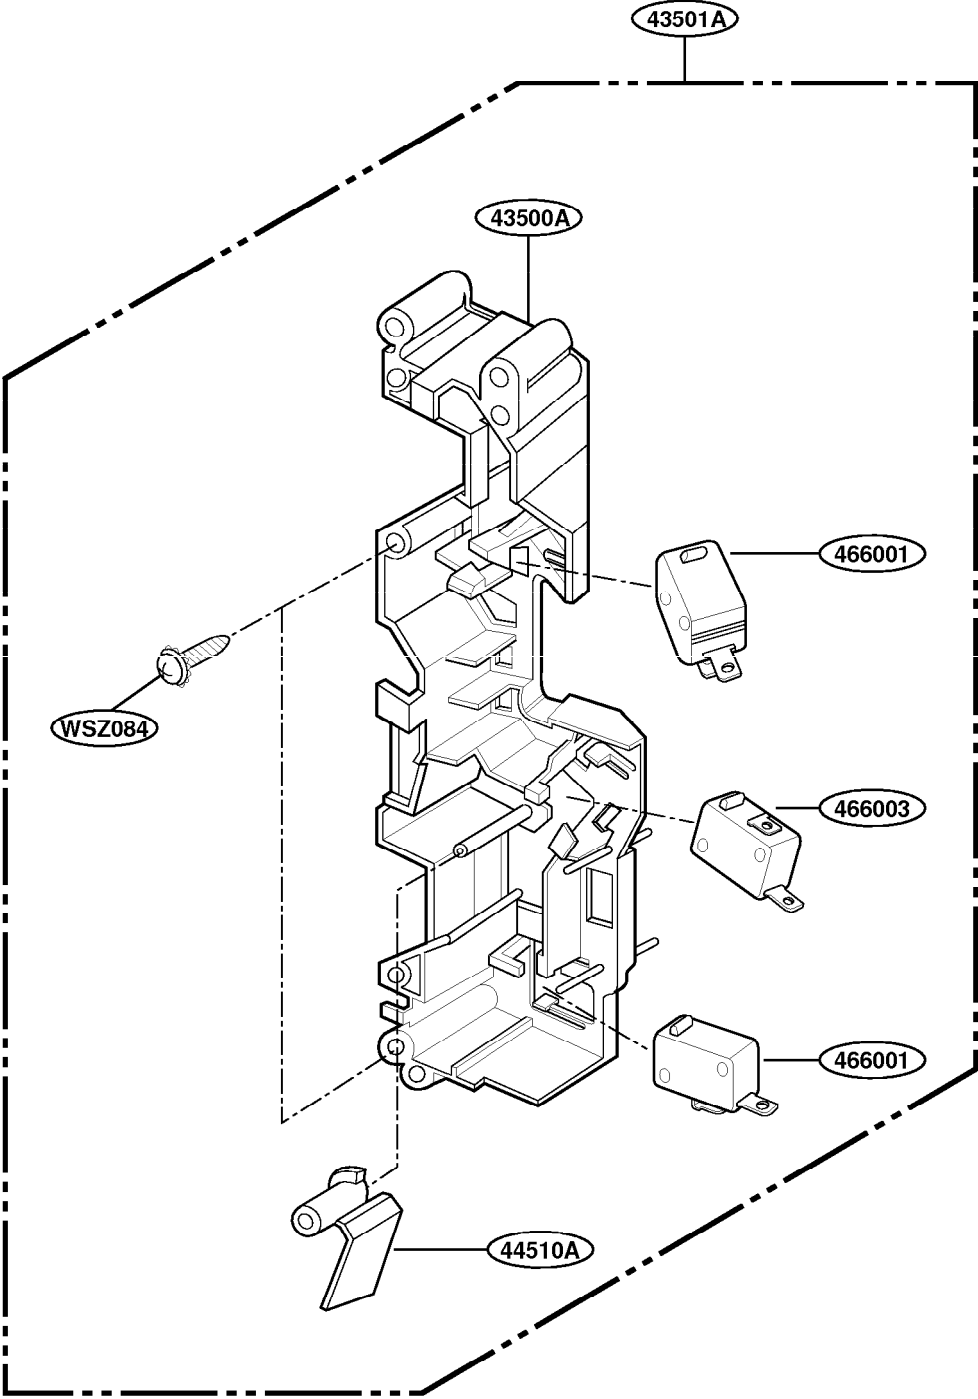

EXPLODED VIEW

MODEL : MH6150XH

DOOR PARTS

CONTROLLER PARTS

OVEN CAVITY PARTS

LATCH BOARD PARTS

INTERIOR PARTS (I)

INTERIOR PARTS (II)

INSTALLATION PARTS