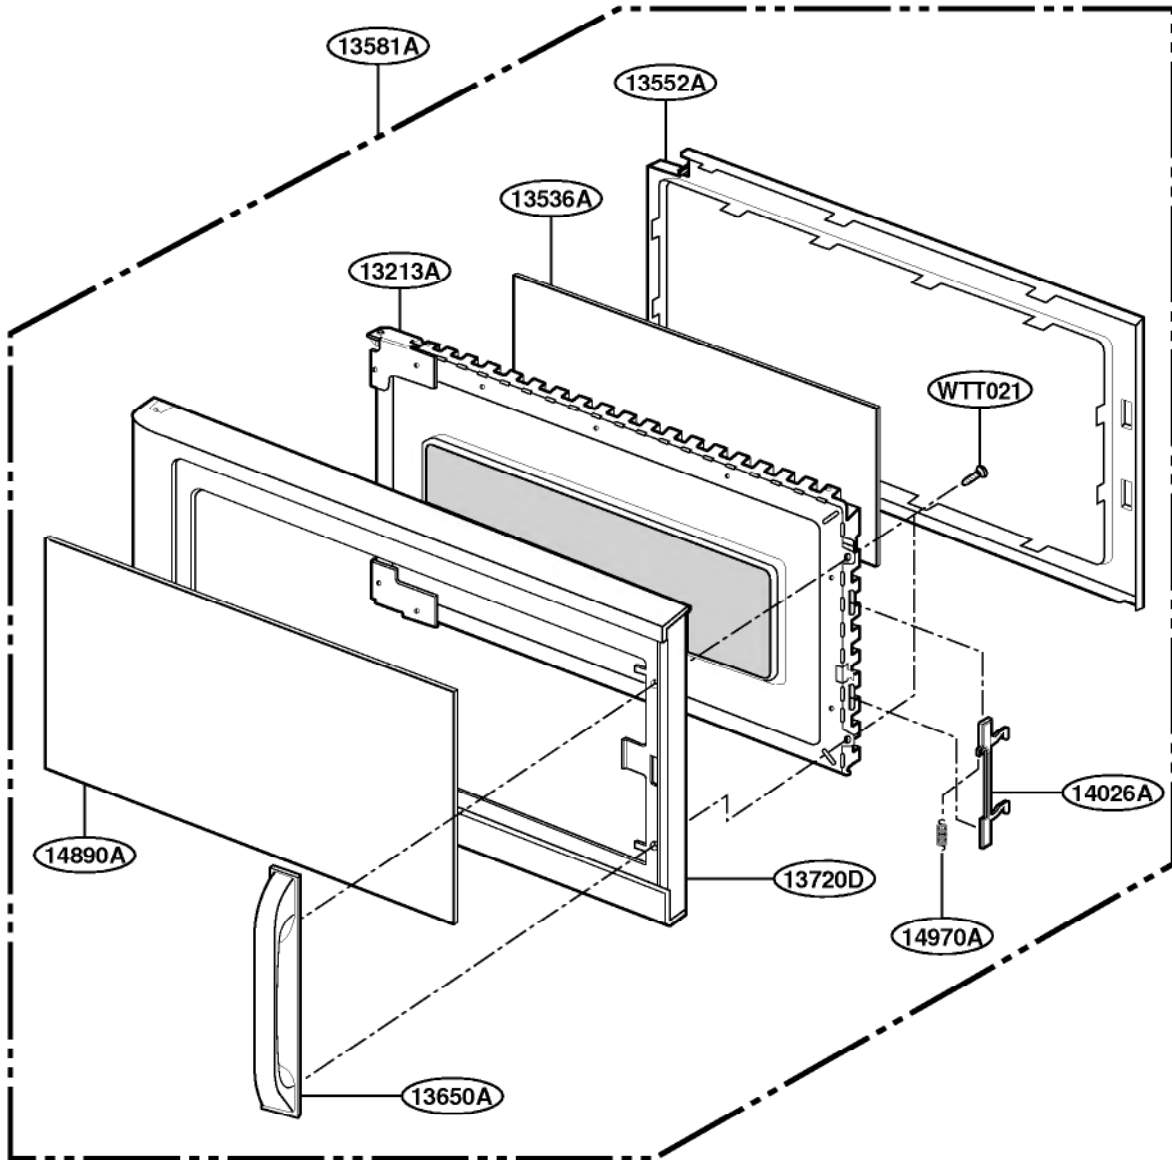

EXPLODED VIEW

MODEL : MH6150XH

DOOR PARTS

CONTROLLER PARTS

OVEN CAVITY PARTS

LATCH BOARD PARTS

INTERIOR PARTS (I)

INTERIOR PARTS (II)

INSTALLATION PARTS